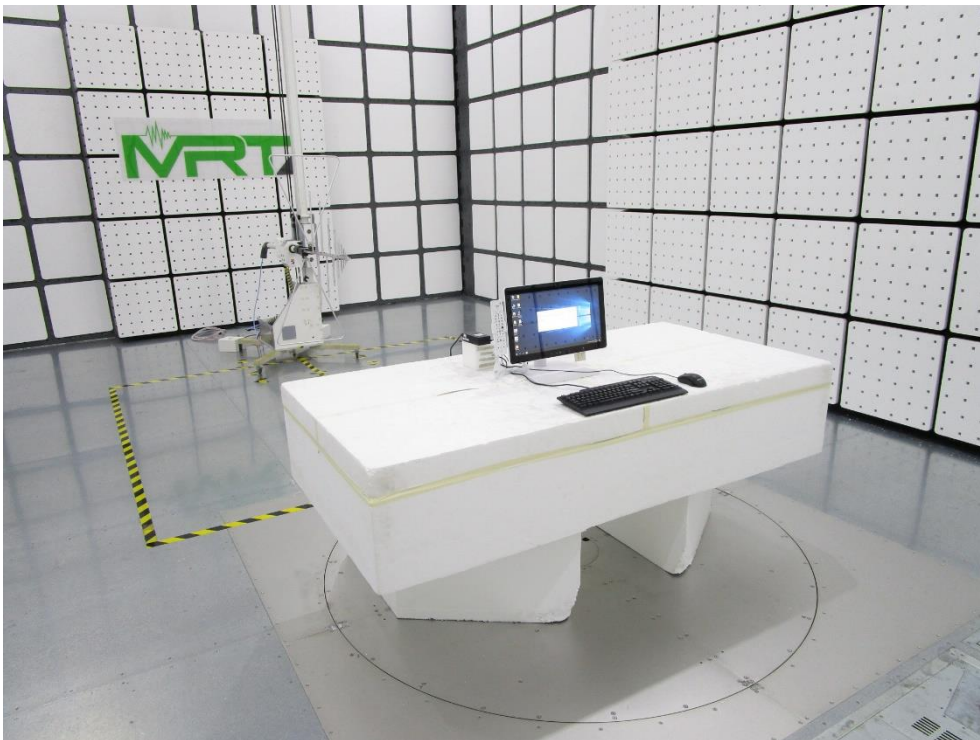

## Test Photograph

Test Mode 1

Description: Front View of Conducted Emission Test Setup

Test Mode 1

Description: Back View of Conducted Emission Test Setup

## Test Mode 2

Description: Front View of Conducted Emission Test Setup

## Test Mode 2

Description: Back View of Conducted Emission Test Setup

Test Mode: Mode 1/ Mode 3

Description: Radiated Emission Test Setup for 9KHz ~ 30MHz

Test Mode: Mode 1/ Mode 3

Description: Radiated Emission Test Setup for 30MHz ~ 1GHz