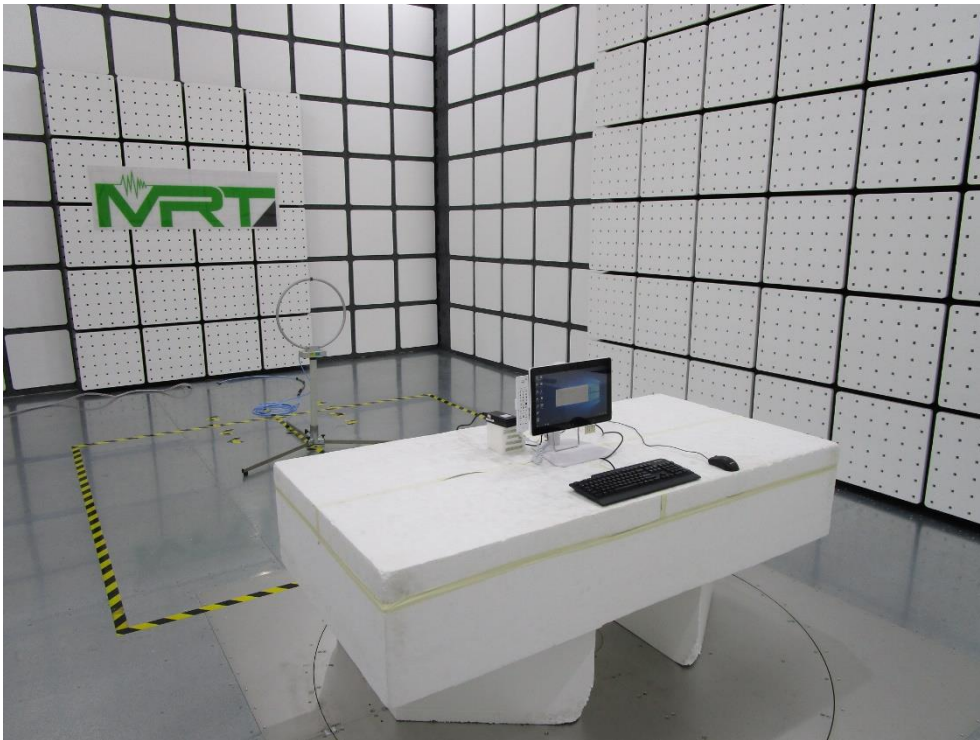

Test Mode: Mode 2/ Mode 4

Description: Radiated Emission Test Setup for 9KHz ~ 30MHz