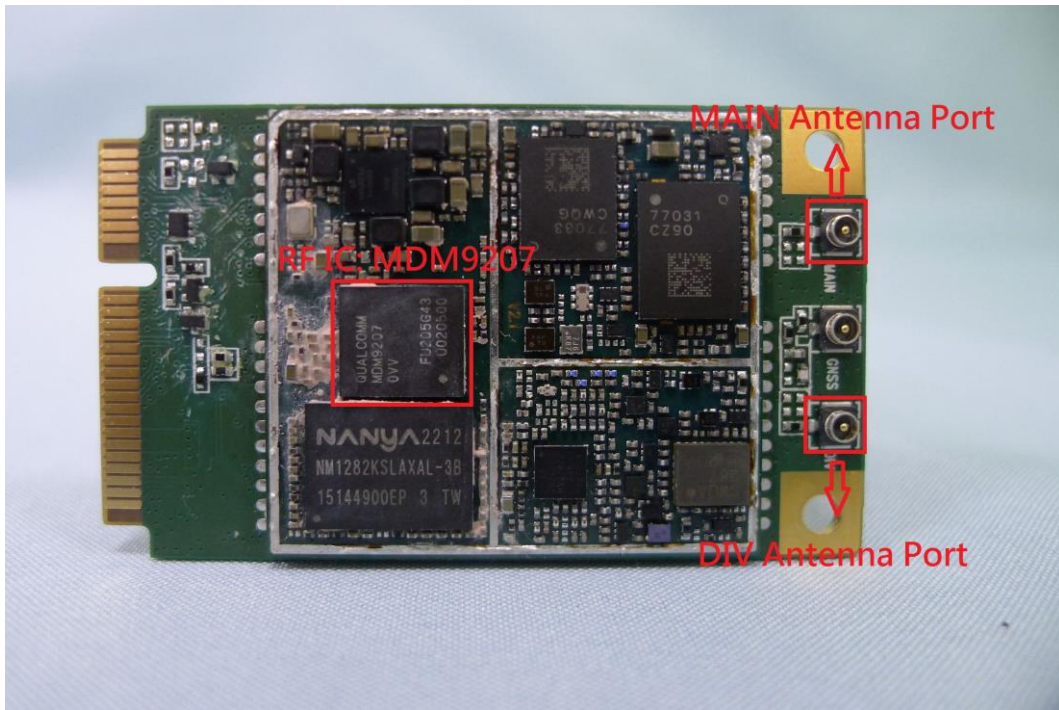

Product: Intercom

Brand Name: ButterflyMX

Model Number: Monarch 12

Internal Photograph

(1) EUT Photo_BUTTERFLYMX.M12.1

(2) EUT Photo_BUTTERFLYMX.M12.1

(3) EUT Photo_BUTTERFLYMX.M12.1

(4) EUT Photo_BUTTERFLYMX.M12.1

(7) EUT Photo_BUTTERFLYMX.M12.1

(8) EUT Photo_BUTTERFLYMX.M12.1

(9) EUT Photo_BUTTERFLYMX.M12.1

(10) EUT Photo_BUTTERFLYMX.M12.1

(11) EUT Photo_BUTTERFLYMX.M12.1

(12) EUT Photo_BUTTERFLYMX.M12.1

(13) EUT Photo_BUTTERFLYMX.M12.1