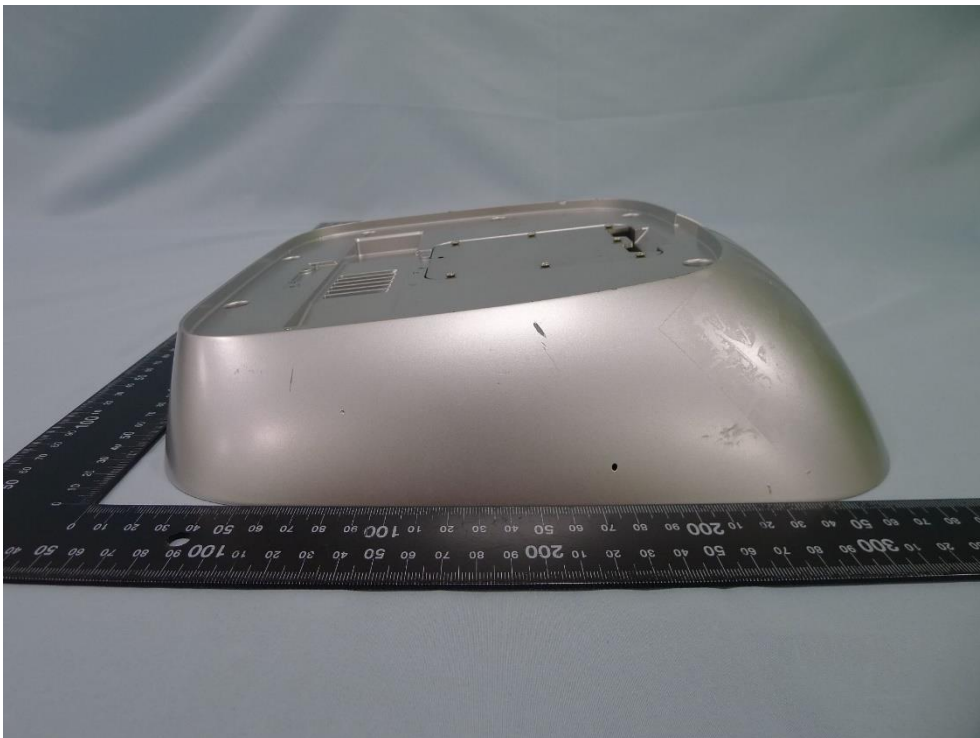

Product: Intercom

Brand Name: ButterflyMX

Model Number: Monarch 12

External Photograph

(1) EUT Photo_ BUTTERFLYMX.M12.1

(2) EUT Photo_ BUTTERFLYMX.M12.1

(3) EUT Photo_ BUTTERFLYMX.M12.1

(4) EUT Photo_ BUTTERFLYMX.M12.1

(5) EUT Photo_ BUTTERFLYMX.M12.1

(6) EUT Photo_ BUTTERFLYMX.M12.1

(7) EUT Photo(Brand: EDAC ,M/N: EA10731F-240)

(8) EUT Photo(Brand: EDAC ,M/N: EA10731F-240)

(9) EUT Photo(Brand: EDAC ,M/N: EA10731F-240)

(10) EUT Photo(Brand: EDAC ,M/N: EA10731F-240)