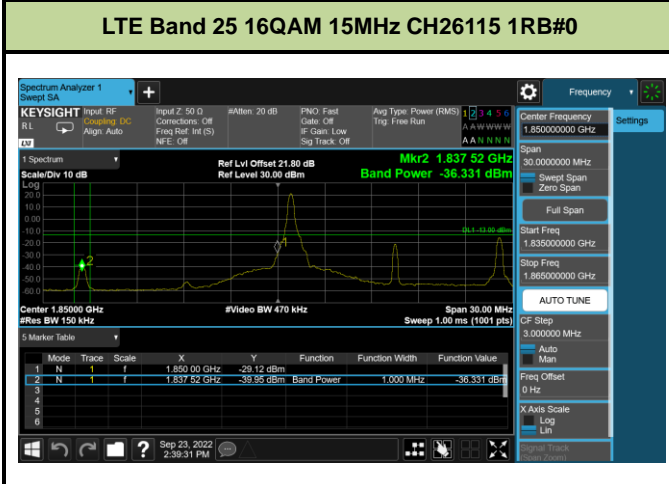

**LTE Band 25 QPSK 20MHz CH26590 100RB#0**

LTE Band 25 16QAM 1.4MHz CH26047 1RB#0

LTE Band 25 16QAM 1.4MHz CH26683 1RB#5

LTE Band 25 16QAM 1.4MHz CH26047 6RB#0

LTE Band 25 16QAM 1.4MHz CH26683 6RB#0

LTE Band 25 16QAM 3MHz CH26055 1RB#0

LTE Band 25 16QAM 3MHz CH26675 1RB#14

**LTE Band 25 16QAM 3MHz CH26055 15RB#0**

**LTE Band 25 16QAM 3MHz CH26675 15RB#0**

**LTE Band 25 16QAM 5MHz CH26065 1RB#0**

**LTE Band 25 16QAM 5MHz CH26665 1RB#24**

**LTE Band 25 16QAM 5MHz CH26065 25RB#0**

**LTE Band 25 16QAM 5MHz CH26665 25RB#0**

LTE Band 25 16QAM 15MHz CH26115 75RB#0

LTE Band 25 16QAM 15MHz CH26615 75RB#0

LTE Band 25 16QAM 20MHz CH26140 1RB#0

LTE Band 25 16QAM 20MHz CH26590 1RB#99