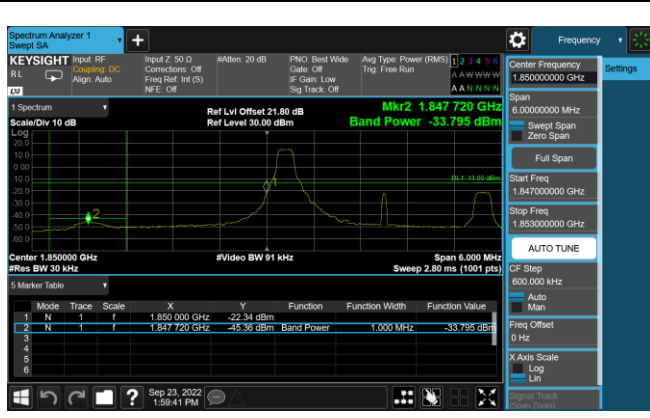

**LTE Band 25 QPSK 20MHz CH26590 100RB#0**

LTE Band 25 16QAM 1.4MHz CH26047 1RB#0

LTE Band 25 16QAM 1.4MHz CH26683 1RB#5

LTE Band 25 16QAM 1.4MHz CH26047 6RB#0

LTE Band 25 16QAM 1.4MHz CH26683 6RB#0

LTE Band 25 16QAM 3MHz CH26055 1RB#0