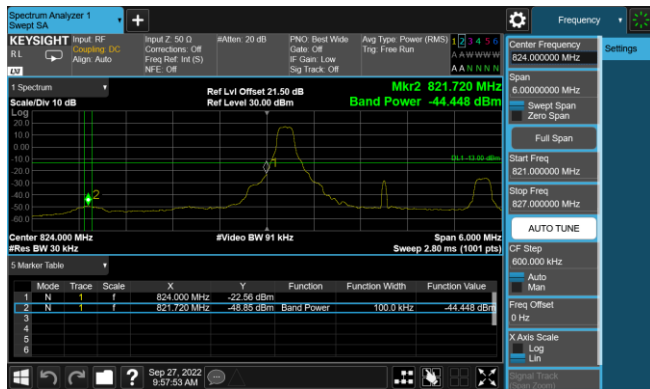

LTE Band 26 QPSK 3MHz CH26805 1RB#0