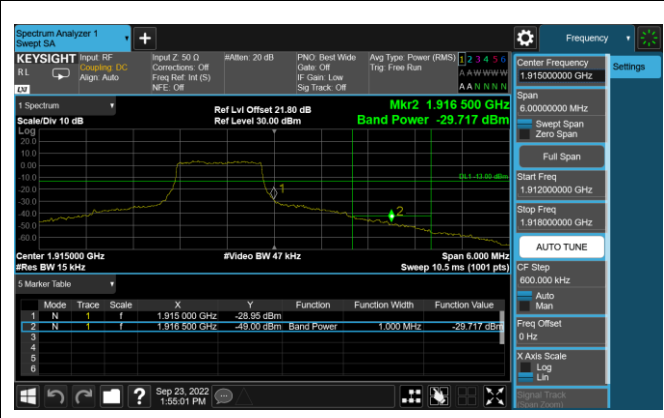

**LTE Band 25 QPSK 20MHz CH26590 100RB#0**

LTE Band 25 16QAM 1.4MHz CH26047 1RB#0

LTE Band 25 16QAM 1.4MHz CH26683 1RB#5

LTE Band 25 16QAM 1.4MHz CH26047 6RB#0

LTE Band 25 16QAM 1.4MHz CH26683 6RB#0

LTE Band 25 16QAM 3MHz CH26055 1RB#0