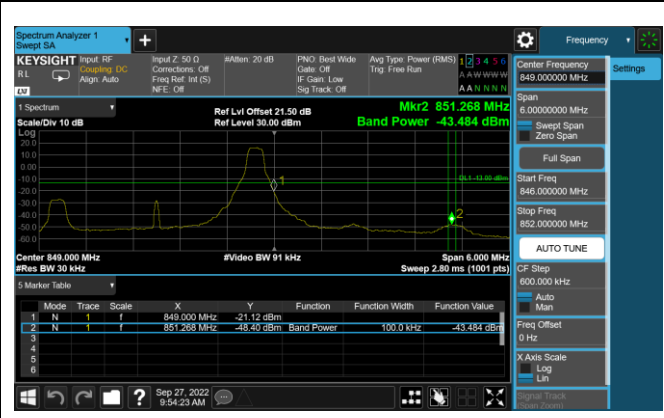

LTE Band 26 16QAM 3MHz CH27025 1RB#14