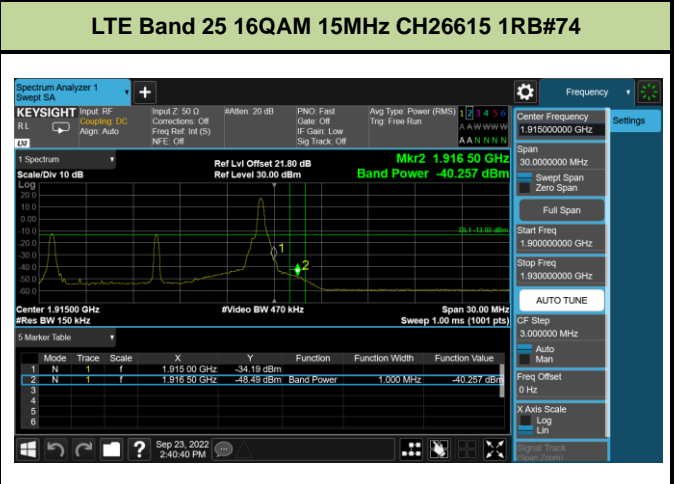

**LTE Band 25 QPSK 20MHz CH26590 100RB#0**

LTE Band 25 16QAM 1.4MHz CH26047 1RB#0

LTE Band 25 16QAM 1.4MHz CH26683 1RB#5

LTE Band 25 16QAM 1.4MHz CH26047 6RB#0

LTE Band 25 16QAM 1.4MHz CH26683 6RB#0

LTE Band 25 16QAM 3MHz CH26055 1RB#0

LTE Band 25 16QAM 3MHz CH26675 1RB#14

**LTE Band 25 16QAM 3MHz CH26055 15RB#0**

**LTE Band 25 16QAM 3MHz CH26675 15RB#0**

**LTE Band 25 16QAM 5MHz CH26065 1RB#0**

**LTE Band 25 16QAM 5MHz CH26665 1RB#24**

**LTE Band 25 16QAM 5MHz CH26065 25RB#0**

**LTE Band 25 16QAM 5MHz CH26665 25RB#0**

LTE Band 25 16QAM 15MHz CH26115 75RB#0

LTE Band 25 16QAM 15MHz CH26615 75RB#0

LTE Band 25 16QAM 20MHz CH26140 1RB#0

LTE Band 25 16QAM 20MHz CH26590 1RB#99