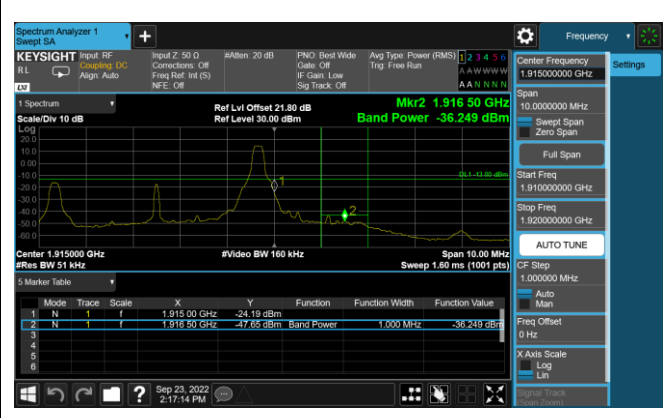

LTE Band 25 16QAM 3MHz CH26675 1RB#14

**LTE Band 25 16QAM 3MHz CH26055 15RB#0**

**LTE Band 25 16QAM 3MHz CH26675 15RB#0**

**LTE Band 25 16QAM 5MHz CH26065 1RB#0**

**LTE Band 25 16QAM 5MHz CH26665 1RB#24**