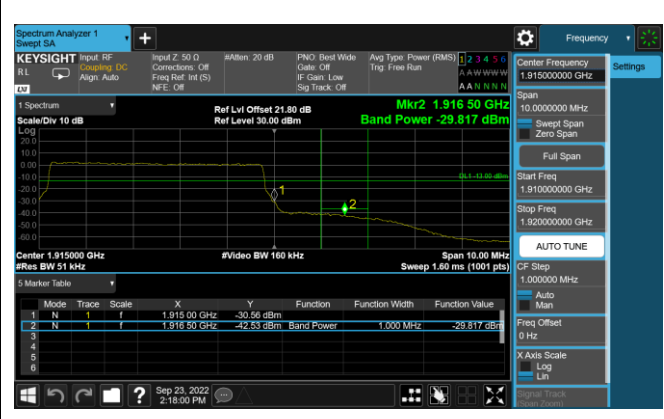

LTE Band 25 16QAM 5MHz CH26665 25RB#0