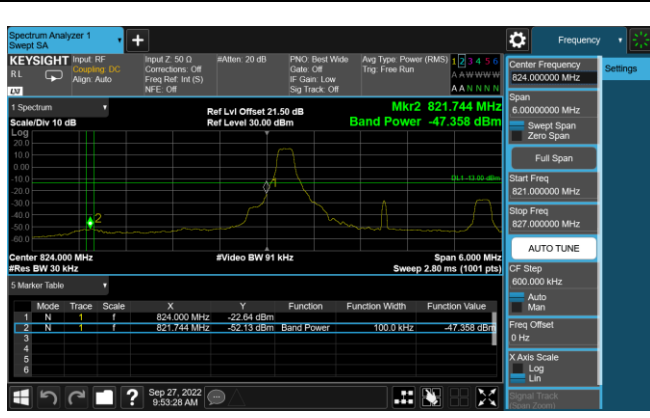

LTE Band 26 16QAM 3MHz CH26805 1RB#0