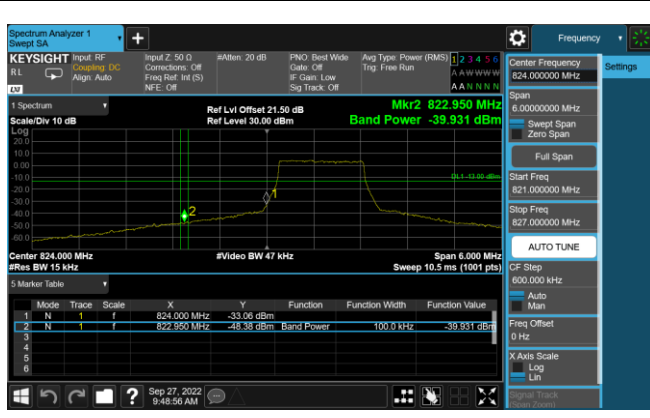

**LTE Band 26 QPSK 15MHz CH26865 1RB#0**

**LTE Band 26 QPSK 15MHz CH26965 1RB#74**

LTE Band 26 16QAM 1.4MHz CH26797 1RB#0

LTE Band 26 16QAM 1.4MHz CH27033 1RB#5

LTE Band 26 16QAM 1.4MHz CH26797 6RB#0

LTE Band 26 16QAM 1.4MHz CH27033 6RB#0