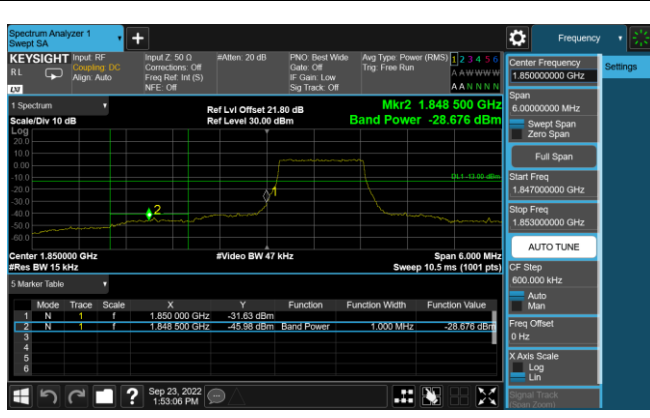

**LTE Band 25 QPSK 20MHz CH26590 100RB#0**

LTE Band 25 16QAM 1.4MHz CH26047 1RB#0

LTE Band 25 16QAM 1.4MHz CH26683 1RB#5

LTE Band 25 16QAM 1.4MHz CH26047 6RB#0

LTE Band 25 16QAM 1.4MHz CH26683 6RB#0

LTE Band 25 16QAM 3MHz CH26055 1RB#0