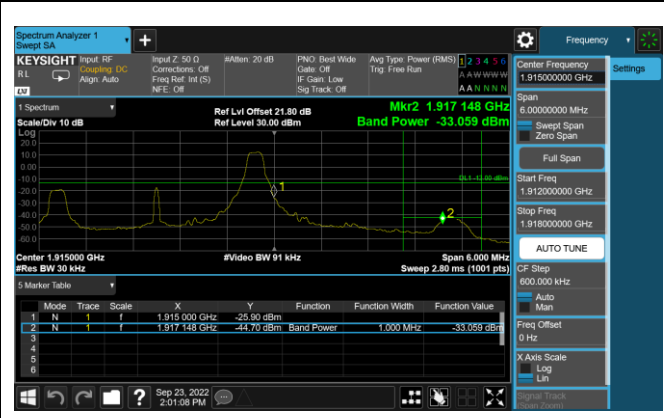

LTE Band 25 16QAM 3MHz CH26675 1RB#14