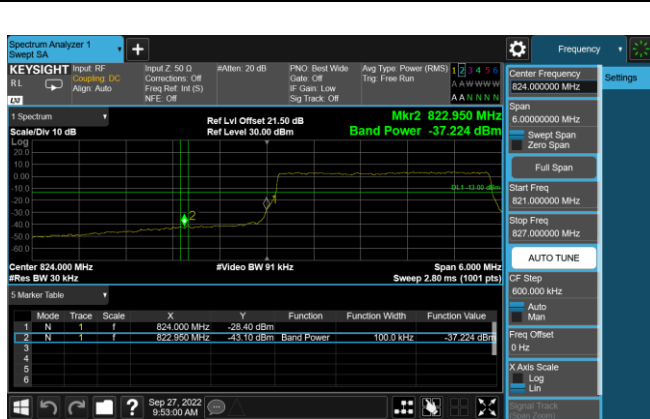

LTE Band 26 16QAM 3MHz CH26805 15RB#0