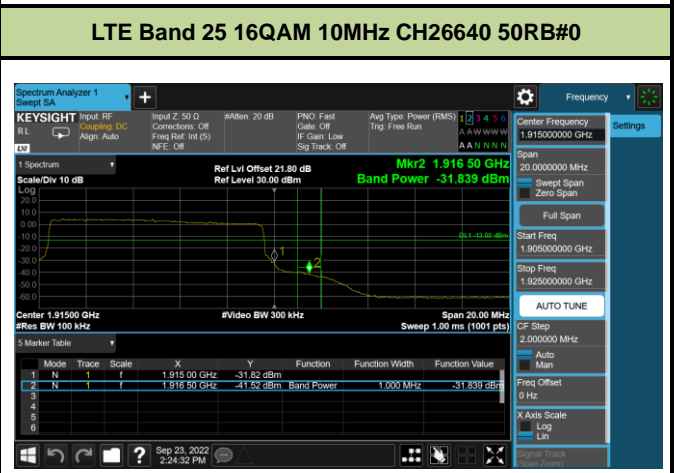

**LTE Band 25 QPSK 20MHz CH26590 100RB#0**

LTE Band 25 16QAM 1.4MHz CH26047 1RB#0

LTE Band 25 16QAM 1.4MHz CH26683 1RB#5

LTE Band 25 16QAM 1.4MHz CH26047 6RB#0

LTE Band 25 16QAM 1.4MHz CH26683 6RB#0

LTE Band 25 16QAM 3MHz CH26055 1RB#0

LTE Band 25 16QAM 3MHz CH26675 1RB#14

**LTE Band 25 16QAM 3MHz CH26055 15RB#0**

**LTE Band 25 16QAM 3MHz CH26675 15RB#0**

**LTE Band 25 16QAM 5MHz CH26065 1RB#0**

**LTE Band 25 16QAM 5MHz CH26665 1RB#24**

**LTE Band 25 16QAM 5MHz CH26065 25RB#0**

**LTE Band 25 16QAM 5MHz CH26665 25RB#0**

LTE Band 25 16QAM 15MHz CH26115 75RB#0

LTE Band 25 16QAM 15MHz CH26615 75RB#0

LTE Band 25 16QAM 20MHz CH26140 1RB#0

LTE Band 25 16QAM 20MHz CH26590 1RB#99