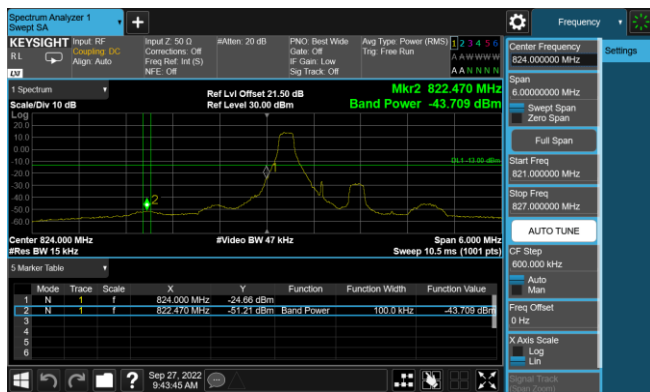

LTE Band 25 16QAM 20MHz CH26140 100RB#0

LTE Band 25 16QAM 20MHz CH26590 100RB#0

Test Mode			LTE Band 26			
Modulation	Channel	Frequency (MHz)	Bandwidth (MHz)	RB Size	RB Offset	Test Result
QPSK & 16QAM	26797	824.7	1.4M	1	0	Pass
	27033	848.3	1.4M	1	5	Pass
	26797	824.7	1.4M	6	0	Pass
	27033	848.3	1.4M	6	0	Pass
	26805	825.5	3M	1	0	Pass
	27025	847.5	3M	1	14	Pass
	26805	825.5	3M	15	0	Pass
	27025	847.5	3M	15	0	Pass
	26815	826.5	5M	1	0	Pass
	27015	846.5	5M	1	24	Pass
	26815	826.5	5M	25	0	Pass
	27015	846.5	5M	25	0	Pass
	26840	829	10M	1	0	Pass
	26990	844	10M	1	49	Pass
	26840	829	10M	50	0	Pass
	26990	844	10M	50	0	Pass
	26865	831.5	15M	1	0	Pass
	26965	841.5	15M	1	74	Pass
	26865	831.5	15M	75	0	Pass
	26965	841.5	15M	75	0	Pass

Note: Band26 Covered Band5.

**LTE Band 26 QPSK 1.4MHz CH26797 1RB#0**

**LTE Band 26 QPSK 1.4MHz CH27033 1RB#5**

**LTE Band 26 QPSK 1.4MHz CH26797 6RB#0**

**LTE Band 26 QPSK 1.4MHz CH27033 6RB#0**

**LTE Band 26 QPSK 3MHz CH26805 1RB#0**