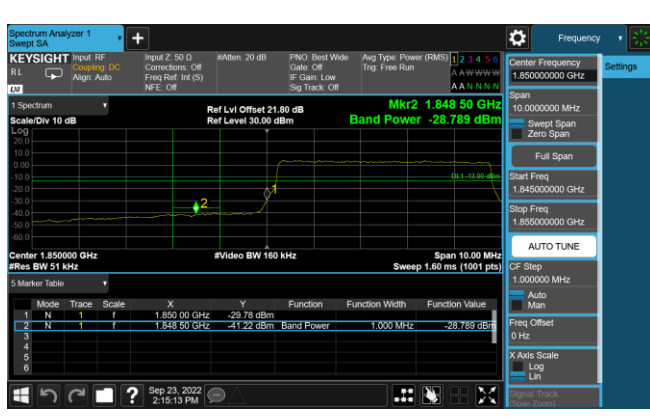

LTE Band 25 16QAM 5MHz CH26065 25RB#0