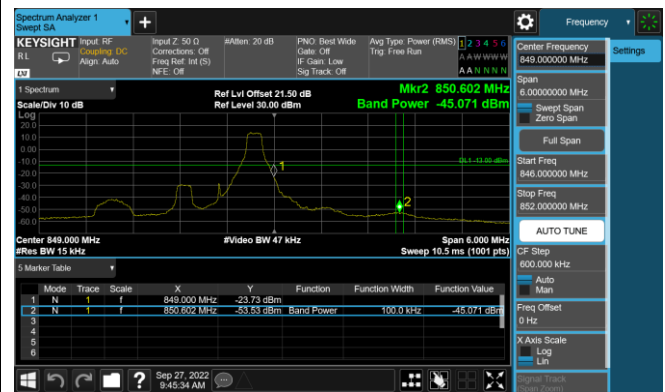

LTE Band 25 16QAM 20MHz CH26140 100RB#0

LTE Band 25 16QAM 20MHz CH26590 100RB#0

Test Mode			LTE Band 26			
Modulation	Channel	Frequency (MHz)	Bandwidth (MHz)	RB Size	RB Offset	Test Result
QPSK & 16QAM	26797	824.7	1.4M	1	0	Pass
	27033	848.3	1.4M	1	5	Pass
	26797	824.7	1.4M	6	0	Pass
	27033	848.3	1.4M	6	0	Pass
	26805	825.5	3M	1	0	Pass
	27025	847.5	3M	1	14	Pass
	26805	825.5	3M	15	0	Pass
	27025	847.5	3M	15	0	Pass
	26815	826.5	5M	1	0	Pass
	27015	846.5	5M	1	24	Pass
	26815	826.5	5M	25	0	Pass
	27015	846.5	5M	25	0	Pass
	26840	829	10M	1	0	Pass
	26990	844	10M	1	49	Pass
	26840	829	10M	50	0	Pass
	26990	844	10M	50	0	Pass
	26865	831.5	15M	1	0	Pass
	26965	841.5	15M	1	74	Pass
	26865	831.5	15M	75	0	Pass
	26965	841.5	15M	75	0	Pass

Note: Band26 Covered Band5.

**LTE Band 26 QPSK 1.4MHz CH26797 1RB#0**

**LTE Band 26 QPSK 1.4MHz CH27033 1RB#5**

**LTE Band 26 QPSK 1.4MHz CH26797 6RB#0**

**LTE Band 26 QPSK 1.4MHz CH27033 6RB#0**

**LTE Band 26 QPSK 3MHz CH26805 1RB#0**