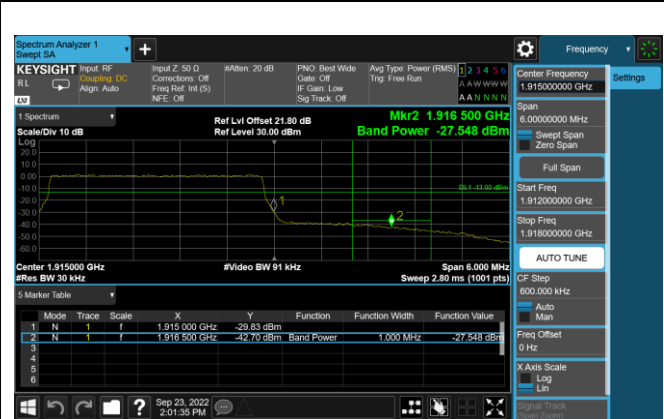

LTE Band 25 16QAM 3MHz CH26675 15RB#0