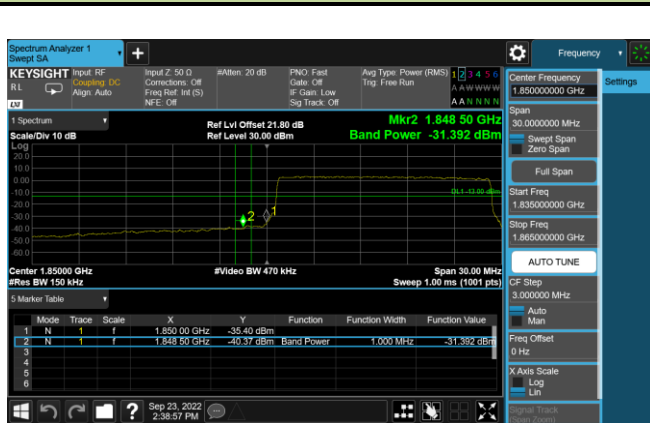

**LTE Band 25 16QAM 5MHz CH26065 25RB#0**

**LTE Band 25 16QAM 5MHz CH26665 25RB#0**

LTE Band 25 16QAM 15MHz CH26115 75RB#0

LTE Band 25 16QAM 15MHz CH26615 75RB#0

LTE Band 25 16QAM 20MHz CH26140 1RB#0

LTE Band 25 16QAM 20MHz CH26590 1RB#99

LTE Band 25 16QAM 20MHz CH26140 100RB#0

LTE Band 25 16QAM 20MHz CH26590 100RB#0

Test Mode			LTE Band 26			
Modulation	Channel	Frequency (MHz)	Bandwidth (MHz)	RB Size	RB Offset	Test Result
QPSK & 16QAM	26797	824.7	1.4M	1	0	Pass
	27033	848.3	1.4M	1	5	Pass
	26797	824.7	1.4M	6	0	Pass
	27033	848.3	1.4M	6	0	Pass
	26805	825.5	3M	1	0	Pass
	27025	847.5	3M	1	14	Pass
	26805	825.5	3M	15	0	Pass
	27025	847.5	3M	15	0	Pass
	26815	826.5	5M	1	0	Pass
	27015	846.5	5M	1	24	Pass
	26815	826.5	5M	25	0	Pass
	27015	846.5	5M	25	0	Pass
	26840	829	10M	1	0	Pass
	26990	844	10M	1	49	Pass
	26840	829	10M	50	0	Pass
	26990	844	10M	50	0	Pass
	26865	831.5	15M	1	0	Pass
	26965	841.5	15M	1	74	Pass
	26865	831.5	15M	75	0	Pass
	26965	841.5	15M	75	0	Pass