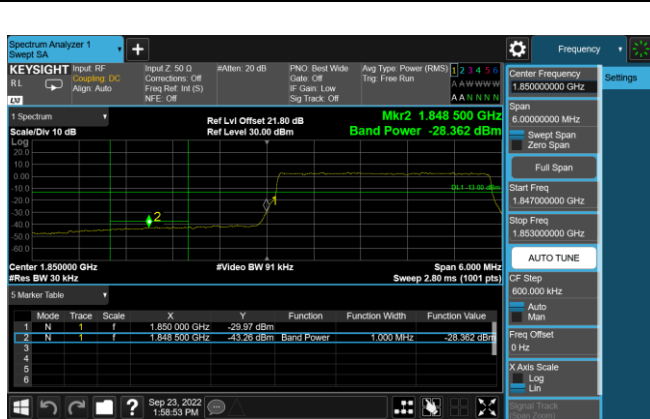

**LTE Band 25 QPSK 20MHz CH26590 100RB#0**

LTE Band 25 16QAM 1.4MHz CH26047 1RB#0

LTE Band 25 16QAM 1.4MHz CH26683 1RB#5

LTE Band 25 16QAM 1.4MHz CH26047 6RB#0

LTE Band 25 16QAM 1.4MHz CH26683 6RB#0

LTE Band 25 16QAM 3MHz CH26055 1RB#0

LTE Band 25 16QAM 3MHz CH26675 1RB#14

**LTE Band 25 16QAM 3MHz CH26055 15RB#0**

**LTE Band 25 16QAM 3MHz CH26675 15RB#0**

**LTE Band 25 16QAM 5MHz CH26065 1RB#0**

**LTE Band 25 16QAM 5MHz CH26665 1RB#24**