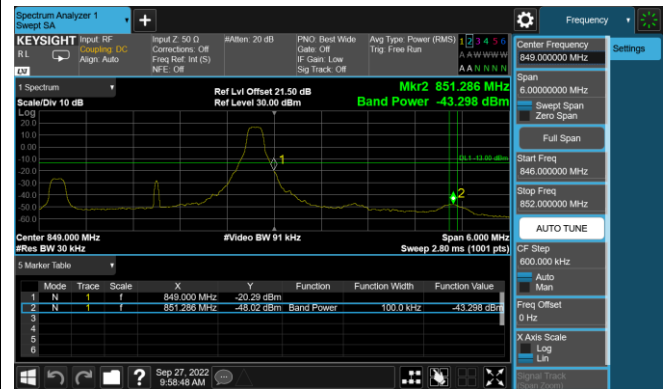

LTE Band 26 QPSK 3MHz CH27025 1RB#14