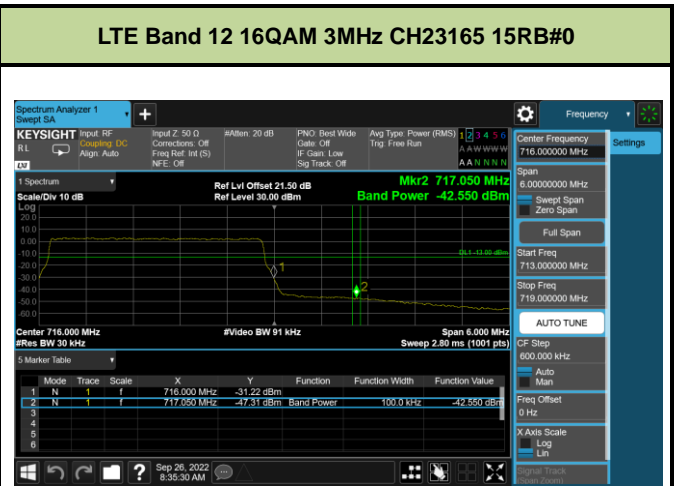

LTE Band 12 16QAM 1.4MHz CH23017 1RB#0

LTE Band 12 16QAM 1.4MHz CH23173 1RB#5

LTE Band 12 16QAM 1.4MHz CH23017 6RB#0

LTE Band 12 16QAM 1.4MHz CH23173 6RB#0

LTE Band 12 16QAM 3MHz CH23025 1RB#0

LTE Band 12 16QAM 3MHz CH23165 1RB#14