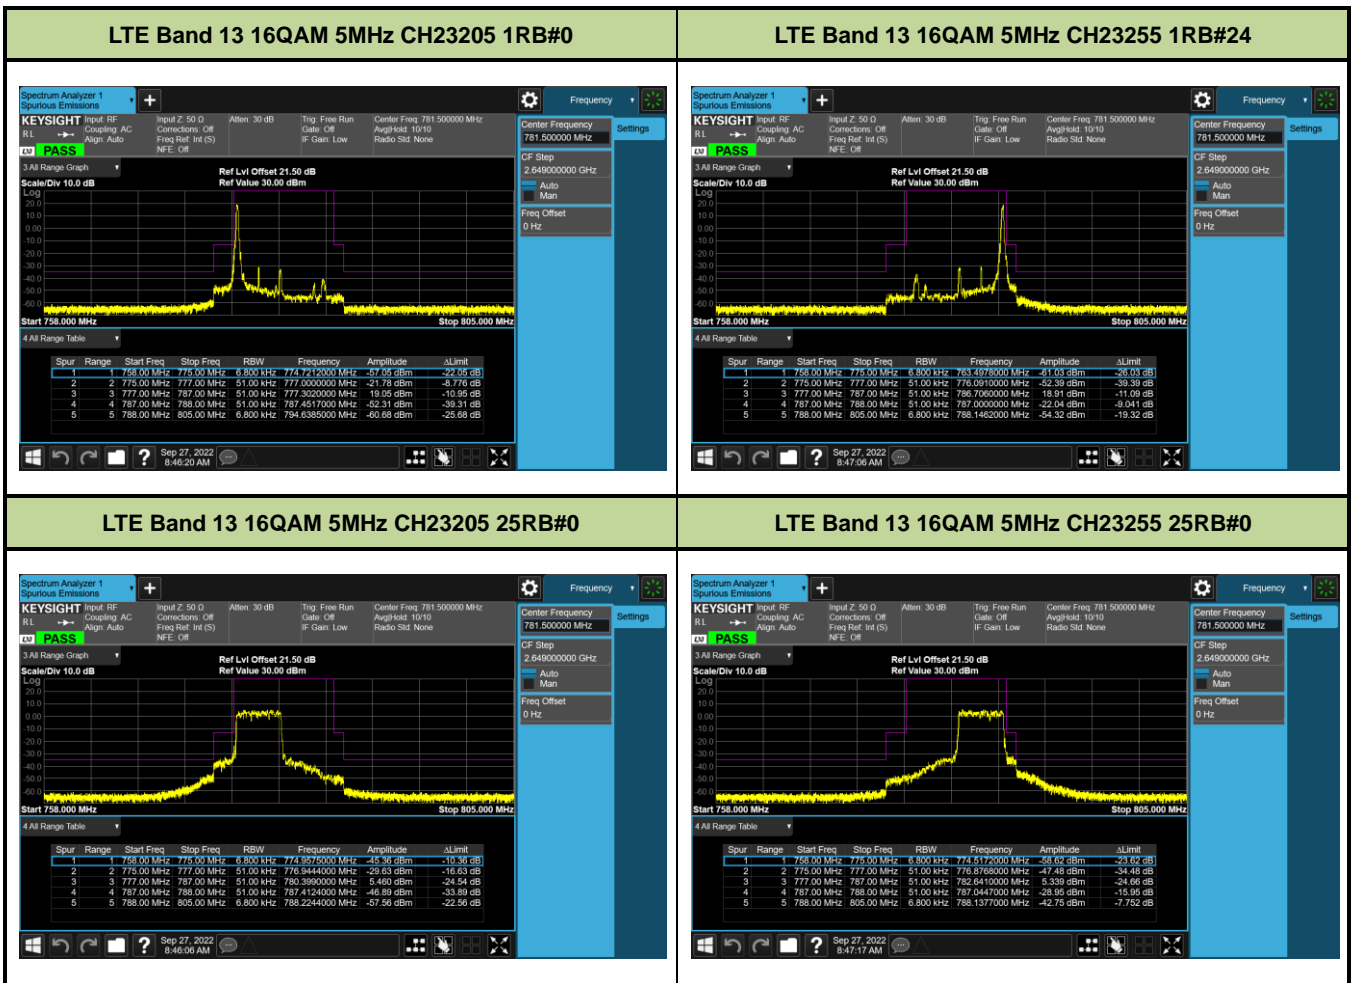

LTE Band 12 16QAM 10MHz CH23060 1RB#0

LTE Band 12 16QAM 10MHz CH23130 1RB#49

LTE Band 12 16QAM 10MHz CH23060 50RB#0

LTE Band 12 16QAM 10MHz CH23130 50RB#0

Test Mode			LTE Band 13			
Modulation	Channel	Frequency (MHz)	Bandwidth (MHz)	RB Size	RB Offset	Test Result
QPSK & 16QAM	23205	779.5	5M	1	0	Pass
	23255	784.5	5M	1	5	Pass
	23205	779.5	5M	6	0	Pass
	23255	784.5	5M	6	0	Pass
	23230	782	10M	1	0	Pass
	23230	782	10M	1	49	Pass
	23230	782	10M	50	0	Pass

LTE Band 13 QPSK 10MHz CH23230 1RB#0

LTE Band 13 QPSK 10MHz CH23230 1RB#49

LTE Band 13 QPSK 10MHz CH23230 50RB#0

LTE Band 13 16QAM 10MHz CH23230 1RB#0

LTE Band 13 16QAM 10MHz CH23230 1RB#49

LTE Band 13 16QAM 10MHz CH23230 50RB#0

Test Mode			LTE Band 25			
Modulation	Channel	Frequency (MHz)	Bandwidth (MHz)	RB Size	RB Offset	Test Result
QPSK & 16QAM	26047	1710.7	1.4M	1	0	Pass
	26683	1754.3	1.4M	1	5	Pass
	26047	1710.7	1.4M	6	0	Pass
	26683	1754.3	1.4M	6	0	Pass
	26055	1711.5	3M	1	0	Pass
	26675	1753.5	3M	1	14	Pass
	26055	1711.5	3M	15	0	Pass
	26675	1753.5	3M	15	0	Pass
	26065	1712.5	5M	1	0	Pass
	26665	1752.5	5M	1	24	Pass
	26065	1712.5	5M	25	0	Pass
	26665	1752.5	5M	25	0	Pass
	26090	1715	10M	1	0	Pass
	26640	1750	10M	1	49	Pass
	26090	1715	10M	50	0	Pass
	26640	1750	10M	50	0	Pass
	26115	1717.5	15M	1	0	Pass
	26615	1747.5	15M	1	74	Pass
	26115	1717.5	15M	75	0	Pass
	26615	1747.5	15M	75	0	Pass
26140	1720	20M	1	0	Pass	
26590	1745	20M	1	99	Pass	
26140	1720	20M	100	0	Pass	
26590	1745	20M	100	0	Pass	