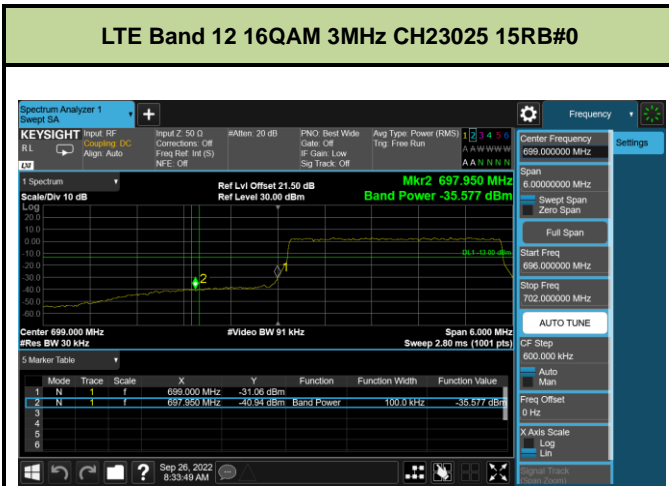

LTE Band 12 16QAM 1.4MHz CH23017 1RB#0

LTE Band 12 16QAM 1.4MHz CH23173 1RB#5

LTE Band 12 16QAM 1.4MHz CH23017 6RB#0

LTE Band 12 16QAM 1.4MHz CH23173 6RB#0

LTE Band 12 16QAM 3MHz CH23025 1RB#0

LTE Band 12 16QAM 3MHz CH23165 1RB#14

LTE Band 12 16QAM 10MHz CH23060 1RB#0

LTE Band 12 16QAM 10MHz CH23130 1RB#49

LTE Band 12 16QAM 10MHz CH23060 50RB#0

LTE Band 12 16QAM 10MHz CH23130 50RB#0

Test Mode			LTE Band 13			
Modulation	Channel	Frequency (MHz)	Bandwidth (MHz)	RB Size	RB Offset	Test Result
QPSK & 16QAM	23205	779.5	5M	1	0	Pass
	23255	784.5	5M	1	5	Pass
	23205	779.5	5M	6	0	Pass
	23255	784.5	5M	6	0	Pass
	23230	782	10M	1	0	Pass
	23230	782	10M	1	49	Pass
	23230	782	10M	50	0	Pass