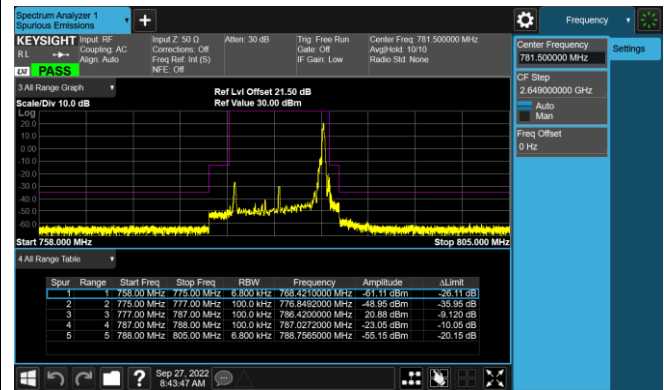

LTE Band 13 QPSK 10MHz CH23230 1RB#0

LTE Band 13 QPSK 10MHz CH23230 1RB#49

LTE Band 13 QPSK 10MHz CH23230 50RB#0

LTE Band 13 16QAM 10MHz CH23230 1RB#0

LTE Band 13 16QAM 10MHz CH23230 1RB#49

LTE Band 13 16QAM 10MHz CH23230 50RB#0

Test Mode			LTE Band 25			
Modulation	Channel	Frequency (MHz)	Bandwidth (MHz)	RB Size	RB Offset	Test Result
QPSK & 16QAM	26047	1710.7	1.4M	1	0	Pass
	26683	1754.3	1.4M	1	5	Pass
	26047	1710.7	1.4M	6	0	Pass
	26683	1754.3	1.4M	6	0	Pass
	26055	1711.5	3M	1	0	Pass
	26675	1753.5	3M	1	14	Pass
	26055	1711.5	3M	15	0	Pass
	26675	1753.5	3M	15	0	Pass
	26065	1712.5	5M	1	0	Pass
	26665	1752.5	5M	1	24	Pass
	26065	1712.5	5M	25	0	Pass
	26665	1752.5	5M	25	0	Pass
	26090	1715	10M	1	0	Pass
	26640	1750	10M	1	49	Pass
	26090	1715	10M	50	0	Pass
	26640	1750	10M	50	0	Pass
	26115	1717.5	15M	1	0	Pass
	26615	1747.5	15M	1	74	Pass
	26115	1717.5	15M	75	0	Pass
	26615	1747.5	15M	75	0	Pass
26140	1720	20M	1	0	Pass	
26590	1745	20M	1	99	Pass	
26140	1720	20M	100	0	Pass	
26590	1745	20M	100	0	Pass	