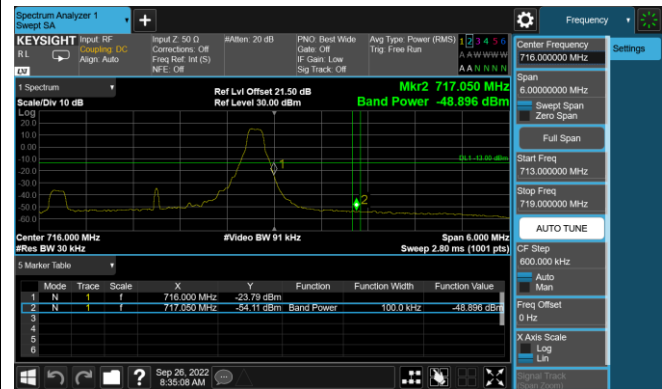

LTE Band 12 16QAM 1.4MHz CH23017 1RB#0

LTE Band 12 16QAM 1.4MHz CH23173 1RB#5

LTE Band 12 16QAM 1.4MHz CH23017 6RB#0

LTE Band 12 16QAM 1.4MHz CH23173 6RB#0

LTE Band 12 16QAM 3MHz CH23025 1RB#0

LTE Band 12 16QAM 3MHz CH23165 1RB#14