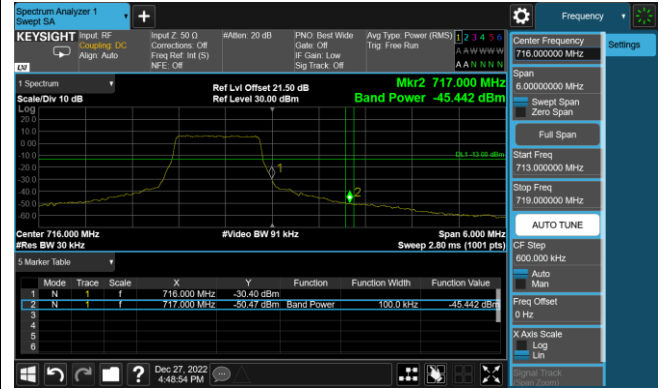

LTE Band 12 16QAM 1.4MHz CH23017 1RB#0

LTE Band 12 16QAM 1.4MHz CH23173 1RB#5

LTE Band 12 16QAM 1.4MHz CH23017 6RB#0

LTE Band 12 16QAM 1.4MHz CH23173 6RB#0

LTE Band 12 16QAM 3MHz CH23025 1RB#0

LTE Band 12 16QAM 3MHz CH23165 1RB#14