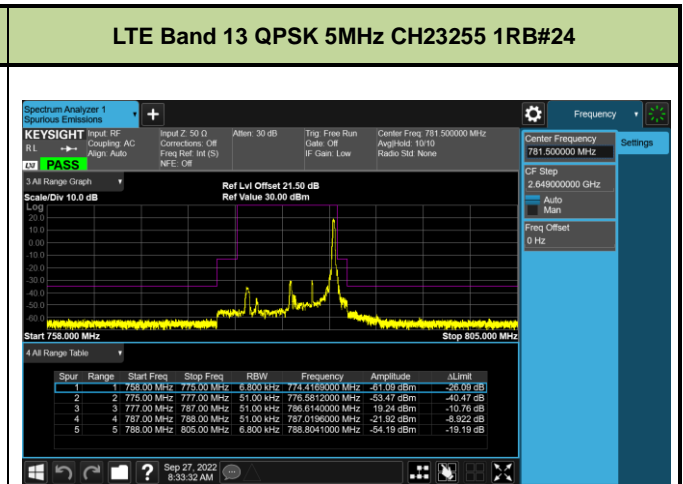

LTE Band 12 16QAM 10MHz CH23060 1RB#0

LTE Band 12 16QAM 10MHz CH23130 1RB#49

LTE Band 12 16QAM 10MHz CH23060 50RB#0

LTE Band 12 16QAM 10MHz CH23130 50RB#0

Test Mode			LTE Band 13			
Modulation	Channel	Frequency (MHz)	Bandwidth (MHz)	RB Size	RB Offset	Test Result
QPSK & 16QAM	23205	779.5	5M	1	0	Pass
	23255	784.5	5M	1	5	Pass
	23205	779.5	5M	6	0	Pass
	23255	784.5	5M	6	0	Pass
	23230	782	10M	1	0	Pass
	23230	782	10M	1	49	Pass
	23230	782	10M	50	0	Pass

LTE Band 13 QPSK 10MHz CH23230 1RB#0

LTE Band 13 QPSK 10MHz CH23230 1RB#49

LTE Band 13 QPSK 10MHz CH23230 50RB#0

LTE Band 13 16QAM 10MHz CH23230 1RB#0

LTE Band 13 16QAM 10MHz CH23230 1RB#49

LTE Band 13 16QAM 10MHz CH23230 50RB#0