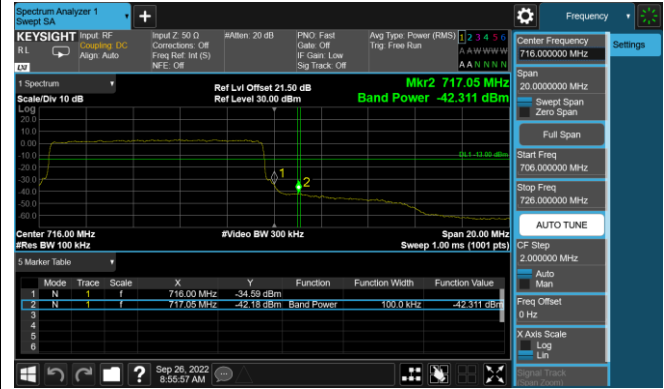

LTE Band 12 16QAM 10MHz CH23060 1RB#0

LTE Band 12 16QAM 10MHz CH23130 1RB#49

LTE Band 12 16QAM 10MHz CH23060 50RB#0

LTE Band 12 16QAM 10MHz CH23130 50RB#0

Test Mode			LTE Band 13			
Modulation	Channel	Frequency (MHz)	Bandwidth (MHz)	RB Size	RB Offset	Test Result
QPSK & 16QAM	23205	779.5	5M	1	0	Pass
	23255	784.5	5M	1	5	Pass
	23205	779.5	5M	6	0	Pass
	23255	784.5	5M	6	0	Pass
	23230	782	10M	1	0	Pass
	23230	782	10M	1	49	Pass
	23230	782	10M	50	0	Pass