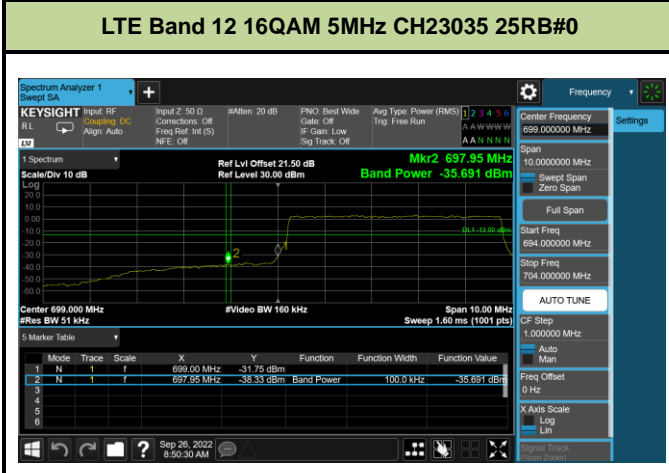

LTE Band 12 16QAM 1.4MHz CH23017 1RB#0

LTE Band 12 16QAM 1.4MHz CH23173 1RB#5

LTE Band 12 16QAM 1.4MHz CH23017 6RB#0

LTE Band 12 16QAM 1.4MHz CH23173 6RB#0

LTE Band 12 16QAM 3MHz CH23025 1RB#0

LTE Band 12 16QAM 3MHz CH23165 1RB#14