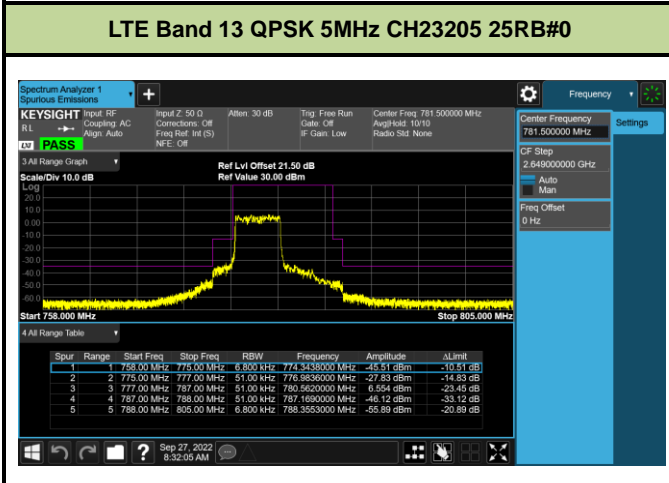

LTE Band 12 16QAM 10MHz CH23060 1RB#0

LTE Band 12 16QAM 10MHz CH23130 1RB#49

LTE Band 12 16QAM 10MHz CH23060 50RB#0

LTE Band 12 16QAM 10MHz CH23130 50RB#0

Test Mode			LTE Band 13			
Modulation	Channel	Frequency (MHz)	Bandwidth (MHz)	RB Size	RB Offset	Test Result
QPSK & 16QAM	23205	779.5	5M	1	0	Pass
	23255	784.5	5M	1	5	Pass
	23205	779.5	5M	6	0	Pass
	23255	784.5	5M	6	0	Pass
	23230	782	10M	1	0	Pass
	23230	782	10M	1	49	Pass
	23230	782	10M	50	0	Pass

LTE Band 13 QPSK 10MHz CH23230 1RB#0

LTE Band 13 QPSK 10MHz CH23230 1RB#49

LTE Band 13 QPSK 10MHz CH23230 50RB#0

LTE Band 13 16QAM 10MHz CH23230 1RB#0

LTE Band 13 16QAM 10MHz CH23230 1RB#49

LTE Band 13 16QAM 10MHz CH23230 50RB#0