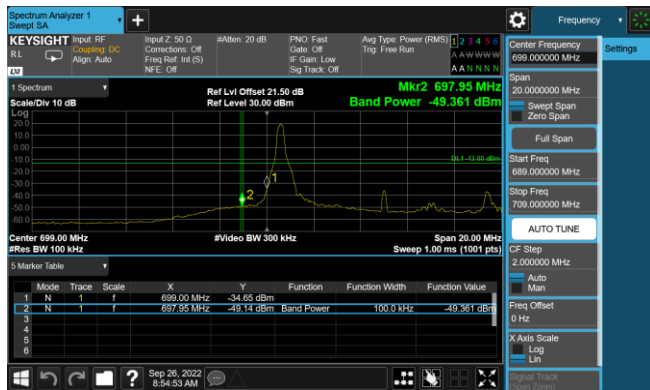

LTE Band 12 16QAM 10MHz CH23060 1RB#0