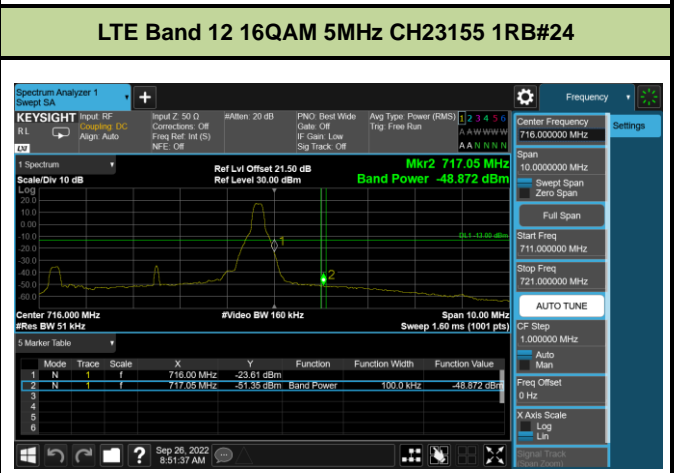

LTE Band 12 16QAM 1.4MHz CH23017 1RB#0

LTE Band 12 16QAM 1.4MHz CH23173 1RB#5

LTE Band 12 16QAM 1.4MHz CH23017 6RB#0

LTE Band 12 16QAM 1.4MHz CH23173 6RB#0

LTE Band 12 16QAM 3MHz CH23025 1RB#0

LTE Band 12 16QAM 3MHz CH23165 1RB#14