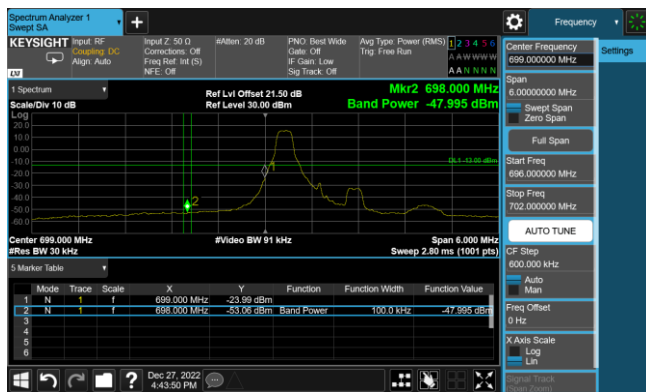

LTE Band 12 QPSK 1.4MHz CH23017 1RB#0