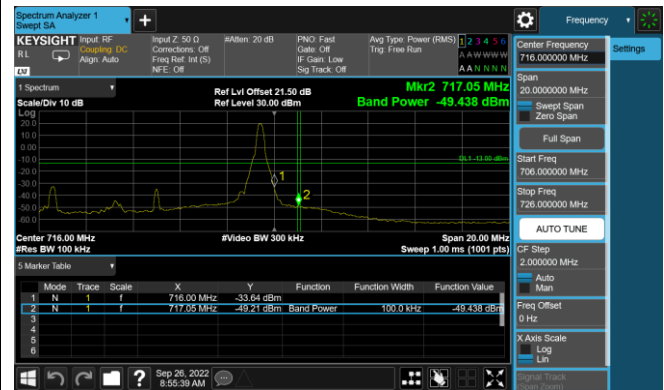

LTE Band 12 16QAM 10MHz CH23130 1RB#49