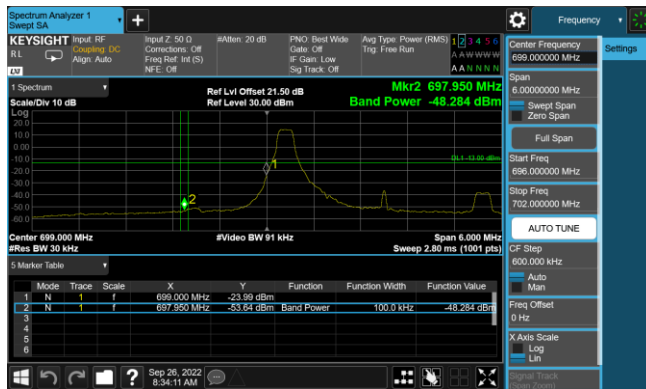

LTE Band 12 16QAM 1.4MHz CH23017 1RB#0

LTE Band 12 16QAM 1.4MHz CH23173 1RB#5

LTE Band 12 16QAM 1.4MHz CH23017 6RB#0

LTE Band 12 16QAM 1.4MHz CH23173 6RB#0

LTE Band 12 16QAM 3MHz CH23025 1RB#0

LTE Band 12 16QAM 3MHz CH23165 1RB#14