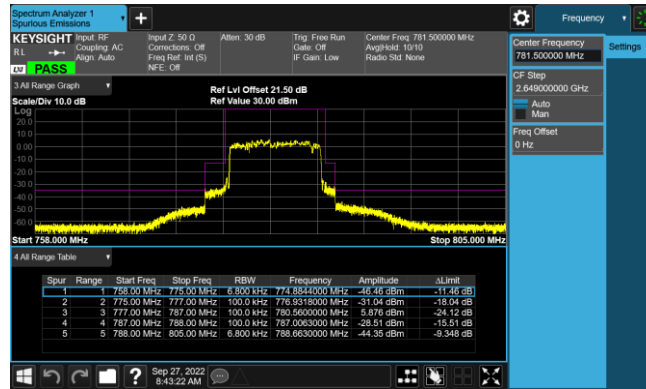

LTE Band 13 QPSK 10MHz CH23230 1RB#0

LTE Band 13 QPSK 10MHz CH23230 1RB#49

LTE Band 13 QPSK 10MHz CH23230 50RB#0

LTE Band 13 16QAM 10MHz CH23230 1RB#0

LTE Band 13 16QAM 10MHz CH23230 1RB#49

LTE Band 13 16QAM 10MHz CH23230 50RB#0

Test Mode			LTE Band 25			
Modulation	Channel	Frequency (MHz)	Bandwidth (MHz)	RB Size	RB Offset	Test Result
QPSK & 16QAM	26047	1710.7	1.4M	1	0	Pass
	26683	1754.3	1.4M	1	5	Pass
	26047	1710.7	1.4M	6	0	Pass
	26683	1754.3	1.4M	6	0	Pass
	26055	1711.5	3M	1	0	Pass
	26675	1753.5	3M	1	14	Pass
	26055	1711.5	3M	15	0	Pass
	26675	1753.5	3M	15	0	Pass
	26065	1712.5	5M	1	0	Pass
	26665	1752.5	5M	1	24	Pass
	26065	1712.5	5M	25	0	Pass
	26665	1752.5	5M	25	0	Pass
	26090	1715	10M	1	0	Pass
	26640	1750	10M	1	49	Pass
	26090	1715	10M	50	0	Pass
	26640	1750	10M	50	0	Pass
	26115	1717.5	15M	1	0	Pass
	26615	1747.5	15M	1	74	Pass
	26115	1717.5	15M	75	0	Pass
	26615	1747.5	15M	75	0	Pass
26140	1720	20M	1	0	Pass	
26590	1745	20M	1	99	Pass	
26140	1720	20M	100	0	Pass	
26590	1745	20M	100	0	Pass	