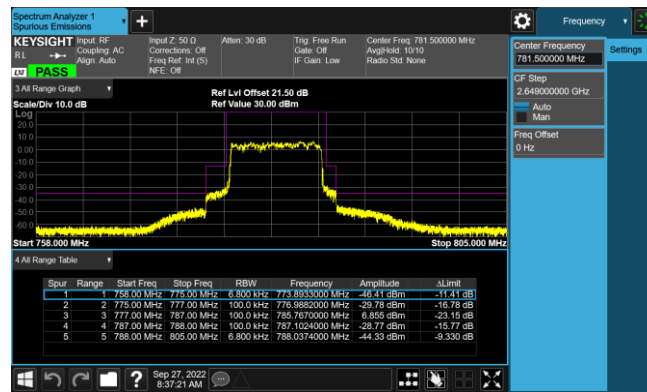

LTE Band 12 16QAM 10MHz CH23060 1RB#0

LTE Band 12 16QAM 10MHz CH23130 1RB#49

LTE Band 12 16QAM 10MHz CH23060 50RB#0

LTE Band 12 16QAM 10MHz CH23130 50RB#0

Test Mode			LTE Band 13			
Modulation	Channel	Frequency (MHz)	Bandwidth (MHz)	RB Size	RB Offset	Test Result
QPSK & 16QAM	23205	779.5	5M	1	0	Pass
	23255	784.5	5M	1	5	Pass
	23205	779.5	5M	6	0	Pass
	23255	784.5	5M	6	0	Pass
	23230	782	10M	1	0	Pass
	23230	782	10M	1	49	Pass
	23230	782	10M	50	0	Pass

LTE Band 13 QPSK 10MHz CH23230 1RB#0

LTE Band 13 QPSK 10MHz CH23230 1RB#49

LTE Band 13 QPSK 10MHz CH23230 50RB#0

LTE Band 13 16QAM 10MHz CH23230 1RB#0

LTE Band 13 16QAM 10MHz CH23230 1RB#49

LTE Band 13 16QAM 10MHz CH23230 50RB#0