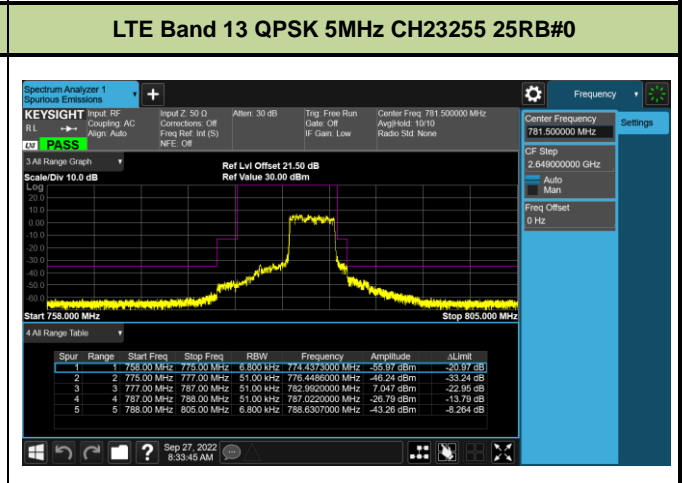

LTE Band 12 16QAM 10MHz CH23060 1RB#0

LTE Band 12 16QAM 10MHz CH23130 1RB#49

LTE Band 12 16QAM 10MHz CH23060 50RB#0

LTE Band 12 16QAM 10MHz CH23130 50RB#0

Test Mode			LTE Band 13			
Modulation	Channel	Frequency (MHz)	Bandwidth (MHz)	RB Size	RB Offset	Test Result
QPSK & 16QAM	23205	779.5	5M	1	0	Pass
	23255	784.5	5M	1	5	Pass
	23205	779.5	5M	6	0	Pass
	23255	784.5	5M	6	0	Pass
	23230	782	10M	1	0	Pass
	23230	782	10M	1	49	Pass
	23230	782	10M	50	0	Pass

LTE Band 13 QPSK 10MHz CH23230 1RB#0

LTE Band 13 QPSK 10MHz CH23230 1RB#49

LTE Band 13 QPSK 10MHz CH23230 50RB#0

LTE Band 13 16QAM 10MHz CH23230 1RB#0

LTE Band 13 16QAM 10MHz CH23230 1RB#49

LTE Band 13 16QAM 10MHz CH23230 50RB#0