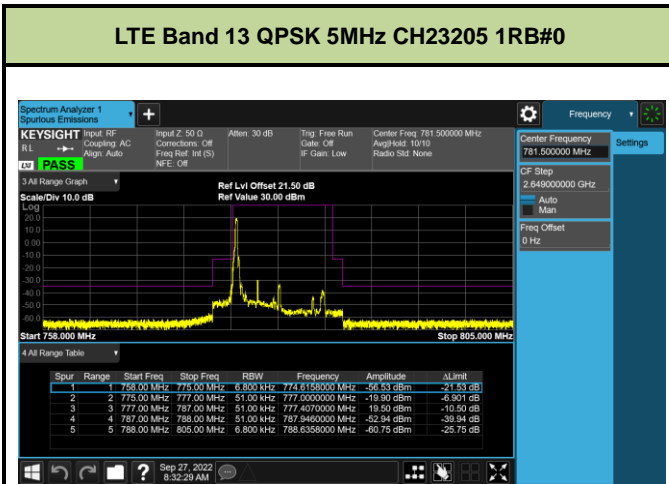

LTE Band 12 16QAM 10MHz CH23060 1RB#0

LTE Band 12 16QAM 10MHz CH23130 1RB#49

LTE Band 12 16QAM 10MHz CH23060 50RB#0

LTE Band 12 16QAM 10MHz CH23130 50RB#0

Test Mode			LTE Band 13			
Modulation	Channel	Frequency (MHz)	Bandwidth (MHz)	RB Size	RB Offset	Test Result
QPSK & 16QAM	23205	779.5	5M	1	0	Pass
	23255	784.5	5M	1	5	Pass
	23205	779.5	5M	6	0	Pass
	23255	784.5	5M	6	0	Pass
	23230	782	10M	1	0	Pass
	23230	782	10M	1	49	Pass
	23230	782	10M	50	0	Pass

LTE Band 13 QPSK 10MHz CH23230 1RB#0

LTE Band 13 QPSK 10MHz CH23230 1RB#49

LTE Band 13 QPSK 10MHz CH23230 50RB#0

LTE Band 13 16QAM 10MHz CH23230 1RB#0

LTE Band 13 16QAM 10MHz CH23230 1RB#49

LTE Band 13 16QAM 10MHz CH23230 50RB#0