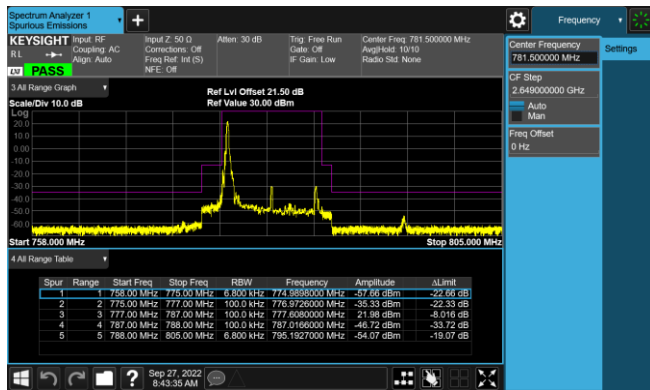

LTE Band 13 QPSK 10MHz CH23230 1RB#0

LTE Band 13 QPSK 10MHz CH23230 1RB#49

LTE Band 13 QPSK 10MHz CH23230 50RB#0

LTE Band 13 16QAM 10MHz CH23230 1RB#0

LTE Band 13 16QAM 10MHz CH23230 1RB#49

LTE Band 13 16QAM 10MHz CH23230 50RB#0

Test Mode			LTE Band 25			
Modulation	Channel	Frequency (MHz)	Bandwidth (MHz)	RB Size	RB Offset	Test Result
QPSK & 16QAM	26047	1710.7	1.4M	1	0	Pass
	26683	1754.3	1.4M	1	5	Pass
	26047	1710.7	1.4M	6	0	Pass
	26683	1754.3	1.4M	6	0	Pass
	26055	1711.5	3M	1	0	Pass
	26675	1753.5	3M	1	14	Pass
	26055	1711.5	3M	15	0	Pass
	26675	1753.5	3M	15	0	Pass
	26065	1712.5	5M	1	0	Pass
	26665	1752.5	5M	1	24	Pass
	26065	1712.5	5M	25	0	Pass
	26665	1752.5	5M	25	0	Pass
	26090	1715	10M	1	0	Pass
	26640	1750	10M	1	49	Pass
	26090	1715	10M	50	0	Pass
	26640	1750	10M	50	0	Pass
	26115	1717.5	15M	1	0	Pass
	26615	1747.5	15M	1	74	Pass
	26115	1717.5	15M	75	0	Pass
	26615	1747.5	15M	75	0	Pass
26140	1720	20M	1	0	Pass	
26590	1745	20M	1	99	Pass	
26140	1720	20M	100	0	Pass	
26590	1745	20M	100	0	Pass	