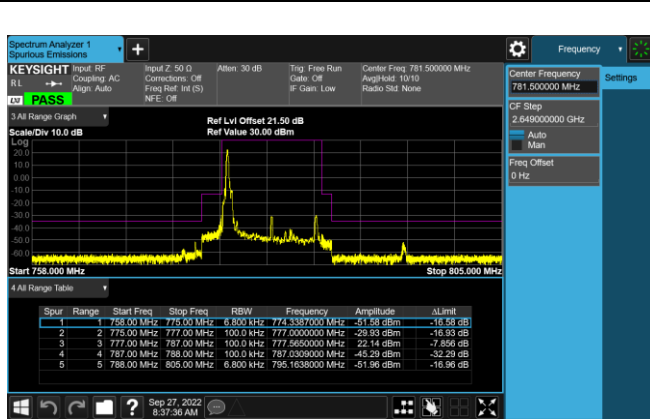

LTE Band 12 16QAM 10MHz CH23060 1RB#0

LTE Band 12 16QAM 10MHz CH23130 1RB#49

LTE Band 12 16QAM 10MHz CH23060 50RB#0

LTE Band 12 16QAM 10MHz CH23130 50RB#0

Test Mode			LTE Band 13			
Modulation	Channel	Frequency (MHz)	Bandwidth (MHz)	RB Size	RB Offset	Test Result
QPSK & 16QAM	23205	779.5	5M	1	0	Pass
	23255	784.5	5M	1	5	Pass
	23205	779.5	5M	6	0	Pass
	23255	784.5	5M	6	0	Pass
	23230	782	10M	1	0	Pass
	23230	782	10M	1	49	Pass
	23230	782	10M	50	0	Pass

LTE Band 13 QPSK 10MHz CH23230 1RB#0

LTE Band 13 QPSK 10MHz CH23230 1RB#49

LTE Band 13 QPSK 10MHz CH23230 50RB#0

LTE Band 13 16QAM 10MHz CH23230 1RB#0

LTE Band 13 16QAM 10MHz CH23230 1RB#49

LTE Band 13 16QAM 10MHz CH23230 50RB#0