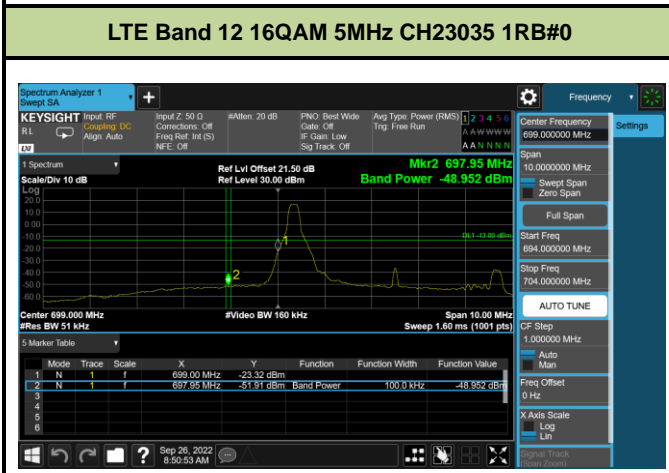

LTE Band 12 16QAM 1.4MHz CH23017 1RB#0

LTE Band 12 16QAM 1.4MHz CH23173 1RB#5

LTE Band 12 16QAM 1.4MHz CH23017 6RB#0

LTE Band 12 16QAM 1.4MHz CH23173 6RB#0

LTE Band 12 16QAM 3MHz CH23025 1RB#0

LTE Band 12 16QAM 3MHz CH23165 1RB#14