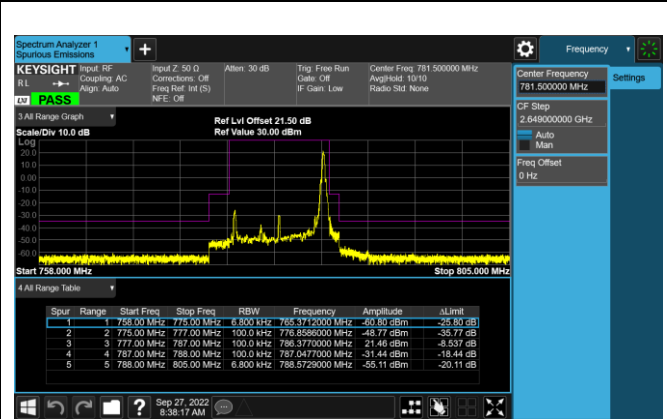

LTE Band 12 16QAM 10MHz CH23060 1RB#0

LTE Band 12 16QAM 10MHz CH23130 1RB#49

LTE Band 12 16QAM 10MHz CH23060 50RB#0

LTE Band 12 16QAM 10MHz CH23130 50RB#0

Test Mode			LTE Band 13			
Modulation	Channel	Frequency (MHz)	Bandwidth (MHz)	RB Size	RB Offset	Test Result
QPSK & 16QAM	23205	779.5	5M	1	0	Pass
	23255	784.5	5M	1	5	Pass
	23205	779.5	5M	6	0	Pass
	23255	784.5	5M	6	0	Pass
	23230	782	10M	1	0	Pass
	23230	782	10M	1	49	Pass
	23230	782	10M	50	0	Pass

LTE Band 13 QPSK 10MHz CH23230 1RB#0

LTE Band 13 QPSK 10MHz CH23230 1RB#49

LTE Band 13 QPSK 10MHz CH23230 50RB#0

LTE Band 13 16QAM 10MHz CH23230 1RB#0

LTE Band 13 16QAM 10MHz CH23230 1RB#49

LTE Band 13 16QAM 10MHz CH23230 50RB#0