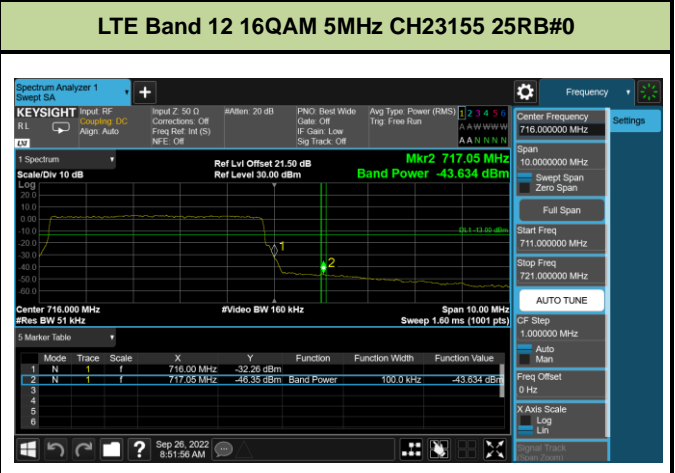

LTE Band 12 16QAM 1.4MHz CH23017 1RB#0

LTE Band 12 16QAM 1.4MHz CH23173 1RB#5

LTE Band 12 16QAM 1.4MHz CH23017 6RB#0

LTE Band 12 16QAM 1.4MHz CH23173 6RB#0

LTE Band 12 16QAM 3MHz CH23025 1RB#0

LTE Band 12 16QAM 3MHz CH23165 1RB#14

LTE Band 12 16QAM 10MHz CH23060 1RB#0

LTE Band 12 16QAM 10MHz CH23130 1RB#49

LTE Band 12 16QAM 10MHz CH23060 50RB#0

LTE Band 12 16QAM 10MHz CH23130 50RB#0

Test Mode			LTE Band 13			
Modulation	Channel	Frequency (MHz)	Bandwidth (MHz)	RB Size	RB Offset	Test Result
QPSK & 16QAM	23205	779.5	5M	1	0	Pass
	23255	784.5	5M	1	5	Pass
	23205	779.5	5M	6	0	Pass
	23255	784.5	5M	6	0	Pass
	23230	782	10M	1	0	Pass
	23230	782	10M	1	49	Pass
	23230	782	10M	50	0	Pass