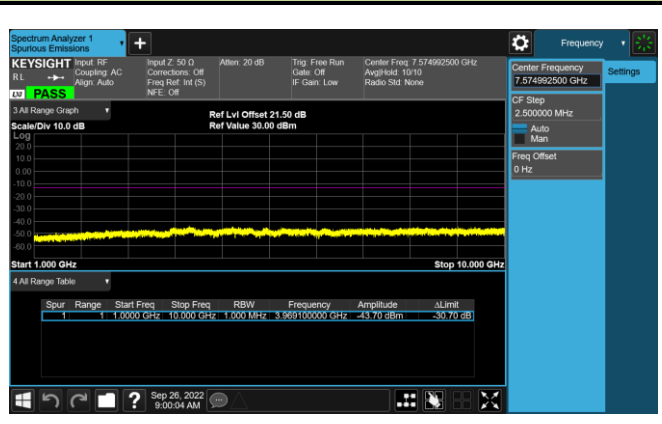

LTE Band 12 16QAM 10MHz CH23130 1RB#25_1GHz-10GHz