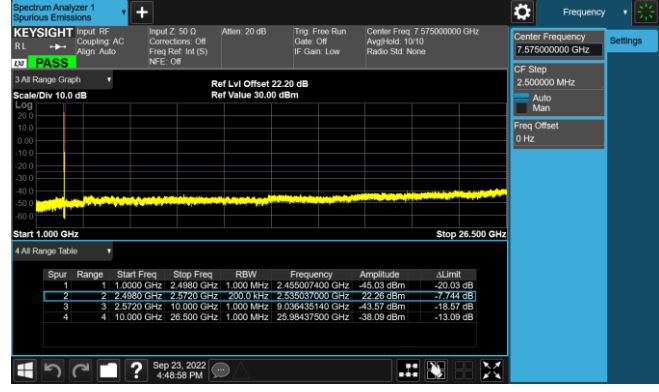

LTE Band 7 16QAM 15MHz CH21375 1RB#36_30MHz-1GHz

LTE Band 7 16QAM 15MHz CH21375 1RB#36_1GHz-25GHz

LTE Band 7 16QAM 20MHz CH20850 1RB#49_30MHz-1GHz

LTE Band 7 16QAM 20MHz CH20850 1RB#49_1GHz-25GHz

LTE Band 7 16QAM 20MHz CH21100 1RB#49_30MHz-1GHz

LTE Band 7 16QAM 20MHz CH21100 1RB#49_1GHz-25GHz

LTE Band 7 16QAM 20MHz CH21350 1RB#49_30MHz-1GHz

LTE Band 7 16QAM 20MHz CH21350 1RB#49_1GHz-25GHz

Test Mode			LTE Band 12			
Modulation	Channel	Frequency (MHz)	Bandwidth (MHz)	RB Size	RB Offset	Test Result
QPSK & 16QAM	23017	699.7	1.4M	1	2	Pass
	23095	707.5	1.4M	1	2	Pass
	23173	715.3	1.4M	1	2	Pass
	23025	700.5	3M	1	7	Pass
	23095	707.5	3M	1	7	Pass
	23165	714.5	3M	1	7	Pass
	23035	701.5	5M	1	12	Pass
	23095	707.5	5M	1	12	Pass
	23155	713.5	5M	1	12	Pass
	23060	704	10M	1	25	Pass
	23095	707.5	10M	1	25	Pass
	23130	711	10M	1	25	Pass