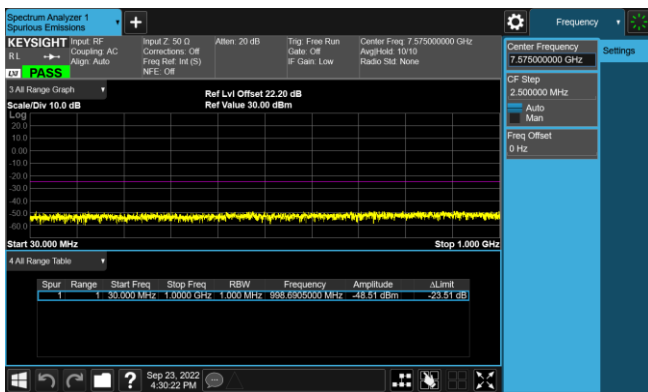

LTE Band 7 16QAM 10MHz CH20800 1RB#25_30MHz-1GHz

LTE Band 7 16QAM 10MHz CH20800 1RB#25_1GHz-25GHz

LTE Band 7 16QAM 10MHz CH21100 1RB#25_30MHz-1GHz

LTE Band 7 16QAM 10MHz CH21100 1RB#25_1GHz-25GHz

LTE Band 7 16QAM 10MHz CH21400 1RB#25_30MHz-1GHz