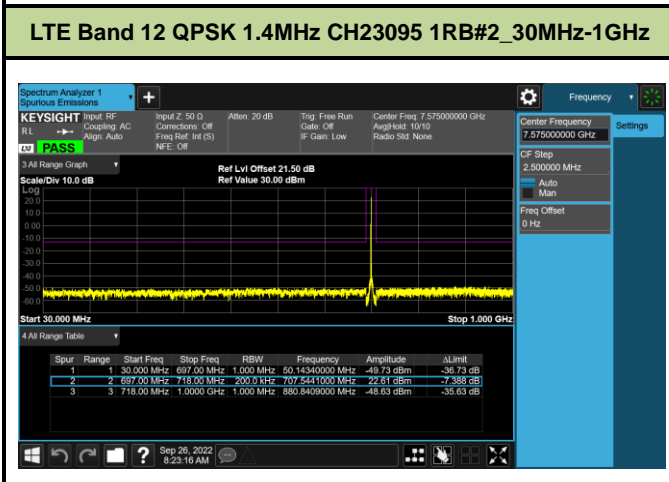

LTE Band 7 16QAM 20MHz CH21100 1RB#49_1GHz-25GHz

LTE Band 7 16QAM 20MHz CH21350 1RB#49_30MHz-1GHz

LTE Band 7 16QAM 20MHz CH21350 1RB#49_1GHz-25GHz

Test Mode			LTE Band 12			
Modulation	Channel	Frequency (MHz)	Bandwidth (MHz)	RB Size	RB Offset	Test Result
QPSK & 16QAM	23017	699.7	1.4M	1	2	Pass
	23095	707.5	1.4M	1	2	Pass
	23173	715.3	1.4M	1	2	Pass
	23025	700.5	3M	1	7	Pass
	23095	707.5	3M	1	7	Pass
	23165	714.5	3M	1	7	Pass
	23035	701.5	5M	1	12	Pass
	23095	707.5	5M	1	12	Pass
	23155	713.5	5M	1	12	Pass
	23060	704	10M	1	25	Pass
	23095	707.5	10M	1	25	Pass
	23130	711	10M	1	25	Pass