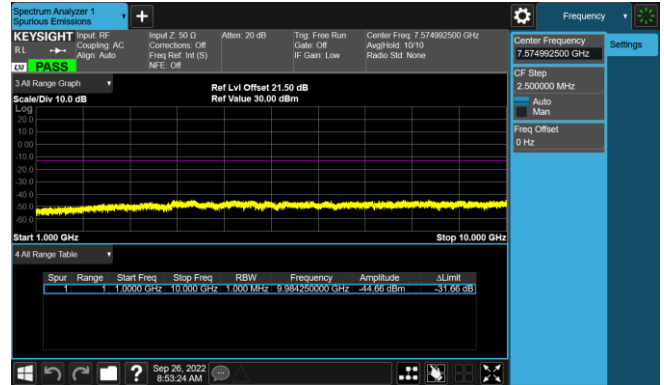

LTE Band 12 16QAM 5MHz CH23155 1RB#12_1GHz-10GHz