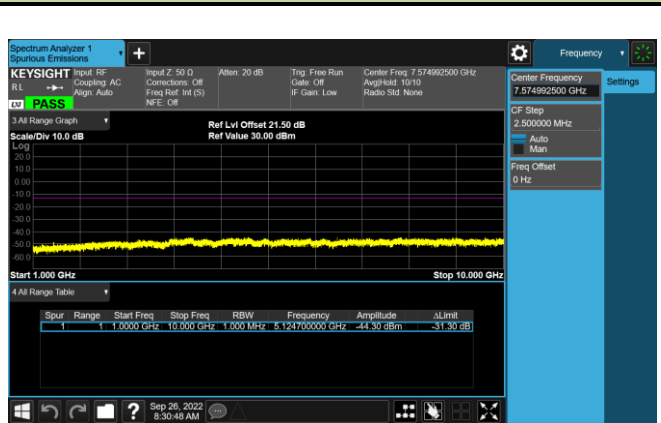

LTE Band 12 16QAM 1.4MHz CH23017 1RB#2_1GHz-10GHz