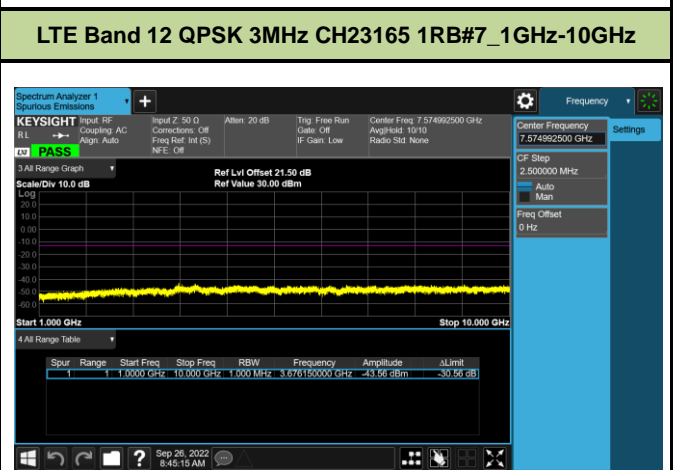

LTE Band 7 16QAM 20MHz CH21100 1RB#49_1GHz-25GHz

LTE Band 7 16QAM 20MHz CH21350 1RB#49_30MHz-1GHz

LTE Band 7 16QAM 20MHz CH21350 1RB#49_1GHz-25GHz

Test Mode			LTE Band 12			
Modulation	Channel	Frequency (MHz)	Bandwidth (MHz)	RB Size	RB Offset	Test Result
QPSK & 16QAM	23017	699.7	1.4M	1	2	Pass
	23095	707.5	1.4M	1	2	Pass
	23173	715.3	1.4M	1	2	Pass
	23025	700.5	3M	1	7	Pass
	23095	707.5	3M	1	7	Pass
	23165	714.5	3M	1	7	Pass
	23035	701.5	5M	1	12	Pass
	23095	707.5	5M	1	12	Pass
	23155	713.5	5M	1	12	Pass
	23060	704	10M	1	25	Pass
	23095	707.5	10M	1	25	Pass
	23130	711	10M	1	25	Pass