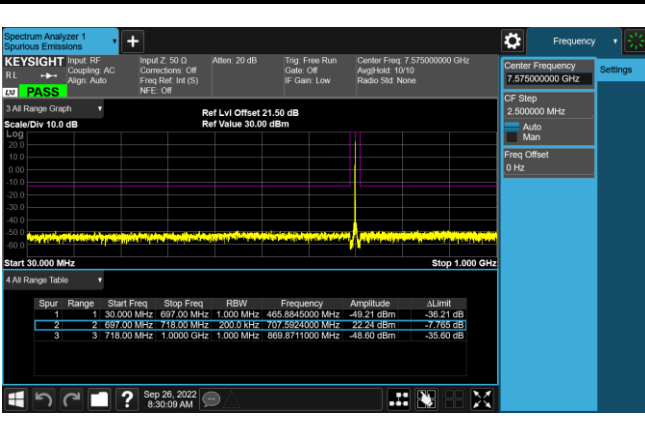

LTE Band 12 16QAM 1.4MHz CH23095 1RB#2_30MHz-1GHz