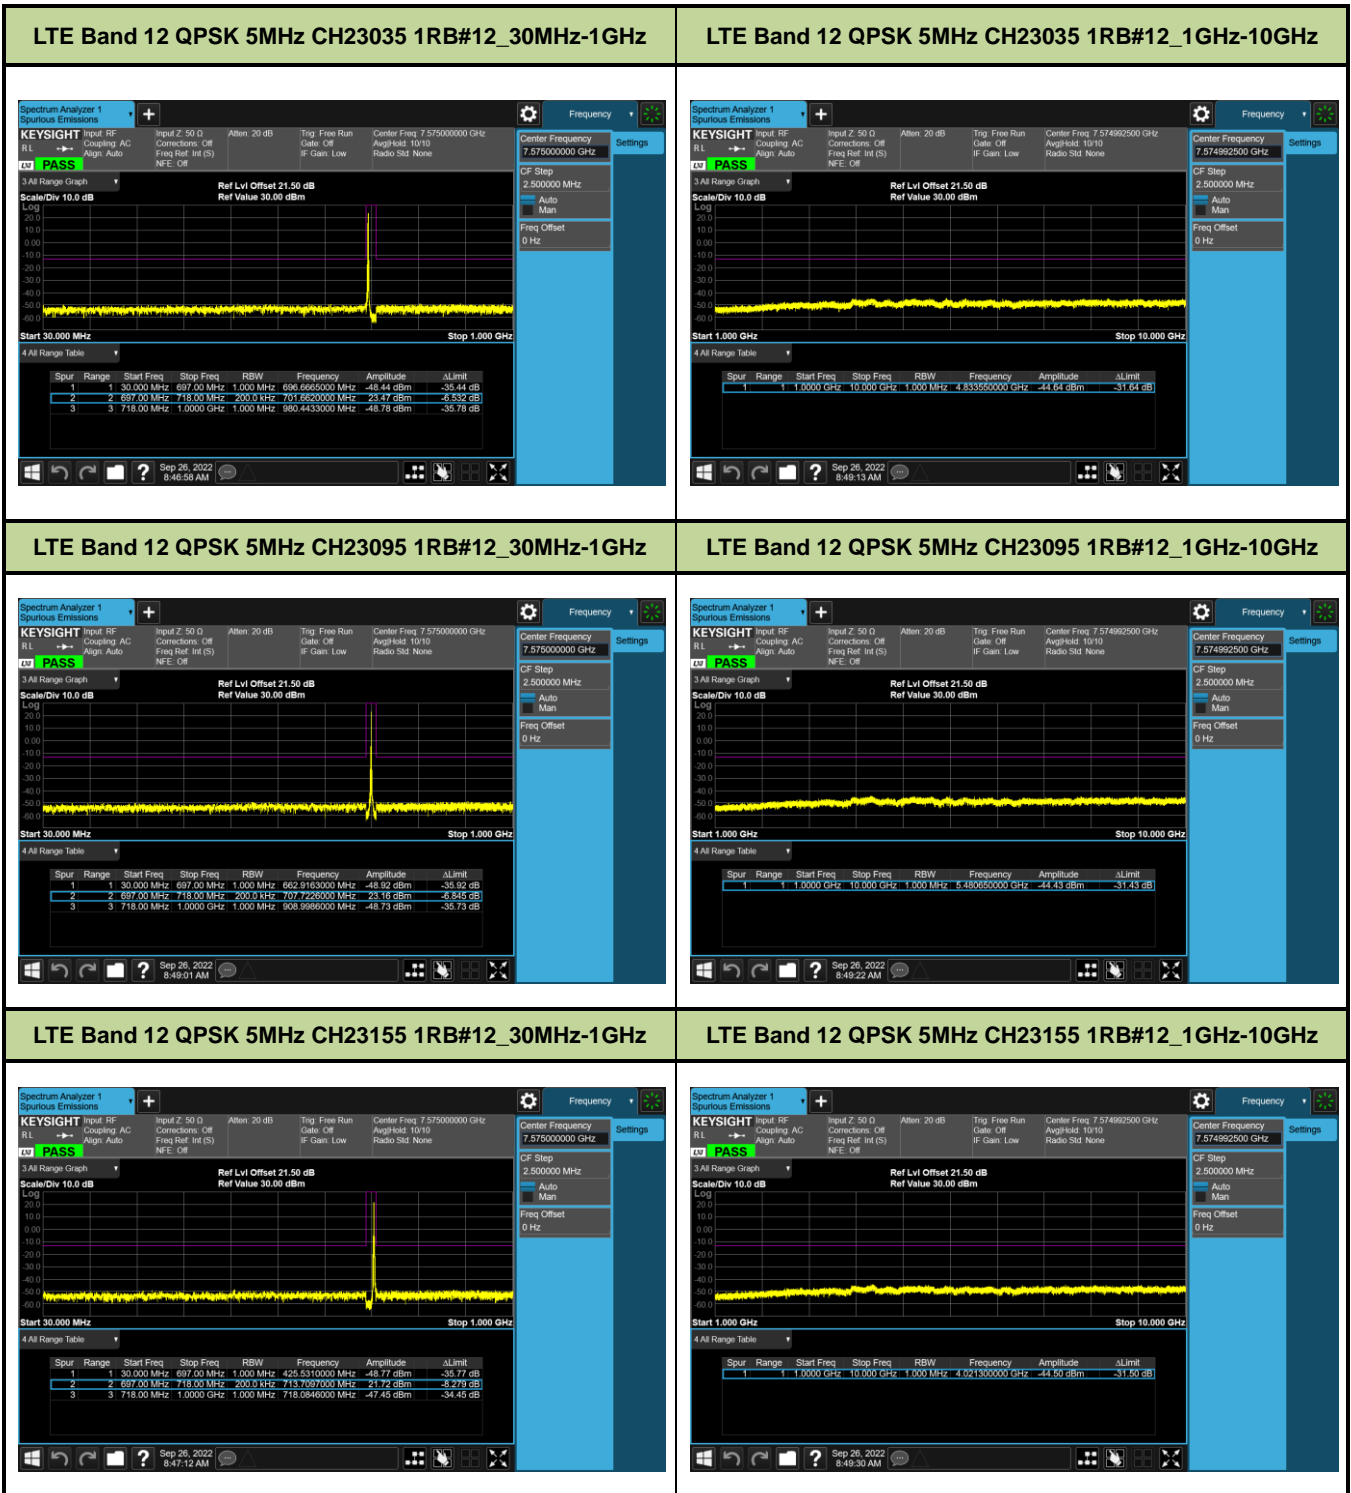

LTE Band 7 16QAM 15MHz CH21375 1RB#36_30MHz-1GHz

LTE Band 7 16QAM 15MHz CH21375 1RB#36_1GHz-25GHz

LTE Band 7 16QAM 20MHz CH20850 1RB#49_30MHz-1GHz

LTE Band 7 16QAM 20MHz CH20850 1RB#49_1GHz-25GHz

LTE Band 7 16QAM 20MHz CH21100 1RB#49_30MHz-1GHz

LTE Band 7 16QAM 20MHz CH21100 1RB#49_1GHz-25GHz

LTE Band 7 16QAM 20MHz CH21350 1RB#49_30MHz-1GHz

LTE Band 7 16QAM 20MHz CH21350 1RB#49_1GHz-25GHz

Test Mode			LTE Band 12			
Modulation	Channel	Frequency (MHz)	Bandwidth (MHz)	RB Size	RB Offset	Test Result
QPSK & 16QAM	23017	699.7	1.4M	1	2	Pass
	23095	707.5	1.4M	1	2	Pass
	23173	715.3	1.4M	1	2	Pass
	23025	700.5	3M	1	7	Pass
	23095	707.5	3M	1	7	Pass
	23165	714.5	3M	1	7	Pass
	23035	701.5	5M	1	12	Pass
	23095	707.5	5M	1	12	Pass
	23155	713.5	5M	1	12	Pass
	23060	704	10M	1	25	Pass
	23095	707.5	10M	1	25	Pass
	23130	711	10M	1	25	Pass

LTE Band 12 QPSK 10MHz CH23060 1RB#25_30MHz-1GHz

LTE Band 12 QPSK 10MHz CH23060 1RB#25_1GHz-10GHz

LTE Band 12 QPSK 10MHz CH23095 1RB#25_30MHz-1GHz

LTE Band 12 QPSK 10MHz CH23095 1RB#25_1GHz-10GHz

LTE Band 12 QPSK 10MHz CH23130 1RB#25_30MHz-1GHz