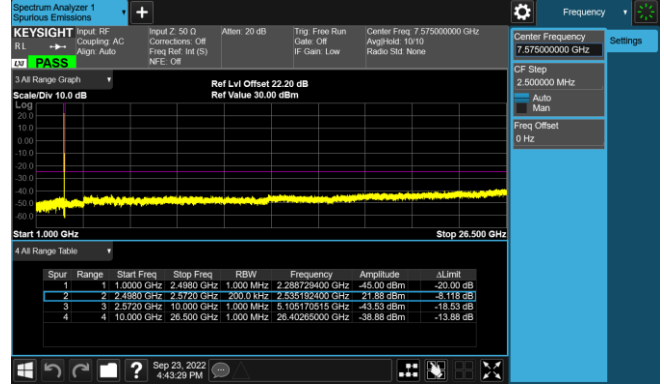

LTE Band 7 16QAM 10MHz CH20800 1RB#25_30MHz-1GHz

LTE Band 7 16QAM 10MHz CH20800 1RB#25_1GHz-25GHz

LTE Band 7 16QAM 10MHz CH21100 1RB#25_30MHz-1GHz

LTE Band 7 16QAM 10MHz CH21100 1RB#25_1GHz-25GHz

LTE Band 7 16QAM 10MHz CH21400 1RB#25_30MHz-1GHz

LTE Band 7 16QAM 10MHz CH21400 1RB#25_1GHz-25GHz

LTE Band 7 16QAM 15MHz CH20825 1RB#36_30MHz-1GHz

LTE Band 7 16QAM 15MHz CH20825 1RB#36_1GHz-25GHz

LTE Band 7 16QAM 15MHz CH21100 1RB#36_30MHz-1GHz

LTE Band 7 16QAM 15MHz CH21100 1RB#36_1GHz-25GHz

LTE Band 7 16QAM 15MHz CH21375 1RB#36_30MHz-1GHz

LTE Band 7 16QAM 15MHz CH21375 1RB#36_1GHz-25GHz

LTE Band 7 16QAM 20MHz CH20850 1RB#49_30MHz-1GHz

LTE Band 7 16QAM 20MHz CH20850 1RB#49_1GHz-25GHz

LTE Band 7 16QAM 20MHz CH21100 1RB#49_30MHz-1GHz