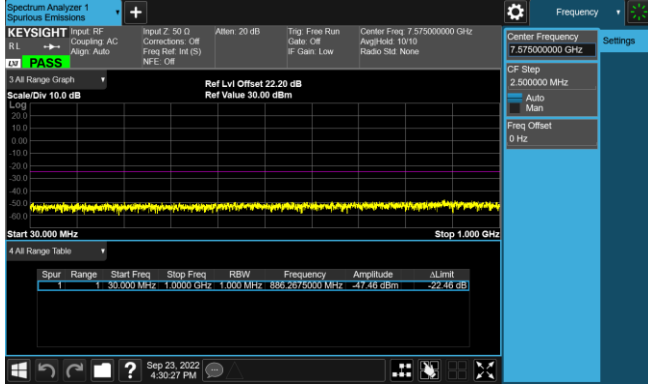

LTE Band 7 16QAM 10MHz CH20800 1RB#25_30MHz-1GHz

LTE Band 7 16QAM 10MHz CH20800 1RB#25_1GHz-25GHz

LTE Band 7 16QAM 10MHz CH21100 1RB#25_30MHz-1GHz

LTE Band 7 16QAM 10MHz CH21100 1RB#25_1GHz-25GHz

LTE Band 7 16QAM 10MHz CH21400 1RB#25_30MHz-1GHz

LTE Band 7 16QAM 10MHz CH21400 1RB#25_1GHz-25GHz

LTE Band 7 16QAM 15MHz CH20825 1RB#36_30MHz-1GHz

LTE Band 7 16QAM 15MHz CH20825 1RB#36_1GHz-25GHz

LTE Band 7 16QAM 15MHz CH21100 1RB#36_30MHz-1GHz

LTE Band 7 16QAM 15MHz CH21100 1RB#36_1GHz-25GHz