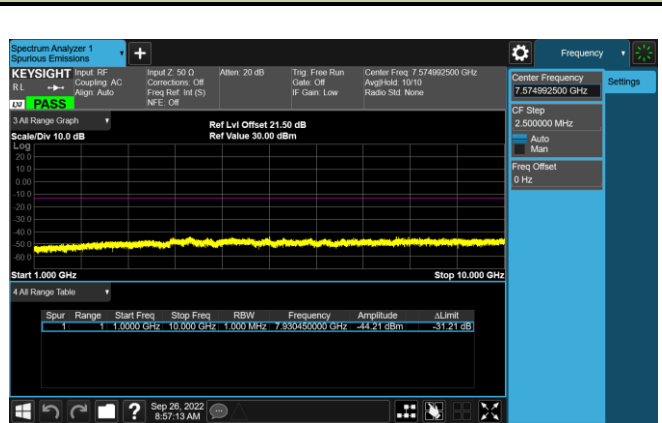

LTE Band 12 16QAM 10MHz CH23060 1RB#25_1GHz-10GHz