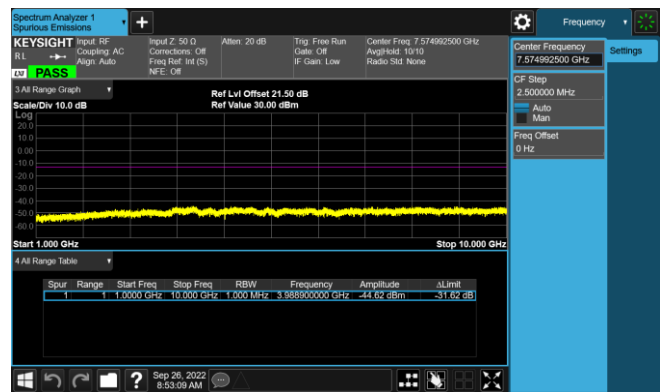

LTE Band 12 16QAM 5MHz CH23035 1RB#12_1GHz-10GHz