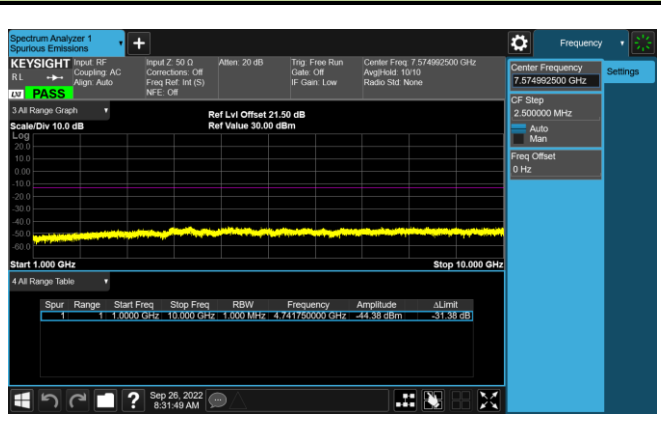

LTE Band 12 16QAM 1.4MHz CH23173 1RB#2_1GHz-10GHz