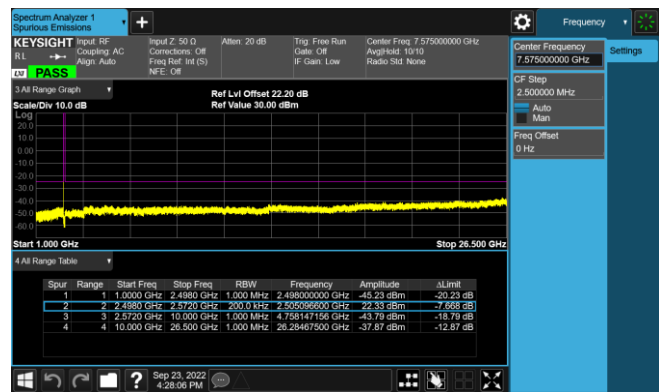

LTE Band 7 16QAM 10MHz CH20800 1RB#25_30MHz-1GHz

LTE Band 7 16QAM 10MHz CH20800 1RB#25_1GHz-25GHz

LTE Band 7 16QAM 10MHz CH21100 1RB#25_30MHz-1GHz

LTE Band 7 16QAM 10MHz CH21100 1RB#25_1GHz-25GHz

LTE Band 7 16QAM 10MHz CH21400 1RB#25_30MHz-1GHz

LTE Band 7 16QAM 10MHz CH21400 1RB#25_1GHz-25GHz

LTE Band 7 16QAM 15MHz CH20825 1RB#36_30MHz-1GHz

LTE Band 7 16QAM 15MHz CH20825 1RB#36_1GHz-25GHz

LTE Band 7 16QAM 15MHz CH21100 1RB#36_30MHz-1GHz

LTE Band 7 16QAM 15MHz CH21100 1RB#36_1GHz-25GHz