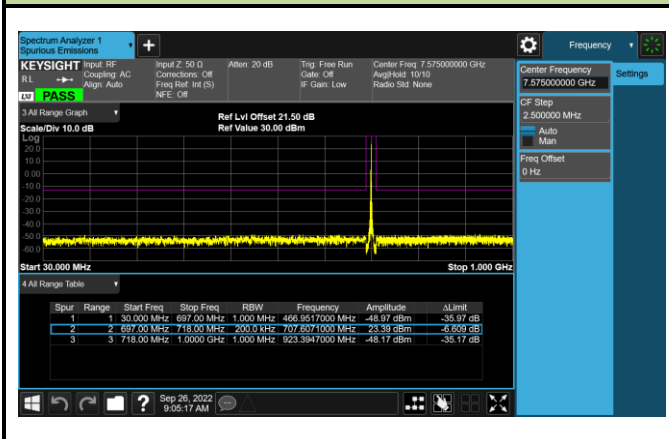

LTE Band 12 QPSK 10MHz CH23095 1RB#25_30MHz-1GHz