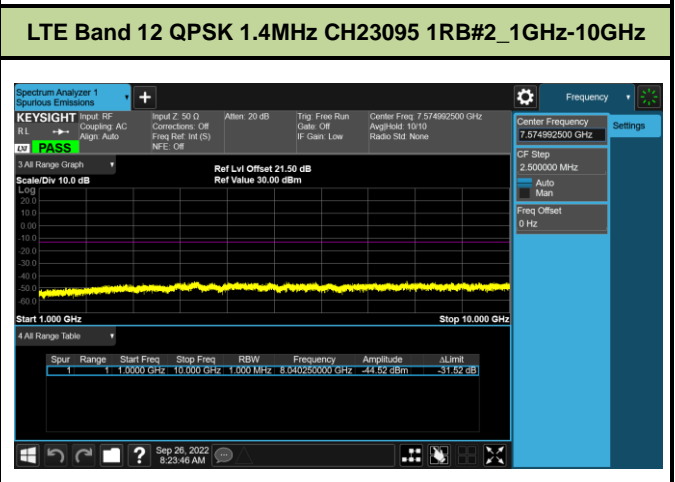

LTE Band 7 16QAM 20MHz CH21100 1RB#49_1GHz-25GHz

LTE Band 7 16QAM 20MHz CH21350 1RB#49_30MHz-1GHz

LTE Band 7 16QAM 20MHz CH21350 1RB#49_1GHz-25GHz

Test Mode			LTE Band 12			
Modulation	Channel	Frequency (MHz)	Bandwidth (MHz)	RB Size	RB Offset	Test Result
QPSK & 16QAM	23017	699.7	1.4M	1	2	Pass
	23095	707.5	1.4M	1	2	Pass
	23173	715.3	1.4M	1	2	Pass
	23025	700.5	3M	1	7	Pass
	23095	707.5	3M	1	7	Pass
	23165	714.5	3M	1	7	Pass
	23035	701.5	5M	1	12	Pass
	23095	707.5	5M	1	12	Pass
	23155	713.5	5M	1	12	Pass
	23060	704	10M	1	25	Pass
	23095	707.5	10M	1	25	Pass
	23130	711	10M	1	25	Pass