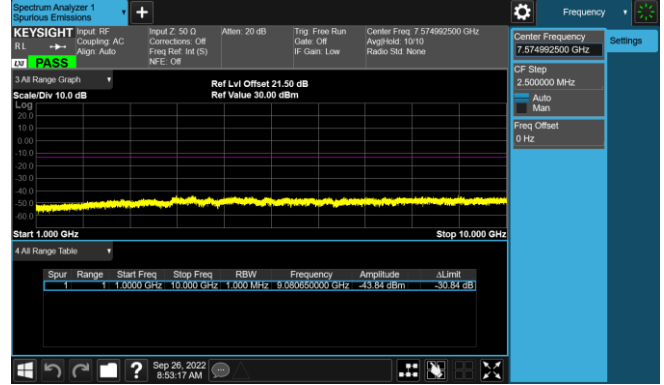

LTE Band 12 16QAM 5MHz CH23095 1RB#12_1GHz-10GHz