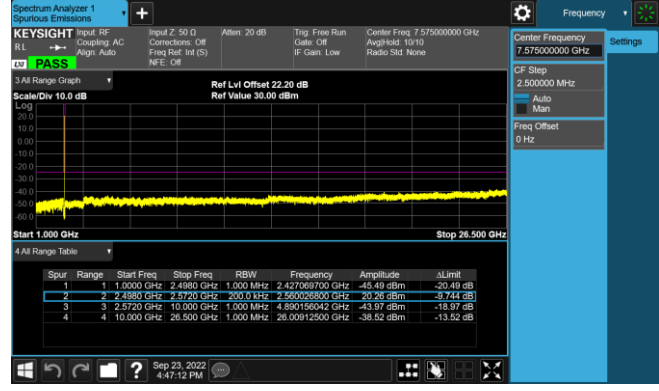

LTE Band 7 16QAM 15MHz CH21375 1RB#36_30MHz-1GHz

LTE Band 7 16QAM 15MHz CH21375 1RB#36_1GHz-25GHz

LTE Band 7 16QAM 20MHz CH20850 1RB#49_30MHz-1GHz

LTE Band 7 16QAM 20MHz CH20850 1RB#49_1GHz-25GHz

LTE Band 7 16QAM 20MHz CH21100 1RB#49_30MHz-1GHz

LTE Band 7 16QAM 20MHz CH21100 1RB#49_1GHz-25GHz

LTE Band 7 16QAM 20MHz CH21350 1RB#49_30MHz-1GHz

LTE Band 7 16QAM 20MHz CH21350 1RB#49_1GHz-25GHz

Test Mode			LTE Band 12			
Modulation	Channel	Frequency (MHz)	Bandwidth (MHz)	RB Size	RB Offset	Test Result
QPSK & 16QAM	23017	699.7	1.4M	1	2	Pass
	23095	707.5	1.4M	1	2	Pass
	23173	715.3	1.4M	1	2	Pass
	23025	700.5	3M	1	7	Pass
	23095	707.5	3M	1	7	Pass
	23165	714.5	3M	1	7	Pass
	23035	701.5	5M	1	12	Pass
	23095	707.5	5M	1	12	Pass
	23155	713.5	5M	1	12	Pass
	23060	704	10M	1	25	Pass
	23095	707.5	10M	1	25	Pass
	23130	711	10M	1	25	Pass