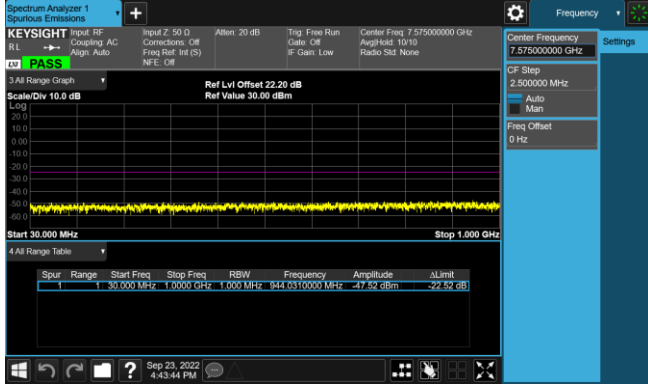

LTE Band 7 16QAM 10MHz CH20800 1RB#25_30MHz-1GHz

LTE Band 7 16QAM 10MHz CH20800 1RB#25_1GHz-25GHz

LTE Band 7 16QAM 10MHz CH21100 1RB#25_30MHz-1GHz

LTE Band 7 16QAM 10MHz CH21100 1RB#25_1GHz-25GHz

LTE Band 7 16QAM 10MHz CH21400 1RB#25_30MHz-1GHz

LTE Band 7 16QAM 10MHz CH21400 1RB#25_1GHz-25GHz

LTE Band 7 16QAM 15MHz CH20825 1RB#36_30MHz-1GHz

LTE Band 7 16QAM 15MHz CH20825 1RB#36_1GHz-25GHz

LTE Band 7 16QAM 15MHz CH21100 1RB#36_30MHz-1GHz

LTE Band 7 16QAM 15MHz CH21100 1RB#36_1GHz-25GHz

LTE Band 7 16QAM 15MHz CH21375 1RB#36_30MHz-1GHz

LTE Band 7 16QAM 15MHz CH21375 1RB#36_1GHz-25GHz

LTE Band 7 16QAM 20MHz CH20850 1RB#49_30MHz-1GHz

LTE Band 7 16QAM 20MHz CH20850 1RB#49_1GHz-25GHz

LTE Band 7 16QAM 20MHz CH21100 1RB#49_30MHz-1GHz