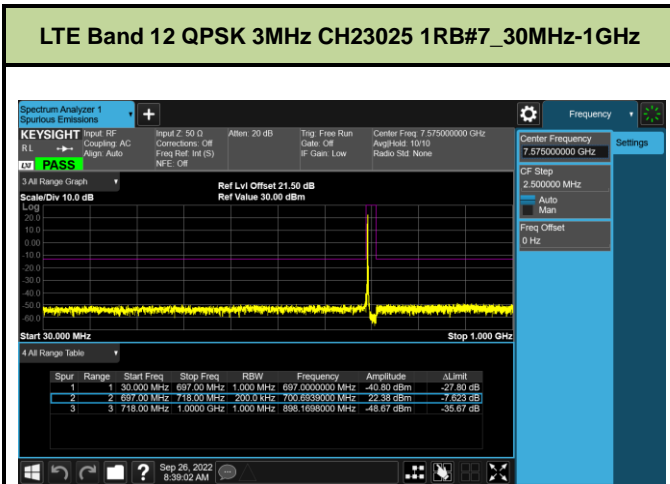

LTE Band 7 16QAM 20MHz CH21100 1RB#49_1GHz-25GHz

LTE Band 7 16QAM 20MHz CH21350 1RB#49_30MHz-1GHz

LTE Band 7 16QAM 20MHz CH21350 1RB#49_1GHz-25GHz

Test Mode			LTE Band 12			
Modulation	Channel	Frequency (MHz)	Bandwidth (MHz)	RB Size	RB Offset	Test Result
QPSK & 16QAM	23017	699.7	1.4M	1	2	Pass
	23095	707.5	1.4M	1	2	Pass
	23173	715.3	1.4M	1	2	Pass
	23025	700.5	3M	1	7	Pass
	23095	707.5	3M	1	7	Pass
	23165	714.5	3M	1	7	Pass
	23035	701.5	5M	1	12	Pass
	23095	707.5	5M	1	12	Pass
	23155	713.5	5M	1	12	Pass
	23060	704	10M	1	25	Pass
	23095	707.5	10M	1	25	Pass
	23130	711	10M	1	25	Pass