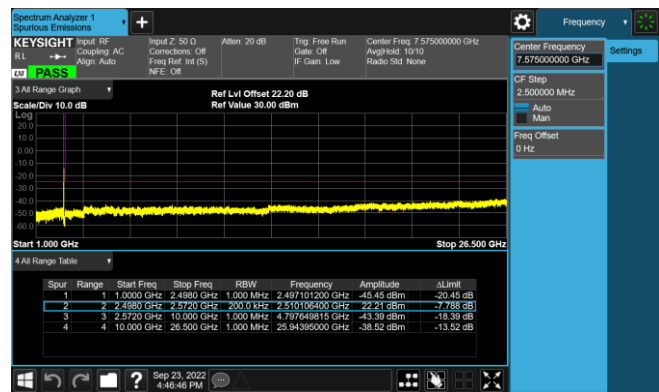

LTE Band 7 16QAM 15MHz CH21375 1RB#36_30MHz-1GHz

LTE Band 7 16QAM 15MHz CH21375 1RB#36_1GHz-25GHz

LTE Band 7 16QAM 20MHz CH20850 1RB#49_30MHz-1GHz

LTE Band 7 16QAM 20MHz CH20850 1RB#49_1GHz-25GHz

LTE Band 7 16QAM 20MHz CH21100 1RB#49_30MHz-1GHz

LTE Band 7 16QAM 20MHz CH21100 1RB#49_1GHz-25GHz

LTE Band 7 16QAM 20MHz CH21350 1RB#49_30MHz-1GHz

LTE Band 7 16QAM 20MHz CH21350 1RB#49_1GHz-25GHz

Test Mode			LTE Band 12			
Modulation	Channel	Frequency (MHz)	Bandwidth (MHz)	RB Size	RB Offset	Test Result
QPSK & 16QAM	23017	699.7	1.4M	1	2	Pass
	23095	707.5	1.4M	1	2	Pass
	23173	715.3	1.4M	1	2	Pass
	23025	700.5	3M	1	7	Pass
	23095	707.5	3M	1	7	Pass
	23165	714.5	3M	1	7	Pass
	23035	701.5	5M	1	12	Pass
	23095	707.5	5M	1	12	Pass
	23155	713.5	5M	1	12	Pass
	23060	704	10M	1	25	Pass
	23095	707.5	10M	1	25	Pass
	23130	711	10M	1	25	Pass