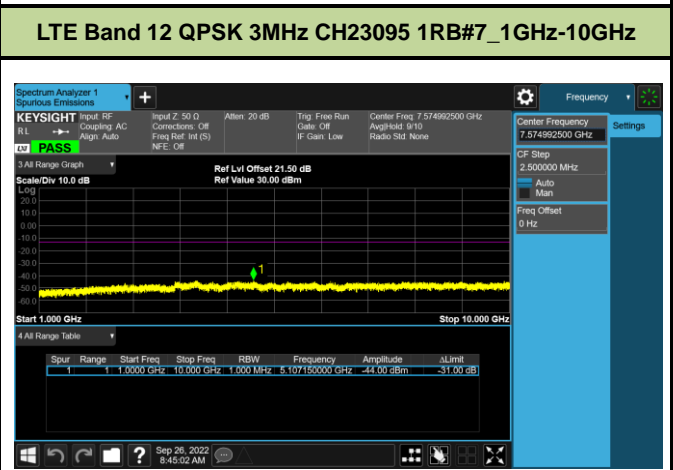

LTE Band 7 16QAM 20MHz CH21100 1RB#49_1GHz-25GHz

LTE Band 7 16QAM 20MHz CH21350 1RB#49_30MHz-1GHz

LTE Band 7 16QAM 20MHz CH21350 1RB#49_1GHz-25GHz

Test Mode			LTE Band 12			
Modulation	Channel	Frequency (MHz)	Bandwidth (MHz)	RB Size	RB Offset	Test Result
QPSK & 16QAM	23017	699.7	1.4M	1	2	Pass
	23095	707.5	1.4M	1	2	Pass
	23173	715.3	1.4M	1	2	Pass
	23025	700.5	3M	1	7	Pass
	23095	707.5	3M	1	7	Pass
	23165	714.5	3M	1	7	Pass
	23035	701.5	5M	1	12	Pass
	23095	707.5	5M	1	12	Pass
	23155	713.5	5M	1	12	Pass
	23060	704	10M	1	25	Pass
	23095	707.5	10M	1	25	Pass
	23130	711	10M	1	25	Pass