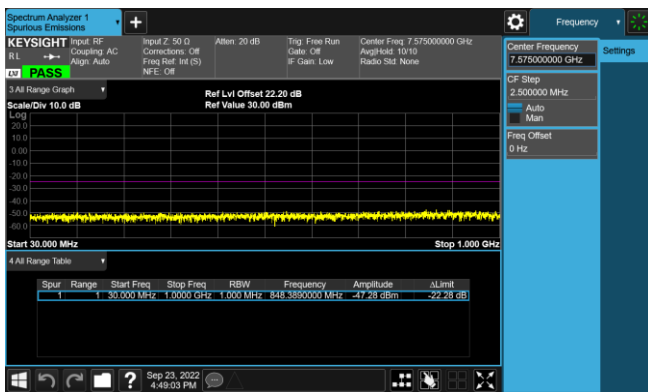

LTE Band 7 16QAM 20MHz CH20850 1RB#49_30MHz-1GHz