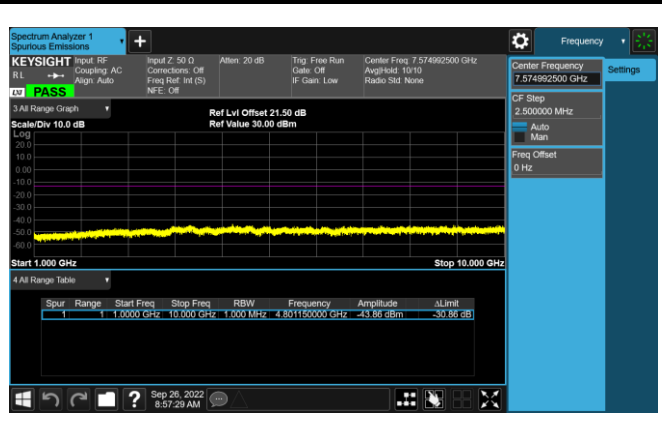

LTE Band 12 16QAM 10MHz CH23095 1RB#25_1GHz-10GHz