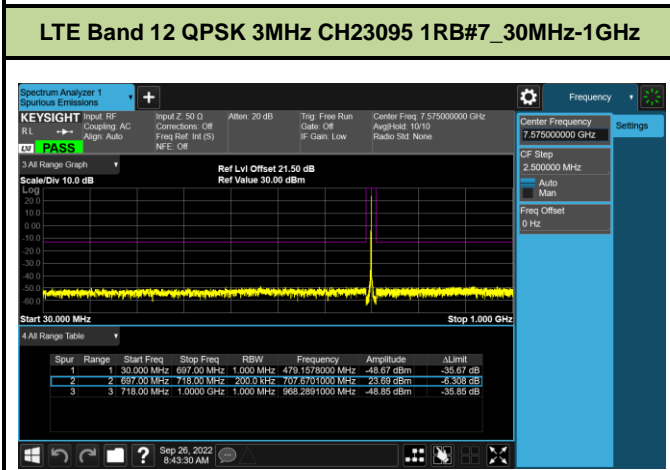

LTE Band 7 16QAM 20MHz CH21100 1RB#49_1GHz-25GHz

LTE Band 7 16QAM 20MHz CH21350 1RB#49_30MHz-1GHz

LTE Band 7 16QAM 20MHz CH21350 1RB#49_1GHz-25GHz

Test Mode			LTE Band 12			
Modulation	Channel	Frequency (MHz)	Bandwidth (MHz)	RB Size	RB Offset	Test Result
QPSK & 16QAM	23017	699.7	1.4M	1	2	Pass
	23095	707.5	1.4M	1	2	Pass
	23173	715.3	1.4M	1	2	Pass
	23025	700.5	3M	1	7	Pass
	23095	707.5	3M	1	7	Pass
	23165	714.5	3M	1	7	Pass
	23035	701.5	5M	1	12	Pass
	23095	707.5	5M	1	12	Pass
	23155	713.5	5M	1	12	Pass
	23060	704	10M	1	25	Pass
	23095	707.5	10M	1	25	Pass
	23130	711	10M	1	25	Pass