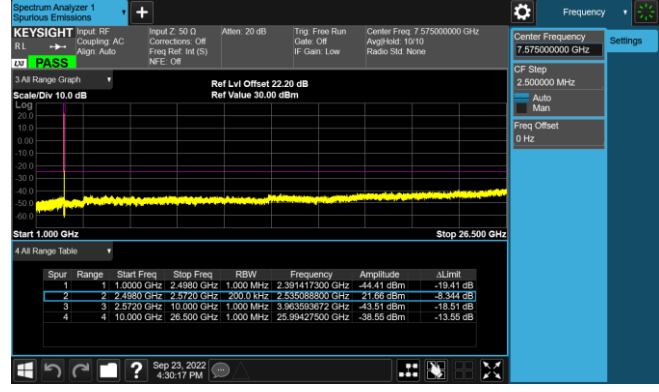

LTE Band 7 16QAM 10MHz CH20800 1RB#25_30MHz-1GHz

LTE Band 7 16QAM 10MHz CH20800 1RB#25_1GHz-25GHz

LTE Band 7 16QAM 10MHz CH21100 1RB#25_30MHz-1GHz

LTE Band 7 16QAM 10MHz CH21100 1RB#25_1GHz-25GHz

LTE Band 7 16QAM 10MHz CH21400 1RB#25_30MHz-1GHz

LTE Band 7 16QAM 10MHz CH21400 1RB#25_1GHz-25GHz

LTE Band 7 16QAM 15MHz CH20825 1RB#36_30MHz-1GHz

LTE Band 7 16QAM 15MHz CH20825 1RB#36_1GHz-25GHz

LTE Band 7 16QAM 15MHz CH21100 1RB#36_30MHz-1GHz

LTE Band 7 16QAM 15MHz CH21100 1RB#36_1GHz-25GHz