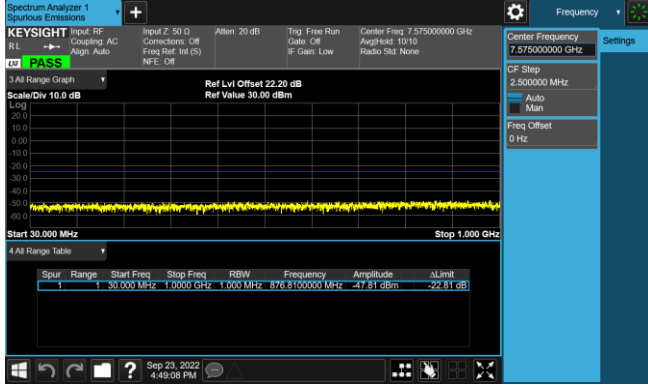

LTE Band 7 16QAM 15MHz CH21375 1RB#36_30MHz-1GHz

LTE Band 7 16QAM 15MHz CH21375 1RB#36_1GHz-25GHz

LTE Band 7 16QAM 20MHz CH20850 1RB#49_30MHz-1GHz

LTE Band 7 16QAM 20MHz CH20850 1RB#49_1GHz-25GHz

LTE Band 7 16QAM 20MHz CH21100 1RB#49_30MHz-1GHz