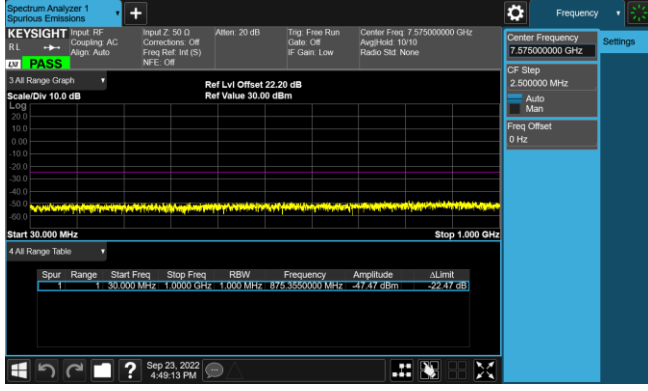

LTE Band 7 16QAM 15MHz CH21375 1RB#36_30MHz-1GHz

LTE Band 7 16QAM 15MHz CH21375 1RB#36_1GHz-25GHz

LTE Band 7 16QAM 20MHz CH20850 1RB#49_30MHz-1GHz

LTE Band 7 16QAM 20MHz CH20850 1RB#49_1GHz-25GHz

LTE Band 7 16QAM 20MHz CH21100 1RB#49_30MHz-1GHz

LTE Band 7 16QAM 20MHz CH21100 1RB#49_1GHz-25GHz

LTE Band 7 16QAM 20MHz CH21350 1RB#49_30MHz-1GHz

LTE Band 7 16QAM 20MHz CH21350 1RB#49_1GHz-25GHz

Test Mode			LTE Band 12			
Modulation	Channel	Frequency (MHz)	Bandwidth (MHz)	RB Size	RB Offset	Test Result
QPSK & 16QAM	23017	699.7	1.4M	1	2	Pass
	23095	707.5	1.4M	1	2	Pass
	23173	715.3	1.4M	1	2	Pass
	23025	700.5	3M	1	7	Pass
	23095	707.5	3M	1	7	Pass
	23165	714.5	3M	1	7	Pass
	23035	701.5	5M	1	12	Pass
	23095	707.5	5M	1	12	Pass
	23155	713.5	5M	1	12	Pass
	23060	704	10M	1	25	Pass
	23095	707.5	10M	1	25	Pass
	23130	711	10M	1	25	Pass