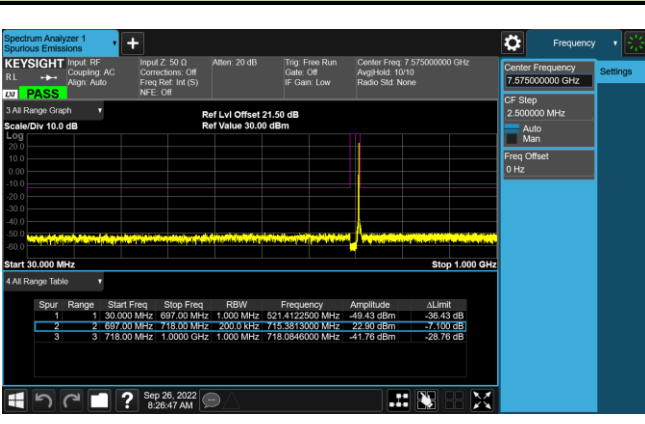

LTE Band 12 16QAM 1.4MHz CH23173 1RB#2_30MHz-1GHz