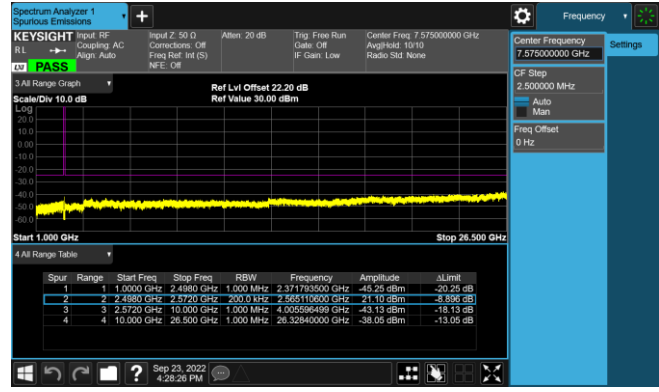

LTE Band 7 16QAM 10MHz CH20800 1RB#25_30MHz-1GHz

LTE Band 7 16QAM 10MHz CH20800 1RB#25_1GHz-25GHz

LTE Band 7 16QAM 10MHz CH21100 1RB#25_30MHz-1GHz

LTE Band 7 16QAM 10MHz CH21100 1RB#25_1GHz-25GHz

LTE Band 7 16QAM 10MHz CH21400 1RB#25_30MHz-1GHz

LTE Band 7 16QAM 10MHz CH21400 1RB#25_1GHz-25GHz

LTE Band 7 16QAM 15MHz CH20825 1RB#36_30MHz-1GHz

LTE Band 7 16QAM 15MHz CH20825 1RB#36_1GHz-25GHz

LTE Band 7 16QAM 15MHz CH21100 1RB#36_30MHz-1GHz

LTE Band 7 16QAM 15MHz CH21100 1RB#36_1GHz-25GHz