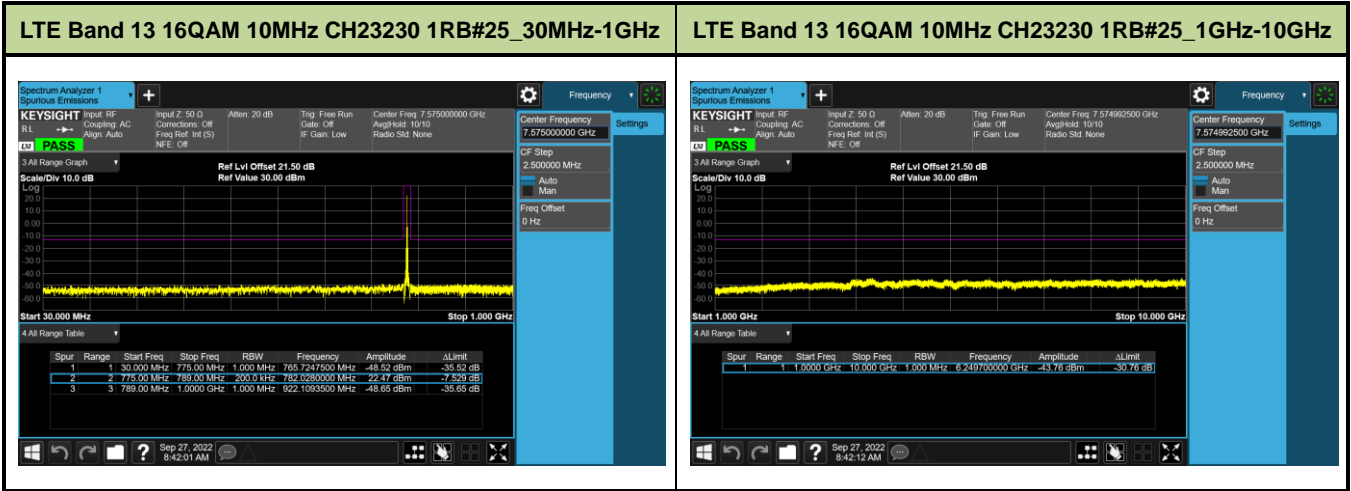

LTE Band 12 16QAM 10MHz CH23095 1RB#25_30MHz-1GHz

LTE Band 12 16QAM 10MHz CH23095 1RB#25_1GHz-10GHz

LTE Band 12 16QAM 10MHz CH23130 1RB#25_30MHz-1GHz

LTE Band 12 16QAM 10MHz CH23130 1RB#25_1GHz-10GHz

Test Mode			LTE Band 13			
Modulation	Channel	Frequency (MHz)	Bandwidth (MHz)	RB Size	RB Offset	Test Result
QPSK & 16QAM	23205	779.5	5M	1	12	Pass
	23230	782	5M	1	12	Pass
	23255	784.5	5M	1	12	Pass
	--	--	10M	1	25	Pass
	23230	782	10M	1	25	Pass
	--	--	10M	1	25	Pass