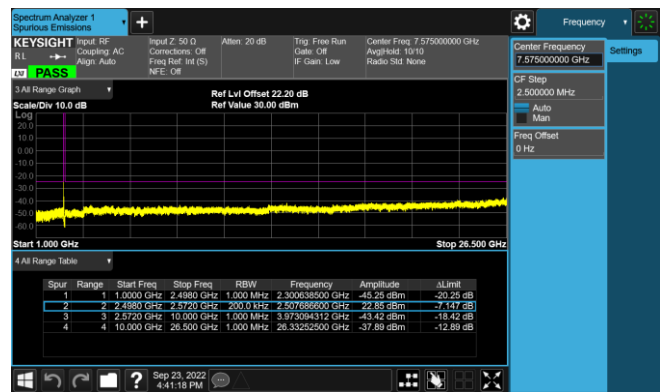

LTE Band 7 16QAM 15MHz CH20825 1RB#36_1GHz-25GHz