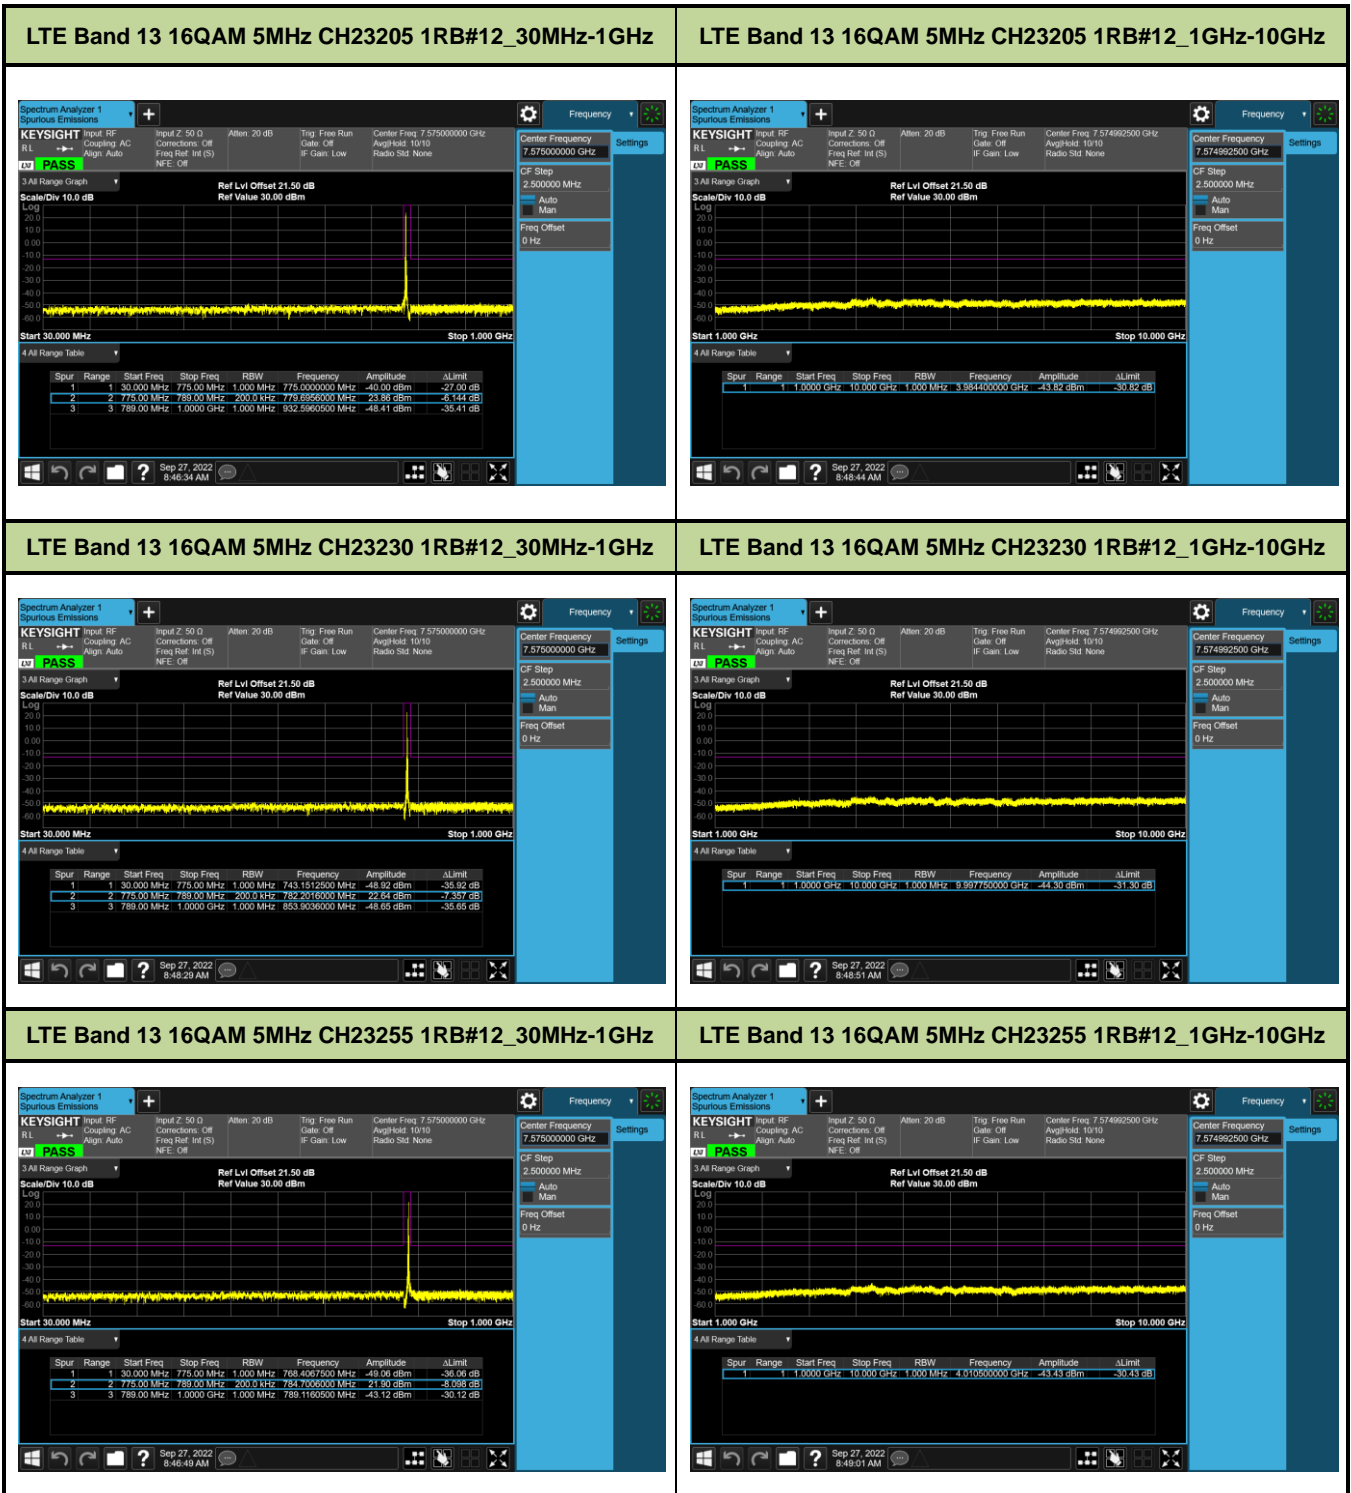

LTE Band 12 16QAM 5MHz CH23095 1RB#12_1GHz-10GHz

LTE Band 12 16QAM 5MHz CH23155 1RB#12_30MHz-1GHz

LTE Band 12 16QAM 5MHz CH23155 1RB#12_1GHz-10GHz

LTE Band 12 16QAM 10MHz CH23060 1RB#25_30MHz-1GHz

LTE Band 12 16QAM 10MHz CH23060 1RB#25_1GHz-10GHz

LTE Band 12 16QAM 10MHz CH23095 1RB#25_30MHz-1GHz

LTE Band 12 16QAM 10MHz CH23095 1RB#25_1GHz-10GHz

LTE Band 12 16QAM 10MHz CH23130 1RB#25_30MHz-1GHz

LTE Band 12 16QAM 10MHz CH23130 1RB#25_1GHz-10GHz

Test Mode			LTE Band 13			
Modulation	Channel	Frequency (MHz)	Bandwidth (MHz)	RB Size	RB Offset	Test Result
QPSK & 16QAM	23205	779.5	5M	1	12	Pass
	23230	782	5M	1	12	Pass
	23255	784.5	5M	1	12	Pass
	--	--	10M	1	25	Pass
	23230	782	10M	1	25	Pass
	--	--	10M	1	25	Pass

Test Mode			LTE Band 25			
Modulation	Channel	Frequency (MHz)	Bandwidth (MHz)	RB Size	RB Offset	Test Result
QPSK & 16QAM	26047	1850.7	1.4M	1	2	Pass
	26365	1882.5	1.4M	1	2	Pass
	26683	1914.3	1.4M	1	2	Pass
	26055	1851.5	3M	1	7	Pass
	26365	1882.5	3M	1	7	Pass
	26675	1913.5	3M	1	7	Pass
	26065	2852.5	5M	1	12	Pass
	26365	1882.5	5M	1	12	Pass
	26665	1912.5	5M	1	12	Pass
	26090	1855	10M	1	25	Pass
	26365	1882.5	10M	1	25	Pass
	26640	1910	10M	1	25	Pass
	26115	1857.5	15M	1	36	Pass
	26365	1882.5	15M	1	36	Pass
	26615	1905	15M	1	36	Pass
	26140	1860	20M	1	49	Pass
	26365	1882.5	20M	1	49	Pass
	26590	1905	20M	1	49	Pass