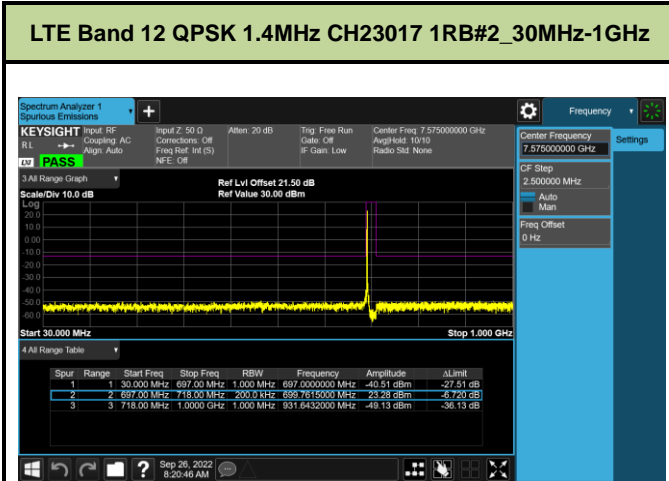

LTE Band 7 16QAM 20MHz CH21100 1RB#49_1GHz-25GHz

LTE Band 7 16QAM 20MHz CH21350 1RB#49_30MHz-1GHz

LTE Band 7 16QAM 20MHz CH21350 1RB#49_1GHz-25GHz

Test Mode			LTE Band 12			
Modulation	Channel	Frequency (MHz)	Bandwidth (MHz)	RB Size	RB Offset	Test Result
QPSK & 16QAM	23017	699.7	1.4M	1	2	Pass
	23095	707.5	1.4M	1	2	Pass
	23173	715.3	1.4M	1	2	Pass
	23025	700.5	3M	1	7	Pass
	23095	707.5	3M	1	7	Pass
	23165	714.5	3M	1	7	Pass
	23035	701.5	5M	1	12	Pass
	23095	707.5	5M	1	12	Pass
	23155	713.5	5M	1	12	Pass
	23060	704	10M	1	25	Pass
	23095	707.5	10M	1	25	Pass
	23130	711	10M	1	25	Pass