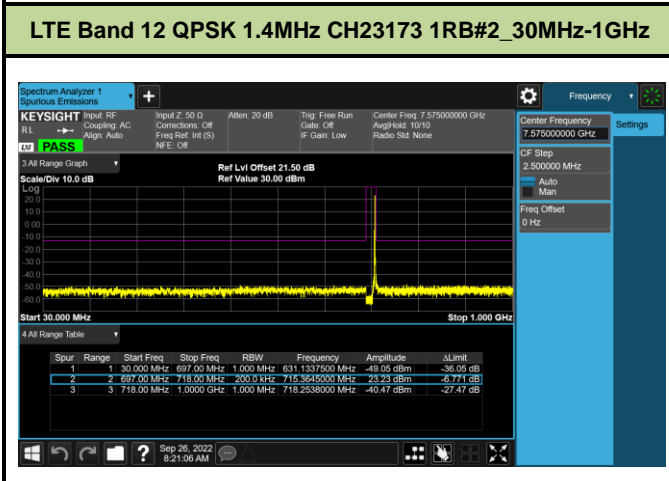

LTE Band 7 16QAM 20MHz CH21100 1RB#49_1GHz-25GHz

LTE Band 7 16QAM 20MHz CH21350 1RB#49_30MHz-1GHz

LTE Band 7 16QAM 20MHz CH21350 1RB#49_1GHz-25GHz

Test Mode			LTE Band 12			
Modulation	Channel	Frequency (MHz)	Bandwidth (MHz)	RB Size	RB Offset	Test Result
QPSK & 16QAM	23017	699.7	1.4M	1	2	Pass
	23095	707.5	1.4M	1	2	Pass
	23173	715.3	1.4M	1	2	Pass
	23025	700.5	3M	1	7	Pass
	23095	707.5	3M	1	7	Pass
	23165	714.5	3M	1	7	Pass
	23035	701.5	5M	1	12	Pass
	23095	707.5	5M	1	12	Pass
	23155	713.5	5M	1	12	Pass
	23060	704	10M	1	25	Pass
	23095	707.5	10M	1	25	Pass
	23130	711	10M	1	25	Pass