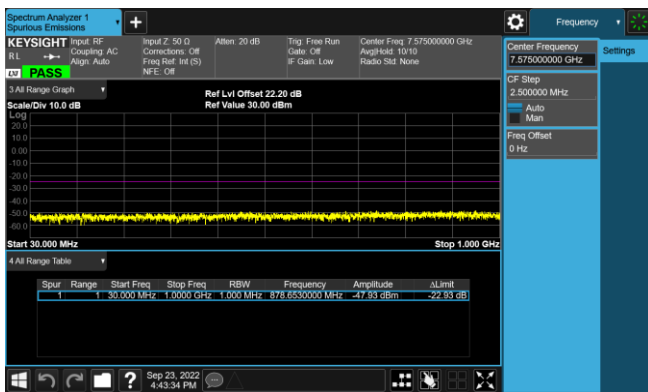

LTE Band 7 16QAM 15MHz CH20825 1RB#36_30MHz-1GHz