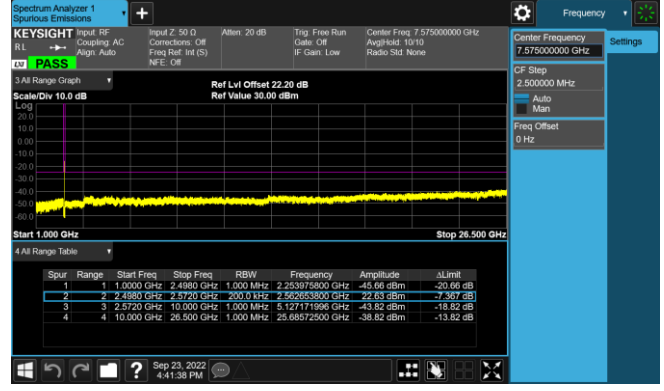

LTE Band 7 16QAM 15MHz CH21375 1RB#36_1GHz-25GHz