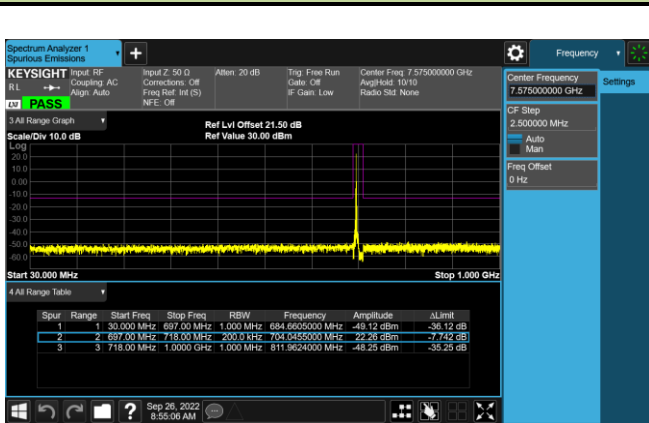

LTE Band 12 16QAM 10MHz CH23060 1RB#25_30MHz-1GHz