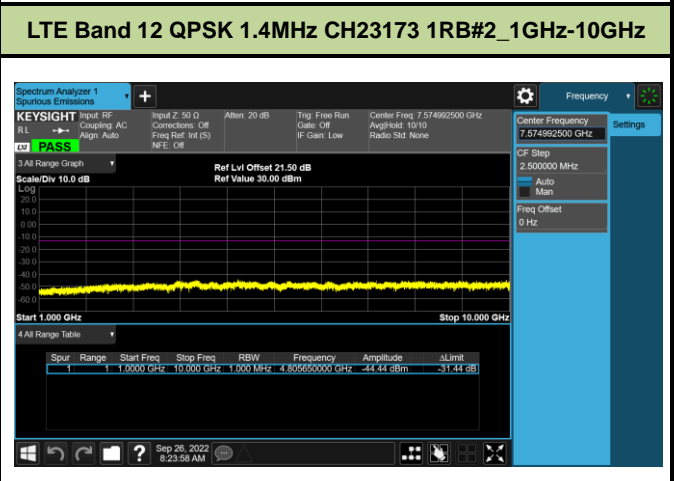

LTE Band 7 16QAM 20MHz CH21100 1RB#49_1GHz-25GHz

LTE Band 7 16QAM 20MHz CH21350 1RB#49_30MHz-1GHz

LTE Band 7 16QAM 20MHz CH21350 1RB#49_1GHz-25GHz

Test Mode			LTE Band 12			
Modulation	Channel	Frequency (MHz)	Bandwidth (MHz)	RB Size	RB Offset	Test Result
QPSK & 16QAM	23017	699.7	1.4M	1	2	Pass
	23095	707.5	1.4M	1	2	Pass
	23173	715.3	1.4M	1	2	Pass
	23025	700.5	3M	1	7	Pass
	23095	707.5	3M	1	7	Pass
	23165	714.5	3M	1	7	Pass
	23035	701.5	5M	1	12	Pass
	23095	707.5	5M	1	12	Pass
	23155	713.5	5M	1	12	Pass
	23060	704	10M	1	25	Pass
	23095	707.5	10M	1	25	Pass
	23130	711	10M	1	25	Pass