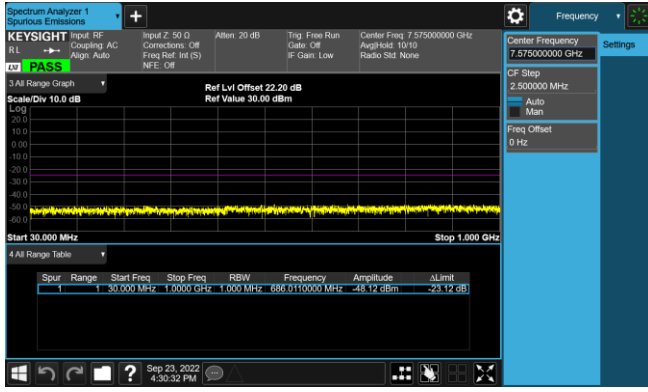

LTE Band 7 16QAM 10MHz CH20800 1RB#25_30MHz-1GHz

LTE Band 7 16QAM 10MHz CH20800 1RB#25_1GHz-25GHz

LTE Band 7 16QAM 10MHz CH21100 1RB#25_30MHz-1GHz

LTE Band 7 16QAM 10MHz CH21100 1RB#25_1GHz-25GHz

LTE Band 7 16QAM 10MHz CH21400 1RB#25_30MHz-1GHz

LTE Band 7 16QAM 10MHz CH21400 1RB#25_1GHz-25GHz

LTE Band 7 16QAM 15MHz CH20825 1RB#36_30MHz-1GHz

LTE Band 7 16QAM 15MHz CH20825 1RB#36_1GHz-25GHz

LTE Band 7 16QAM 15MHz CH21100 1RB#36_30MHz-1GHz

LTE Band 7 16QAM 15MHz CH21100 1RB#36_1GHz-25GHz