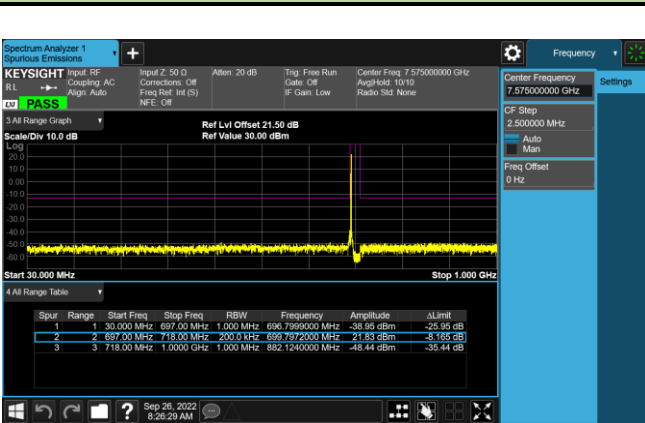

LTE Band 12 16QAM 1.4MHz CH23017 1RB#2_30MHz-1GHz