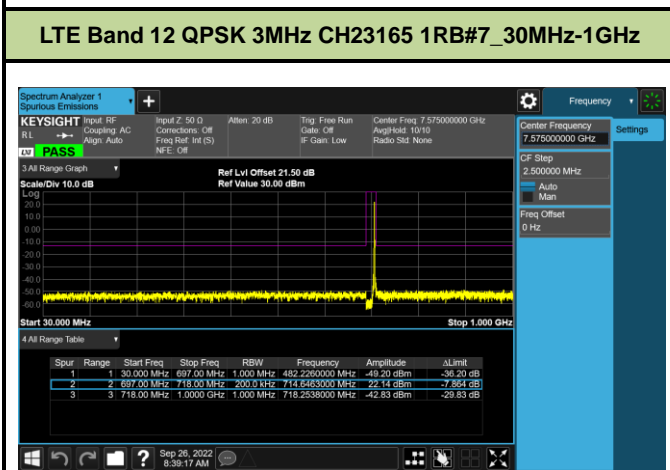

LTE Band 7 16QAM 20MHz CH21100 1RB#49_1GHz-25GHz

LTE Band 7 16QAM 20MHz CH21350 1RB#49_30MHz-1GHz

LTE Band 7 16QAM 20MHz CH21350 1RB#49_1GHz-25GHz

Test Mode			LTE Band 12			
Modulation	Channel	Frequency (MHz)	Bandwidth (MHz)	RB Size	RB Offset	Test Result
QPSK & 16QAM	23017	699.7	1.4M	1	2	Pass
	23095	707.5	1.4M	1	2	Pass
	23173	715.3	1.4M	1	2	Pass
	23025	700.5	3M	1	7	Pass
	23095	707.5	3M	1	7	Pass
	23165	714.5	3M	1	7	Pass
	23035	701.5	5M	1	12	Pass
	23095	707.5	5M	1	12	Pass
	23155	713.5	5M	1	12	Pass
	23060	704	10M	1	25	Pass
	23095	707.5	10M	1	25	Pass
	23130	711	10M	1	25	Pass