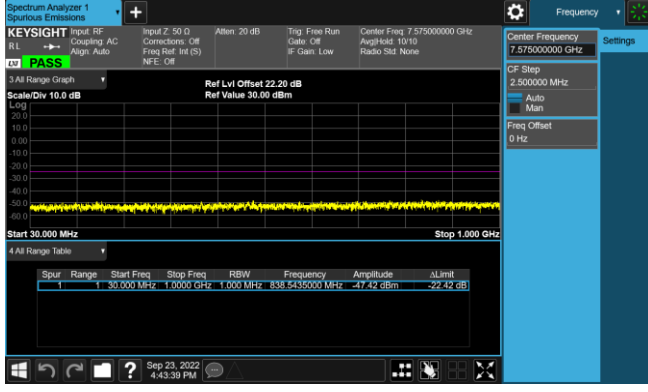

LTE Band 7 16QAM 10MHz CH21400 1RB#25_1GHz-25GHz

LTE Band 7 16QAM 15MHz CH20825 1RB#36_30MHz-1GHz

LTE Band 7 16QAM 15MHz CH20825 1RB#36_1GHz-25GHz

LTE Band 7 16QAM 15MHz CH21100 1RB#36_30MHz-1GHz

LTE Band 7 16QAM 15MHz CH21100 1RB#36_1GHz-25GHz