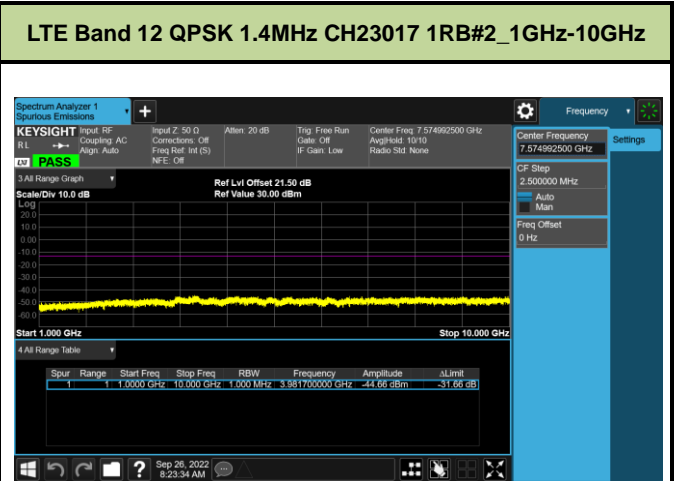

LTE Band 7 16QAM 20MHz CH21100 1RB#49_1GHz-25GHz

LTE Band 7 16QAM 20MHz CH21350 1RB#49_30MHz-1GHz

LTE Band 7 16QAM 20MHz CH21350 1RB#49_1GHz-25GHz

Test Mode			LTE Band 12			
Modulation	Channel	Frequency (MHz)	Bandwidth (MHz)	RB Size	RB Offset	Test Result
QPSK & 16QAM	23017	699.7	1.4M	1	2	Pass
	23095	707.5	1.4M	1	2	Pass
	23173	715.3	1.4M	1	2	Pass
	23025	700.5	3M	1	7	Pass
	23095	707.5	3M	1	7	Pass
	23165	714.5	3M	1	7	Pass
	23035	701.5	5M	1	12	Pass
	23095	707.5	5M	1	12	Pass
	23155	713.5	5M	1	12	Pass
	23060	704	10M	1	25	Pass
	23095	707.5	10M	1	25	Pass
	23130	711	10M	1	25	Pass