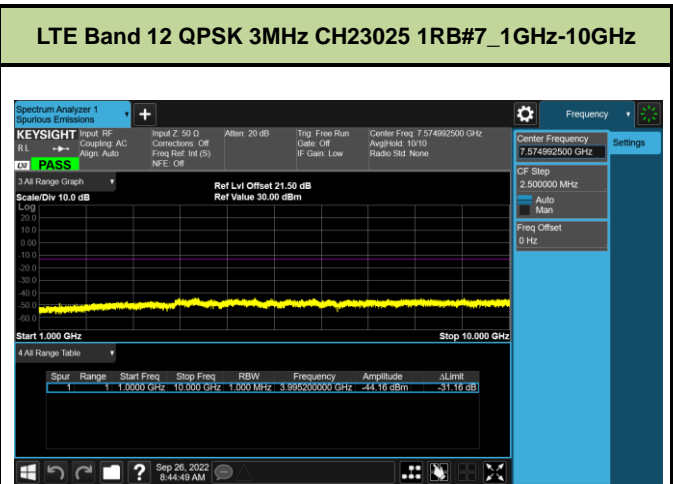

LTE Band 7 16QAM 20MHz CH21100 1RB#49_1GHz-25GHz

LTE Band 7 16QAM 20MHz CH21350 1RB#49_30MHz-1GHz

LTE Band 7 16QAM 20MHz CH21350 1RB#49_1GHz-25GHz

Test Mode			LTE Band 12			
Modulation	Channel	Frequency (MHz)	Bandwidth (MHz)	RB Size	RB Offset	Test Result
QPSK & 16QAM	23017	699.7	1.4M	1	2	Pass
	23095	707.5	1.4M	1	2	Pass
	23173	715.3	1.4M	1	2	Pass
	23025	700.5	3M	1	7	Pass
	23095	707.5	3M	1	7	Pass
	23165	714.5	3M	1	7	Pass
	23035	701.5	5M	1	12	Pass
	23095	707.5	5M	1	12	Pass
	23155	713.5	5M	1	12	Pass
	23060	704	10M	1	25	Pass
	23095	707.5	10M	1	25	Pass
	23130	711	10M	1	25	Pass