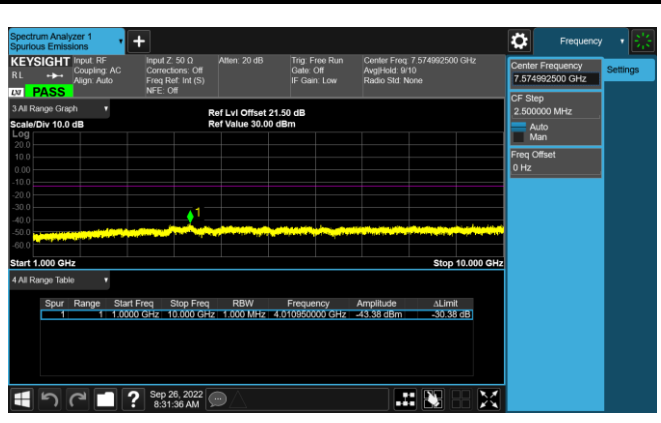

LTE Band 12 16QAM 1.4MHz CH23095 1RB#2_1GHz-10GHz