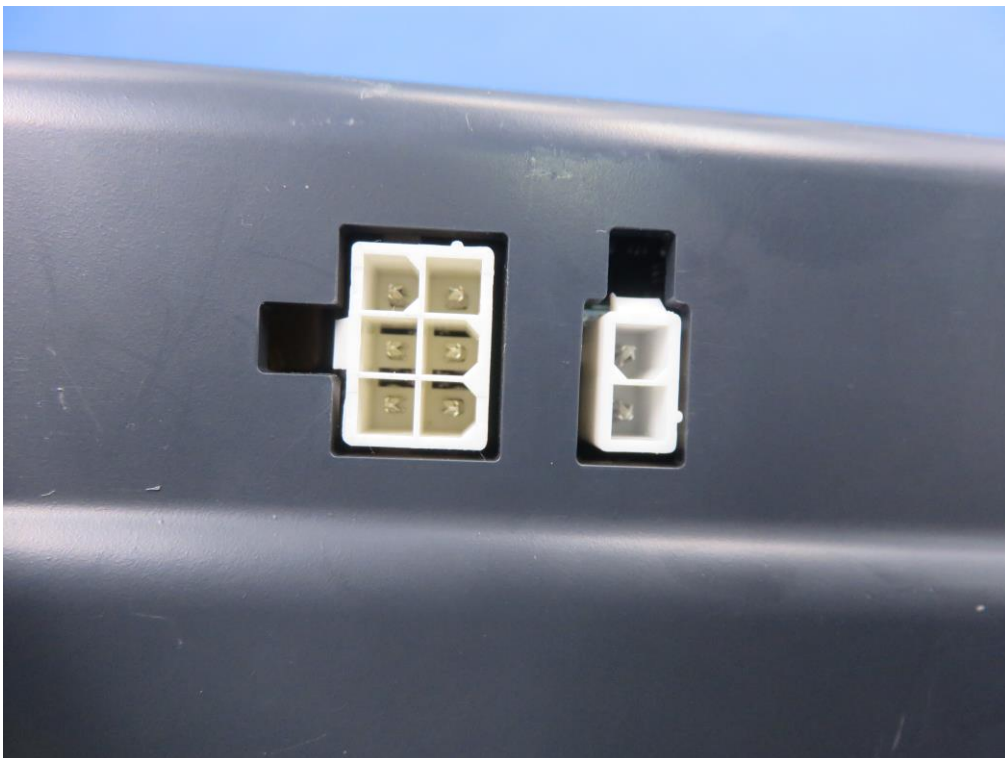

# External Photos

**Model: KA20IC2**  
**TOTAL VIEW OF EUT**

**TOP VIEW OF EUT**

BOTTOM VIEW OF EUT

FRONT VIEW OF EUT

BACK VIEW OF EUT

LEFT VIEW OF EUT

RIGHT VIEW OF EUT

VIEW OF EUT(PORT)

Adapter

Model: KA21IC  
TOP VIEW OF EUT

BOTTOM VIEW OF EUT

FRONT VIEW OF EUT

BACK VIEW OF EUT

LEFT VIEW OF EUT

RIGHT VIEW OF EUT