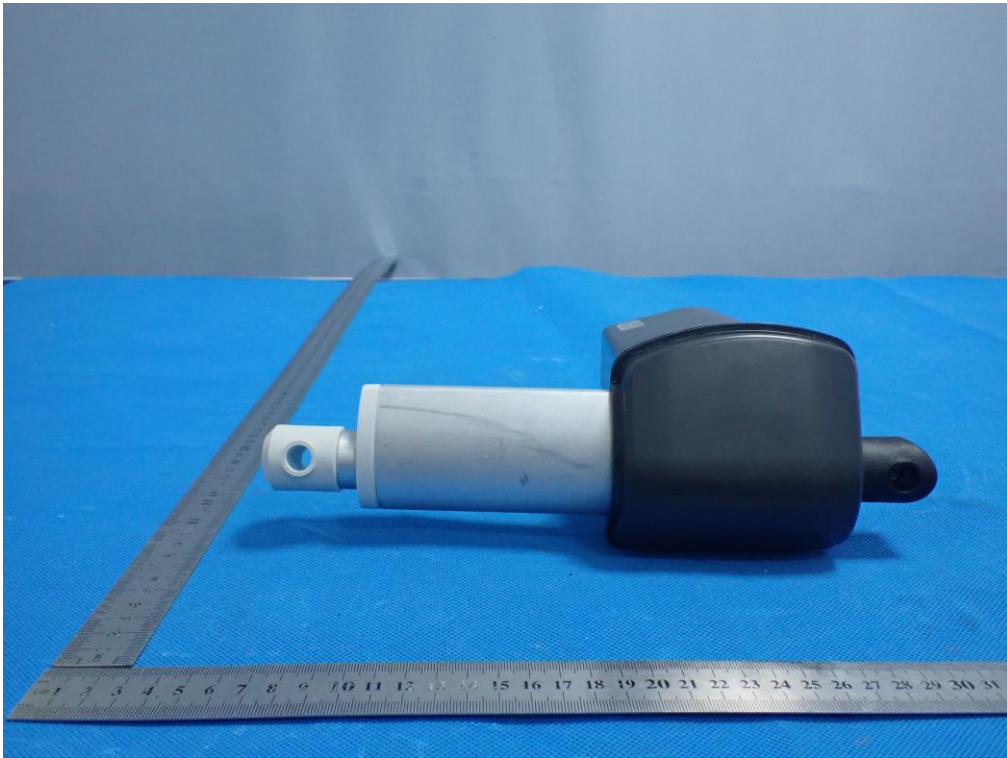

# External Photos

**Model: KA20IC2**  
**TOTAL VIEW OF EUT**

**TOP VIEW OF EUT**

BOTTOM VIEW OF EUT

FRONT VIEW OF EUT

BACK VIEW OF EUT

LEFT VIEW OF EUT

RIGHT VIEW OF EUT

VIEW OF EUT(PORT)

Adapter

Model: KA21IC  
TOP VIEW OF EUT

BOTTOM VIEW OF EUT

FRONT VIEW OF EUT

BACK VIEW OF EUT

LEFT VIEW OF EUT

RIGHT VIEW OF EUT