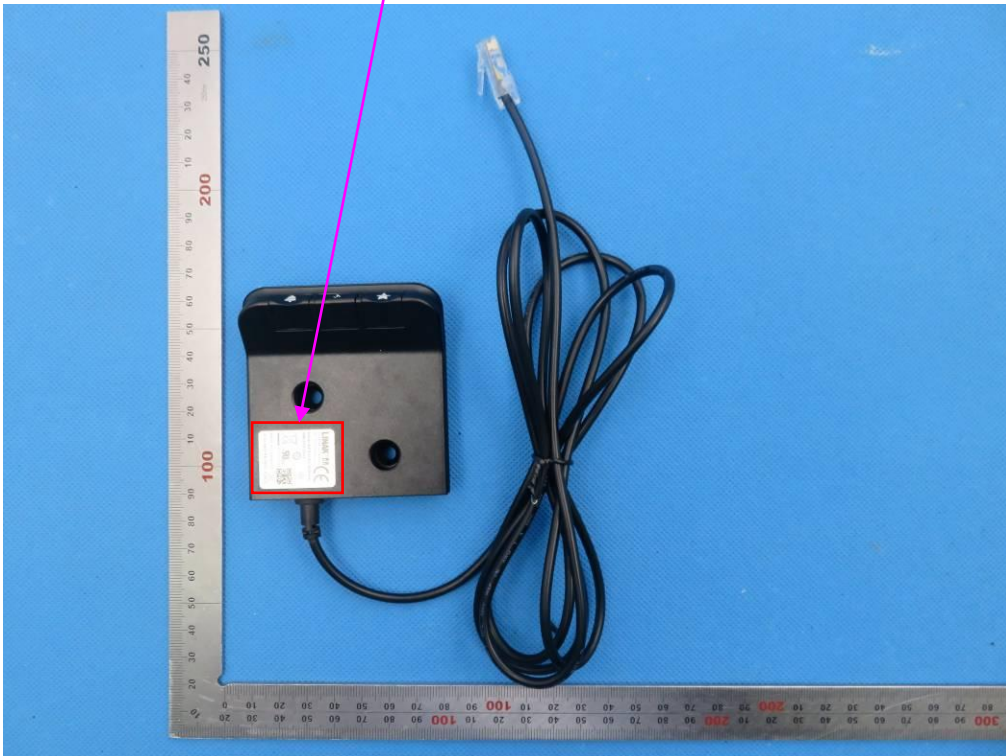

## FCC ID+IC Label Location

Brand: LINAK  
FCC ID: XBE-DPG1B  
IC: 12338B-DPG1B  
HVIN: DPG1B

Brand: LINAK  
FCC ID: XBE-DPG1B  
IC: 12338B-DPG1B  
HVIN: DPG1C