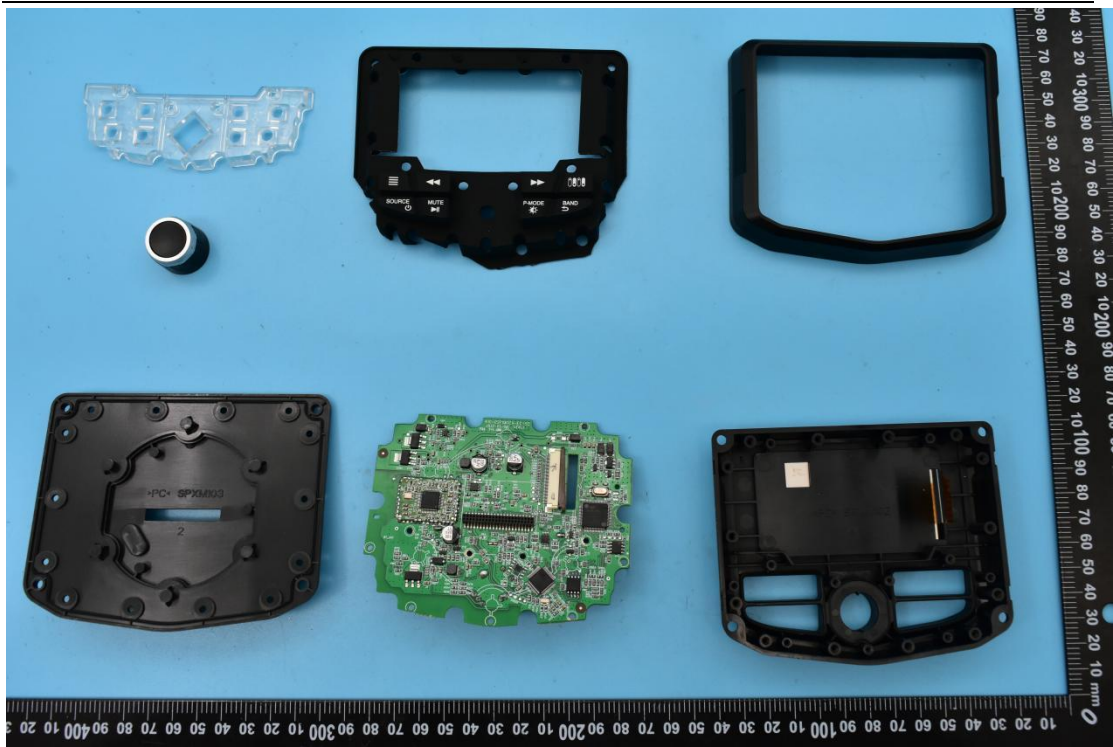

FCC ID: XBD-SPXM1, IC: 10801A-SPXM1N

Internal Photos

1. EUT uncover view

2. Antenna view