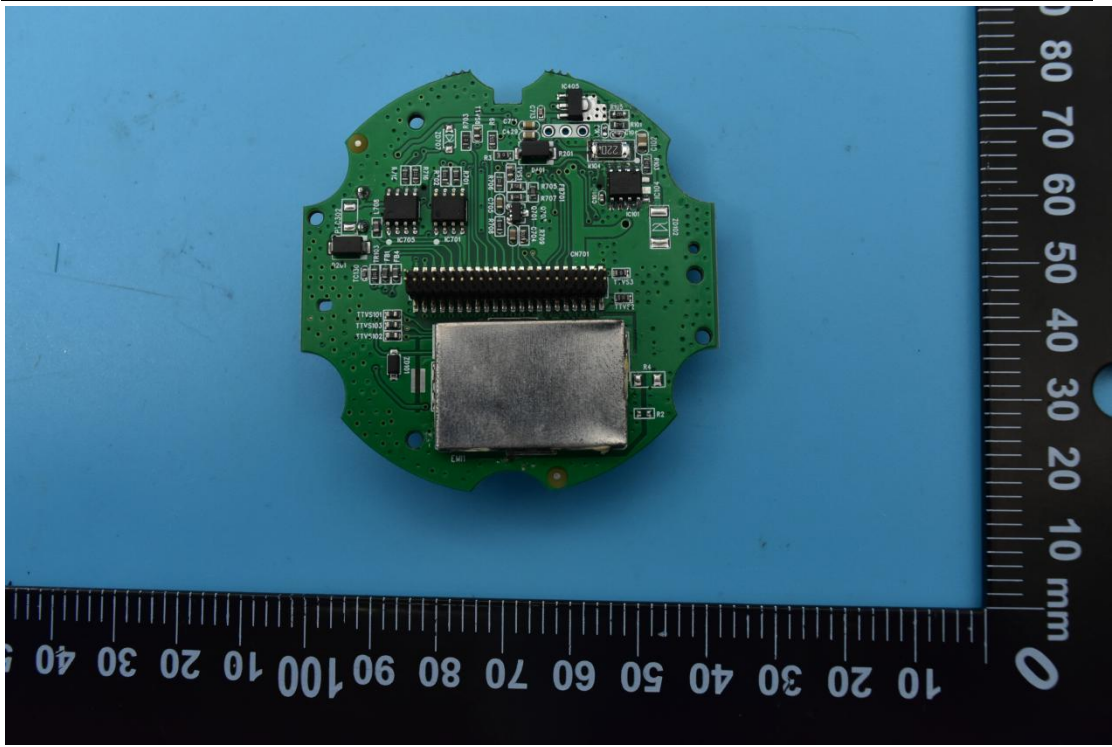

FCC ID: XBD-SPXM1, IC: 10801A-SPXM1N

Internal Photos

1. EUT uncover view

2. Antenna view