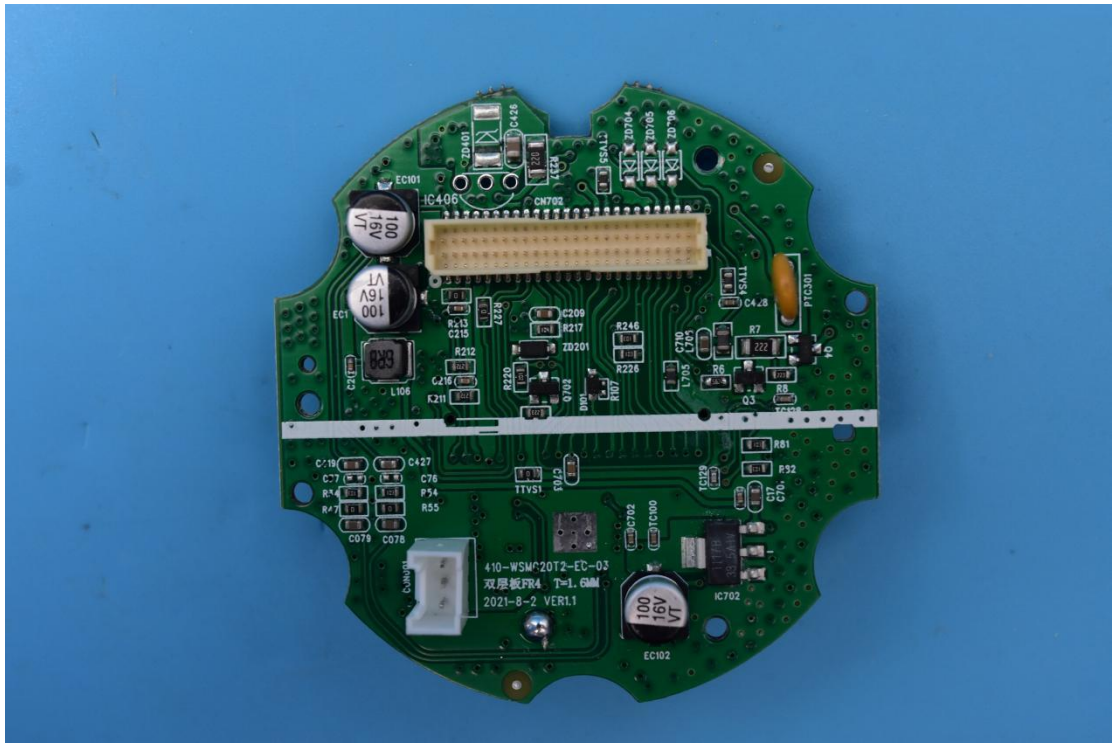

FCC ID: XBD-SPXM1, IC: 10801A-SPXM1N

Internal Photos

1. EUT uncover view

2. Antenna view