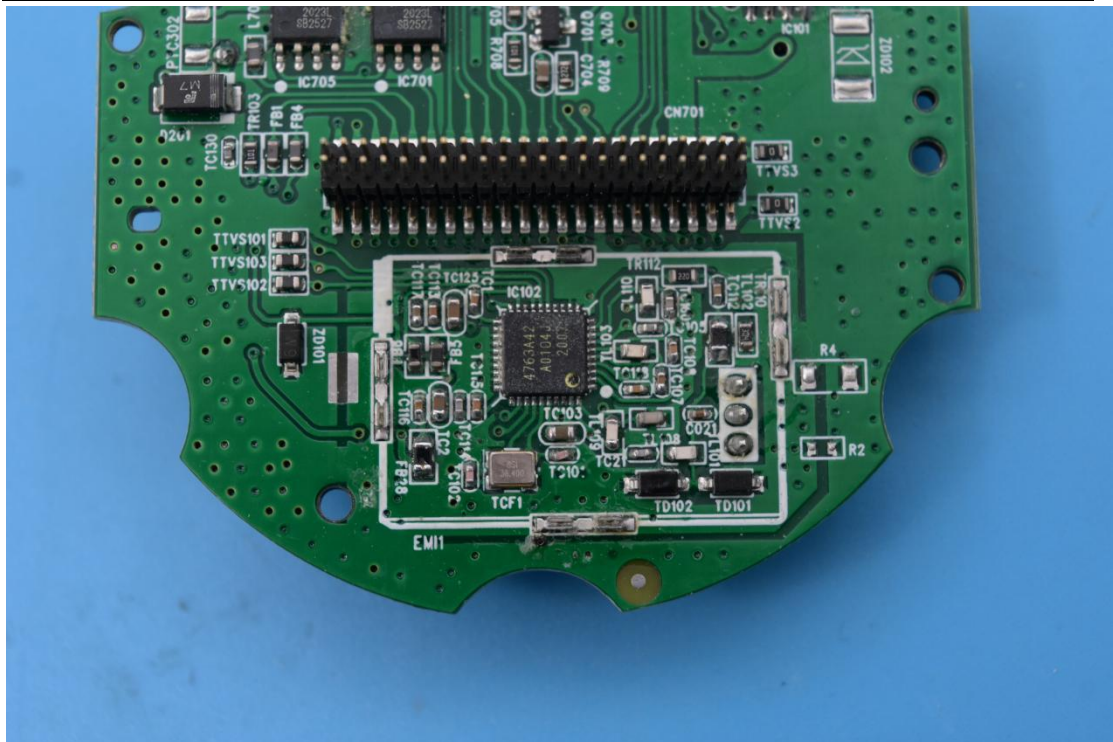

FCC ID: XBD-SPXM1, IC: 10801A-SPXM1N

Internal Photos

1. EUT uncover view

2. Antenna view