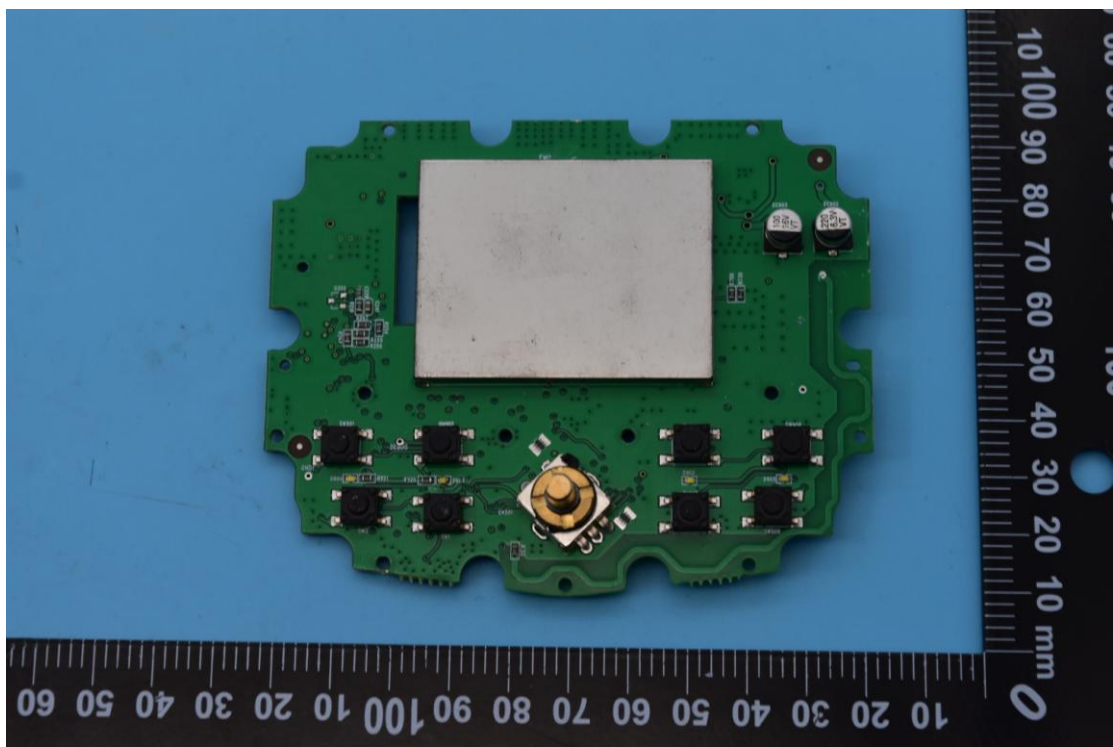

FCC ID: XBD-SPXM1, IC: 10801A-SPXM1N

Internal Photos

1. EUT uncover view

2. Antenna view