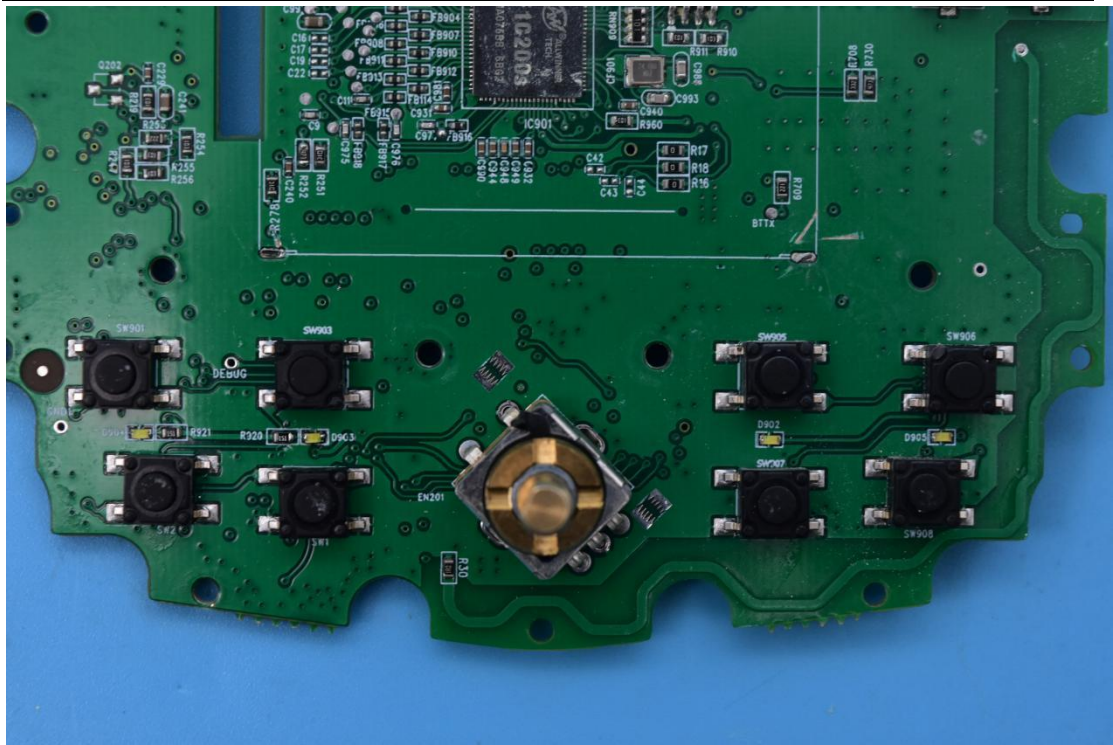

FCC ID: XBD-SPXM1, IC: 10801A-SPXM1N

Internal Photos

1. EUT uncover view

2. Antenna view