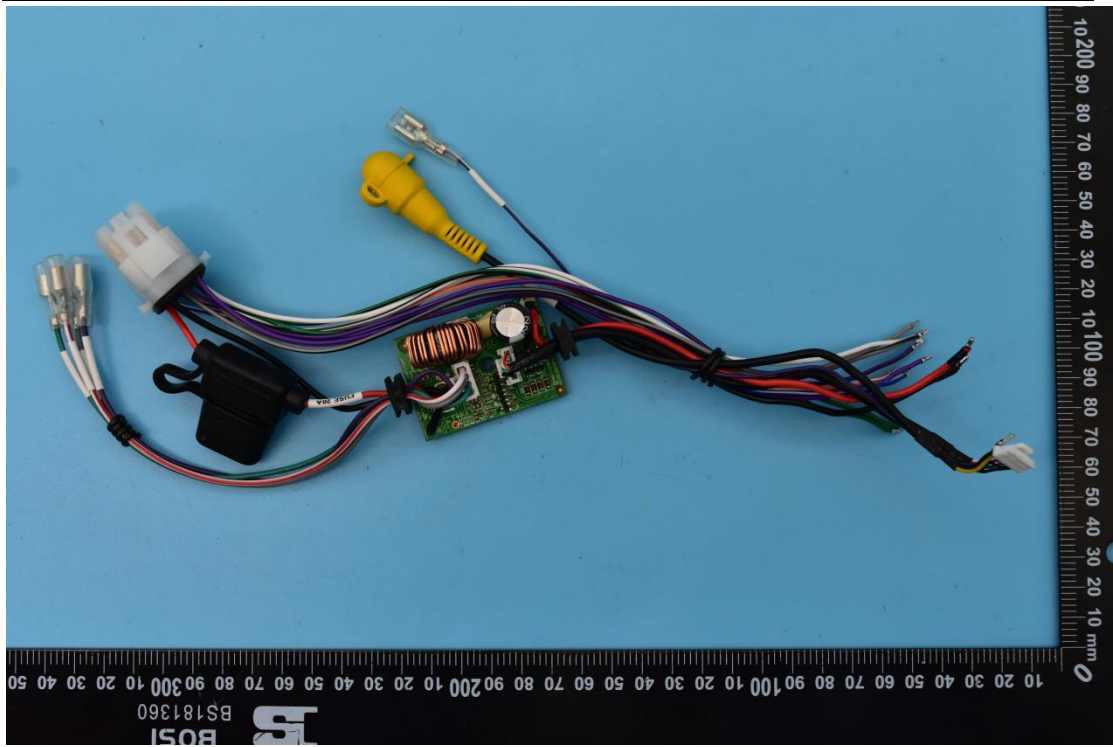

FCC ID: XBD-SPXM1, IC: 10801A-SPXM1N

Internal Photos

1. EUT uncover view

2. Antenna view