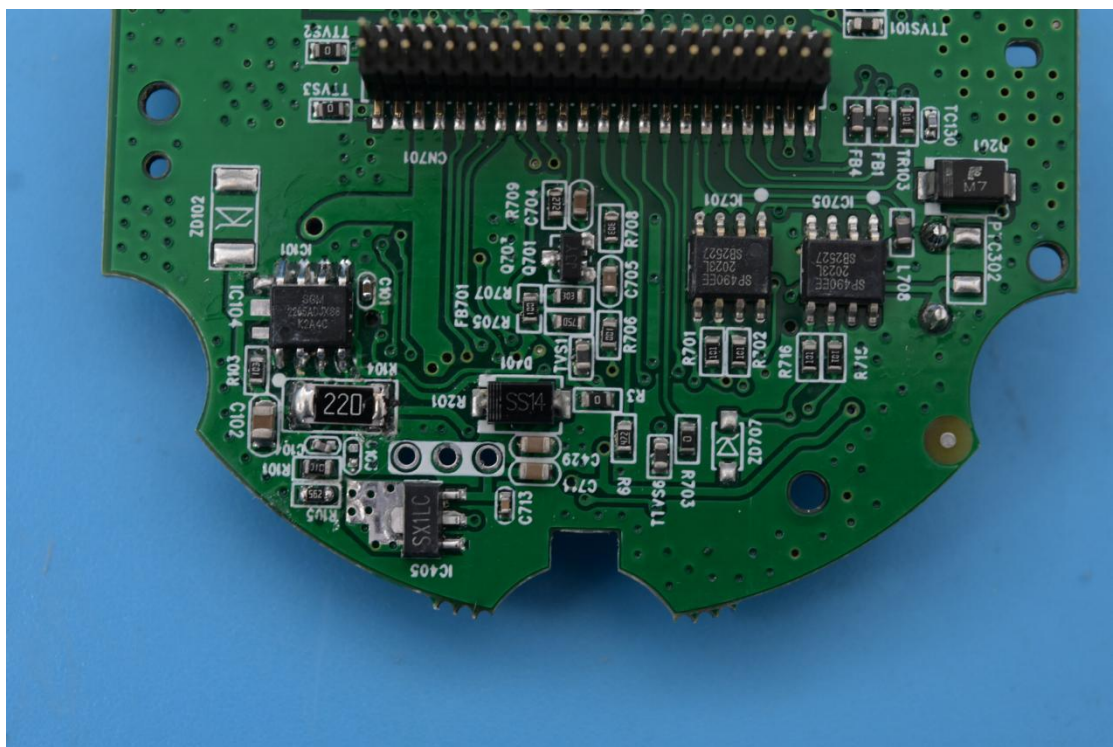

FCC ID: XBD-SPXM1, IC: 10801A-SPXM1N

Internal Photos

1. EUT uncover view

2. Antenna view