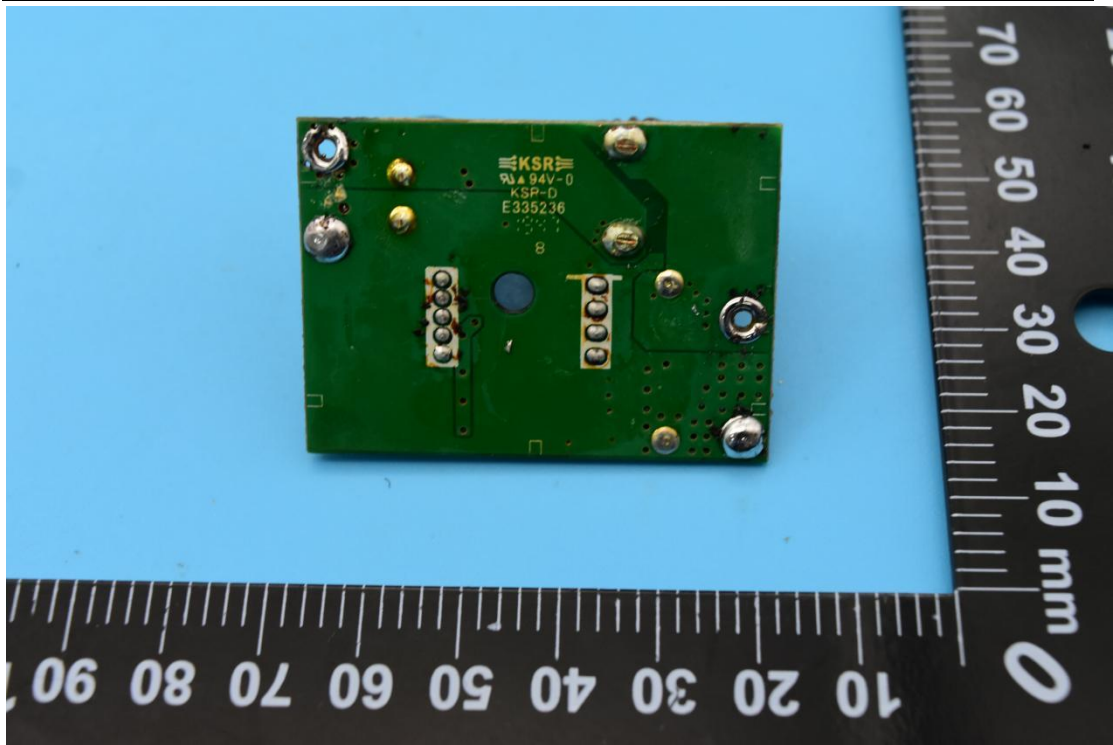

FCC ID: XBD-SPXM1, IC: 10801A-SPXM1N

Internal Photos

1. EUT uncover view

2. Antenna view