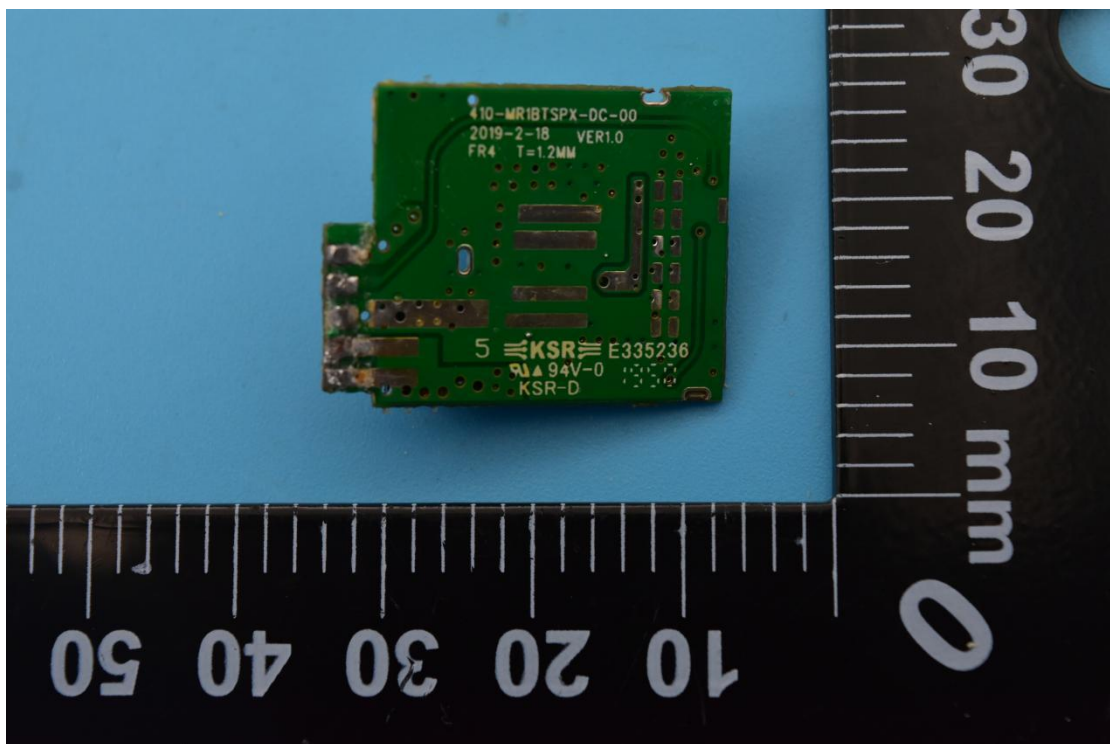

FCC ID: XBD-SPXM1, IC: 10801A-SPXM1N

Internal Photos

1. EUT uncover view

2. Antenna view