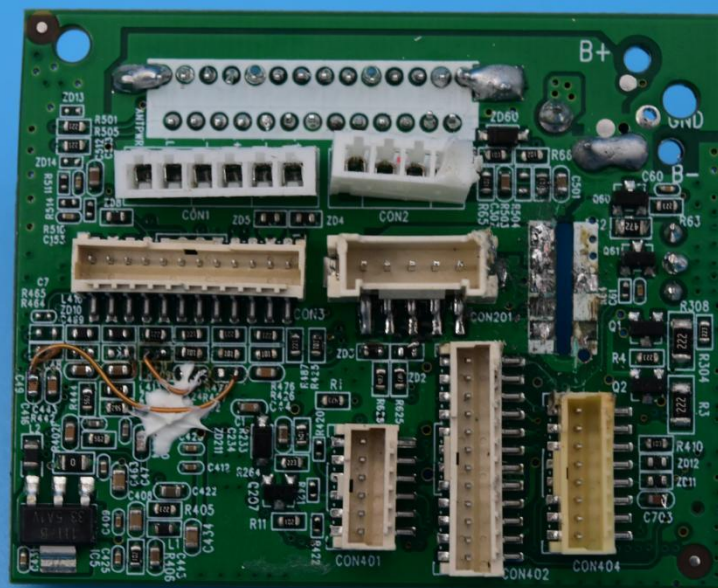

FCC ID: XBD-SPXM1, IC: 10801A-SPXM1N

Internal Photos

1. EUT uncover view

2. Antenna view