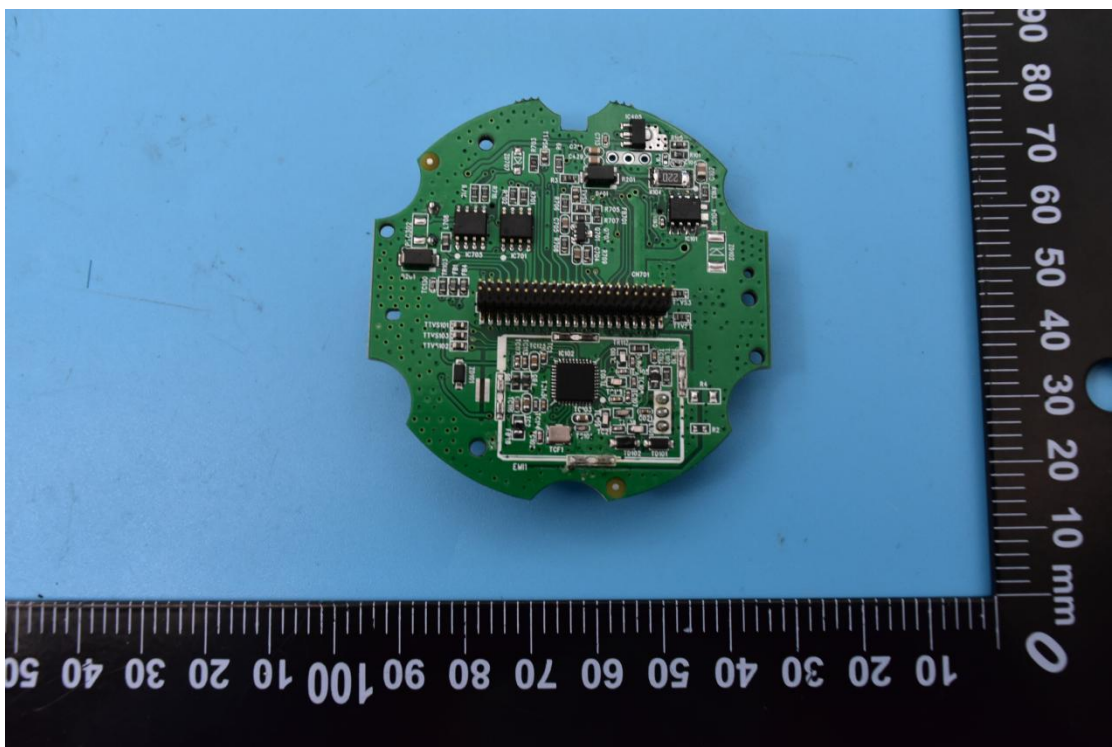

FCC ID: XBD-SPXM1, IC: 10801A-SPXM1N

Internal Photos

1. EUT uncover view

2. Antenna view