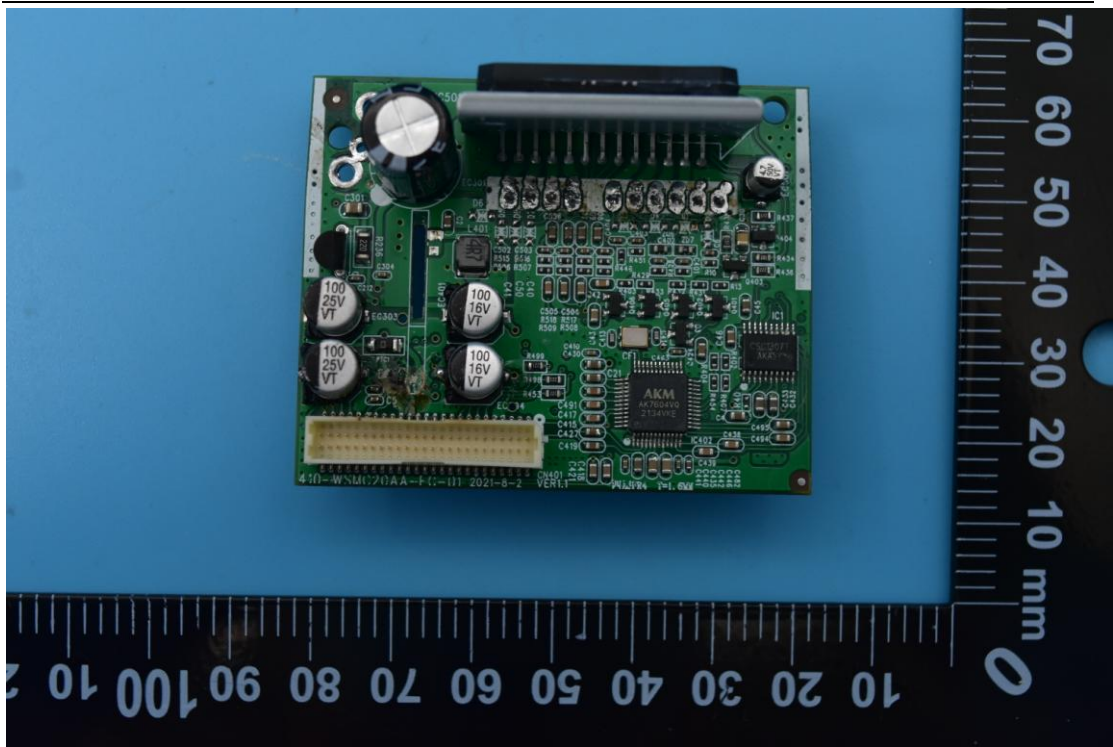

FCC ID: XBD-SPXM1, IC: 10801A-SPXM1N

Internal Photos

1. EUT uncover view

2. Antenna view