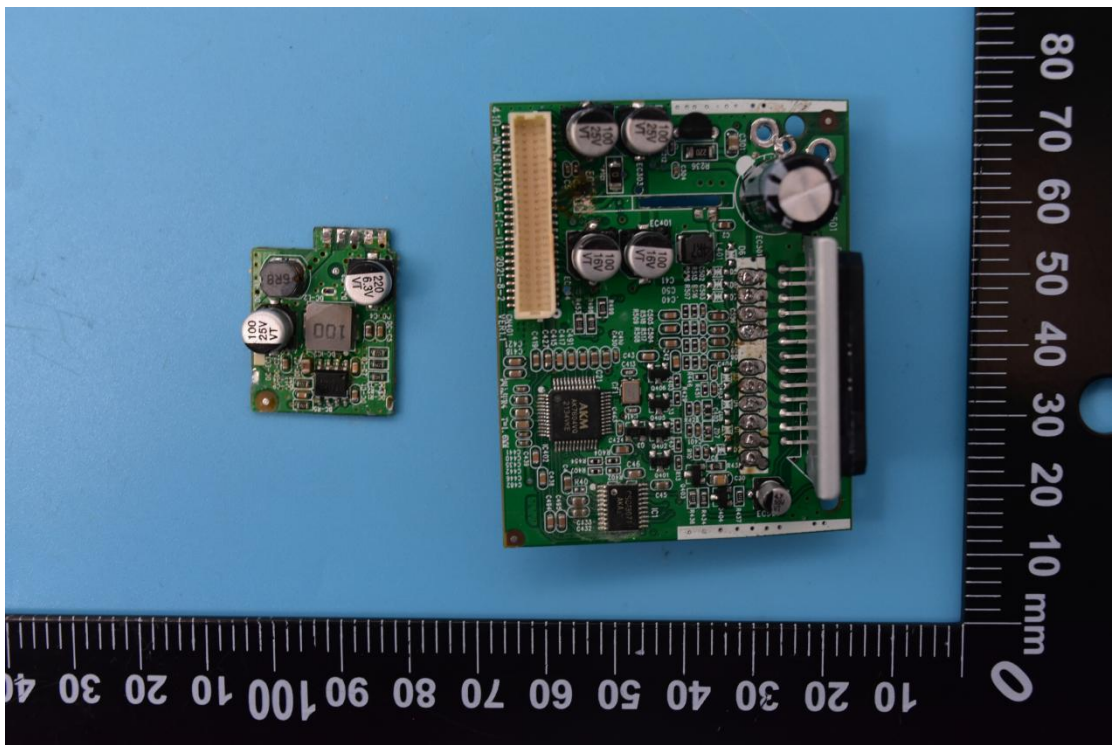

FCC ID: XBD-SPXM1, IC: 10801A-SPXM1N

Internal Photos

1. EUT uncover view

2. Antenna view