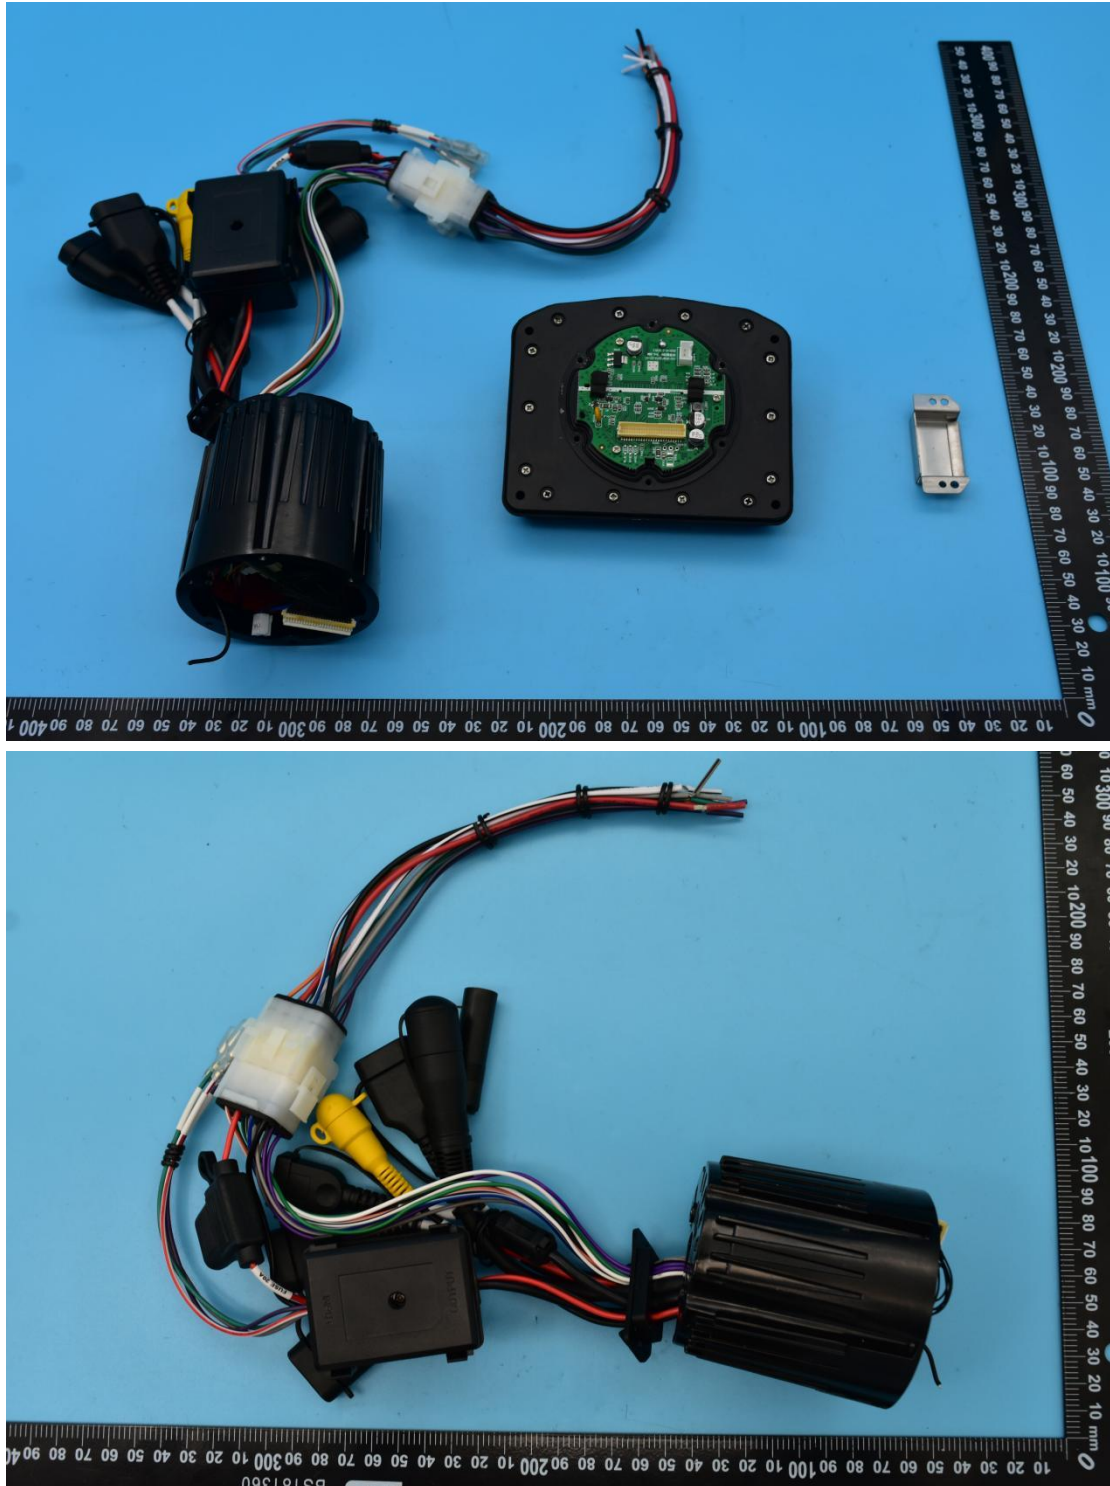

FCC ID: XBD-SPXM1, IC: 10801A-SPXM1N

Internal Photos

1. EUT uncover view

2. Antenna view