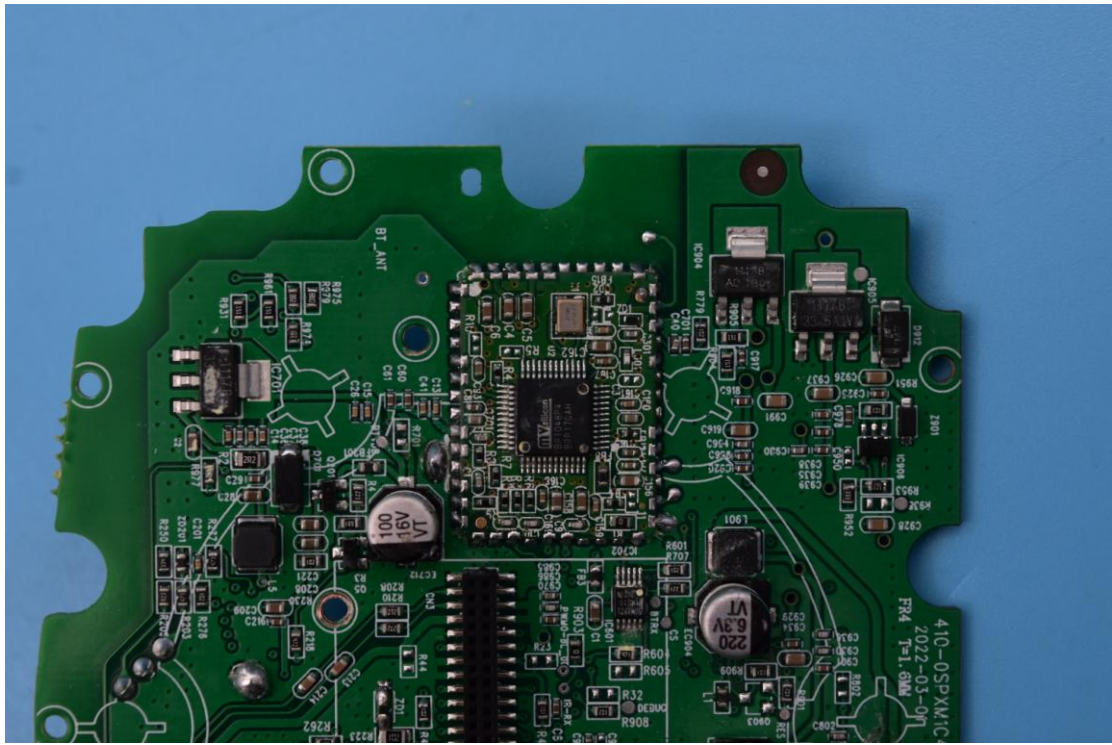

FCC ID: XBD-SPXM1, IC: 10801A-SPXM1N

Internal Photos

1. EUT uncover view

2. Antenna view