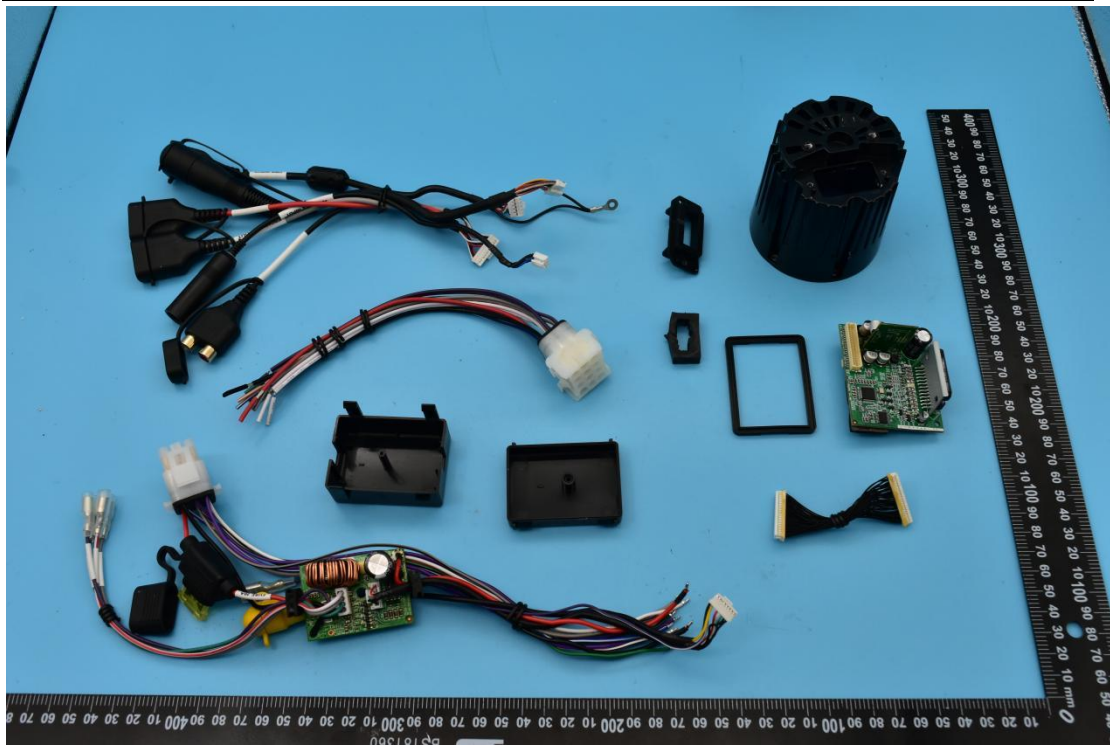

FCC ID: XBD-SPXM1, IC: 10801A-SPXM1N

Internal Photos

1. EUT uncover view

2. Antenna view