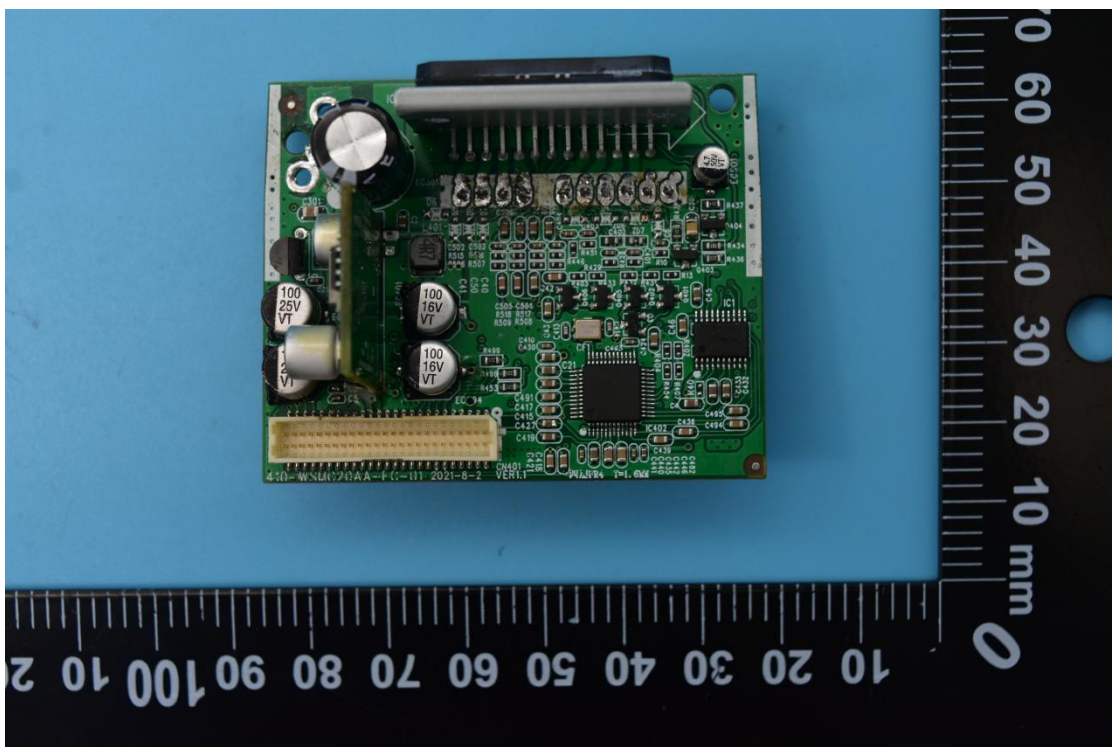

FCC ID: XBD-SPXM1, IC: 10801A-SPXM1N

Internal Photos

1. EUT uncover view

2. Antenna view