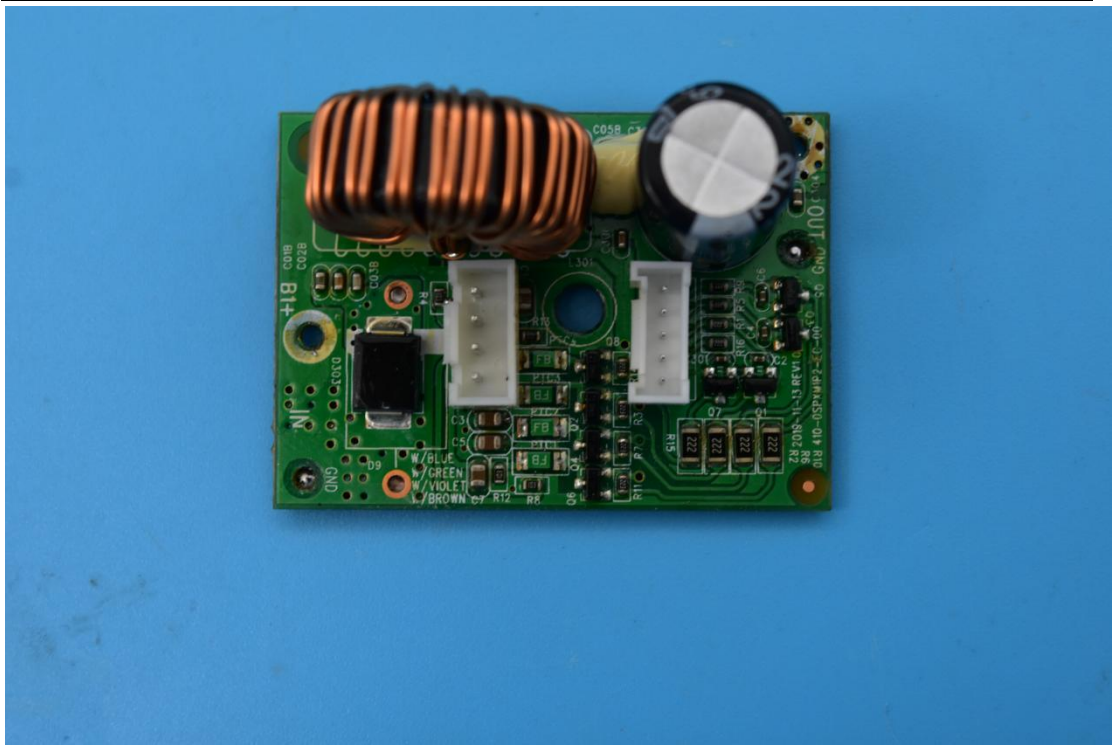

FCC ID: XBD-SPXM1, IC: 10801A-SPXM1N

Internal Photos

1. EUT uncover view

2. Antenna view