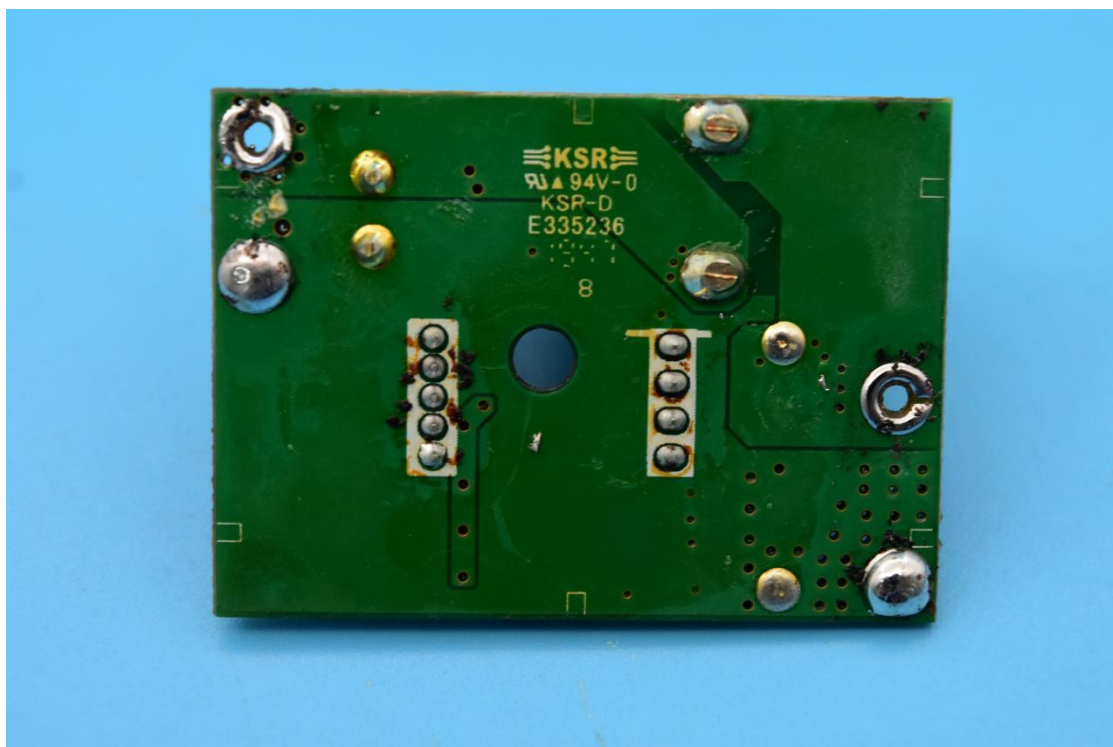

FCC ID: XBD-SPXM1, IC: 10801A-SPXM1N

Internal Photos

1. EUT uncover view

2. Antenna view