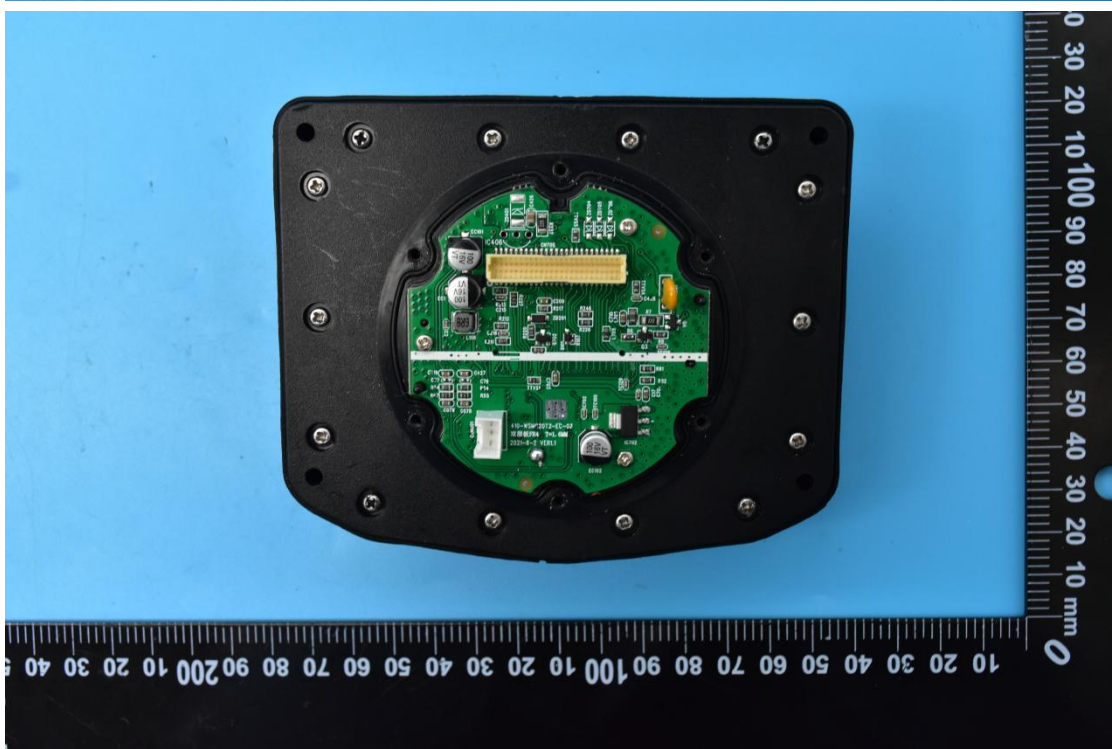

FCC ID: XBD-SPXM1, IC: 10801A-SPXM1N

Internal Photos

1. EUT uncover view

2. Antenna view