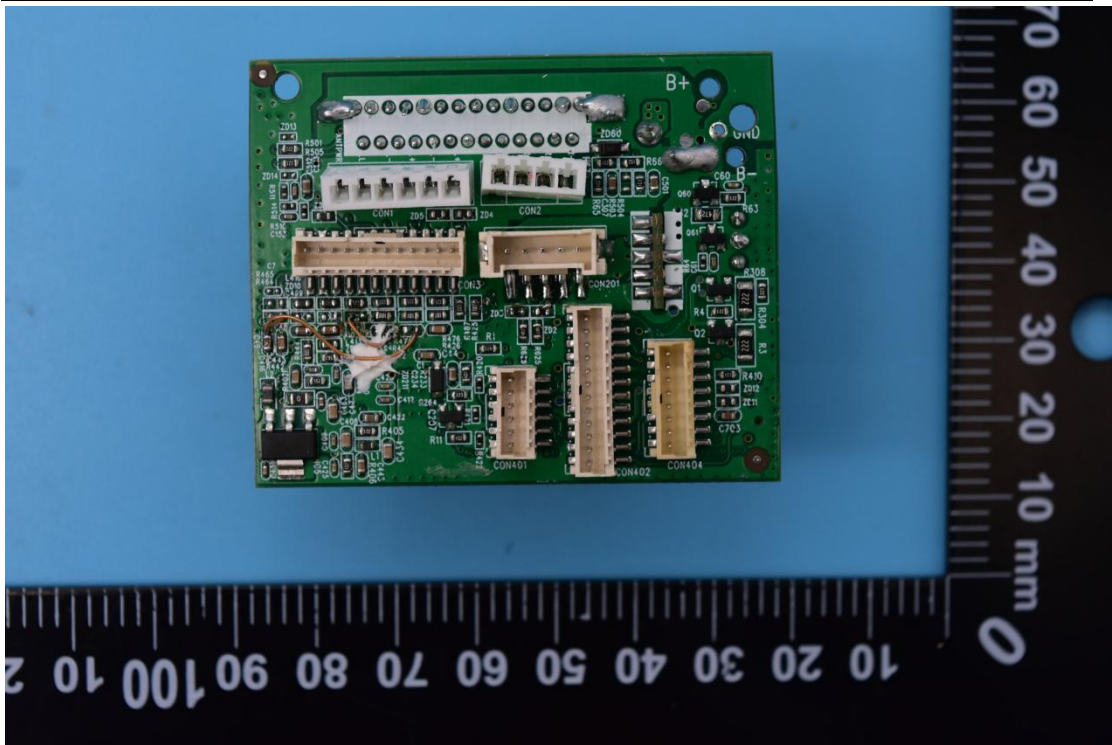

FCC ID: XBD-SPXM1, IC: 10801A-SPXM1N

Internal Photos

1. EUT uncover view

2. Antenna view