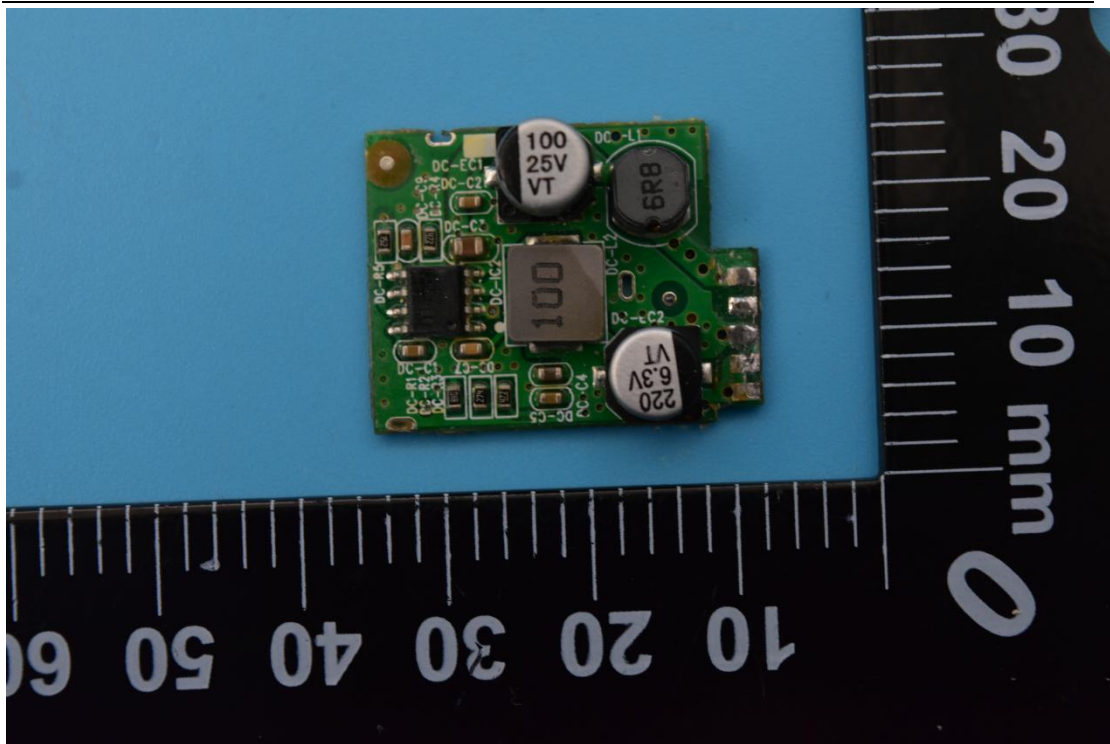

FCC ID: XBD-SPXM1, IC: 10801A-SPXM1N

Internal Photos

1. EUT uncover view

2. Antenna view