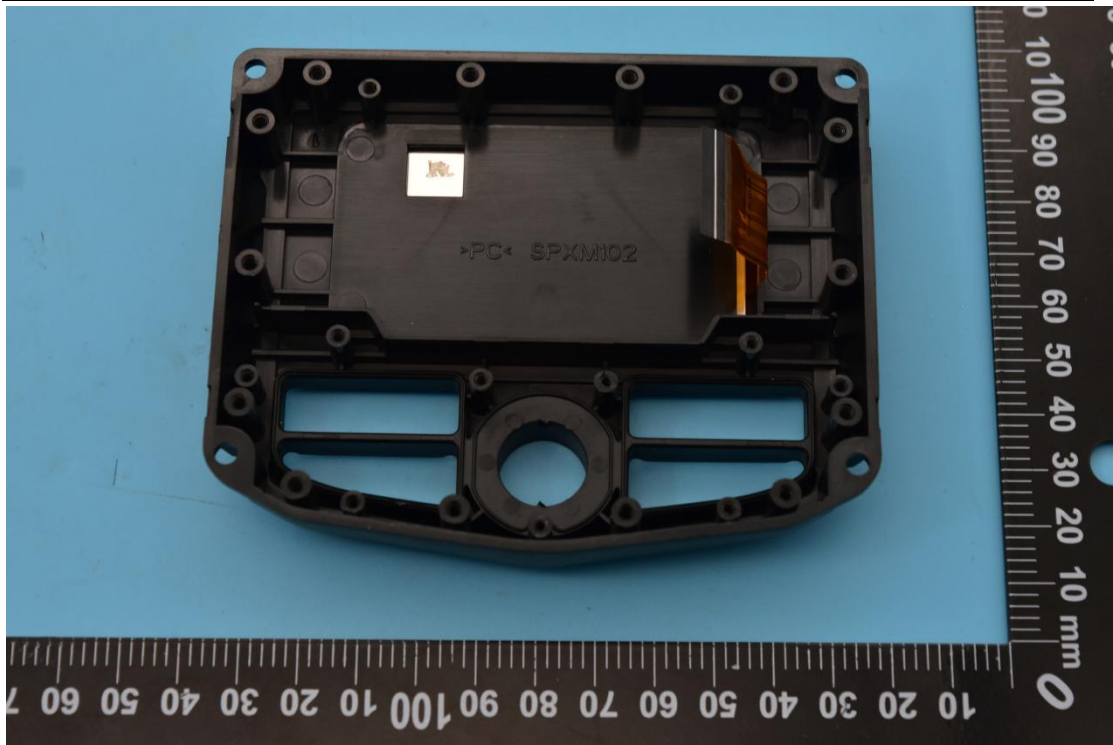

FCC ID: XBD-SPXM1, IC: 10801A-SPXM1N

Internal Photos

1. EUT uncover view

2. Antenna view