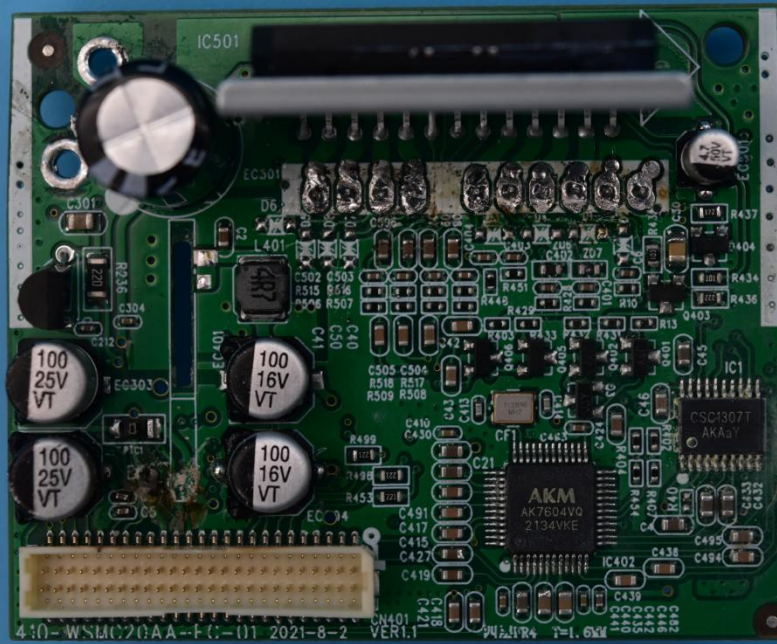

FCC ID: XBD-SPXM1, IC: 10801A-SPXM1N

Internal Photos

1. EUT uncover view

2. Antenna view