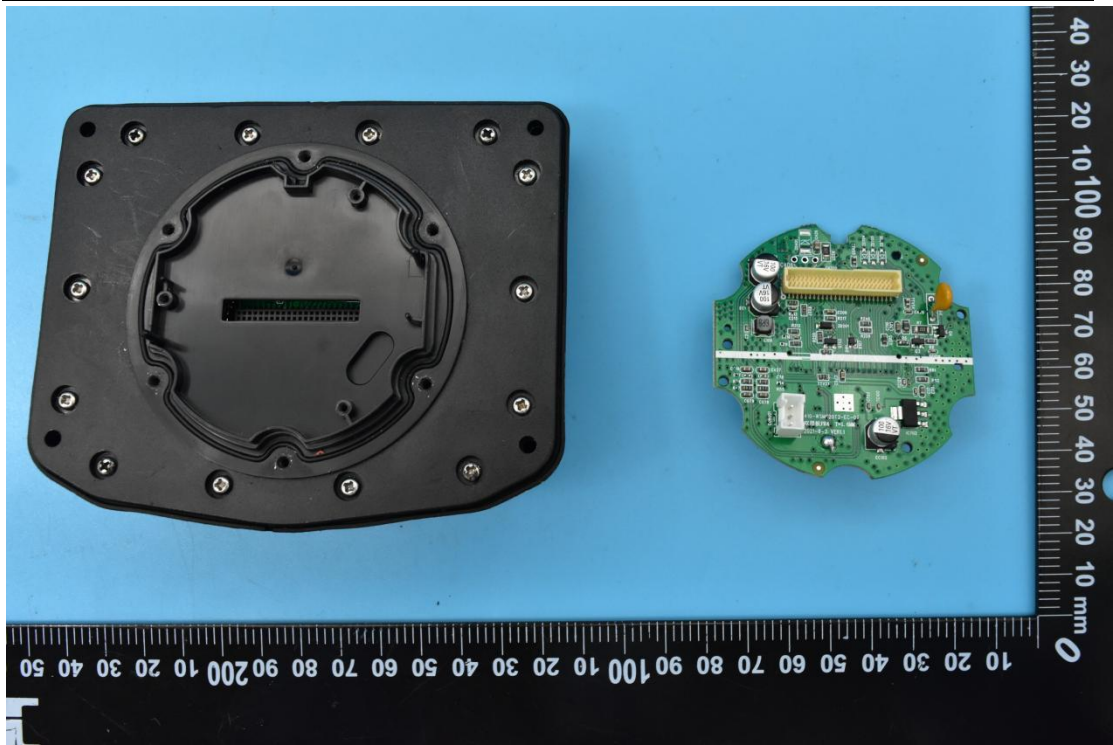

FCC ID: XBD-SPXM1, IC: 10801A-SPXM1N

Internal Photos

1. EUT uncover view

2. Antenna view