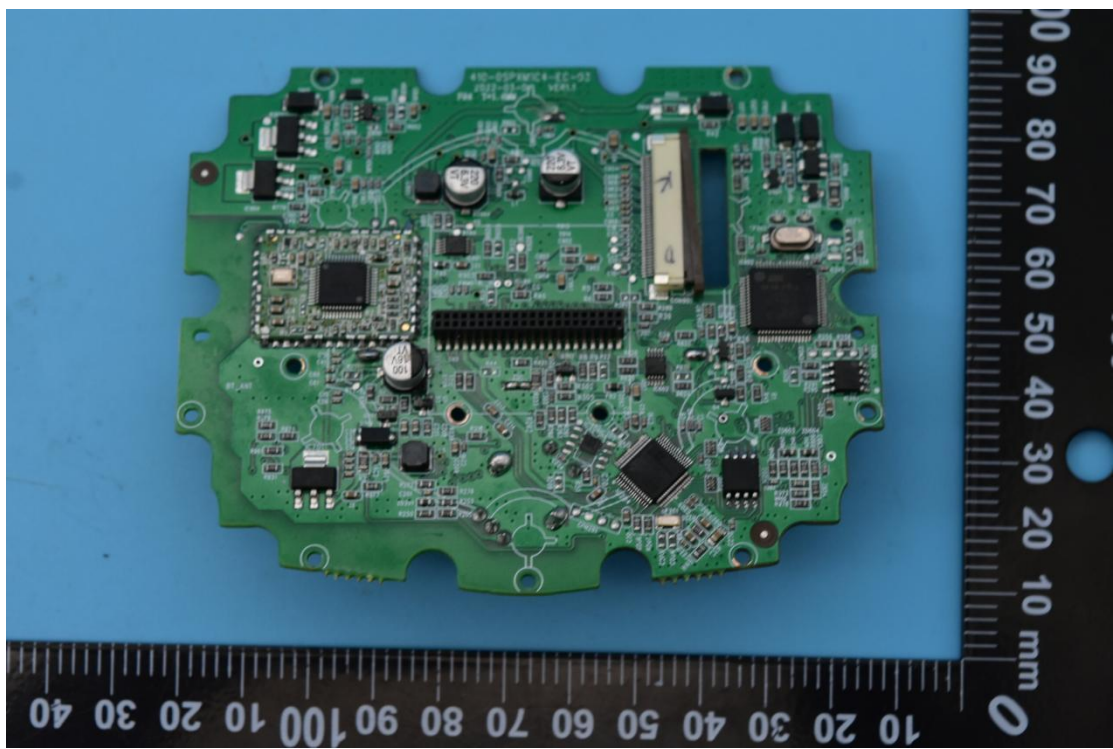

FCC ID: XBD-SPXM1, IC: 10801A-SPXM1N

Internal Photos

1. EUT uncover view

2. Antenna view