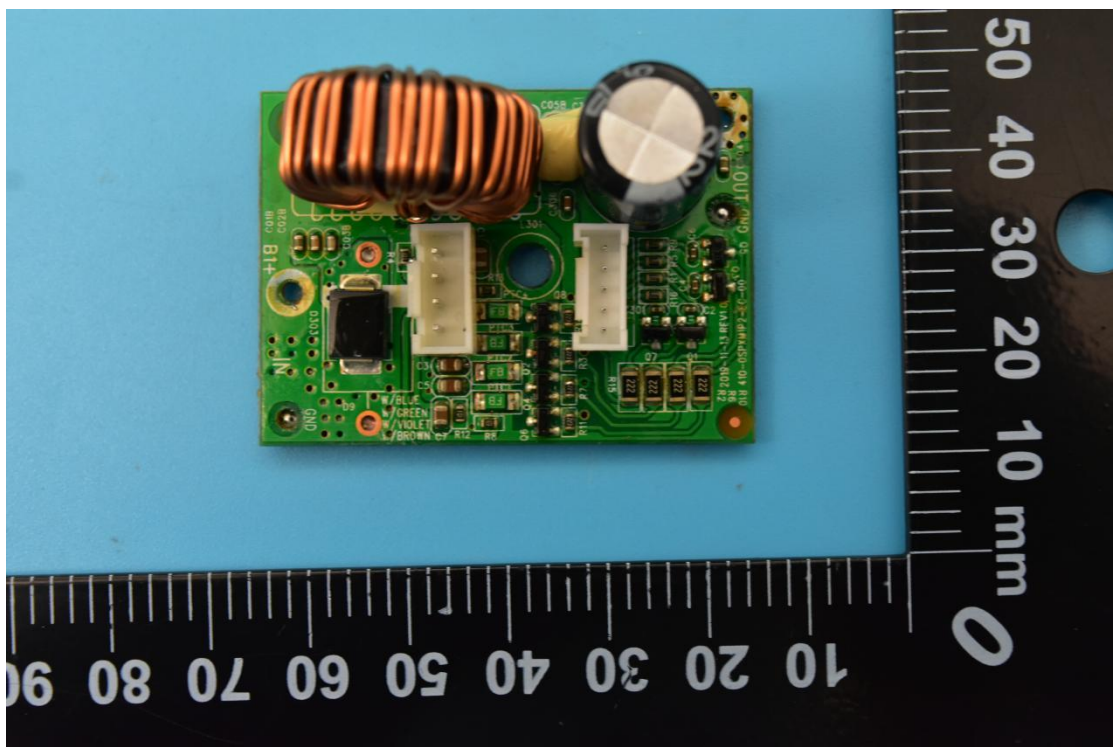

FCC ID: XBD-SPXM1, IC: 10801A-SPXM1N

Internal Photos

1. EUT uncover view

2. Antenna view