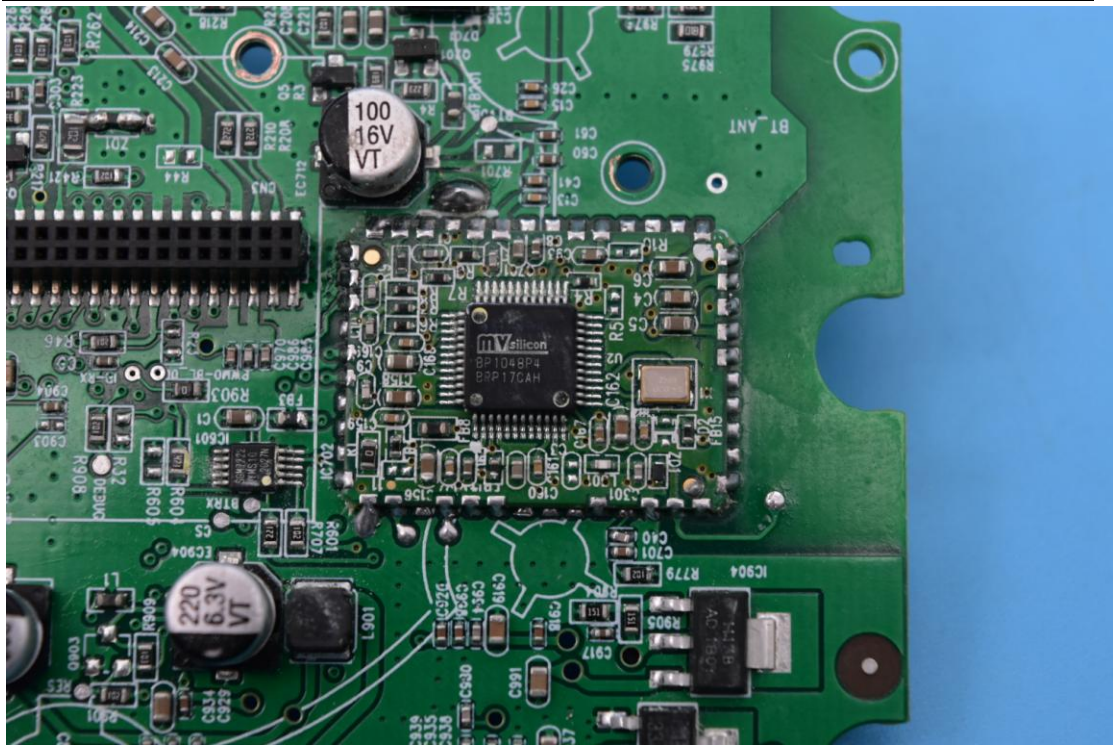

FCC ID: XBD-SPXM1, IC: 10801A-SPXM1N

Internal Photos

1. EUT uncover view

2. Antenna view