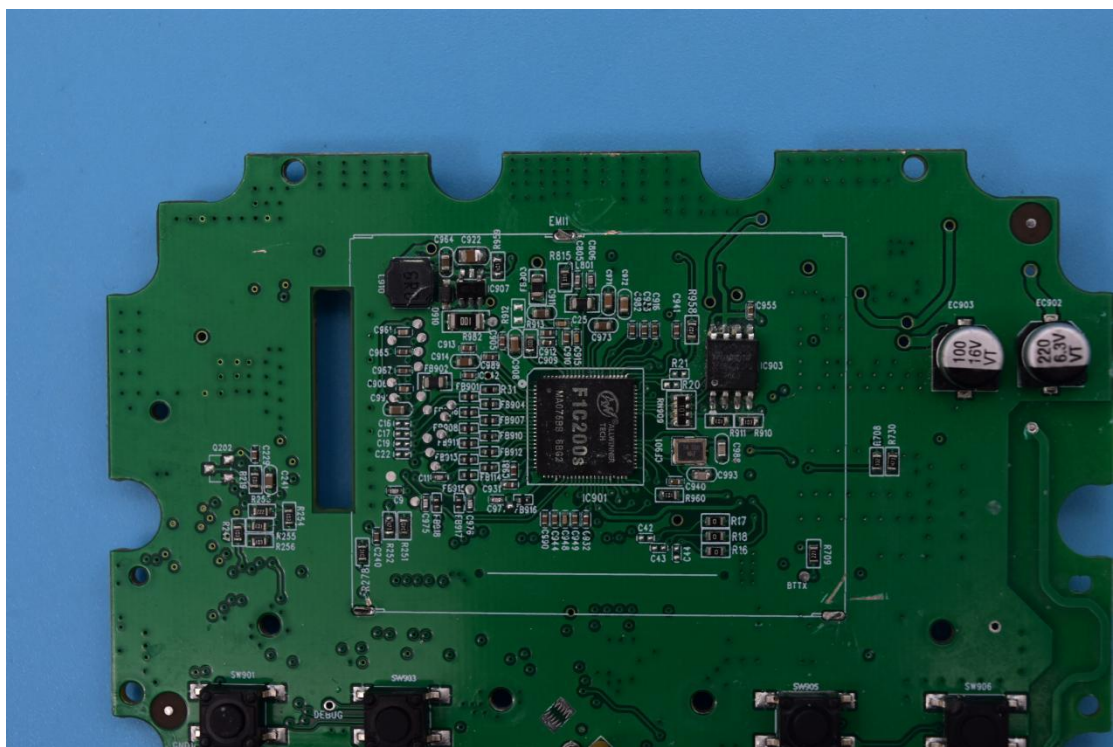

FCC ID: XBD-SPXM1, IC: 10801A-SPXM1N

Internal Photos

1. EUT uncover view

2. Antenna view