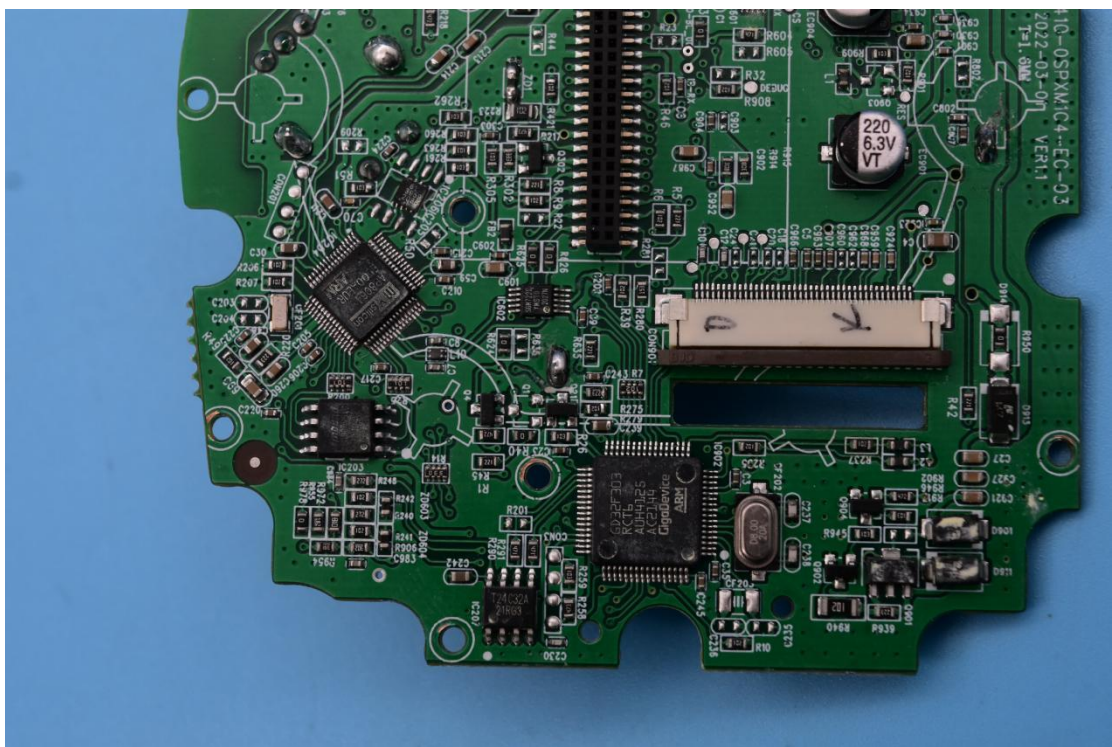

FCC ID: XBD-SPXM1, IC: 10801A-SPXM1N

Internal Photos

1. EUT uncover view

2. Antenna view