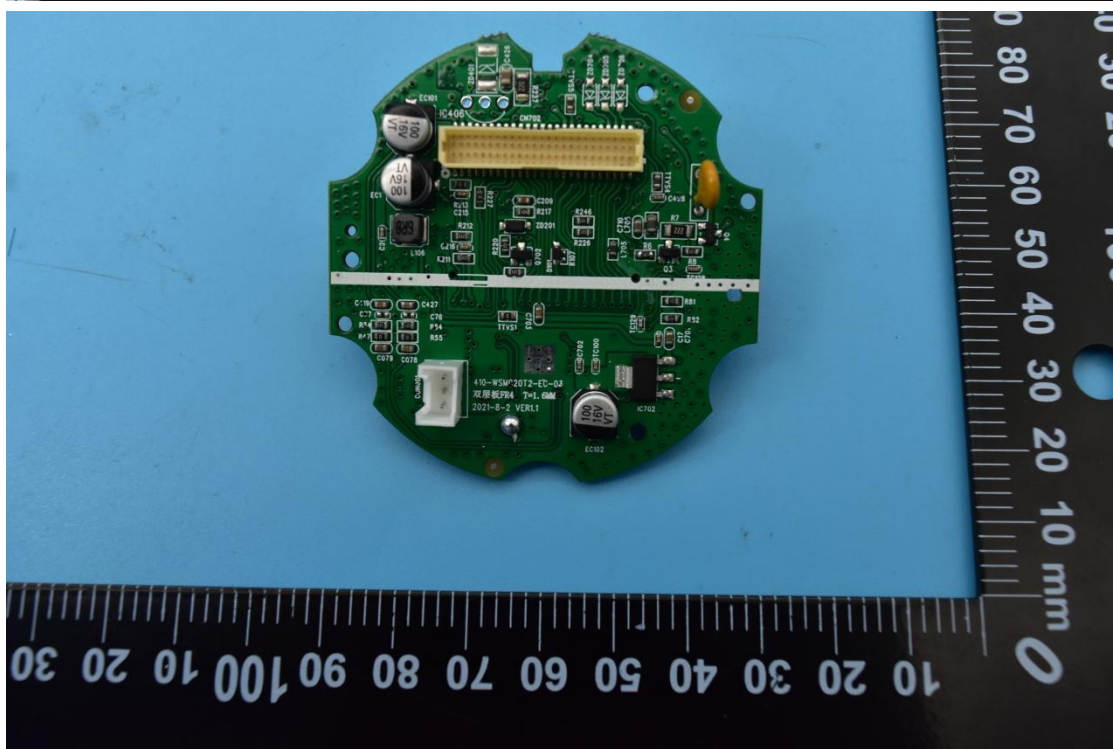

FCC ID: XBD-SPXM1, IC: 10801A-SPXM1N

Internal Photos

1. EUT uncover view

2. Antenna view