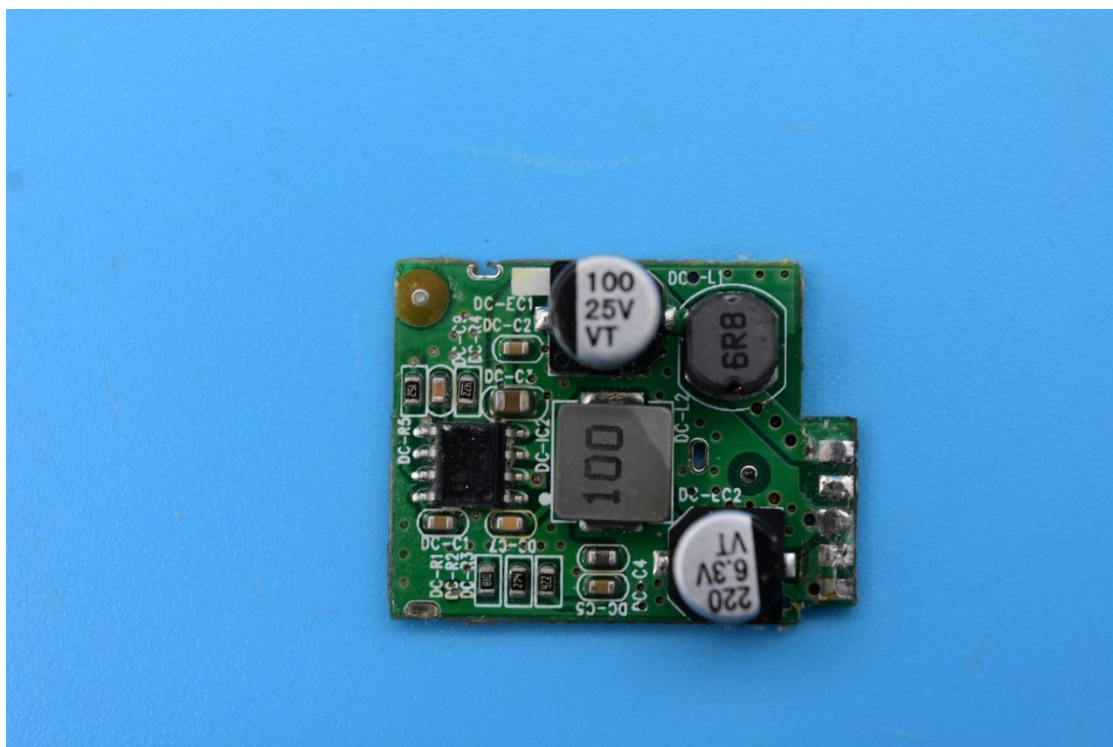

FCC ID: XBD-SPXM1, IC: 10801A-SPXM1N

Internal Photos

1. EUT uncover view

2. Antenna view