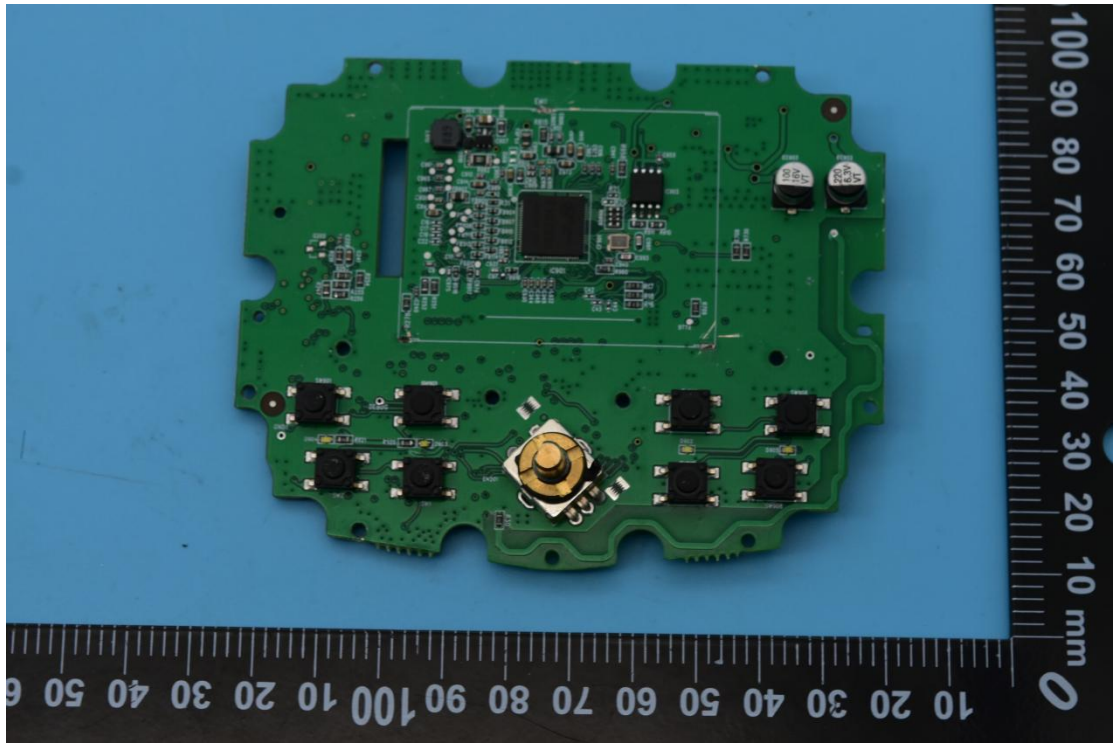

FCC ID: XBD-SPXM1, IC: 10801A-SPXM1N

Internal Photos

1. EUT uncover view

2. Antenna view