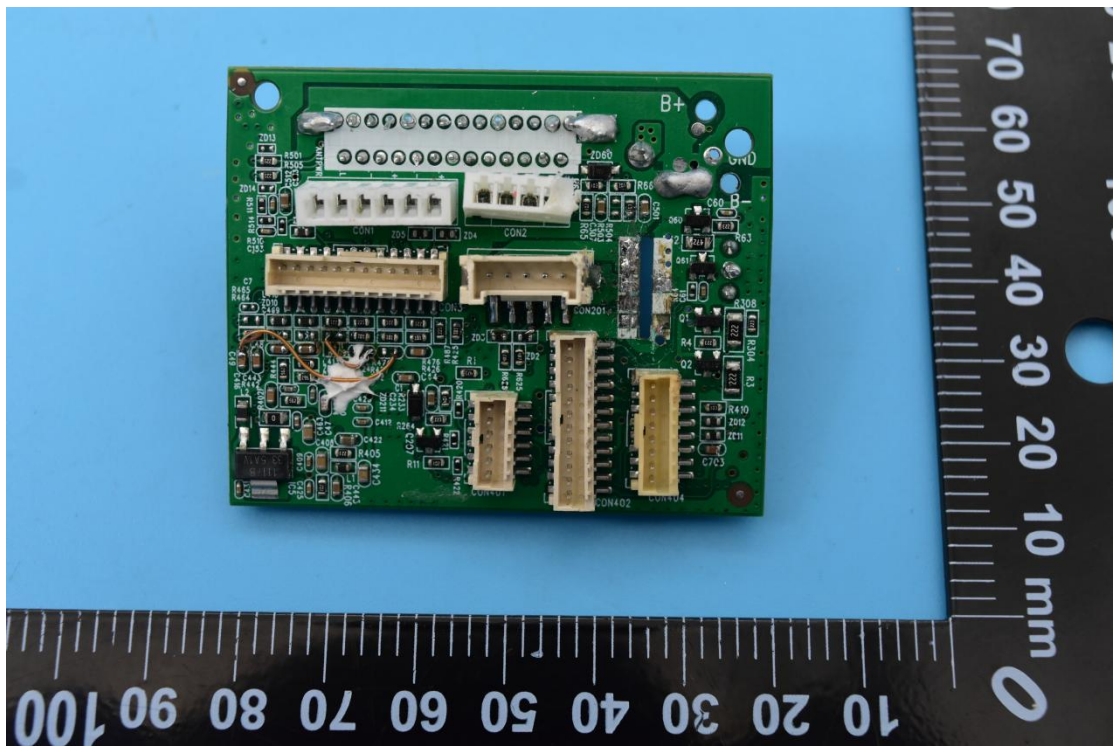

FCC ID: XBD-SPXM1, IC: 10801A-SPXM1N

Internal Photos

1. EUT uncover view

2. Antenna view