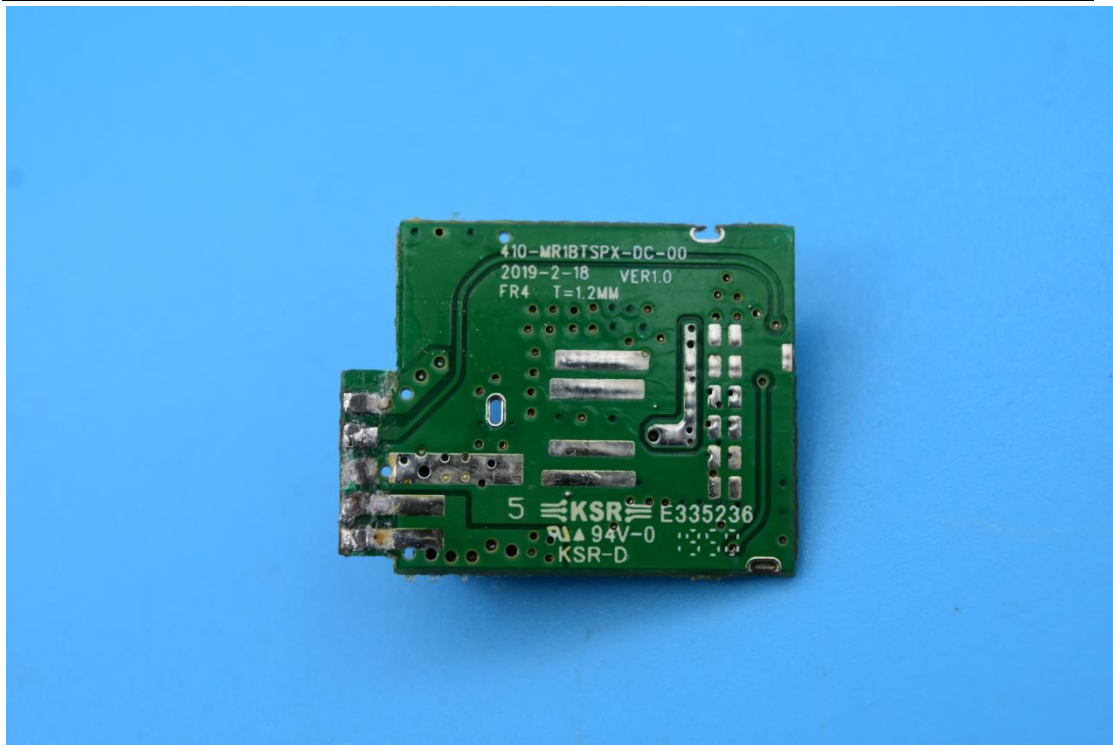

FCC ID: XBD-SPXM1, IC: 10801A-SPXM1N

Internal Photos

1. EUT uncover view

2. Antenna view