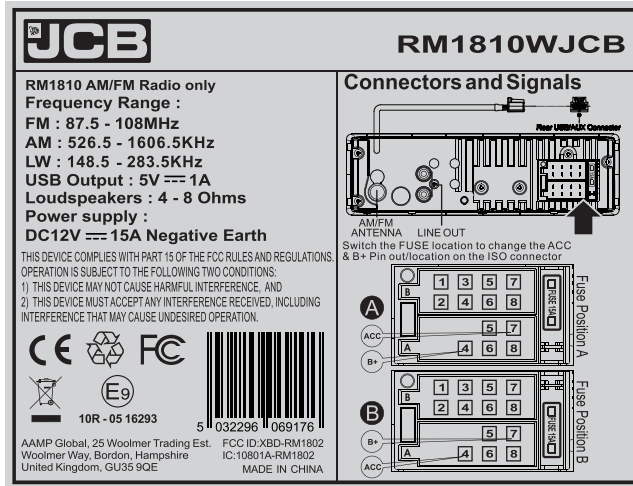

TOP LABEL

For Model : RM1810(JCB BRAND)

P/NO:706-RM181001-XX-XX

DATE:2021-06-17

SCALE:1/1

COLOR: SILVER BACKGROUND/BLACK LETTERING

SIZE: 85X65MM

TOP LABEL

For Model : RM1811(JCB BRAND)

P/NO:706-RM181101-XX-XX

DATE:2021-06-17

SCALE:1/1

COLOR: SILVER BACKGROUND/BLACK LETTERING

SIZE: 85X65MM

TOP LABEL

For Model : RM1812(JCB BRAND)

P/NO:706-RM181201-XX-XX

DATE:2021-06-17

SCALE:1/1

COLOR: SILVER BACKGROUND/BLACK LETTERING

SIZE: 85X65MM