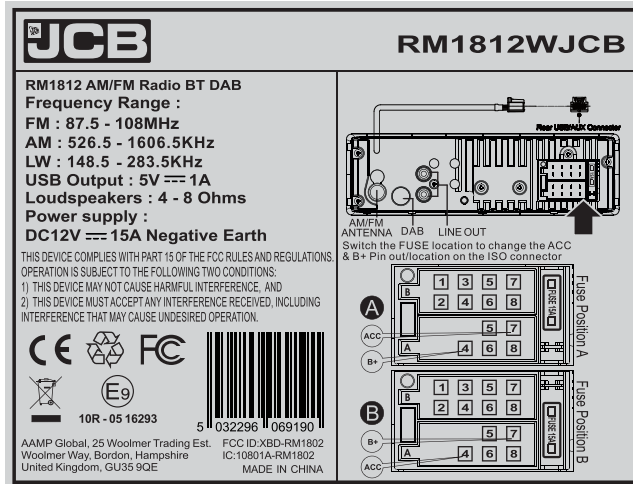

TOP LABEL

For Model : RM1810(JCB BRAND)

P/NO:706-RM181001-XX-XX

DATE:2021-06-17

SCALE:1/1

COLOR: SILVER BACKGROUND/BLACK LETTERING

SIZE: 85X65MM

TOP LABEL

For Model : RM1811(JCB BRAND)

P/NO:706-RM181101-XX-XX

DATE:2021-06-17

SCALE:1/1

COLOR: SILVER BACKGROUND/BLACK LETTERING

SIZE: 85X65MM

TOP LABEL

For Model : RM1812(JCB BRAND)

P/NO:706-RM181201-XX-XX

DATE:2021-06-17

SCALE:1/1

COLOR: SILVER BACKGROUND/BLACK LETTERING

SIZE: 85X65MM