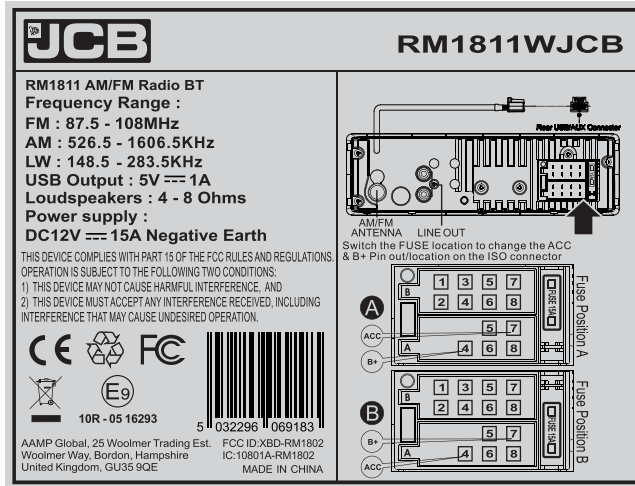

TOP LABEL

For Model : RM1810(JCB BRAND)

P/NO:706-RM181001-XX-XX

DATE:2021-06-17

SCALE:1/1

COLOR: SILVER BACKGROUND/BLACK LETTERING

SIZE: 85X65MM

TOP LABEL

For Model : RM1811(JCB BRAND)

P/NO:706-RM181101-XX-XX

DATE:2021-06-17

SCALE:1/1

COLOR: SILVER BACKGROUND/BLACK LETTERING

SIZE: 85X65MM

TOP LABEL

For Model : RM1812(JCB BRAND)

P/NO:706-RM181201-XX-XX

DATE:2021-06-17

SCALE:1/1

COLOR: SILVER BACKGROUND/BLACK LETTERING

SIZE: 85X65MM