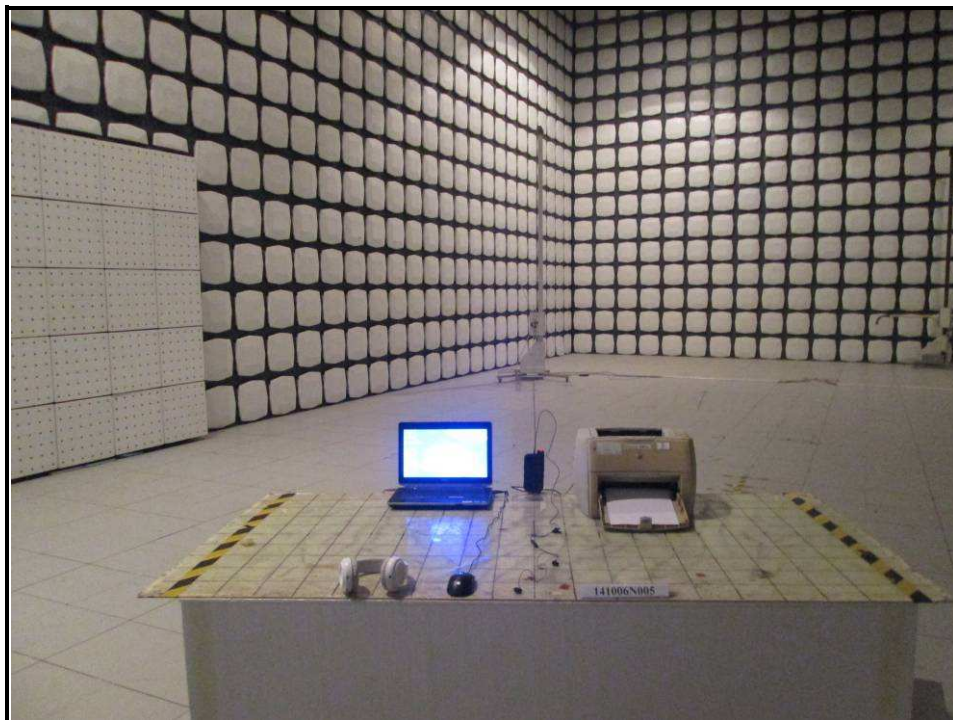

SET-UP FOR CONDUCTED EMISSION TEST

SET-UP FOR RADIATED EMISSION TEST

Frequency Range < 30MHz~1GHz >

Frequency Range < Above 1GHz >