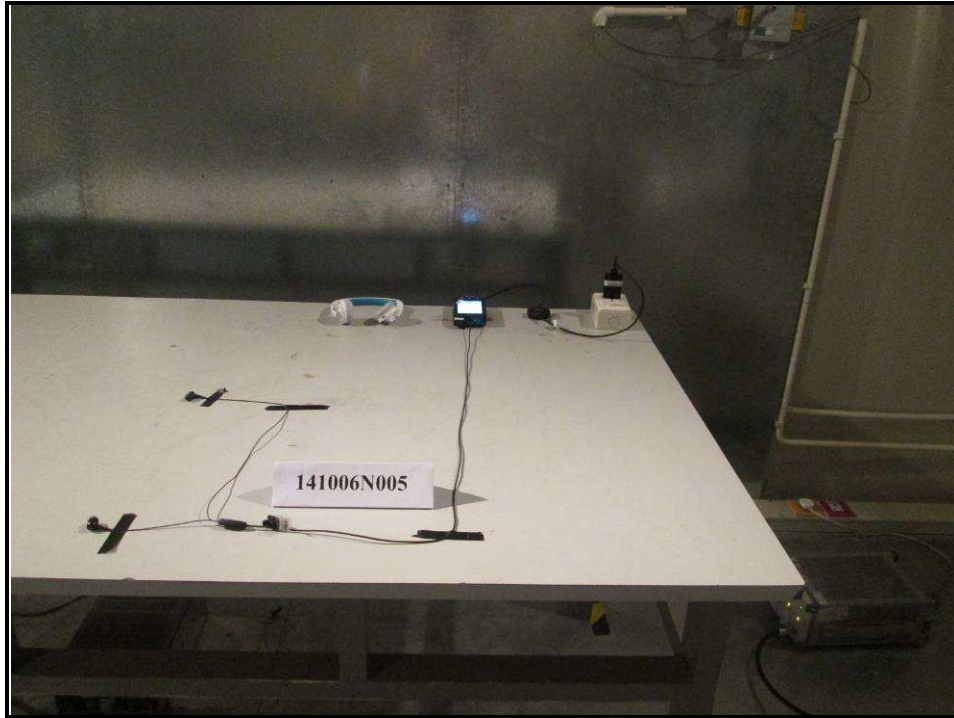

SET-UP FOR CONDUCTED EMISSION TEST

SET-UP FOR RADIATED EMISSION TEST

Frequency Range < 30MHz~1GHz >

Frequency Range < Above 1GHz >