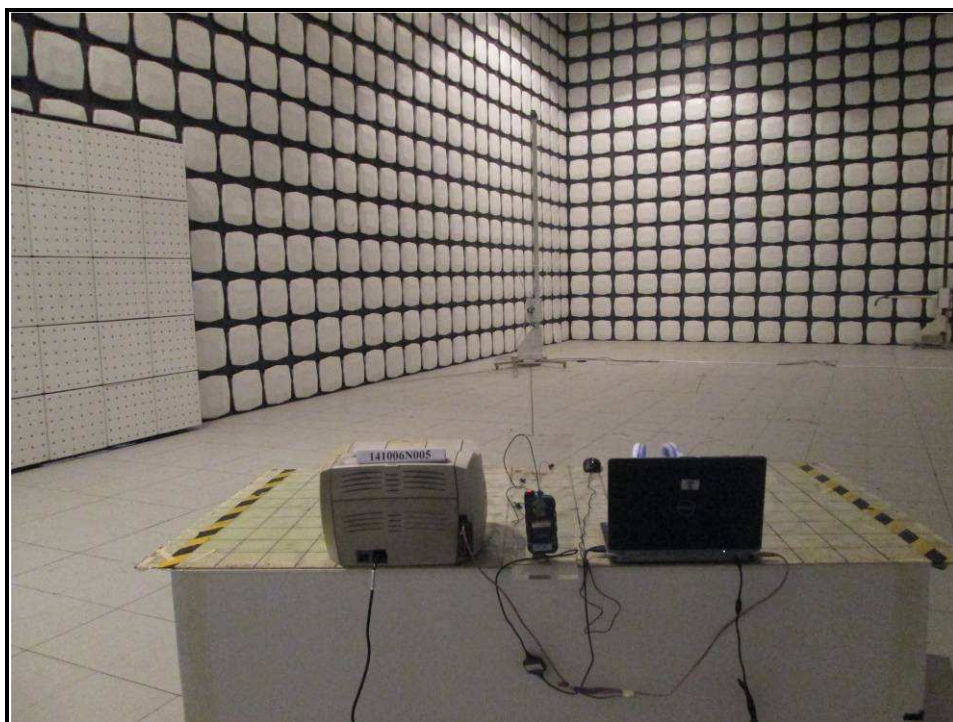

SET-UP FOR CONDUCTED EMISSION TEST

SET-UP FOR RADIATED EMISSION TEST

Frequency Range < 30MHz~1GHz >

Frequency Range < Above 1GHz >