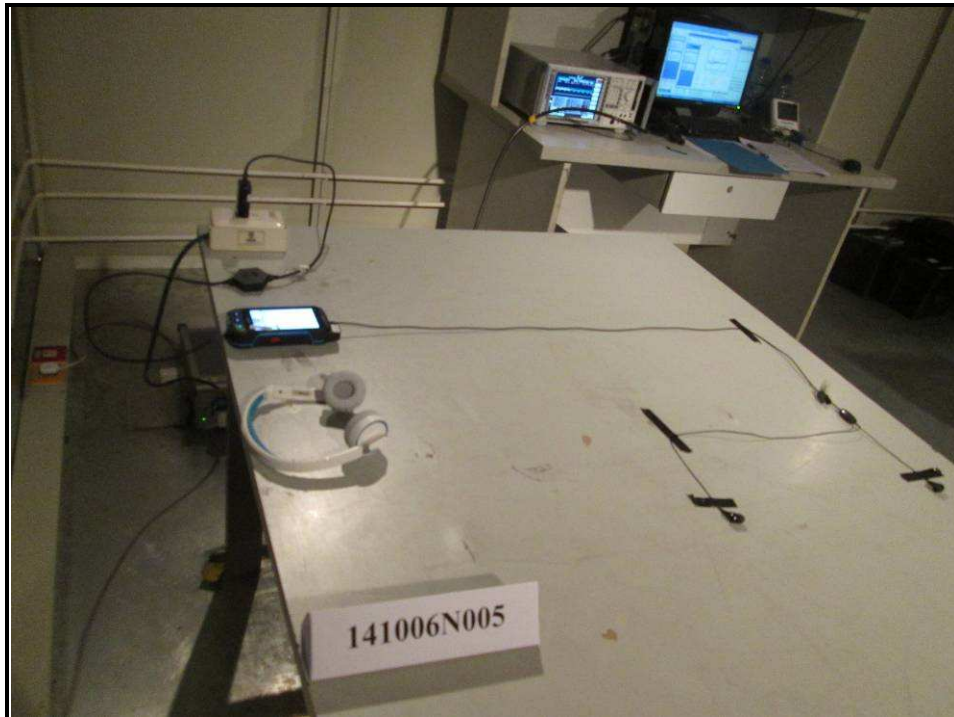

SET-UP FOR CONDUCTED EMISSION TEST

SET-UP FOR RADIATED EMISSION TEST

Frequency Range < 30MHz~1GHz >

Frequency Range < Above 1GHz >