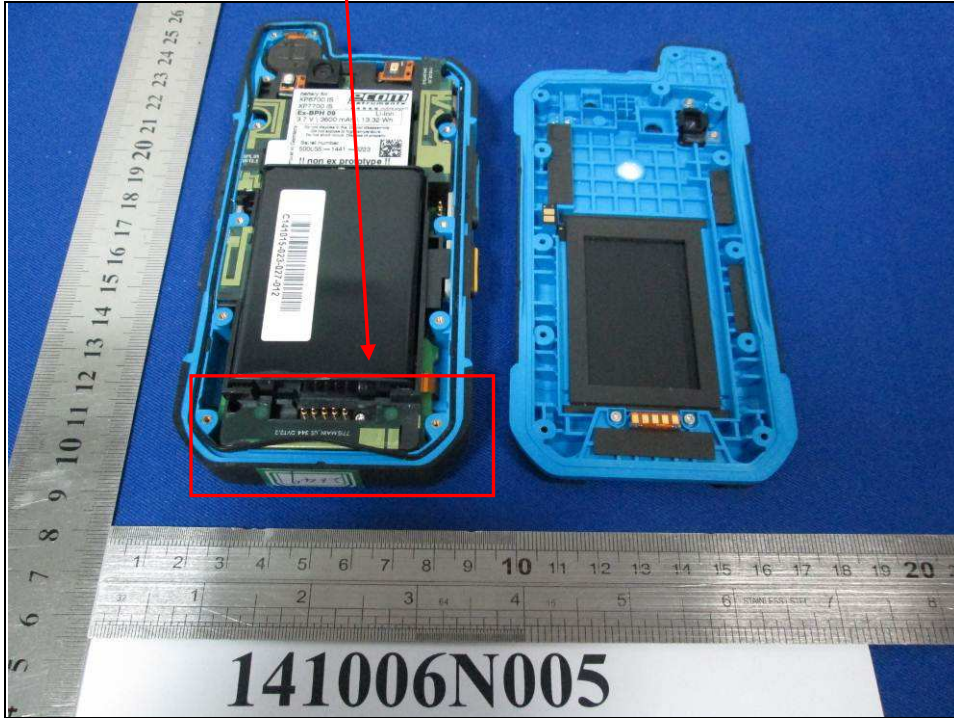

BUREAU  
VERITAS

Reference No.: 150319N004

## PHOTOGRAPHS OF THE EUT

WWAN Main TX/RX Antenna

WWAN DRX Antenna

WWAN Main TX/RX Antenna

BT/WLAN Antenna

GPS RX and WWAN RX Antenna

**BUREAU  
VERITAS**

Reference No.: 150319N004