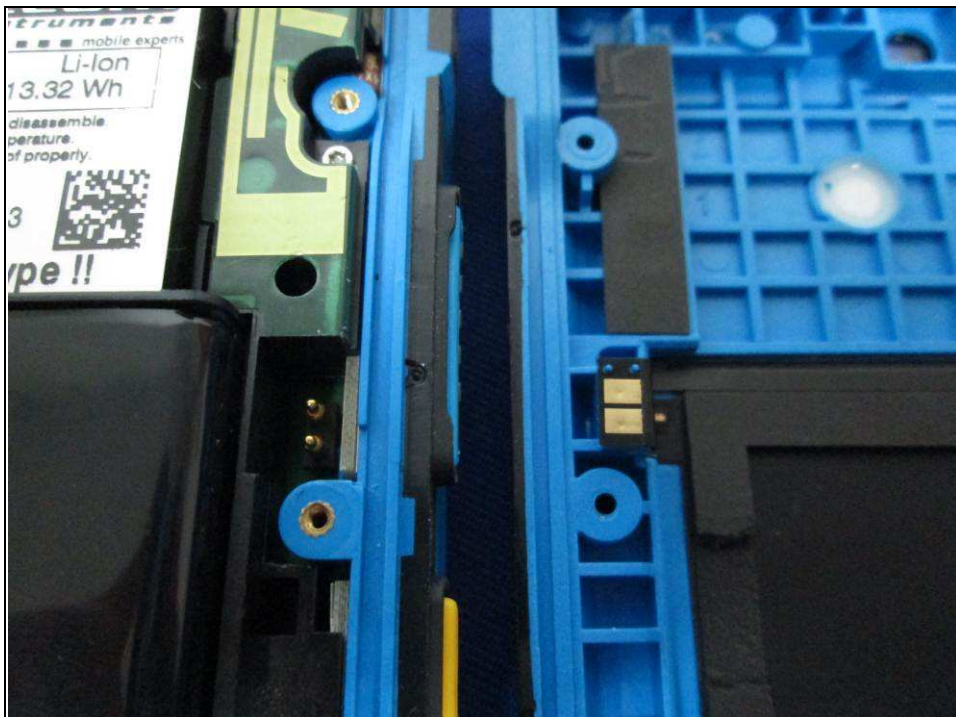

## PHOTOGRAPHS OF THE EUT

WWAN Main TX/RX Antenna

WWAN DRX Antenna

WWAN Main TX/RX Antenna

BT/WLAN Antenna

GPS RX and WWAN RX Antenna

**BUREAU  
VERITAS**

Reference No.: 150319N004