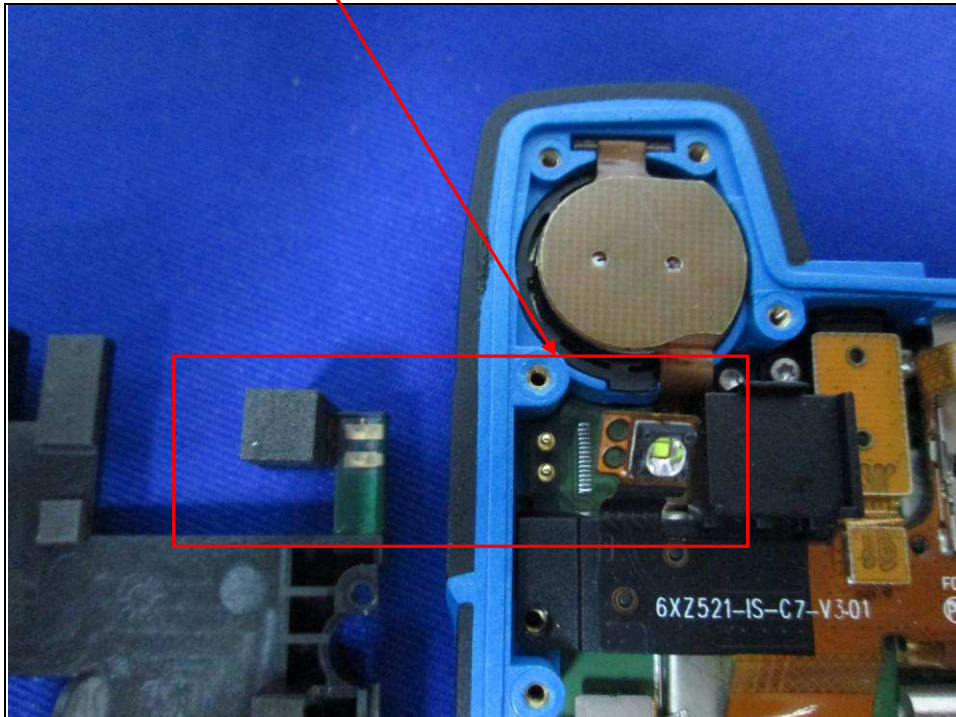

## PHOTOGRAPHS OF THE EUT

WWAN Main TX/RX Antenna

WWAN DRX Antenna

WWAN Main TX/RX Antenna

BT/WLAN Antenna

GPS RX and WWAN RX Antenna

**BUREAU  
VERITAS**

Reference No.: 150319N004