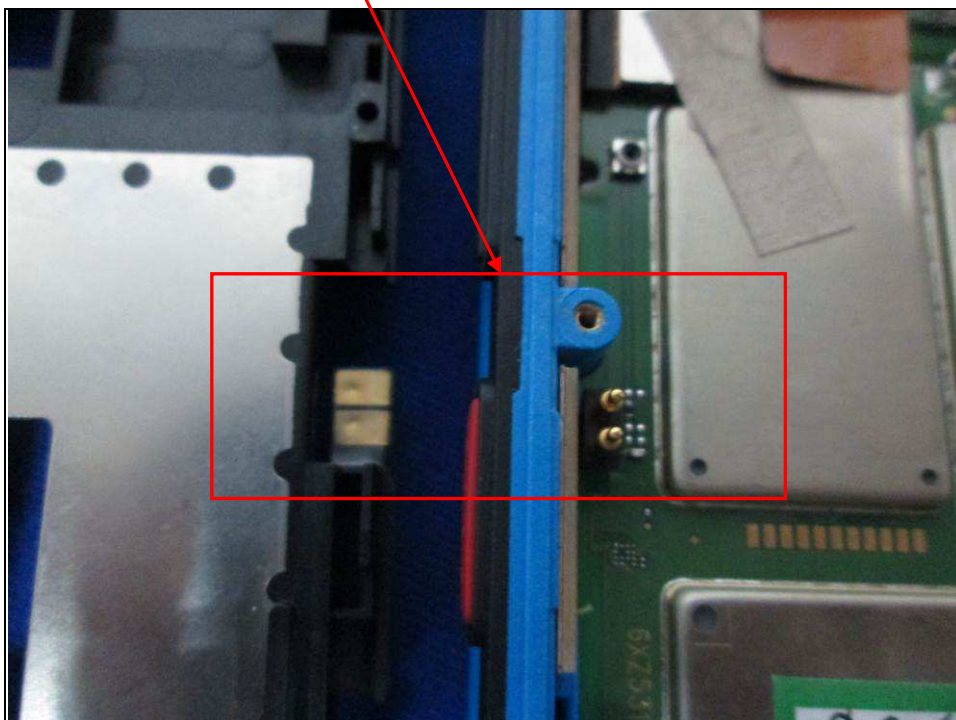

## PHOTOGRAPHS OF THE EUT

WWAN Main TX/RX Antenna

WWAN DRX Antenna

WWAN Main TX/RX Antenna

BT/WLAN Antenna

GPS RX and WWAN RX Antenna

**BUREAU  
VERITAS**

Reference No.: 150319N004