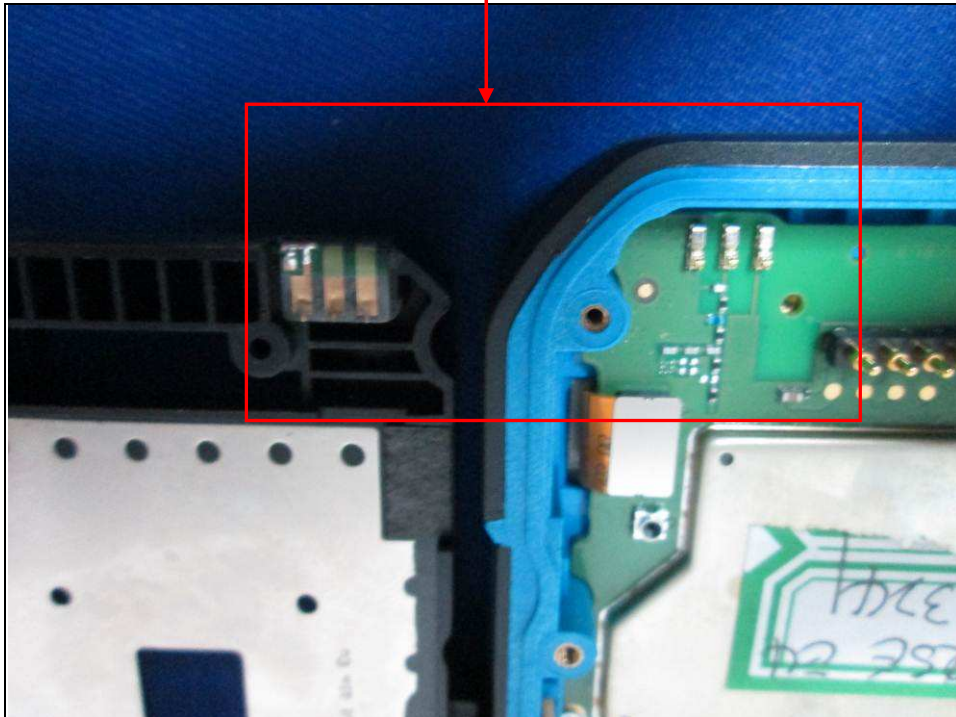

## PHOTOGRAPHS OF THE EUT

WWAN Main TX/RX Antenna

WWAN DRX Antenna

WWAN Main TX/RX Antenna

BT/WLAN Antenna

GPS RX and WWAN RX Antenna

**BUREAU  
VERITAS**

Reference No.: 150319N004