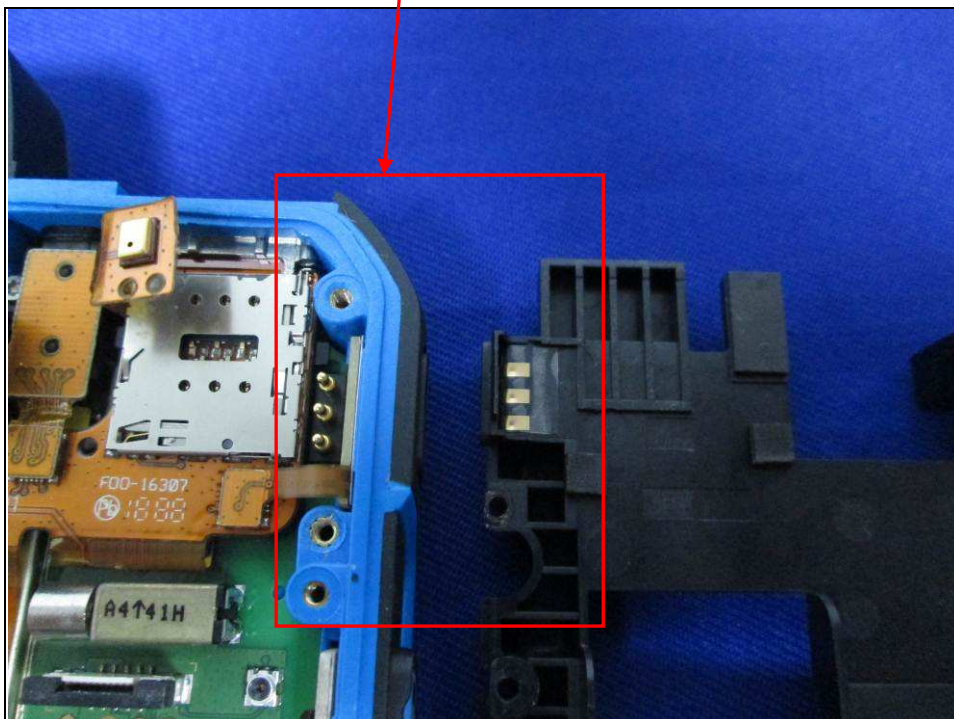

## PHOTOGRAPHS OF THE EUT

WWAN Main TX/RX Antenna

WWAN DRX Antenna

WWAN Main TX/RX Antenna

BT/WLAN Antenna

GPS RX and WWAN RX Antenna

**BUREAU  
VERITAS**

Reference No.: 150319N004