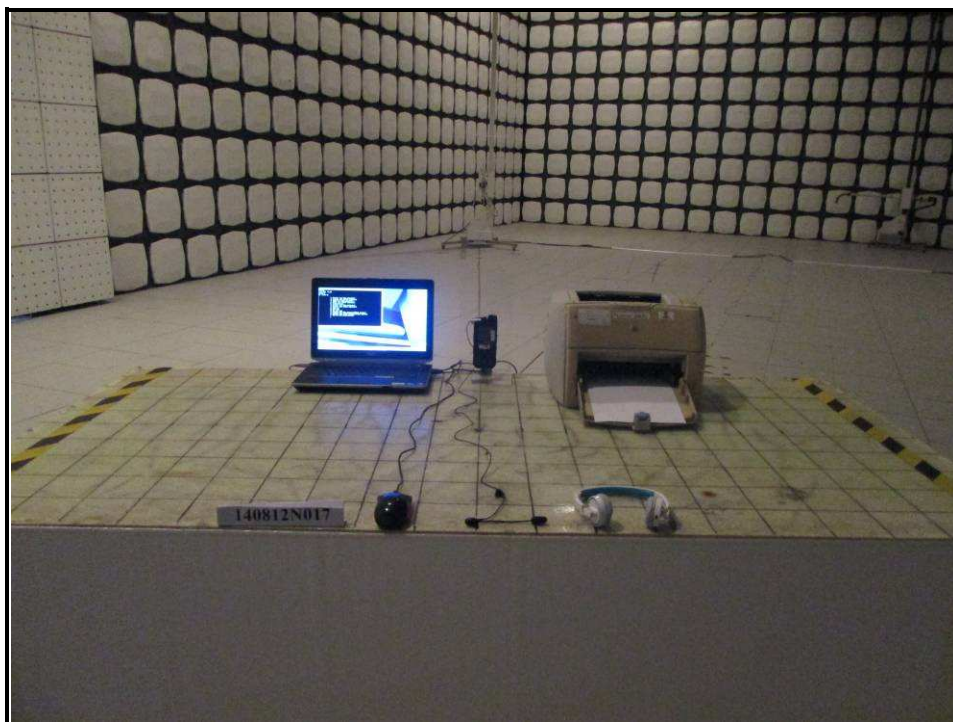

SET-UP FOR CONDUCTED EMISSION TEST

SET-UP FOR RADIATED EMISSION TEST

Frequency Range < 30MHz~1GHz >

Frequency Range < Above 1GHz >