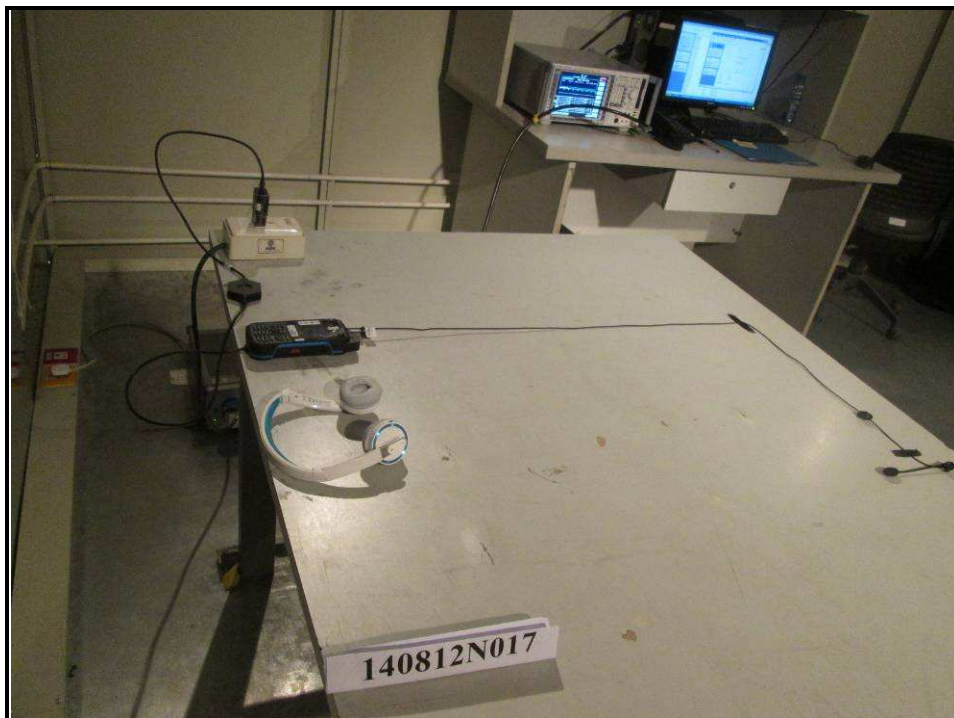

SET-UP FOR CONDUCTED EMISSION TEST

SET-UP FOR RADIATED EMISSION TEST

Frequency Range < 30MHz~1GHz >

Frequency Range < Above 1GHz >