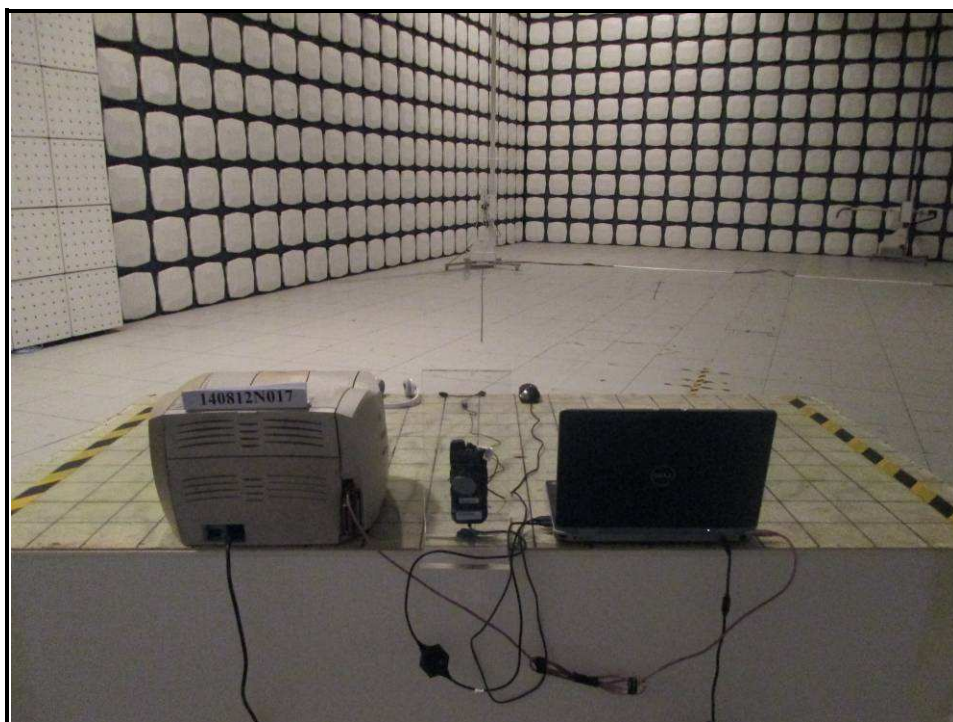

SET-UP FOR CONDUCTED EMISSION TEST

SET-UP FOR RADIATED EMISSION TEST

Frequency Range < 30MHz~1GHz >

Frequency Range < Above 1GHz >