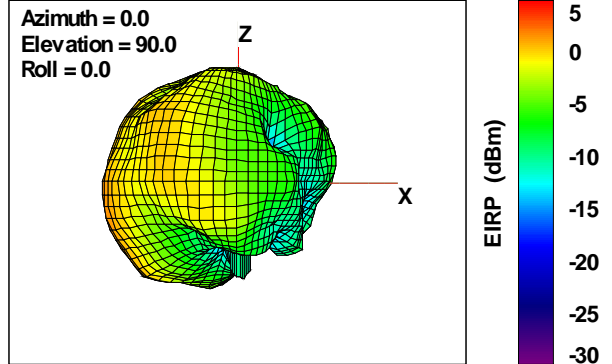

WAN Free-Space Total EIRP, 5075MHz

Total EIRP, Right Side View

Total EIRP, Left Side View

Total EIRP, Bottom View

Total EIRP, Top View

Total EIRP, Front Face View

Total EIRP, Back Face View

Preliminary DATA Only

WAN Free-Space Total EIRP, 5100MHz

Total EIRP, Right Side View

Total EIRP, Left Side View

Total EIRP, Bottom View

Total EIRP, Top View

Total EIRP, Front Face View

Total EIRP, Back Face View

Preliminary DATA Only

WAN Free-Space Total EIRP, 5200MHz

Total EIRP, Right Side View

Total EIRP, Left Side View

Total EIRP, Bottom View

Total EIRP, Top View

Total EIRP, Front Face View

Total EIRP, Back Face View

Preliminary DATA Only

WAN Free-Space Total EIRP, 5300MHz

Total EIRP, Right Side View

Total EIRP, Left Side View

Total EIRP, Bottom View

Total EIRP, Top View

Total EIRP, Front Face View

Total EIRP, Back Face View

Preliminary DATA Only