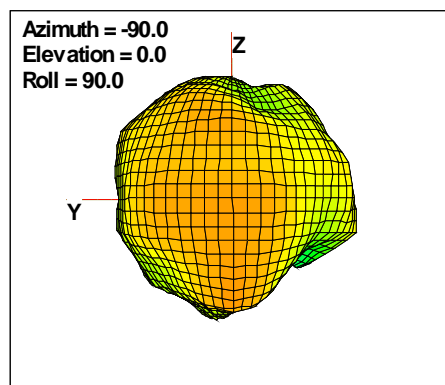

WAN Free-Space Total EIRP, 5025MHz

Total EIRP, Right Side View

Total EIRP, Left Side View

Total EIRP, Bottom View

Total EIRP, Top View

Total EIRP, Front Face View

Total EIRP, Back Face View

Preliminary DATA Only

WAN Free-Space Total EIRP, 5050MHz

Total EIRP, Right Side View

Total EIRP, Left Side View

Total EIRP, Bottom View

Total EIRP, Top View

Total EIRP, Front Face View

Total EIRP, Back Face View

Preliminary DATA Only

WAN Free-Space Total EIRP, 5075MHz

Total EIRP, Right Side View

Total EIRP, Left Side View

Total EIRP, Bottom View

Total EIRP, Top View

Total EIRP, Front Face View

Total EIRP, Back Face View

Preliminary DATA Only

WAN Free-Space Total EIRP, 5100MHz

Total EIRP, Right Side View

Total EIRP, Left Side View

Total EIRP, Bottom View

Total EIRP, Top View

Total EIRP, Front Face View

Total EIRP, Back Face View

Preliminary DATA Only