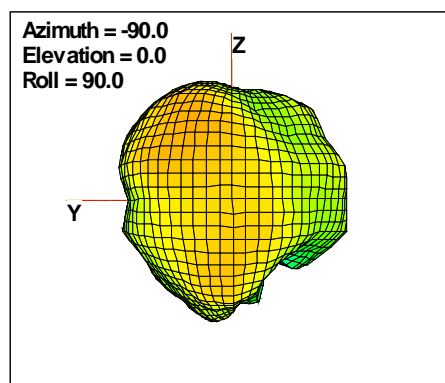

WAN Free-Space Total EIRP, 4850MHz

Total EIRP, Right Side View

Total EIRP, Left Side View

Total EIRP, Bottom View

Total EIRP, Top View

Total EIRP, Front Face View

Total EIRP, Back Face View

Preliminary DATA Only

WAN Free-Space Total EIRP, 4975MHz

Total EIRP, Right Side View

Total EIRP, Left Side View

Total EIRP, Bottom View

Total EIRP, Top View

Total EIRP, Front Face View

Total EIRP, Back Face View

Preliminary DATA Only

WAN Free-Space Total EIRP,5000 MHz

Total EIRP, Right Side View

Total EIRP, Left Side View

Total EIRP, Bottom View

Total EIRP, Top View

Total EIRP, Front Face View

Total EIRP, Back Face View

Preliminary DATA Only

WAN Free-Space Total EIRP, 5025MHz

Total EIRP, Right Side View

Total EIRP, Left Side View

Total EIRP, Bottom View

Total EIRP, Top View

Total EIRP, Front Face View

Total EIRP, Back Face View

Preliminary DATA Only