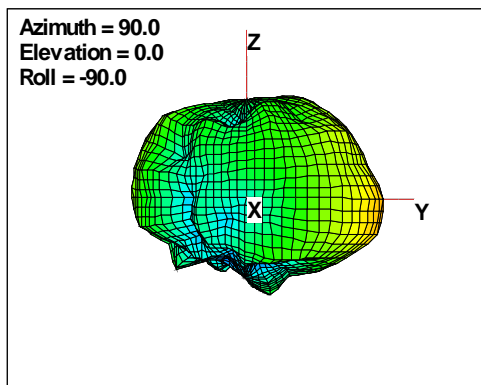

WAN Free-Space Total EIRP, 5600MHz

Total EIRP, Right Side View

Total EIRP, Left Side View

Total EIRP, Bottom View

Total EIRP, Top View

Total EIRP, Front Face View

Total EIRP, Back Face View

Preliminary DATA Only

WAN Free-Space Total EIRP, 5700MHz

Total EIRP, Right Side View

Total EIRP, Left Side View

Total EIRP, Bottom View

Total EIRP, Top View

Total EIRP, Front Face View

Total EIRP, Back Face View

Preliminary DATA Only

WAN Free-Space Total EIRP, 5825MHz

Total EIRP, Right Side View

Total EIRP, Left Side View

Total EIRP, Bottom View

Total EIRP, Top View

Total EIRP, Front Face View

Total EIRP, Back Face View

Preliminary DATA Only