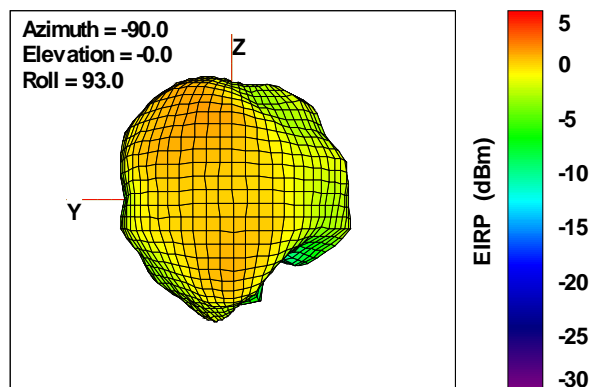

WAN Free-Space Total EIRP, 4975MHz

Total EIRP, Right Side View

Total EIRP, Left Side View

Total EIRP, Bottom View

Total EIRP, Top View

Total EIRP, Front Face View

Total EIRP, Back Face View

Preliminary DATA Only

WAN Free-Space Total EIRP,5000 MHz

Total EIRP, Right Side View

Total EIRP, Left Side View

Total EIRP, Bottom View

Total EIRP, Top View

Total EIRP, Front Face View

Total EIRP, Back Face View

Preliminary DATA Only

WAN Free-Space Total EIRP, 5025MHz

Total EIRP, Right Side View

Total EIRP, Left Side View

Total EIRP, Bottom View

Total EIRP, Top View

Total EIRP, Front Face View

Total EIRP, Back Face View

Preliminary DATA Only

WAN Free-Space Total EIRP, 5050MHz

Total EIRP, Right Side View

Total EIRP, Left Side View

Total EIRP, Bottom View

Total EIRP, Top View

Total EIRP, Front Face View

Total EIRP, Back Face View

Preliminary DATA Only