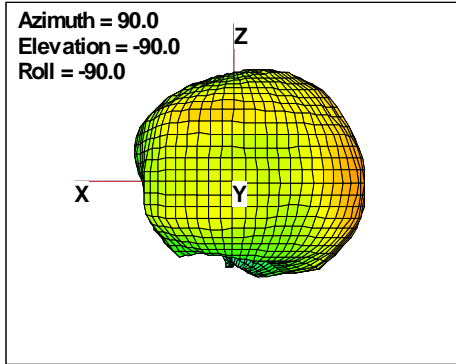

WAN Free-Space Total EIRP, 5075MHz

Total EIRP, Right Side View

Total EIRP, Left Side View

Total EIRP, Bottom View

Total EIRP, Top View

Total EIRP, Front Face View

Total EIRP, Back Face View

Preliminary DATA Only

WAN Free-Space Total EIRP, 5100MHz

Total EIRP, Right Side View

Total EIRP, Left Side View

Total EIRP, Bottom View

Total EIRP, Top View

Total EIRP, Front Face View

Total EIRP, Back Face View

Preliminary DATA Only

WAN Free-Space Total EIRP, 5200MHz

Total EIRP, Right Side View

Total EIRP, Left Side View

Total EIRP, Bottom View

Total EIRP, Top View

Total EIRP, Front Face View

Total EIRP, Back Face View

Preliminary DATA Only

WAN Free-Space Total EIRP, 5300MHz

Total EIRP, Right Side View

Total EIRP, Left Side View

Total EIRP, Bottom View

Total EIRP, Top View

Total EIRP, Front Face View

Total EIRP, Back Face View

Preliminary DATA Only