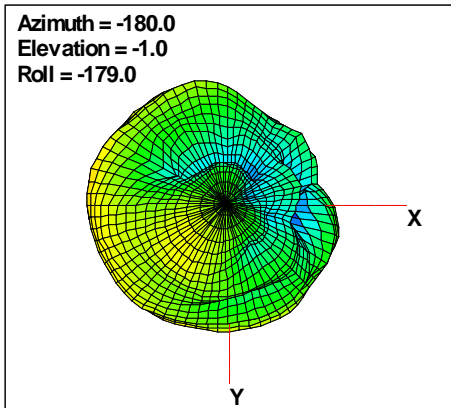

WAN Free-Space Total EIRP, 4850MHz

Total EIRP, Right Side View

Total EIRP, Left Side View

Total EIRP, Bottom View

Total EIRP, Top View

Total EIRP, Front Face View

Total EIRP, Back Face View

Preliminary DATA Only

WAN Free-Space Total EIRP, 4975MHz

Total EIRP, Right Side View

Total EIRP, Left Side View

Total EIRP, Bottom View

Total EIRP, Top View

Total EIRP, Front Face View

Total EIRP, Back Face View

Preliminary DATA Only

WAN Free-Space Total EIRP,5000 MHz

Total EIRP, Right Side View

Total EIRP, Left Side View

Total EIRP, Bottom View

Total EIRP, Top View

Total EIRP, Front Face View

Total EIRP, Back Face View

Preliminary DATA Only