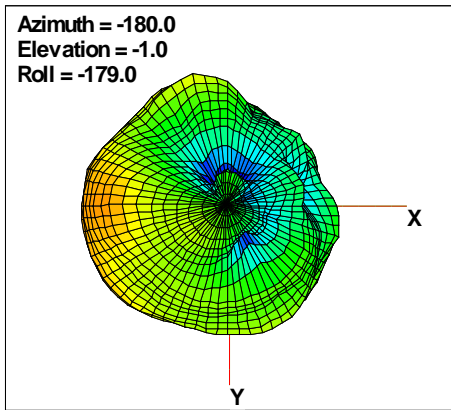

WAN Free-Space Total EIRP, 5025MHz

Total EIRP, Right Side View

Total EIRP, Left Side View

Total EIRP, Bottom View

Total EIRP, Top View

Total EIRP, Front Face View

Total EIRP, Back Face View

Preliminary DATA Only

WAN Free-Space Total EIRP, 5050MHz

Total EIRP, Right Side View

Total EIRP, Left Side View

Total EIRP, Bottom View

Total EIRP, Top View

Total EIRP, Front Face View

Total EIRP, Back Face View

Preliminary DATA Only

WAN Free-Space Total EIRP, 5075MHz

Total EIRP, Right Side View

Total EIRP, Left Side View

Total EIRP, Bottom View

Total EIRP, Top View

Total EIRP, Front Face View

Total EIRP, Back Face View

Preliminary DATA Only

WAN Free-Space Total EIRP, 5100MHz

Total EIRP, Right Side View

Total EIRP, Left Side View

Total EIRP, Bottom View

Total EIRP, Top View

Total EIRP, Front Face View

Total EIRP, Back Face View

Preliminary DATA Only