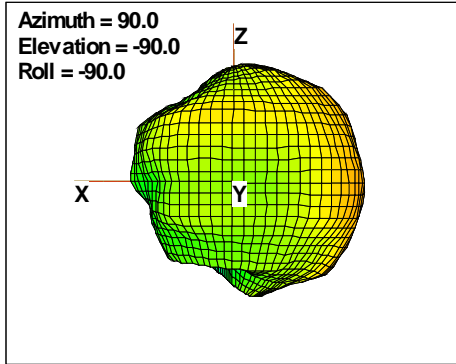

WAN Free-Space Total EIRP,5000 MHz

Total EIRP, Right Side View

Total EIRP, Left Side View

Total EIRP, Bottom View

Total EIRP, Top View

Total EIRP, Front Face View

Total EIRP, Back Face View

Preliminary DATA Only

WAN Free-Space Total EIRP, 5025MHz

Total EIRP, Right Side View

Total EIRP, Left Side View

Total EIRP, Bottom View

Total EIRP, Top View

Total EIRP, Front Face View

Total EIRP, Back Face View

Preliminary DATA Only

WAN Free-Space Total EIRP, 5050MHz

Total EIRP, Right Side View

Total EIRP, Left Side View

Total EIRP, Bottom View

Total EIRP, Top View

Total EIRP, Front Face View

Total EIRP, Back Face View

Preliminary DATA Only

WAN Free-Space Total EIRP, 5075MHz

Total EIRP, Right Side View

Total EIRP, Left Side View

Total EIRP, Bottom View

Total EIRP, Top View

Total EIRP, Front Face View

Total EIRP, Back Face View

Preliminary DATA Only