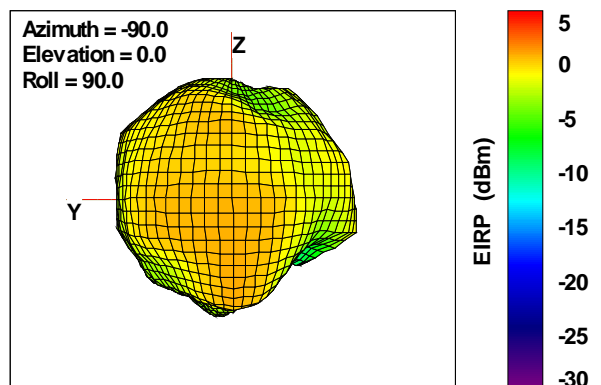

WAN Free-Space Total EIRP, 5075MHz

Total EIRP, Right Side View

Total EIRP, Left Side View

Total EIRP, Bottom View

Total EIRP, Top View

Total EIRP, Front Face View

Total EIRP, Back Face View

Preliminary DATA Only

WAN Free-Space Total EIRP, 5100MHz

Total EIRP, Right Side View

Total EIRP, Left Side View

Total EIRP, Bottom View

Total EIRP, Top View

Total EIRP, Front Face View

Total EIRP, Back Face View

Preliminary DATA Only

WAN Free-Space Total EIRP, 5200MHz

Total EIRP, Right Side View

Total EIRP, Left Side View

Total EIRP, Bottom View

Total EIRP, Top View

Total EIRP, Front Face View

Total EIRP, Back Face View

Preliminary DATA Only

WAN Free-Space Total EIRP, 5300MHz

Total EIRP, Right Side View

Total EIRP, Left Side View

Total EIRP, Bottom View

Total EIRP, Top View

Total EIRP, Front Face View

Total EIRP, Back Face View

Preliminary DATA Only