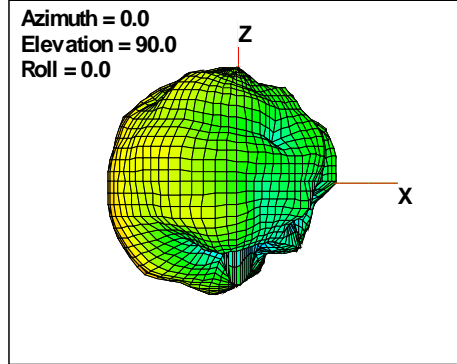

WAN Free-Space Total EIRP, 4975MHz

Total EIRP, Right Side View

Total EIRP, Left Side View

Total EIRP, Bottom View

Total EIRP, Top View

Total EIRP, Front Face View

Total EIRP, Back Face View

Preliminary DATA Only

WAN Free-Space Total EIRP,5000 MHz

Total EIRP, Right Side View

Total EIRP, Left Side View

Total EIRP, Bottom View

Total EIRP, Top View

Total EIRP, Front Face View

Total EIRP, Back Face View

Preliminary DATA Only

WAN Free-Space Total EIRP, 5025MHz

Total EIRP, Right Side View

Total EIRP, Left Side View

Total EIRP, Bottom View

Total EIRP, Top View

Total EIRP, Front Face View

Total EIRP, Back Face View

Preliminary DATA Only

WAN Free-Space Total EIRP, 5050MHz

Total EIRP, Right Side View

Total EIRP, Left Side View

Total EIRP, Bottom View

Total EIRP, Top View

Total EIRP, Front Face View

Total EIRP, Back Face View

Preliminary DATA Only