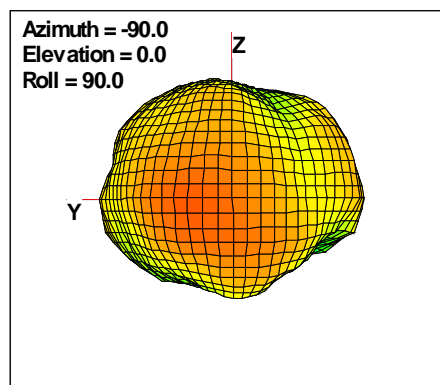

WAN Free-Space Total EIRP, 5200MHz

Total EIRP, Right Side View

Total EIRP, Left Side View

Total EIRP, Bottom View

Total EIRP, Top View

Total EIRP, Front Face View

Total EIRP, Back Face View

Preliminary DATA Only

WAN Free-Space Total EIRP, 5300MHz

Total EIRP, Right Side View

Total EIRP, Left Side View

Total EIRP, Bottom View

Total EIRP, Top View

Total EIRP, Front Face View

Total EIRP, Back Face View

Preliminary DATA Only

WAN Free-Space Total EIRP, 5400MHz

Total EIRP, Right Side View

Total EIRP, Left Side View

Total EIRP, Bottom View

Total EIRP, Top View

Total EIRP, Front Face View

Total EIRP, Back Face View

Preliminary DATA Only

WAN Free-Space Total EIRP, 5500MHz

Total EIRP, Right Side View

Total EIRP, Left Side View

Total EIRP, Bottom View

Total EIRP, Top View

Total EIRP, Front Face View

Total EIRP, Back Face View

Preliminary DATA Only