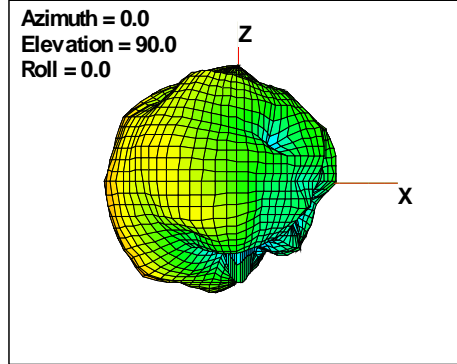

WAN Free-Space Total EIRP, 5025MHz

Total EIRP, Right Side View

Total EIRP, Left Side View

Total EIRP, Bottom View

Total EIRP, Top View

Total EIRP, Front Face View

Total EIRP, Back Face View

Preliminary DATA Only

WAN Free-Space Total EIRP, 5050MHz

Total EIRP, Right Side View

Total EIRP, Left Side View

Total EIRP, Bottom View

Total EIRP, Top View

Total EIRP, Front Face View

Total EIRP, Back Face View

Preliminary DATA Only

WAN Free-Space Total EIRP, 5075MHz

Total EIRP, Right Side View

Total EIRP, Left Side View

Total EIRP, Bottom View

Total EIRP, Top View

Total EIRP, Front Face View

Total EIRP, Back Face View

Preliminary DATA Only

WAN Free-Space Total EIRP, 5100MHz

Total EIRP, Right Side View

Total EIRP, Left Side View

Total EIRP, Bottom View

Total EIRP, Top View

Total EIRP, Front Face View

Total EIRP, Back Face View

Preliminary DATA Only