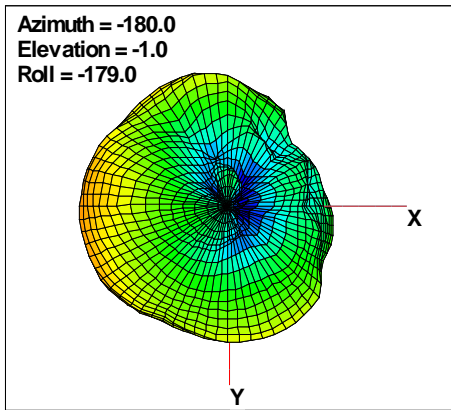

WAN Free-Space Total EIRP, 5100MHz

Total EIRP, Right Side View

Total EIRP, Left Side View

Total EIRP, Bottom View

Total EIRP, Top View

Total EIRP, Front Face View

Total EIRP, Back Face View

Preliminary DATA Only

WAN Free-Space Total EIRP, 5200MHz

Total EIRP, Right Side View

Total EIRP, Left Side View

Total EIRP, Bottom View

Total EIRP, Top View

Total EIRP, Front Face View

Total EIRP, Back Face View

Preliminary DATA Only

WAN Free-Space Total EIRP, 5300MHz

Total EIRP, Right Side View

Total EIRP, Left Side View

Total EIRP, Bottom View

Total EIRP, Top View

Total EIRP, Front Face View

Total EIRP, Back Face View

Preliminary DATA Only

WAN Free-Space Total EIRP, 5400MHz

Total EIRP, Right Side View

Total EIRP, Left Side View

Total EIRP, Bottom View

Total EIRP, Top View

Total EIRP, Front Face View

Total EIRP, Back Face View

Preliminary DATA Only