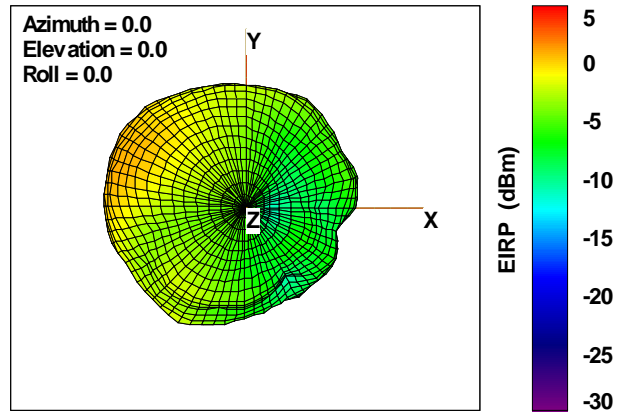

WAN Free-Space Total EIRP, 5075MHz

Total EIRP, Right Side View

Total EIRP, Left Side View

Total EIRP, Bottom View

Total EIRP, Top View

Total EIRP, Front Face View

Total EIRP, Back Face View

Preliminary DATA Only

WAN Free-Space Total EIRP, 5100MHz

Total EIRP, Right Side View

Total EIRP, Left Side View

Total EIRP, Bottom View

Total EIRP, Top View

Total EIRP, Front Face View

Total EIRP, Back Face View

Preliminary DATA Only

WAN Free-Space Total EIRP, 5200MHz

Total EIRP, Right Side View

Total EIRP, Left Side View

Total EIRP, Bottom View

Total EIRP, Top View

Total EIRP, Front Face View

Total EIRP, Back Face View

Preliminary DATA Only

WAN Free-Space Total EIRP, 5300MHz

Total EIRP, Right Side View

Total EIRP, Left Side View

Total EIRP, Bottom View

Total EIRP, Top View

Total EIRP, Front Face View

Total EIRP, Back Face View

Preliminary DATA Only