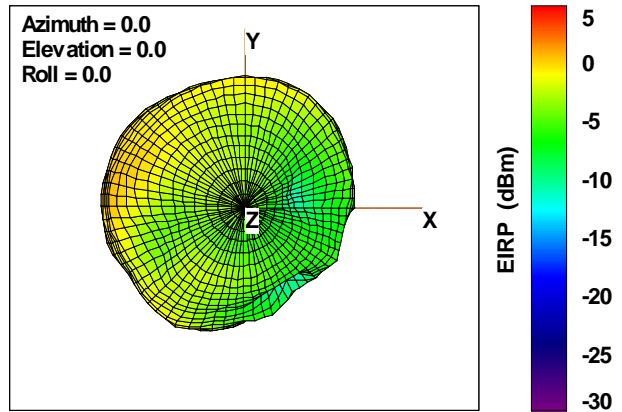

WAN Free-Space Total EIRP, 5050MHz

Total EIRP, Right Side View

Total EIRP, Left Side View

Total EIRP, Bottom View

Total EIRP, Top View

Total EIRP, Front Face View

Total EIRP, Back Face View

Preliminary DATA Only

WAN Free-Space Total EIRP, 5075MHz

Total EIRP, Right Side View

Total EIRP, Left Side View

Total EIRP, Bottom View

Total EIRP, Top View

Total EIRP, Front Face View

Total EIRP, Back Face View

Preliminary DATA Only

WAN Free-Space Total EIRP, 5100MHz

Total EIRP, Right Side View

Total EIRP, Left Side View

Total EIRP, Bottom View

Total EIRP, Top View

Total EIRP, Front Face View

Total EIRP, Back Face View

Preliminary DATA Only

WAN Free-Space Total EIRP, 5200MHz

Total EIRP, Right Side View

Total EIRP, Left Side View

Total EIRP, Bottom View

Total EIRP, Top View

Total EIRP, Front Face View

Total EIRP, Back Face View

Preliminary DATA Only