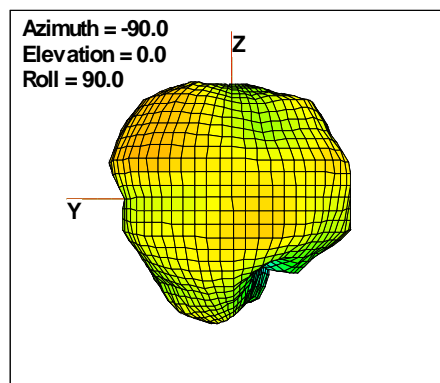

WAN Free-Space Total EIRP, 4850MHz

Total EIRP, Right Side View

Total EIRP, Left Side View

Total EIRP, Bottom View

Total EIRP, Top View

Total EIRP, Front Face View

Total EIRP, Back Face View

Preliminary DATA Only

WAN Free-Space Total EIRP, 4975MHz

Total EIRP, Right Side View

Total EIRP, Left Side View

Total EIRP, Bottom View

Total EIRP, Top View

Total EIRP, Front Face View

Total EIRP, Back Face View

Preliminary DATA Only

WAN Free-Space Total EIRP,5000 MHz

Total EIRP, Right Side View

Total EIRP, Left Side View

Total EIRP, Bottom View

Total EIRP, Top View

Total EIRP, Front Face View

Total EIRP, Back Face View

Preliminary DATA Only