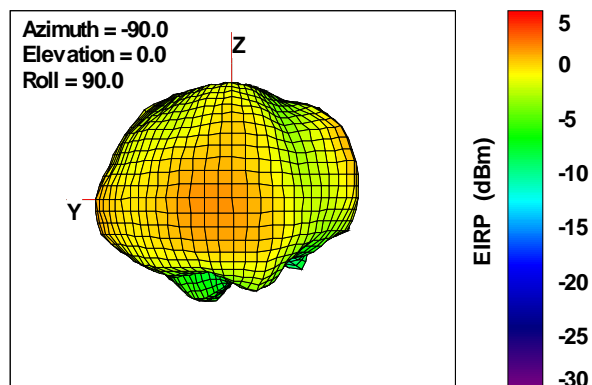

WAN Free-Space Total EIRP, 5500MHz

Total EIRP, Right Side View

Total EIRP, Left Side View

Total EIRP, Bottom View

Total EIRP, Top View

Total EIRP, Front Face View

Total EIRP, Back Face View

Preliminary DATA Only

WAN Free-Space Total EIRP, 5600MHz

Total EIRP, Right Side View

Total EIRP, Left Side View

Total EIRP, Bottom View

Total EIRP, Top View

Total EIRP, Front Face View

Total EIRP, Back Face View

Preliminary DATA Only

WAN Free-Space Total EIRP, 5700MHz

Total EIRP, Right Side View

Total EIRP, Left Side View

Total EIRP, Bottom View

Total EIRP, Top View

Total EIRP, Front Face View

Total EIRP, Back Face View

Preliminary DATA Only

WAN Free-Space Total EIRP, 5825MHz

Total EIRP, Right Side View

Total EIRP, Left Side View

Total EIRP, Bottom View

Total EIRP, Top View

Total EIRP, Front Face View

Total EIRP, Back Face View

Preliminary DATA Only