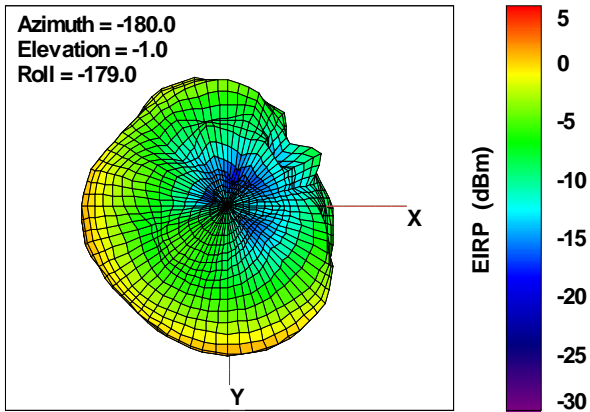

WAN Free-Space Total EIRP, 5500MHz

Total EIRP, Right Side View

Total EIRP, Left Side View

Total EIRP, Bottom View

Total EIRP, Top View

Total EIRP, Front Face View

Total EIRP, Back Face View

Preliminary DATA Only

WAN Free-Space Total EIRP, 5600MHz

Total EIRP, Right Side View

Total EIRP, Left Side View

Total EIRP, Bottom View

Total EIRP, Top View

Total EIRP, Front Face View

Total EIRP, Back Face View

Preliminary DATA Only

WAN Free-Space Total EIRP, 5700MHz

Total EIRP, Right Side View

Total EIRP, Left Side View

Total EIRP, Bottom View

Total EIRP, Top View

Total EIRP, Front Face View

Total EIRP, Back Face View

Preliminary DATA Only

WAN Free-Space Total EIRP, 5825MHz

Total EIRP, Right Side View

Total EIRP, Left Side View

Total EIRP, Bottom View

Total EIRP, Top View

Total EIRP, Front Face View

Total EIRP, Back Face View

Preliminary DATA Only