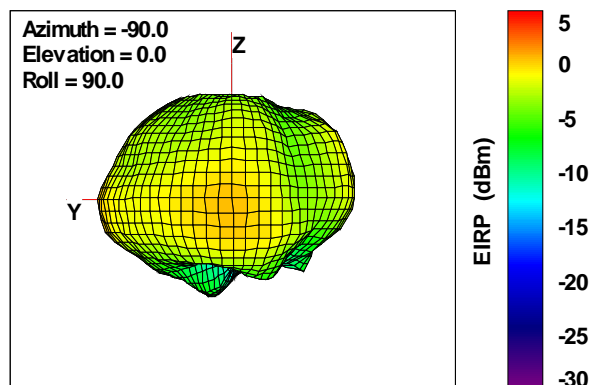

WAN Free-Space Total EIRP, 5600MHz

Total EIRP, Right Side View

Total EIRP, Left Side View

Total EIRP, Bottom View

Total EIRP, Top View

Total EIRP, Front Face View

Total EIRP, Back Face View

Preliminary DATA Only

WAN Free-Space Total EIRP, 5700MHz

Total EIRP, Right Side View

Total EIRP, Left Side View

Total EIRP, Bottom View

Total EIRP, Top View

Total EIRP, Front Face View

Total EIRP, Back Face View

Preliminary DATA Only

WAN Free-Space Total EIRP, 5825MHz

Total EIRP, Right Side View

Total EIRP, Left Side View

Total EIRP, Bottom View

Total EIRP, Top View

Total EIRP, Front Face View

Total EIRP, Back Face View

Preliminary DATA Only