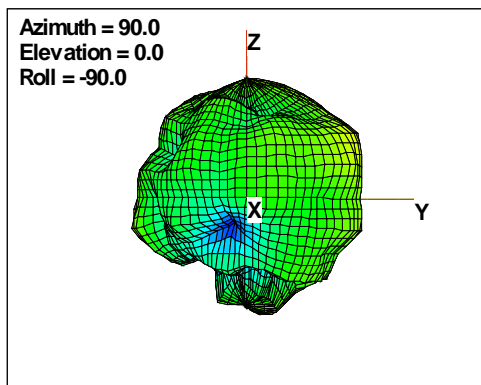

WAN Free-Space Total EIRP,5000 MHz

Total EIRP, Right Side View

Total EIRP, Left Side View

Total EIRP, Bottom View

Total EIRP, Top View

Total EIRP, Front Face View

Total EIRP, Back Face View

Preliminary DATA Only

WAN Free-Space Total EIRP, 5025MHz

Total EIRP, Right Side View

Total EIRP, Left Side View

Total EIRP, Bottom View

Total EIRP, Top View

Total EIRP, Front Face View

Total EIRP, Back Face View

Preliminary DATA Only

WAN Free-Space Total EIRP, 5050MHz

Total EIRP, Right Side View

Total EIRP, Left Side View

Total EIRP, Bottom View

Total EIRP, Top View

Total EIRP, Front Face View

Total EIRP, Back Face View

Preliminary DATA Only

WAN Free-Space Total EIRP, 5075MHz

Total EIRP, Right Side View

Total EIRP, Left Side View

Total EIRP, Bottom View

Total EIRP, Top View

Total EIRP, Front Face View

Total EIRP, Back Face View

Preliminary DATA Only