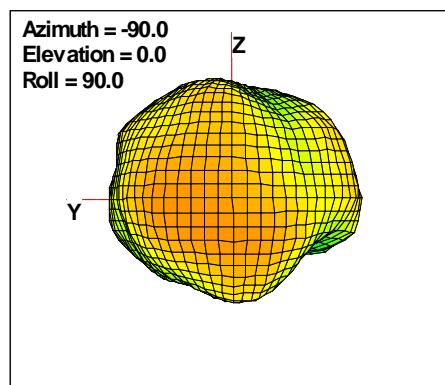

WAN Free-Space Total EIRP, 5100MHz

Total EIRP, Right Side View

Total EIRP, Left Side View

Total EIRP, Bottom View

Total EIRP, Top View

Total EIRP, Front Face View

Total EIRP, Back Face View

Preliminary DATA Only

WAN Free-Space Total EIRP, 5200MHz

Total EIRP, Right Side View

Total EIRP, Left Side View

Total EIRP, Bottom View

Total EIRP, Top View

Total EIRP, Front Face View

Total EIRP, Back Face View

Preliminary DATA Only

WAN Free-Space Total EIRP, 5300MHz

Total EIRP, Right Side View

Total EIRP, Left Side View

Total EIRP, Bottom View

Total EIRP, Top View

Total EIRP, Front Face View

Total EIRP, Back Face View

Preliminary DATA Only

WAN Free-Space Total EIRP, 5400MHz

Total EIRP, Right Side View

Total EIRP, Left Side View

Total EIRP, Bottom View

Total EIRP, Top View

Total EIRP, Front Face View

Total EIRP, Back Face View

Preliminary DATA Only