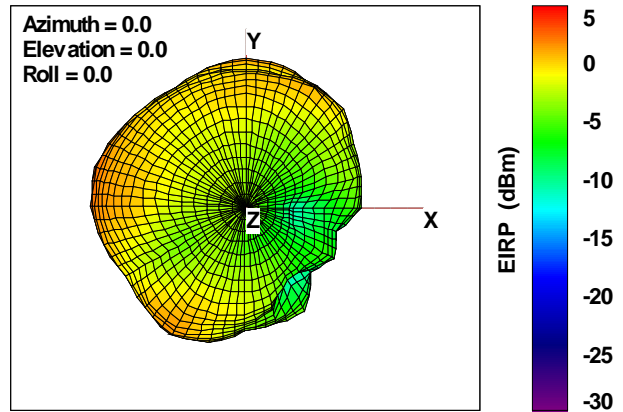

WAN Free-Space Total EIRP, 5300MHz

Total EIRP, Right Side View

Total EIRP, Left Side View

Total EIRP, Bottom View

Total EIRP, Top View

Total EIRP, Front Face View

Total EIRP, Back Face View

Preliminary DATA Only

WAN Free-Space Total EIRP, 5400MHz

Total EIRP, Right Side View

Total EIRP, Left Side View

Total EIRP, Bottom View

Total EIRP, Top View

Total EIRP, Front Face View

Total EIRP, Back Face View

Preliminary DATA Only

WAN Free-Space Total EIRP, 5500MHz

Total EIRP, Right Side View

Total EIRP, Left Side View

Total EIRP, Bottom View

Total EIRP, Top View

Total EIRP, Front Face View

Total EIRP, Back Face View

Preliminary DATA Only

WAN Free-Space Total EIRP, 5600MHz

Total EIRP, Right Side View

Total EIRP, Left Side View

Total EIRP, Bottom View

Total EIRP, Top View

Total EIRP, Front Face View

Total EIRP, Back Face View

Preliminary DATA Only