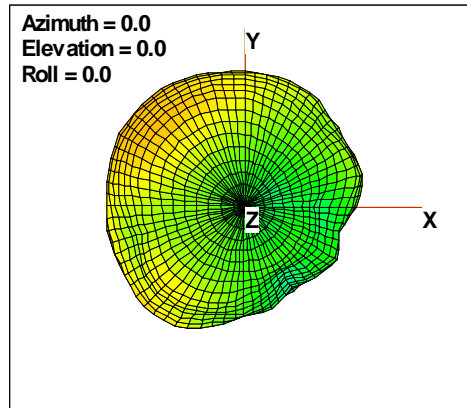

WAN Free-Space Total EIRP, 4850MHz

Total EIRP, Right Side View

Total EIRP, Left Side View

Total EIRP, Bottom View

Total EIRP, Top View

Total EIRP, Front Face View

Total EIRP, Back Face View

Preliminary DATA Only

WAN Free-Space Total EIRP, 4975MHz

Total EIRP, Right Side View

Total EIRP, Left Side View

Total EIRP, Bottom View

Total EIRP, Top View

Total EIRP, Front Face View

Total EIRP, Back Face View

Preliminary DATA Only

WAN Free-Space Total EIRP,5000 MHz

Total EIRP, Right Side View

Total EIRP, Left Side View

Total EIRP, Bottom View

Total EIRP, Top View

Total EIRP, Front Face View

Total EIRP, Back Face View

Preliminary DATA Only