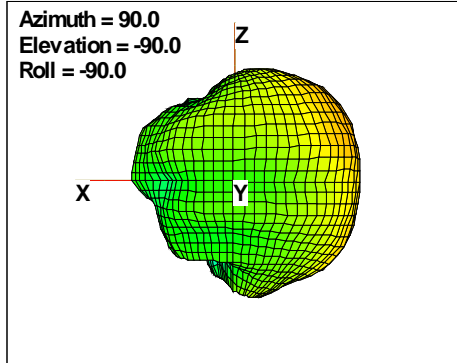

WAN Free-Space Total EIRP, 4850MHz

Total EIRP, Right Side View

Total EIRP, Left Side View

Total EIRP, Bottom View

Total EIRP, Top View

Total EIRP, Front Face View

Total EIRP, Back Face View

Preliminary DATA Only

WAN Free-Space Total EIRP, 4975MHz

Total EIRP, Right Side View

Total EIRP, Left Side View

Total EIRP, Bottom View

Total EIRP, Top View

Total EIRP, Front Face View

Total EIRP, Back Face View

Preliminary DATA Only

WAN Free-Space Total EIRP,5000 MHz

Total EIRP, Right Side View

Total EIRP, Left Side View

Total EIRP, Bottom View

Total EIRP, Top View

Total EIRP, Front Face View

Total EIRP, Back Face View

Preliminary DATA Only