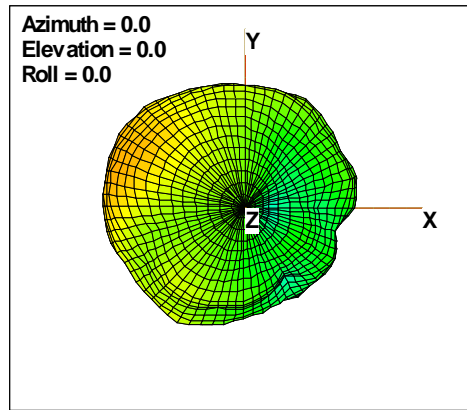

WAN Free-Space Total EIRP, 5200MHz

Total EIRP, Right Side View

Total EIRP, Left Side View

Total EIRP, Bottom View

Total EIRP, Top View

Total EIRP, Front Face View

Total EIRP, Back Face View

Preliminary DATA Only

WAN Free-Space Total EIRP, 5300MHz

Total EIRP, Right Side View

Total EIRP, Left Side View

Total EIRP, Bottom View

Total EIRP, Top View

Total EIRP, Front Face View

Total EIRP, Back Face View

Preliminary DATA Only

WAN Free-Space Total EIRP, 5400MHz

Total EIRP, Right Side View

Total EIRP, Left Side View

Total EIRP, Bottom View

Total EIRP, Top View

Total EIRP, Front Face View

Total EIRP, Back Face View

Preliminary DATA Only

WAN Free-Space Total EIRP, 5500MHz

Total EIRP, Right Side View

Total EIRP, Left Side View

Total EIRP, Bottom View

Total EIRP, Top View

Total EIRP, Front Face View

Total EIRP, Back Face View

Preliminary DATA Only