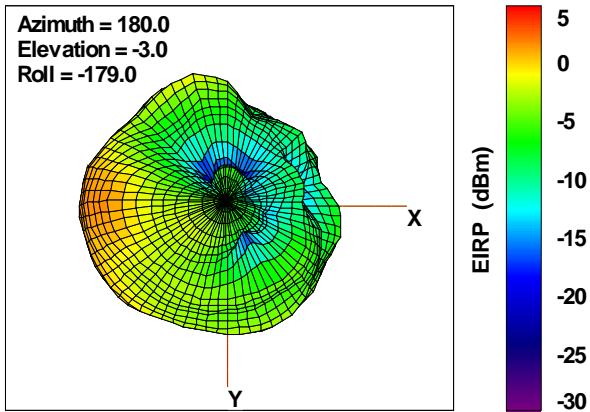

WAN Free-Space Total EIRP, 5025MHz

Total EIRP, Right Side View

Total EIRP, Left Side View

Total EIRP, Bottom View

Total EIRP, Top View

Total EIRP, Front Face View

Total EIRP, Back Face View

Preliminary DATA Only

WAN Free-Space Total EIRP, 5050MHz

Total EIRP, Right Side View

Total EIRP, Left Side View

Total EIRP, Bottom View

Total EIRP, Top View

Total EIRP, Front Face View

Total EIRP, Back Face View

Preliminary DATA Only

WAN Free-Space Total EIRP, 5075MHz

Total EIRP, Right Side View

Total EIRP, Left Side View

Total EIRP, Bottom View

Total EIRP, Top View

Total EIRP, Front Face View

Total EIRP, Back Face View

Preliminary DATA Only

WAN Free-Space Total EIRP, 5100MHz

Total EIRP, Right Side View

Total EIRP, Left Side View

Total EIRP, Bottom View

Total EIRP, Top View

Total EIRP, Front Face View

Total EIRP, Back Face View

Preliminary DATA Only