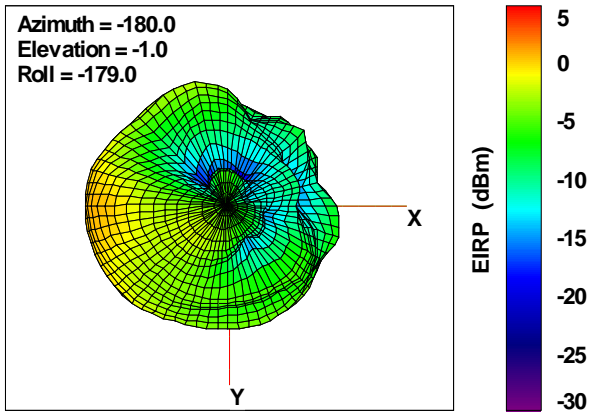

WAN Free-Space Total EIRP, 4975MHz

Total EIRP, Right Side View

Total EIRP, Left Side View

Total EIRP, Bottom View

Total EIRP, Top View

Total EIRP, Front Face View

Total EIRP, Back Face View

Preliminary DATA Only

WAN Free-Space Total EIRP,5000 MHz

Total EIRP, Right Side View

Total EIRP, Left Side View

Total EIRP, Bottom View

Total EIRP, Top View

Total EIRP, Front Face View

Total EIRP, Back Face View

Preliminary DATA Only

WAN Free-Space Total EIRP, 5025MHz

Total EIRP, Right Side View

Total EIRP, Left Side View

Total EIRP, Bottom View

Total EIRP, Top View

Total EIRP, Front Face View

Total EIRP, Back Face View

Preliminary DATA Only

WAN Free-Space Total EIRP, 5050MHz

Total EIRP, Right Side View

Total EIRP, Left Side View

Total EIRP, Bottom View

Total EIRP, Top View

Total EIRP, Front Face View

Total EIRP, Back Face View

Preliminary DATA Only