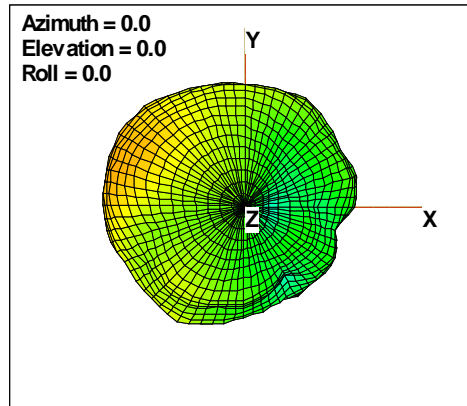

WAN Free-Space Total EIRP, 4850MHz

Total EIRP, Right Side View

Total EIRP, Left Side View

Total EIRP, Bottom View

Total EIRP, Top View

Total EIRP, Front Face View

Total EIRP, Back Face View

Preliminary DATA Only

WAN Free-Space Total EIRP, 4975MHz

Total EIRP, Right Side View

Total EIRP, Left Side View

Total EIRP, Bottom View

Total EIRP, Top View

Total EIRP, Front Face View

Total EIRP, Back Face View

Preliminary DATA Only

WAN Free-Space Total EIRP,5000 MHz

Total EIRP, Right Side View

Total EIRP, Left Side View

Total EIRP, Bottom View

Total EIRP, Top View

Total EIRP, Front Face View

Total EIRP, Back Face View

Preliminary DATA Only

WAN Free-Space Total EIRP, 5025MHz

Total EIRP, Right Side View

Total EIRP, Left Side View

Total EIRP, Bottom View

Total EIRP, Top View

Total EIRP, Front Face View

Total EIRP, Back Face View

Preliminary DATA Only