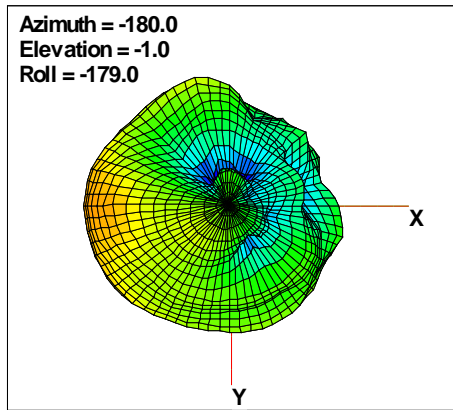

WAN Free-Space Total EIRP,5000 MHz

Total EIRP, Right Side View

Total EIRP, Left Side View

Total EIRP, Bottom View

Total EIRP, Top View

Total EIRP, Front Face View

Total EIRP, Back Face View

Preliminary DATA Only

WAN Free-Space Total EIRP, 5025MHz

Total EIRP, Right Side View

Total EIRP, Left Side View

Total EIRP, Bottom View

Total EIRP, Top View

Total EIRP, Front Face View

Total EIRP, Back Face View

Preliminary DATA Only

WAN Free-Space Total EIRP, 5050MHz

Total EIRP, Right Side View

Total EIRP, Left Side View

Total EIRP, Bottom View

Total EIRP, Top View

Total EIRP, Front Face View

Total EIRP, Back Face View

Preliminary DATA Only

WAN Free-Space Total EIRP, 5075MHz

Total EIRP, Right Side View

Total EIRP, Left Side View

Total EIRP, Bottom View

Total EIRP, Top View

Total EIRP, Front Face View

Total EIRP, Back Face View

Preliminary DATA Only