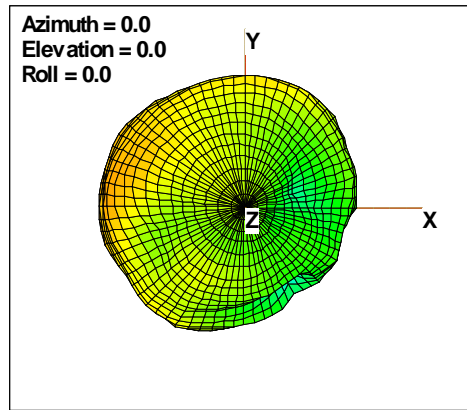

WAN Free-Space Total EIRP, 5025MHz

Total EIRP, Right Side View

Total EIRP, Left Side View

Total EIRP, Bottom View

Total EIRP, Top View

Total EIRP, Front Face View

Total EIRP, Back Face View

Preliminary DATA Only

WAN Free-Space Total EIRP, 5050MHz

Total EIRP, Right Side View

Total EIRP, Left Side View

Total EIRP, Bottom View

Total EIRP, Top View

Total EIRP, Front Face View

Total EIRP, Back Face View

Preliminary DATA Only

WAN Free-Space Total EIRP, 5075MHz

Total EIRP, Right Side View

Total EIRP, Left Side View

Total EIRP, Bottom View

Total EIRP, Top View

Total EIRP, Front Face View

Total EIRP, Back Face View

Preliminary DATA Only

WAN Free-Space Total EIRP, 5100MHz

Total EIRP, Right Side View

Total EIRP, Left Side View

Total EIRP, Bottom View

Total EIRP, Top View

Total EIRP, Front Face View

Total EIRP, Back Face View

Preliminary DATA Only