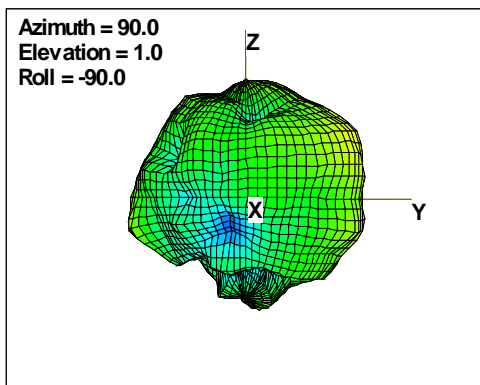

WAN Free-Space Total EIRP, 5050MHz

Total EIRP, Right Side View

Total EIRP, Left Side View

Total EIRP, Bottom View

Total EIRP, Top View

Total EIRP, Front Face View

Total EIRP, Back Face View

Preliminary DATA Only

WAN Free-Space Total EIRP, 5075MHz

Total EIRP, Right Side View

Total EIRP, Left Side View

Total EIRP, Bottom View

Total EIRP, Top View

Total EIRP, Front Face View

Total EIRP, Back Face View

Preliminary DATA Only

WAN Free-Space Total EIRP, 5100MHz

Total EIRP, Right Side View

Total EIRP, Left Side View

Total EIRP, Bottom View

Total EIRP, Top View

Total EIRP, Front Face View

Total EIRP, Back Face View

Preliminary DATA Only

WAN Free-Space Total EIRP, 5200MHz

Total EIRP, Right Side View

Total EIRP, Left Side View

Total EIRP, Bottom View

Total EIRP, Top View

Total EIRP, Front Face View

Total EIRP, Back Face View

Preliminary DATA Only