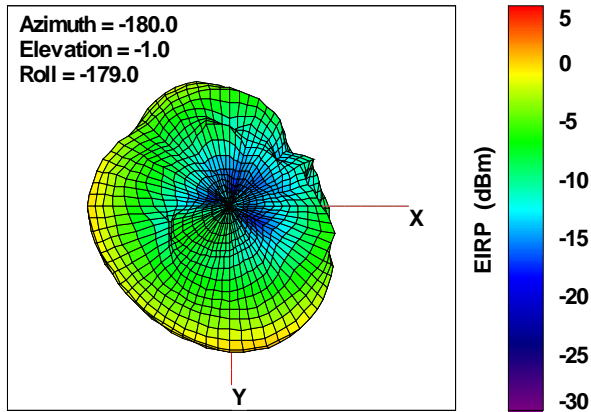

WAN Free-Space Total EIRP, 5600MHz

Total EIRP, Right Side View

Total EIRP, Left Side View

Total EIRP, Bottom View

Total EIRP, Top View

Total EIRP, Front Face View

Total EIRP, Back Face View

Preliminary DATA Only

WAN Free-Space Total EIRP, 5700MHz

Total EIRP, Right Side View

Total EIRP, Left Side View

Total EIRP, Bottom View

Total EIRP, Top View

Total EIRP, Front Face View

Total EIRP, Back Face View

Preliminary DATA Only

WAN Free-Space Total EIRP, 5825MHz

Total EIRP, Right Side View

Total EIRP, Left Side View

Total EIRP, Bottom View

Total EIRP, Top View

Total EIRP, Front Face View

Total EIRP, Back Face View

Preliminary DATA Only