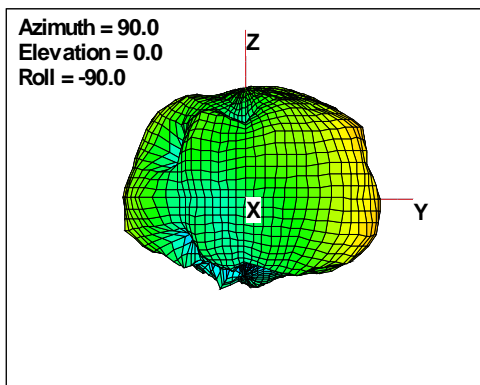

WAN Free-Space Total EIRP, 5200MHz

Total EIRP, Right Side View

Total EIRP, Left Side View

Total EIRP, Bottom View

Total EIRP, Top View

Total EIRP, Front Face View

Total EIRP, Back Face View

Preliminary DATA Only

WAN Free-Space Total EIRP, 5300MHz

Total EIRP, Right Side View

Total EIRP, Left Side View

Total EIRP, Bottom View

Total EIRP, Top View

Total EIRP, Front Face View

Total EIRP, Back Face View

Preliminary DATA Only

WAN Free-Space Total EIRP, 5400MHz

Total EIRP, Right Side View

Total EIRP, Left Side View

Total EIRP, Bottom View

Total EIRP, Top View

Total EIRP, Front Face View

Total EIRP, Back Face View

Preliminary DATA Only

WAN Free-Space Total EIRP, 5500MHz

Total EIRP, Right Side View

Total EIRP, Left Side View

Total EIRP, Bottom View

Total EIRP, Top View

Total EIRP, Front Face View

Total EIRP, Back Face View

Preliminary DATA Only