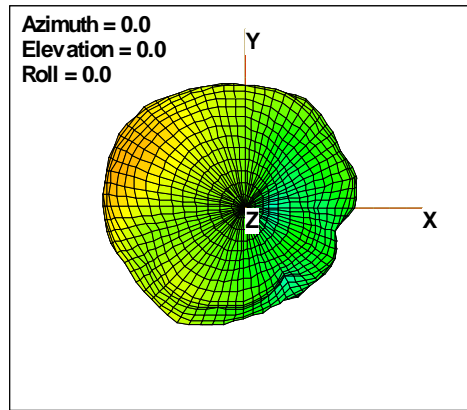

WAN Free-Space Total EIRP, 5100MHz

Total EIRP, Right Side View

Total EIRP, Left Side View

Total EIRP, Bottom View

Total EIRP, Top View

Total EIRP, Front Face View

Total EIRP, Back Face View

Preliminary DATA Only

WAN Free-Space Total EIRP, 5200MHz

Total EIRP, Right Side View

Total EIRP, Left Side View

Total EIRP, Bottom View

Total EIRP, Top View

Total EIRP, Front Face View

Total EIRP, Back Face View

Preliminary DATA Only

WAN Free-Space Total EIRP, 5300MHz

Total EIRP, Right Side View

Total EIRP, Left Side View

Total EIRP, Bottom View

Total EIRP, Top View

Total EIRP, Front Face View

Total EIRP, Back Face View

Preliminary DATA Only

WAN Free-Space Total EIRP, 5400MHz

Total EIRP, Right Side View

Total EIRP, Left Side View

Total EIRP, Bottom View

Total EIRP, Top View

Total EIRP, Front Face View

Total EIRP, Back Face View

Preliminary DATA Only