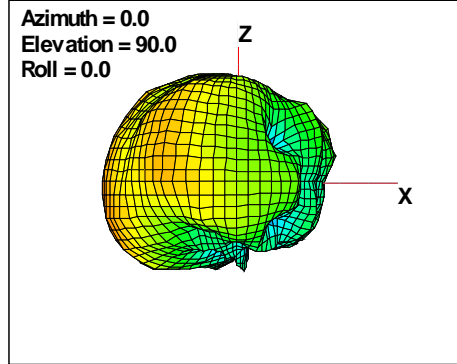

WAN Free-Space Total EIRP, 5200MHz

Total EIRP, Right Side View

Total EIRP, Left Side View

Total EIRP, Bottom View

Total EIRP, Top View

Total EIRP, Front Face View

Total EIRP, Back Face View

Preliminary DATA Only

WAN Free-Space Total EIRP, 5300MHz

Total EIRP, Right Side View

Total EIRP, Left Side View

Total EIRP, Bottom View

Total EIRP, Top View

Total EIRP, Front Face View

Total EIRP, Back Face View

Preliminary DATA Only

WAN Free-Space Total EIRP, 5400MHz

Total EIRP, Right Side View

Total EIRP, Left Side View

Total EIRP, Bottom View

Total EIRP, Top View

Total EIRP, Front Face View

Total EIRP, Back Face View

Preliminary DATA Only

WAN Free-Space Total EIRP, 5500MHz

Total EIRP, Right Side View

Total EIRP, Left Side View

Total EIRP, Bottom View

Total EIRP, Top View

Total EIRP, Front Face View

Total EIRP, Back Face View

Preliminary DATA Only