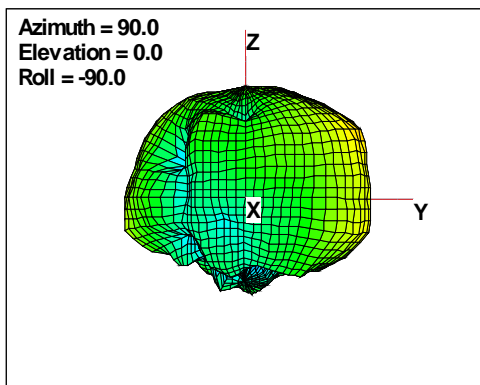

WAN Free-Space Total EIRP, 5200MHz

Total EIRP, Right Side View

Total EIRP, Left Side View

Total EIRP, Bottom View

Total EIRP, Top View

Total EIRP, Front Face View

Total EIRP, Back Face View

Preliminary DATA Only

WAN Free-Space Total EIRP, 5300MHz

Total EIRP, Right Side View

Total EIRP, Left Side View

Total EIRP, Bottom View

Total EIRP, Top View

Total EIRP, Front Face View

Total EIRP, Back Face View

Preliminary DATA Only

WAN Free-Space Total EIRP, 5400MHz

Total EIRP, Right Side View

Total EIRP, Left Side View

Total EIRP, Bottom View

Total EIRP, Top View

Total EIRP, Front Face View

Total EIRP, Back Face View

Preliminary DATA Only

WAN Free-Space Total EIRP, 5500MHz

Total EIRP, Right Side View

Total EIRP, Left Side View

Total EIRP, Bottom View

Total EIRP, Top View

Total EIRP, Front Face View

Total EIRP, Back Face View

Preliminary DATA Only