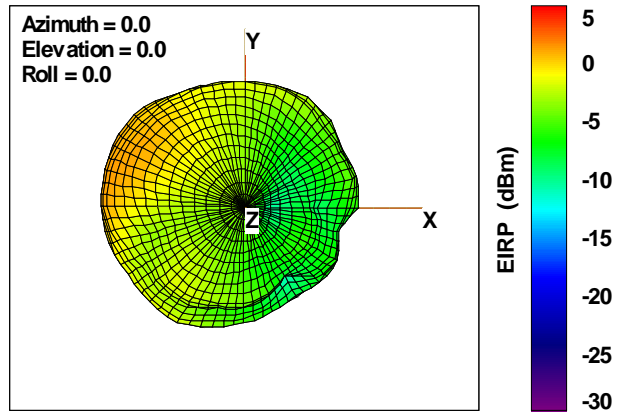

WAN Free-Space Total EIRP, 4975MHz

Total EIRP, Right Side View

Total EIRP, Left Side View

Total EIRP, Bottom View

Total EIRP, Top View

Total EIRP, Front Face View

Total EIRP, Back Face View

Preliminary DATA Only

WAN Free-Space Total EIRP,5000 MHz

Total EIRP, Right Side View

Total EIRP, Left Side View

Total EIRP, Bottom View

Total EIRP, Top View

Total EIRP, Front Face View

Total EIRP, Back Face View

Preliminary DATA Only

WAN Free-Space Total EIRP, 5025MHz

Total EIRP, Right Side View

Total EIRP, Left Side View

Total EIRP, Bottom View

Total EIRP, Top View

Total EIRP, Front Face View

Total EIRP, Back Face View

Preliminary DATA Only

WAN Free-Space Total EIRP, 5050MHz

Total EIRP, Right Side View

Total EIRP, Left Side View

Total EIRP, Bottom View

Total EIRP, Top View

Total EIRP, Front Face View

Total EIRP, Back Face View

Preliminary DATA Only