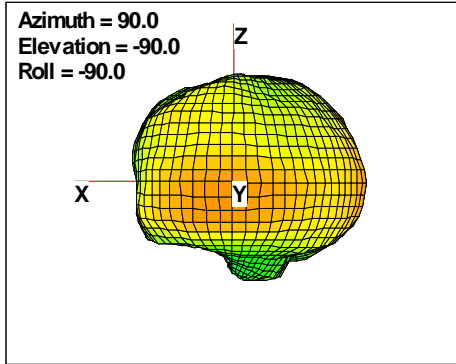

WAN Free-Space Total EIRP, 5400MHz

Total EIRP, Right Side View

Total EIRP, Left Side View

Total EIRP, Bottom View

Total EIRP, Top View

Total EIRP, Front Face View

Total EIRP, Back Face View

Preliminary DATA Only

WAN Free-Space Total EIRP, 5500MHz

Total EIRP, Right Side View

Total EIRP, Left Side View

Total EIRP, Bottom View

Total EIRP, Top View

Total EIRP, Front Face View

Total EIRP, Back Face View

Preliminary DATA Only

WAN Free-Space Total EIRP, 5600MHz

Total EIRP, Right Side View

Total EIRP, Left Side View

Total EIRP, Bottom View

Total EIRP, Top View

Total EIRP, Front Face View

Total EIRP, Back Face View

Preliminary DATA Only

WAN Free-Space Total EIRP, 5700MHz

Total EIRP, Right Side View

Total EIRP, Left Side View

Total EIRP, Bottom View

Total EIRP, Top View

Total EIRP, Front Face View

Total EIRP, Back Face View

Preliminary DATA Only