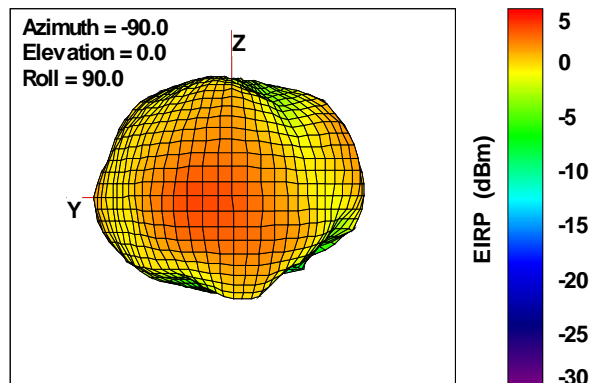

WAN Free-Space Total EIRP, 5300MHz

Total EIRP, Right Side View

Total EIRP, Left Side View

Total EIRP, Bottom View

Total EIRP, Top View

Total EIRP, Front Face View

Total EIRP, Back Face View

Preliminary DATA Only

WAN Free-Space Total EIRP, 5400MHz

Total EIRP, Right Side View

Total EIRP, Left Side View

Total EIRP, Bottom View

Total EIRP, Top View

Total EIRP, Front Face View

Total EIRP, Back Face View

Preliminary DATA Only

WAN Free-Space Total EIRP, 5500MHz

Total EIRP, Right Side View

Total EIRP, Left Side View

Total EIRP, Bottom View

Total EIRP, Top View

Total EIRP, Front Face View

Total EIRP, Back Face View

Preliminary DATA Only

WAN Free-Space Total EIRP, 5600MHz

Total EIRP, Right Side View

Total EIRP, Left Side View

Total EIRP, Bottom View

Total EIRP, Top View

Total EIRP, Front Face View

Total EIRP, Back Face View

Preliminary DATA Only