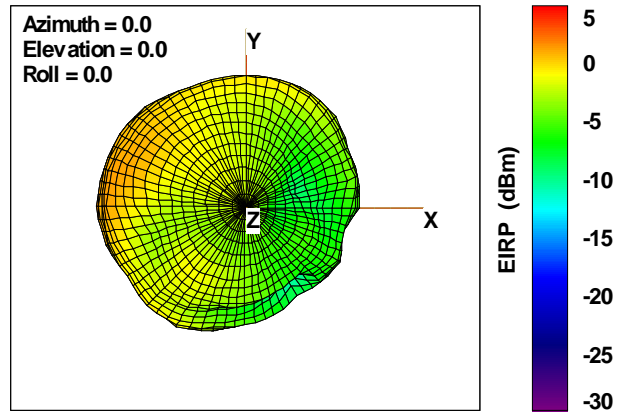

WAN Free-Space Total EIRP, 5025MHz

Total EIRP, Right Side View

Total EIRP, Left Side View

Total EIRP, Bottom View

Total EIRP, Top View

Total EIRP, Front Face View

Total EIRP, Back Face View

Preliminary DATA Only

WAN Free-Space Total EIRP, 5050MHz

Total EIRP, Right Side View

Total EIRP, Left Side View

Total EIRP, Bottom View

Total EIRP, Top View

Total EIRP, Front Face View

Total EIRP, Back Face View

Preliminary DATA Only

WAN Free-Space Total EIRP, 5075MHz

Total EIRP, Right Side View

Total EIRP, Left Side View

Total EIRP, Bottom View

Total EIRP, Top View

Total EIRP, Front Face View

Total EIRP, Back Face View

Preliminary DATA Only

WAN Free-Space Total EIRP, 5100MHz

Total EIRP, Right Side View

Total EIRP, Left Side View

Total EIRP, Bottom View

Total EIRP, Top View

Total EIRP, Front Face View

Total EIRP, Back Face View

Preliminary DATA Only