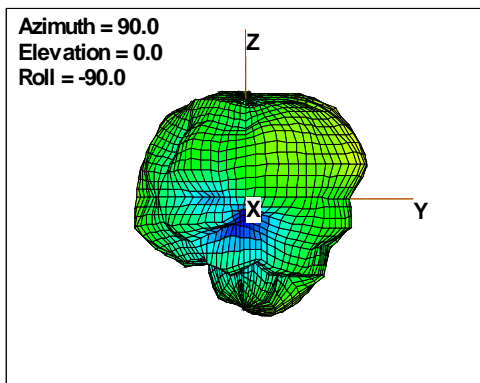

WAN Free-Space Total EIRP, 4850MHz

Total EIRP, Right Side View

Total EIRP, Left Side View

Total EIRP, Bottom View

Total EIRP, Top View

Total EIRP, Front Face View

Total EIRP, Back Face View

Preliminary DATA Only

WAN Free-Space Total EIRP, 4975MHz

Total EIRP, Right Side View

Total EIRP, Left Side View

Total EIRP, Bottom View

Total EIRP, Top View

Total EIRP, Front Face View

Total EIRP, Back Face View

Preliminary DATA Only

WAN Free-Space Total EIRP,5000 MHz

Total EIRP, Right Side View

Total EIRP, Left Side View

Total EIRP, Bottom View

Total EIRP, Top View

Total EIRP, Front Face View

Total EIRP, Back Face View

Preliminary DATA Only

WAN Free-Space Total EIRP, 5025MHz

Total EIRP, Right Side View

Total EIRP, Left Side View

Total EIRP, Bottom View

Total EIRP, Top View

Total EIRP, Front Face View

Total EIRP, Back Face View

Preliminary DATA Only