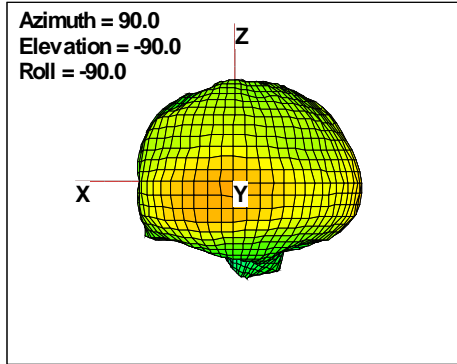

WAN Free-Space Total EIRP, 5500MHz

Total EIRP, Right Side View

Total EIRP, Left Side View

Total EIRP, Bottom View

Total EIRP, Top View

Total EIRP, Front Face View

Total EIRP, Back Face View

Preliminary DATA Only

WAN Free-Space Total EIRP, 5600MHz

Total EIRP, Right Side View

Total EIRP, Left Side View

Total EIRP, Bottom View

Total EIRP, Top View

Total EIRP, Front Face View

Total EIRP, Back Face View

Preliminary DATA Only

WAN Free-Space Total EIRP, 5700MHz

Total EIRP, Right Side View

Total EIRP, Left Side View

Total EIRP, Bottom View

Total EIRP, Top View

Total EIRP, Front Face View

Total EIRP, Back Face View

Preliminary DATA Only

WAN Free-Space Total EIRP, 5825MHz

Total EIRP, Right Side View

Total EIRP, Left Side View

Total EIRP, Bottom View

Total EIRP, Top View

Total EIRP, Front Face View

Total EIRP, Back Face View

Preliminary DATA Only