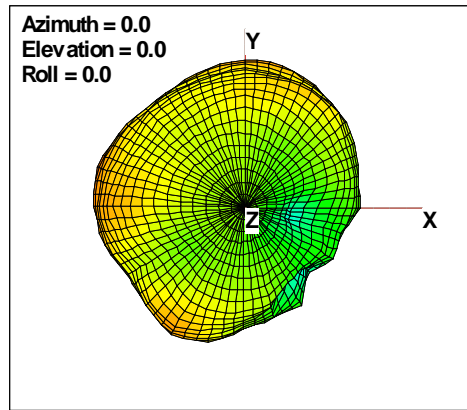

WAN Free-Space Total EIRP, 5400MHz

Total EIRP, Right Side View

Total EIRP, Left Side View

Total EIRP, Bottom View

Total EIRP, Top View

Total EIRP, Front Face View

Total EIRP, Back Face View

Preliminary DATA Only

WAN Free-Space Total EIRP, 5500MHz

Total EIRP, Right Side View

Total EIRP, Left Side View

Total EIRP, Bottom View

Total EIRP, Top View

Total EIRP, Front Face View

Total EIRP, Back Face View

Preliminary DATA Only

WAN Free-Space Total EIRP, 5600MHz

Total EIRP, Right Side View

Total EIRP, Left Side View

Total EIRP, Bottom View

Total EIRP, Top View

Total EIRP, Front Face View

Total EIRP, Back Face View

Preliminary DATA Only

WAN Free-Space Total EIRP, 5700MHz

Total EIRP, Right Side View

Total EIRP, Left Side View

Total EIRP, Bottom View

Total EIRP, Top View

Total EIRP, Front Face View

Total EIRP, Back Face View

Preliminary DATA Only