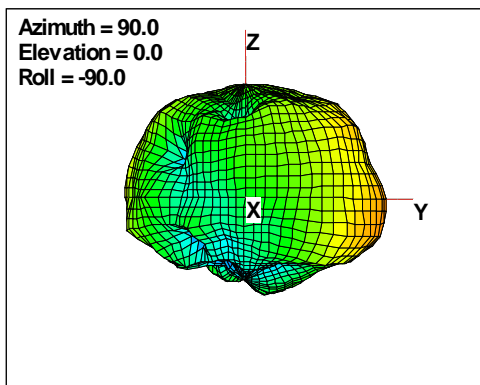

WAN Free-Space Total EIRP, 5500MHz

Total EIRP, Right Side View

Total EIRP, Left Side View

Total EIRP, Bottom View

Total EIRP, Top View

Total EIRP, Front Face View

Total EIRP, Back Face View

Preliminary DATA Only

WAN Free-Space Total EIRP, 5600MHz

Total EIRP, Right Side View

Total EIRP, Left Side View

Total EIRP, Bottom View

Total EIRP, Top View

Total EIRP, Front Face View

Total EIRP, Back Face View

Preliminary DATA Only

WAN Free-Space Total EIRP, 5700MHz

Total EIRP, Right Side View

Total EIRP, Left Side View

Total EIRP, Bottom View

Total EIRP, Top View

Total EIRP, Front Face View

Total EIRP, Back Face View

Preliminary DATA Only

WAN Free-Space Total EIRP, 5825MHz

Total EIRP, Right Side View

Total EIRP, Left Side View

Total EIRP, Bottom View

Total EIRP, Top View

Total EIRP, Front Face View

Total EIRP, Back Face View

Preliminary DATA Only