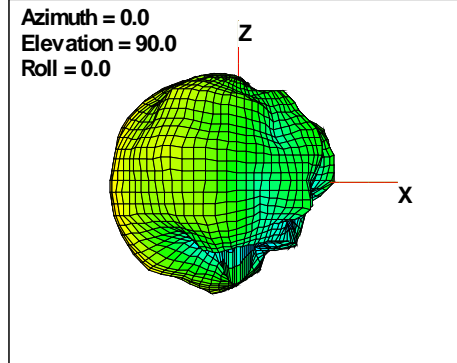

WAN Free-Space Total EIRP, 4850MHz

Total EIRP, Right Side View

Total EIRP, Left Side View

Total EIRP, Bottom View

Total EIRP, Top View

Total EIRP, Front Face View

Total EIRP, Back Face View

Preliminary DATA Only

WAN Free-Space Total EIRP, 4975MHz

Total EIRP, Right Side View

Total EIRP, Left Side View

Total EIRP, Bottom View

Total EIRP, Top View

Total EIRP, Front Face View

Total EIRP, Back Face View

Preliminary DATA Only

WAN Free-Space Total EIRP,5000 MHz

Total EIRP, Right Side View

Total EIRP, Left Side View

Total EIRP, Bottom View

Total EIRP, Top View

Total EIRP, Front Face View

Total EIRP, Back Face View

Preliminary DATA Only