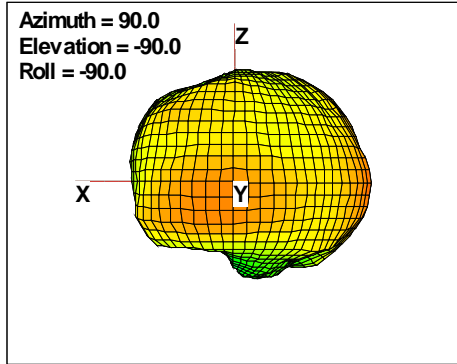

WAN Free-Space Total EIRP, 5300MHz

Total EIRP, Right Side View

Total EIRP, Left Side View

Total EIRP, Bottom View

Total EIRP, Top View

Total EIRP, Front Face View

Total EIRP, Back Face View

Preliminary DATA Only

WAN Free-Space Total EIRP, 5400MHz

Total EIRP, Right Side View

Total EIRP, Left Side View

Total EIRP, Bottom View

Total EIRP, Top View

Total EIRP, Front Face View

Total EIRP, Back Face View

Preliminary DATA Only

WAN Free-Space Total EIRP, 5500MHz

Total EIRP, Right Side View

Total EIRP, Left Side View

Total EIRP, Bottom View

Total EIRP, Top View

Total EIRP, Front Face View

Total EIRP, Back Face View

Preliminary DATA Only

WAN Free-Space Total EIRP, 5600MHz

Total EIRP, Right Side View

Total EIRP, Left Side View

Total EIRP, Bottom View

Total EIRP, Top View

Total EIRP, Front Face View

Total EIRP, Back Face View

Preliminary DATA Only