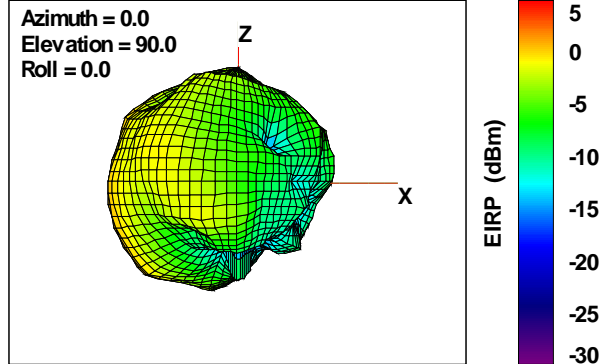

WAN Free-Space Total EIRP, 5050MHz

Total EIRP, Right Side View

Total EIRP, Left Side View

Total EIRP, Bottom View

Total EIRP, Top View

Total EIRP, Front Face View

Total EIRP, Back Face View

Preliminary DATA Only

WAN Free-Space Total EIRP, 5075MHz

Total EIRP, Right Side View

Total EIRP, Left Side View

Total EIRP, Bottom View

Total EIRP, Top View

Total EIRP, Front Face View

Total EIRP, Back Face View

Preliminary DATA Only

WAN Free-Space Total EIRP, 5100MHz

Total EIRP, Right Side View

Total EIRP, Left Side View

Total EIRP, Bottom View

Total EIRP, Top View

Total EIRP, Front Face View

Total EIRP, Back Face View

Preliminary DATA Only

WAN Free-Space Total EIRP, 5200MHz

Total EIRP, Right Side View

Total EIRP, Left Side View

Total EIRP, Bottom View

Total EIRP, Top View

Total EIRP, Front Face View

Total EIRP, Back Face View

Preliminary DATA Only