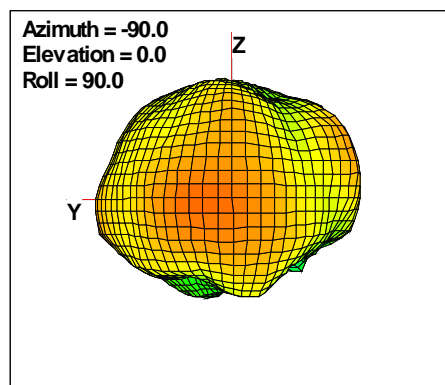

WAN Free-Space Total EIRP, 5400MHz

Total EIRP, Right Side View

Total EIRP, Left Side View

Total EIRP, Bottom View

Total EIRP, Top View

Total EIRP, Front Face View

Total EIRP, Back Face View

Preliminary DATA Only

WAN Free-Space Total EIRP, 5500MHz

Total EIRP, Right Side View

Total EIRP, Left Side View

Total EIRP, Bottom View

Total EIRP, Top View

Total EIRP, Front Face View

Total EIRP, Back Face View

Preliminary DATA Only

WAN Free-Space Total EIRP, 5600MHz

Total EIRP, Right Side View

Total EIRP, Left Side View

Total EIRP, Bottom View

Total EIRP, Top View

Total EIRP, Front Face View

Total EIRP, Back Face View

Preliminary DATA Only

WAN Free-Space Total EIRP, 5700MHz

Total EIRP, Right Side View

Total EIRP, Left Side View

Total EIRP, Bottom View

Total EIRP, Top View

Total EIRP, Front Face View

Total EIRP, Back Face View

Preliminary DATA Only