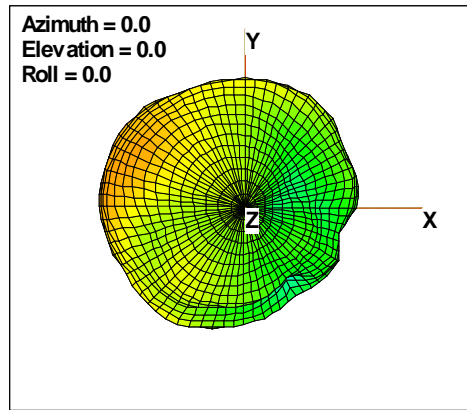

WAN Free-Space Total EIRP,5000 MHz

Total EIRP, Right Side View

Total EIRP, Left Side View

Total EIRP, Bottom View

Total EIRP, Top View

Total EIRP, Front Face View

Total EIRP, Back Face View

Preliminary DATA Only

WAN Free-Space Total EIRP, 5025MHz

Total EIRP, Right Side View

Total EIRP, Left Side View

Total EIRP, Bottom View

Total EIRP, Top View

Total EIRP, Front Face View

Total EIRP, Back Face View

Preliminary DATA Only

WAN Free-Space Total EIRP, 5050MHz

Total EIRP, Right Side View

Total EIRP, Left Side View

Total EIRP, Bottom View

Total EIRP, Top View

Total EIRP, Front Face View

Total EIRP, Back Face View

Preliminary DATA Only

WAN Free-Space Total EIRP, 5075MHz

Total EIRP, Right Side View

Total EIRP, Left Side View

Total EIRP, Bottom View

Total EIRP, Top View

Total EIRP, Front Face View

Total EIRP, Back Face View

Preliminary DATA Only