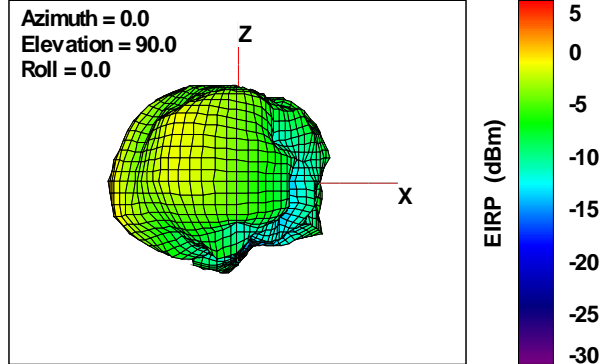

WAN Free-Space Total EIRP, 5500MHz

Total EIRP, Right Side View

Total EIRP, Left Side View

Total EIRP, Bottom View

Total EIRP, Top View

Total EIRP, Front Face View

Total EIRP, Back Face View

Preliminary DATA Only

WAN Free-Space Total EIRP, 5600MHz

Total EIRP, Right Side View

Total EIRP, Left Side View

Total EIRP, Bottom View

Total EIRP, Top View

Total EIRP, Front Face View

Total EIRP, Back Face View

Preliminary DATA Only

WAN Free-Space Total EIRP, 5700MHz

Total EIRP, Right Side View

Total EIRP, Left Side View

Total EIRP, Bottom View

Total EIRP, Top View

Total EIRP, Front Face View

Total EIRP, Back Face View

Preliminary DATA Only

WAN Free-Space Total EIRP, 5825MHz

Total EIRP, Right Side View

Total EIRP, Left Side View

Total EIRP, Bottom View

Total EIRP, Top View

Total EIRP, Front Face View

Total EIRP, Back Face View

Preliminary DATA Only