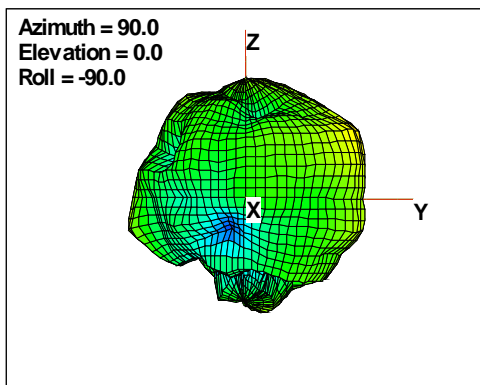

WAN Free-Space Total EIRP, 5050MHz

Total EIRP, Right Side View

Total EIRP, Left Side View

Total EIRP, Bottom View

Total EIRP, Top View

Total EIRP, Front Face View

Total EIRP, Back Face View

Preliminary DATA Only

WAN Free-Space Total EIRP, 5075MHz

Total EIRP, Right Side View

Total EIRP, Left Side View

Total EIRP, Bottom View

Total EIRP, Top View

Total EIRP, Front Face View

Total EIRP, Back Face View

Preliminary DATA Only

WAN Free-Space Total EIRP, 5100MHz

Total EIRP, Right Side View

Total EIRP, Left Side View

Total EIRP, Bottom View

Total EIRP, Top View

Total EIRP, Front Face View

Total EIRP, Back Face View

Preliminary DATA Only

WAN Free-Space Total EIRP, 5200MHz

Total EIRP, Right Side View

Total EIRP, Left Side View

Total EIRP, Bottom View

Total EIRP, Top View

Total EIRP, Front Face View

Total EIRP, Back Face View

Preliminary DATA Only