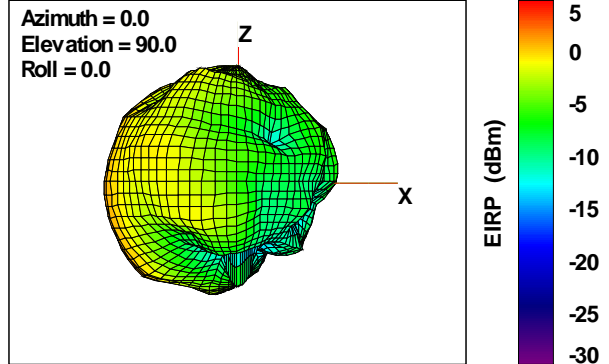

WAN Free-Space Total EIRP,5000 MHz

Total EIRP, Right Side View

Total EIRP, Left Side View

Total EIRP, Bottom View

Total EIRP, Top View

Total EIRP, Front Face View

Total EIRP, Back Face View

Preliminary DATA Only

WAN Free-Space Total EIRP, 5025MHz

Total EIRP, Right Side View

Total EIRP, Left Side View

Total EIRP, Bottom View

Total EIRP, Top View

Total EIRP, Front Face View

Total EIRP, Back Face View

Preliminary DATA Only

WAN Free-Space Total EIRP, 5050MHz

Total EIRP, Right Side View

Total EIRP, Left Side View

Total EIRP, Bottom View

Total EIRP, Top View

Total EIRP, Front Face View

Total EIRP, Back Face View

Preliminary DATA Only

WAN Free-Space Total EIRP, 5075MHz

Total EIRP, Right Side View

Total EIRP, Left Side View

Total EIRP, Bottom View

Total EIRP, Top View

Total EIRP, Front Face View

Total EIRP, Back Face View

Preliminary DATA Only