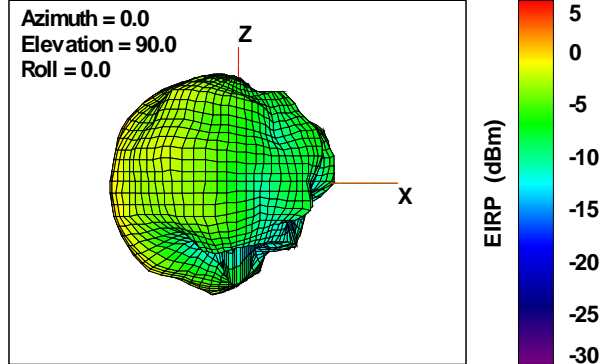

WAN Free-Space Total EIRP, 5200MHz

Total EIRP, Right Side View

Total EIRP, Left Side View

Total EIRP, Bottom View

Total EIRP, Top View

Total EIRP, Front Face View

Total EIRP, Back Face View

Preliminary DATA Only

WAN Free-Space Total EIRP, 5300MHz

Total EIRP, Right Side View

Total EIRP, Left Side View

Total EIRP, Bottom View

Total EIRP, Top View

Total EIRP, Front Face View

Total EIRP, Back Face View

Preliminary DATA Only

WAN Free-Space Total EIRP, 5400MHz

Total EIRP, Right Side View

Total EIRP, Left Side View

Total EIRP, Bottom View

Total EIRP, Top View

Total EIRP, Front Face View

Total EIRP, Back Face View

Preliminary DATA Only

WAN Free-Space Total EIRP, 5500MHz

Total EIRP, Right Side View

Total EIRP, Left Side View

Total EIRP, Bottom View

Total EIRP, Top View

Total EIRP, Front Face View

Total EIRP, Back Face View

Preliminary DATA Only