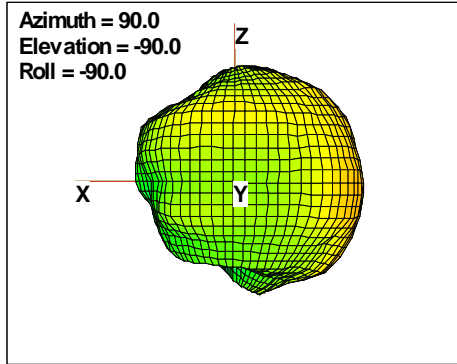

WAN Free-Space Total EIRP, 5025MHz

Total EIRP, Right Side View

Total EIRP, Left Side View

Total EIRP, Bottom View

Total EIRP, Top View

Total EIRP, Front Face View

Total EIRP, Back Face View

Preliminary DATA Only

WAN Free-Space Total EIRP, 5050MHz

Total EIRP, Right Side View

Total EIRP, Left Side View

Total EIRP, Bottom View

Total EIRP, Top View

Total EIRP, Front Face View

Total EIRP, Back Face View

Preliminary DATA Only

WAN Free-Space Total EIRP, 5075MHz

Total EIRP, Right Side View

Total EIRP, Left Side View

Total EIRP, Bottom View

Total EIRP, Top View

Total EIRP, Front Face View

Total EIRP, Back Face View

Preliminary DATA Only

WAN Free-Space Total EIRP, 5100MHz

Total EIRP, Right Side View

Total EIRP, Left Side View

Total EIRP, Bottom View

Total EIRP, Top View

Total EIRP, Front Face View

Total EIRP, Back Face View

Preliminary DATA Only