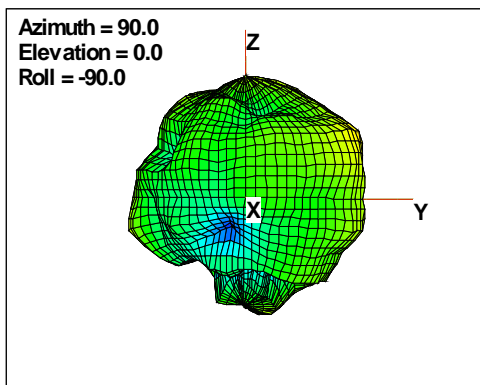

WAN Free-Space Total EIRP, 5025MHz

Total EIRP, Right Side View

Total EIRP, Left Side View

Total EIRP, Bottom View

Total EIRP, Top View

Total EIRP, Front Face View

Total EIRP, Back Face View

Preliminary DATA Only

WAN Free-Space Total EIRP, 5050MHz

Total EIRP, Right Side View

Total EIRP, Left Side View

Total EIRP, Bottom View

Total EIRP, Top View

Total EIRP, Front Face View

Total EIRP, Back Face View

Preliminary DATA Only

WAN Free-Space Total EIRP, 5075MHz

Total EIRP, Right Side View

Total EIRP, Left Side View

Total EIRP, Bottom View

Total EIRP, Top View

Total EIRP, Front Face View

Total EIRP, Back Face View

Preliminary DATA Only

WAN Free-Space Total EIRP, 5100MHz

Total EIRP, Right Side View

Total EIRP, Left Side View

Total EIRP, Bottom View

Total EIRP, Top View

Total EIRP, Front Face View

Total EIRP, Back Face View

Preliminary DATA Only