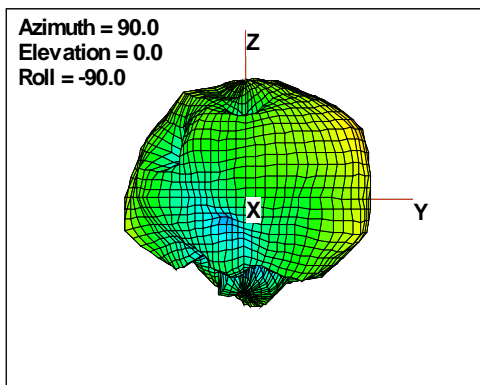

WAN Free-Space Total EIRP, 5075MHz

Total EIRP, Right Side View

Total EIRP, Left Side View

Total EIRP, Bottom View

Total EIRP, Top View

Total EIRP, Front Face View

Total EIRP, Back Face View

Preliminary DATA Only

WAN Free-Space Total EIRP, 5100MHz

Total EIRP, Right Side View

Total EIRP, Left Side View

Total EIRP, Bottom View

Total EIRP, Top View

Total EIRP, Front Face View

Total EIRP, Back Face View

Preliminary DATA Only

WAN Free-Space Total EIRP, 5200MHz

Total EIRP, Right Side View

Total EIRP, Left Side View

Total EIRP, Bottom View

Total EIRP, Top View

Total EIRP, Front Face View

Total EIRP, Back Face View

Preliminary DATA Only

WAN Free-Space Total EIRP, 5300MHz

Total EIRP, Right Side View

Total EIRP, Left Side View

Total EIRP, Bottom View

Total EIRP, Top View

Total EIRP, Front Face View

Total EIRP, Back Face View

Preliminary DATA Only