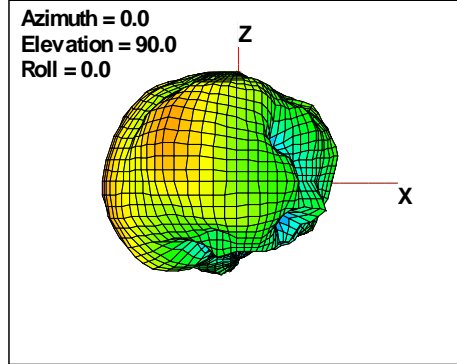

WAN Free-Space Total EIRP, 5300MHz

Total EIRP, Right Side View

Total EIRP, Left Side View

Total EIRP, Bottom View

Total EIRP, Top View

Total EIRP, Front Face View

Total EIRP, Back Face View

Preliminary DATA Only

WAN Free-Space Total EIRP, 5400MHz

Total EIRP, Right Side View

Total EIRP, Left Side View

Total EIRP, Bottom View

Total EIRP, Top View

Total EIRP, Front Face View

Total EIRP, Back Face View

Preliminary DATA Only

WAN Free-Space Total EIRP, 5500MHz

Total EIRP, Right Side View

Total EIRP, Left Side View

Total EIRP, Bottom View

Total EIRP, Top View

Total EIRP, Front Face View

Total EIRP, Back Face View

Preliminary DATA Only

WAN Free-Space Total EIRP, 5600MHz

Total EIRP, Right Side View

Total EIRP, Left Side View

Total EIRP, Bottom View

Total EIRP, Top View

Total EIRP, Front Face View

Total EIRP, Back Face View

Preliminary DATA Only