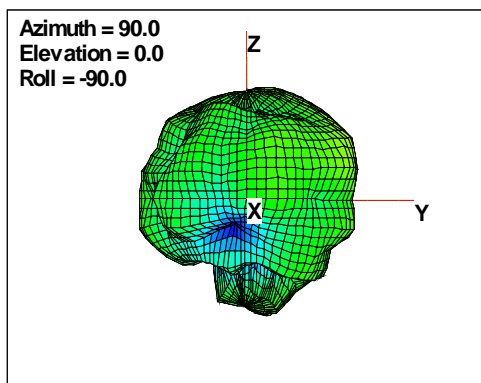

WAN Free-Space Total EIRP, 4850MHz

Total EIRP, Right Side View

Total EIRP, Left Side View

Total EIRP, Bottom View

Total EIRP, Top View

Total EIRP, Front Face View

Total EIRP, Back Face View

Preliminary DATA Only

WAN Free-Space Total EIRP, 4975MHz

Total EIRP, Right Side View

Total EIRP, Left Side View

Total EIRP, Bottom View

Total EIRP, Top View

Total EIRP, Front Face View

Total EIRP, Back Face View

Preliminary DATA Only

WAN Free-Space Total EIRP,5000 MHz

Total EIRP, Right Side View

Total EIRP, Left Side View

Total EIRP, Bottom View

Total EIRP, Top View

Total EIRP, Front Face View

Total EIRP, Back Face View

Preliminary DATA Only

WAN Free-Space Total EIRP, 5025MHz

Total EIRP, Right Side View

Total EIRP, Left Side View

Total EIRP, Bottom View

Total EIRP, Top View

Total EIRP, Front Face View

Total EIRP, Back Face View

Preliminary DATA Only