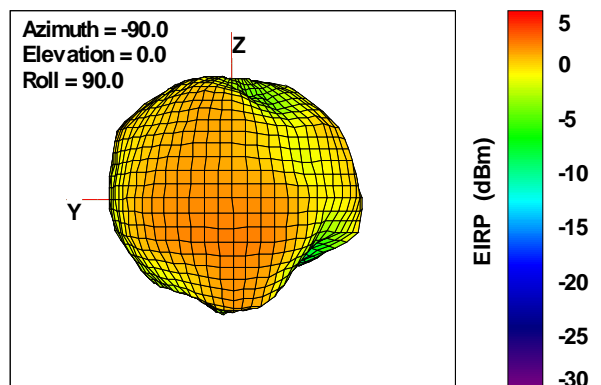

WAN Free-Space Total EIRP, 5075MHz

Total EIRP, Right Side View

Total EIRP, Left Side View

Total EIRP, Bottom View

Total EIRP, Top View

Total EIRP, Front Face View

Total EIRP, Back Face View

Preliminary DATA Only

WAN Free-Space Total EIRP, 5100MHz

Total EIRP, Right Side View

Total EIRP, Left Side View

Total EIRP, Bottom View

Total EIRP, Top View

Total EIRP, Front Face View

Total EIRP, Back Face View

Preliminary DATA Only

WAN Free-Space Total EIRP, 5200MHz

Total EIRP, Right Side View

Total EIRP, Left Side View

Total EIRP, Bottom View

Total EIRP, Top View

Total EIRP, Front Face View

Total EIRP, Back Face View

Preliminary DATA Only

WAN Free-Space Total EIRP, 5300MHz

Total EIRP, Right Side View

Total EIRP, Left Side View

Total EIRP, Bottom View

Total EIRP, Top View

Total EIRP, Front Face View

Total EIRP, Back Face View

Preliminary DATA Only