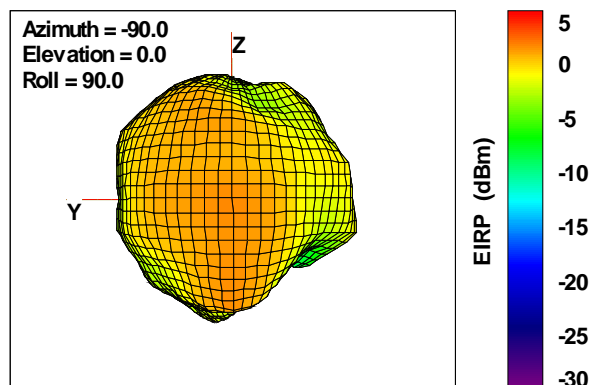

WAN Free-Space Total EIRP, 5025MHz

Total EIRP, Right Side View

Total EIRP, Left Side View

Total EIRP, Bottom View

Total EIRP, Top View

Total EIRP, Front Face View

Total EIRP, Back Face View

Preliminary DATA Only

WAN Free-Space Total EIRP, 5050MHz

Total EIRP, Right Side View

Total EIRP, Left Side View

Total EIRP, Bottom View

Total EIRP, Top View

Total EIRP, Front Face View

Total EIRP, Back Face View

Preliminary DATA Only

WAN Free-Space Total EIRP, 5075MHz

Total EIRP, Right Side View

Total EIRP, Left Side View

Total EIRP, Bottom View

Total EIRP, Top View

Total EIRP, Front Face View

Total EIRP, Back Face View

Preliminary DATA Only

WAN Free-Space Total EIRP, 5100MHz

Total EIRP, Right Side View

Total EIRP, Left Side View

Total EIRP, Bottom View

Total EIRP, Top View

Total EIRP, Front Face View

Total EIRP, Back Face View

Preliminary DATA Only