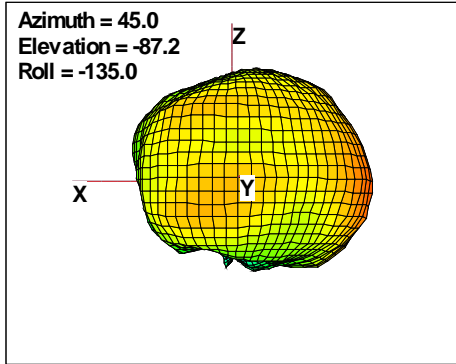

WAN Free-Space Total EIRP, 5200MHz

Total EIRP, Right Side View

Total EIRP, Left Side View

Total EIRP, Bottom View

Total EIRP, Top View

Total EIRP, Front Face View

Total EIRP, Back Face View

Preliminary DATA Only

WAN Free-Space Total EIRP, 5300MHz

Total EIRP, Right Side View

Total EIRP, Left Side View

Total EIRP, Bottom View

Total EIRP, Top View

Total EIRP, Front Face View

Total EIRP, Back Face View

Preliminary DATA Only

WAN Free-Space Total EIRP, 5400MHz

Total EIRP, Right Side View

Total EIRP, Left Side View

Total EIRP, Bottom View

Total EIRP, Top View

Total EIRP, Front Face View

Total EIRP, Back Face View

Preliminary DATA Only

WAN Free-Space Total EIRP, 5500MHz

Total EIRP, Right Side View

Total EIRP, Left Side View

Total EIRP, Bottom View

Total EIRP, Top View

Total EIRP, Front Face View

Total EIRP, Back Face View

Preliminary DATA Only