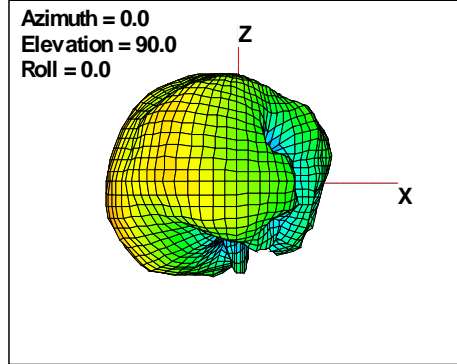

WAN Free-Space Total EIRP, 5075MHz

Total EIRP, Right Side View

Total EIRP, Left Side View

Total EIRP, Bottom View

Total EIRP, Top View

Total EIRP, Front Face View

Total EIRP, Back Face View

Preliminary DATA Only

WAN Free-Space Total EIRP, 5100MHz

Total EIRP, Right Side View

Total EIRP, Left Side View

Total EIRP, Bottom View

Total EIRP, Top View

Total EIRP, Front Face View

Total EIRP, Back Face View

Preliminary DATA Only

WAN Free-Space Total EIRP, 5200MHz

Total EIRP, Right Side View

Total EIRP, Left Side View

Total EIRP, Bottom View

Total EIRP, Top View

Total EIRP, Front Face View

Total EIRP, Back Face View

Preliminary DATA Only

WAN Free-Space Total EIRP, 5300MHz

Total EIRP, Right Side View

Total EIRP, Left Side View

Total EIRP, Bottom View

Total EIRP, Top View

Total EIRP, Front Face View

Total EIRP, Back Face View

Preliminary DATA Only