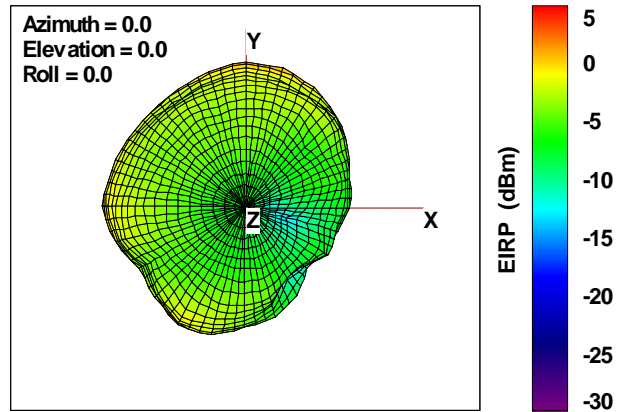

WAN Free-Space Total EIRP, 5600MHz

Total EIRP, Right Side View

Total EIRP, Left Side View

Total EIRP, Bottom View

Total EIRP, Top View

Total EIRP, Front Face View

Total EIRP, Back Face View

Preliminary DATA Only

WAN Free-Space Total EIRP, 5700MHz

Total EIRP, Right Side View

Total EIRP, Left Side View

Total EIRP, Bottom View

Total EIRP, Top View

Total EIRP, Front Face View

Total EIRP, Back Face View

Preliminary DATA Only

WAN Free-Space Total EIRP, 5825MHz

Total EIRP, Right Side View

Total EIRP, Left Side View

Total EIRP, Bottom View

Total EIRP, Top View

Total EIRP, Front Face View

Total EIRP, Back Face View

Preliminary DATA Only