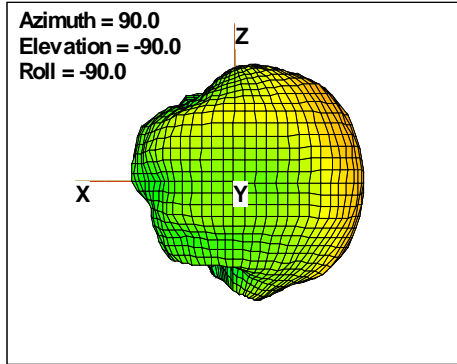

WAN Free-Space Total EIRP, 4975MHz

Total EIRP, Right Side View

Total EIRP, Left Side View

Total EIRP, Bottom View

Total EIRP, Top View

Total EIRP, Front Face View

Total EIRP, Back Face View

Preliminary DATA Only

WAN Free-Space Total EIRP,5000 MHz

Total EIRP, Right Side View

Total EIRP, Left Side View

Total EIRP, Bottom View

Total EIRP, Top View

Total EIRP, Front Face View

Total EIRP, Back Face View

Preliminary DATA Only

WAN Free-Space Total EIRP, 5025MHz

Total EIRP, Right Side View

Total EIRP, Left Side View

Total EIRP, Bottom View

Total EIRP, Top View

Total EIRP, Front Face View

Total EIRP, Back Face View

Preliminary DATA Only

WAN Free-Space Total EIRP, 5050MHz

Total EIRP, Right Side View

Total EIRP, Left Side View

Total EIRP, Bottom View

Total EIRP, Top View

Total EIRP, Front Face View

Total EIRP, Back Face View

Preliminary DATA Only