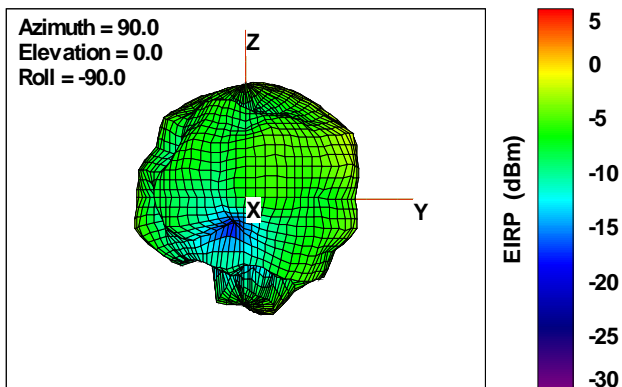

WAN Free-Space Total EIRP, 4975MHz

Total EIRP, Right Side View

Total EIRP, Left Side View

Total EIRP, Bottom View

Total EIRP, Top View

Total EIRP, Front Face View

Total EIRP, Back Face View

Preliminary DATA Only

WAN Free-Space Total EIRP,5000 MHz

Total EIRP, Right Side View

Total EIRP, Left Side View

Total EIRP, Bottom View

Total EIRP, Top View

Total EIRP, Front Face View

Total EIRP, Back Face View

Preliminary DATA Only

WAN Free-Space Total EIRP, 5025MHz

Total EIRP, Right Side View

Total EIRP, Left Side View

Total EIRP, Bottom View

Total EIRP, Top View

Total EIRP, Front Face View

Total EIRP, Back Face View

Preliminary DATA Only

WAN Free-Space Total EIRP, 5050MHz

Total EIRP, Right Side View

Total EIRP, Left Side View

Total EIRP, Bottom View

Total EIRP, Top View

Total EIRP, Front Face View

Total EIRP, Back Face View

Preliminary DATA Only