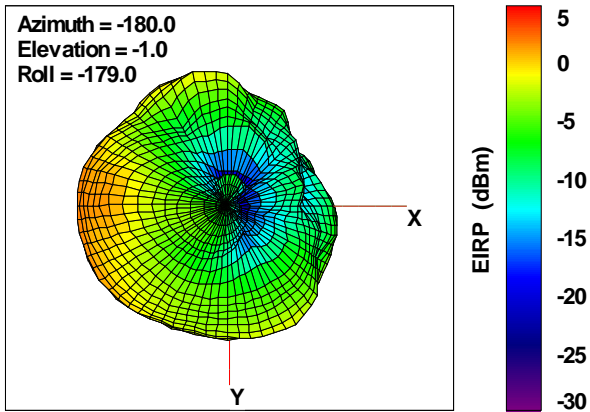

WAN Free-Space Total EIRP, 5075MHz

Total EIRP, Right Side View

Total EIRP, Left Side View

Total EIRP, Bottom View

Total EIRP, Top View

Total EIRP, Front Face View

Total EIRP, Back Face View

Preliminary DATA Only

WAN Free-Space Total EIRP, 5100MHz

Total EIRP, Right Side View

Total EIRP, Left Side View

Total EIRP, Bottom View

Total EIRP, Top View

Total EIRP, Front Face View

Total EIRP, Back Face View

Preliminary DATA Only

WAN Free-Space Total EIRP, 5200MHz

Total EIRP, Right Side View

Total EIRP, Left Side View

Total EIRP, Bottom View

Total EIRP, Top View

Total EIRP, Front Face View

Total EIRP, Back Face View

Preliminary DATA Only

WAN Free-Space Total EIRP, 5300MHz

Total EIRP, Right Side View

Total EIRP, Left Side View

Total EIRP, Bottom View

Total EIRP, Top View

Total EIRP, Front Face View

Total EIRP, Back Face View

Preliminary DATA Only