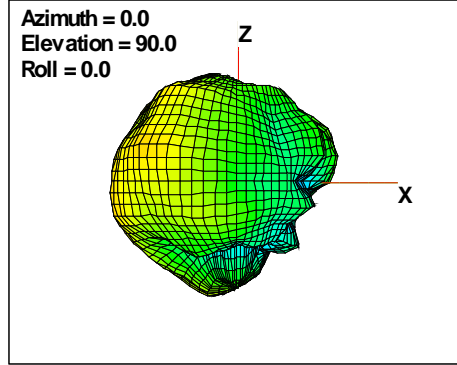

WAN Free-Space Total EIRP, 4850MHz

Total EIRP, Right Side View

Total EIRP, Left Side View

Total EIRP, Bottom View

Total EIRP, Top View

Total EIRP, Front Face View

Total EIRP, Back Face View

Preliminary DATA Only

WAN Free-Space Total EIRP, 4975MHz

Total EIRP, Right Side View

Total EIRP, Left Side View

Total EIRP, Bottom View

Total EIRP, Top View

Total EIRP, Front Face View

Total EIRP, Back Face View

Preliminary DATA Only

WAN Free-Space Total EIRP,5000 MHz

Total EIRP, Right Side View

Total EIRP, Left Side View

Total EIRP, Bottom View

Total EIRP, Top View

Total EIRP, Front Face View

Total EIRP, Back Face View

Preliminary DATA Only