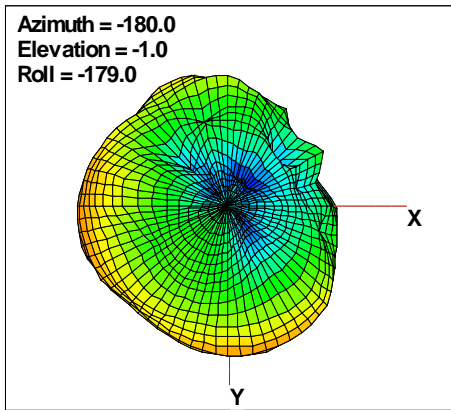

WAN Free-Space Total EIRP, 5400MHz

Total EIRP, Right Side View

Total EIRP, Left Side View

Total EIRP, Bottom View

Total EIRP, Top View

Total EIRP, Front Face View

Total EIRP, Back Face View

Preliminary DATA Only

WAN Free-Space Total EIRP, 5500MHz

Total EIRP, Right Side View

Total EIRP, Left Side View

Total EIRP, Bottom View

Total EIRP, Top View

Total EIRP, Front Face View

Total EIRP, Back Face View

Preliminary DATA Only

WAN Free-Space Total EIRP, 5600MHz

Total EIRP, Right Side View

Total EIRP, Left Side View

Total EIRP, Bottom View

Total EIRP, Top View

Total EIRP, Front Face View

Total EIRP, Back Face View

Preliminary DATA Only

WAN Free-Space Total EIRP, 5700MHz

Total EIRP, Right Side View

Total EIRP, Left Side View

Total EIRP, Bottom View

Total EIRP, Top View

Total EIRP, Front Face View

Total EIRP, Back Face View

Preliminary DATA Only