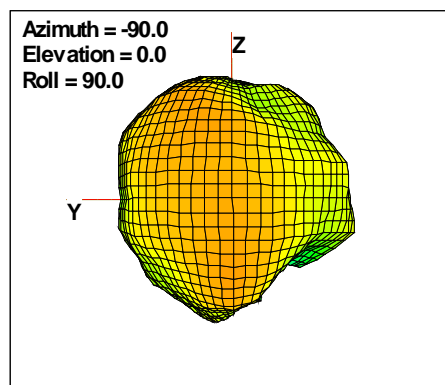

WAN Free-Space Total EIRP,5000 MHz

Total EIRP, Right Side View

Total EIRP, Left Side View

Total EIRP, Bottom View

Total EIRP, Top View

Total EIRP, Front Face View

Total EIRP, Back Face View

Preliminary DATA Only

WAN Free-Space Total EIRP, 5025MHz

Total EIRP, Right Side View

Total EIRP, Left Side View

Total EIRP, Bottom View

Total EIRP, Top View

Total EIRP, Front Face View

Total EIRP, Back Face View

Preliminary DATA Only

WAN Free-Space Total EIRP, 5050MHz

Total EIRP, Right Side View

Total EIRP, Left Side View

Total EIRP, Bottom View

Total EIRP, Top View

Total EIRP, Front Face View

Total EIRP, Back Face View

Preliminary DATA Only

WAN Free-Space Total EIRP, 5075MHz

Total EIRP, Right Side View

Total EIRP, Left Side View

Total EIRP, Bottom View

Total EIRP, Top View

Total EIRP, Front Face View

Total EIRP, Back Face View

Preliminary DATA Only