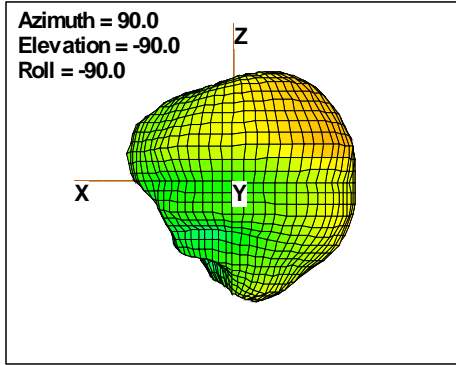

WAN Free-Space Total EIRP, 4850MHz

Total EIRP, Right Side View

Total EIRP, Left Side View

Total EIRP, Bottom View

Total EIRP, Top View

Total EIRP, Front Face View

Total EIRP, Back Face View

Preliminary DATA Only

WAN Free-Space Total EIRP, 4975MHz

Total EIRP, Right Side View

Total EIRP, Left Side View

Total EIRP, Bottom View

Total EIRP, Top View

Total EIRP, Front Face View

Total EIRP, Back Face View

Preliminary DATA Only

WAN Free-Space Total EIRP,5000 MHz

Total EIRP, Right Side View

Total EIRP, Left Side View

Total EIRP, Bottom View

Total EIRP, Top View

Total EIRP, Front Face View

Total EIRP, Back Face View

Preliminary DATA Only