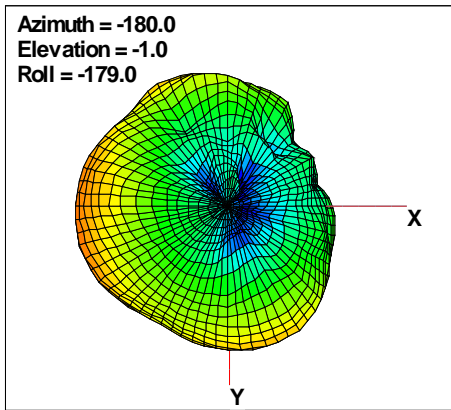

WAN Free-Space Total EIRP, 5200MHz

Total EIRP, Right Side View

Total EIRP, Left Side View

Total EIRP, Bottom View

Total EIRP, Top View

Total EIRP, Front Face View

Total EIRP, Back Face View

Preliminary DATA Only

WAN Free-Space Total EIRP, 5300MHz

Total EIRP, Right Side View

Total EIRP, Left Side View

Total EIRP, Bottom View

Total EIRP, Top View

Total EIRP, Front Face View

Total EIRP, Back Face View

Preliminary DATA Only

WAN Free-Space Total EIRP, 5400MHz

Total EIRP, Right Side View

Total EIRP, Left Side View

Total EIRP, Bottom View

Total EIRP, Top View

Total EIRP, Front Face View

Total EIRP, Back Face View

Preliminary DATA Only

WAN Free-Space Total EIRP, 5500MHz

Total EIRP, Right Side View

Total EIRP, Left Side View

Total EIRP, Bottom View

Total EIRP, Top View

Total EIRP, Front Face View

Total EIRP, Back Face View

Preliminary DATA Only