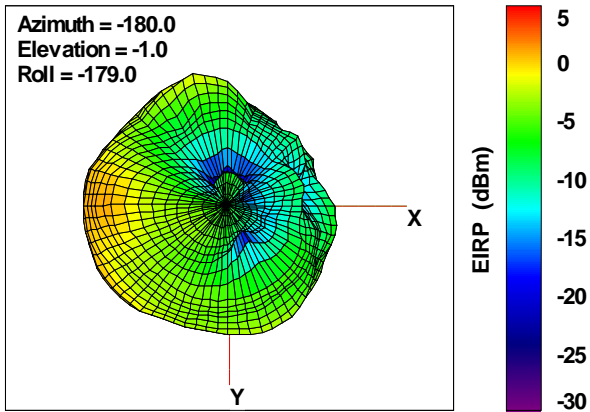

WAN Free-Space Total EIRP, 5050MHz

Total EIRP, Right Side View

Total EIRP, Left Side View

Total EIRP, Bottom View

Total EIRP, Top View

Total EIRP, Front Face View

Total EIRP, Back Face View

Preliminary DATA Only

WAN Free-Space Total EIRP, 5075MHz

Total EIRP, Right Side View

Total EIRP, Left Side View

Total EIRP, Bottom View

Total EIRP, Top View

Total EIRP, Front Face View

Total EIRP, Back Face View

Preliminary DATA Only

WAN Free-Space Total EIRP, 5100MHz

Total EIRP, Right Side View

Total EIRP, Left Side View

Total EIRP, Bottom View

Total EIRP, Top View

Total EIRP, Front Face View

Total EIRP, Back Face View

Preliminary DATA Only

WAN Free-Space Total EIRP, 5200MHz

Total EIRP, Right Side View

Total EIRP, Left Side View

Total EIRP, Bottom View

Total EIRP, Top View

Total EIRP, Front Face View

Total EIRP, Back Face View

Preliminary DATA Only