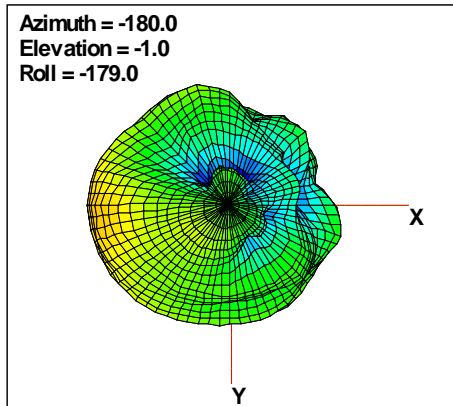

WAN Free-Space Total EIRP, 4850MHz

Total EIRP, Right Side View

Total EIRP, Left Side View

Total EIRP, Bottom View

Total EIRP, Top View

Total EIRP, Front Face View

Total EIRP, Back Face View

Preliminary DATA Only

WAN Free-Space Total EIRP, 4975MHz

Total EIRP, Right Side View

Total EIRP, Left Side View

Total EIRP, Bottom View

Total EIRP, Top View

Total EIRP, Front Face View

Total EIRP, Back Face View

Preliminary DATA Only

WAN Free-Space Total EIRP,5000 MHz

Total EIRP, Right Side View

Total EIRP, Left Side View

Total EIRP, Bottom View

Total EIRP, Top View

Total EIRP, Front Face View

Total EIRP, Back Face View

Preliminary DATA Only

WAN Free-Space Total EIRP, 5025MHz

Total EIRP, Right Side View

Total EIRP, Left Side View

Total EIRP, Bottom View

Total EIRP, Top View

Total EIRP, Front Face View

Total EIRP, Back Face View

Preliminary DATA Only