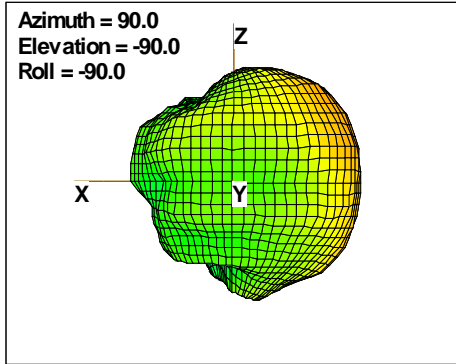

WAN Free-Space Total EIRP, 4850MHz

Total EIRP, Right Side View

Total EIRP, Left Side View

Total EIRP, Bottom View

Total EIRP, Top View

Total EIRP, Front Face View

Total EIRP, Back Face View

Preliminary DATA Only

WAN Free-Space Total EIRP, 4975MHz

Total EIRP, Right Side View

Total EIRP, Left Side View

Total EIRP, Bottom View

Total EIRP, Top View

Total EIRP, Front Face View

Total EIRP, Back Face View

Preliminary DATA Only

WAN Free-Space Total EIRP,5000 MHz

Total EIRP, Right Side View

Total EIRP, Left Side View

Total EIRP, Bottom View

Total EIRP, Top View

Total EIRP, Front Face View

Total EIRP, Back Face View

Preliminary DATA Only

WAN Free-Space Total EIRP, 5025MHz

Total EIRP, Right Side View

Total EIRP, Left Side View

Total EIRP, Bottom View

Total EIRP, Top View

Total EIRP, Front Face View

Total EIRP, Back Face View

Preliminary DATA Only