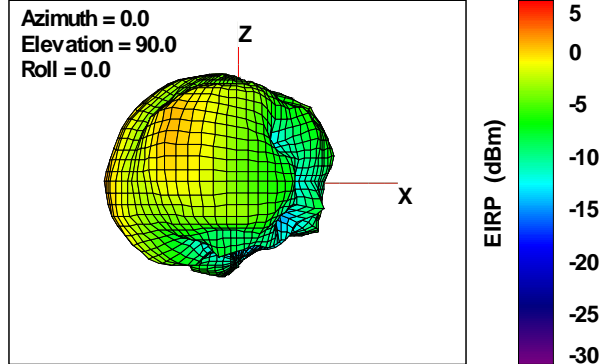

WAN Free-Space Total EIRP, 5400MHz

Total EIRP, Right Side View

Total EIRP, Left Side View

Total EIRP, Bottom View

Total EIRP, Top View

Total EIRP, Front Face View

Total EIRP, Back Face View

Preliminary DATA Only

WAN Free-Space Total EIRP, 5500MHz

Total EIRP, Right Side View

Total EIRP, Left Side View

Total EIRP, Bottom View

Total EIRP, Top View

Total EIRP, Front Face View

Total EIRP, Back Face View

Preliminary DATA Only

WAN Free-Space Total EIRP, 5600MHz

Total EIRP, Right Side View

Total EIRP, Left Side View

Total EIRP, Bottom View

Total EIRP, Top View

Total EIRP, Front Face View

Total EIRP, Back Face View

Preliminary DATA Only

WAN Free-Space Total EIRP, 5700MHz

Total EIRP, Right Side View

Total EIRP, Left Side View

Total EIRP, Bottom View

Total EIRP, Top View

Total EIRP, Front Face View

Total EIRP, Back Face View

Preliminary DATA Only