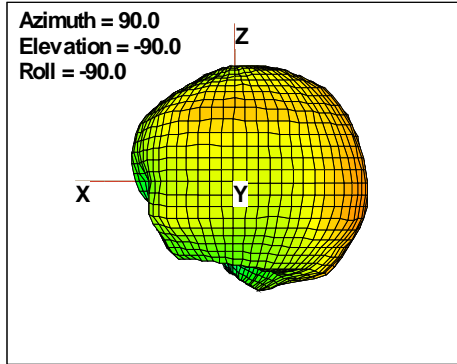

WAN Free-Space Total EIRP, 5050MHz

Total EIRP, Right Side View

Total EIRP, Left Side View

Total EIRP, Bottom View

Total EIRP, Top View

Total EIRP, Front Face View

Total EIRP, Back Face View

Preliminary DATA Only

WAN Free-Space Total EIRP, 5075MHz

Total EIRP, Right Side View

Total EIRP, Left Side View

Total EIRP, Bottom View

Total EIRP, Top View

Total EIRP, Front Face View

Total EIRP, Back Face View

Preliminary DATA Only

WAN Free-Space Total EIRP, 5100MHz

Total EIRP, Right Side View

Total EIRP, Left Side View

Total EIRP, Bottom View

Total EIRP, Top View

Total EIRP, Front Face View

Total EIRP, Back Face View

Preliminary DATA Only

WAN Free-Space Total EIRP, 5200MHz

Total EIRP, Right Side View

Total EIRP, Left Side View

Total EIRP, Bottom View

Total EIRP, Top View

Total EIRP, Front Face View

Total EIRP, Back Face View

Preliminary DATA Only