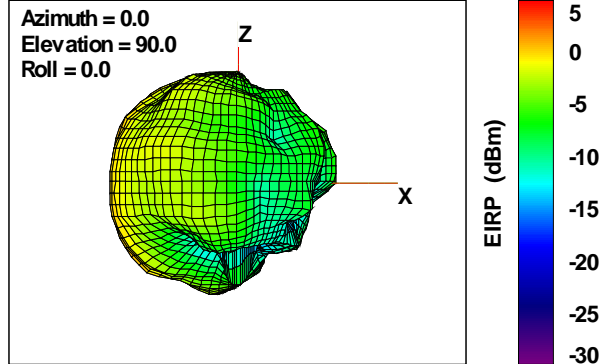

WAN Free-Space Total EIRP, 4850MHz

Total EIRP, Right Side View

Total EIRP, Left Side View

Total EIRP, Bottom View

Total EIRP, Top View

Total EIRP, Front Face View

Total EIRP, Back Face View

Preliminary DATA Only

WAN Free-Space Total EIRP, 4975MHz

Total EIRP, Right Side View

Total EIRP, Left Side View

Total EIRP, Bottom View

Total EIRP, Top View

Total EIRP, Front Face View

Total EIRP, Back Face View

Preliminary DATA Only

WAN Free-Space Total EIRP,5000 MHz

Total EIRP, Right Side View

Total EIRP, Left Side View

Total EIRP, Bottom View

Total EIRP, Top View

Total EIRP, Front Face View

Total EIRP, Back Face View

Preliminary DATA Only

WAN Free-Space Total EIRP, 5025MHz

Total EIRP, Right Side View

Total EIRP, Left Side View

Total EIRP, Bottom View

Total EIRP, Top View

Total EIRP, Front Face View

Total EIRP, Back Face View

Preliminary DATA Only