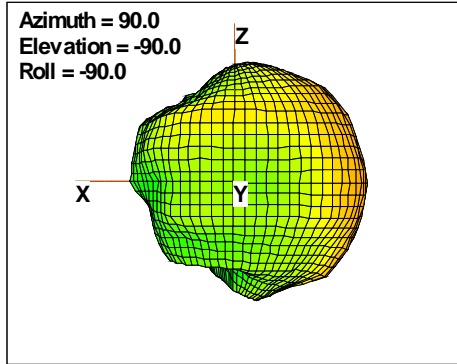

WAN Free-Space Total EIRP,5000 MHz

Total EIRP, Right Side View

Total EIRP, Left Side View

Total EIRP, Bottom View

Total EIRP, Top View

Total EIRP, Front Face View

Total EIRP, Back Face View

Preliminary DATA Only

WAN Free-Space Total EIRP, 5025MHz

Total EIRP, Right Side View

Total EIRP, Left Side View

Total EIRP, Bottom View

Total EIRP, Top View

Total EIRP, Front Face View

Total EIRP, Back Face View

Preliminary DATA Only

WAN Free-Space Total EIRP, 5050MHz

Total EIRP, Right Side View

Total EIRP, Left Side View

Total EIRP, Bottom View

Total EIRP, Top View

Total EIRP, Front Face View

Total EIRP, Back Face View

Preliminary DATA Only

WAN Free-Space Total EIRP, 5075MHz

Total EIRP, Right Side View

Total EIRP, Left Side View

Total EIRP, Bottom View

Total EIRP, Top View

Total EIRP, Front Face View

Total EIRP, Back Face View

Preliminary DATA Only