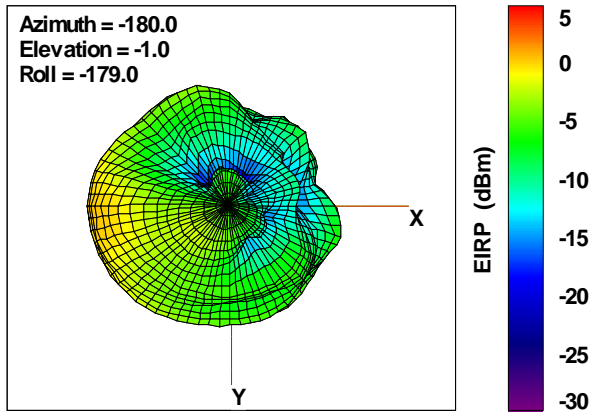

WAN Free-Space Total EIRP, 5300MHz

Total EIRP, Right Side View

Total EIRP, Left Side View

Total EIRP, Bottom View

Total EIRP, Top View

Total EIRP, Front Face View

Total EIRP, Back Face View

Preliminary DATA Only

WAN Free-Space Total EIRP, 5400MHz

Total EIRP, Right Side View

Total EIRP, Left Side View

Total EIRP, Bottom View

Total EIRP, Top View

Total EIRP, Front Face View

Total EIRP, Back Face View

Preliminary DATA Only

WAN Free-Space Total EIRP, 5500MHz

Total EIRP, Right Side View

Total EIRP, Left Side View

Total EIRP, Bottom View

Total EIRP, Top View

Total EIRP, Front Face View

Total EIRP, Back Face View

Preliminary DATA Only

WAN Free-Space Total EIRP, 5600MHz

Total EIRP, Right Side View

Total EIRP, Left Side View

Total EIRP, Bottom View

Total EIRP, Top View

Total EIRP, Front Face View

Total EIRP, Back Face View

Preliminary DATA Only