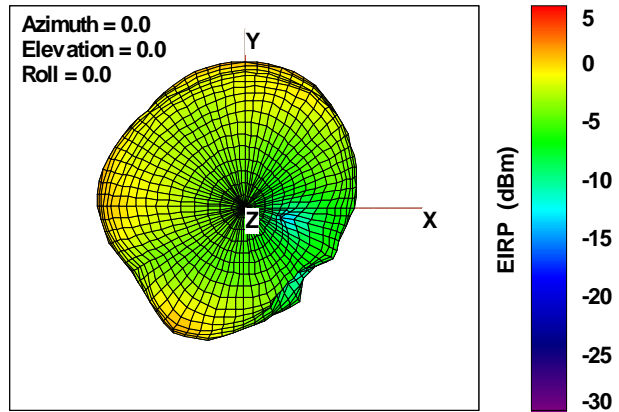

WAN Free-Space Total EIRP, 5500MHz

Total EIRP, Right Side View

Total EIRP, Left Side View

Total EIRP, Bottom View

Total EIRP, Top View

Total EIRP, Front Face View

Total EIRP, Back Face View

Preliminary DATA Only

WAN Free-Space Total EIRP, 5600MHz

Total EIRP, Right Side View

Total EIRP, Left Side View

Total EIRP, Bottom View

Total EIRP, Top View

Total EIRP, Front Face View

Total EIRP, Back Face View

Preliminary DATA Only

WAN Free-Space Total EIRP, 5700MHz

Total EIRP, Right Side View

Total EIRP, Left Side View

Total EIRP, Bottom View

Total EIRP, Top View

Total EIRP, Front Face View

Total EIRP, Back Face View

Preliminary DATA Only

WAN Free-Space Total EIRP, 5825MHz

Total EIRP, Right Side View

Total EIRP, Left Side View

Total EIRP, Bottom View

Total EIRP, Top View

Total EIRP, Front Face View

Total EIRP, Back Face View

Preliminary DATA Only