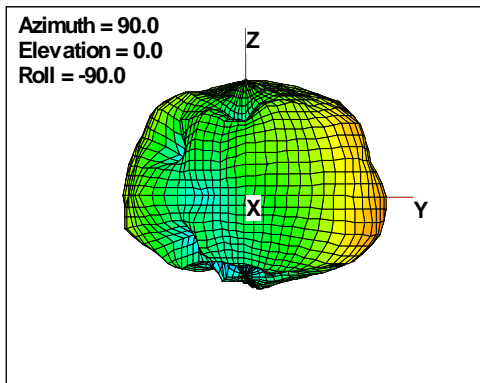

WAN Free-Space Total EIRP, 5300MHz

Total EIRP, Right Side View

Total EIRP, Left Side View

Total EIRP, Bottom View

Total EIRP, Top View

Total EIRP, Front Face View

Total EIRP, Back Face View

Preliminary DATA Only

WAN Free-Space Total EIRP, 5400MHz

Total EIRP, Right Side View

Total EIRP, Left Side View

Total EIRP, Bottom View

Total EIRP, Top View

Total EIRP, Front Face View

Total EIRP, Back Face View

Preliminary DATA Only

WAN Free-Space Total EIRP, 5500MHz

Total EIRP, Right Side View

Total EIRP, Left Side View

Total EIRP, Bottom View

Total EIRP, Top View

Total EIRP, Front Face View

Total EIRP, Back Face View

Preliminary DATA Only

WAN Free-Space Total EIRP, 5600MHz

Total EIRP, Right Side View

Total EIRP, Left Side View

Total EIRP, Bottom View

Total EIRP, Top View

Total EIRP, Front Face View

Total EIRP, Back Face View

Preliminary DATA Only