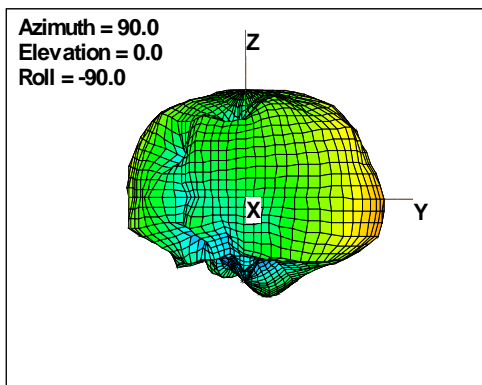

WAN Free-Space Total EIRP, 5500MHz

Total EIRP, Right Side View

Total EIRP, Left Side View

Total EIRP, Bottom View

Total EIRP, Top View

Total EIRP, Front Face View

Total EIRP, Back Face View

Preliminary DATA Only

WAN Free-Space Total EIRP, 5600MHz

Total EIRP, Right Side View

Total EIRP, Left Side View

Total EIRP, Bottom View

Total EIRP, Top View

Total EIRP, Front Face View

Total EIRP, Back Face View

Preliminary DATA Only

WAN Free-Space Total EIRP, 5700MHz

Total EIRP, Right Side View

Total EIRP, Left Side View

Total EIRP, Bottom View

Total EIRP, Top View

Total EIRP, Front Face View

Total EIRP, Back Face View

Preliminary DATA Only

WAN Free-Space Total EIRP, 5825MHz

Total EIRP, Right Side View

Total EIRP, Left Side View

Total EIRP, Bottom View

Total EIRP, Top View

Total EIRP, Front Face View

Total EIRP, Back Face View

Preliminary DATA Only