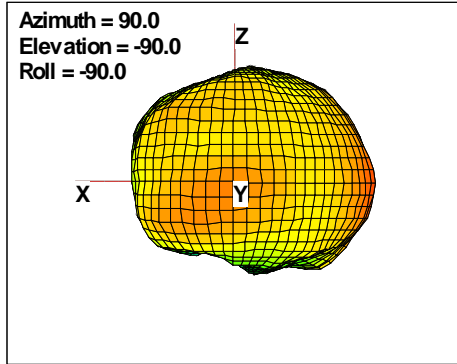

WAN Free-Space Total EIRP, 5200MHz

Total EIRP, Right Side View

Total EIRP, Left Side View

Total EIRP, Bottom View

Total EIRP, Top View

Total EIRP, Front Face View

Total EIRP, Back Face View

Preliminary DATA Only

WAN Free-Space Total EIRP, 5300MHz

Total EIRP, Right Side View

Total EIRP, Left Side View

Total EIRP, Bottom View

Total EIRP, Top View

Total EIRP, Front Face View

Total EIRP, Back Face View

Preliminary DATA Only

WAN Free-Space Total EIRP, 5400MHz

Total EIRP, Right Side View

Total EIRP, Left Side View

Total EIRP, Bottom View

Total EIRP, Top View

Total EIRP, Front Face View

Total EIRP, Back Face View

Preliminary DATA Only

WAN Free-Space Total EIRP, 5500MHz

Total EIRP, Right Side View

Total EIRP, Left Side View

Total EIRP, Bottom View

Total EIRP, Top View

Total EIRP, Front Face View

Total EIRP, Back Face View

Preliminary DATA Only