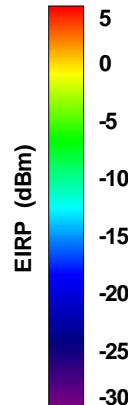

Preliminary DATA Only

Total	Frequency (MHz)	4900	4925	4850	4975	5000	5025
	Peak Gain (dBi)	1.34285	2.07157	0.973087	1.2018	1.50846	1.59464
	Average Gain (dBi)	-3.43438	-3.34399	-3.81527	-4.18256	-3.71675	-3.36947

Total EIRP, Right Side View

Total EIRP, Left Side View

Total EIRP, Bottom View

Total EIRP, Top View

Total EIRP, Front Face View

Total EIRP, Back Face View

Preliminary DATA Only

WAN Free-Space Total EIRP, 2425MHz

Total EIRP, Right Side View

Total EIRP, Left Side View

Total EIRP, Bottom View

Total EIRP, Top View

Total EIRP, Front Face View

Total EIRP, Back Face View

Preliminary DATA Only

WAN Free-Space Total EIRP, 2450MHz

Total EIRP, Right Side View

Total EIRP, Left Side View

Total EIRP, Bottom View

Total EIRP, Top View

Total EIRP, Front Face View

Total EIRP, Back Face View

Preliminary DATA Only

WAN Free-Space Total EIRP, 2475MHz