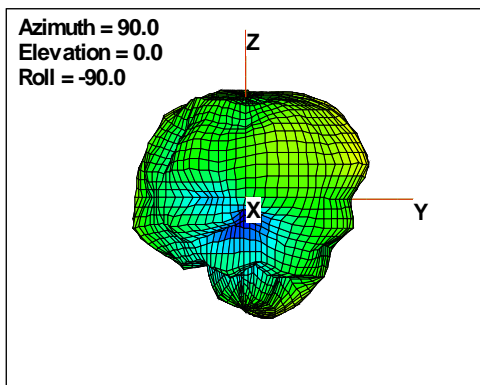

Total EIRP, Left Side View

Total EIRP, Bottom View

Total EIRP, Top View

Total EIRP, Front Face View

Total EIRP, Back Face View

Preliminary DATA Only

WAN Free-Space Total EIRP, 4900MHz

Total EIRP, Right Side View

Total EIRP, Left Side View

Total EIRP, Bottom View

Total EIRP, Top View

Total EIRP, Front Face View

Total EIRP, Back Face View

Preliminary DATA Only

WAN Free-Space Total EIRP, 4925MHz

Total EIRP, Right Side View

Total EIRP, Left Side View

Total EIRP, Bottom View

Total EIRP, Top View

Total EIRP, Front Face View

Total EIRP, Back Face View

Preliminary DATA Only

WAN Free-Space Total EIRP, 4850MHz

Total EIRP, Right Side View

Total EIRP, Left Side View

Total EIRP, Bottom View

Total EIRP, Top View

Total EIRP, Front Face View

Total EIRP, Back Face View

Preliminary DATA Only