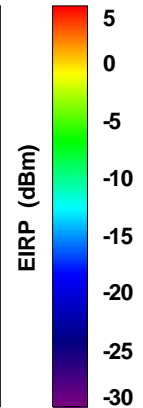

Total EIRP, Right Side View

Total EIRP, Left Side View

Total EIRP, Bottom View

Total EIRP, Top View

Total EIRP, Front Face View

Total EIRP, Back Face View

Preliminary DATA Only

WAN Free-Space Total EIRP, 2425MHz

Total EIRP, Right Side View

Total EIRP, Left Side View

Total EIRP, Bottom View

Total EIRP, Top View

Total EIRP, Front Face View

Total EIRP, Back Face View

Preliminary DATA Only

WAN Free-Space Total EIRP, 2450MHz

Total EIRP, Right Side View

Total EIRP, Left Side View

Total EIRP, Bottom View

Total EIRP, Top View

Total EIRP, Front Face View

Total EIRP, Back Face View

Preliminary DATA Only

WAN Free-Space Total EIRP, 2475MHz

Total EIRP, Right Side View

Total EIRP, Left Side View

Total EIRP, Bottom View

Total EIRP, Top View

Total EIRP, Front Face View

Total EIRP, Back Face View

WAN Free-Space Total EIRP, 2500MHz

Total EIRP, Right Side View