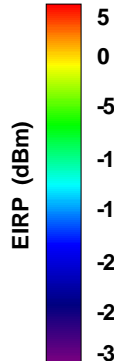

Total EIRP, Right Side View

Total EIRP, Left Side View

Total EIRP, Bottom View

Total EIRP, Top View

Total EIRP, Front Face View

Total EIRP, Back Face View

Preliminary DATA Only

WAN Free-Space Total EIRP, 2425MHz

Total EIRP, Right Side View

Total EIRP, Left Side View

Total EIRP, Bottom View

Total EIRP, Top View

Total EIRP, Front Face View

Total EIRP, Back Face View

Preliminary DATA Only

WAN Free-Space Total EIRP, 2450MHz

Total EIRP, Right Side View

Total EIRP, Left Side View

Total EIRP, Bottom View

Total EIRP, Top View

Total EIRP, Front Face View

Total EIRP, Back Face View

Preliminary DATA Only

WAN Free-Space Total EIRP, 2475MHz

Total EIRP, Right Side View

Total EIRP, Left Side View

Total EIRP, Bottom View

Total EIRP, Top View

Total EIRP, Front Face View

Total EIRP, Back Face View

WAN Free-Space Total EIRP, 2500MHz

Total EIRP, Right Side View