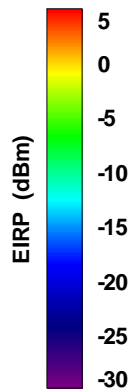

Total EIRP, Right Side View

Total EIRP, Left Side View

Total EIRP, Bottom View

Total EIRP, Top View

Total EIRP, Front Face View

Total EIRP, Back Face View

WAN Free-Space Total EIRP, 2500MHz

Total EIRP, Right Side View

Total EIRP, Left Side View

Total EIRP, Bottom View

Total EIRP, Top View

Total EIRP, Front Face View

Total EIRP, Back Face View

Preliminary DATA Only

WAN Free-Space Total EIRP, 4900MHz

Total EIRP, Right Side View

Total EIRP, Left Side View

Total EIRP, Bottom View

Total EIRP, Top View

Total EIRP, Front Face View

Total EIRP, Back Face View

Preliminary DATA Only

WAN Free-Space Total EIRP, 4925MHz

Total EIRP, Right Side View

Total EIRP, Left Side View

Total EIRP, Bottom View

Total EIRP, Top View

Total EIRP, Front Face View

Total EIRP, Back Face View

Preliminary DATA Only

WAN Free-Space Total EIRP, 4850MHz

Total EIRP, Right Side View