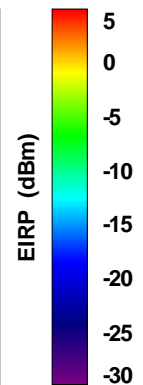

Total EIRP, Right Side View

Total EIRP, Left Side View

Total EIRP, Bottom View

Total EIRP, Top View

Total EIRP, Front Face View

Total EIRP, Back Face View

Preliminary DATA Only

WAN Free-Space Total EIRP, 2425MHz

Total EIRP, Right Side View

Total EIRP, Left Side View

Total EIRP, Bottom View

Total EIRP, Top View

Total EIRP, Front Face View

Total EIRP, Back Face View

Preliminary DATA Only

WAN Free-Space Total EIRP, 2450MHz

Total EIRP, Right Side View

Total EIRP, Left Side View

Total EIRP, Bottom View

Total EIRP, Top View

Total EIRP, Front Face View

Total EIRP, Back Face View

Preliminary DATA Only

WAN Free-Space Total EIRP, 2475MHz

Total EIRP, Right Side View

Total EIRP, Left Side View

Total EIRP, Bottom View

Total EIRP, Top View

Total EIRP, Front Face View

Total EIRP, Back Face View

WAN Free-Space Total EIRP, 2500MHz

Total EIRP, Right Side View