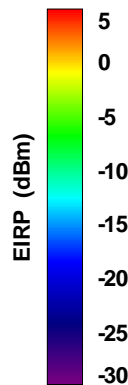

Total EIRP, Right Side View

Total EIRP, Left Side View

Total EIRP, Bottom View

Total EIRP, Top View

Total EIRP, Front Face View

Total EIRP, Back Face View

Preliminary DATA Only

WAN Free-Space Total EIRP, 2425MHz

Total EIRP, Right Side View

Total EIRP, Left Side View

Total EIRP, Bottom View

Total EIRP, Top View

Total EIRP, Front Face View

Total EIRP, Back Face View

Preliminary DATA Only

WAN Free-Space Total EIRP, 2450MHz

Total EIRP, Right Side View

Total EIRP, Left Side View

Total EIRP, Bottom View

Total EIRP, Top View

Total EIRP, Front Face View

Total EIRP, Back Face View

Preliminary DATA Only

WAN Free-Space Total EIRP, 2475MHz

Total EIRP, Right Side View

Total EIRP, Left Side View

Total EIRP, Bottom View

Total EIRP, Top View

Total EIRP, Front Face View

Total EIRP, Back Face View

WAN Free-Space Total EIRP, 2500MHz

Total EIRP, Right Side View