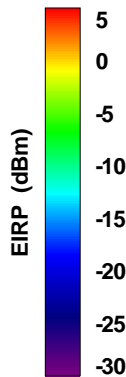

Total EIRP, Right Side View

Total EIRP, Left Side View

Total EIRP, Bottom View

Total EIRP, Top View

Total EIRP, Front Face View

Total EIRP, Back Face View

Preliminary DATA Only

WAN Free-Space Total EIRP, 2475MHz

Total EIRP, Right Side View

Total EIRP, Left Side View

Total EIRP, Bottom View

Total EIRP, Top View

Total EIRP, Front Face View

Total EIRP, Back Face View

WAN Free-Space Total EIRP, 2500MHz

Total EIRP, Right Side View

Total EIRP, Left Side View

Total EIRP, Bottom View

Total EIRP, Top View

Total EIRP, Front Face View

Total EIRP, Back Face View

Preliminary DATA Only

WAN Free-Space Total EIRP, 4900MHz

Total EIRP, Right Side View

Total EIRP, Left Side View

Total EIRP, Bottom View

Total EIRP, Top View

Total EIRP, Front Face View

Total EIRP, Back Face View

Preliminary DATA Only

WAN Free-Space Total EIRP, 4925MHz

Total EIRP, Right Side View