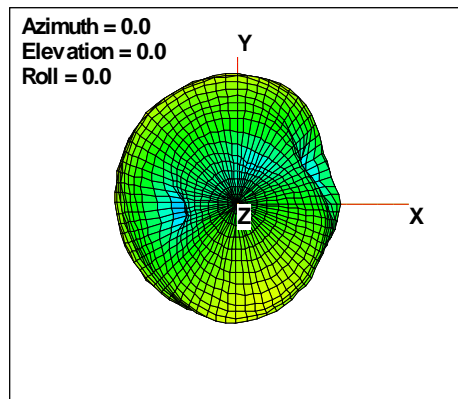

Total EIRP, Right Side View

Total EIRP, Left Side View

Total EIRP, Bottom View

Total EIRP, Top View

Total EIRP, Front Face View

Total EIRP, Back Face View

Preliminary DATA Only

WAN Free-Space Total EIRP, 2475MHz

Total EIRP, Right Side View

Total EIRP, Left Side View

Total EIRP, Bottom View

Total EIRP, Top View

Total EIRP, Front Face View

Total EIRP, Back Face View

WAN Free-Space Total EIRP, 2500MHz

Total EIRP, Right Side View

Total EIRP, Left Side View

Total EIRP, Bottom View

Total EIRP, Top View

Total EIRP, Front Face View

Total EIRP, Back Face View

Preliminary DATA Only

WAN Free-Space Total EIRP, 4900MHz

Total EIRP, Right Side View

Total EIRP, Left Side View

Total EIRP, Bottom View

Total EIRP, Top View

Total EIRP, Front Face View

Total EIRP, Back Face View

Preliminary DATA Only

WAN Free-Space Total EIRP, 4925MHz

Total EIRP, Right Side View