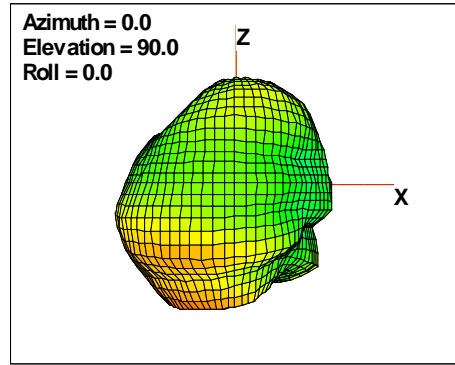

Total EIRP, Right Side View

Total EIRP, Left Side View

Total EIRP, Bottom View

Total EIRP, Top View

Total EIRP, Front Face View

Total EIRP, Back Face View

Preliminary DATA Only

WAN Free-Space Total EIRP, 2475MHz

Total EIRP, Right Side View

Total EIRP, Left Side View

Total EIRP, Bottom View

Total EIRP, Top View

Total EIRP, Front Face View

Total EIRP, Back Face View

WAN Free-Space Total EIRP, 2500MHz

Total EIRP, Right Side View

Total EIRP, Left Side View

Total EIRP, Bottom View

Total EIRP, Top View

Total EIRP, Front Face View

Total EIRP, Back Face View

Preliminary DATA Only

WAN Free-Space Total EIRP, 4900MHz

Total EIRP, Right Side View

Total EIRP, Left Side View

Total EIRP, Bottom View

Total EIRP, Top View

Total EIRP, Front Face View

Total EIRP, Back Face View

Preliminary DATA Only

WAN Free-Space Total EIRP, 4925MHz

Total EIRP, Right Side View