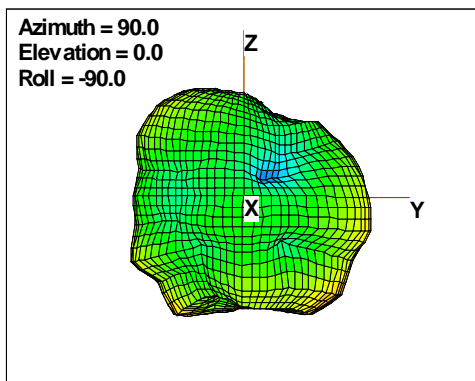

Total EIRP, Right Side View

Total EIRP, Left Side View

Total EIRP, Bottom View

Total EIRP, Top View

Total EIRP, Front Face View

Total EIRP, Back Face View

Preliminary DATA Only

WAN Free-Space Total EIRP, 2450MHz

Total EIRP, Right Side View

Total EIRP, Left Side View

Total EIRP, Bottom View

Total EIRP, Top View

Total EIRP, Front Face View

Total EIRP, Back Face View

Preliminary DATA Only

WAN Free-Space Total EIRP, 2475MHz

Total EIRP, Right Side View

Total EIRP, Left Side View

Total EIRP, Bottom View

Total EIRP, Top View

Total EIRP, Front Face View

Total EIRP, Back Face View

WAN Free-Space Total EIRP, 2500MHz

Total EIRP, Right Side View

Total EIRP, Left Side View

Total EIRP, Bottom View

Total EIRP, Top View

Total EIRP, Front Face View

Total EIRP, Back Face View

Preliminary DATA Only

WAN Free-Space Total EIRP, 4900MHz

Total EIRP, Right Side View