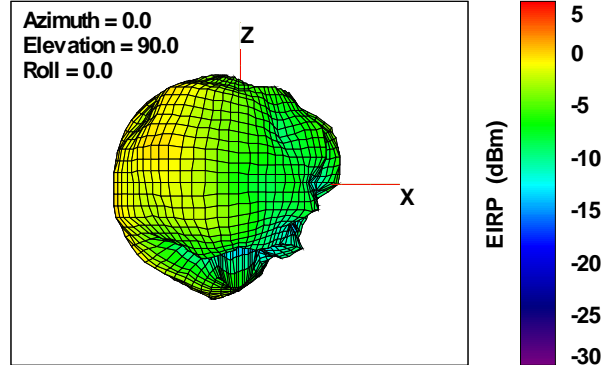

Total EIRP, Left Side View

Total EIRP, Bottom View

Total EIRP, Top View

Total EIRP, Front Face View

Total EIRP, Back Face View

Preliminary DATA Only

WAN Free-Space Total EIRP, 4900MHz

Total EIRP, Right Side View

Total EIRP, Left Side View

Total EIRP, Bottom View

Total EIRP, Top View

Total EIRP, Front Face View

Total EIRP, Back Face View

Preliminary DATA Only

WAN Free-Space Total EIRP, 4925MHz

Total EIRP, Right Side View

Total EIRP, Left Side View

Total EIRP, Bottom View

Total EIRP, Top View

Total EIRP, Front Face View

Total EIRP, Back Face View

Preliminary DATA Only

WAN Free-Space Total EIRP, 4850MHz

Total EIRP, Right Side View

Total EIRP, Left Side View

Total EIRP, Bottom View

Total EIRP, Top View

Total EIRP, Front Face View

Total EIRP, Back Face View

Preliminary DATA Only