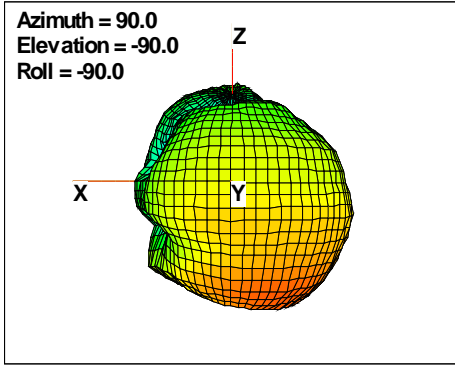

Total EIRP, Right Side View

Total EIRP, Left Side View

Total EIRP, Bottom View

Total EIRP, Top View

Total EIRP, Front Face View

Total EIRP, Back Face View

Preliminary DATA Only

WAN Free-Space Total EIRP, 2475MHz

Total EIRP, Right Side View

Total EIRP, Left Side View

Total EIRP, Bottom View

Total EIRP, Top View

Total EIRP, Front Face View

Total EIRP, Back Face View

WAN Free-Space Total EIRP, 2500MHz

Total EIRP, Right Side View

Total EIRP, Left Side View

Total EIRP, Bottom View

Total EIRP, Top View

Total EIRP, Front Face View

Total EIRP, Back Face View

Preliminary DATA Only

WAN Free-Space Total EIRP, 4900MHz

Total EIRP, Right Side View

Total EIRP, Left Side View

Total EIRP, Bottom View

Total EIRP, Top View

Total EIRP, Front Face View

Total EIRP, Back Face View

Preliminary DATA Only

WAN Free-Space Total EIRP, 4925MHz

Total EIRP, Right Side View