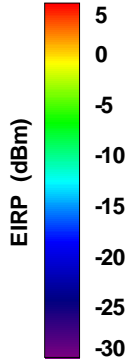

Total EIRP, Right Side View

Total EIRP, Left Side View

Total EIRP, Bottom View

Total EIRP, Top View

Total EIRP, Front Face View

Total EIRP, Back Face View

Preliminary DATA Only

WAN Free-Space Total EIRP, 2425MHz

Total EIRP, Right Side View

Total EIRP, Left Side View

Total EIRP, Bottom View

Total EIRP, Top View

Total EIRP, Front Face View

Total EIRP, Back Face View

Preliminary DATA Only

WAN Free-Space Total EIRP, 2450MHz

Total EIRP, Right Side View

Total EIRP, Left Side View

Total EIRP, Bottom View

Total EIRP, Top View

Total EIRP, Front Face View

Total EIRP, Back Face View

Preliminary DATA Only

WAN Free-Space Total EIRP, 2475MHz

Total EIRP, Right Side View

Total EIRP, Left Side View

Total EIRP, Bottom View

Total EIRP, Top View

Total EIRP, Front Face View

Total EIRP, Back Face View

WAN Free-Space Total EIRP, 2500MHz

Total EIRP, Right Side View