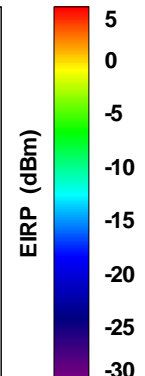

Total EIRP, Right Side View

Total EIRP, Left Side View

Total EIRP, Bottom View

Total EIRP, Top View

Total EIRP, Front Face View

Total EIRP, Back Face View

Preliminary DATA Only

WAN Free-Space Total EIRP, 2425MHz

Total EIRP, Right Side View

Total EIRP, Left Side View

Total EIRP, Bottom View

Total EIRP, Top View

Total EIRP, Front Face View

Total EIRP, Back Face View

Preliminary DATA Only

WAN Free-Space Total EIRP, 2450MHz

Total EIRP, Right Side View

Total EIRP, Left Side View

Total EIRP, Bottom View

Total EIRP, Top View

Total EIRP, Front Face View

Total EIRP, Back Face View

Preliminary DATA Only

WAN Free-Space Total EIRP, 2475MHz

Total EIRP, Right Side View

Total EIRP, Left Side View

Total EIRP, Bottom View

Total EIRP, Top View

Total EIRP, Front Face View

Total EIRP, Back Face View

WAN Free-Space Total EIRP, 2500MHz

Total EIRP, Right Side View