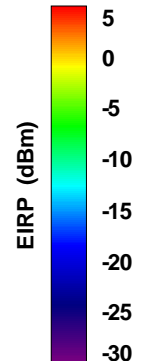

Total EIRP, Right Side View

Total EIRP, Left Side View

Total EIRP, Bottom View

Total EIRP, Top View

Total EIRP, Front Face View

Total EIRP, Back Face View

Preliminary DATA Only

WAN Free-Space Total EIRP, 2450MHz

Total EIRP, Right Side View

Total EIRP, Left Side View

Total EIRP, Bottom View

Total EIRP, Top View

Total EIRP, Front Face View

Total EIRP, Back Face View

Preliminary DATA Only

WAN Free-Space Total EIRP, 2475MHz

Total EIRP, Right Side View

Total EIRP, Left Side View

Total EIRP, Bottom View

Total EIRP, Top View

Total EIRP, Front Face View

Total EIRP, Back Face View

WAN Free-Space Total EIRP, 2500MHz

Total EIRP, Right Side View

Total EIRP, Left Side View

Total EIRP, Bottom View

Total EIRP, Top View

Total EIRP, Front Face View

Total EIRP, Back Face View

Preliminary DATA Only

WAN Free-Space Total EIRP, 4900MHz

Total EIRP, Right Side View