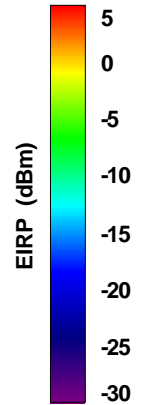

Total EIRP, Right Side View

Total EIRP, Left Side View

Total EIRP, Bottom View

Total EIRP, Top View

Total EIRP, Front Face View

Total EIRP, Back Face View

Preliminary DATA Only

WAN Free-Space Total EIRP, 2450MHz

Total EIRP, Right Side View

Total EIRP, Left Side View

Total EIRP, Bottom View

Total EIRP, Top View

Total EIRP, Front Face View

Total EIRP, Back Face View

Preliminary DATA Only

WAN Free-Space Total EIRP, 2475MHz

Total EIRP, Right Side View

Total EIRP, Left Side View

Total EIRP, Bottom View

Total EIRP, Top View

Total EIRP, Front Face View

Total EIRP, Back Face View

WAN Free-Space Total EIRP, 2500MHz

Total EIRP, Right Side View

Total EIRP, Left Side View

Total EIRP, Bottom View

Total EIRP, Top View

Total EIRP, Front Face View

Total EIRP, Back Face View

Preliminary DATA Only

WAN Free-Space Total EIRP, 4900MHz

Total EIRP, Right Side View