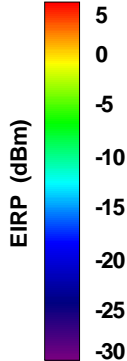

Preliminary DATA Only

Total	Frequency (MHz)	5500	5600	5700	5825		
	Peak Gain (dBi)	3.63567	2.80055	1.78157	1.36159		
	Average Gain (dBi)	-2.12873	-2.57171	-3.21599	-4.36529		

Preliminary DATA Only

WAN Free-Space Total EIRP, 2400MHz

Total EIRP, Right Side View

Total EIRP, Left Side View

Total EIRP, Bottom View

Total EIRP, Top View

Total EIRP, Front Face View

Total EIRP, Back Face View

Preliminary DATA Only

WAN Free-Space Total EIRP, 2425MHz

Total EIRP, Right Side View

Total EIRP, Left Side View

Total EIRP, Bottom View

Total EIRP, Top View

Total EIRP, Front Face View

Total EIRP, Back Face View

Preliminary DATA Only

WAN Free-Space Total EIRP, 2450MHz

Total EIRP, Right Side View

Total EIRP, Left Side View

Total EIRP, Bottom View

Total EIRP, Top View

Total EIRP, Front Face View

Total EIRP, Back Face View

Preliminary DATA Only

WAN Free-Space Total EIRP, 2475MHz