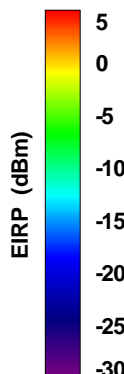

Total EIRP, Right Side View

Total EIRP, Left Side View

Total EIRP, Bottom View

Total EIRP, Top View

Total EIRP, Front Face View

Total EIRP, Back Face View

Preliminary DATA Only

WAN Free-Space Total EIRP, 2450MHz

Total EIRP, Right Side View

Total EIRP, Left Side View

Total EIRP, Bottom View

Total EIRP, Top View

Total EIRP, Front Face View

Total EIRP, Back Face View

Preliminary DATA Only

WAN Free-Space Total EIRP, 2475MHz

Total EIRP, Right Side View

Total EIRP, Left Side View

Total EIRP, Bottom View

Total EIRP, Top View

Total EIRP, Front Face View

Total EIRP, Back Face View

WAN Free-Space Total EIRP, 2500MHz

Total EIRP, Right Side View

Total EIRP, Left Side View

Total EIRP, Bottom View

Total EIRP, Top View

Total EIRP, Front Face View

Total EIRP, Back Face View

Preliminary DATA Only

WAN Free-Space Total EIRP, 4900MHz

Total EIRP, Right Side View