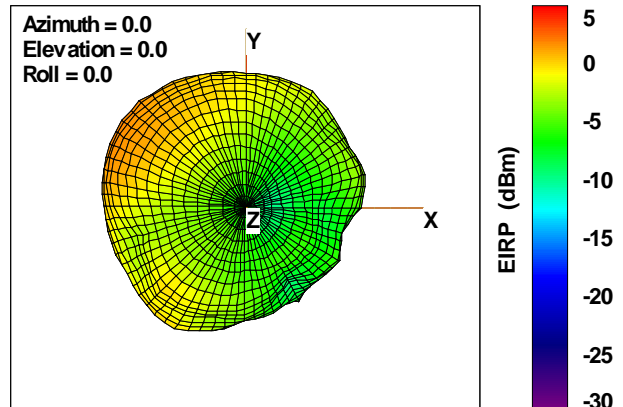

Total EIRP, Left Side View

Total EIRP, Bottom View

Total EIRP, Top View

Total EIRP, Front Face View

Total EIRP, Back Face View

Preliminary DATA Only

WAN Free-Space Total EIRP, 4900MHz

Total EIRP, Right Side View

Total EIRP, Left Side View

Total EIRP, Bottom View

Total EIRP, Top View

Total EIRP, Front Face View

Total EIRP, Back Face View

Preliminary DATA Only

WAN Free-Space Total EIRP, 4925MHz

Total EIRP, Right Side View

Total EIRP, Left Side View

Total EIRP, Bottom View

Total EIRP, Top View

Total EIRP, Front Face View

Total EIRP, Back Face View

Preliminary DATA Only

WAN Free-Space Total EIRP, 4850MHz

Total EIRP, Right Side View

Total EIRP, Left Side View

Total EIRP, Bottom View

Total EIRP, Top View

Total EIRP, Front Face View

Total EIRP, Back Face View

Preliminary DATA Only