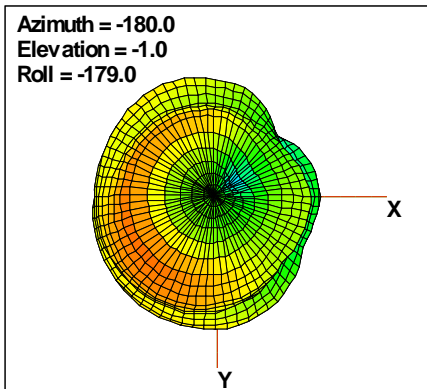

Preliminary DATA Only

Total	Frequency (MHz)	5500	5600	5700	5825		
	Peak Gain (dBi)	3.63567	2.80055	1.78157	1.36159		
	Average Gain (dBi)	-2.12873	-2.57171	-3.21599	-4.36529		

Preliminary DATA Only

WAN Free-Space Total EIRP, 2400MHz

Total EIRP, Right Side View

Total EIRP, Left Side View

Total EIRP, Bottom View

Total EIRP, Top View

Total EIRP, Front Face View

Total EIRP, Back Face View

Preliminary DATA Only

WAN Free-Space Total EIRP, 2425MHz

Total EIRP, Right Side View

Total EIRP, Left Side View

Total EIRP, Bottom View

Total EIRP, Top View

Total EIRP, Front Face View

Total EIRP, Back Face View

Preliminary DATA Only

WAN Free-Space Total EIRP, 2450MHz