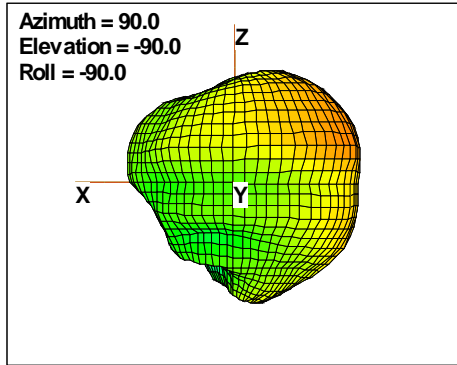

Total EIRP, Left Side View

Total EIRP, Bottom View

Total EIRP, Top View

Total EIRP, Front Face View

Total EIRP, Back Face View

Preliminary DATA Only

WAN Free-Space Total EIRP, 4900MHz

Total EIRP, Right Side View

Total EIRP, Left Side View

Total EIRP, Bottom View

Total EIRP, Top View

Total EIRP, Front Face View

Total EIRP, Back Face View

Preliminary DATA Only

WAN Free-Space Total EIRP, 4925MHz

Total EIRP, Right Side View

Total EIRP, Left Side View

Total EIRP, Bottom View

Total EIRP, Top View

Total EIRP, Front Face View

Total EIRP, Back Face View

Preliminary DATA Only

WAN Free-Space Total EIRP, 4850MHz

Total EIRP, Right Side View

Total EIRP, Left Side View

Total EIRP, Bottom View

Total EIRP, Top View

Total EIRP, Front Face View

Total EIRP, Back Face View

Preliminary DATA Only