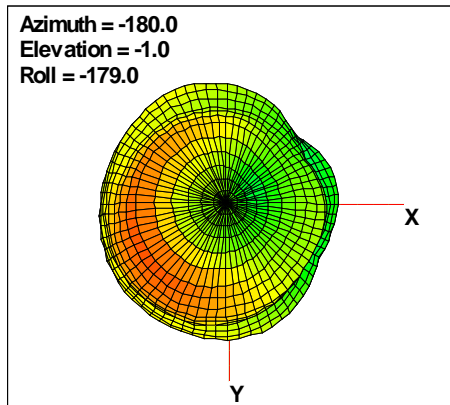

Total EIRP, Right Side View

Total EIRP, Left Side View

Total EIRP, Bottom View

Total EIRP, Top View

Total EIRP, Front Face View

Total EIRP, Back Face View

Preliminary DATA Only

WAN Free-Space Total EIRP, 2425MHz

Total EIRP, Right Side View

Total EIRP, Left Side View

Total EIRP, Bottom View

Total EIRP, Top View

Total EIRP, Front Face View

Total EIRP, Back Face View

Preliminary DATA Only

WAN Free-Space Total EIRP, 2450MHz

Total EIRP, Right Side View

Total EIRP, Left Side View

Total EIRP, Bottom View

Total EIRP, Top View

Total EIRP, Front Face View

Total EIRP, Back Face View

Preliminary DATA Only

WAN Free-Space Total EIRP, 2475MHz