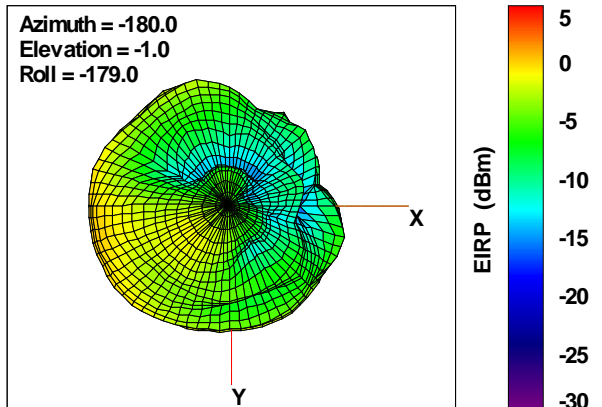

Total EIRP, Left Side View

Total EIRP, Bottom View

Total EIRP, Top View

Total EIRP, Front Face View

Total EIRP, Back Face View

Preliminary DATA Only

WAN Free-Space Total EIRP, 4900MHz

Total EIRP, Right Side View

Total EIRP, Left Side View

Total EIRP, Bottom View

Total EIRP, Top View

Total EIRP, Front Face View

Total EIRP, Back Face View

Preliminary DATA Only

WAN Free-Space Total EIRP, 4925MHz

Total EIRP, Right Side View

Total EIRP, Left Side View

Total EIRP, Bottom View

Total EIRP, Top View

Total EIRP, Front Face View

Total EIRP, Back Face View

Preliminary DATA Only

WAN Free-Space Total EIRP, 4850MHz

Total EIRP, Right Side View

Total EIRP, Left Side View

Total EIRP, Bottom View

Total EIRP, Top View

Total EIRP, Front Face View

Total EIRP, Back Face View

Preliminary DATA Only