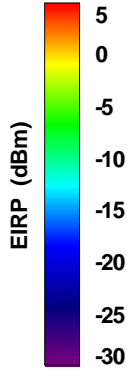

Total EIRP, Right Side View

Total EIRP, Left Side View

Total EIRP, Bottom View

Total EIRP, Top View

Total EIRP, Front Face View

Total EIRP, Back Face View

Preliminary DATA Only

WAN Free-Space Total EIRP, 2475MHz

Total EIRP, Right Side View

Total EIRP, Left Side View

Total EIRP, Bottom View

Total EIRP, Top View

Total EIRP, Front Face View

Total EIRP, Back Face View

WAN Free-Space Total EIRP, 2500MHz

Total EIRP, Right Side View

Total EIRP, Left Side View

Total EIRP, Bottom View

Total EIRP, Top View

Total EIRP, Front Face View

Total EIRP, Back Face View

Preliminary DATA Only

WAN Free-Space Total EIRP, 4900MHz

Total EIRP, Right Side View

Total EIRP, Left Side View

Total EIRP, Bottom View

Total EIRP, Top View

Total EIRP, Front Face View

Total EIRP, Back Face View

Preliminary DATA Only

WAN Free-Space Total EIRP, 4925MHz

Total EIRP, Right Side View