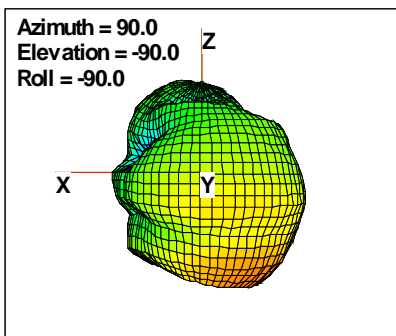

Preliminary DATA Only

Total	Frequency (MHz)	5500	5600	5700	5825		
	Peak Gain (dBi)	3.63567	2.80055	1.78157	1.36159		
	Average Gain (dBi)	-2.12873	-2.57171	-3.21599	-4.36529		

Preliminary DATA Only

WAN Free-Space Total EIRP, 2400MHz

Total EIRP, Right Side View

Total EIRP, Left Side View

Total EIRP, Bottom View

Total EIRP, Top View

Total EIRP, Front Face View

Total EIRP, Back Face View

Preliminary DATA Only

WAN Free-Space Total EIRP, 2425MHz

Total EIRP, Right Side View

Total EIRP, Left Side View

Total EIRP, Bottom View

Total EIRP, Top View

Total EIRP, Front Face View

Total EIRP, Back Face View

Preliminary DATA Only

WAN Free-Space Total EIRP, 2450MHz