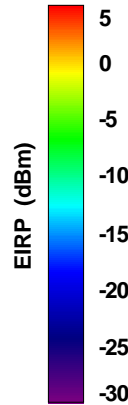

Total EIRP, Right Side View

Total EIRP, Left Side View

Total EIRP, Bottom View

Total EIRP, Top View

Total EIRP, Front Face View

Total EIRP, Back Face View

Preliminary DATA Only

WAN Free-Space Total EIRP, 2450MHz

Total EIRP, Right Side View

Total EIRP, Left Side View

Total EIRP, Bottom View

Total EIRP, Top View

Total EIRP, Front Face View

Total EIRP, Back Face View

Preliminary DATA Only

WAN Free-Space Total EIRP, 2475MHz

Total EIRP, Right Side View

Total EIRP, Left Side View

Total EIRP, Bottom View

Total EIRP, Top View

Total EIRP, Front Face View

Total EIRP, Back Face View

WAN Free-Space Total EIRP, 2500MHz

Total EIRP, Right Side View

Total EIRP, Left Side View

Total EIRP, Bottom View

Total EIRP, Top View

Total EIRP, Front Face View

Total EIRP, Back Face View

Preliminary DATA Only

WAN Free-Space Total EIRP, 4900MHz

Total EIRP, Right Side View