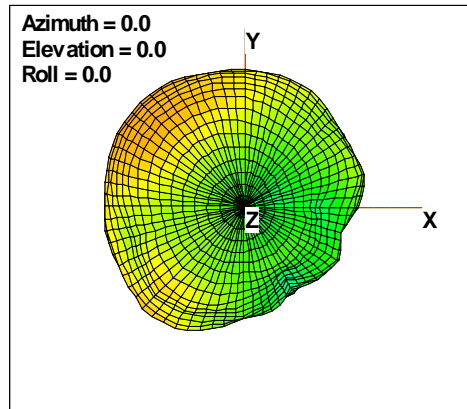

Total EIRP, Right Side View

Total EIRP, Left Side View

Total EIRP, Bottom View

Total EIRP, Top View

Total EIRP, Front Face View

Total EIRP, Back Face View

Preliminary DATA Only

WAN Free-Space Total EIRP, 2475MHz

Total EIRP, Right Side View

Total EIRP, Left Side View

Total EIRP, Bottom View

Total EIRP, Top View

Total EIRP, Front Face View

Total EIRP, Back Face View

WAN Free-Space Total EIRP, 2500MHz

Total EIRP, Right Side View

Total EIRP, Left Side View

Total EIRP, Bottom View

Total EIRP, Top View

Total EIRP, Front Face View

Total EIRP, Back Face View

Preliminary DATA Only

WAN Free-Space Total EIRP, 4900MHz

Total EIRP, Right Side View

Total EIRP, Left Side View

Total EIRP, Bottom View

Total EIRP, Top View

Total EIRP, Front Face View

Total EIRP, Back Face View

Preliminary DATA Only

WAN Free-Space Total EIRP, 4925MHz

Total EIRP, Right Side View