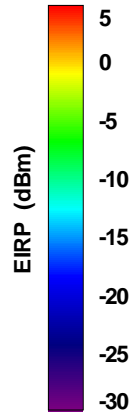

Total EIRP, Right Side View

Total EIRP, Left Side View

Total EIRP, Bottom View

Total EIRP, Top View

Total EIRP, Front Face View

Total EIRP, Back Face View

Preliminary DATA Only

WAN Free-Space Total EIRP, 2475MHz

Total EIRP, Right Side View

Total EIRP, Left Side View

Total EIRP, Bottom View

Total EIRP, Top View

Total EIRP, Front Face View

Total EIRP, Back Face View

WAN Free-Space Total EIRP, 2500MHz

Total EIRP, Right Side View

Total EIRP, Left Side View

Total EIRP, Bottom View

Total EIRP, Top View

Total EIRP, Front Face View

Total EIRP, Back Face View

Preliminary DATA Only

WAN Free-Space Total EIRP, 4900MHz

Total EIRP, Right Side View

Total EIRP, Left Side View

Total EIRP, Bottom View

Total EIRP, Top View

Total EIRP, Front Face View

Total EIRP, Back Face View

Preliminary DATA Only

WAN Free-Space Total EIRP, 4925MHz

Total EIRP, Right Side View