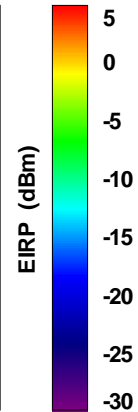

Total EIRP, Right Side View

Total EIRP, Left Side View

Total EIRP, Bottom View

Total EIRP, Top View

Total EIRP, Front Face View

Total EIRP, Back Face View

Preliminary DATA Only

WAN Free-Space Total EIRP, 2475MHz

Total EIRP, Right Side View

Total EIRP, Left Side View

Total EIRP, Bottom View

Total EIRP, Top View

Total EIRP, Front Face View

Total EIRP, Back Face View

WAN Free-Space Total EIRP, 2500MHz

Total EIRP, Right Side View

Total EIRP, Left Side View

Total EIRP, Bottom View

Total EIRP, Top View

Total EIRP, Front Face View

Total EIRP, Back Face View

Preliminary DATA Only

WAN Free-Space Total EIRP, 4900MHz

Total EIRP, Right Side View

Total EIRP, Left Side View

Total EIRP, Bottom View

Total EIRP, Top View

Total EIRP, Front Face View

Total EIRP, Back Face View

Preliminary DATA Only

WAN Free-Space Total EIRP, 4925MHz

Total EIRP, Right Side View