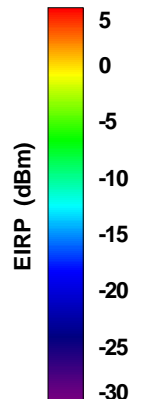

Total EIRP, Right Side View

Total EIRP, Left Side View

Total EIRP, Bottom View

Total EIRP, Top View

Total EIRP, Front Face View

Total EIRP, Back Face View

Preliminary DATA Only

WAN Free-Space Total EIRP, 2450MHz

Total EIRP, Right Side View

Total EIRP, Left Side View

Total EIRP, Bottom View

Total EIRP, Top View

Total EIRP, Front Face View

Total EIRP, Back Face View

Preliminary DATA Only

WAN Free-Space Total EIRP, 2475MHz

Total EIRP, Right Side View

Total EIRP, Left Side View

Total EIRP, Bottom View

Total EIRP, Top View

Total EIRP, Front Face View

Total EIRP, Back Face View

WAN Free-Space Total EIRP, 2500MHz

Total EIRP, Right Side View

Total EIRP, Left Side View

Total EIRP, Bottom View

Total EIRP, Top View

Total EIRP, Front Face View

Total EIRP, Back Face View

Preliminary DATA Only

WAN Free-Space Total EIRP, 4900MHz

Total EIRP, Right Side View