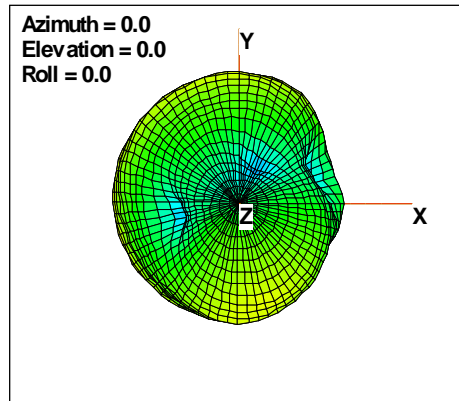

Total EIRP, Right Side View

Total EIRP, Left Side View

Total EIRP, Bottom View

Total EIRP, Top View

Total EIRP, Front Face View

Total EIRP, Back Face View

Preliminary DATA Only

WAN Free-Space Total EIRP, 2475MHz

Total EIRP, Right Side View

Total EIRP, Left Side View

Total EIRP, Bottom View

Total EIRP, Top View

Total EIRP, Front Face View

Total EIRP, Back Face View

WAN Free-Space Total EIRP, 2500MHz

Total EIRP, Right Side View

Total EIRP, Left Side View

Total EIRP, Bottom View

Total EIRP, Top View

Total EIRP, Front Face View

Total EIRP, Back Face View

Preliminary DATA Only

WAN Free-Space Total EIRP, 4900MHz

Total EIRP, Right Side View

Total EIRP, Left Side View

Total EIRP, Bottom View

Total EIRP, Top View

Total EIRP, Front Face View

Total EIRP, Back Face View

Preliminary DATA Only

WAN Free-Space Total EIRP, 4925MHz

Total EIRP, Right Side View