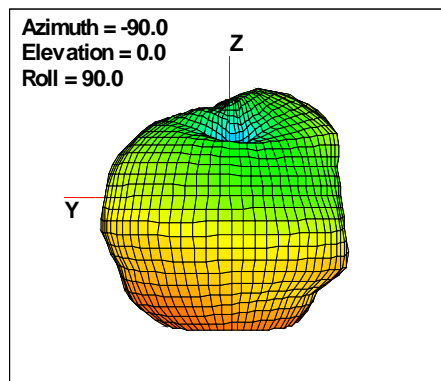

Total EIRP, Right Side View

Total EIRP, Left Side View

Total EIRP, Bottom View

Total EIRP, Top View

Total EIRP, Front Face View

Total EIRP, Back Face View

Preliminary DATA Only

WAN Free-Space Total EIRP, 2450MHz

Total EIRP, Right Side View

Total EIRP, Left Side View

Total EIRP, Bottom View

Total EIRP, Top View

Total EIRP, Front Face View

Total EIRP, Back Face View

Preliminary DATA Only

WAN Free-Space Total EIRP, 2475MHz

Total EIRP, Right Side View

Total EIRP, Left Side View

Total EIRP, Bottom View

Total EIRP, Top View

Total EIRP, Front Face View

Total EIRP, Back Face View

WAN Free-Space Total EIRP, 2500MHz

Total EIRP, Right Side View

Total EIRP, Left Side View

Total EIRP, Bottom View

Total EIRP, Top View

Total EIRP, Front Face View

Total EIRP, Back Face View

Preliminary DATA Only

WAN Free-Space Total EIRP, 4900MHz

Total EIRP, Right Side View