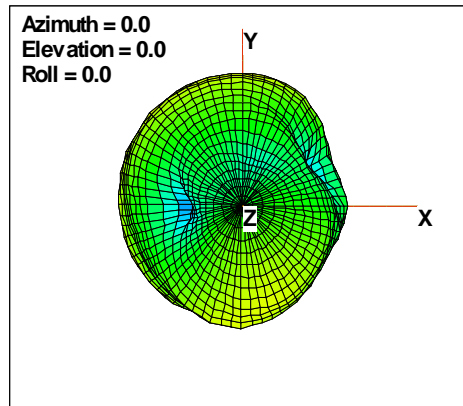

Total EIRP, Right Side View

Total EIRP, Left Side View

Total EIRP, Bottom View

Total EIRP, Top View

Total EIRP, Front Face View

Total EIRP, Back Face View

Preliminary DATA Only

WAN Free-Space Total EIRP, 2450MHz

Total EIRP, Right Side View

Total EIRP, Left Side View

Total EIRP, Bottom View

Total EIRP, Top View

Total EIRP, Front Face View

Total EIRP, Back Face View

Preliminary DATA Only

WAN Free-Space Total EIRP, 2475MHz

Total EIRP, Right Side View

Total EIRP, Left Side View

Total EIRP, Bottom View

Total EIRP, Top View

Total EIRP, Front Face View

Total EIRP, Back Face View

WAN Free-Space Total EIRP, 2500MHz

Total EIRP, Right Side View

Total EIRP, Left Side View

Total EIRP, Bottom View

Total EIRP, Top View

Total EIRP, Front Face View

Total EIRP, Back Face View

Preliminary DATA Only

WAN Free-Space Total EIRP, 4900MHz

Total EIRP, Right Side View