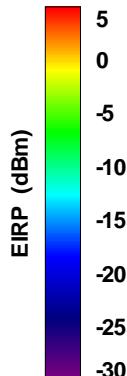

Total EIRP, Right Side View

Total EIRP, Left Side View

Total EIRP, Bottom View

Total EIRP, Top View

Total EIRP, Front Face View

Total EIRP, Back Face View

Preliminary DATA Only

WAN Free-Space Total EIRP, 2425MHz

Total EIRP, Right Side View

Total EIRP, Left Side View

Total EIRP, Bottom View

Total EIRP, Top View

Total EIRP, Front Face View

Total EIRP, Back Face View

Preliminary DATA Only

WAN Free-Space Total EIRP, 2450MHz

Total EIRP, Right Side View

Total EIRP, Left Side View

Total EIRP, Bottom View

Total EIRP, Top View

Total EIRP, Front Face View

Total EIRP, Back Face View

Preliminary DATA Only

WAN Free-Space Total EIRP, 2475MHz

Total EIRP, Right Side View

Total EIRP, Left Side View

Total EIRP, Bottom View

Total EIRP, Top View

Total EIRP, Front Face View

Total EIRP, Back Face View

WAN Free-Space Total EIRP, 2500MHz

Total EIRP, Right Side View