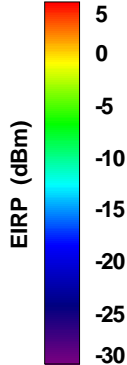

Total EIRP, Left Side View

Total EIRP, Bottom View

Total EIRP, Top View

Total EIRP, Front Face View

Total EIRP, Back Face View

Preliminary DATA Only

WAN Free-Space Total EIRP, 4900MHz

Total EIRP, Right Side View

Total EIRP, Left Side View

Total EIRP, Bottom View

Total EIRP, Top View

Total EIRP, Front Face View

Total EIRP, Back Face View

Preliminary DATA Only

WAN Free-Space Total EIRP, 4925MHz

Total EIRP, Right Side View

Total EIRP, Left Side View

Total EIRP, Bottom View

Total EIRP, Top View

Total EIRP, Front Face View

Total EIRP, Back Face View

Preliminary DATA Only

WAN Free-Space Total EIRP, 4850MHz

Total EIRP, Right Side View

Total EIRP, Left Side View

Total EIRP, Bottom View

Total EIRP, Top View

Total EIRP, Front Face View

Total EIRP, Back Face View

Preliminary DATA Only