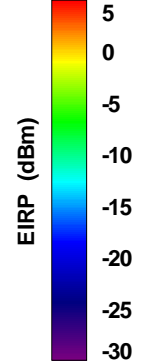

Preliminary DATA Only

Total	Frequency (MHz)	5500	5600	5700	5825		
	Peak Gain (dBi)	3.63567	2.80055	1.78157	1.36159		
	Average Gain (dBi)	-2.12873	-2.57171	-3.21599	-4.36529		

Preliminary DATA Only

WAN Free-Space Total EIRP, 2400MHz

Total EIRP, Right Side View

Total EIRP, Left Side View

Total EIRP, Bottom View

Total EIRP, Top View

Total EIRP, Front Face View

Total EIRP, Back Face View

Preliminary DATA Only

WAN Free-Space Total EIRP, 2425MHz

Total EIRP, Right Side View

Total EIRP, Left Side View

Total EIRP, Bottom View

Total EIRP, Top View

Total EIRP, Front Face View

Total EIRP, Back Face View

Preliminary DATA Only

WAN Free-Space Total EIRP, 2450MHz

Total EIRP, Right Side View

Total EIRP, Left Side View

Total EIRP, Bottom View

Total EIRP, Top View

Total EIRP, Front Face View

Total EIRP, Back Face View

Preliminary DATA Only

WAN Free-Space Total EIRP, 2475MHz