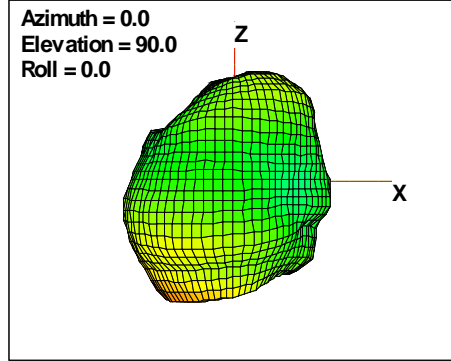

Total EIRP, Right Side View

Total EIRP, Left Side View

Total EIRP, Bottom View

Total EIRP, Top View

Total EIRP, Front Face View

Total EIRP, Back Face View

Preliminary DATA Only

WAN Free-Space Total EIRP, 2425MHz

Total EIRP, Right Side View

Total EIRP, Left Side View

Total EIRP, Bottom View

Total EIRP, Top View

Total EIRP, Front Face View

Total EIRP, Back Face View

Preliminary DATA Only

WAN Free-Space Total EIRP, 2450MHz

Total EIRP, Right Side View

Total EIRP, Left Side View

Total EIRP, Bottom View

Total EIRP, Top View

Total EIRP, Front Face View

Total EIRP, Back Face View

Preliminary DATA Only

WAN Free-Space Total EIRP, 2475MHz