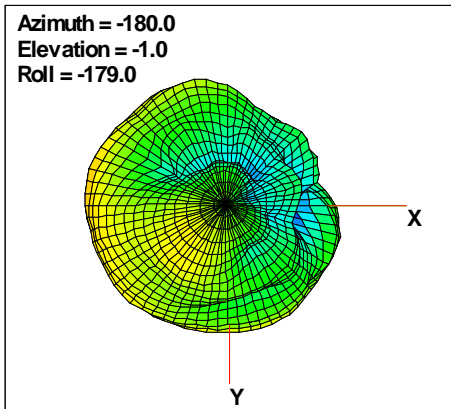

Total EIRP, Right Side View

Total EIRP, Left Side View

Total EIRP, Bottom View

Total EIRP, Top View

Total EIRP, Front Face View

Total EIRP, Back Face View

Preliminary DATA Only

WAN Free-Space Total EIRP, 2475MHz

Total EIRP, Right Side View

Total EIRP, Left Side View

Total EIRP, Bottom View

Total EIRP, Top View

Total EIRP, Front Face View

Total EIRP, Back Face View

WAN Free-Space Total EIRP, 2500MHz

Total EIRP, Right Side View

Total EIRP, Left Side View

Total EIRP, Bottom View

Total EIRP, Top View

Total EIRP, Front Face View

Total EIRP, Back Face View

Preliminary DATA Only

WAN Free-Space Total EIRP, 4900MHz

Total EIRP, Right Side View

Total EIRP, Left Side View

Total EIRP, Bottom View

Total EIRP, Top View

Total EIRP, Front Face View

Total EIRP, Back Face View

Preliminary DATA Only

WAN Free-Space Total EIRP, 4925MHz

Total EIRP, Right Side View