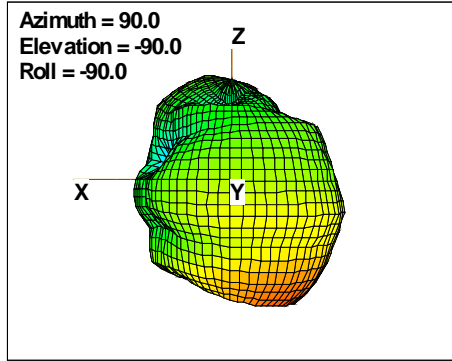

Total EIRP, Right Side View

Total EIRP, Left Side View

Total EIRP, Bottom View

Total EIRP, Top View

Total EIRP, Front Face View

Total EIRP, Back Face View

Preliminary DATA Only

WAN Free-Space Total EIRP, 2425MHz

Total EIRP, Right Side View

Total EIRP, Left Side View

Total EIRP, Bottom View

Total EIRP, Top View

Total EIRP, Front Face View

Total EIRP, Back Face View

Preliminary DATA Only

WAN Free-Space Total EIRP, 2450MHz

Total EIRP, Right Side View

Total EIRP, Left Side View

Total EIRP, Bottom View

Total EIRP, Top View

Total EIRP, Front Face View

Total EIRP, Back Face View

Preliminary DATA Only

WAN Free-Space Total EIRP, 2475MHz