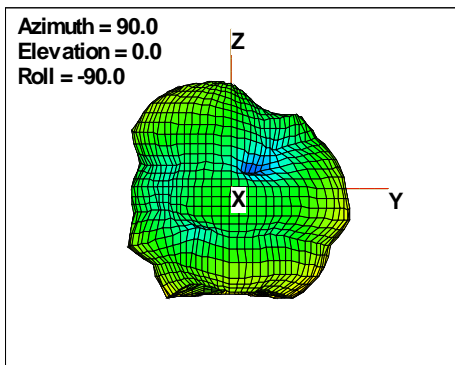

Total EIRP, Right Side View

Total EIRP, Left Side View

Total EIRP, Bottom View

Total EIRP, Top View

Total EIRP, Front Face View

Total EIRP, Back Face View

Preliminary DATA Only

WAN Free-Space Total EIRP, 2425MHz

Total EIRP, Right Side View

Total EIRP, Left Side View

Total EIRP, Bottom View

Total EIRP, Top View

Total EIRP, Front Face View

Total EIRP, Back Face View

Preliminary DATA Only

WAN Free-Space Total EIRP, 2450MHz

Total EIRP, Right Side View

Total EIRP, Left Side View

Total EIRP, Bottom View

Total EIRP, Top View

Total EIRP, Front Face View

Total EIRP, Back Face View

Preliminary DATA Only

WAN Free-Space Total EIRP, 2475MHz