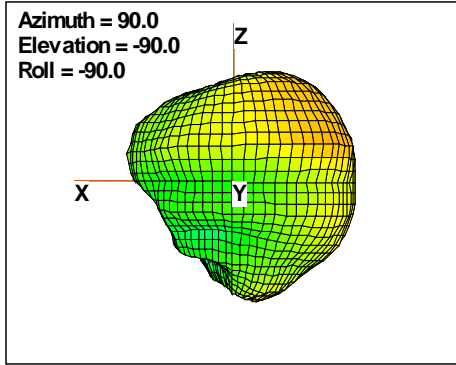

Total EIRP, Left Side View

Total EIRP, Bottom View

Total EIRP, Top View

Total EIRP, Front Face View

Total EIRP, Back Face View

Preliminary DATA Only

WAN Free-Space Total EIRP, 4900MHz

Total EIRP, Right Side View

Total EIRP, Left Side View

Total EIRP, Bottom View

Total EIRP, Top View

Total EIRP, Front Face View

Total EIRP, Back Face View

Preliminary DATA Only

WAN Free-Space Total EIRP, 4925MHz

Total EIRP, Right Side View

Total EIRP, Left Side View

Total EIRP, Bottom View

Total EIRP, Top View

Total EIRP, Front Face View

Total EIRP, Back Face View

Preliminary DATA Only

WAN Free-Space Total EIRP, 4850MHz

Total EIRP, Right Side View

Total EIRP, Left Side View

Total EIRP, Bottom View

Total EIRP, Top View

Total EIRP, Front Face View

Total EIRP, Back Face View

Preliminary DATA Only