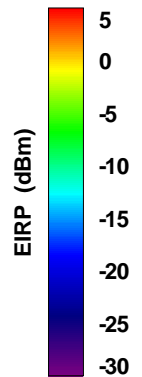

Total EIRP, Right Side View

Total EIRP, Left Side View

Total EIRP, Bottom View

Total EIRP, Top View

Total EIRP, Front Face View

Total EIRP, Back Face View

Preliminary DATA Only

WAN Free-Space Total EIRP, 2475MHz

Total EIRP, Right Side View

Total EIRP, Left Side View

Total EIRP, Bottom View

Total EIRP, Top View

Total EIRP, Front Face View

Total EIRP, Back Face View

WAN Free-Space Total EIRP, 2500MHz

Total EIRP, Right Side View

Total EIRP, Left Side View

Total EIRP, Bottom View

Total EIRP, Top View

Total EIRP, Front Face View

Total EIRP, Back Face View

Preliminary DATA Only

WAN Free-Space Total EIRP, 4900MHz

Total EIRP, Right Side View

Total EIRP, Left Side View

Total EIRP, Bottom View

Total EIRP, Top View

Total EIRP, Front Face View

Total EIRP, Back Face View

Preliminary DATA Only

WAN Free-Space Total EIRP, 4925MHz

Total EIRP, Right Side View