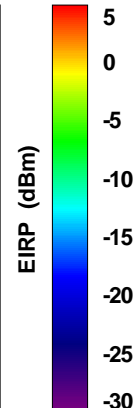

Total EIRP, Left Side View

Total EIRP, Bottom View

Total EIRP, Top View

Total EIRP, Front Face View

Total EIRP, Back Face View

Preliminary DATA Only

WAN Free-Space Total EIRP, 4900MHz

Total EIRP, Right Side View

Total EIRP, Left Side View

Total EIRP, Bottom View

Total EIRP, Top View

Total EIRP, Front Face View

Total EIRP, Back Face View

Preliminary DATA Only

WAN Free-Space Total EIRP, 4925MHz

Total EIRP, Right Side View

Total EIRP, Left Side View

Total EIRP, Bottom View

Total EIRP, Top View

Total EIRP, Front Face View

Total EIRP, Back Face View

Preliminary DATA Only

WAN Free-Space Total EIRP, 4850MHz

Total EIRP, Right Side View

Total EIRP, Left Side View

Total EIRP, Bottom View

Total EIRP, Top View

Total EIRP, Front Face View

Total EIRP, Back Face View

Preliminary DATA Only