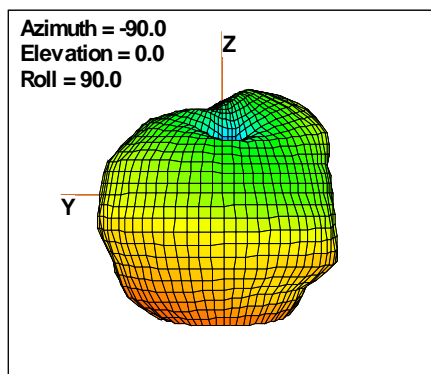

Total EIRP, Right Side View

Total EIRP, Left Side View

Total EIRP, Bottom View

Total EIRP, Top View

Total EIRP, Front Face View

Total EIRP, Back Face View

Preliminary DATA Only

WAN Free-Space Total EIRP, 2475MHz

Total EIRP, Right Side View

Total EIRP, Left Side View

Total EIRP, Bottom View

Total EIRP, Top View

Total EIRP, Front Face View

Total EIRP, Back Face View

WAN Free-Space Total EIRP, 2500MHz

Total EIRP, Right Side View

Total EIRP, Left Side View

Total EIRP, Bottom View

Total EIRP, Top View

Total EIRP, Front Face View

Total EIRP, Back Face View

Preliminary DATA Only

WAN Free-Space Total EIRP, 4900MHz

Total EIRP, Right Side View

Total EIRP, Left Side View

Total EIRP, Bottom View

Total EIRP, Top View

Total EIRP, Front Face View

Total EIRP, Back Face View

Preliminary DATA Only

WAN Free-Space Total EIRP, 4925MHz

Total EIRP, Right Side View