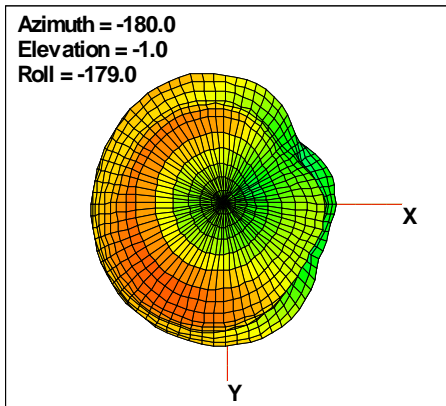

Total EIRP, Right Side View

Total EIRP, Left Side View

Total EIRP, Bottom View

Total EIRP, Top View

Total EIRP, Front Face View

Total EIRP, Back Face View

Preliminary DATA Only

WAN Free-Space Total EIRP, 2425MHz

Total EIRP, Right Side View

Total EIRP, Left Side View

Total EIRP, Bottom View

Total EIRP, Top View

Total EIRP, Front Face View

Total EIRP, Back Face View

Preliminary DATA Only

WAN Free-Space Total EIRP, 2450MHz

Total EIRP, Right Side View

Total EIRP, Left Side View

Total EIRP, Bottom View

Total EIRP, Top View

Total EIRP, Front Face View

Total EIRP, Back Face View

Preliminary DATA Only

WAN Free-Space Total EIRP, 2475MHz