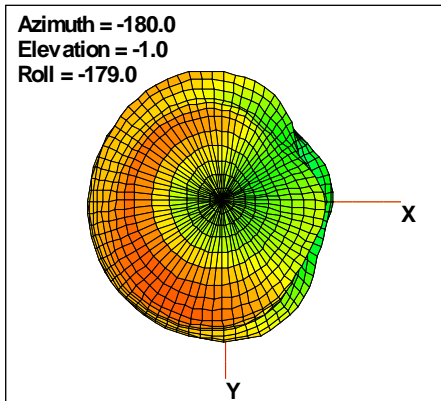

Total EIRP, Right Side View

Total EIRP, Left Side View

Total EIRP, Bottom View

Total EIRP, Top View

Total EIRP, Front Face View

Total EIRP, Back Face View

Preliminary DATA Only

WAN Free-Space Total EIRP, 2475MHz

Total EIRP, Right Side View

Total EIRP, Left Side View

Total EIRP, Bottom View

Total EIRP, Top View

Total EIRP, Front Face View

Total EIRP, Back Face View

WAN Free-Space Total EIRP, 2500MHz

Total EIRP, Right Side View

Total EIRP, Left Side View

Total EIRP, Bottom View

Total EIRP, Top View

Total EIRP, Front Face View

Total EIRP, Back Face View

Preliminary DATA Only

WAN Free-Space Total EIRP, 4900MHz

Total EIRP, Right Side View

Total EIRP, Left Side View

Total EIRP, Bottom View

Total EIRP, Top View

Total EIRP, Front Face View

Total EIRP, Back Face View

Preliminary DATA Only

WAN Free-Space Total EIRP, 4925MHz

Total EIRP, Right Side View