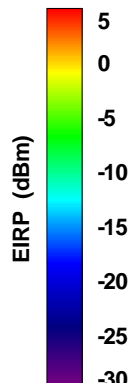

Preliminary DATA Only

Total	Frequency (MHz)	4900	4925	4850	4975	5000	5025
	Peak Gain (dBi)	1.34285	2.07157	0.973087	1.2018	1.50846	1.59464
	Average Gain (dBi)	-3.43438	-3.34399	-3.81527	-4.18256	-3.71675	-3.36947

Total EIRP, Left Side View

Total EIRP, Bottom View

Total EIRP, Top View

Total EIRP, Front Face View

Total EIRP, Back Face View

Preliminary DATA Only

WAN Free-Space Total EIRP, 4925MHz

Total EIRP, Right Side View

Total EIRP, Left Side View

Total EIRP, Bottom View

Total EIRP, Top View

Total EIRP, Front Face View

Total EIRP, Back Face View

Preliminary DATA Only

WAN Free-Space Total EIRP, 4850MHz

Total EIRP, Right Side View

Total EIRP, Left Side View

Total EIRP, Bottom View

Total EIRP, Top View

Total EIRP, Front Face View

Total EIRP, Back Face View

Preliminary DATA Only