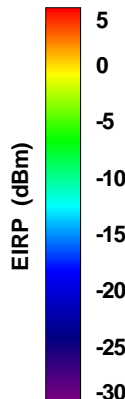

Total EIRP, Right Side View

Total EIRP, Left Side View

Total EIRP, Bottom View

Total EIRP, Top View

Total EIRP, Front Face View

Total EIRP, Back Face View

Preliminary DATA Only

WAN Free-Space Total EIRP, 2425MHz

Total EIRP, Right Side View

Total EIRP, Left Side View

Total EIRP, Bottom View

Total EIRP, Top View

Total EIRP, Front Face View

Total EIRP, Back Face View

Preliminary DATA Only

WAN Free-Space Total EIRP, 2450MHz

Total EIRP, Right Side View

Total EIRP, Left Side View

Total EIRP, Bottom View

Total EIRP, Top View

Total EIRP, Front Face View

Total EIRP, Back Face View

Preliminary DATA Only

WAN Free-Space Total EIRP, 2475MHz

Total EIRP, Right Side View

Total EIRP, Left Side View

Total EIRP, Bottom View

Total EIRP, Top View

Total EIRP, Front Face View

Total EIRP, Back Face View

WAN Free-Space Total EIRP, 2500MHz

Total EIRP, Right Side View