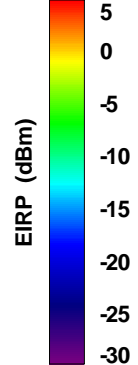

Total EIRP, Left Side View

Total EIRP, Bottom View

Total EIRP, Top View

Total EIRP, Front Face View

Total EIRP, Back Face View

Preliminary DATA Only

WAN Free-Space Total EIRP, 4900MHz

Total EIRP, Right Side View

Total EIRP, Left Side View

Total EIRP, Bottom View

Total EIRP, Top View

Total EIRP, Front Face View

Total EIRP, Back Face View

Preliminary DATA Only

WAN Free-Space Total EIRP, 4925MHz

Total EIRP, Right Side View

Total EIRP, Left Side View

Total EIRP, Bottom View

Total EIRP, Top View

Total EIRP, Front Face View

Total EIRP, Back Face View

Preliminary DATA Only

WAN Free-Space Total EIRP, 4850MHz

Total EIRP, Right Side View

Total EIRP, Left Side View

Total EIRP, Bottom View

Total EIRP, Top View

Total EIRP, Front Face View

Total EIRP, Back Face View

Preliminary DATA Only