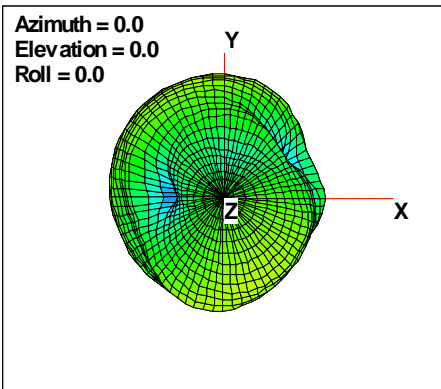

Total EIRP, Right Side View

Total EIRP, Left Side View

Total EIRP, Bottom View

Total EIRP, Top View

Total EIRP, Front Face View

Total EIRP, Back Face View

Preliminary DATA Only

WAN Free-Space Total EIRP, 2425MHz

Total EIRP, Right Side View

Total EIRP, Left Side View

Total EIRP, Bottom View

Total EIRP, Top View

Total EIRP, Front Face View

Total EIRP, Back Face View

Preliminary DATA Only

WAN Free-Space Total EIRP, 2450MHz

Total EIRP, Right Side View

Total EIRP, Left Side View

Total EIRP, Bottom View

Total EIRP, Top View

Total EIRP, Front Face View

Total EIRP, Back Face View

Preliminary DATA Only

WAN Free-Space Total EIRP, 2475MHz