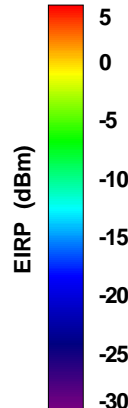

Preliminary DATA Only

Total	Frequency (MHz)	4900	4925	4850	4975	5000	5025
	Peak Gain (dBi)	1.34285	2.07157	0.973087	1.2018	1.50846	1.59464
	Average Gain (dBi)	-3.43438	-3.34399	-3.81527	-4.18256	-3.71675	-3.36947

Total EIRP, Left Side View

Total EIRP, Bottom View

Total EIRP, Top View

Total EIRP, Front Face View

Total EIRP, Back Face View

Preliminary DATA Only

WAN Free-Space Total EIRP, 4925MHz

Total EIRP, Right Side View

Total EIRP, Left Side View

Total EIRP, Bottom View

Total EIRP, Top View

Total EIRP, Front Face View

Total EIRP, Back Face View

Preliminary DATA Only

WAN Free-Space Total EIRP, 4850MHz

Total EIRP, Right Side View

Total EIRP, Left Side View

Total EIRP, Bottom View

Total EIRP, Top View

Total EIRP, Front Face View

Total EIRP, Back Face View

Preliminary DATA Only