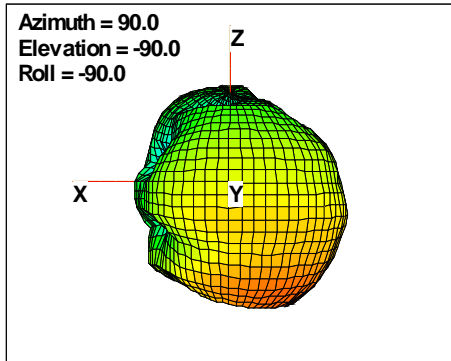

Total EIRP, Right Side View

Total EIRP, Left Side View

Total EIRP, Bottom View

Total EIRP, Top View

Total EIRP, Front Face View

Total EIRP, Back Face View

Preliminary DATA Only

WAN Free-Space Total EIRP, 2450MHz

Total EIRP, Right Side View

Total EIRP, Left Side View

Total EIRP, Bottom View

Total EIRP, Top View

Total EIRP, Front Face View

Total EIRP, Back Face View

Preliminary DATA Only

WAN Free-Space Total EIRP, 2475MHz

Total EIRP, Right Side View

Total EIRP, Left Side View

Total EIRP, Bottom View

Total EIRP, Top View

Total EIRP, Front Face View

Total EIRP, Back Face View

WAN Free-Space Total EIRP, 2500MHz

Total EIRP, Right Side View

Total EIRP, Left Side View

Total EIRP, Bottom View

Total EIRP, Top View

Total EIRP, Front Face View

Total EIRP, Back Face View

Preliminary DATA Only

WAN Free-Space Total EIRP, 4900MHz

Total EIRP, Right Side View