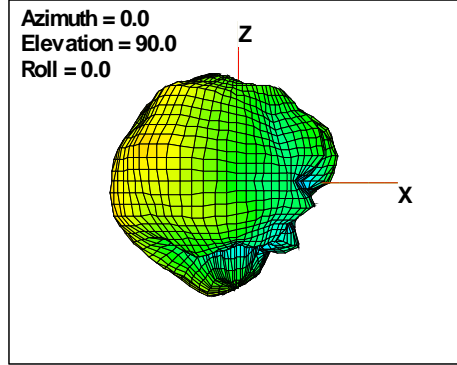

Total EIRP, Left Side View

Total EIRP, Bottom View

Total EIRP, Top View

Total EIRP, Front Face View

Total EIRP, Back Face View

Preliminary DATA Only

WAN Free-Space Total EIRP, 4900MHz

Total EIRP, Right Side View

Total EIRP, Left Side View

Total EIRP, Bottom View

Total EIRP, Top View

Total EIRP, Front Face View

Total EIRP, Back Face View

Preliminary DATA Only

WAN Free-Space Total EIRP, 4925MHz

Total EIRP, Right Side View

Total EIRP, Left Side View

Total EIRP, Bottom View

Total EIRP, Top View

Total EIRP, Front Face View

Total EIRP, Back Face View

Preliminary DATA Only

WAN Free-Space Total EIRP, 4850MHz

Total EIRP, Right Side View

Total EIRP, Left Side View

Total EIRP, Bottom View

Total EIRP, Top View

Total EIRP, Front Face View

Total EIRP, Back Face View

Preliminary DATA Only