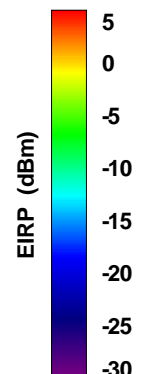

Total EIRP, Right Side View

Total EIRP, Left Side View

Total EIRP, Bottom View

Total EIRP, Top View

Total EIRP, Front Face View

Total EIRP, Back Face View

Preliminary DATA Only

WAN Free-Space Total EIRP, 2450MHz

Total EIRP, Right Side View

Total EIRP, Left Side View

Total EIRP, Bottom View

Total EIRP, Top View

Total EIRP, Front Face View

Total EIRP, Back Face View

Preliminary DATA Only

WAN Free-Space Total EIRP, 2475MHz

Total EIRP, Right Side View

Total EIRP, Left Side View

Total EIRP, Bottom View

Total EIRP, Top View

Total EIRP, Front Face View

Total EIRP, Back Face View

WAN Free-Space Total EIRP, 2500MHz

Total EIRP, Right Side View

Total EIRP, Left Side View

Total EIRP, Bottom View

Total EIRP, Top View

Total EIRP, Front Face View

Total EIRP, Back Face View

Preliminary DATA Only

WAN Free-Space Total EIRP, 4900MHz

Total EIRP, Right Side View