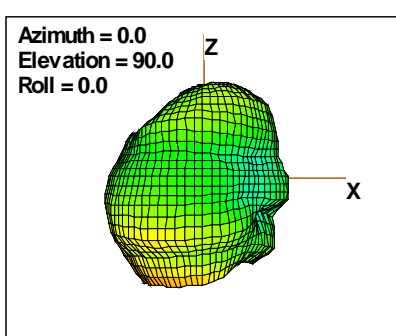

Preliminary DATA Only

Total	Frequency (MHz)	5500	5600	5700	5825		
	Peak Gain (dBi)	3.63567	2.80055	1.78157	1.36159		
	Average Gain (dBi)	-2.12873	-2.57171	-3.21599	-4.36529		

Preliminary DATA Only

WAN Free-Space Total EIRP, 2400MHz

Total EIRP, Right Side View

Total EIRP, Left Side View

Total EIRP, Bottom View

Total EIRP, Top View

Total EIRP, Front Face View

Total EIRP, Back Face View

Preliminary DATA Only

WAN Free-Space Total EIRP, 2425MHz

Total EIRP, Right Side View

Total EIRP, Left Side View

Total EIRP, Bottom View

Total EIRP, Top View

Total EIRP, Front Face View

Total EIRP, Back Face View

Preliminary DATA Only

WAN Free-Space Total EIRP, 2450MHz