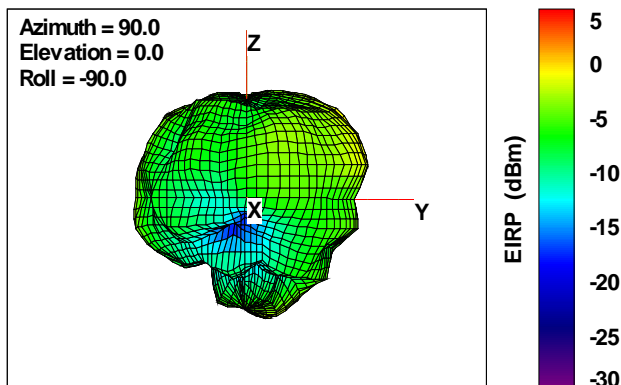

Total EIRP, Left Side View

Total EIRP, Bottom View

Total EIRP, Top View

Total EIRP, Front Face View

Total EIRP, Back Face View

Preliminary DATA Only

WAN Free-Space Total EIRP, 4900MHz

Total EIRP, Right Side View

Total EIRP, Left Side View

Total EIRP, Bottom View

Total EIRP, Top View

Total EIRP, Front Face View

Total EIRP, Back Face View

Preliminary DATA Only

WAN Free-Space Total EIRP, 4925MHz

Total EIRP, Right Side View

Total EIRP, Left Side View

Total EIRP, Bottom View

Total EIRP, Top View

Total EIRP, Front Face View

Total EIRP, Back Face View

Preliminary DATA Only

WAN Free-Space Total EIRP, 4850MHz

Total EIRP, Right Side View

Total EIRP, Left Side View

Total EIRP, Bottom View

Total EIRP, Top View

Total EIRP, Front Face View

Total EIRP, Back Face View

Preliminary DATA Only