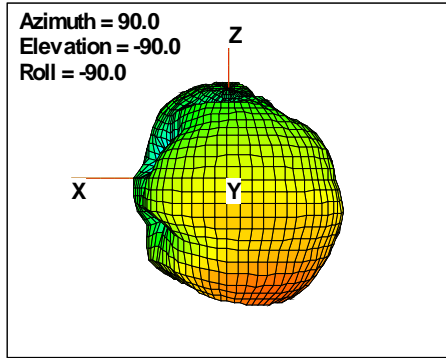

Total EIRP, Right Side View

Total EIRP, Left Side View

Total EIRP, Bottom View

Total EIRP, Top View

Total EIRP, Front Face View

Total EIRP, Back Face View

Preliminary DATA Only

WAN Free-Space Total EIRP, 2425MHz

Total EIRP, Right Side View

Total EIRP, Left Side View

Total EIRP, Bottom View

Total EIRP, Top View

Total EIRP, Front Face View

Total EIRP, Back Face View

Preliminary DATA Only

WAN Free-Space Total EIRP, 2450MHz

Total EIRP, Right Side View

Total EIRP, Left Side View

Total EIRP, Bottom View

Total EIRP, Top View

Total EIRP, Front Face View

Total EIRP, Back Face View

Preliminary DATA Only

WAN Free-Space Total EIRP, 2475MHz