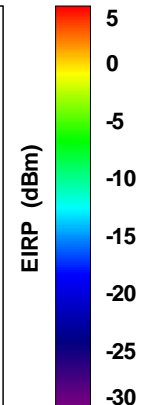

Total EIRP, Right Side View

Total EIRP, Left Side View

Total EIRP, Bottom View

Total EIRP, Top View

Total EIRP, Front Face View

Total EIRP, Back Face View

Preliminary DATA Only

WAN Free-Space Total EIRP, 2425MHz

Total EIRP, Right Side View

Total EIRP, Left Side View

Total EIRP, Bottom View

Total EIRP, Top View

Total EIRP, Front Face View

Total EIRP, Back Face View

Preliminary DATA Only

WAN Free-Space Total EIRP, 2450MHz

Total EIRP, Right Side View

Total EIRP, Left Side View

Total EIRP, Bottom View

Total EIRP, Top View

Total EIRP, Front Face View

Total EIRP, Back Face View

Preliminary DATA Only

WAN Free-Space Total EIRP, 2475MHz

Total EIRP, Right Side View

Total EIRP, Left Side View

Total EIRP, Bottom View

Total EIRP, Top View

Total EIRP, Front Face View

Total EIRP, Back Face View

WAN Free-Space Total EIRP, 2500MHz

Total EIRP, Right Side View