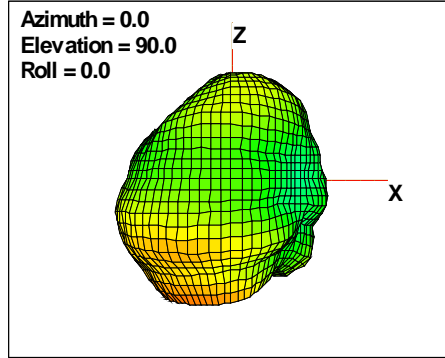

Total EIRP, Right Side View

Total EIRP, Left Side View

Total EIRP, Bottom View

Total EIRP, Top View

Total EIRP, Front Face View

Total EIRP, Back Face View

Preliminary DATA Only

WAN Free-Space Total EIRP, 2425MHz

Total EIRP, Right Side View

Total EIRP, Left Side View

Total EIRP, Bottom View

Total EIRP, Top View

Total EIRP, Front Face View

Total EIRP, Back Face View

Preliminary DATA Only

WAN Free-Space Total EIRP, 2450MHz

Total EIRP, Right Side View

Total EIRP, Left Side View

Total EIRP, Bottom View

Total EIRP, Top View

Total EIRP, Front Face View

Total EIRP, Back Face View

Preliminary DATA Only

WAN Free-Space Total EIRP, 2475MHz