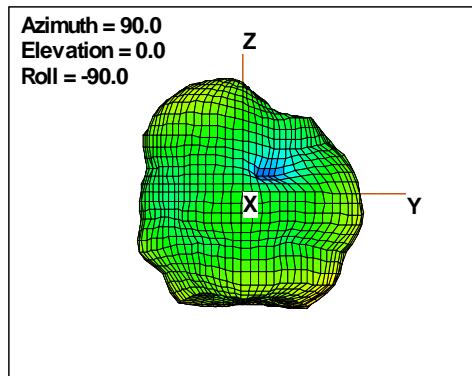

Total EIRP, Right Side View

Total EIRP, Left Side View

Total EIRP, Bottom View

Total EIRP, Top View

Total EIRP, Front Face View

Total EIRP, Back Face View

Preliminary DATA Only

WAN Free-Space Total EIRP, 2425MHz

Total EIRP, Right Side View

Total EIRP, Left Side View

Total EIRP, Bottom View

Total EIRP, Top View

Total EIRP, Front Face View

Total EIRP, Back Face View

Preliminary DATA Only

WAN Free-Space Total EIRP, 2450MHz

Total EIRP, Right Side View

Total EIRP, Left Side View

Total EIRP, Bottom View

Total EIRP, Top View

Total EIRP, Front Face View

Total EIRP, Back Face View

Preliminary DATA Only

WAN Free-Space Total EIRP, 2475MHz