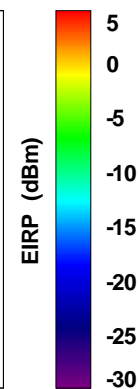

Total EIRP, Right Side View

Total EIRP, Left Side View

Total EIRP, Bottom View

Total EIRP, Top View

Total EIRP, Front Face View

Total EIRP, Back Face View

WAN Free-Space Total EIRP, 2500MHz

Total EIRP, Right Side View

Total EIRP, Left Side View

Total EIRP, Bottom View

Total EIRP, Top View

Total EIRP, Front Face View

Total EIRP, Back Face View

Preliminary DATA Only

WAN Free-Space Total EIRP, 4900MHz

Total EIRP, Right Side View

Total EIRP, Left Side View

Total EIRP, Bottom View

Total EIRP, Top View

Total EIRP, Front Face View

Total EIRP, Back Face View

Preliminary DATA Only

WAN Free-Space Total EIRP, 4925MHz

Total EIRP, Right Side View

Total EIRP, Left Side View

Total EIRP, Bottom View

Total EIRP, Top View

Total EIRP, Front Face View

Total EIRP, Back Face View

Preliminary DATA Only

WAN Free-Space Total EIRP, 4850MHz

Total EIRP, Right Side View