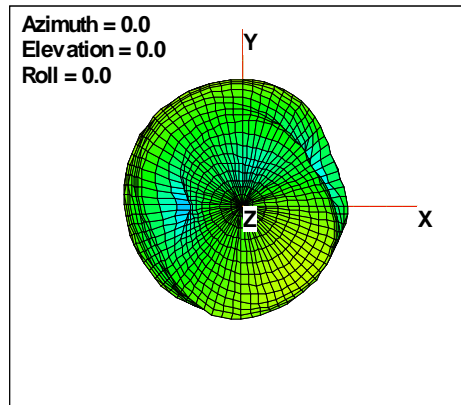

Total EIRP, Right Side View

Total EIRP, Left Side View

Total EIRP, Bottom View

Total EIRP, Top View

Total EIRP, Front Face View

Total EIRP, Back Face View

Preliminary DATA Only

WAN Free-Space Total EIRP, 2425MHz

Total EIRP, Right Side View

Total EIRP, Left Side View

Total EIRP, Bottom View

Total EIRP, Top View

Total EIRP, Front Face View

Total EIRP, Back Face View

Preliminary DATA Only

WAN Free-Space Total EIRP, 2450MHz

Total EIRP, Right Side View

Total EIRP, Left Side View

Total EIRP, Bottom View

Total EIRP, Top View

Total EIRP, Front Face View

Total EIRP, Back Face View

Preliminary DATA Only

WAN Free-Space Total EIRP, 2475MHz

Total EIRP, Right Side View

Total EIRP, Left Side View

Total EIRP, Bottom View

Total EIRP, Top View

Total EIRP, Front Face View

Total EIRP, Back Face View

WAN Free-Space Total EIRP, 2500MHz

Total EIRP, Right Side View