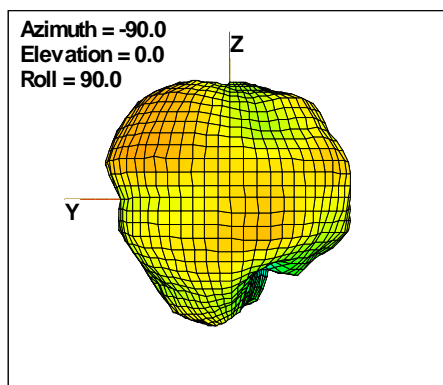

Total EIRP, Left Side View

Total EIRP, Bottom View

Total EIRP, Top View

Total EIRP, Front Face View

Total EIRP, Back Face View

Preliminary DATA Only

WAN Free-Space Total EIRP, 4900MHz

Total EIRP, Right Side View

Total EIRP, Left Side View

Total EIRP, Bottom View

Total EIRP, Top View

Total EIRP, Front Face View

Total EIRP, Back Face View

Preliminary DATA Only

WAN Free-Space Total EIRP, 4925MHz

Total EIRP, Right Side View

Total EIRP, Left Side View

Total EIRP, Bottom View

Total EIRP, Top View

Total EIRP, Front Face View

Total EIRP, Back Face View

Preliminary DATA Only

WAN Free-Space Total EIRP, 4850MHz

Total EIRP, Right Side View

Total EIRP, Left Side View

Total EIRP, Bottom View

Total EIRP, Top View

Total EIRP, Front Face View

Total EIRP, Back Face View

Preliminary DATA Only