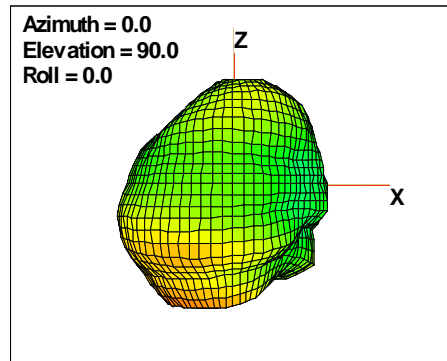

Total EIRP, Right Side View

Total EIRP, Left Side View

Total EIRP, Bottom View

Total EIRP, Top View

Total EIRP, Front Face View

Total EIRP, Back Face View

Preliminary DATA Only

WAN Free-Space Total EIRP, 2450MHz

Total EIRP, Right Side View

Total EIRP, Left Side View

Total EIRP, Bottom View

Total EIRP, Top View

Total EIRP, Front Face View

Total EIRP, Back Face View

Preliminary DATA Only

WAN Free-Space Total EIRP, 2475MHz

Total EIRP, Right Side View

Total EIRP, Left Side View

Total EIRP, Bottom View

Total EIRP, Top View

Total EIRP, Front Face View

Total EIRP, Back Face View

WAN Free-Space Total EIRP, 2500MHz

Total EIRP, Right Side View

Total EIRP, Left Side View

Total EIRP, Bottom View

Total EIRP, Top View

Total EIRP, Front Face View

Total EIRP, Back Face View

Preliminary DATA Only

WAN Free-Space Total EIRP, 4900MHz

Total EIRP, Right Side View