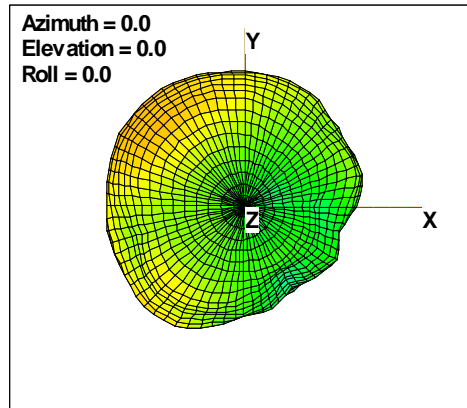

Total EIRP, Left Side View

Total EIRP, Bottom View

Total EIRP, Top View

Total EIRP, Front Face View

Total EIRP, Back Face View

Preliminary DATA Only

WAN Free-Space Total EIRP, 4900MHz

Total EIRP, Right Side View

Total EIRP, Left Side View

Total EIRP, Bottom View

Total EIRP, Top View

Total EIRP, Front Face View

Total EIRP, Back Face View

Preliminary DATA Only

WAN Free-Space Total EIRP, 4925MHz

Total EIRP, Right Side View

Total EIRP, Left Side View

Total EIRP, Bottom View

Total EIRP, Top View

Total EIRP, Front Face View

Total EIRP, Back Face View

Preliminary DATA Only

WAN Free-Space Total EIRP, 4850MHz

Total EIRP, Right Side View

Total EIRP, Left Side View

Total EIRP, Bottom View

Total EIRP, Top View

Total EIRP, Front Face View

Total EIRP, Back Face View

Preliminary DATA Only