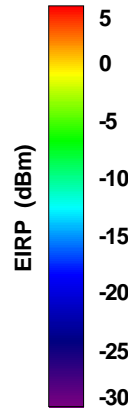

Total EIRP, Right Side View

Total EIRP, Left Side View

Total EIRP, Bottom View

Total EIRP, Top View

Total EIRP, Front Face View

Total EIRP, Back Face View

Preliminary DATA Only

WAN Free-Space Total EIRP, 2425MHz

Total EIRP, Right Side View

Total EIRP, Left Side View

Total EIRP, Bottom View

Total EIRP, Top View

Total EIRP, Front Face View

Total EIRP, Back Face View

Preliminary DATA Only

WAN Free-Space Total EIRP, 2450MHz

Total EIRP, Right Side View

Total EIRP, Left Side View

Total EIRP, Bottom View

Total EIRP, Top View

Total EIRP, Front Face View

Total EIRP, Back Face View

Preliminary DATA Only

WAN Free-Space Total EIRP, 2475MHz

Total EIRP, Right Side View

Total EIRP, Left Side View

Total EIRP, Bottom View

Total EIRP, Top View

Total EIRP, Front Face View

Total EIRP, Back Face View

WAN Free-Space Total EIRP, 2500MHz

Total EIRP, Right Side View