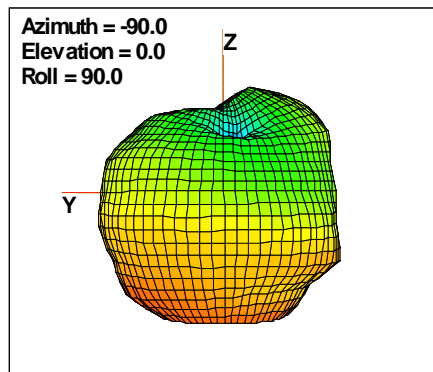

Total EIRP, Right Side View

Total EIRP, Left Side View

Total EIRP, Bottom View

Total EIRP, Top View

Total EIRP, Front Face View

Total EIRP, Back Face View

Preliminary DATA Only

WAN Free-Space Total EIRP, 2475MHz

Total EIRP, Right Side View

Total EIRP, Left Side View

Total EIRP, Bottom View

Total EIRP, Top View

Total EIRP, Front Face View

Total EIRP, Back Face View

WAN Free-Space Total EIRP, 2500MHz

Total EIRP, Right Side View

Total EIRP, Left Side View

Total EIRP, Bottom View

Total EIRP, Top View

Total EIRP, Front Face View

Total EIRP, Back Face View

Preliminary DATA Only

WAN Free-Space Total EIRP, 4900MHz

Total EIRP, Right Side View

Total EIRP, Left Side View

Total EIRP, Bottom View

Total EIRP, Top View

Total EIRP, Front Face View

Total EIRP, Back Face View

Preliminary DATA Only

WAN Free-Space Total EIRP, 4925MHz

Total EIRP, Right Side View