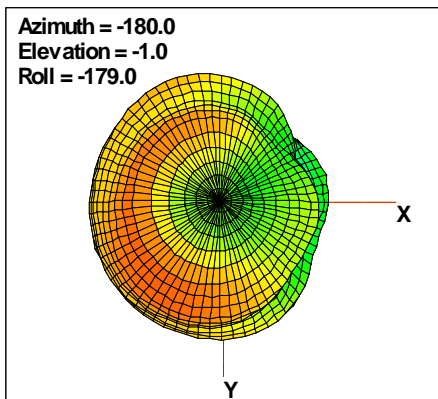

Total EIRP, Right Side View

Total EIRP, Left Side View

Total EIRP, Bottom View

Total EIRP, Top View

Total EIRP, Front Face View

Total EIRP, Back Face View

Preliminary DATA Only

WAN Free-Space Total EIRP, 2450MHz

Total EIRP, Right Side View

Total EIRP, Left Side View

Total EIRP, Bottom View

Total EIRP, Top View

Total EIRP, Front Face View

Total EIRP, Back Face View

Preliminary DATA Only

WAN Free-Space Total EIRP, 2475MHz

Total EIRP, Right Side View

Total EIRP, Left Side View

Total EIRP, Bottom View

Total EIRP, Top View

Total EIRP, Front Face View

Total EIRP, Back Face View

WAN Free-Space Total EIRP, 2500MHz

Total EIRP, Right Side View

Total EIRP, Left Side View

Total EIRP, Bottom View

Total EIRP, Top View

Total EIRP, Front Face View

Total EIRP, Back Face View

Preliminary DATA Only

WAN Free-Space Total EIRP, 4900MHz

Total EIRP, Right Side View