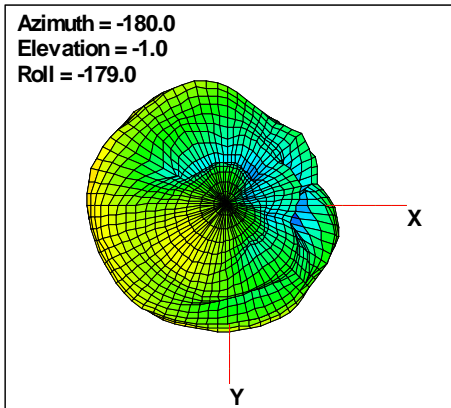

Total EIRP, Left Side View

Total EIRP, Bottom View

Total EIRP, Top View

Total EIRP, Front Face View

Total EIRP, Back Face View

Preliminary DATA Only

WAN Free-Space Total EIRP, 4900MHz

Total EIRP, Right Side View

Total EIRP, Left Side View

Total EIRP, Bottom View

Total EIRP, Top View

Total EIRP, Front Face View

Total EIRP, Back Face View

Preliminary DATA Only

WAN Free-Space Total EIRP, 4925MHz

Total EIRP, Right Side View

Total EIRP, Left Side View

Total EIRP, Bottom View

Total EIRP, Top View

Total EIRP, Front Face View

Total EIRP, Back Face View

Preliminary DATA Only

WAN Free-Space Total EIRP, 4850MHz

Total EIRP, Right Side View

Total EIRP, Left Side View

Total EIRP, Bottom View

Total EIRP, Top View

Total EIRP, Front Face View

Total EIRP, Back Face View

Preliminary DATA Only