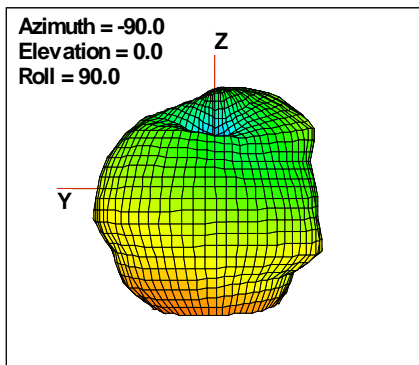

Total EIRP, Right Side View

Total EIRP, Left Side View

Total EIRP, Bottom View

Total EIRP, Top View

Total EIRP, Front Face View

Total EIRP, Back Face View

Preliminary DATA Only

WAN Free-Space Total EIRP, 2425MHz

Total EIRP, Right Side View

Total EIRP, Left Side View

Total EIRP, Bottom View

Total EIRP, Top View

Total EIRP, Front Face View

Total EIRP, Back Face View

Preliminary DATA Only

WAN Free-Space Total EIRP, 2450MHz

Total EIRP, Right Side View

Total EIRP, Left Side View

Total EIRP, Bottom View

Total EIRP, Top View

Total EIRP, Front Face View

Total EIRP, Back Face View

Preliminary DATA Only

WAN Free-Space Total EIRP, 2475MHz