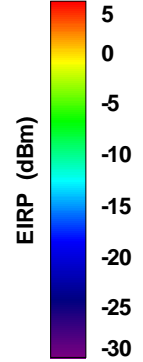

Total EIRP, Right Side View

Total EIRP, Left Side View

Total EIRP, Bottom View

Total EIRP, Top View

Total EIRP, Front Face View

Total EIRP, Back Face View

Preliminary DATA Only

WAN Free-Space Total EIRP, 2425MHz

Total EIRP, Right Side View

Total EIRP, Left Side View

Total EIRP, Bottom View

Total EIRP, Top View

Total EIRP, Front Face View

Total EIRP, Back Face View

Preliminary DATA Only

WAN Free-Space Total EIRP, 2450MHz

Total EIRP, Right Side View

Total EIRP, Left Side View

Total EIRP, Bottom View

Total EIRP, Top View

Total EIRP, Front Face View

Total EIRP, Back Face View

Preliminary DATA Only

WAN Free-Space Total EIRP, 2475MHz

Total EIRP, Right Side View

Total EIRP, Left Side View

Total EIRP, Bottom View

Total EIRP, Top View

Total EIRP, Front Face View

Total EIRP, Back Face View

WAN Free-Space Total EIRP, 2500MHz

Total EIRP, Right Side View