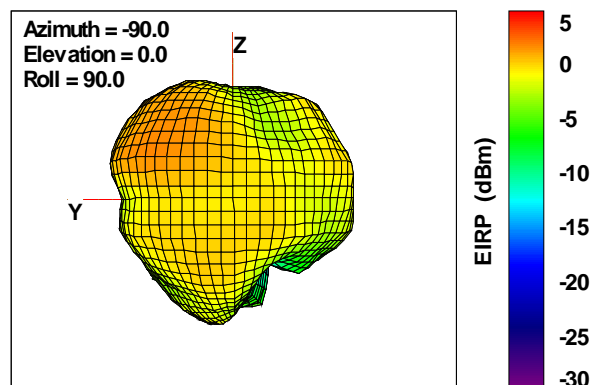

Total EIRP, Left Side View

Total EIRP, Bottom View

Total EIRP, Top View

Total EIRP, Front Face View

Total EIRP, Back Face View

Preliminary DATA Only

WAN Free-Space Total EIRP, 4900MHz

Total EIRP, Right Side View

Total EIRP, Left Side View

Total EIRP, Bottom View

Total EIRP, Top View

Total EIRP, Front Face View

Total EIRP, Back Face View

Preliminary DATA Only

WAN Free-Space Total EIRP, 4925MHz

Total EIRP, Right Side View

Total EIRP, Left Side View

Total EIRP, Bottom View

Total EIRP, Top View

Total EIRP, Front Face View

Total EIRP, Back Face View

Preliminary DATA Only

WAN Free-Space Total EIRP, 4850MHz

Total EIRP, Right Side View

Total EIRP, Left Side View

Total EIRP, Bottom View

Total EIRP, Top View

Total EIRP, Front Face View

Total EIRP, Back Face View

Preliminary DATA Only