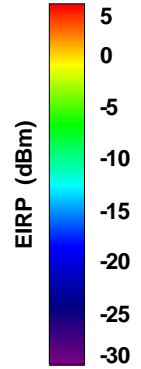

Total EIRP, Right Side View

Total EIRP, Left Side View

Total EIRP, Bottom View

Total EIRP, Top View

Total EIRP, Front Face View

Total EIRP, Back Face View

Preliminary DATA Only

WAN Free-Space Total EIRP, 2450MHz

Total EIRP, Right Side View

Total EIRP, Left Side View

Total EIRP, Bottom View

Total EIRP, Top View

Total EIRP, Front Face View

Total EIRP, Back Face View

Preliminary DATA Only

WAN Free-Space Total EIRP, 2475MHz

Total EIRP, Right Side View

Total EIRP, Left Side View

Total EIRP, Bottom View

Total EIRP, Top View

Total EIRP, Front Face View

Total EIRP, Back Face View

WAN Free-Space Total EIRP, 2500MHz

Total EIRP, Right Side View

Total EIRP, Left Side View

Total EIRP, Bottom View

Total EIRP, Top View

Total EIRP, Front Face View

Total EIRP, Back Face View

Preliminary DATA Only

WAN Free-Space Total EIRP, 4900MHz

Total EIRP, Right Side View