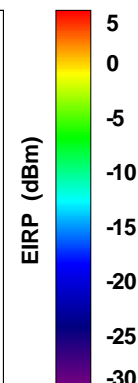

Preliminary DATA Only

Total	Frequency (MHz)	4900	4925	4850	4975	5000	5025
	Peak Gain (dBi)	1.34285	2.07157	0.973087	1.2018	1.50846	1.59464
	Average Gain (dBi)	-3.43438	-3.34399	-3.81527	-4.18256	-3.71675	-3.36947

Total EIRP, Left Side View

Total EIRP, Bottom View

Total EIRP, Top View

Total EIRP, Front Face View

Total EIRP, Back Face View

Preliminary DATA Only

WAN Free-Space Total EIRP, 4925MHz

Total EIRP, Right Side View

Total EIRP, Left Side View

Total EIRP, Bottom View

Total EIRP, Top View

Total EIRP, Front Face View

Total EIRP, Back Face View

Preliminary DATA Only

WAN Free-Space Total EIRP, 4850MHz

Total EIRP, Right Side View

Total EIRP, Left Side View

Total EIRP, Bottom View

Total EIRP, Top View

Total EIRP, Front Face View

Total EIRP, Back Face View

Preliminary DATA Only