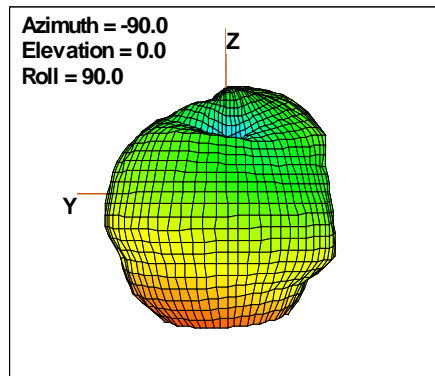

Total EIRP, Right Side View

Total EIRP, Left Side View

Total EIRP, Bottom View

Total EIRP, Top View

Total EIRP, Front Face View

Total EIRP, Back Face View

Preliminary DATA Only

WAN Free-Space Total EIRP, 2425MHz

Total EIRP, Right Side View

Total EIRP, Left Side View

Total EIRP, Bottom View

Total EIRP, Top View

Total EIRP, Front Face View

Total EIRP, Back Face View

Preliminary DATA Only

WAN Free-Space Total EIRP, 2450MHz

Total EIRP, Right Side View

Total EIRP, Left Side View

Total EIRP, Bottom View

Total EIRP, Top View

Total EIRP, Front Face View

Total EIRP, Back Face View

Preliminary DATA Only

WAN Free-Space Total EIRP, 2475MHz

Total EIRP, Right Side View

Total EIRP, Left Side View

Total EIRP, Bottom View

Total EIRP, Top View

Total EIRP, Front Face View

Total EIRP, Back Face View

WAN Free-Space Total EIRP, 2500MHz

Total EIRP, Right Side View