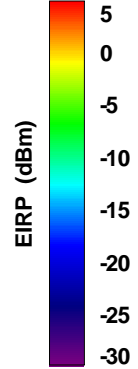

Total EIRP, Right Side View

Total EIRP, Left Side View

Total EIRP, Bottom View

Total EIRP, Top View

Total EIRP, Front Face View

Total EIRP, Back Face View

Preliminary DATA Only

WAN Free-Space Total EIRP, 2475MHz

Total EIRP, Right Side View

Total EIRP, Left Side View

Total EIRP, Bottom View

Total EIRP, Top View

Total EIRP, Front Face View

Total EIRP, Back Face View

WAN Free-Space Total EIRP, 2500MHz

Total EIRP, Right Side View

Total EIRP, Left Side View

Total EIRP, Bottom View

Total EIRP, Top View

Total EIRP, Front Face View

Total EIRP, Back Face View

Preliminary DATA Only

WAN Free-Space Total EIRP, 4900MHz

Total EIRP, Right Side View

Total EIRP, Left Side View

Total EIRP, Bottom View

Total EIRP, Top View

Total EIRP, Front Face View

Total EIRP, Back Face View

Preliminary DATA Only

WAN Free-Space Total EIRP, 4925MHz

Total EIRP, Right Side View