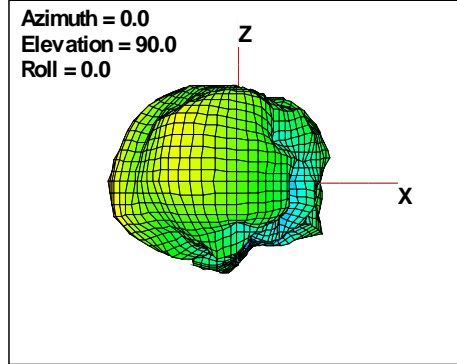

WAN Free-Space Total EIRP, 5500MHz

Total EIRP, Right Side View

Total EIRP, Left Side View

Total EIRP, Bottom View

Total EIRP, Top View

Total EIRP, Front Face View

Total EIRP, Back Face View

Preliminary DATA Only

WAN Free-Space Total EIRP, 5600MHz

Total EIRP, Right Side View

Total EIRP, Left Side View

Total EIRP, Bottom View

Total EIRP, Top View

Total EIRP, Front Face View

Total EIRP, Back Face View

Preliminary DATA Only

WAN Free-Space Total EIRP, 5700MHz

Total EIRP, Right Side View

Total EIRP, Left Side View

Total EIRP, Bottom View

Total EIRP, Top View

Total EIRP, Front Face View

Total EIRP, Back Face View

Preliminary DATA Only

WAN Free-Space Total EIRP, 5825MHz

Total EIRP, Right Side View

Total EIRP, Left Side View

Total EIRP, Bottom View

Total EIRP, Top View

Total EIRP, Front Face View

Total EIRP, Back Face View

Preliminary DATA Only