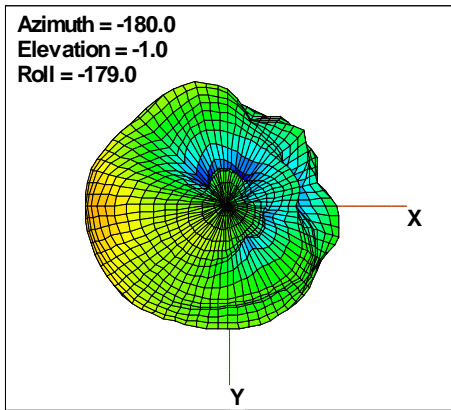

WAN Free-Space Total EIRP, 4975MHz

Total EIRP, Right Side View

Total EIRP, Left Side View

Total EIRP, Bottom View

Total EIRP, Top View

Total EIRP, Front Face View

Total EIRP, Back Face View

Preliminary DATA Only

WAN Free-Space Total EIRP,5000 MHz

Total EIRP, Right Side View

Total EIRP, Left Side View

Total EIRP, Bottom View

Total EIRP, Top View

Total EIRP, Front Face View

Total EIRP, Back Face View

Preliminary DATA Only

WAN Free-Space Total EIRP, 5025MHz

Total EIRP, Right Side View

Total EIRP, Left Side View

Total EIRP, Bottom View

Total EIRP, Top View

Total EIRP, Front Face View

Total EIRP, Back Face View

Preliminary DATA Only

WAN Free-Space Total EIRP, 5050MHz

Total EIRP, Right Side View

Total EIRP, Left Side View

Total EIRP, Bottom View

Total EIRP, Top View

Total EIRP, Front Face View

Total EIRP, Back Face View

Preliminary DATA Only