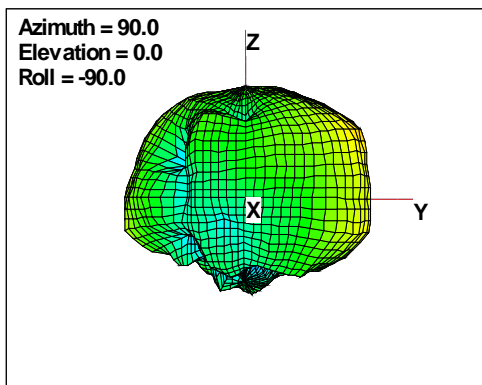

WAN Free-Space Total EIRP, 5200MHz

Total EIRP, Right Side View

Total EIRP, Left Side View

Total EIRP, Bottom View

Total EIRP, Top View

Total EIRP, Front Face View

Total EIRP, Back Face View

Preliminary DATA Only

WAN Free-Space Total EIRP, 5300MHz

Total EIRP, Right Side View

Total EIRP, Left Side View

Total EIRP, Bottom View

Total EIRP, Top View

Total EIRP, Front Face View

Total EIRP, Back Face View

Preliminary DATA Only

WAN Free-Space Total EIRP, 5400MHz

Total EIRP, Right Side View

Total EIRP, Left Side View

Total EIRP, Bottom View

Total EIRP, Top View

Total EIRP, Front Face View

Total EIRP, Back Face View

Preliminary DATA Only

WAN Free-Space Total EIRP, 5500MHz

Total EIRP, Right Side View

Total EIRP, Left Side View

Total EIRP, Bottom View

Total EIRP, Top View

Total EIRP, Front Face View

Total EIRP, Back Face View

Preliminary DATA Only