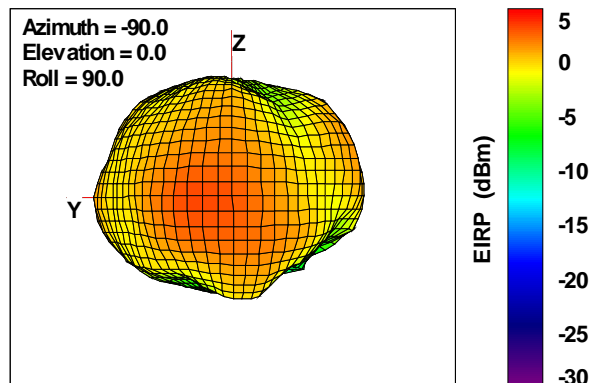

WAN Free-Space Total EIRP, 5300MHz

Total EIRP, Right Side View

Total EIRP, Left Side View

Total EIRP, Bottom View

Total EIRP, Top View

Total EIRP, Front Face View

Total EIRP, Back Face View

Preliminary DATA Only

WAN Free-Space Total EIRP, 5400MHz

Total EIRP, Right Side View

Total EIRP, Left Side View

Total EIRP, Bottom View

Total EIRP, Top View

Total EIRP, Front Face View

Total EIRP, Back Face View

Preliminary DATA Only

WAN Free-Space Total EIRP, 5500MHz

Total EIRP, Right Side View

Total EIRP, Left Side View

Total EIRP, Bottom View

Total EIRP, Top View

Total EIRP, Front Face View

Total EIRP, Back Face View

Preliminary DATA Only

WAN Free-Space Total EIRP, 5600MHz

Total EIRP, Right Side View

Total EIRP, Left Side View

Total EIRP, Bottom View

Total EIRP, Top View

Total EIRP, Front Face View

Total EIRP, Back Face View

Preliminary DATA Only