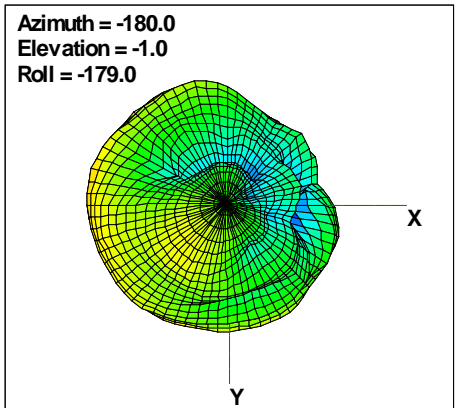

WAN Free-Space Total EIRP, 4850MHz

Total EIRP, Right Side View

Total EIRP, Left Side View

Total EIRP, Bottom View

Total EIRP, Top View

Total EIRP, Front Face View

Total EIRP, Back Face View

Preliminary DATA Only

WAN Free-Space Total EIRP, 4975MHz

Total EIRP, Right Side View

Total EIRP, Left Side View

Total EIRP, Bottom View

Total EIRP, Top View

Total EIRP, Front Face View

Total EIRP, Back Face View

Preliminary DATA Only

WAN Free-Space Total EIRP,5000 MHz

Total EIRP, Right Side View

Total EIRP, Left Side View

Total EIRP, Bottom View

Total EIRP, Top View

Total EIRP, Front Face View

Total EIRP, Back Face View

Preliminary DATA Only