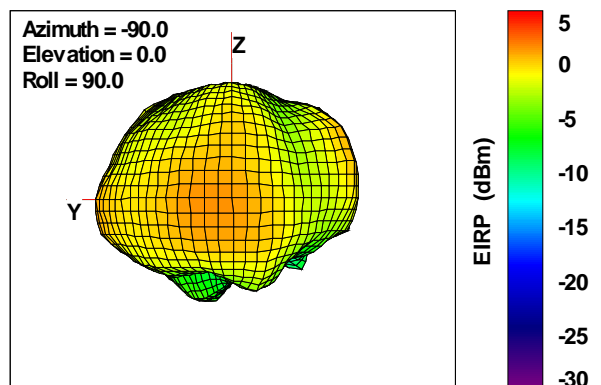

WAN Free-Space Total EIRP, 5500MHz

Total EIRP, Right Side View

Total EIRP, Left Side View

Total EIRP, Bottom View

Total EIRP, Top View

Total EIRP, Front Face View

Total EIRP, Back Face View

Preliminary DATA Only

WAN Free-Space Total EIRP, 5600MHz

Total EIRP, Right Side View

Total EIRP, Left Side View

Total EIRP, Bottom View

Total EIRP, Top View

Total EIRP, Front Face View

Total EIRP, Back Face View

Preliminary DATA Only

WAN Free-Space Total EIRP, 5700MHz

Total EIRP, Right Side View

Total EIRP, Left Side View

Total EIRP, Bottom View

Total EIRP, Top View

Total EIRP, Front Face View

Total EIRP, Back Face View

Preliminary DATA Only

WAN Free-Space Total EIRP, 5825MHz

Total EIRP, Right Side View

Total EIRP, Left Side View

Total EIRP, Bottom View

Total EIRP, Top View

Total EIRP, Front Face View

Total EIRP, Back Face View

Preliminary DATA Only