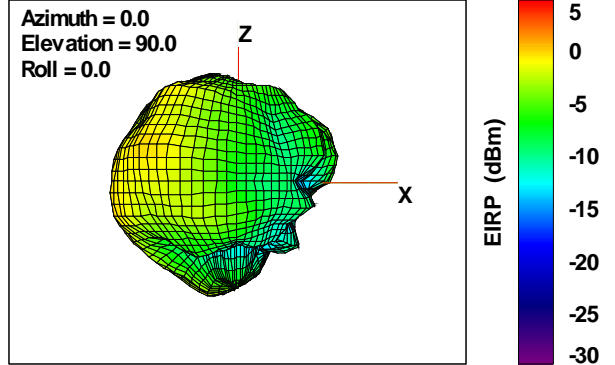

WAN Free-Space Total EIRP, 4850MHz

Total EIRP, Right Side View

Total EIRP, Left Side View

Total EIRP, Bottom View

Total EIRP, Top View

Total EIRP, Front Face View

Total EIRP, Back Face View

Preliminary DATA Only

WAN Free-Space Total EIRP, 4975MHz

Total EIRP, Right Side View

Total EIRP, Left Side View

Total EIRP, Bottom View

Total EIRP, Top View

Total EIRP, Front Face View

Total EIRP, Back Face View

Preliminary DATA Only

WAN Free-Space Total EIRP,5000 MHz

Total EIRP, Right Side View

Total EIRP, Left Side View

Total EIRP, Bottom View

Total EIRP, Top View

Total EIRP, Front Face View

Total EIRP, Back Face View

Preliminary DATA Only

WAN Free-Space Total EIRP, 5025MHz

Total EIRP, Right Side View

Total EIRP, Left Side View

Total EIRP, Bottom View

Total EIRP, Top View

Total EIRP, Front Face View

Total EIRP, Back Face View

Preliminary DATA Only