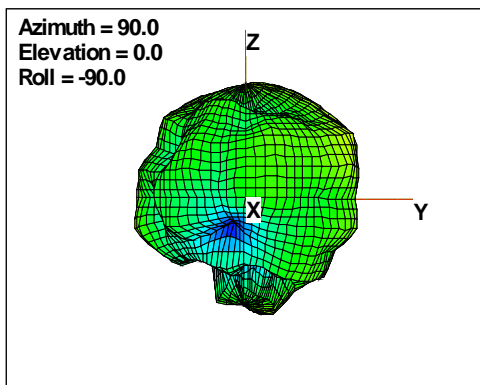

WAN Free-Space Total EIRP, 4975MHz

Total EIRP, Right Side View

Total EIRP, Left Side View

Total EIRP, Bottom View

Total EIRP, Top View

Total EIRP, Front Face View

Total EIRP, Back Face View

Preliminary DATA Only

WAN Free-Space Total EIRP,5000 MHz

Total EIRP, Right Side View

Total EIRP, Left Side View

Total EIRP, Bottom View

Total EIRP, Top View

Total EIRP, Front Face View

Total EIRP, Back Face View

Preliminary DATA Only

WAN Free-Space Total EIRP, 5025MHz

Total EIRP, Right Side View

Total EIRP, Left Side View

Total EIRP, Bottom View

Total EIRP, Top View

Total EIRP, Front Face View

Total EIRP, Back Face View

Preliminary DATA Only

WAN Free-Space Total EIRP, 5050MHz

Total EIRP, Right Side View

Total EIRP, Left Side View

Total EIRP, Bottom View

Total EIRP, Top View

Total EIRP, Front Face View

Total EIRP, Back Face View

Preliminary DATA Only