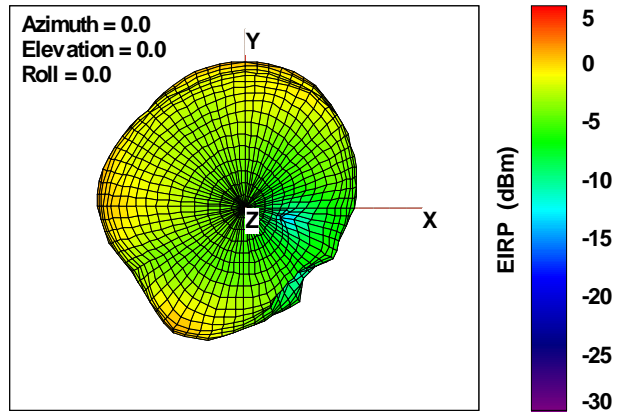

WAN Free-Space Total EIRP, 5500MHz

Total EIRP, Right Side View

Total EIRP, Left Side View

Total EIRP, Bottom View

Total EIRP, Top View

Total EIRP, Front Face View

Total EIRP, Back Face View

Preliminary DATA Only

WAN Free-Space Total EIRP, 5600MHz

Total EIRP, Right Side View

Total EIRP, Left Side View

Total EIRP, Bottom View

Total EIRP, Top View

Total EIRP, Front Face View

Total EIRP, Back Face View

Preliminary DATA Only

WAN Free-Space Total EIRP, 5700MHz

Total EIRP, Right Side View

Total EIRP, Left Side View

Total EIRP, Bottom View

Total EIRP, Top View

Total EIRP, Front Face View

Total EIRP, Back Face View

Preliminary DATA Only

WAN Free-Space Total EIRP, 5825MHz

Total EIRP, Right Side View

Total EIRP, Left Side View

Total EIRP, Bottom View

Total EIRP, Top View

Total EIRP, Front Face View

Total EIRP, Back Face View

Preliminary DATA Only