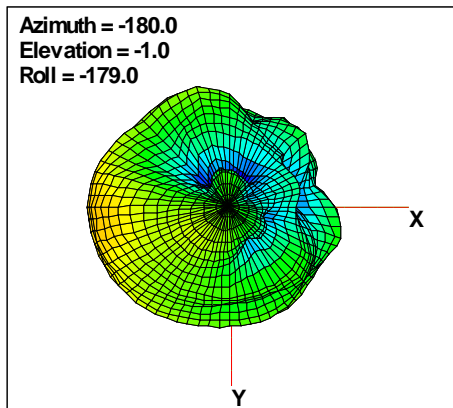

WAN Free-Space Total EIRP, 4850MHz

Total EIRP, Right Side View

Total EIRP, Left Side View

Total EIRP, Bottom View

Total EIRP, Top View

Total EIRP, Front Face View

Total EIRP, Back Face View

Preliminary DATA Only

WAN Free-Space Total EIRP, 4975MHz

Total EIRP, Right Side View

Total EIRP, Left Side View

Total EIRP, Bottom View

Total EIRP, Top View

Total EIRP, Front Face View

Total EIRP, Back Face View

Preliminary DATA Only

WAN Free-Space Total EIRP,5000 MHz

Total EIRP, Right Side View

Total EIRP, Left Side View

Total EIRP, Bottom View

Total EIRP, Top View

Total EIRP, Front Face View

Total EIRP, Back Face View

Preliminary DATA Only

WAN Free-Space Total EIRP, 5025MHz

Total EIRP, Right Side View

Total EIRP, Left Side View

Total EIRP, Bottom View

Total EIRP, Top View

Total EIRP, Front Face View

Total EIRP, Back Face View

Preliminary DATA Only