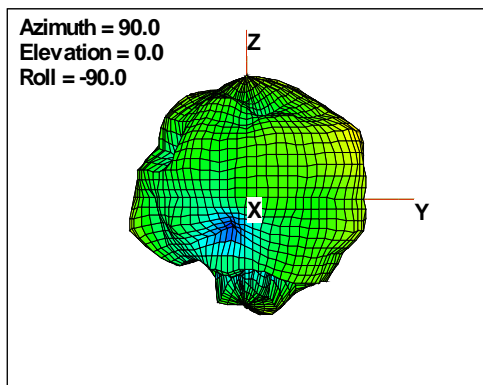

WAN Free-Space Total EIRP, 5025MHz

Total EIRP, Right Side View

Total EIRP, Left Side View

Total EIRP, Bottom View

Total EIRP, Top View

Total EIRP, Front Face View

Total EIRP, Back Face View

Preliminary DATA Only

WAN Free-Space Total EIRP, 5050MHz

Total EIRP, Right Side View

Total EIRP, Left Side View

Total EIRP, Bottom View

Total EIRP, Top View

Total EIRP, Front Face View

Total EIRP, Back Face View

Preliminary DATA Only

WAN Free-Space Total EIRP, 5075MHz

Total EIRP, Right Side View

Total EIRP, Left Side View

Total EIRP, Bottom View

Total EIRP, Top View

Total EIRP, Front Face View

Total EIRP, Back Face View

Preliminary DATA Only

WAN Free-Space Total EIRP, 5100MHz

Total EIRP, Right Side View

Total EIRP, Left Side View

Total EIRP, Bottom View

Total EIRP, Top View

Total EIRP, Front Face View

Total EIRP, Back Face View

Preliminary DATA Only