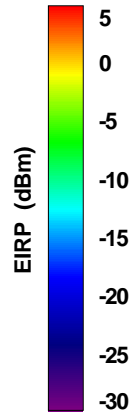

WAN Free-Space Total EIRP, 5050MHz

Total EIRP, Right Side View

Total EIRP, Left Side View

Total EIRP, Bottom View

Total EIRP, Top View

Total EIRP, Front Face View

Total EIRP, Back Face View

Preliminary DATA Only

WAN Free-Space Total EIRP, 5075MHz

Total EIRP, Right Side View

Total EIRP, Left Side View

Total EIRP, Bottom View

Total EIRP, Top View

Total EIRP, Front Face View

Total EIRP, Back Face View

Preliminary DATA Only

WAN Free-Space Total EIRP, 5100MHz

Total EIRP, Right Side View

Total EIRP, Left Side View

Total EIRP, Bottom View

Total EIRP, Top View

Total EIRP, Front Face View

Total EIRP, Back Face View

Preliminary DATA Only

WAN Free-Space Total EIRP, 5200MHz

Total EIRP, Right Side View

Total EIRP, Left Side View

Total EIRP, Bottom View

Total EIRP, Top View

Total EIRP, Front Face View

Total EIRP, Back Face View

Preliminary DATA Only