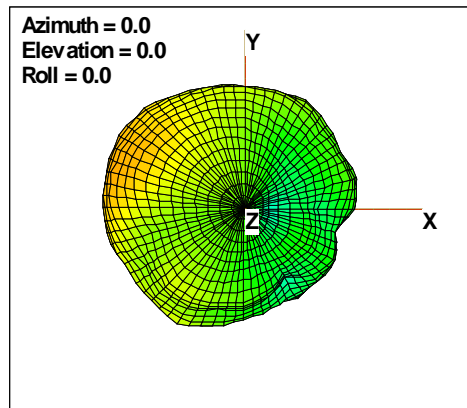

WAN Free-Space Total EIRP, 4850MHz

Total EIRP, Right Side View

Total EIRP, Left Side View

Total EIRP, Bottom View

Total EIRP, Top View

Total EIRP, Front Face View

Total EIRP, Back Face View

Preliminary DATA Only

WAN Free-Space Total EIRP, 4975MHz

Total EIRP, Right Side View

Total EIRP, Left Side View

Total EIRP, Bottom View

Total EIRP, Top View

Total EIRP, Front Face View

Total EIRP, Back Face View

Preliminary DATA Only

WAN Free-Space Total EIRP,5000 MHz

Total EIRP, Right Side View

Total EIRP, Left Side View

Total EIRP, Bottom View

Total EIRP, Top View

Total EIRP, Front Face View

Total EIRP, Back Face View

Preliminary DATA Only

WAN Free-Space Total EIRP, 5025MHz

Total EIRP, Right Side View

Total EIRP, Left Side View

Total EIRP, Bottom View

Total EIRP, Top View

Total EIRP, Front Face View

Total EIRP, Back Face View

Preliminary DATA Only