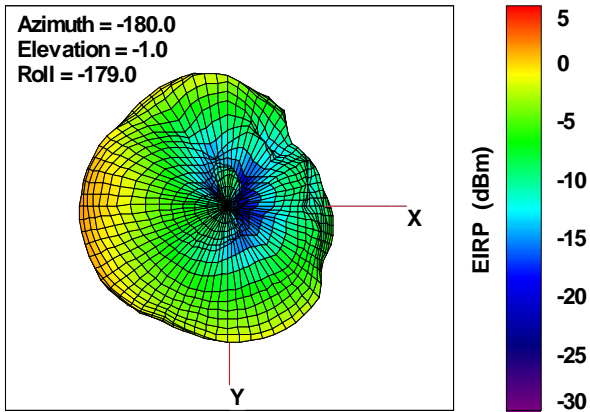

WAN Free-Space Total EIRP, 5100MHz

Total EIRP, Right Side View

Total EIRP, Left Side View

Total EIRP, Bottom View

Total EIRP, Top View

Total EIRP, Front Face View

Total EIRP, Back Face View

Preliminary DATA Only

WAN Free-Space Total EIRP, 5200MHz

Total EIRP, Right Side View

Total EIRP, Left Side View

Total EIRP, Bottom View

Total EIRP, Top View

Total EIRP, Front Face View

Total EIRP, Back Face View

Preliminary DATA Only

WAN Free-Space Total EIRP, 5300MHz

Total EIRP, Right Side View

Total EIRP, Left Side View

Total EIRP, Bottom View

Total EIRP, Top View

Total EIRP, Front Face View

Total EIRP, Back Face View

Preliminary DATA Only

WAN Free-Space Total EIRP, 5400MHz

Total EIRP, Right Side View

Total EIRP, Left Side View

Total EIRP, Bottom View

Total EIRP, Top View

Total EIRP, Front Face View

Total EIRP, Back Face View

Preliminary DATA Only