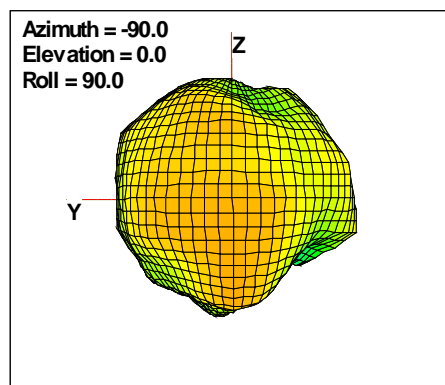

WAN Free-Space Total EIRP, 5050MHz

Total EIRP, Right Side View

Total EIRP, Left Side View

Total EIRP, Bottom View

Total EIRP, Top View

Total EIRP, Front Face View

Total EIRP, Back Face View

Preliminary DATA Only

WAN Free-Space Total EIRP, 5075MHz

Total EIRP, Right Side View

Total EIRP, Left Side View

Total EIRP, Bottom View

Total EIRP, Top View

Total EIRP, Front Face View

Total EIRP, Back Face View

Preliminary DATA Only

WAN Free-Space Total EIRP, 5100MHz

Total EIRP, Right Side View

Total EIRP, Left Side View

Total EIRP, Bottom View

Total EIRP, Top View

Total EIRP, Front Face View

Total EIRP, Back Face View

Preliminary DATA Only

WAN Free-Space Total EIRP, 5200MHz

Total EIRP, Right Side View

Total EIRP, Left Side View

Total EIRP, Bottom View

Total EIRP, Top View

Total EIRP, Front Face View

Total EIRP, Back Face View

Preliminary DATA Only