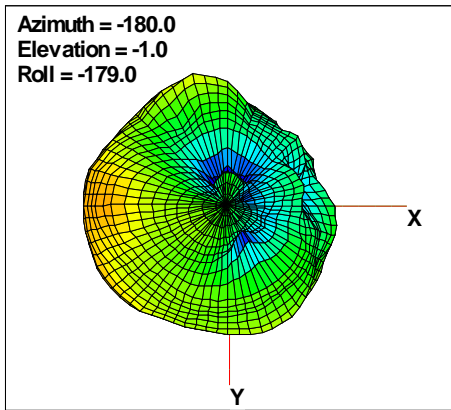

WAN Free-Space Total EIRP, 5050MHz

Total EIRP, Right Side View

Total EIRP, Left Side View

Total EIRP, Bottom View

Total EIRP, Top View

Total EIRP, Front Face View

Total EIRP, Back Face View

Preliminary DATA Only

WAN Free-Space Total EIRP, 5075MHz

Total EIRP, Right Side View

Total EIRP, Left Side View

Total EIRP, Bottom View

Total EIRP, Top View

Total EIRP, Front Face View

Total EIRP, Back Face View

Preliminary DATA Only

WAN Free-Space Total EIRP, 5100MHz

Total EIRP, Right Side View

Total EIRP, Left Side View

Total EIRP, Bottom View

Total EIRP, Top View

Total EIRP, Front Face View

Total EIRP, Back Face View

Preliminary DATA Only

WAN Free-Space Total EIRP, 5200MHz

Total EIRP, Right Side View

Total EIRP, Left Side View

Total EIRP, Bottom View

Total EIRP, Top View

Total EIRP, Front Face View

Total EIRP, Back Face View

Preliminary DATA Only