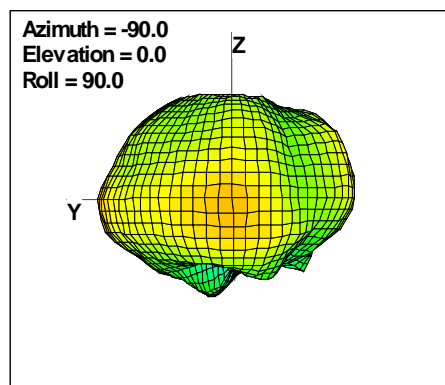

WAN Free-Space Total EIRP, 5600MHz

Total EIRP, Right Side View

Total EIRP, Left Side View

Total EIRP, Bottom View

Total EIRP, Top View

Total EIRP, Front Face View

Total EIRP, Back Face View

Preliminary DATA Only

WAN Free-Space Total EIRP, 5700MHz

Total EIRP, Right Side View

Total EIRP, Left Side View

Total EIRP, Bottom View

Total EIRP, Top View

Total EIRP, Front Face View

Total EIRP, Back Face View

Preliminary DATA Only

WAN Free-Space Total EIRP, 5825MHz

Total EIRP, Right Side View

Total EIRP, Left Side View

Total EIRP, Bottom View

Total EIRP, Top View

Total EIRP, Front Face View

Total EIRP, Back Face View

Preliminary DATA Only