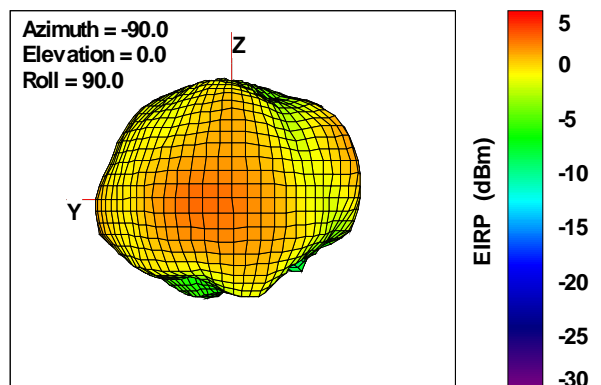

WAN Free-Space Total EIRP, 5500MHz

Total EIRP, Right Side View

Total EIRP, Left Side View

Total EIRP, Bottom View

Total EIRP, Top View

Total EIRP, Front Face View

Total EIRP, Back Face View

Preliminary DATA Only

WAN Free-Space Total EIRP, 5600MHz

Total EIRP, Right Side View

Total EIRP, Left Side View

Total EIRP, Bottom View

Total EIRP, Top View

Total EIRP, Front Face View

Total EIRP, Back Face View

Preliminary DATA Only

WAN Free-Space Total EIRP, 5700MHz

Total EIRP, Right Side View

Total EIRP, Left Side View

Total EIRP, Bottom View

Total EIRP, Top View

Total EIRP, Front Face View

Total EIRP, Back Face View

Preliminary DATA Only

WAN Free-Space Total EIRP, 5825MHz

Total EIRP, Right Side View

Total EIRP, Left Side View

Total EIRP, Bottom View

Total EIRP, Top View

Total EIRP, Front Face View

Total EIRP, Back Face View

Preliminary DATA Only