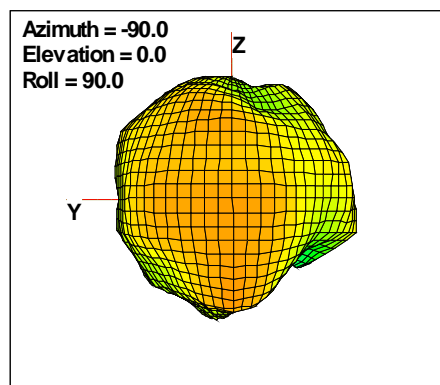

WAN Free-Space Total EIRP, 5025MHz

Total EIRP, Right Side View

Total EIRP, Left Side View

Total EIRP, Bottom View

Total EIRP, Top View

Total EIRP, Front Face View

Total EIRP, Back Face View

Preliminary DATA Only

WAN Free-Space Total EIRP, 5050MHz

Total EIRP, Right Side View

Total EIRP, Left Side View

Total EIRP, Bottom View

Total EIRP, Top View

Total EIRP, Front Face View

Total EIRP, Back Face View

Preliminary DATA Only

WAN Free-Space Total EIRP, 5075MHz

Total EIRP, Right Side View

Total EIRP, Left Side View

Total EIRP, Bottom View

Total EIRP, Top View

Total EIRP, Front Face View

Total EIRP, Back Face View

Preliminary DATA Only

WAN Free-Space Total EIRP, 5100MHz

Total EIRP, Right Side View

Total EIRP, Left Side View

Total EIRP, Bottom View

Total EIRP, Top View

Total EIRP, Front Face View

Total EIRP, Back Face View

Preliminary DATA Only