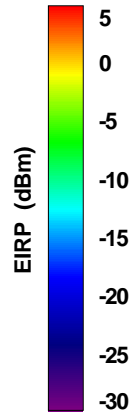

WAN Free-Space Total EIRP, 4850MHz

Total EIRP, Right Side View

Total EIRP, Left Side View

Total EIRP, Bottom View

Total EIRP, Top View

Total EIRP, Front Face View

Total EIRP, Back Face View

Preliminary DATA Only

WAN Free-Space Total EIRP, 5600MHz

Total EIRP, Right Side View

Total EIRP, Left Side View

Total EIRP, Bottom View

Total EIRP, Top View

Total EIRP, Front Face View

Total EIRP, Back Face View

Preliminary DATA Only

WAN Free-Space Total EIRP, 5700MHz

Total EIRP, Right Side View

Total EIRP, Left Side View

Total EIRP, Bottom View

Total EIRP, Top View

Total EIRP, Front Face View

Total EIRP, Back Face View

Preliminary DATA Only

WAN Free-Space Total EIRP, 5825MHz

Total EIRP, Right Side View

Total EIRP, Left Side View

Total EIRP, Bottom View

Total EIRP, Top View

Total EIRP, Front Face View

Total EIRP, Back Face View

Preliminary DATA Only