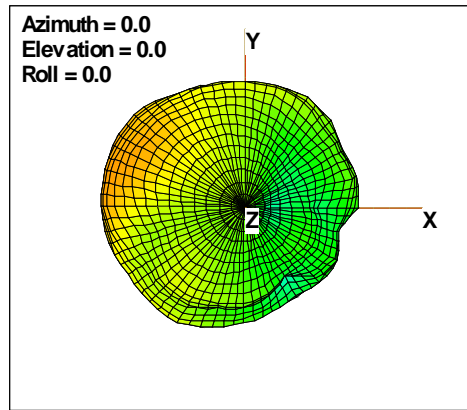

WAN Free-Space Total EIRP, 4975MHz

Total EIRP, Right Side View

Total EIRP, Left Side View

Total EIRP, Bottom View

Total EIRP, Top View

Total EIRP, Front Face View

Total EIRP, Back Face View

Preliminary DATA Only

WAN Free-Space Total EIRP,5000 MHz

Total EIRP, Right Side View

Total EIRP, Left Side View

Total EIRP, Bottom View

Total EIRP, Top View

Total EIRP, Front Face View

Total EIRP, Back Face View

Preliminary DATA Only

WAN Free-Space Total EIRP, 5025MHz

Total EIRP, Right Side View

Total EIRP, Left Side View

Total EIRP, Bottom View

Total EIRP, Top View

Total EIRP, Front Face View

Total EIRP, Back Face View

Preliminary DATA Only

WAN Free-Space Total EIRP, 5050MHz

Total EIRP, Right Side View

Total EIRP, Left Side View

Total EIRP, Bottom View

Total EIRP, Top View

Total EIRP, Front Face View

Total EIRP, Back Face View

Preliminary DATA Only