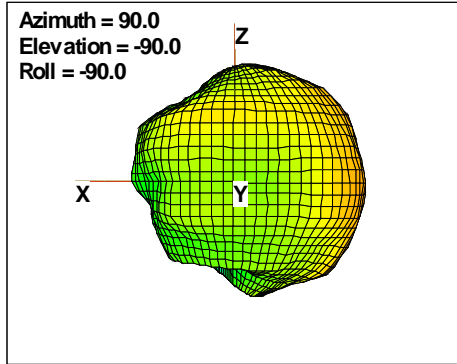

WAN Free-Space Total EIRP,5000 MHz

Total EIRP, Right Side View

Total EIRP, Left Side View

Total EIRP, Bottom View

Total EIRP, Top View

Total EIRP, Front Face View

Total EIRP, Back Face View

Preliminary DATA Only

WAN Free-Space Total EIRP, 5025MHz

Total EIRP, Right Side View

Total EIRP, Left Side View

Total EIRP, Bottom View

Total EIRP, Top View

Total EIRP, Front Face View

Total EIRP, Back Face View

Preliminary DATA Only

WAN Free-Space Total EIRP, 5050MHz

Total EIRP, Right Side View

Total EIRP, Left Side View

Total EIRP, Bottom View

Total EIRP, Top View

Total EIRP, Front Face View

Total EIRP, Back Face View

Preliminary DATA Only

WAN Free-Space Total EIRP, 5075MHz

Total EIRP, Right Side View

Total EIRP, Left Side View

Total EIRP, Bottom View

Total EIRP, Top View

Total EIRP, Front Face View

Total EIRP, Back Face View

Preliminary DATA Only