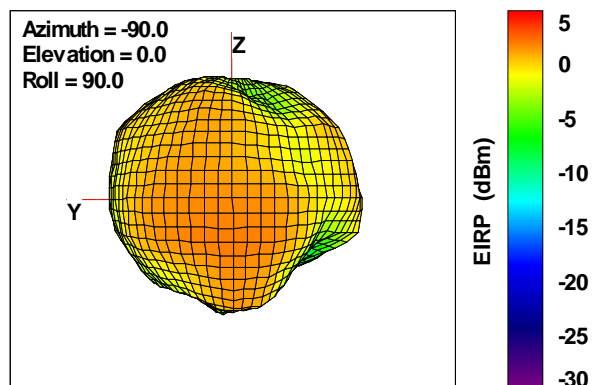

WAN Free-Space Total EIRP, 5075MHz

Total EIRP, Right Side View

Total EIRP, Left Side View

Total EIRP, Bottom View

Total EIRP, Top View

Total EIRP, Front Face View

Total EIRP, Back Face View

Preliminary DATA Only

WAN Free-Space Total EIRP, 5100MHz

Total EIRP, Right Side View

Total EIRP, Left Side View

Total EIRP, Bottom View

Total EIRP, Top View

Total EIRP, Front Face View

Total EIRP, Back Face View

Preliminary DATA Only

WAN Free-Space Total EIRP, 5200MHz

Total EIRP, Right Side View

Total EIRP, Left Side View

Total EIRP, Bottom View

Total EIRP, Top View

Total EIRP, Front Face View

Total EIRP, Back Face View

Preliminary DATA Only

WAN Free-Space Total EIRP, 5300MHz

Total EIRP, Right Side View

Total EIRP, Left Side View

Total EIRP, Bottom View

Total EIRP, Top View

Total EIRP, Front Face View

Total EIRP, Back Face View

Preliminary DATA Only