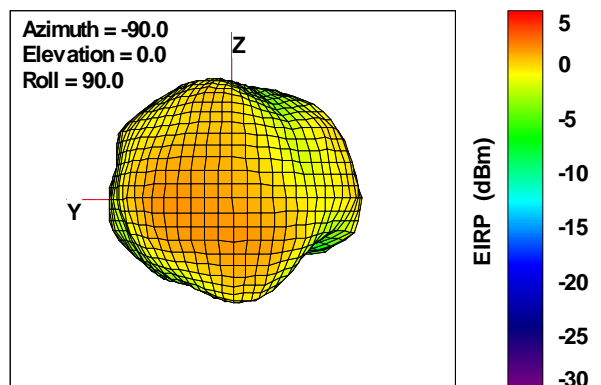

WAN Free-Space Total EIRP, 5200MHz

Total EIRP, Right Side View

Total EIRP, Left Side View

Total EIRP, Bottom View

Total EIRP, Top View

Total EIRP, Front Face View

Total EIRP, Back Face View

Preliminary DATA Only

WAN Free-Space Total EIRP, 5300MHz

Total EIRP, Right Side View

Total EIRP, Left Side View

Total EIRP, Bottom View

Total EIRP, Top View

Total EIRP, Front Face View

Total EIRP, Back Face View

Preliminary DATA Only

WAN Free-Space Total EIRP, 5400MHz

Total EIRP, Right Side View

Total EIRP, Left Side View

Total EIRP, Bottom View

Total EIRP, Top View

Total EIRP, Front Face View

Total EIRP, Back Face View

Preliminary DATA Only

WAN Free-Space Total EIRP, 5500MHz

Total EIRP, Right Side View

Total EIRP, Left Side View

Total EIRP, Bottom View

Total EIRP, Top View

Total EIRP, Front Face View

Total EIRP, Back Face View

Preliminary DATA Only