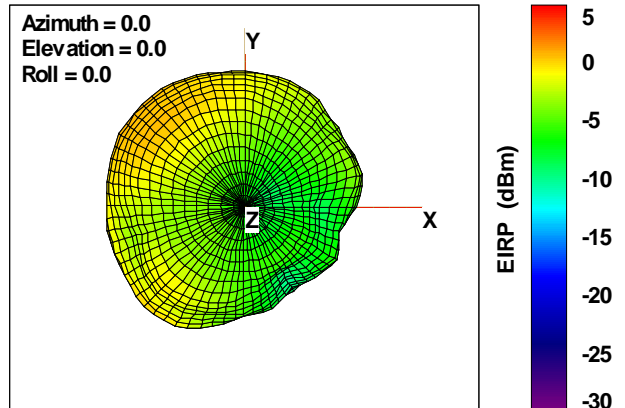

WAN Free-Space Total EIRP, 4850MHz

Total EIRP, Right Side View

Total EIRP, Left Side View

Total EIRP, Bottom View

Total EIRP, Top View

Total EIRP, Front Face View

Total EIRP, Back Face View

Preliminary DATA Only

WAN Free-Space Total EIRP, 4975MHz

Total EIRP, Right Side View

Total EIRP, Left Side View

Total EIRP, Bottom View

Total EIRP, Top View

Total EIRP, Front Face View

Total EIRP, Back Face View

Preliminary DATA Only

WAN Free-Space Total EIRP,5000 MHz

Total EIRP, Right Side View

Total EIRP, Left Side View

Total EIRP, Bottom View

Total EIRP, Top View

Total EIRP, Front Face View

Total EIRP, Back Face View

Preliminary DATA Only

WAN Free-Space Total EIRP, 5025MHz

Total EIRP, Right Side View

Total EIRP, Left Side View

Total EIRP, Bottom View

Total EIRP, Top View

Total EIRP, Front Face View

Total EIRP, Back Face View

Preliminary DATA Only