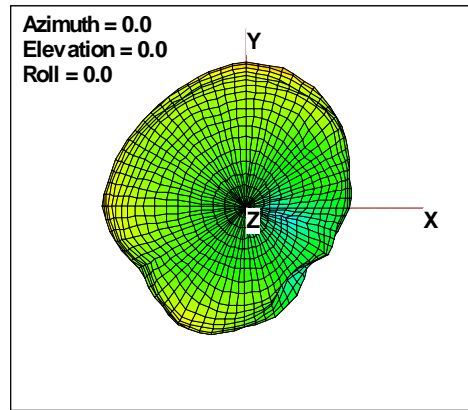

WAN Free-Space Total EIRP, 5600MHz

Total EIRP, Right Side View

Total EIRP, Left Side View

Total EIRP, Bottom View

Total EIRP, Top View

Total EIRP, Front Face View

Total EIRP, Back Face View

Preliminary DATA Only

WAN Free-Space Total EIRP, 5700MHz

Total EIRP, Right Side View

Total EIRP, Left Side View

Total EIRP, Bottom View

Total EIRP, Top View

Total EIRP, Front Face View

Total EIRP, Back Face View

Preliminary DATA Only

WAN Free-Space Total EIRP, 5825MHz

Total EIRP, Right Side View

Total EIRP, Left Side View

Total EIRP, Bottom View

Total EIRP, Top View

Total EIRP, Front Face View

Total EIRP, Back Face View

Preliminary DATA Only