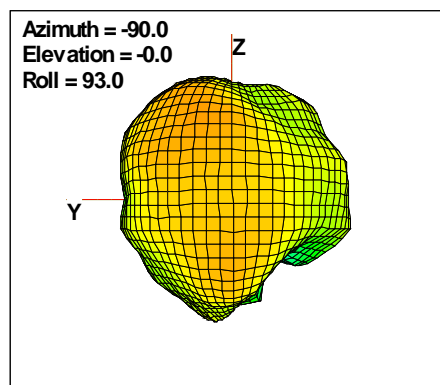

WAN Free-Space Total EIRP, 4975MHz

Total EIRP, Right Side View

Total EIRP, Left Side View

Total EIRP, Bottom View

Total EIRP, Top View

Total EIRP, Front Face View

Total EIRP, Back Face View

Preliminary DATA Only

WAN Free-Space Total EIRP,5000 MHz

Total EIRP, Right Side View

Total EIRP, Left Side View

Total EIRP, Bottom View

Total EIRP, Top View

Total EIRP, Front Face View

Total EIRP, Back Face View

Preliminary DATA Only

WAN Free-Space Total EIRP, 5025MHz

Total EIRP, Right Side View

Total EIRP, Left Side View

Total EIRP, Bottom View

Total EIRP, Top View

Total EIRP, Front Face View

Total EIRP, Back Face View

Preliminary DATA Only

WAN Free-Space Total EIRP, 5050MHz

Total EIRP, Right Side View

Total EIRP, Left Side View

Total EIRP, Bottom View

Total EIRP, Top View

Total EIRP, Front Face View

Total EIRP, Back Face View

Preliminary DATA Only