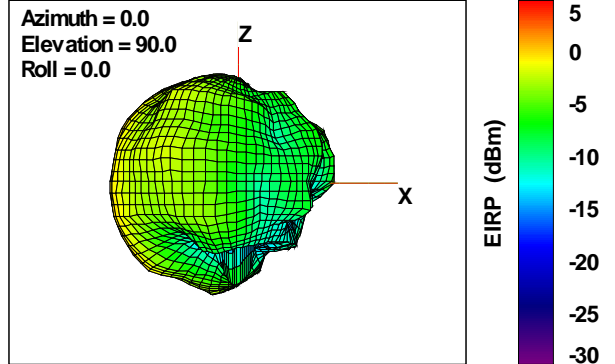

WAN Free-Space Total EIRP, 5200MHz

Total EIRP, Right Side View

Total EIRP, Left Side View

Total EIRP, Bottom View

Total EIRP, Top View

Total EIRP, Front Face View

Total EIRP, Back Face View

Preliminary DATA Only

WAN Free-Space Total EIRP, 5300MHz

Total EIRP, Right Side View

Total EIRP, Left Side View

Total EIRP, Bottom View

Total EIRP, Top View

Total EIRP, Front Face View

Total EIRP, Back Face View

Preliminary DATA Only

WAN Free-Space Total EIRP, 5400MHz

Total EIRP, Right Side View

Total EIRP, Left Side View

Total EIRP, Bottom View

Total EIRP, Top View

Total EIRP, Front Face View

Total EIRP, Back Face View

Preliminary DATA Only

WAN Free-Space Total EIRP, 5500MHz

Total EIRP, Right Side View

Total EIRP, Left Side View

Total EIRP, Bottom View

Total EIRP, Top View

Total EIRP, Front Face View

Total EIRP, Back Face View

Preliminary DATA Only