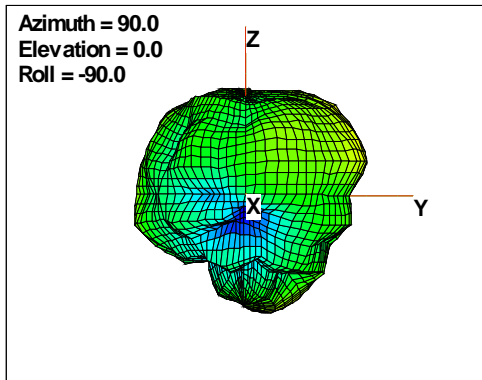

WAN Free-Space Total EIRP, 4850MHz

Total EIRP, Right Side View

Total EIRP, Left Side View

Total EIRP, Bottom View

Total EIRP, Top View

Total EIRP, Front Face View

Total EIRP, Back Face View

Preliminary DATA Only

WAN Free-Space Total EIRP, 4975MHz

Total EIRP, Right Side View

Total EIRP, Left Side View

Total EIRP, Bottom View

Total EIRP, Top View

Total EIRP, Front Face View

Total EIRP, Back Face View

Preliminary DATA Only

WAN Free-Space Total EIRP,5000 MHz

Total EIRP, Right Side View

Total EIRP, Left Side View

Total EIRP, Bottom View

Total EIRP, Top View

Total EIRP, Front Face View

Total EIRP, Back Face View

Preliminary DATA Only

WAN Free-Space Total EIRP, 5025MHz

Total EIRP, Right Side View

Total EIRP, Left Side View

Total EIRP, Bottom View

Total EIRP, Top View

Total EIRP, Front Face View

Total EIRP, Back Face View

Preliminary DATA Only