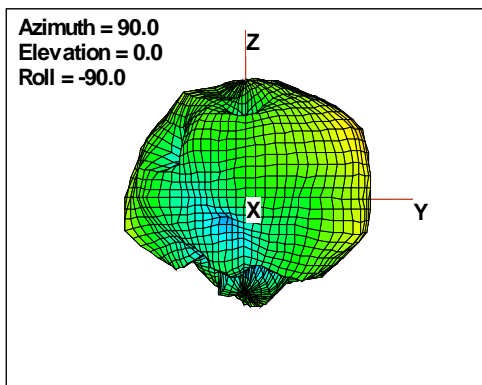

WAN Free-Space Total EIRP, 5100MHz

Total EIRP, Right Side View

Total EIRP, Left Side View

Total EIRP, Bottom View

Total EIRP, Top View

Total EIRP, Front Face View

Total EIRP, Back Face View

Preliminary DATA Only

WAN Free-Space Total EIRP, 5200MHz

Total EIRP, Right Side View

Total EIRP, Left Side View

Total EIRP, Bottom View

Total EIRP, Top View

Total EIRP, Front Face View

Total EIRP, Back Face View

Preliminary DATA Only

WAN Free-Space Total EIRP, 5300MHz

Total EIRP, Right Side View

Total EIRP, Left Side View

Total EIRP, Bottom View

Total EIRP, Top View

Total EIRP, Front Face View

Total EIRP, Back Face View

Preliminary DATA Only

WAN Free-Space Total EIRP, 5400MHz

Total EIRP, Right Side View

Total EIRP, Left Side View

Total EIRP, Bottom View

Total EIRP, Top View

Total EIRP, Front Face View

Total EIRP, Back Face View

Preliminary DATA Only