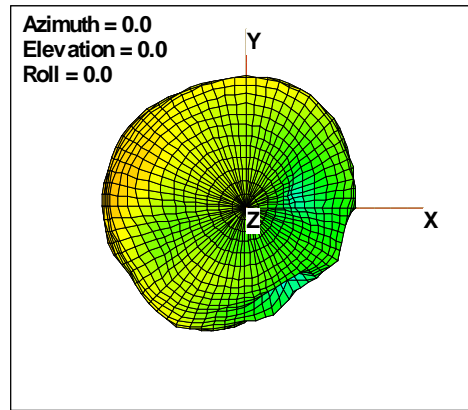

WAN Free-Space Total EIRP, 5050MHz

Total EIRP, Right Side View

Total EIRP, Left Side View

Total EIRP, Bottom View

Total EIRP, Top View

Total EIRP, Front Face View

Total EIRP, Back Face View

Preliminary DATA Only

WAN Free-Space Total EIRP, 5075MHz

Total EIRP, Right Side View

Total EIRP, Left Side View

Total EIRP, Bottom View

Total EIRP, Top View

Total EIRP, Front Face View

Total EIRP, Back Face View

Preliminary DATA Only

WAN Free-Space Total EIRP, 5100MHz

Total EIRP, Right Side View

Total EIRP, Left Side View

Total EIRP, Bottom View

Total EIRP, Top View

Total EIRP, Front Face View

Total EIRP, Back Face View

Preliminary DATA Only

WAN Free-Space Total EIRP, 5200MHz

Total EIRP, Right Side View

Total EIRP, Left Side View

Total EIRP, Bottom View

Total EIRP, Top View

Total EIRP, Front Face View

Total EIRP, Back Face View

Preliminary DATA Only