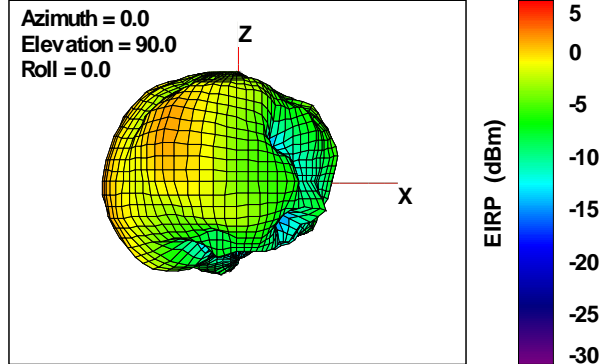

WAN Free-Space Total EIRP, 5400MHz

Total EIRP, Right Side View

Total EIRP, Left Side View

Total EIRP, Bottom View

Total EIRP, Top View

Total EIRP, Front Face View

Total EIRP, Back Face View

Preliminary DATA Only

WAN Free-Space Total EIRP, 5500MHz

Total EIRP, Right Side View

Total EIRP, Left Side View

Total EIRP, Bottom View

Total EIRP, Top View

Total EIRP, Front Face View

Total EIRP, Back Face View

Preliminary DATA Only

WAN Free-Space Total EIRP, 5600MHz

Total EIRP, Right Side View

Total EIRP, Left Side View

Total EIRP, Bottom View

Total EIRP, Top View

Total EIRP, Front Face View

Total EIRP, Back Face View

Preliminary DATA Only

WAN Free-Space Total EIRP, 5700MHz

Total EIRP, Right Side View

Total EIRP, Left Side View

Total EIRP, Bottom View

Total EIRP, Top View

Total EIRP, Front Face View

Total EIRP, Back Face View

Preliminary DATA Only