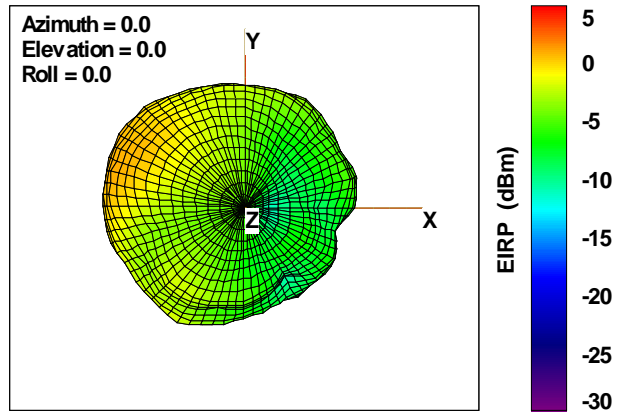

WAN Free-Space Total EIRP, 5075MHz

Total EIRP, Right Side View

Total EIRP, Left Side View

Total EIRP, Bottom View

Total EIRP, Top View

Total EIRP, Front Face View

Total EIRP, Back Face View

Preliminary DATA Only

WAN Free-Space Total EIRP, 5100MHz

Total EIRP, Right Side View

Total EIRP, Left Side View

Total EIRP, Bottom View

Total EIRP, Top View

Total EIRP, Front Face View

Total EIRP, Back Face View

Preliminary DATA Only

WAN Free-Space Total EIRP, 5200MHz

Total EIRP, Right Side View

Total EIRP, Left Side View

Total EIRP, Bottom View

Total EIRP, Top View

Total EIRP, Front Face View

Total EIRP, Back Face View

Preliminary DATA Only

WAN Free-Space Total EIRP, 5300MHz

Total EIRP, Right Side View

Total EIRP, Left Side View

Total EIRP, Bottom View

Total EIRP, Top View

Total EIRP, Front Face View

Total EIRP, Back Face View

Preliminary DATA Only