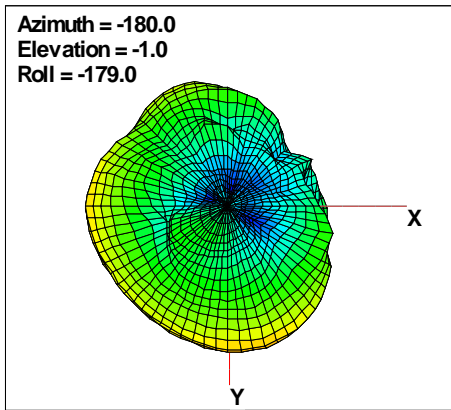

WAN Free-Space Total EIRP, 5600MHz

Total EIRP, Right Side View

Total EIRP, Left Side View

Total EIRP, Bottom View

Total EIRP, Top View

Total EIRP, Front Face View

Total EIRP, Back Face View

Preliminary DATA Only

WAN Free-Space Total EIRP, 5700MHz

Total EIRP, Right Side View

Total EIRP, Left Side View

Total EIRP, Bottom View

Total EIRP, Top View

Total EIRP, Front Face View

Total EIRP, Back Face View

Preliminary DATA Only

WAN Free-Space Total EIRP, 5825MHz

Total EIRP, Right Side View

Total EIRP, Left Side View

Total EIRP, Bottom View

Total EIRP, Top View

Total EIRP, Front Face View

Total EIRP, Back Face View

Preliminary DATA Only