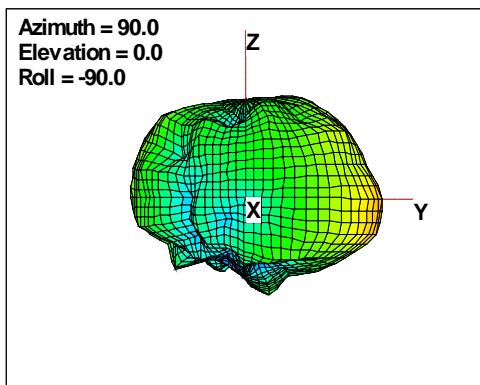

WAN Free-Space Total EIRP, 5600MHz

Total EIRP, Right Side View

Total EIRP, Left Side View

Total EIRP, Bottom View

Total EIRP, Top View

Total EIRP, Front Face View

Total EIRP, Back Face View

Preliminary DATA Only

WAN Free-Space Total EIRP, 5700MHz

Total EIRP, Right Side View

Total EIRP, Left Side View

Total EIRP, Bottom View

Total EIRP, Top View

Total EIRP, Front Face View

Total EIRP, Back Face View

Preliminary DATA Only

WAN Free-Space Total EIRP, 5825MHz

Total EIRP, Right Side View

Total EIRP, Left Side View

Total EIRP, Bottom View

Total EIRP, Top View

Total EIRP, Front Face View

Total EIRP, Back Face View

Preliminary DATA Only