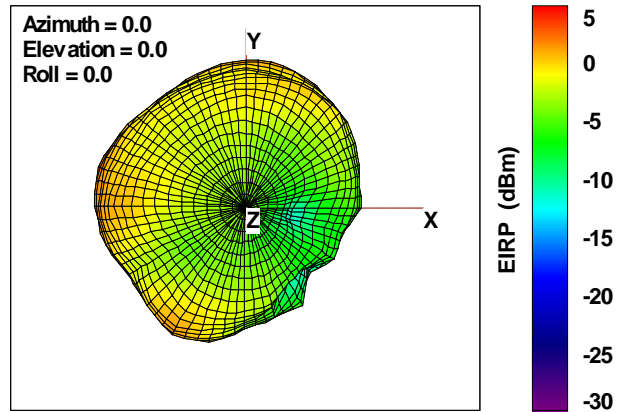

WAN Free-Space Total EIRP, 5400MHz

Total EIRP, Right Side View

Total EIRP, Left Side View

Total EIRP, Bottom View

Total EIRP, Top View

Total EIRP, Front Face View

Total EIRP, Back Face View

Preliminary DATA Only

WAN Free-Space Total EIRP, 5500MHz

Total EIRP, Right Side View

Total EIRP, Left Side View

Total EIRP, Bottom View

Total EIRP, Top View

Total EIRP, Front Face View

Total EIRP, Back Face View

Preliminary DATA Only

WAN Free-Space Total EIRP, 5600MHz

Total EIRP, Right Side View

Total EIRP, Left Side View

Total EIRP, Bottom View

Total EIRP, Top View

Total EIRP, Front Face View

Total EIRP, Back Face View

Preliminary DATA Only

WAN Free-Space Total EIRP, 5700MHz

Total EIRP, Right Side View

Total EIRP, Left Side View

Total EIRP, Bottom View

Total EIRP, Top View

Total EIRP, Front Face View

Total EIRP, Back Face View

Preliminary DATA Only