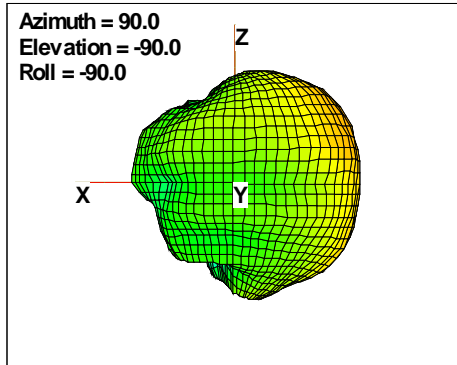

WAN Free-Space Total EIRP, 4850MHz

Total EIRP, Right Side View

Total EIRP, Left Side View

Total EIRP, Bottom View

Total EIRP, Top View

Total EIRP, Front Face View

Total EIRP, Back Face View

Preliminary DATA Only

WAN Free-Space Total EIRP, 4975MHz

Total EIRP, Right Side View

Total EIRP, Left Side View

Total EIRP, Bottom View

Total EIRP, Top View

Total EIRP, Front Face View

Total EIRP, Back Face View

Preliminary DATA Only

WAN Free-Space Total EIRP,5000 MHz

Total EIRP, Right Side View

Total EIRP, Left Side View

Total EIRP, Bottom View

Total EIRP, Top View

Total EIRP, Front Face View

Total EIRP, Back Face View

Preliminary DATA Only