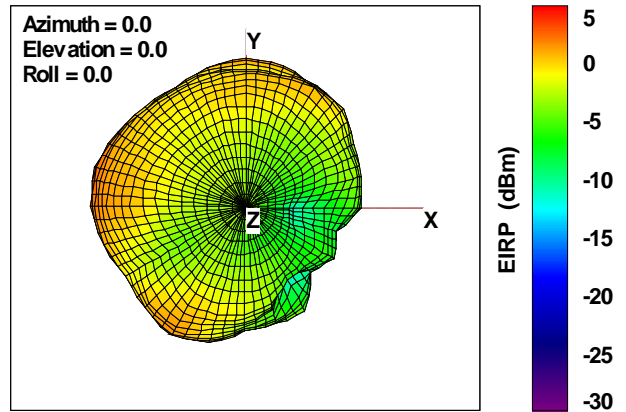

WAN Free-Space Total EIRP, 5300MHz

Total EIRP, Right Side View

Total EIRP, Left Side View

Total EIRP, Bottom View

Total EIRP, Top View

Total EIRP, Front Face View

Total EIRP, Back Face View

Preliminary DATA Only

WAN Free-Space Total EIRP, 5400MHz

Total EIRP, Right Side View

Total EIRP, Left Side View

Total EIRP, Bottom View

Total EIRP, Top View

Total EIRP, Front Face View

Total EIRP, Back Face View

Preliminary DATA Only

WAN Free-Space Total EIRP, 5500MHz

Total EIRP, Right Side View

Total EIRP, Left Side View

Total EIRP, Bottom View

Total EIRP, Top View

Total EIRP, Front Face View

Total EIRP, Back Face View

Preliminary DATA Only

WAN Free-Space Total EIRP, 5600MHz

Total EIRP, Right Side View

Total EIRP, Left Side View

Total EIRP, Bottom View

Total EIRP, Top View

Total EIRP, Front Face View

Total EIRP, Back Face View

Preliminary DATA Only