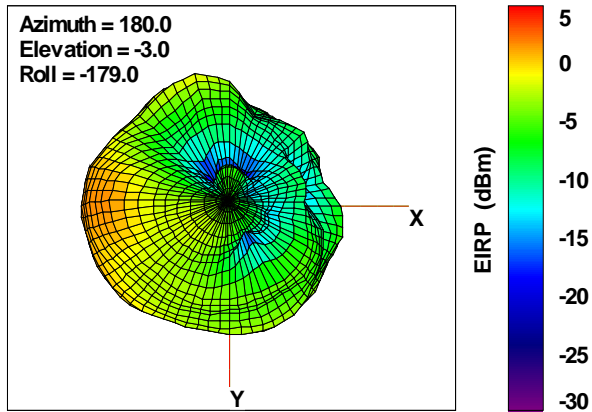

WAN Free-Space Total EIRP, 5025MHz

Total EIRP, Right Side View

Total EIRP, Left Side View

Total EIRP, Bottom View

Total EIRP, Top View

Total EIRP, Front Face View

Total EIRP, Back Face View

Preliminary DATA Only

WAN Free-Space Total EIRP, 5050MHz

Total EIRP, Right Side View

Total EIRP, Left Side View

Total EIRP, Bottom View

Total EIRP, Top View

Total EIRP, Front Face View

Total EIRP, Back Face View

Preliminary DATA Only

WAN Free-Space Total EIRP, 5075MHz

Total EIRP, Right Side View

Total EIRP, Left Side View

Total EIRP, Bottom View

Total EIRP, Top View

Total EIRP, Front Face View

Total EIRP, Back Face View

Preliminary DATA Only

WAN Free-Space Total EIRP, 5100MHz

Total EIRP, Right Side View

Total EIRP, Left Side View

Total EIRP, Bottom View

Total EIRP, Top View

Total EIRP, Front Face View

Total EIRP, Back Face View

Preliminary DATA Only