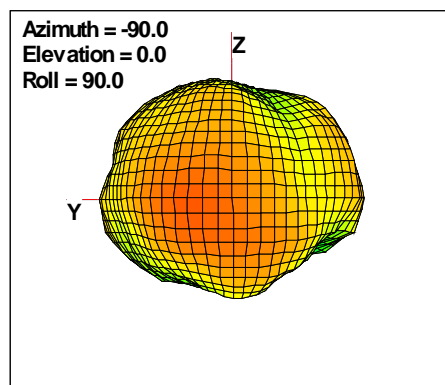

WAN Free-Space Total EIRP, 5200MHz

Total EIRP, Right Side View

Total EIRP, Left Side View

Total EIRP, Bottom View

Total EIRP, Top View

Total EIRP, Front Face View

Total EIRP, Back Face View

Preliminary DATA Only

WAN Free-Space Total EIRP, 5300MHz

Total EIRP, Right Side View

Total EIRP, Left Side View

Total EIRP, Bottom View

Total EIRP, Top View

Total EIRP, Front Face View

Total EIRP, Back Face View

Preliminary DATA Only

WAN Free-Space Total EIRP, 5400MHz

Total EIRP, Right Side View

Total EIRP, Left Side View

Total EIRP, Bottom View

Total EIRP, Top View

Total EIRP, Front Face View

Total EIRP, Back Face View

Preliminary DATA Only

WAN Free-Space Total EIRP, 5500MHz

Total EIRP, Right Side View

Total EIRP, Left Side View

Total EIRP, Bottom View

Total EIRP, Top View

Total EIRP, Front Face View

Total EIRP, Back Face View

Preliminary DATA Only