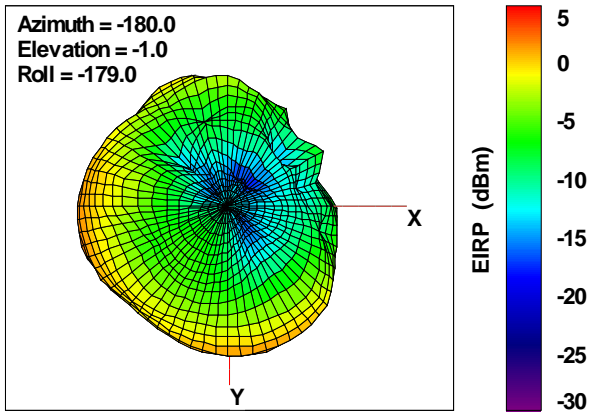

WAN Free-Space Total EIRP, 5400MHz

Total EIRP, Right Side View

Total EIRP, Left Side View

Total EIRP, Bottom View

Total EIRP, Top View

Total EIRP, Front Face View

Total EIRP, Back Face View

Preliminary DATA Only

WAN Free-Space Total EIRP, 5500MHz

Total EIRP, Right Side View

Total EIRP, Left Side View

Total EIRP, Bottom View

Total EIRP, Top View

Total EIRP, Front Face View

Total EIRP, Back Face View

Preliminary DATA Only

WAN Free-Space Total EIRP, 5600MHz

Total EIRP, Right Side View

Total EIRP, Left Side View

Total EIRP, Bottom View

Total EIRP, Top View

Total EIRP, Front Face View

Total EIRP, Back Face View

Preliminary DATA Only

WAN Free-Space Total EIRP, 5700MHz

Total EIRP, Right Side View

Total EIRP, Left Side View

Total EIRP, Bottom View

Total EIRP, Top View

Total EIRP, Front Face View

Total EIRP, Back Face View

Preliminary DATA Only