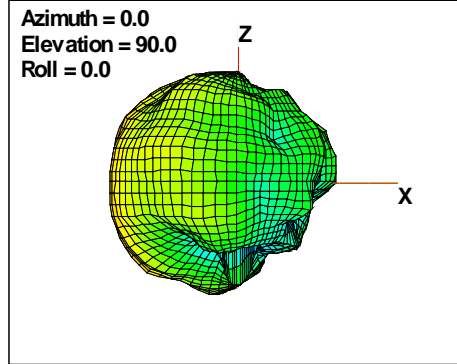

WAN Free-Space Total EIRP, 4850MHz

Total EIRP, Right Side View

Total EIRP, Left Side View

Total EIRP, Bottom View

Total EIRP, Top View

Total EIRP, Front Face View

Total EIRP, Back Face View

Preliminary DATA Only

WAN Free-Space Total EIRP, 4975MHz

Total EIRP, Right Side View

Total EIRP, Left Side View

Total EIRP, Bottom View

Total EIRP, Top View

Total EIRP, Front Face View

Total EIRP, Back Face View

Preliminary DATA Only

WAN Free-Space Total EIRP,5000 MHz

Total EIRP, Right Side View

Total EIRP, Left Side View

Total EIRP, Bottom View

Total EIRP, Top View

Total EIRP, Front Face View

Total EIRP, Back Face View

Preliminary DATA Only

WAN Free-Space Total EIRP, 5025MHz

Total EIRP, Right Side View

Total EIRP, Left Side View

Total EIRP, Bottom View

Total EIRP, Top View

Total EIRP, Front Face View

Total EIRP, Back Face View

Preliminary DATA Only