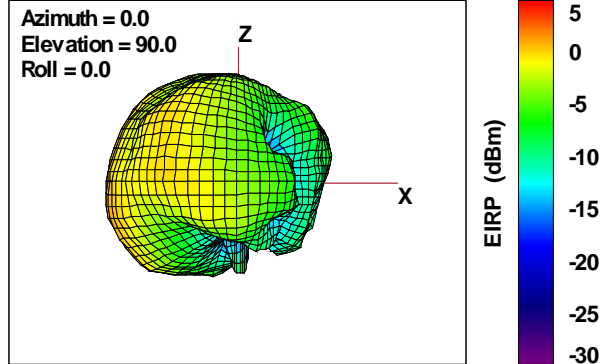

WAN Free-Space Total EIRP, 5100MHz

Total EIRP, Right Side View

Total EIRP, Left Side View

Total EIRP, Bottom View

Total EIRP, Top View

Total EIRP, Front Face View

Total EIRP, Back Face View

Preliminary DATA Only

WAN Free-Space Total EIRP, 5200MHz

Total EIRP, Right Side View

Total EIRP, Left Side View

Total EIRP, Bottom View

Total EIRP, Top View

Total EIRP, Front Face View

Total EIRP, Back Face View

Preliminary DATA Only

WAN Free-Space Total EIRP, 5300MHz

Total EIRP, Right Side View

Total EIRP, Left Side View

Total EIRP, Bottom View

Total EIRP, Top View

Total EIRP, Front Face View

Total EIRP, Back Face View

Preliminary DATA Only

WAN Free-Space Total EIRP, 5400MHz

Total EIRP, Right Side View

Total EIRP, Left Side View

Total EIRP, Bottom View

Total EIRP, Top View

Total EIRP, Front Face View

Total EIRP, Back Face View

Preliminary DATA Only