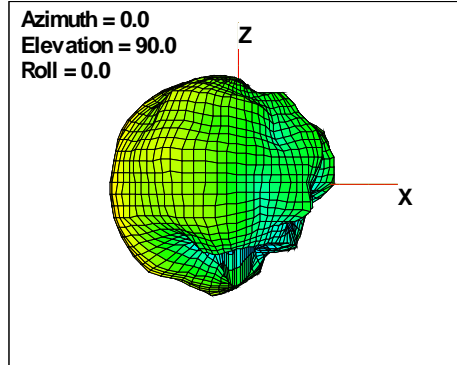

WAN Free-Space Total EIRP, 4850MHz

Total EIRP, Right Side View

Total EIRP, Left Side View

Total EIRP, Bottom View

Total EIRP, Top View

Total EIRP, Front Face View

Total EIRP, Back Face View

Preliminary DATA Only

WAN Free-Space Total EIRP, 4975MHz

Total EIRP, Right Side View

Total EIRP, Left Side View

Total EIRP, Bottom View

Total EIRP, Top View

Total EIRP, Front Face View

Total EIRP, Back Face View

Preliminary DATA Only

WAN Free-Space Total EIRP,5000 MHz

Total EIRP, Right Side View

Total EIRP, Left Side View

Total EIRP, Bottom View

Total EIRP, Top View

Total EIRP, Front Face View

Total EIRP, Back Face View

Preliminary DATA Only

WAN Free-Space Total EIRP, 5025MHz

Total EIRP, Right Side View

Total EIRP, Left Side View

Total EIRP, Bottom View

Total EIRP, Top View

Total EIRP, Front Face View

Total EIRP, Back Face View

Preliminary DATA Only