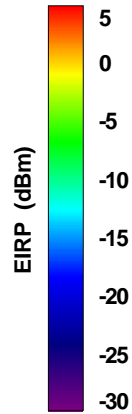

WAN Free-Space Total EIRP, 4850MHz

Total EIRP, Right Side View

Total EIRP, Left Side View

Total EIRP, Bottom View

Total EIRP, Top View

Total EIRP, Front Face View

Total EIRP, Back Face View

Preliminary DATA Only

WAN Free-Space Total EIRP, 4975MHz

Total EIRP, Right Side View

Total EIRP, Left Side View

Total EIRP, Bottom View

Total EIRP, Top View

Total EIRP, Front Face View

Total EIRP, Back Face View

Preliminary DATA Only

WAN Free-Space Total EIRP,5000 MHz

Total EIRP, Right Side View

Total EIRP, Left Side View

Total EIRP, Bottom View

Total EIRP, Top View

Total EIRP, Front Face View

Total EIRP, Back Face View

Preliminary DATA Only

WAN Free-Space Total EIRP, 5025MHz

Total EIRP, Right Side View

Total EIRP, Left Side View

Total EIRP, Bottom View

Total EIRP, Top View

Total EIRP, Front Face View

Total EIRP, Back Face View

Preliminary DATA Only