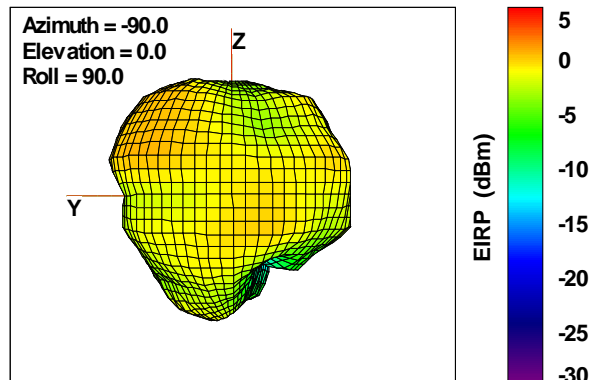

WAN Free-Space Total EIRP, 4850MHz

Total EIRP, Right Side View

Total EIRP, Left Side View

Total EIRP, Bottom View

Total EIRP, Top View

Total EIRP, Front Face View

Total EIRP, Back Face View

Preliminary DATA Only

WAN Free-Space Total EIRP, 4975MHz

Total EIRP, Right Side View

Total EIRP, Left Side View

Total EIRP, Bottom View

Total EIRP, Top View

Total EIRP, Front Face View

Total EIRP, Back Face View

Preliminary DATA Only

WAN Free-Space Total EIRP,5000 MHz

Total EIRP, Right Side View

Total EIRP, Left Side View

Total EIRP, Bottom View

Total EIRP, Top View

Total EIRP, Front Face View

Total EIRP, Back Face View

Preliminary DATA Only

WAN Free-Space Total EIRP, 5025MHz

Total EIRP, Right Side View

Total EIRP, Left Side View

Total EIRP, Bottom View

Total EIRP, Top View

Total EIRP, Front Face View

Total EIRP, Back Face View

Preliminary DATA Only