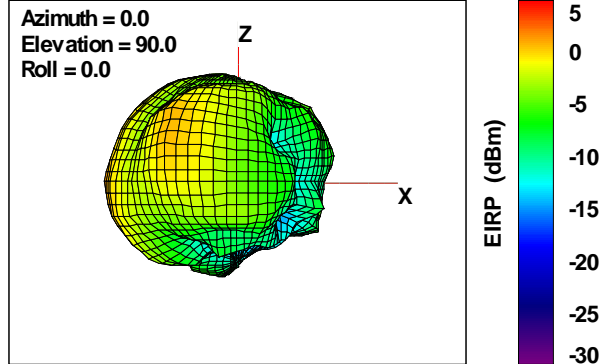

WAN Free-Space Total EIRP, 5400MHz

Total EIRP, Right Side View

Total EIRP, Left Side View

Total EIRP, Bottom View

Total EIRP, Top View

Total EIRP, Front Face View

Total EIRP, Back Face View

Preliminary DATA Only

WAN Free-Space Total EIRP, 5500MHz

Total EIRP, Right Side View

Total EIRP, Left Side View

Total EIRP, Bottom View

Total EIRP, Top View

Total EIRP, Front Face View

Total EIRP, Back Face View

Preliminary DATA Only

WAN Free-Space Total EIRP, 5600MHz

Total EIRP, Right Side View

Total EIRP, Left Side View

Total EIRP, Bottom View

Total EIRP, Top View

Total EIRP, Front Face View

Total EIRP, Back Face View

Preliminary DATA Only

WAN Free-Space Total EIRP, 5700MHz

Total EIRP, Right Side View

Total EIRP, Left Side View

Total EIRP, Bottom View

Total EIRP, Top View

Total EIRP, Front Face View

Total EIRP, Back Face View

Preliminary DATA Only