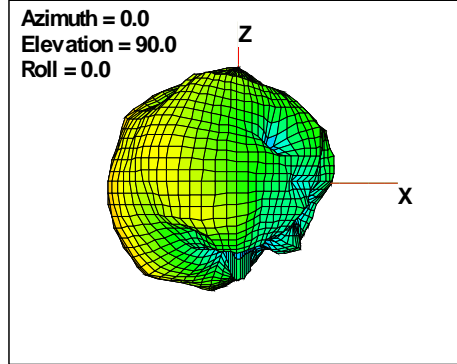

WAN Free-Space Total EIRP, 5050MHz

Total EIRP, Right Side View

Total EIRP, Left Side View

Total EIRP, Bottom View

Total EIRP, Top View

Total EIRP, Front Face View

Total EIRP, Back Face View

Preliminary DATA Only

WAN Free-Space Total EIRP, 5075MHz

Total EIRP, Right Side View

Total EIRP, Left Side View

Total EIRP, Bottom View

Total EIRP, Top View

Total EIRP, Front Face View

Total EIRP, Back Face View

Preliminary DATA Only

WAN Free-Space Total EIRP, 5100MHz

Total EIRP, Right Side View

Total EIRP, Left Side View

Total EIRP, Bottom View

Total EIRP, Top View

Total EIRP, Front Face View

Total EIRP, Back Face View

Preliminary DATA Only

WAN Free-Space Total EIRP, 5200MHz

Total EIRP, Right Side View

Total EIRP, Left Side View

Total EIRP, Bottom View

Total EIRP, Top View

Total EIRP, Front Face View

Total EIRP, Back Face View

Preliminary DATA Only