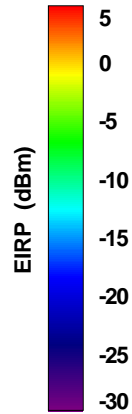

WAN Free-Space Total EIRP, 5200MHz

Total EIRP, Right Side View

Total EIRP, Left Side View

Total EIRP, Bottom View

Total EIRP, Top View

Total EIRP, Front Face View

Total EIRP, Back Face View

Preliminary DATA Only

WAN Free-Space Total EIRP, 5300MHz

Total EIRP, Right Side View

Total EIRP, Left Side View

Total EIRP, Bottom View

Total EIRP, Top View

Total EIRP, Front Face View

Total EIRP, Back Face View

Preliminary DATA Only

WAN Free-Space Total EIRP, 5400MHz

Total EIRP, Right Side View

Total EIRP, Left Side View

Total EIRP, Bottom View

Total EIRP, Top View

Total EIRP, Front Face View

Total EIRP, Back Face View

Preliminary DATA Only

WAN Free-Space Total EIRP, 5500MHz

Total EIRP, Right Side View

Total EIRP, Left Side View

Total EIRP, Bottom View

Total EIRP, Top View

Total EIRP, Front Face View

Total EIRP, Back Face View

Preliminary DATA Only