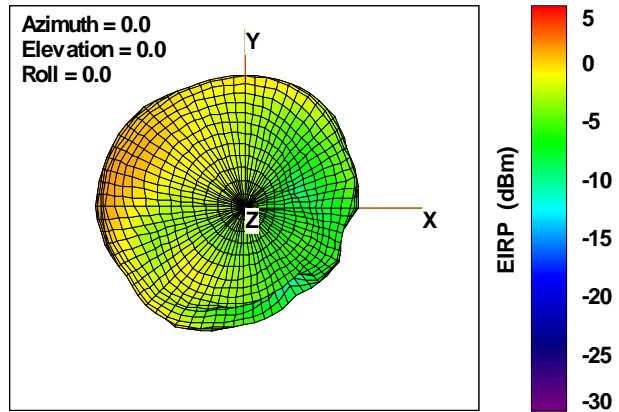

WAN Free-Space Total EIRP, 5025MHz

Total EIRP, Right Side View

Total EIRP, Left Side View

Total EIRP, Bottom View

Total EIRP, Top View

Total EIRP, Front Face View

Total EIRP, Back Face View

Preliminary DATA Only

WAN Free-Space Total EIRP, 5050MHz

Total EIRP, Right Side View

Total EIRP, Left Side View

Total EIRP, Bottom View

Total EIRP, Top View

Total EIRP, Front Face View

Total EIRP, Back Face View

Preliminary DATA Only

WAN Free-Space Total EIRP, 5075MHz

Total EIRP, Right Side View

Total EIRP, Left Side View

Total EIRP, Bottom View

Total EIRP, Top View

Total EIRP, Front Face View

Total EIRP, Back Face View

Preliminary DATA Only

WAN Free-Space Total EIRP, 5100MHz

Total EIRP, Right Side View

Total EIRP, Left Side View

Total EIRP, Bottom View

Total EIRP, Top View

Total EIRP, Front Face View

Total EIRP, Back Face View

Preliminary DATA Only