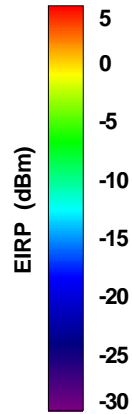

WAN Free-Space Total EIRP, 4975MHz

Total EIRP, Right Side View

Total EIRP, Left Side View

Total EIRP, Bottom View

Total EIRP, Top View

Total EIRP, Front Face View

Total EIRP, Back Face View

Preliminary DATA Only

WAN Free-Space Total EIRP,5000 MHz

Total EIRP, Right Side View

Total EIRP, Left Side View

Total EIRP, Bottom View

Total EIRP, Top View

Total EIRP, Front Face View

Total EIRP, Back Face View

Preliminary DATA Only

WAN Free-Space Total EIRP, 5025MHz

Total EIRP, Right Side View

Total EIRP, Left Side View

Total EIRP, Bottom View

Total EIRP, Top View

Total EIRP, Front Face View

Total EIRP, Back Face View

Preliminary DATA Only

WAN Free-Space Total EIRP, 5050MHz

Total EIRP, Right Side View

Total EIRP, Left Side View

Total EIRP, Bottom View

Total EIRP, Top View

Total EIRP, Front Face View

Total EIRP, Back Face View

Preliminary DATA Only