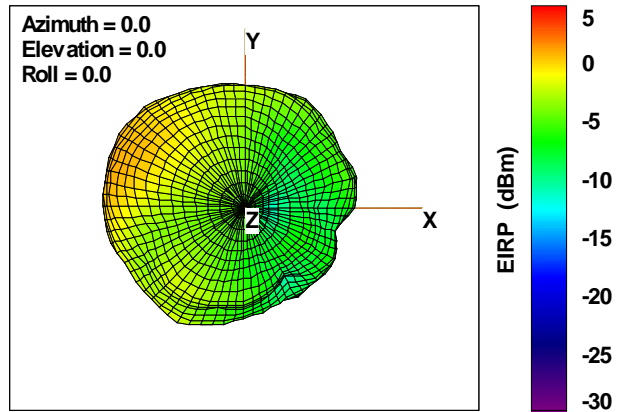

WAN Free-Space Total EIRP, 5100MHz

Total EIRP, Right Side View

Total EIRP, Left Side View

Total EIRP, Bottom View

Total EIRP, Top View

Total EIRP, Front Face View

Total EIRP, Back Face View

Preliminary DATA Only

WAN Free-Space Total EIRP, 5200MHz

Total EIRP, Right Side View

Total EIRP, Left Side View

Total EIRP, Bottom View

Total EIRP, Top View

Total EIRP, Front Face View

Total EIRP, Back Face View

Preliminary DATA Only

WAN Free-Space Total EIRP, 5300MHz

Total EIRP, Right Side View

Total EIRP, Left Side View

Total EIRP, Bottom View

Total EIRP, Top View

Total EIRP, Front Face View

Total EIRP, Back Face View

Preliminary DATA Only

WAN Free-Space Total EIRP, 5400MHz

Total EIRP, Right Side View

Total EIRP, Left Side View

Total EIRP, Bottom View

Total EIRP, Top View

Total EIRP, Front Face View

Total EIRP, Back Face View

Preliminary DATA Only