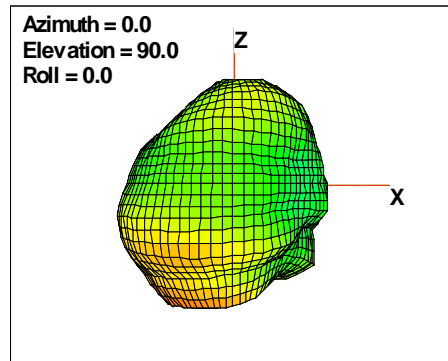

Total EIRP, Left Side View