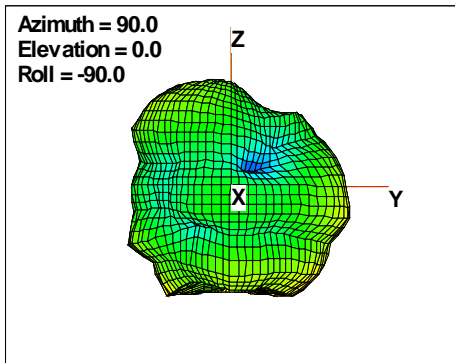

Preliminary DATA Only

WAN Free-Space Total EIRP, 2400MHz

Total EIRP, Right Side View

Total EIRP, Left Side View

Total EIRP, Bottom View

Total EIRP, Top View

Total EIRP, Front Face View

Total EIRP, Back Face View