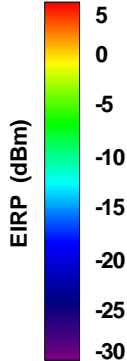

WAN Free-Space Total EIRP, 2425MHz

Total EIRP, Right Side View