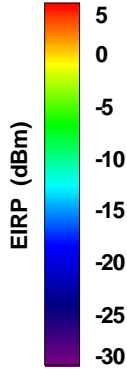

WAN Free-Space Total EIRP, 4900MHz

Total EIRP, Right Side View