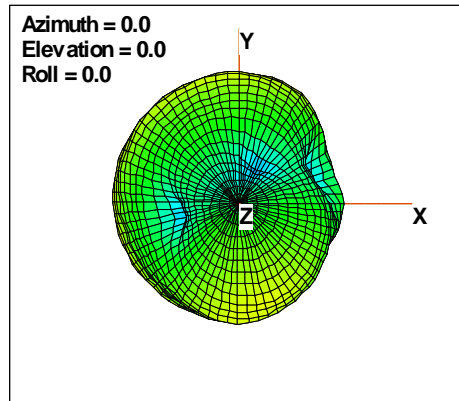

### Total EIRP, Back Face View

Preliminary DATA Only

# WAN Free-Space Total EIRP, 2500MHz

Total EIRP, Right Side View

Total EIRP, Left Side View

Total EIRP, Bottom View

Total EIRP, Top View

Total EIRP, Front Face View

Total EIRP, Back Face View

Preliminary DATA Only