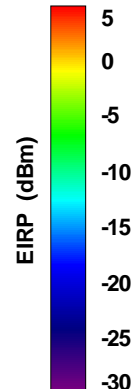

Preliminary DATA Only

<b>Total</b>	<b>Frequency (MHz)</b>	<b>5500</b>	<b>5600</b>	<b>5700</b>	<b>5825</b>		
	<b>Peak Gain (dBi)</b>	3.63567	2.80055	1.78157	1.36159		
	<b>Average Gain (dBi)</b>	-2.12873	-2.57171	-3.21599	-4.36529		

Preliminary DATA Only

WAN Free-Space Total EIRP, 2400MHz

Total EIRP, Right Side View

Total EIRP, Left Side View

Total EIRP, Bottom View

Total EIRP, Top View

Total EIRP, Front Face View

Total EIRP, Back Face View