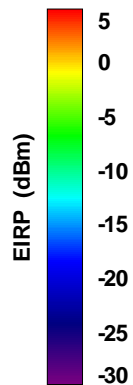

### Total EIRP, Front Face View

### Total EIRP, Back Face View

Preliminary DATA Only

# WAN Free-Space Total EIRP, 2450MHz

Total EIRP, Right Side View

Total EIRP, Left Side View

Total EIRP, Bottom View

Total EIRP, Top View

Total EIRP, Front Face View

Total EIRP, Back Face View

Preliminary DATA Only