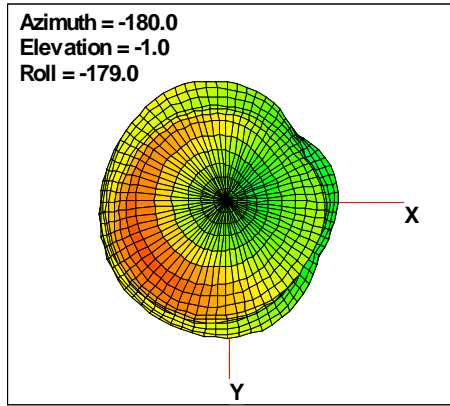

Total EIRP, Bottom View