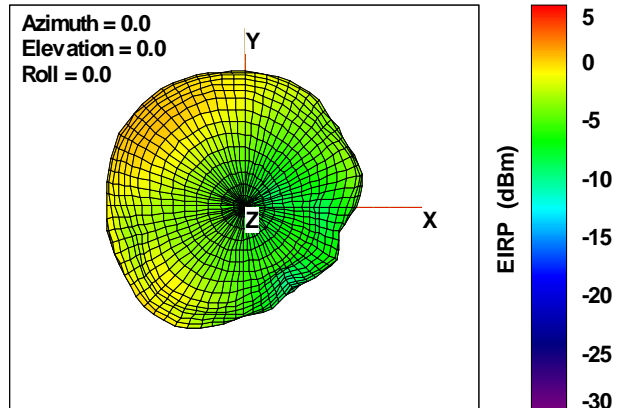

Total EIRP, Top View