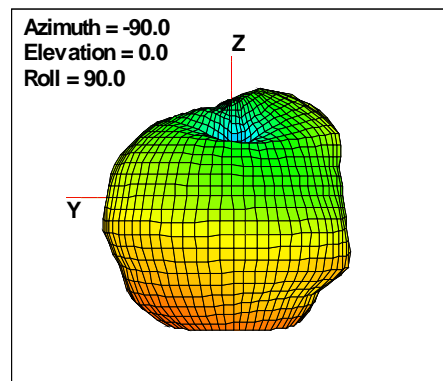

### Total EIRP, Back Face View

Preliminary DATA Only

# WAN Free-Space Total EIRP, 2450MHz

Total EIRP, Right Side View

Total EIRP, Left Side View

Total EIRP, Bottom View

Total EIRP, Top View

Total EIRP, Front Face View

Total EIRP, Back Face View

Preliminary DATA Only