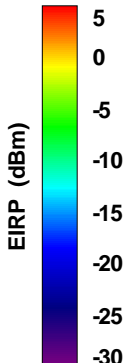

Preliminary DATA Only

<b>Total</b>	<b>Frequency (MHz)</b>	<b>5500</b>	<b>5600</b>	<b>5700</b>	<b>5825</b>		
	<b>Peak Gain (dBi)</b>	3.63567	2.80055	1.78157	1.36159		
	<b>Average Gain (dBi)</b>	-2.12873	-2.57171	-3.21599	-4.36529		

Preliminary DATA Only

WAN Free-Space Total EIRP, 2400MHz

Total EIRP, Right Side View

Total EIRP, Left Side View

Total EIRP, Bottom View

Total EIRP, Top View

Total EIRP, Front Face View

Total EIRP, Back Face View