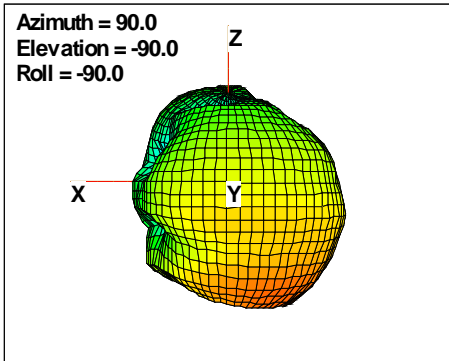

WAN Free-Space Total EIRP, 2475MHz

Total EIRP, Right Side View