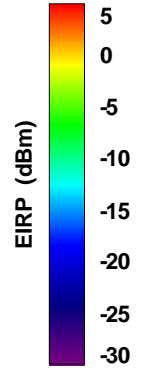

### Total EIRP, Front Face View

### Total EIRP, Back Face View

Preliminary DATA Only

# WAN Free-Space Total EIRP, 2500MHz

Total EIRP, Right Side View

Total EIRP, Left Side View

Total EIRP, Bottom View

Total EIRP, Top View

Total EIRP, Front Face View

Total EIRP, Back Face View

Preliminary DATA Only