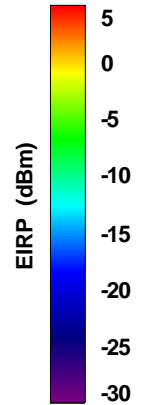

### Total EIRP, Back Face View

Preliminary DATA Only

# WAN Free-Space Total EIRP, 2500MHz

Total EIRP, Right Side View

Total EIRP, Left Side View

Total EIRP, Bottom View

Total EIRP, Top View

Total EIRP, Front Face View

Total EIRP, Back Face View

Preliminary DATA Only