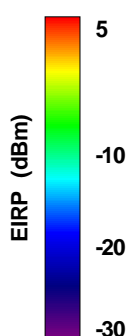

Preliminary DATA Only

WAN Free-Space Total EIRP, 2400MHz

Total EIRP, Right Side View

Total EIRP, Left Side View

Total EIRP, Bottom View

Total EIRP, Top View

Total EIRP, Front Face View

Total EIRP, Back Face View