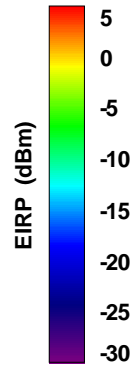

Total EIRP, Left Side View