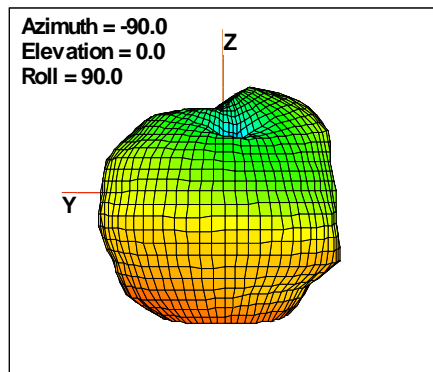

### Total EIRP, Back Face View

Preliminary DATA Only

# WAN Free-Space Total EIRP, 2500MHz

Total EIRP, Right Side View

Total EIRP, Left Side View

Total EIRP, Bottom View

Total EIRP, Top View

Total EIRP, Front Face View

Total EIRP, Back Face View

Preliminary DATA Only