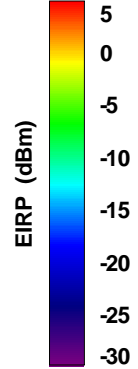

Total EIRP, Left Side View