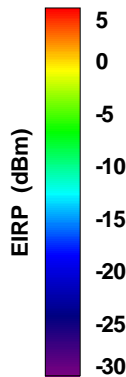

### Total EIRP, Back Face View

Preliminary DATA Only

# WAN Free-Space Total EIRP, 2500MHz

Total EIRP, Right Side View

Total EIRP, Left Side View

Total EIRP, Bottom View

Total EIRP, Top View

Total EIRP, Front Face View

Total EIRP, Back Face View

Preliminary DATA Only