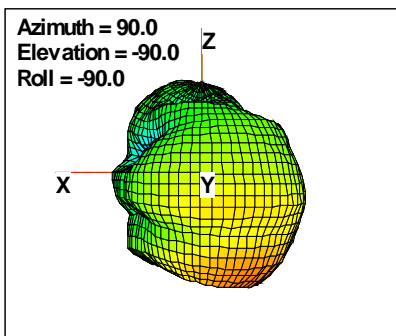

Preliminary DATA Only

<b>Total</b>	<b>Frequency (MHz)</b>	<b>5500</b>	<b>5600</b>	<b>5700</b>	<b>5825</b>		
	<b>Peak Gain (dBi)</b>	3.63567	2.80055	1.78157	1.36159		
	<b>Average Gain (dBi)</b>	-2.12873	-2.57171	-3.21599	-4.36529		

Preliminary DATA Only

WAN Free-Space Total EIRP, 2400MHz

Total EIRP, Right Side View

Total EIRP, Left Side View

Total EIRP, Bottom View

Total EIRP, Top View

Total EIRP, Front Face View

Total EIRP, Back Face View