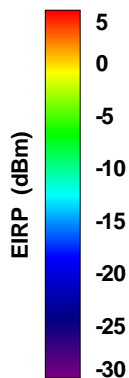

Total EIRP, Front Face View