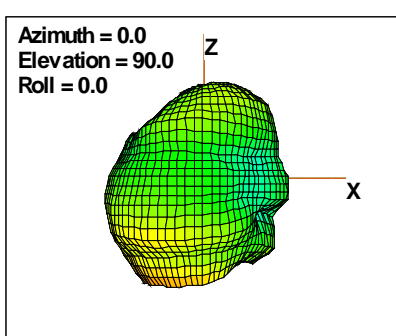

Preliminary DATA Only

WAN Free-Space Total EIRP, 2400MHz

Total EIRP, Right Side View

Total EIRP, Left Side View

Total EIRP, Bottom View

Total EIRP, Top View

Total EIRP, Front Face View

Total EIRP, Back Face View