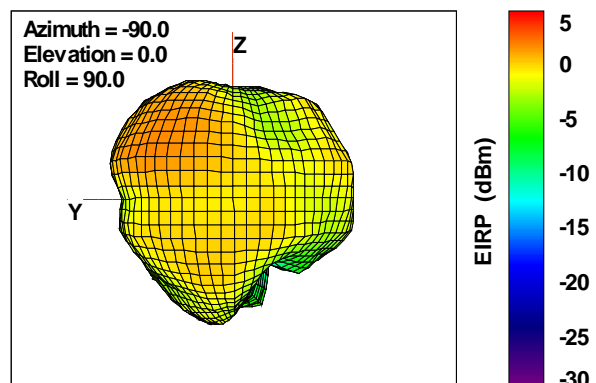

### Total EIRP, Back Face View

Preliminary DATA Only

# WAN Free-Space Total EIRP, 4925MHz

Total EIRP, Right Side View

Total EIRP, Left Side View

Total EIRP, Bottom View

Total EIRP, Top View

Total EIRP, Front Face View

Total EIRP, Back Face View

Preliminary DATA Only