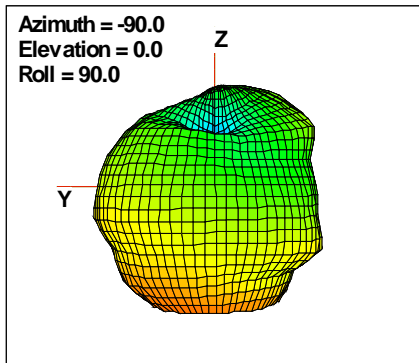

Preliminary DATA Only

WAN Free-Space Total EIRP, 2400MHz

Total EIRP, Right Side View

Total EIRP, Left Side View

Total EIRP, Bottom View

Total EIRP, Top View

Total EIRP, Front Face View

Total EIRP, Back Face View