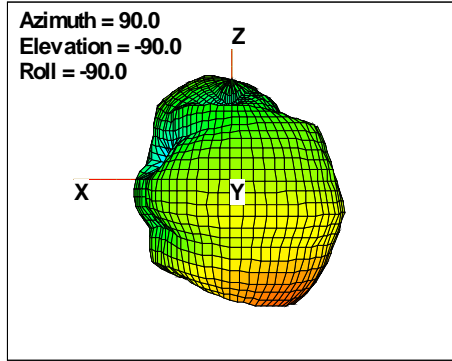

WAN Free-Space Total EIRP, 2425MHz

Total EIRP, Right Side View