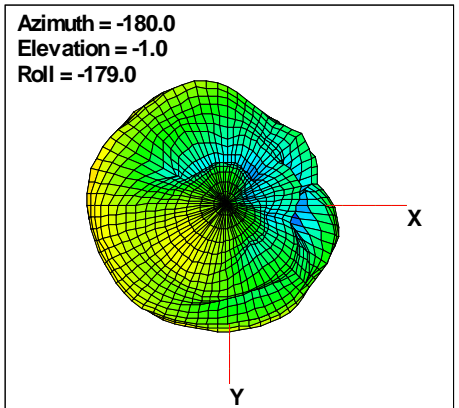

Total EIRP, Bottom View