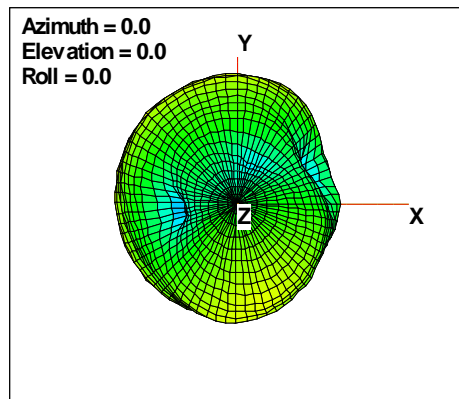

Total EIRP, Top View