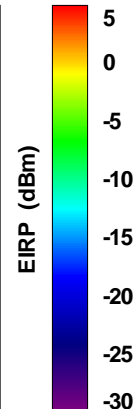

Total EIRP, Top View