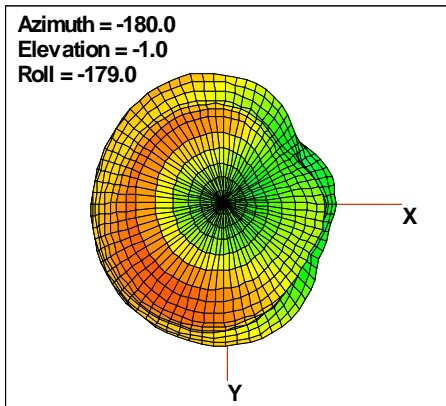

### Total EIRP, Back Face View

Preliminary DATA Only

# WAN Free-Space Total EIRP, 2450MHz

Total EIRP, Right Side View

Total EIRP, Left Side View

Total EIRP, Bottom View

Total EIRP, Top View

Total EIRP, Front Face View

Total EIRP, Back Face View

Preliminary DATA Only