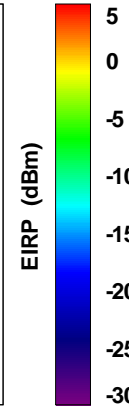

Total EIRP, Top View