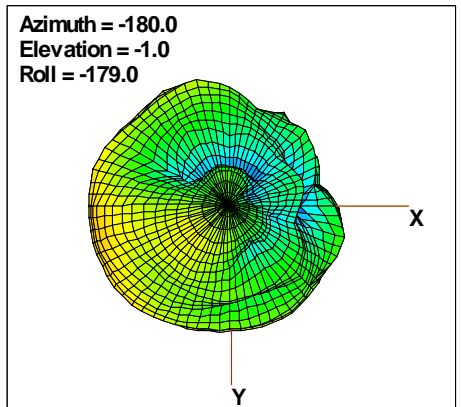

### Total EIRP, Back Face View

Preliminary DATA Only

# WAN Free-Space Total EIRP, 4925MHz

Total EIRP, Right Side View

Total EIRP, Left Side View

Total EIRP, Bottom View

Total EIRP, Top View

Total EIRP, Front Face View

Total EIRP, Back Face View

Preliminary DATA Only