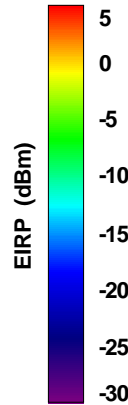

### Total EIRP, Back Face View

Preliminary DATA Only

# WAN Free-Space Total EIRP, 2500MHz

Total EIRP, Right Side View

Total EIRP, Left Side View

Total EIRP, Bottom View

Total EIRP, Top View

Total EIRP, Front Face View

Total EIRP, Back Face View

Preliminary DATA Only