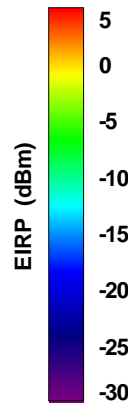

Total EIRP, Bottom View