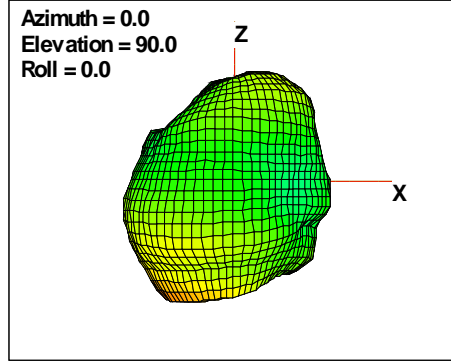

Total EIRP, Left Side View