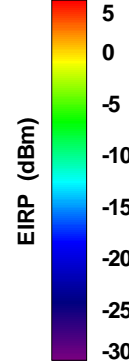

Total EIRP, Left Side View