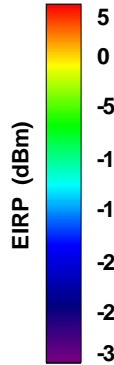

WAN Free-Space Total EIRP, 2475MHz

Total EIRP, Right Side View