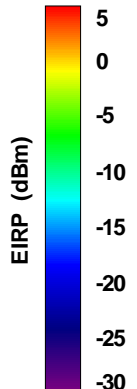

Preliminary DATA Only

<b>Total</b>	<b>Frequency (MHz)</b>	<b>5500</b>	<b>5600</b>	<b>5700</b>	<b>5825</b>		
	<b>Peak Gain (dBi)</b>	3.63567	2.80055	1.78157	1.36159		
	<b>Average Gain (dBi)</b>	-2.12873	-2.57171	-3.21599	-4.36529		

Preliminary DATA Only

WAN Free-Space Total EIRP, 2400MHz

Total EIRP, Right Side View

Total EIRP, Left Side View

Total EIRP, Bottom View

Total EIRP, Top View

Total EIRP, Front Face View

Total EIRP, Back Face View