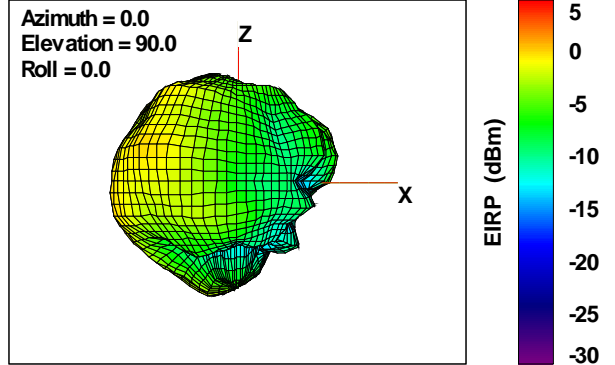

Total EIRP, Left Side View