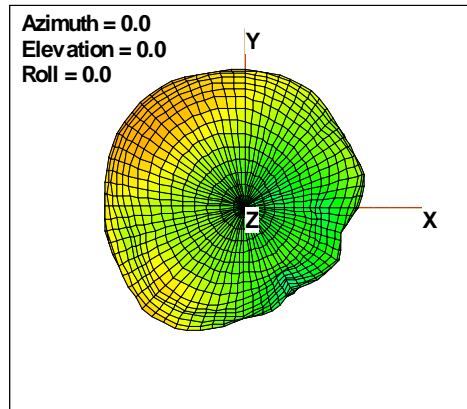

Total EIRP, Top View