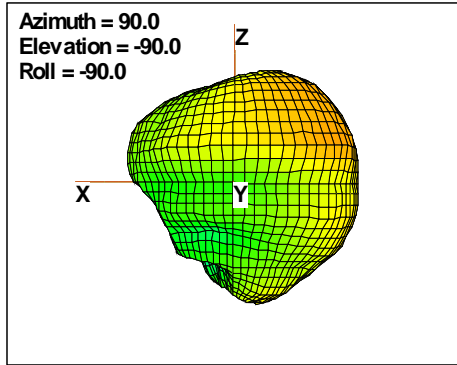

WAN Free-Space Total EIRP, 4900MHz

Total EIRP, Right Side View