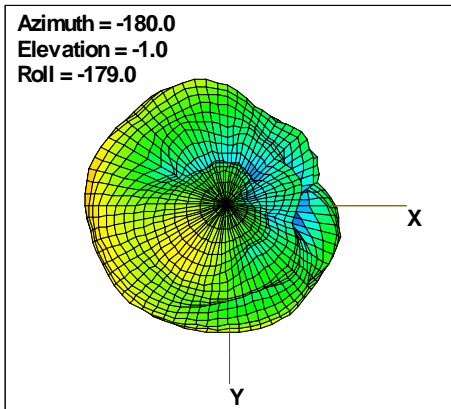

Total EIRP, Bottom View