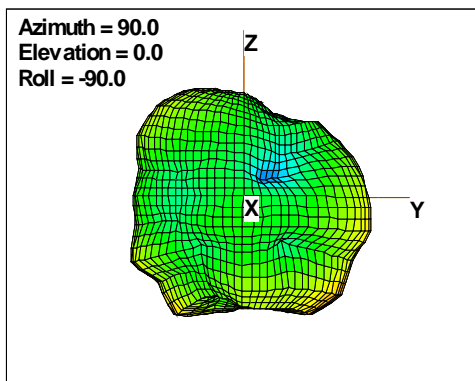

### Total EIRP, Back Face View

Preliminary DATA Only

# WAN Free-Space Total EIRP, 2450MHz

Total EIRP, Right Side View

Total EIRP, Left Side View

Total EIRP, Bottom View

Total EIRP, Top View

Total EIRP, Front Face View

Total EIRP, Back Face View

Preliminary DATA Only