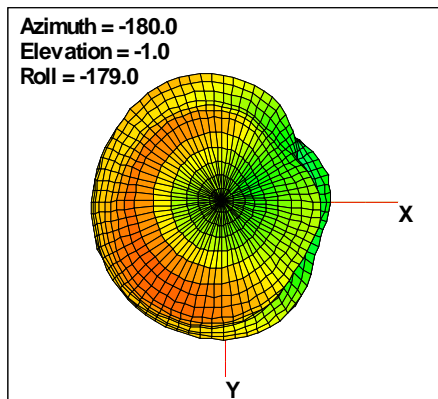

Total EIRP, Bottom View