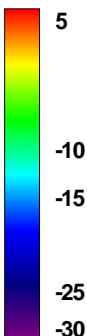

Preliminary DATA Only

<b>Total</b>	<b>Frequency (MHz)</b>	<b>4900</b>	<b>4925</b>	<b>4850</b>	<b>4975</b>	<b>5000</b>	<b>5025</b>
	<b>Peak Gain (dBi)</b>	1.34285	2.07157	0.973087	1.2018	1.50846	1.59464
	<b>Average Gain (dBi)</b>	-3.43438	-3.34399	-3.81527	-4.18256	-3.71675	-3.36947

Preliminary DATA Only

<b>Total</b>	<b>Frequency (MHz)</b>	<b>5050</b>	<b>5075</b>	<b>5100</b>	<b>5200</b>	<b>5300</b>	<b>5400</b>
	<b>Peak Gain (dBi)</b>	2.03741	1.68635	1.24193	2.18986	1.69032	3.17239
	<b>Average Gain (dBi)</b>	-3.00522	-3.17851	-3.50148	-2.63863	-3.14503	-2.56016

Preliminary DATA Only

<b>Total</b>	<b>Frequency (MHz)</b>	<b>5500</b>	<b>5600</b>	<b>5700</b>	<b>5825</b>		
	<b>Peak Gain (dBi)</b>	3.63567	2.80055	1.78157	1.36159		
	<b>Average Gain (dBi)</b>	-2.12873	-2.57171	-3.21599	-4.36529		

Preliminary DATA Only

WAN Free-Space Total EIRP, 2400MHz

Total EIRP, Right Side View

Total EIRP, Left Side View

Total EIRP, Bottom View

Total EIRP, Top View

Total EIRP, Front Face View

Total EIRP, Back Face View