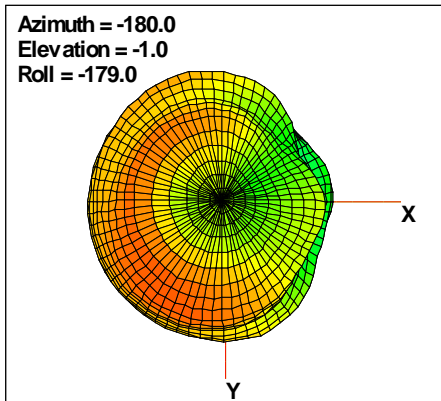

### Total EIRP, Back Face View

Preliminary DATA Only

# WAN Free-Space Total EIRP, 2500MHz

Total EIRP, Right Side View

Total EIRP, Left Side View

Total EIRP, Bottom View

Total EIRP, Top View

Total EIRP, Front Face View

Total EIRP, Back Face View

Preliminary DATA Only