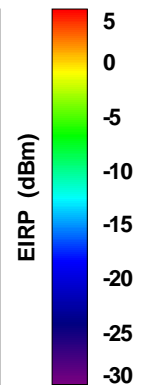

### Total EIRP, Back Face View

Preliminary DATA Only

# WAN Free-Space Total EIRP, 2450MHz

Total EIRP, Right Side View

Total EIRP, Left Side View

Total EIRP, Bottom View

Total EIRP, Top View

Total EIRP, Front Face View

Total EIRP, Back Face View

Preliminary DATA Only

# WAN Free-Space Total EIRP, 2475MHz