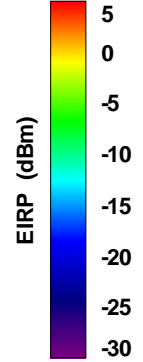

### Total EIRP, Front Face View

### Total EIRP, Back Face View

Preliminary DATA Only

# WAN Free-Space Total EIRP, 2450MHz

Total EIRP, Right Side View

Total EIRP, Left Side View

Total EIRP, Bottom View

Total EIRP, Top View

Total EIRP, Front Face View

Total EIRP, Back Face View

Preliminary DATA Only