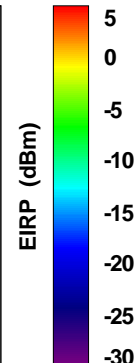

Preliminary DATA Only

<b>Total</b>	<b>Frequency (MHz)</b>	<b>5500</b>	<b>5600</b>	<b>5700</b>	<b>5825</b>		
	<b>Peak Gain (dBi)</b>	3.63567	2.80055	1.78157	1.36159		
	<b>Average Gain (dBi)</b>	-2.12873	-2.57171	-3.21599	-4.36529		

Preliminary DATA Only

WAN Free-Space Total EIRP, 2400MHz

Total EIRP, Right Side View

Total EIRP, Left Side View

Total EIRP, Bottom View

Total EIRP, Top View

Total EIRP, Front Face View

Total EIRP, Back Face View