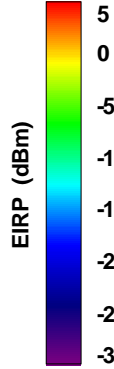

### Total EIRP, Front Face View

### Total EIRP, Back Face View

Preliminary DATA Only

# WAN Free-Space Total EIRP, 2500MHz

Total EIRP, Right Side View

Total EIRP, Left Side View

Total EIRP, Bottom View

Total EIRP, Top View

Total EIRP, Front Face View

Total EIRP, Back Face View

Preliminary DATA Only