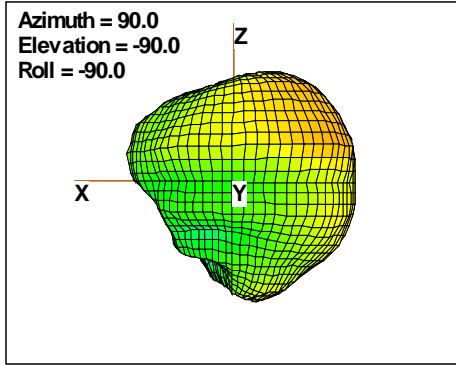

WAN Free-Space Total EIRP, 4850MHz

Total EIRP, Right Side View