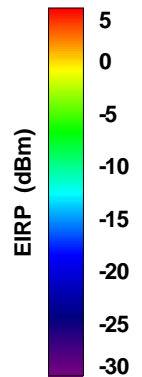

### Total EIRP, Back Face View

Preliminary DATA Only

# WAN Free-Space Total EIRP, 2500MHz

Total EIRP, Right Side View

Total EIRP, Left Side View

Total EIRP, Bottom View

Total EIRP, Top View

Total EIRP, Front Face View

Total EIRP, Back Face View

Preliminary DATA Only