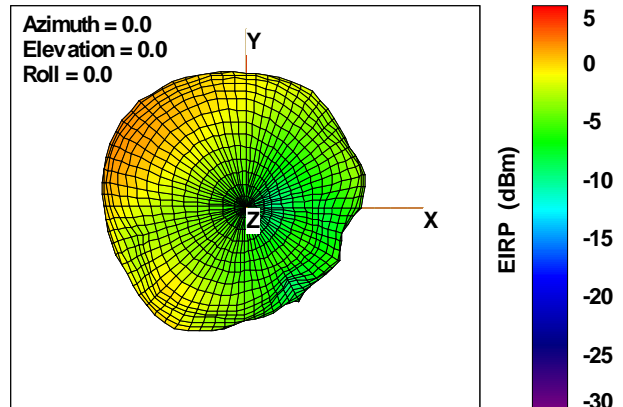

### Total EIRP, Back Face View

Preliminary DATA Only

# WAN Free-Space Total EIRP, 4925MHz

Total EIRP, Right Side View

Total EIRP, Left Side View

Total EIRP, Bottom View

Total EIRP, Top View

Total EIRP, Front Face View

Total EIRP, Back Face View

Preliminary DATA Only