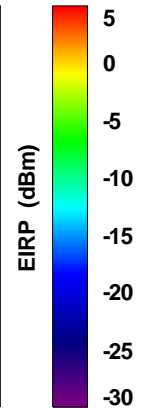

### Total EIRP, Front Face View

### Total EIRP, Back Face View

Preliminary DATA Only

# WAN Free-Space Total EIRP, 2450MHz

Total EIRP, Right Side View

Total EIRP, Left Side View

Total EIRP, Bottom View

Total EIRP, Top View

Total EIRP, Front Face View

Total EIRP, Back Face View

Preliminary DATA Only