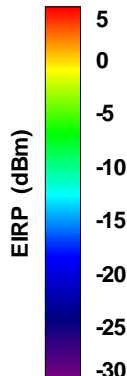

Total EIRP, Front Face View