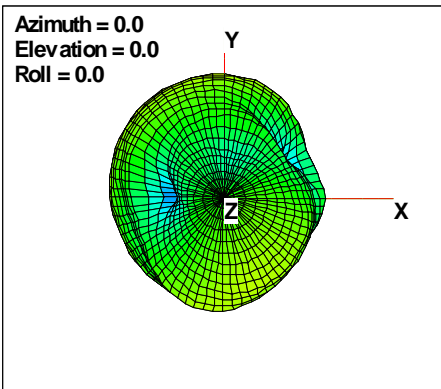

Preliminary DATA Only

WAN Free-Space Total EIRP, 2400MHz

Total EIRP, Right Side View

Total EIRP, Left Side View

Total EIRP, Bottom View

Total EIRP, Top View

Total EIRP, Front Face View

Total EIRP, Back Face View