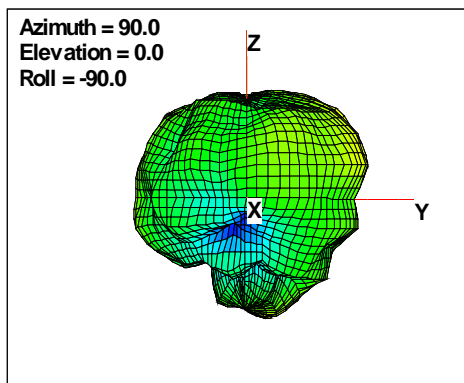

### Total EIRP, Back Face View

Preliminary DATA Only

# WAN Free-Space Total EIRP, 4925MHz

Total EIRP, Right Side View

Total EIRP, Left Side View

Total EIRP, Bottom View

Total EIRP, Top View

Total EIRP, Front Face View

Total EIRP, Back Face View

Preliminary DATA Only