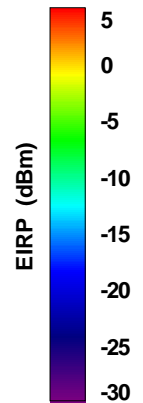

Total EIRP, Top View