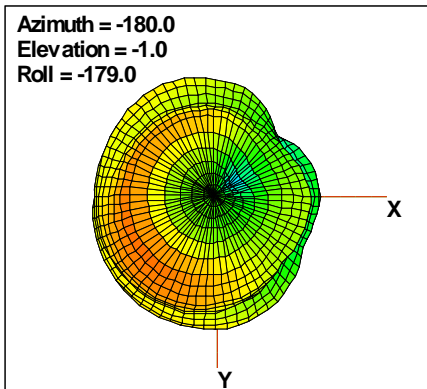

Preliminary DATA Only

WAN Free-Space Total EIRP, 2400MHz

Total EIRP, Right Side View

Total EIRP, Left Side View

Total EIRP, Bottom View

Total EIRP, Top View

Total EIRP, Front Face View

Total EIRP, Back Face View