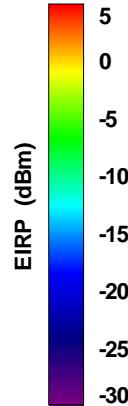

Total EIRP, Bottom View