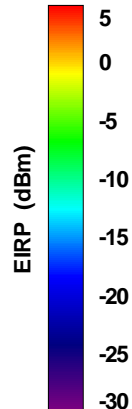

Total EIRP, Bottom View