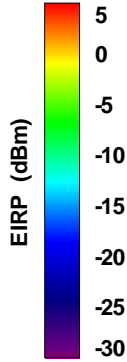

### Total EIRP, Top View

### Total EIRP, Front Face View

### Total EIRP, Back Face View

Preliminary DATA Only

# WAN Free-Space Total EIRP, 2450MHz

Total EIRP, Right Side View

Total EIRP, Left Side View

Total EIRP, Bottom View

Total EIRP, Top View

Total EIRP, Front Face View

Total EIRP, Back Face View

Preliminary DATA Only