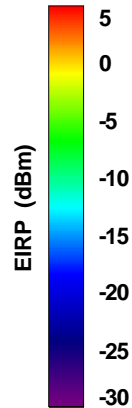

### Total EIRP, Front Face View

### Total EIRP, Back Face View

Preliminary DATA Only

# WAN Free-Space Total EIRP, 2450MHz

Total EIRP, Right Side View

Total EIRP, Left Side View

Total EIRP, Bottom View

Total EIRP, Top View

Total EIRP, Front Face View

Total EIRP, Back Face View

Preliminary DATA Only