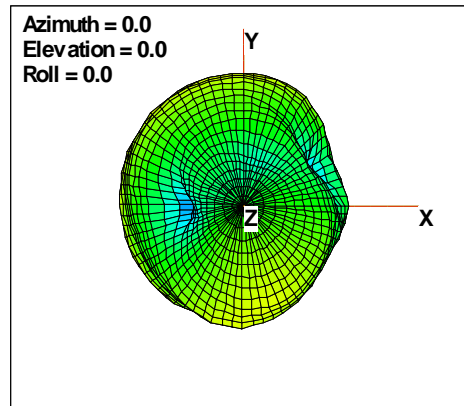

### Total EIRP, Back Face View

Preliminary DATA Only

# WAN Free-Space Total EIRP, 2450MHz

Total EIRP, Right Side View

Total EIRP, Left Side View

Total EIRP, Bottom View

Total EIRP, Top View

Total EIRP, Front Face View

Total EIRP, Back Face View

Preliminary DATA Only