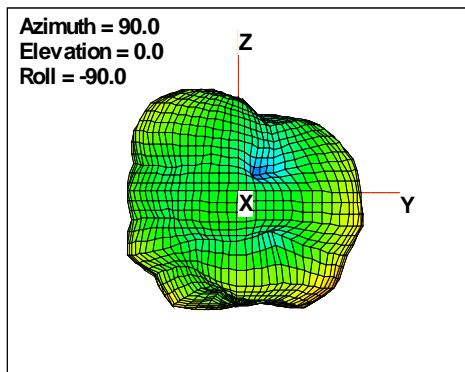

### Total EIRP, Back Face View

Preliminary DATA Only

# WAN Free-Space Total EIRP, 2500MHz

Total EIRP, Right Side View

Total EIRP, Left Side View

Total EIRP, Bottom View

Total EIRP, Top View

Total EIRP, Front Face View

Total EIRP, Back Face View

Preliminary DATA Only