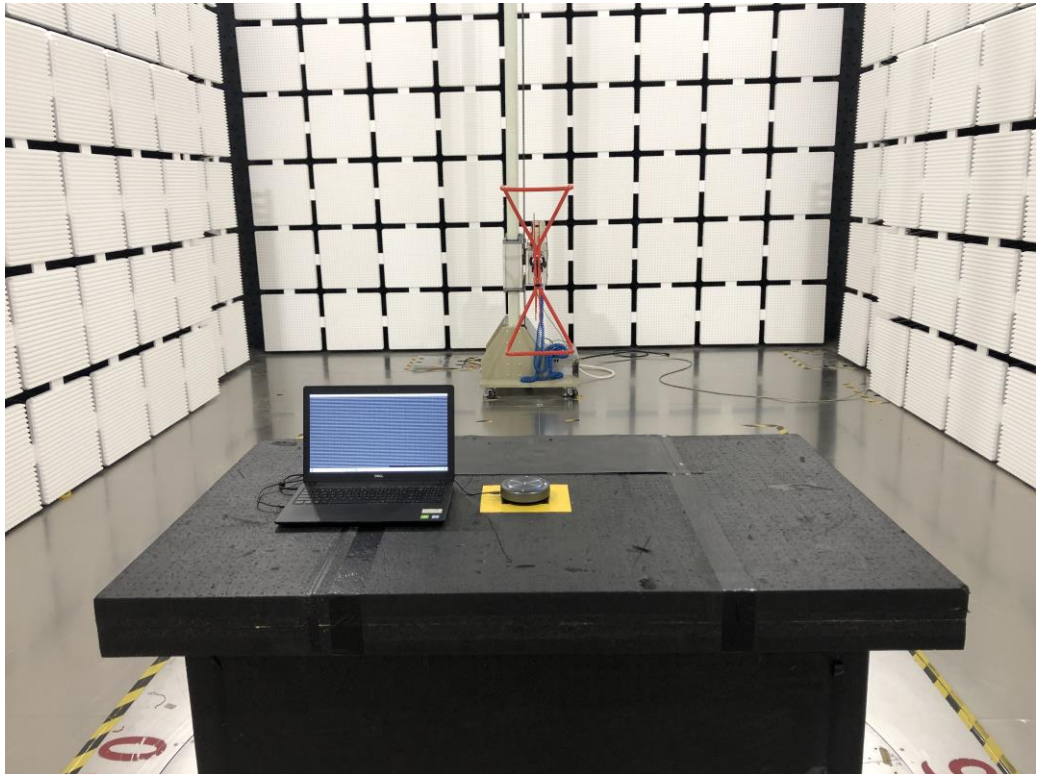

TEST SETUP PHOTOGRAPHS OF EUT

AC POWER LINE CONDUCTED EMISSION TEST

Front View

Side View

RADIATED EMISSION TEST

Below 1GHz

Above 1GHz