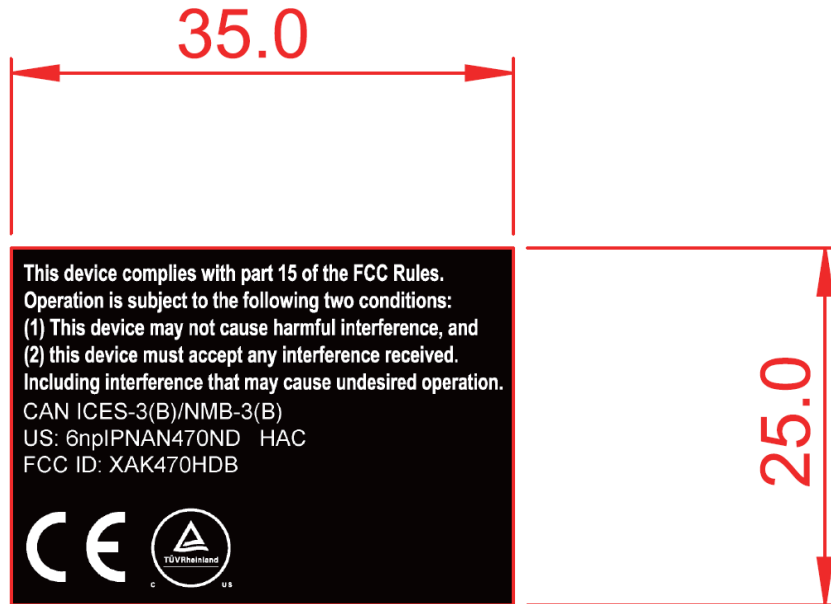

EXHIBIT A - FCC ID LABEL AND LOCATION

FCC ID Label

FCC ID Label Location Information

The label shown shall be permanently affixed at a conspicuous location on the device and be readily visible to the user at the time purchase (Labeling requirements per 2.925)