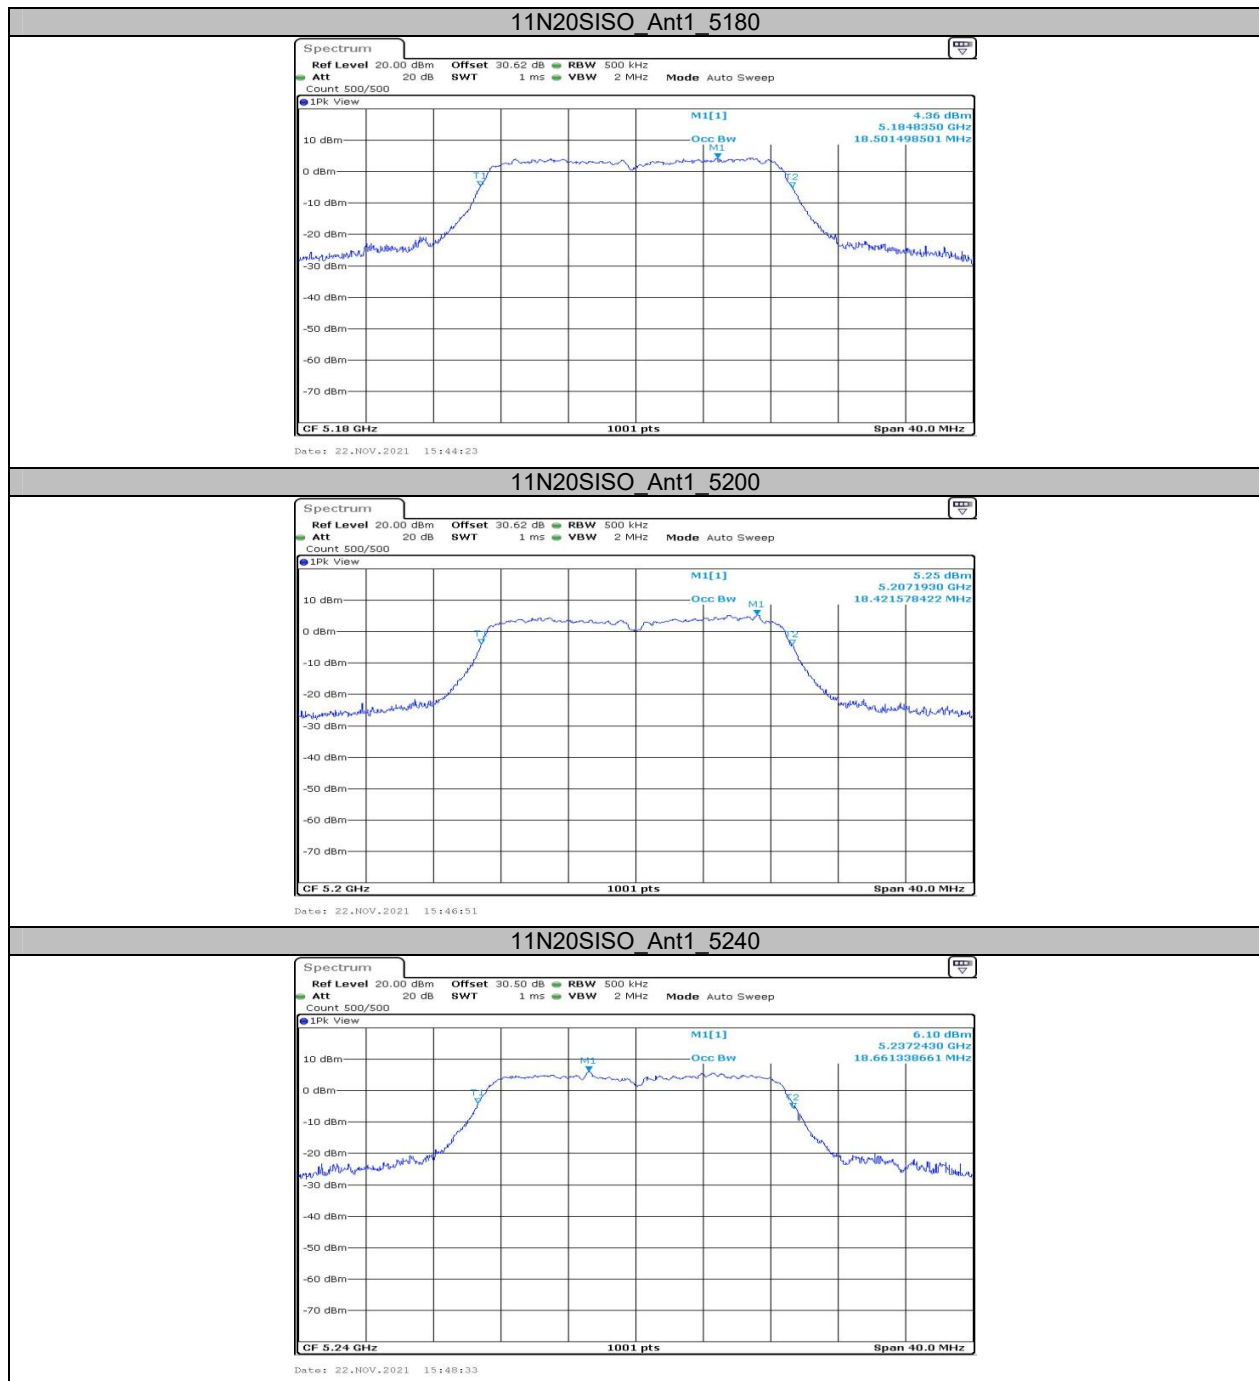

		5530	77.203	---	PASS
		5610	76.723	---	PASS
		5775	77.043	---	PASS

Note: for 5150-5250MHz band, no transmitted signal in 99% occupied bandwidth extends into U-NII-2A band.
for 5725-5850MHz band, no transmitted signal in 99% occupied bandwidth extends into U-NII-2C band.

Test Graphs

11AC40SISO_Ant1_5310

11AC40SISO_Ant1_5510

11AC40SISO_Ant1_5550

Appendix A3: Min emission bandwidth Test Result

Test Mode	Antenna	Channel	6db EBW [MHz]	Limit[MHz]	Verdict
11A	Ant1	5745	16.400	0.5	PASS
		5785	16.400	0.5	PASS
		5825	16.400	0.5	PASS
11N20SISO	Ant1	5745	17.120	0.5	PASS
		5785	17.360	0.5	PASS
		5825	17.600	0.5	PASS
11N40SISO	Ant1	5755	35.360	0.5	PASS
		5795	35.680	0.5	PASS
11AC20SISO	Ant1	5745	17.680	0.5	PASS
		5785	17.400	0.5	PASS
		5825	16.920	0.5	PASS
11AC40SISO	Ant1	5755	35.520	0.5	PASS
		5795	35.520	0.5	PASS
11AC80SISO	Ant1	5775	75.520	0.5	PASS

Test Graphs