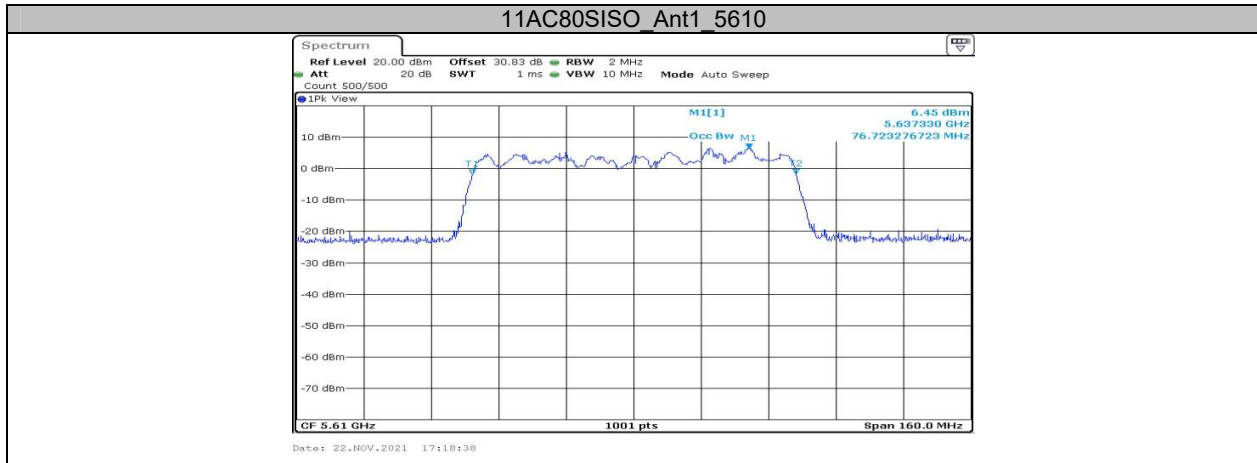

Test Graphs

11AC40SISO_Ant1_5310

11AC40SISO_Ant1_5510

11AC40SISO_Ant1_5550

Appendix A3: Min emission bandwidth Test Result

Test Mode	Antenna	Channel	6db EBW [MHz]	Limit[MHz]	Verdict
11A	Ant1	5745	16.400	0.5	PASS
		5785	16.400	0.5	PASS
		5825	16.400	0.5	PASS
11N20SISO	Ant1	5745	17.120	0.5	PASS
		5785	17.360	0.5	PASS
		5825	17.600	0.5	PASS
11N40SISO	Ant1	5755	35.360	0.5	PASS
		5795	35.680	0.5	PASS
11AC20SISO	Ant1	5745	17.680	0.5	PASS
		5785	17.400	0.5	PASS
		5825	16.920	0.5	PASS
11AC40SISO	Ant1	5755	35.520	0.5	PASS
		5795	35.520	0.5	PASS
11AC80SISO	Ant1	5775	75.520	0.5	PASS

Test Graphs