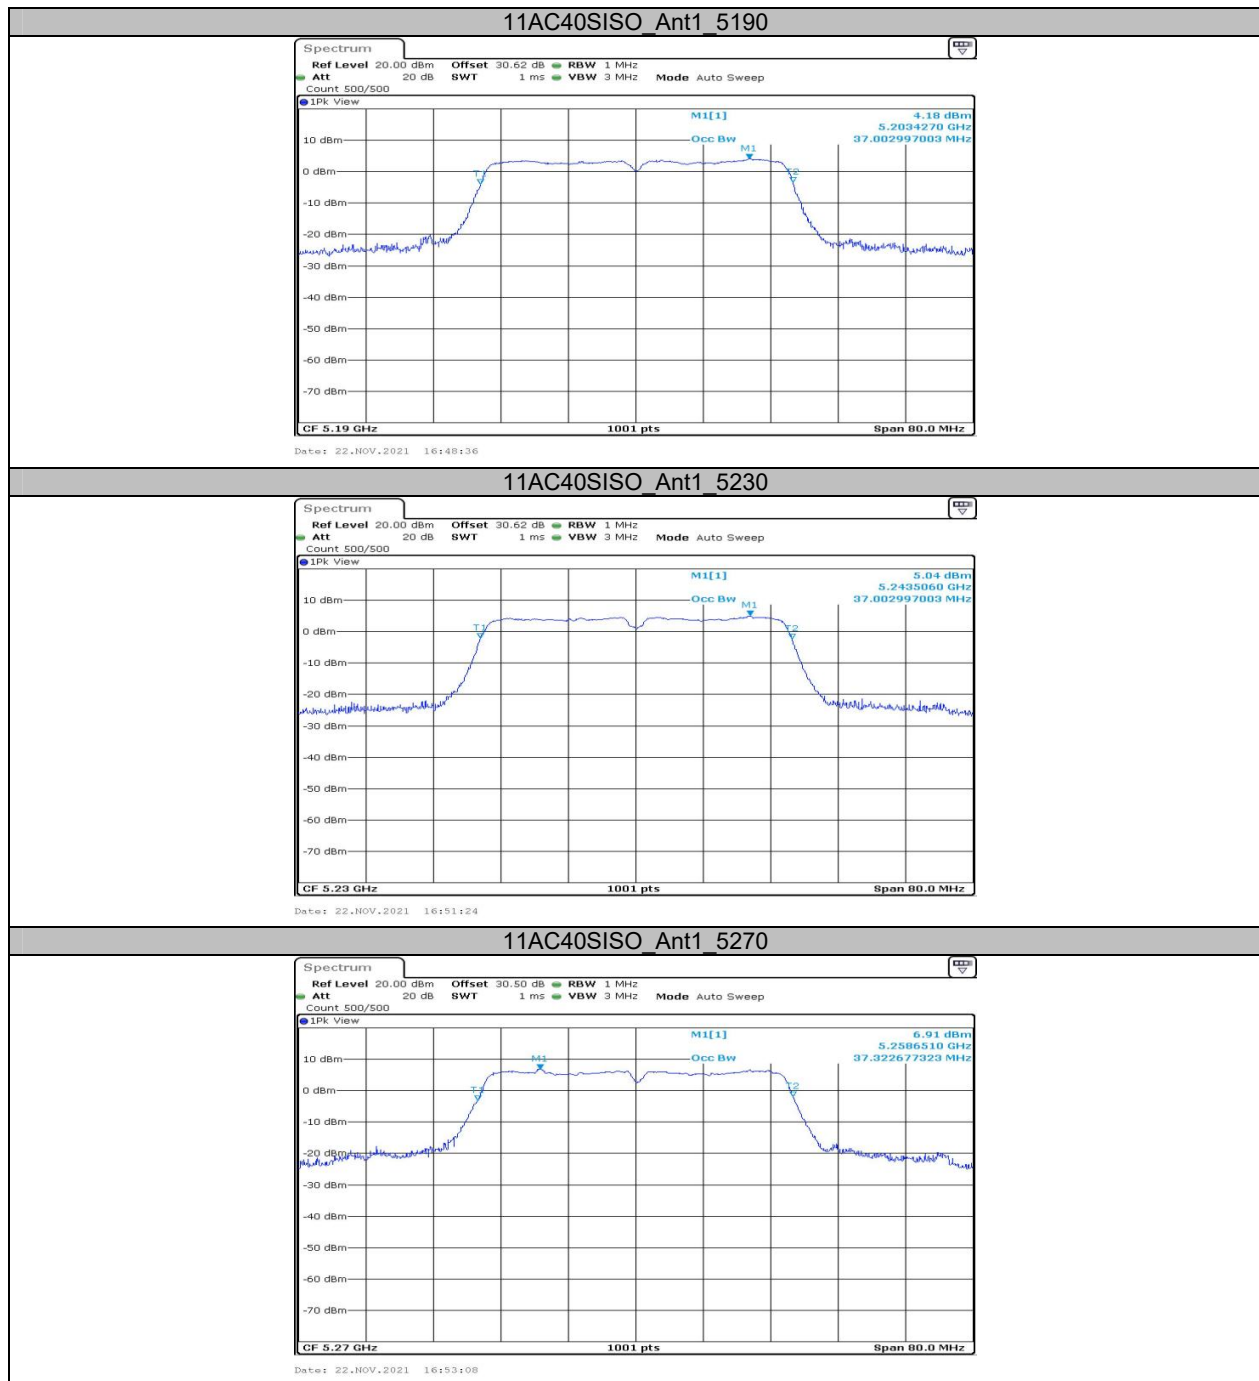

Test Graphs

11AC40SISO_Ant1_5310

11AC40SISO_Ant1_5510

11AC40SISO_Ant1_5550

Appendix A3: Min emission bandwidth Test Result

Test Mode	Antenna	Channel	6db EBW [MHz]	Limit[MHz]	Verdict
11A	Ant1	5745	16.400	0.5	PASS
		5785	16.400	0.5	PASS
		5825	16.400	0.5	PASS
11N20SISO	Ant1	5745	17.120	0.5	PASS
		5785	17.360	0.5	PASS
		5825	17.600	0.5	PASS
11N40SISO	Ant1	5755	35.360	0.5	PASS
		5795	35.680	0.5	PASS
11AC20SISO	Ant1	5745	17.680	0.5	PASS
		5785	17.400	0.5	PASS
		5825	16.920	0.5	PASS
11AC40SISO	Ant1	5755	35.520	0.5	PASS
		5795	35.520	0.5	PASS
11AC80SISO	Ant1	5775	75.520	0.5	PASS

Test Graphs