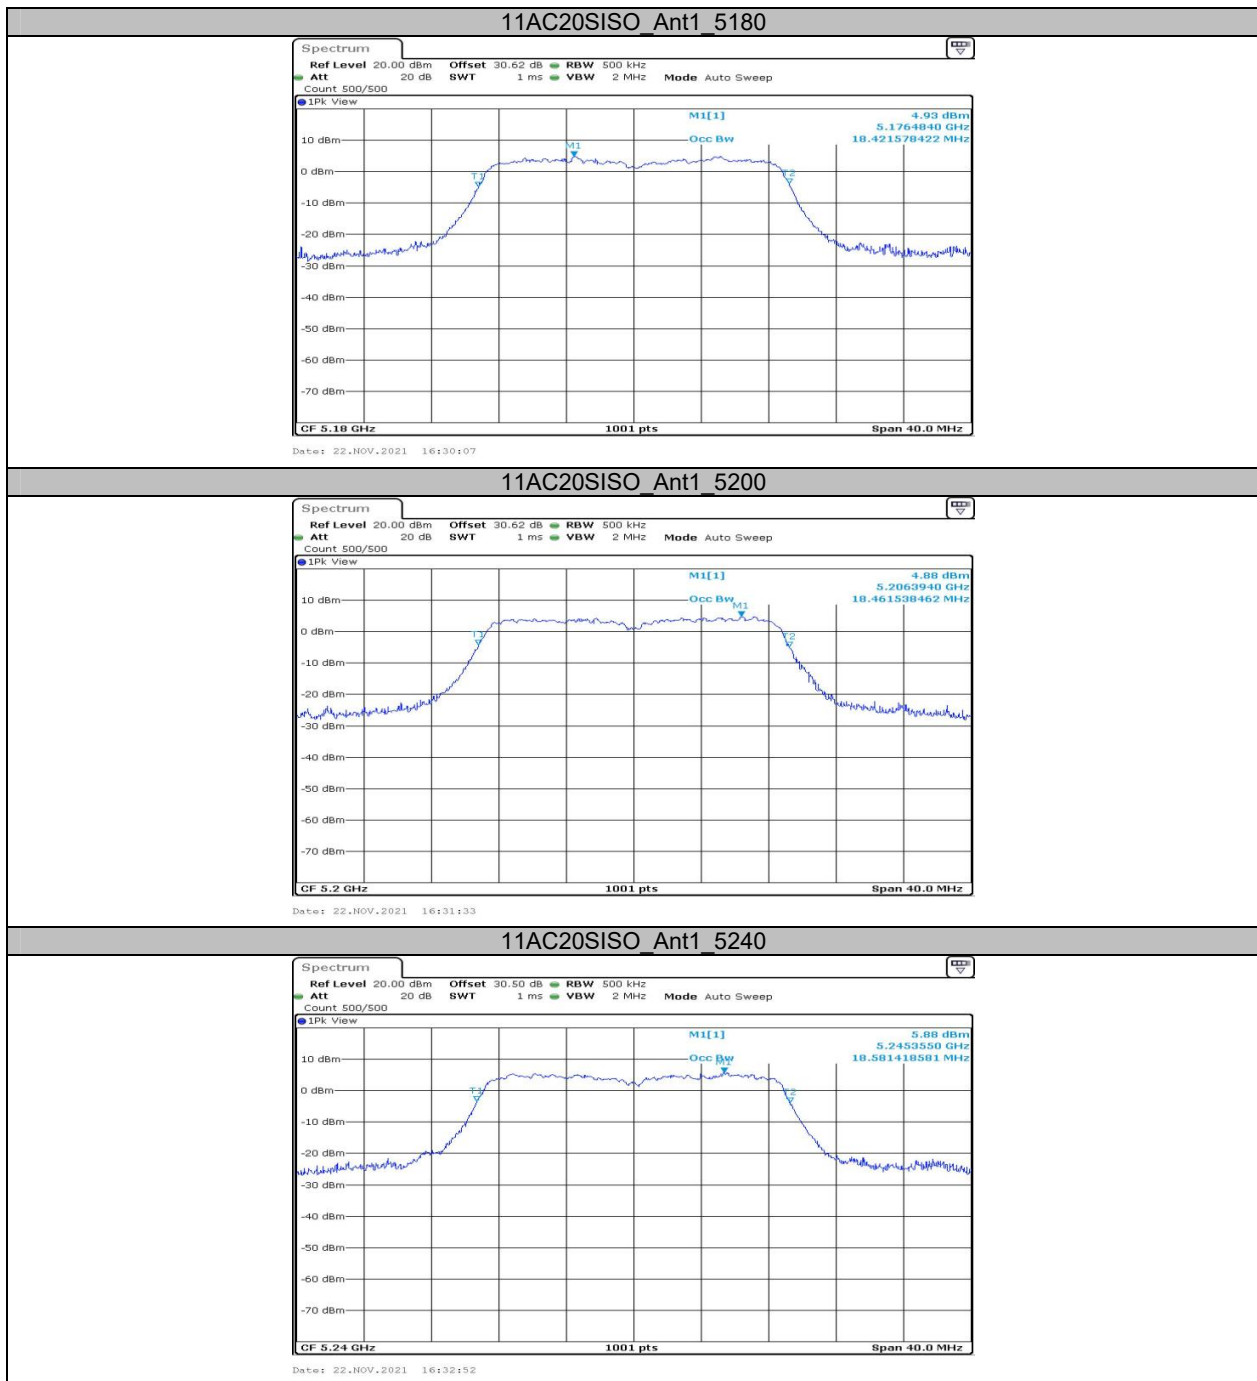

		5530	77.203	---	PASS
		5610	76.723	---	PASS
		5775	77.043	---	PASS

Note: for 5150-5250MHz band, no transmitted signal in 99% occupied bandwidth extends into U-NII-2A band.
for 5725-5850MHz band, no transmitted signal in 99% occupied bandwidth extends into U-NII-2C band.

Test Graphs

11AC40SISO_Ant1_5310

11AC40SISO_Ant1_5510

11AC40SISO_Ant1_5550

Appendix A3: Min emission bandwidth Test Result

Test Mode	Antenna	Channel	6db EBW [MHz]	Limit[MHz]	Verdict
11A	Ant1	5745	16.400	0.5	PASS
		5785	16.400	0.5	PASS
		5825	16.400	0.5	PASS
11N20SISO	Ant1	5745	17.120	0.5	PASS
		5785	17.360	0.5	PASS
		5825	17.600	0.5	PASS
11N40SISO	Ant1	5755	35.360	0.5	PASS
		5795	35.680	0.5	PASS
11AC20SISO	Ant1	5745	17.680	0.5	PASS
		5785	17.400	0.5	PASS
		5825	16.920	0.5	PASS
11AC40SISO	Ant1	5755	35.520	0.5	PASS
		5795	35.520	0.5	PASS
11AC80SISO	Ant1	5775	75.520	0.5	PASS

Test Graphs