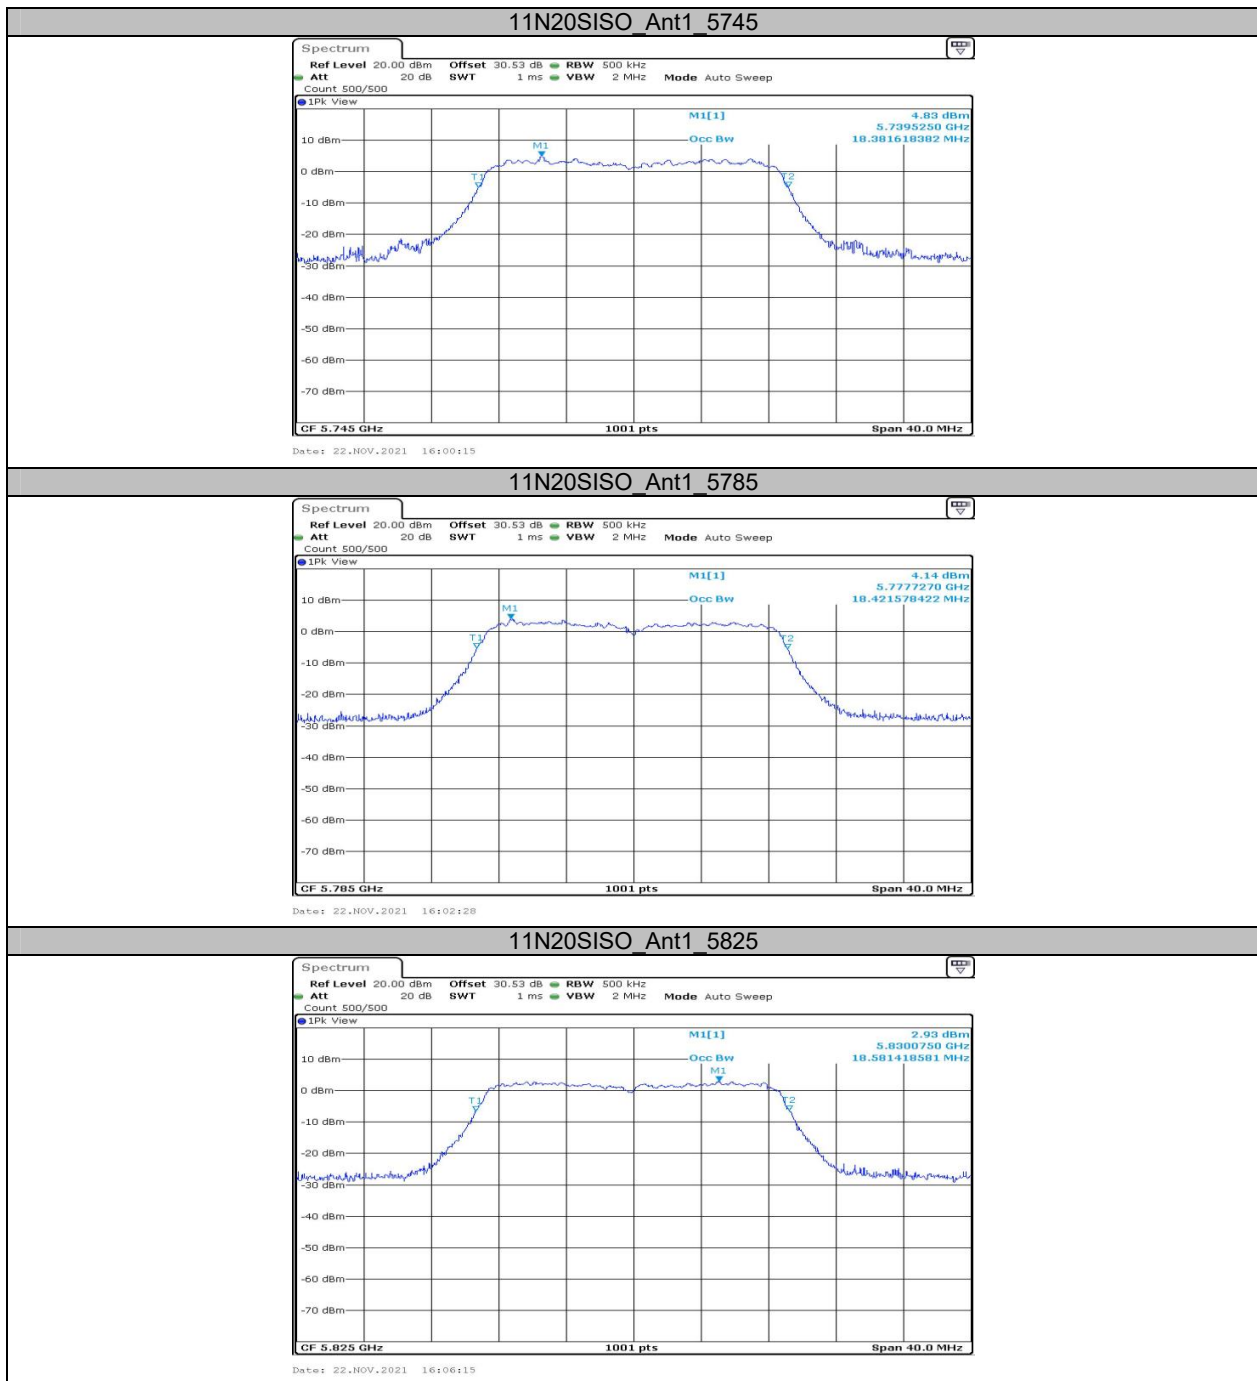

		5530	77.203	---	PASS
		5610	76.723	---	PASS
		5775	77.043	---	PASS

Note: for 5150-5250MHz band, no transmitted signal in 99% occupied bandwidth extends into U-NII-2A band.
for 5725-5850MHz band, no transmitted signal in 99% occupied bandwidth extends into U-NII-2C band.

Test Graphs

11AC40SISO_Ant1_5310

11AC40SISO_Ant1_5510

11AC40SISO_Ant1_5550

Appendix A3: Min emission bandwidth Test Result

Test Mode	Antenna	Channel	6db EBW [MHz]	Limit[MHz]	Verdict
11A	Ant1	5745	16.400	0.5	PASS
		5785	16.400	0.5	PASS
		5825	16.400	0.5	PASS
11N20SISO	Ant1	5745	17.120	0.5	PASS
		5785	17.360	0.5	PASS
		5825	17.600	0.5	PASS
11N40SISO	Ant1	5755	35.360	0.5	PASS
		5795	35.680	0.5	PASS
11AC20SISO	Ant1	5745	17.680	0.5	PASS
		5785	17.400	0.5	PASS
		5825	16.920	0.5	PASS
11AC40SISO	Ant1	5755	35.520	0.5	PASS
		5795	35.520	0.5	PASS
11AC80SISO	Ant1	5775	75.520	0.5	PASS

Test Graphs