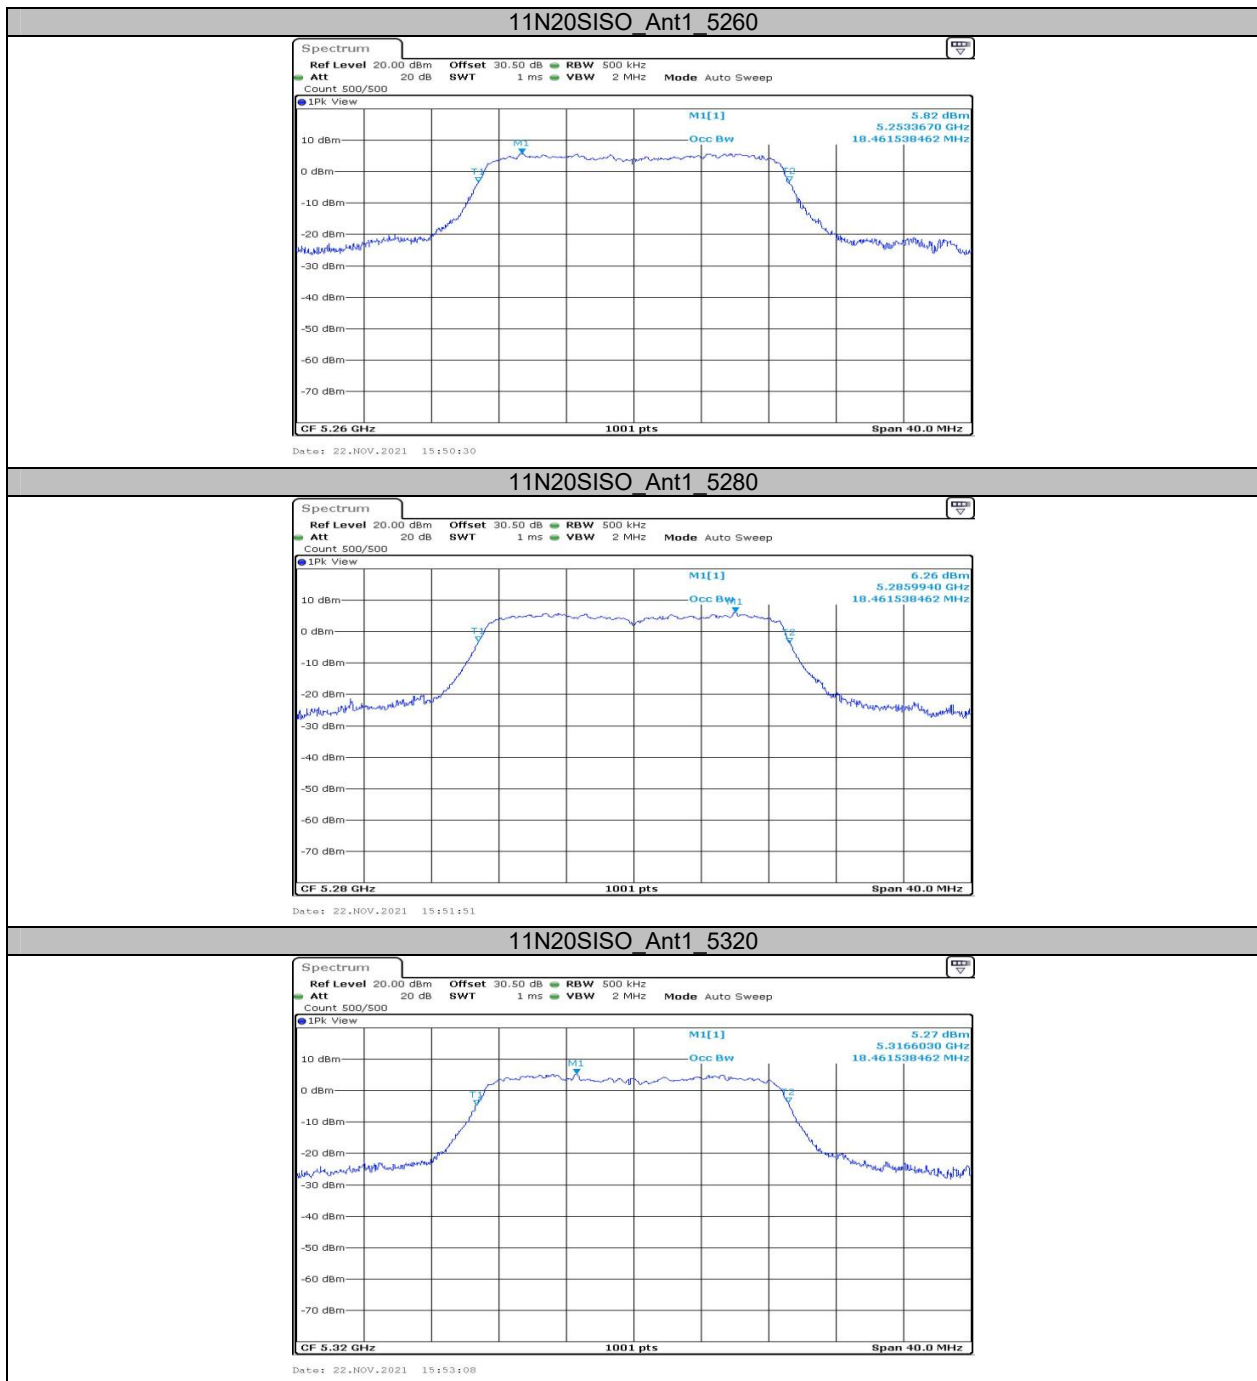

		5530	77.203	---	PASS
		5610	76.723	---	PASS
		5775	77.043	---	PASS

Note: for 5150-5250MHz band, no transmitted signal in 99% occupied bandwidth extends into U-NII-2A band.
for 5725-5850MHz band, no transmitted signal in 99% occupied bandwidth extends into U-NII-2C band.

Test Graphs

11AC40SISO_Ant1_5310

11AC40SISO_Ant1_5510

11AC40SISO_Ant1_5550

Appendix A3: Min emission bandwidth Test Result

Test Mode	Antenna	Channel	6db EBW [MHz]	Limit[MHz]	Verdict
11A	Ant1	5745	16.400	0.5	PASS
		5785	16.400	0.5	PASS
		5825	16.400	0.5	PASS
11N20SISO	Ant1	5745	17.120	0.5	PASS
		5785	17.360	0.5	PASS
		5825	17.600	0.5	PASS
11N40SISO	Ant1	5755	35.360	0.5	PASS
		5795	35.680	0.5	PASS
11AC20SISO	Ant1	5745	17.680	0.5	PASS
		5785	17.400	0.5	PASS
		5825	16.920	0.5	PASS
11AC40SISO	Ant1	5755	35.520	0.5	PASS
		5795	35.520	0.5	PASS
11AC80SISO	Ant1	5775	75.520	0.5	PASS

Test Graphs