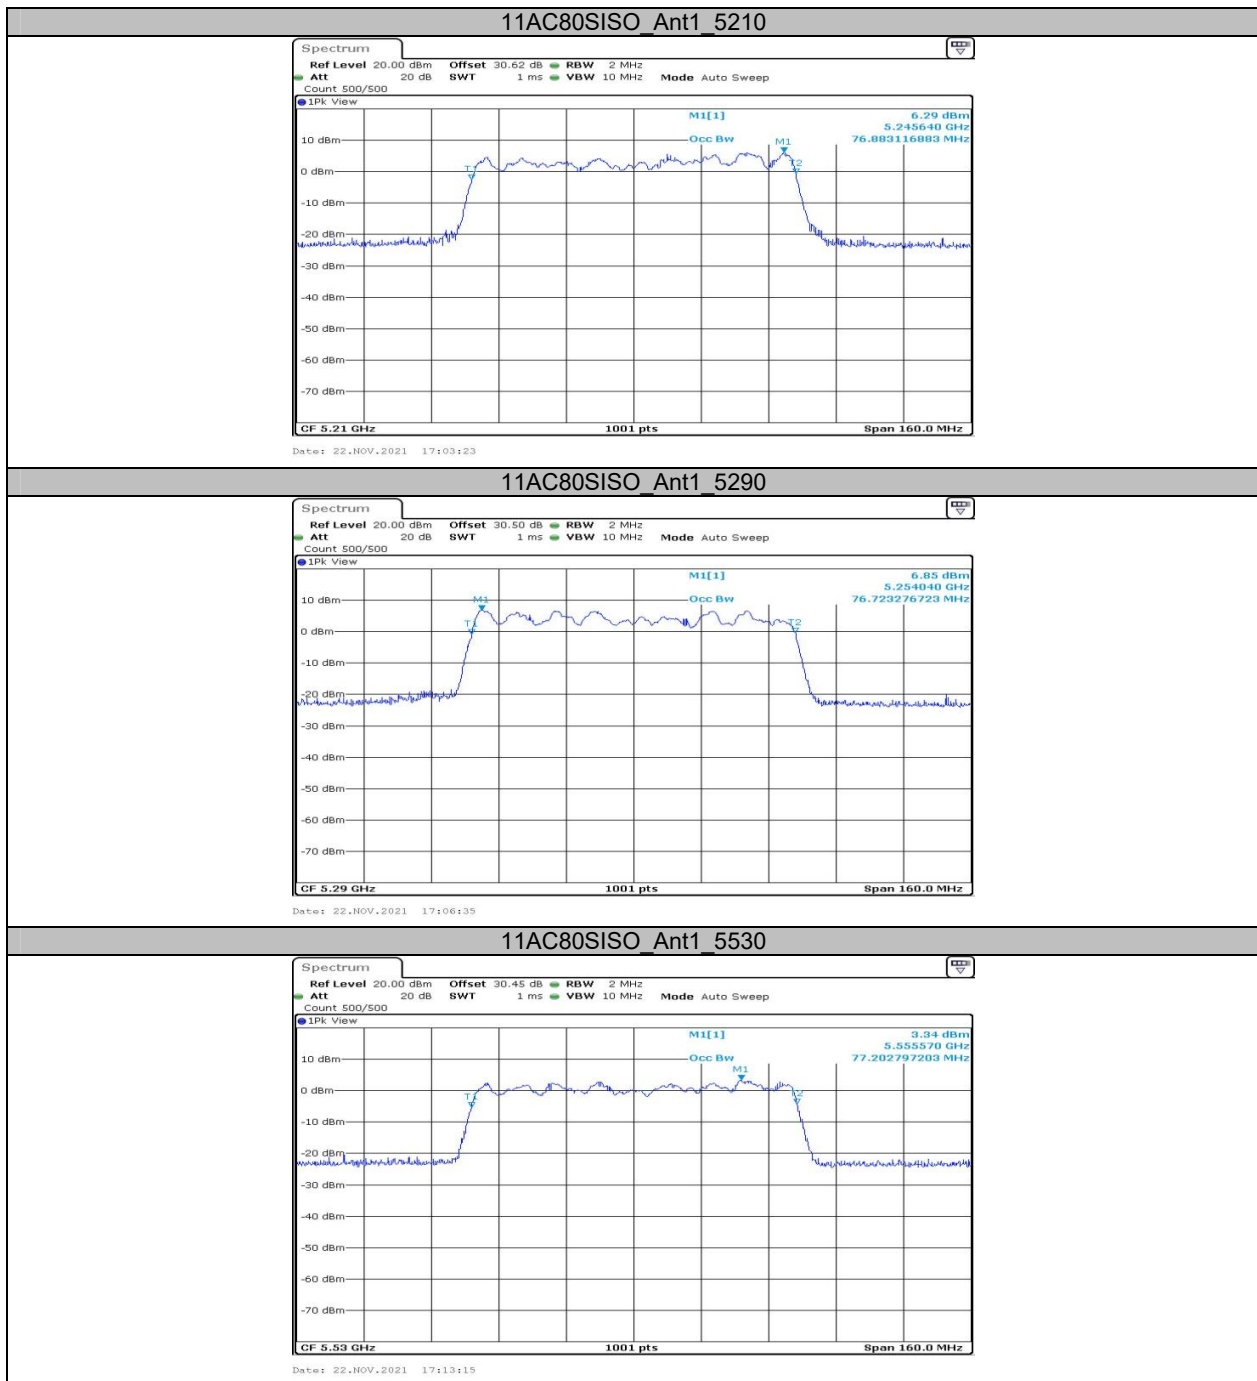

		5530	77.203	---	PASS
		5610	76.723	---	PASS
		5775	77.043	---	PASS

Note: for 5150-5250MHz band, no transmitted signal in 99% occupied bandwidth extends into U-NII-2A band.
for 5725-5850MHz band, no transmitted signal in 99% occupied bandwidth extends into U-NII-2C band.

Test Graphs

11AC40SISO_Ant1_5310

11AC40SISO_Ant1_5510

11AC40SISO_Ant1_5550

Appendix A3: Min emission bandwidth Test Result

Test Mode	Antenna	Channel	6db EBW [MHz]	Limit[MHz]	Verdict
11A	Ant1	5745	16.400	0.5	PASS
		5785	16.400	0.5	PASS
		5825	16.400	0.5	PASS
11N20SISO	Ant1	5745	17.120	0.5	PASS
		5785	17.360	0.5	PASS
		5825	17.600	0.5	PASS
11N40SISO	Ant1	5755	35.360	0.5	PASS
		5795	35.680	0.5	PASS
11AC20SISO	Ant1	5745	17.680	0.5	PASS
		5785	17.400	0.5	PASS
		5825	16.920	0.5	PASS
11AC40SISO	Ant1	5755	35.520	0.5	PASS
		5795	35.520	0.5	PASS
11AC80SISO	Ant1	5775	75.520	0.5	PASS

Test Graphs