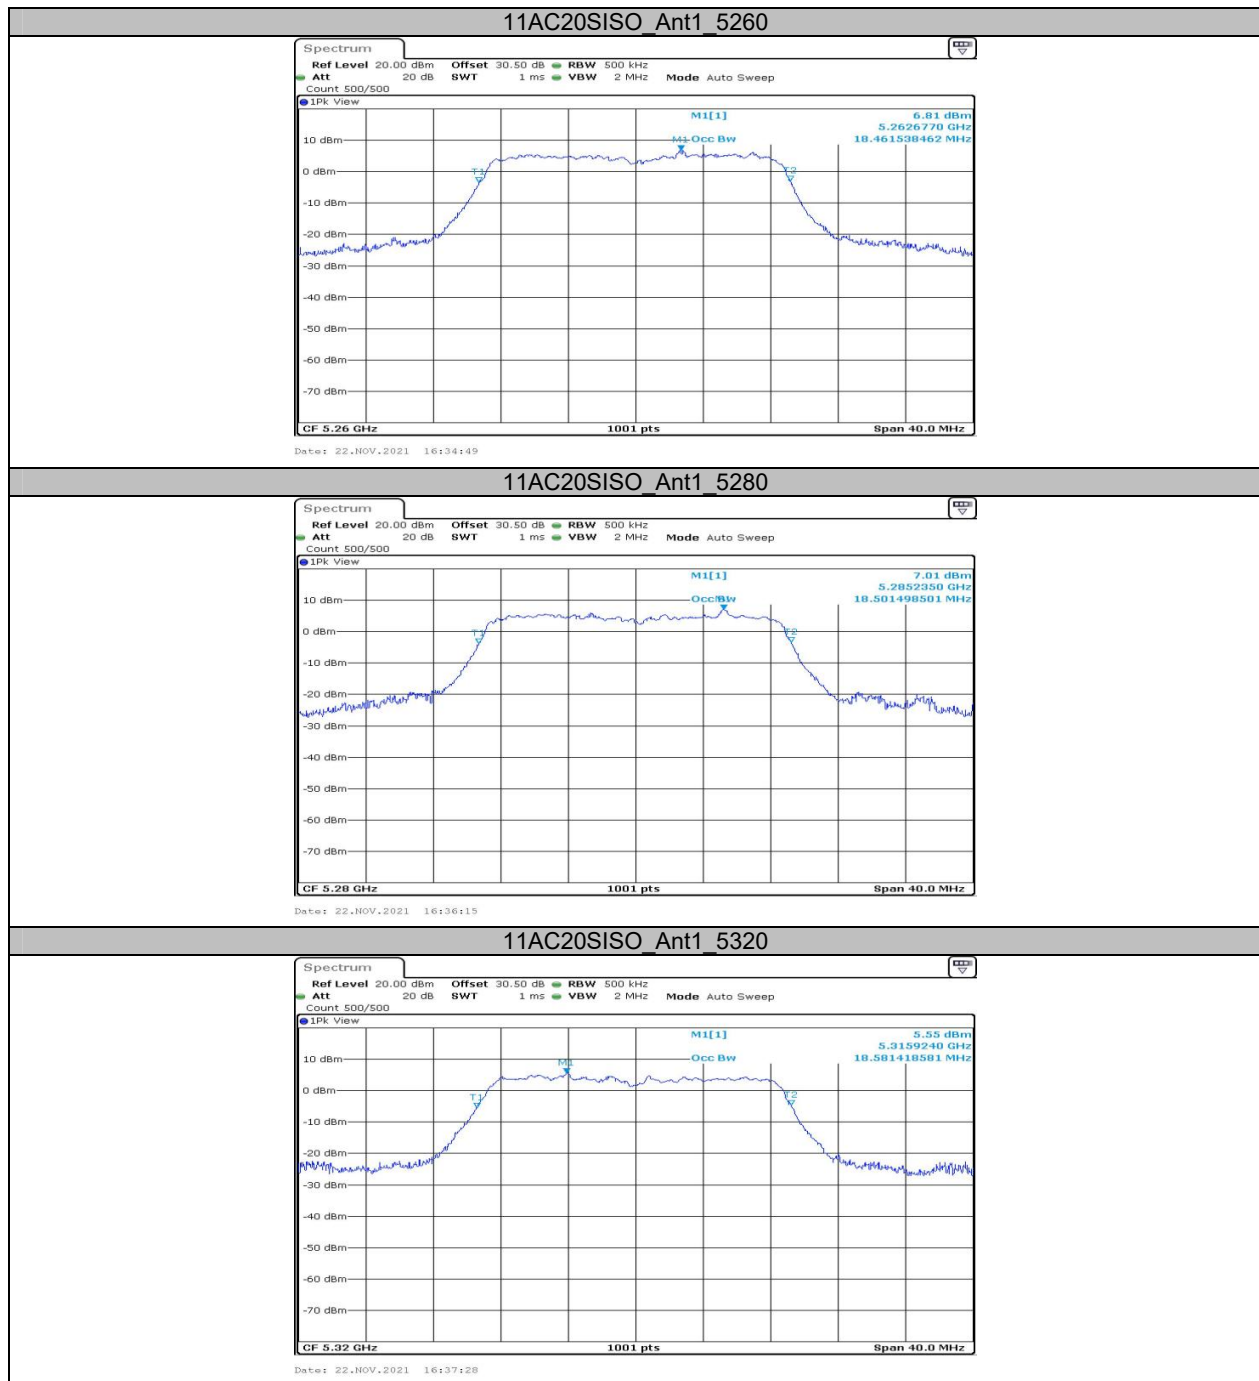

		5530	77.203	---	PASS
		5610	76.723	---	PASS
		5775	77.043	---	PASS

Note: for 5150-5250MHz band, no transmitted signal in 99% occupied bandwidth extends into U-NII-2A band.
for 5725-5850MHz band, no transmitted signal in 99% occupied bandwidth extends into U-NII-2C band.

Test Graphs

11AC40SISO_Ant1_5310

11AC40SISO_Ant1_5510

11AC40SISO_Ant1_5550

Appendix A3: Min emission bandwidth Test Result

Test Mode	Antenna	Channel	6db EBW [MHz]	Limit[MHz]	Verdict
11A	Ant1	5745	16.400	0.5	PASS
		5785	16.400	0.5	PASS
		5825	16.400	0.5	PASS
11N20SISO	Ant1	5745	17.120	0.5	PASS
		5785	17.360	0.5	PASS
		5825	17.600	0.5	PASS
11N40SISO	Ant1	5755	35.360	0.5	PASS
		5795	35.680	0.5	PASS
11AC20SISO	Ant1	5745	17.680	0.5	PASS
		5785	17.400	0.5	PASS
		5825	16.920	0.5	PASS
11AC40SISO	Ant1	5755	35.520	0.5	PASS
		5795	35.520	0.5	PASS
11AC80SISO	Ant1	5775	75.520	0.5	PASS

Test Graphs