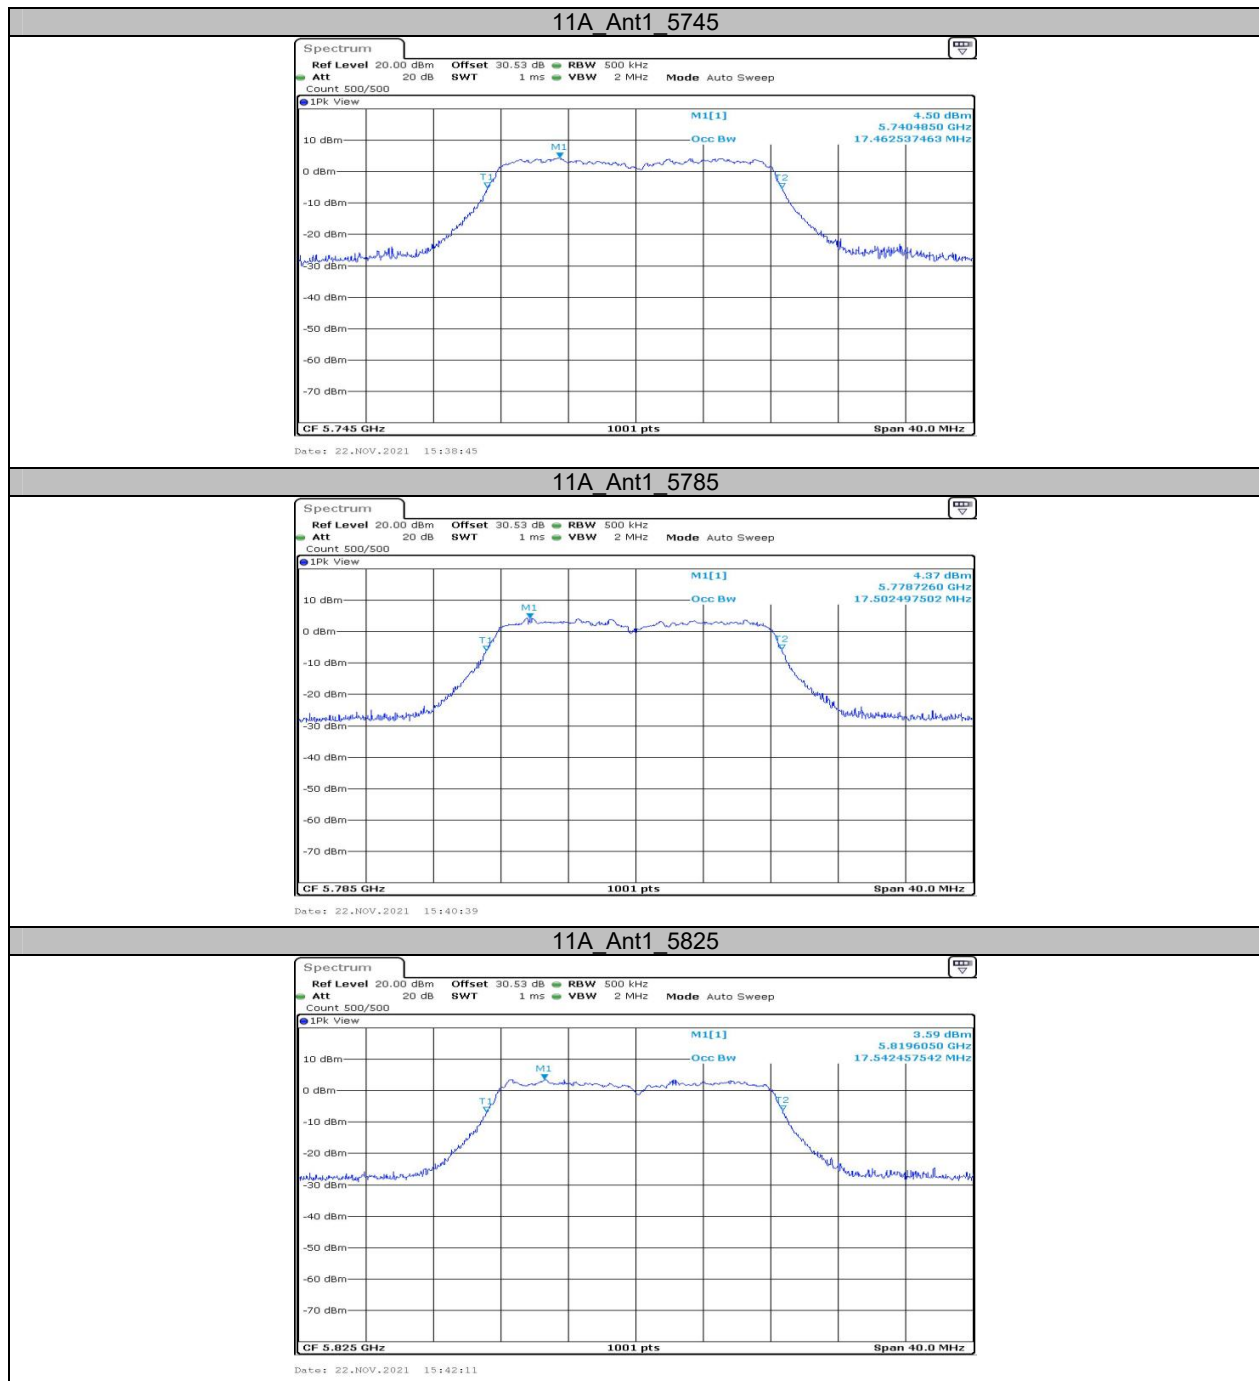

		5530	77.203	---	PASS
		5610	76.723	---	PASS
		5775	77.043	---	PASS

Note: for 5150-5250MHz band, no transmitted signal in 99% occupied bandwidth extends into U-NII-2A band.
for 5725-5850MHz band, no transmitted signal in 99% occupied bandwidth extends into U-NII-2C band.

Test Graphs

11AC40SISO_Ant1_5310

11AC40SISO_Ant1_5510

11AC40SISO_Ant1_5550

Appendix A3: Min emission bandwidth Test Result

Test Mode	Antenna	Channel	6db EBW [MHz]	Limit[MHz]	Verdict
11A	Ant1	5745	16.400	0.5	PASS
		5785	16.400	0.5	PASS
		5825	16.400	0.5	PASS
11N20SISO	Ant1	5745	17.120	0.5	PASS
		5785	17.360	0.5	PASS
		5825	17.600	0.5	PASS
11N40SISO	Ant1	5755	35.360	0.5	PASS
		5795	35.680	0.5	PASS
11AC20SISO	Ant1	5745	17.680	0.5	PASS
		5785	17.400	0.5	PASS
		5825	16.920	0.5	PASS
11AC40SISO	Ant1	5755	35.520	0.5	PASS
		5795	35.520	0.5	PASS
11AC80SISO	Ant1	5775	75.520	0.5	PASS

Test Graphs