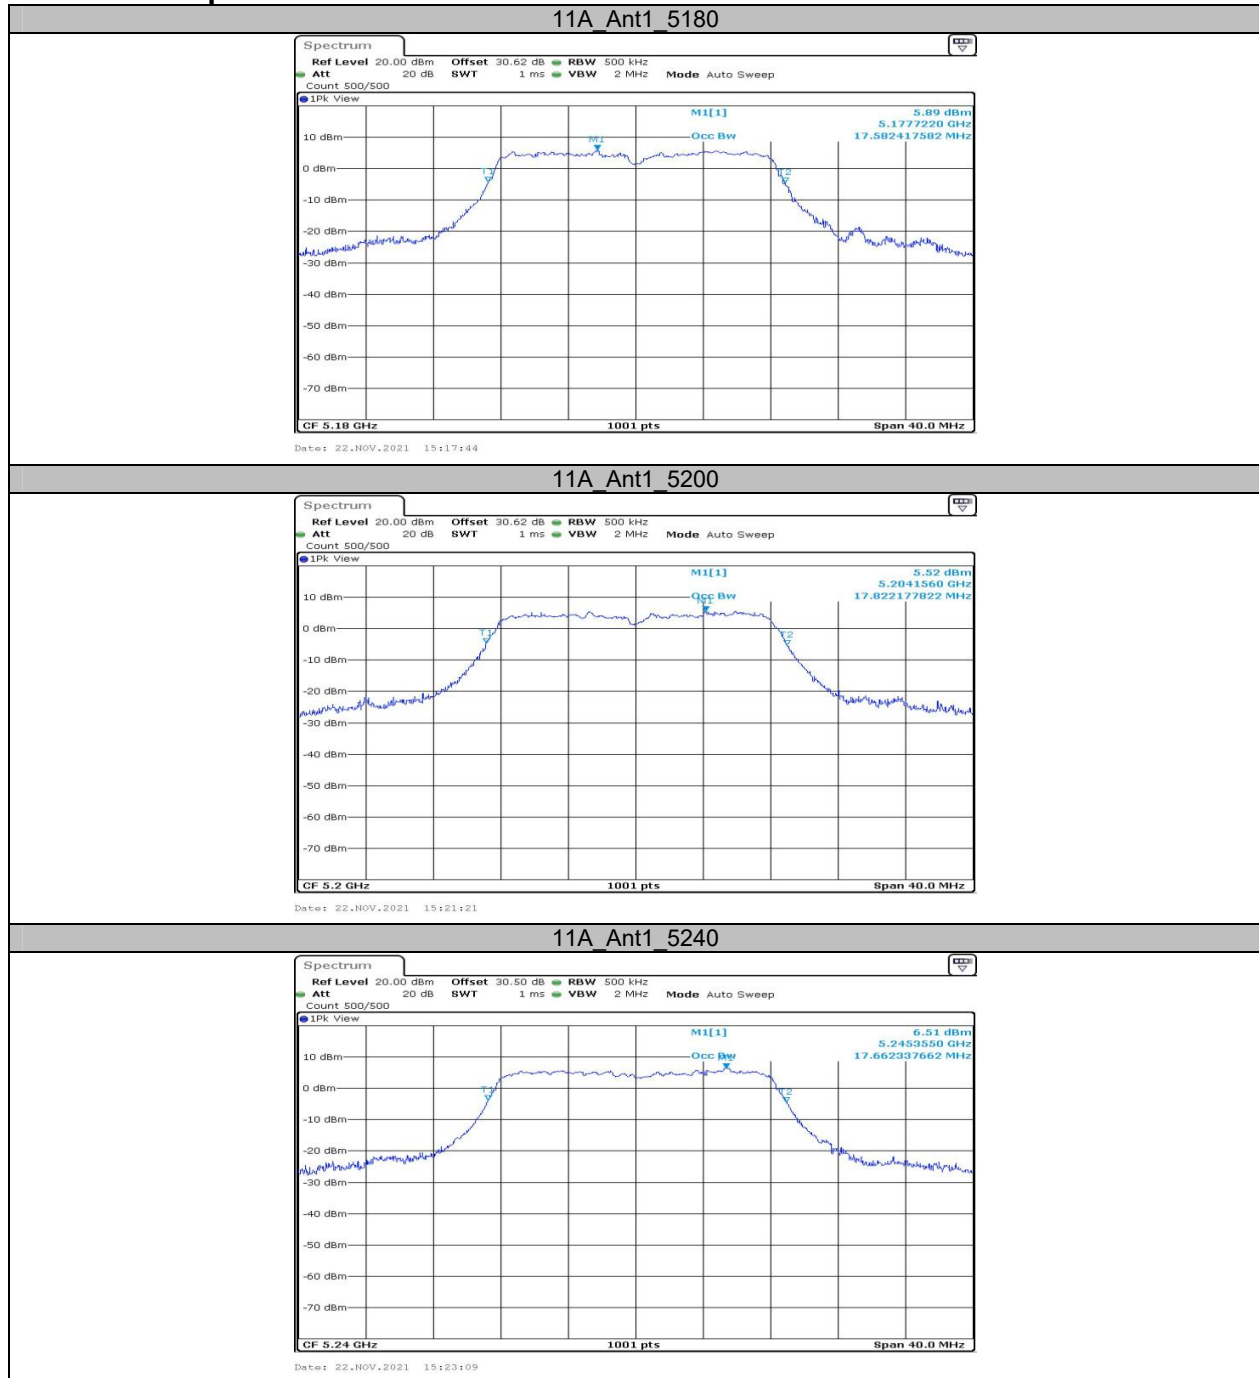

Test Graphs