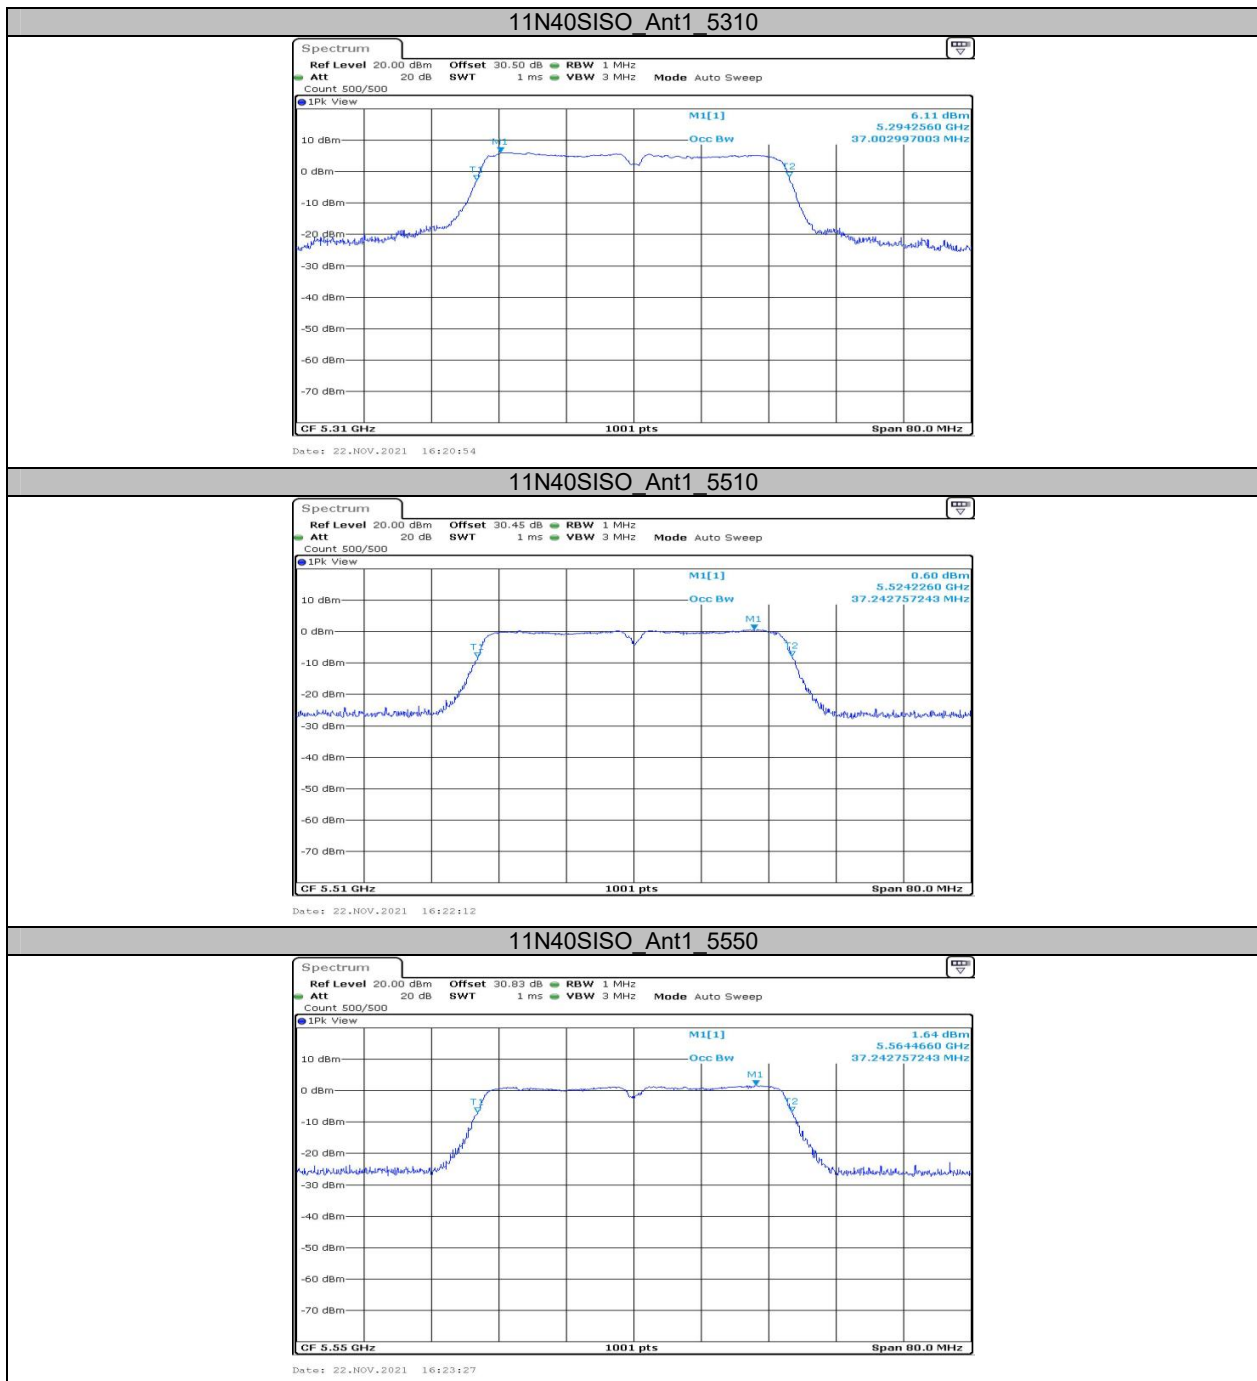

Test Graphs

11AC40SISO_Ant1_5310

11AC40SISO_Ant1_5510

11AC40SISO_Ant1_5550

Appendix A3: Min emission bandwidth Test Result

Test Mode	Antenna	Channel	6db EBW [MHz]	Limit[MHz]	Verdict
11A	Ant1	5745	16.400	0.5	PASS
		5785	16.400	0.5	PASS
		5825	16.400	0.5	PASS
11N20SISO	Ant1	5745	17.120	0.5	PASS
		5785	17.360	0.5	PASS
		5825	17.600	0.5	PASS
11N40SISO	Ant1	5755	35.360	0.5	PASS
		5795	35.680	0.5	PASS
11AC20SISO	Ant1	5745	17.680	0.5	PASS
		5785	17.400	0.5	PASS
		5825	16.920	0.5	PASS
11AC40SISO	Ant1	5755	35.520	0.5	PASS
		5795	35.520	0.5	PASS
11AC80SISO	Ant1	5775	75.520	0.5	PASS

Test Graphs