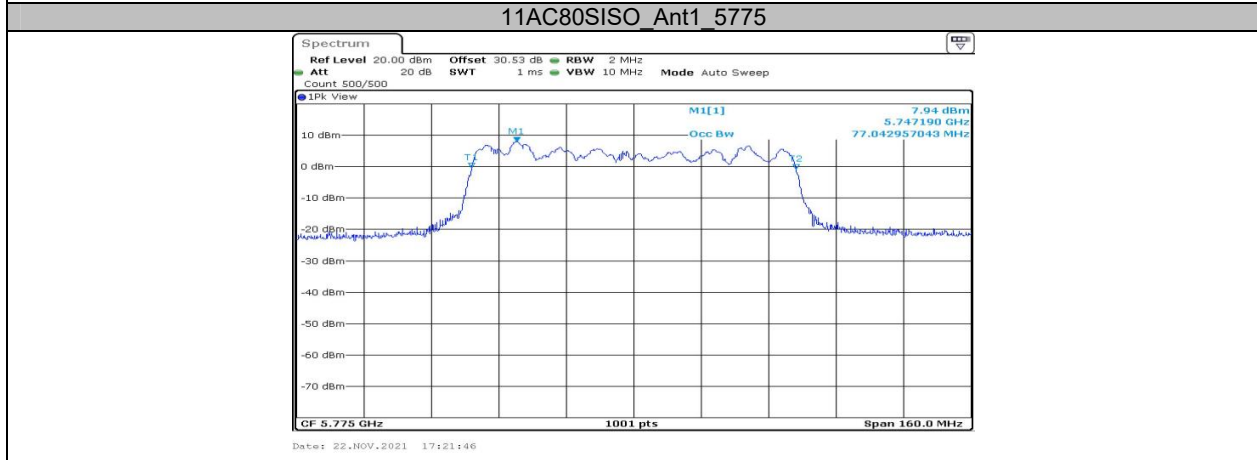

		5530	77.203	---	PASS
		5610	76.723	---	PASS
		5775	77.043	---	PASS

Note: for 5150-5250MHz band, no transmitted signal in 99% occupied bandwidth extends into U-NII-2A band.
for 5725-5850MHz band, no transmitted signal in 99% occupied bandwidth extends into U-NII-2C band.

Test Graphs

11AC40SISO_Ant1_5310

11AC40SISO_Ant1_5510

11AC40SISO_Ant1_5550

Appendix A3: Min emission bandwidth Test Result

Test Mode	Antenna	Channel	6db EBW [MHz]	Limit[MHz]	Verdict
11A	Ant1	5745	16.400	0.5	PASS
		5785	16.400	0.5	PASS
		5825	16.400	0.5	PASS
11N20SISO	Ant1	5745	17.120	0.5	PASS
		5785	17.360	0.5	PASS
		5825	17.600	0.5	PASS
11N40SISO	Ant1	5755	35.360	0.5	PASS
		5795	35.680	0.5	PASS
11AC20SISO	Ant1	5745	17.680	0.5	PASS
		5785	17.400	0.5	PASS
		5825	16.920	0.5	PASS
11AC40SISO	Ant1	5755	35.520	0.5	PASS
		5795	35.520	0.5	PASS
11AC80SISO	Ant1	5775	75.520	0.5	PASS

Test Graphs