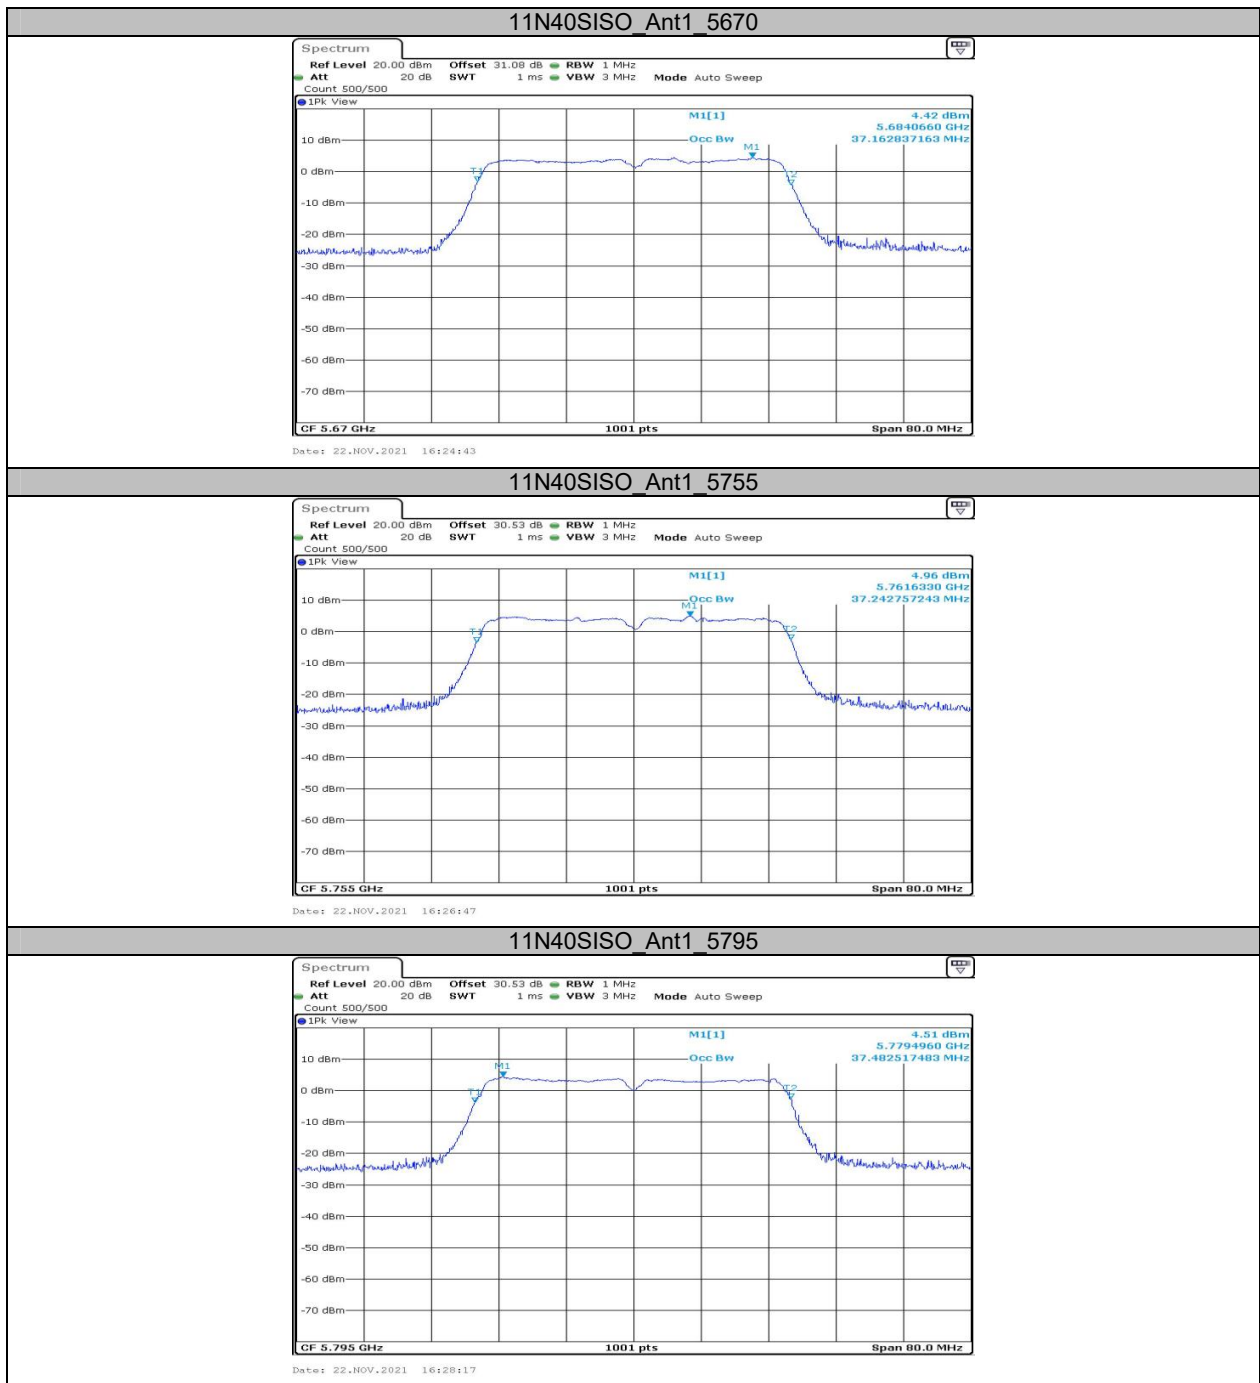

Test Graphs

11AC40SISO_Ant1_5310

11AC40SISO_Ant1_5510

11AC40SISO_Ant1_5550

Appendix A3: Min emission bandwidth Test Result

Test Mode	Antenna	Channel	6db EBW [MHz]	Limit[MHz]	Verdict
11A	Ant1	5745	16.400	0.5	PASS
		5785	16.400	0.5	PASS
		5825	16.400	0.5	PASS
11N20SISO	Ant1	5745	17.120	0.5	PASS
		5785	17.360	0.5	PASS
		5825	17.600	0.5	PASS
11N40SISO	Ant1	5755	35.360	0.5	PASS
		5795	35.680	0.5	PASS
11AC20SISO	Ant1	5745	17.680	0.5	PASS
		5785	17.400	0.5	PASS
		5825	16.920	0.5	PASS
11AC40SISO	Ant1	5755	35.520	0.5	PASS
		5795	35.520	0.5	PASS
11AC80SISO	Ant1	5775	75.520	0.5	PASS

Test Graphs