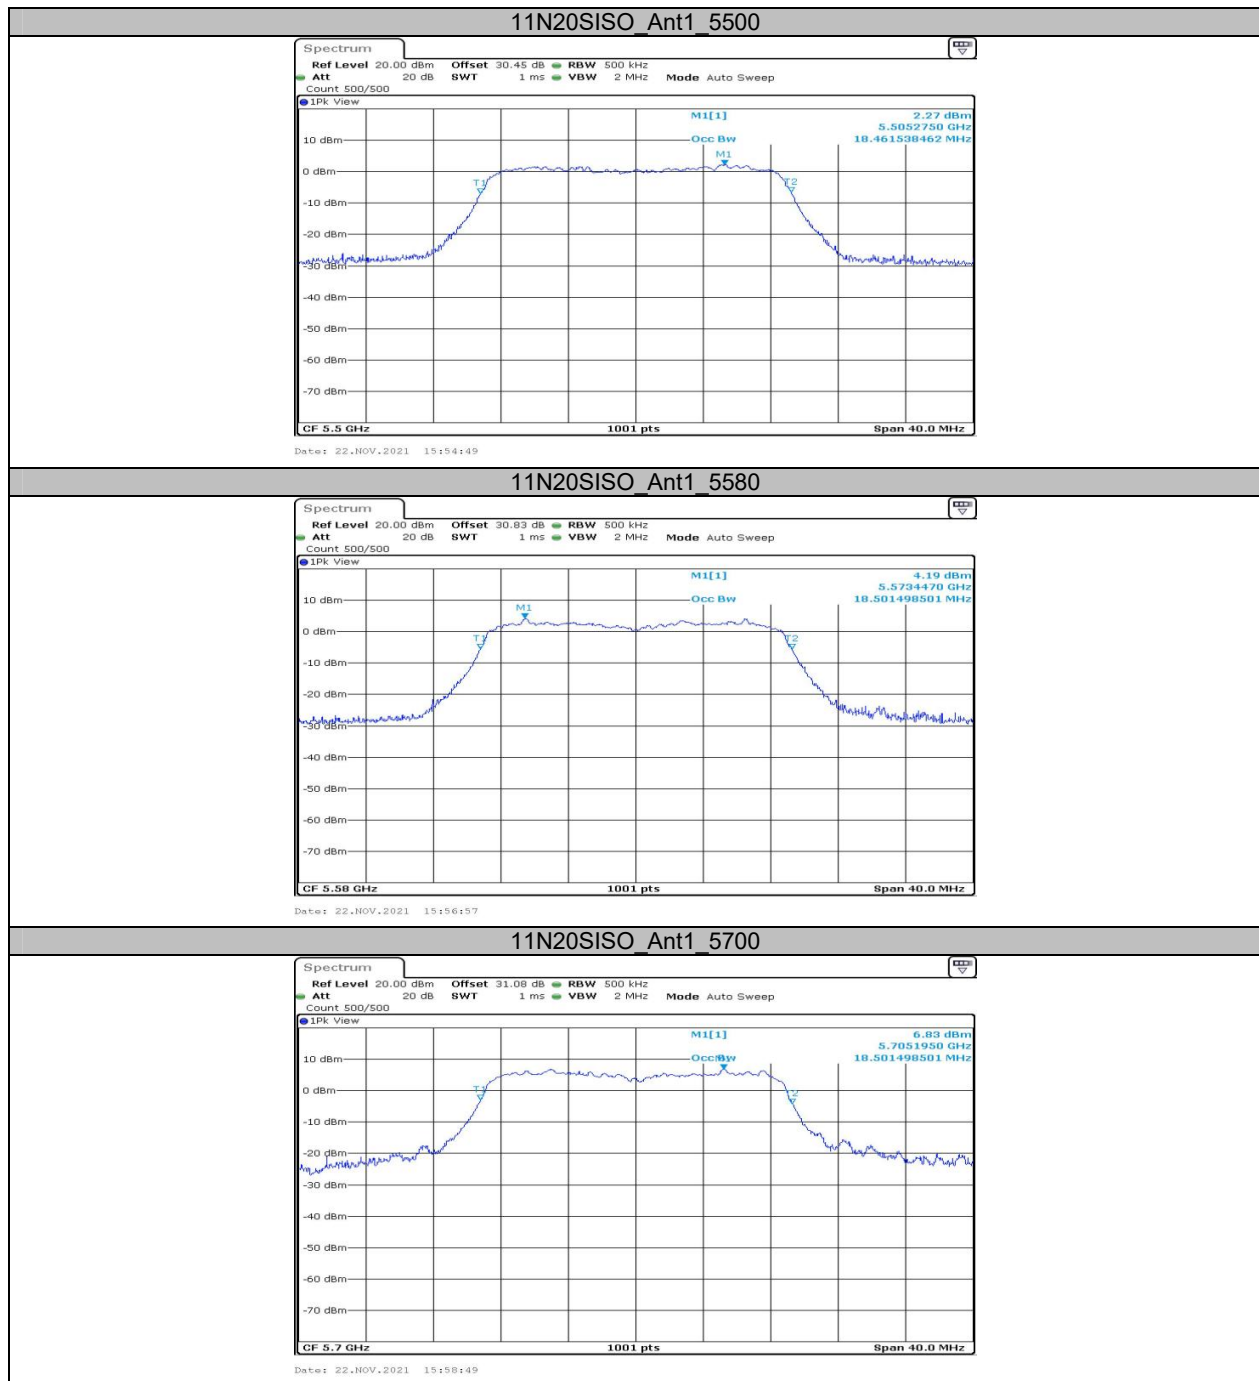

		5530	77.203	---	PASS
		5610	76.723	---	PASS
		5775	77.043	---	PASS

Note: for 5150-5250MHz band, no transmitted signal in 99% occupied bandwidth extends into U-NII-2A band.
for 5725-5850MHz band, no transmitted signal in 99% occupied bandwidth extends into U-NII-2C band.

Test Graphs

11AC40SISO_Ant1_5310

11AC40SISO_Ant1_5510

11AC40SISO_Ant1_5550

Appendix A3: Min emission bandwidth Test Result

Test Mode	Antenna	Channel	6db EBW [MHz]	Limit[MHz]	Verdict
11A	Ant1	5745	16.400	0.5	PASS
		5785	16.400	0.5	PASS
		5825	16.400	0.5	PASS
11N20SISO	Ant1	5745	17.120	0.5	PASS
		5785	17.360	0.5	PASS
		5825	17.600	0.5	PASS
11N40SISO	Ant1	5755	35.360	0.5	PASS
		5795	35.680	0.5	PASS
11AC20SISO	Ant1	5745	17.680	0.5	PASS
		5785	17.400	0.5	PASS
		5825	16.920	0.5	PASS
11AC40SISO	Ant1	5755	35.520	0.5	PASS
		5795	35.520	0.5	PASS
11AC80SISO	Ant1	5775	75.520	0.5	PASS

Test Graphs