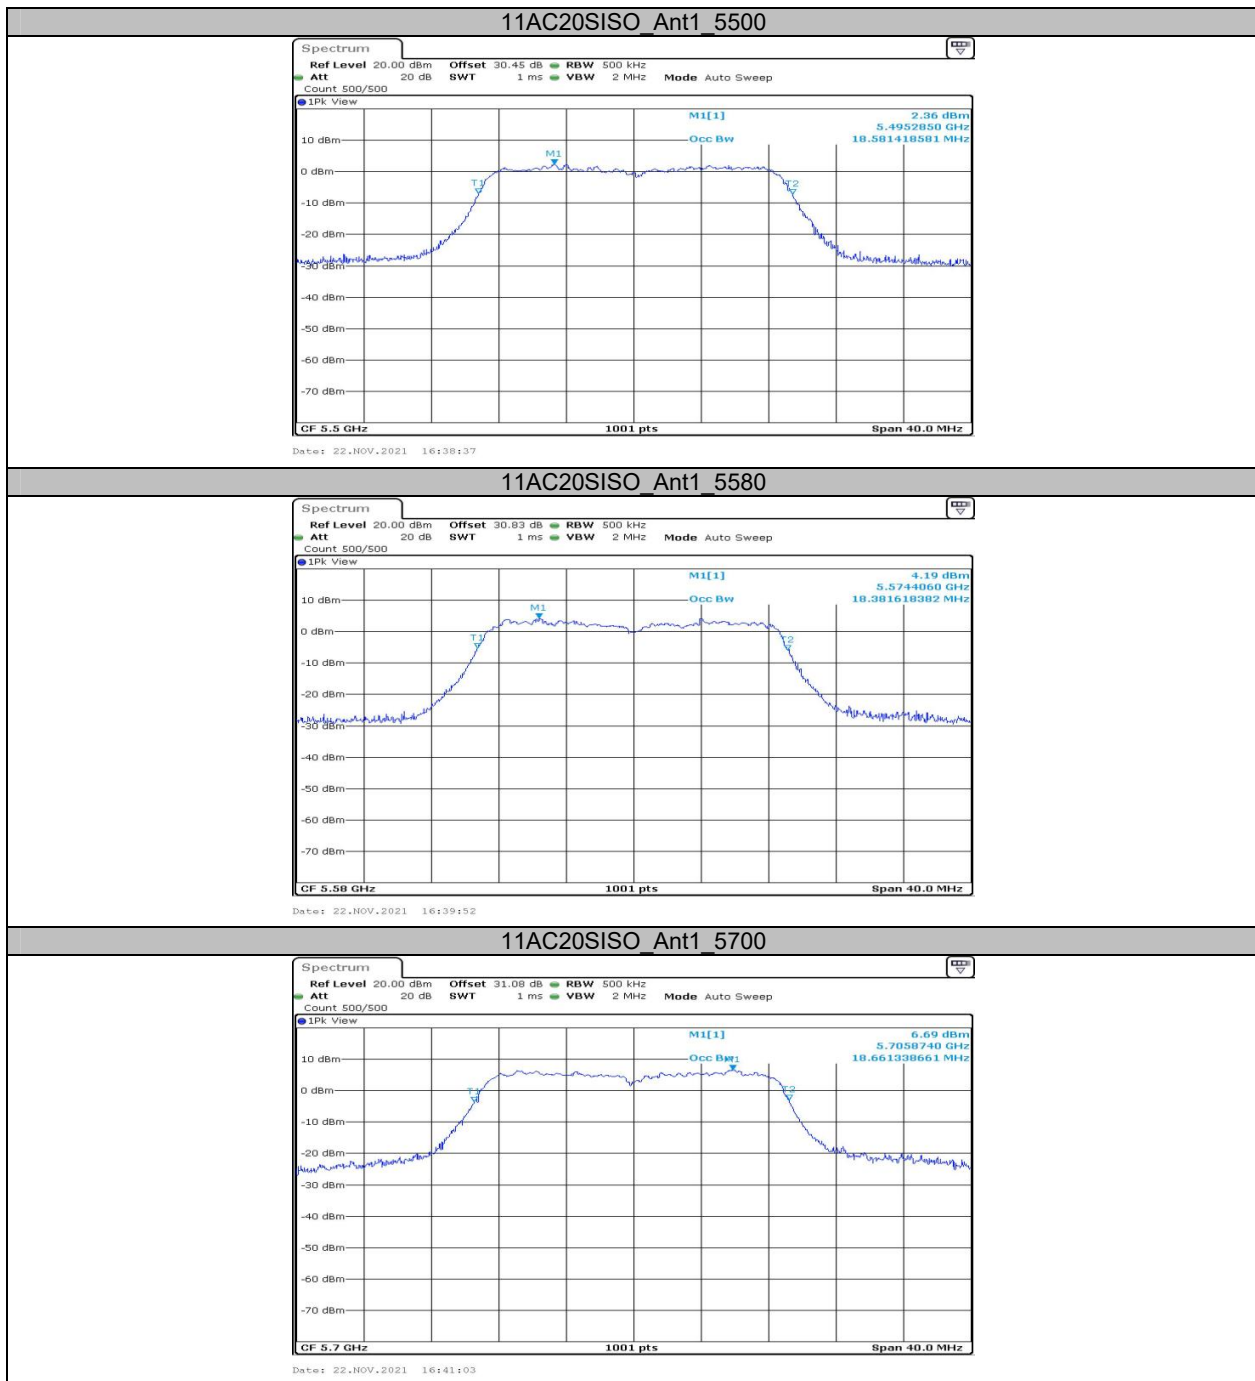

		5530	77.203	---	PASS
		5610	76.723	---	PASS
		5775	77.043	---	PASS

Note: for 5150-5250MHz band, no transmitted signal in 99% occupied bandwidth extends into U-NII-2A band.
for 5725-5850MHz band, no transmitted signal in 99% occupied bandwidth extends into U-NII-2C band.

Test Graphs

11AC40SISO_Ant1_5310

11AC40SISO_Ant1_5510

11AC40SISO_Ant1_5550

Appendix A3: Min emission bandwidth Test Result

Test Mode	Antenna	Channel	6db EBW [MHz]	Limit[MHz]	Verdict
11A	Ant1	5745	16.400	0.5	PASS
		5785	16.400	0.5	PASS
		5825	16.400	0.5	PASS
11N20SISO	Ant1	5745	17.120	0.5	PASS
		5785	17.360	0.5	PASS
		5825	17.600	0.5	PASS
11N40SISO	Ant1	5755	35.360	0.5	PASS
		5795	35.680	0.5	PASS
11AC20SISO	Ant1	5745	17.680	0.5	PASS
		5785	17.400	0.5	PASS
		5825	16.920	0.5	PASS
11AC40SISO	Ant1	5755	35.520	0.5	PASS
		5795	35.520	0.5	PASS
11AC80SISO	Ant1	5775	75.520	0.5	PASS

Test Graphs