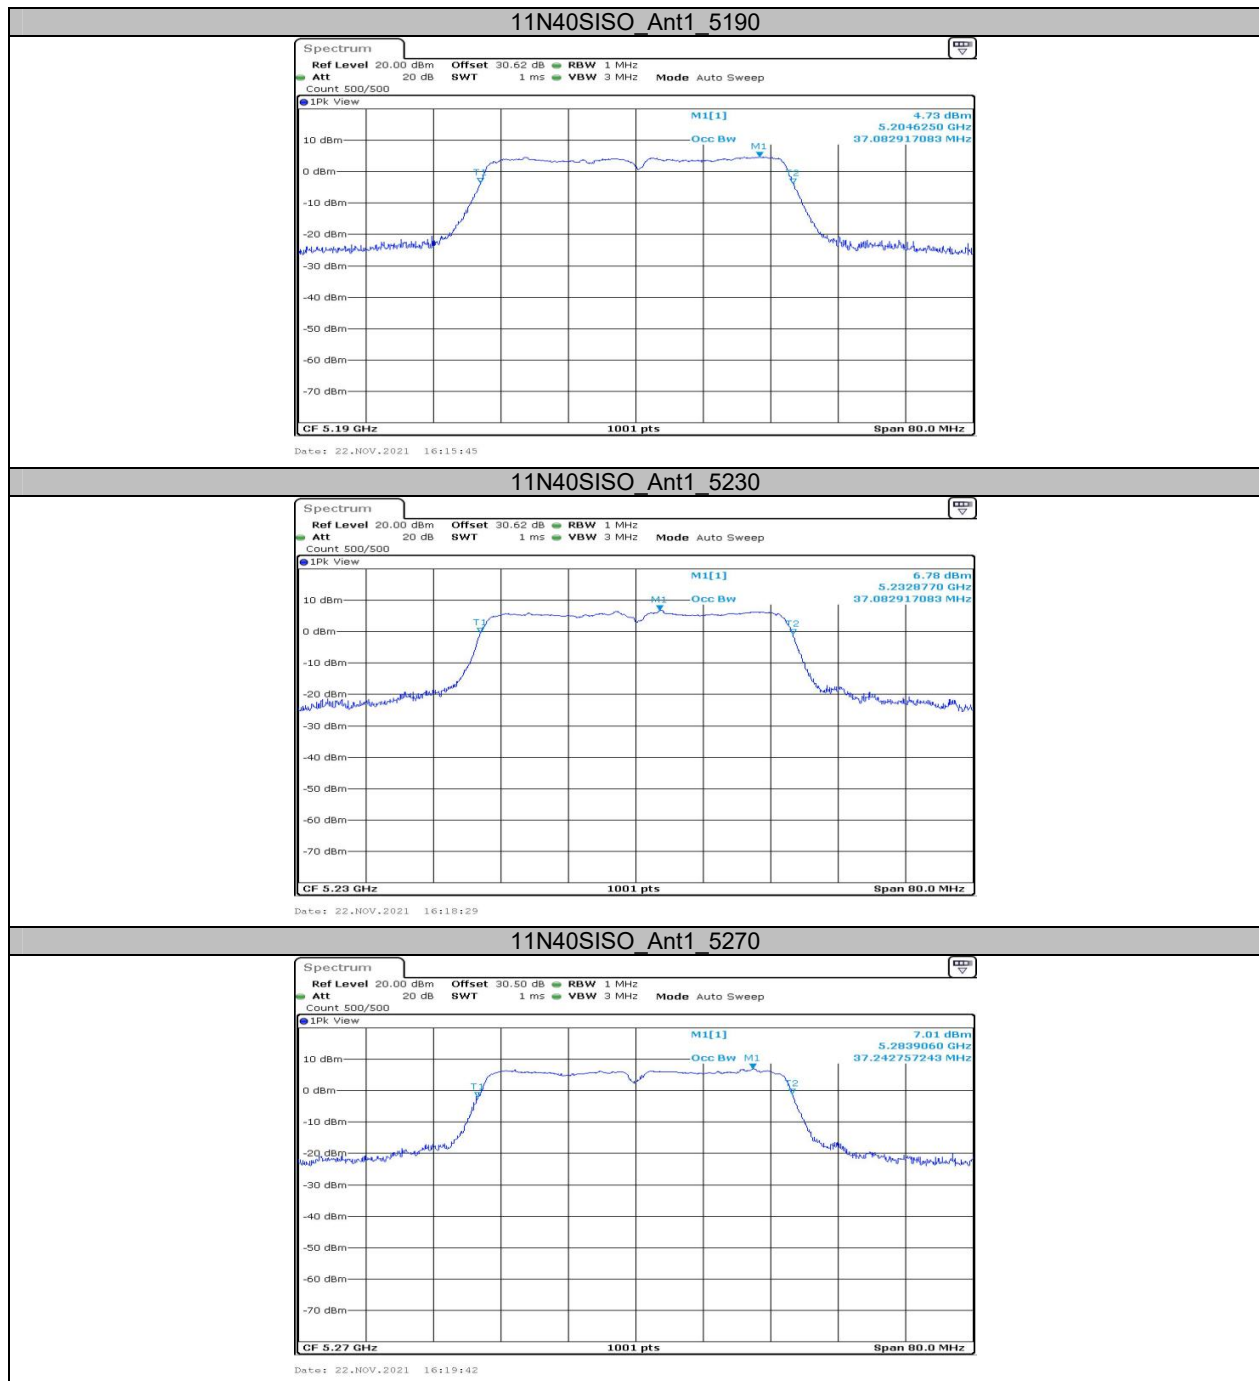

Test Graphs

11AC40SISO_Ant1_5310

11AC40SISO_Ant1_5510

11AC40SISO_Ant1_5550

Appendix A3: Min emission bandwidth Test Result

Test Mode	Antenna	Channel	6db EBW [MHz]	Limit[MHz]	Verdict
11A	Ant1	5745	16.400	0.5	PASS
		5785	16.400	0.5	PASS
		5825	16.400	0.5	PASS
11N20SISO	Ant1	5745	17.120	0.5	PASS
		5785	17.360	0.5	PASS
		5825	17.600	0.5	PASS
11N40SISO	Ant1	5755	35.360	0.5	PASS
		5795	35.680	0.5	PASS
11AC20SISO	Ant1	5745	17.680	0.5	PASS
		5785	17.400	0.5	PASS
		5825	16.920	0.5	PASS
11AC40SISO	Ant1	5755	35.520	0.5	PASS
		5795	35.520	0.5	PASS
11AC80SISO	Ant1	5775	75.520	0.5	PASS

Test Graphs