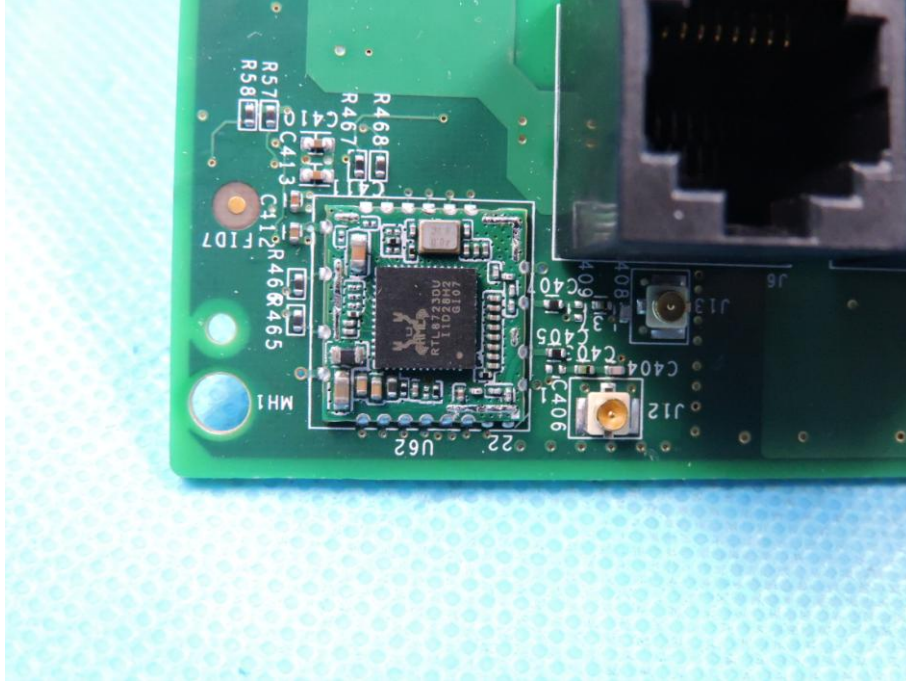

APPENDIX-PHOTOGRAPHS OF EUT CONSTRUCTIONAL DETAILS

FCC ID:XAK445HD

IC:3808A-445HD

Photo 1

Photo 2

Photo 3

Photo 4

Photo 7