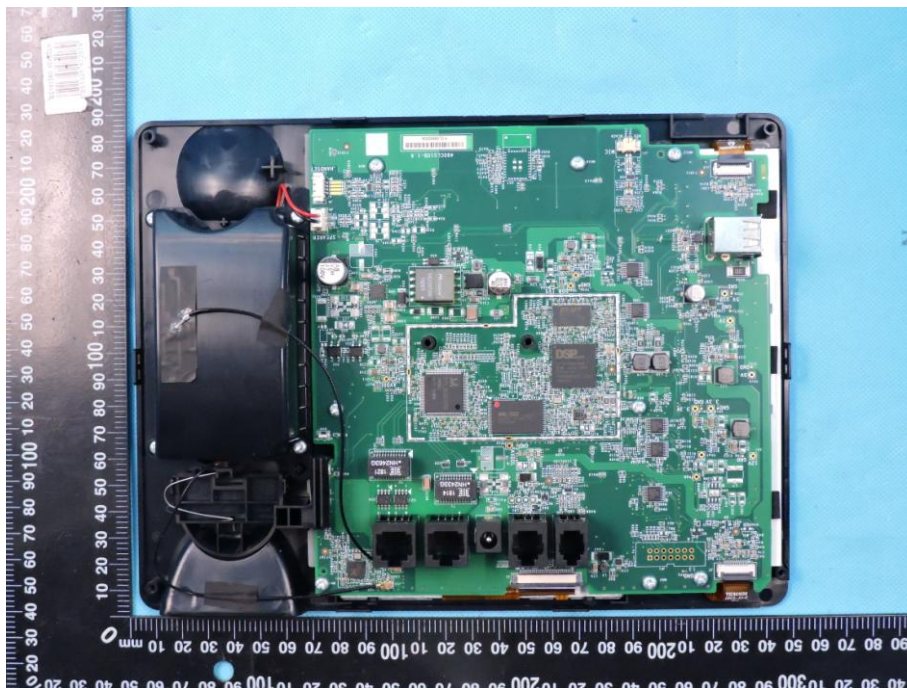

APPENDIX-PHOTOGRAPHS OF EUT CONSTRUCTIONAL DETAILS

FCC ID:XAK445HD

IC:3808A-445HD

Photo 1

Photo 2

Photo 3

Photo 4

Photo 7