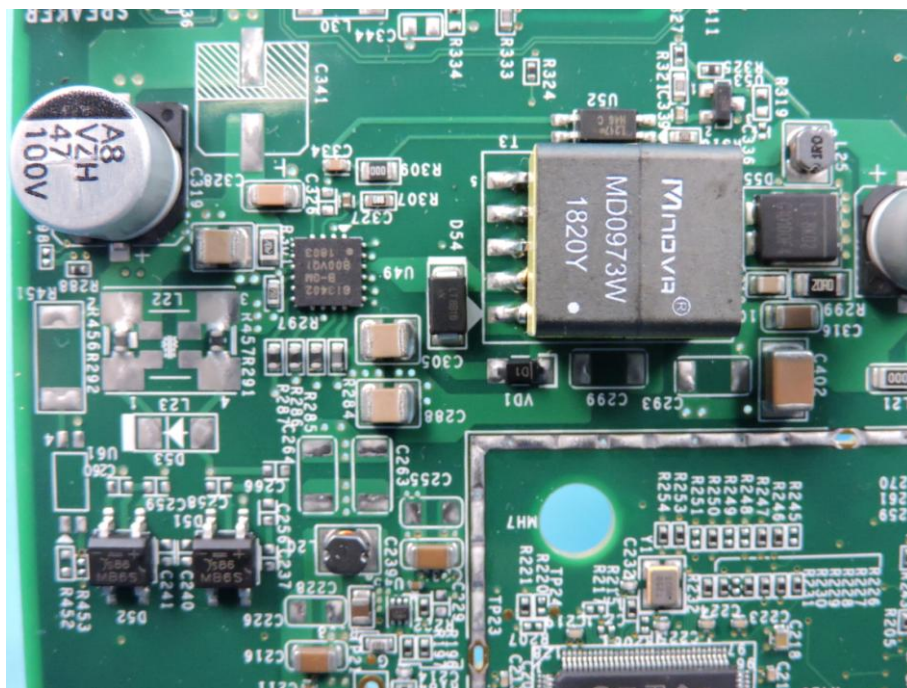

APPENDIX-PHOTOGRAPHS OF EUT CONSTRUCTIONAL DETAILS

FCC ID:XAK445HD

IC:3808A-445HD

Photo 1

Photo 2

Photo 3

Photo 4

Photo 7