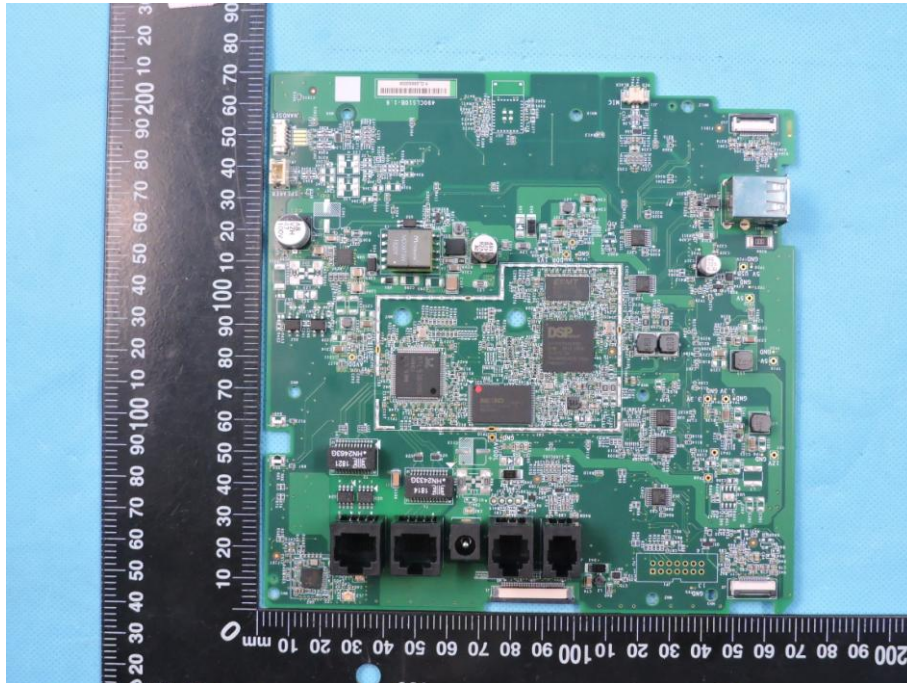

APPENDIX-PHOTOGRAPHS OF EUT CONSTRUCTIONAL DETAILS

FCC ID:XAK445HD

IC:3808A-445HD

Photo 1

Photo 2

Photo 3

Photo 4

Photo 7