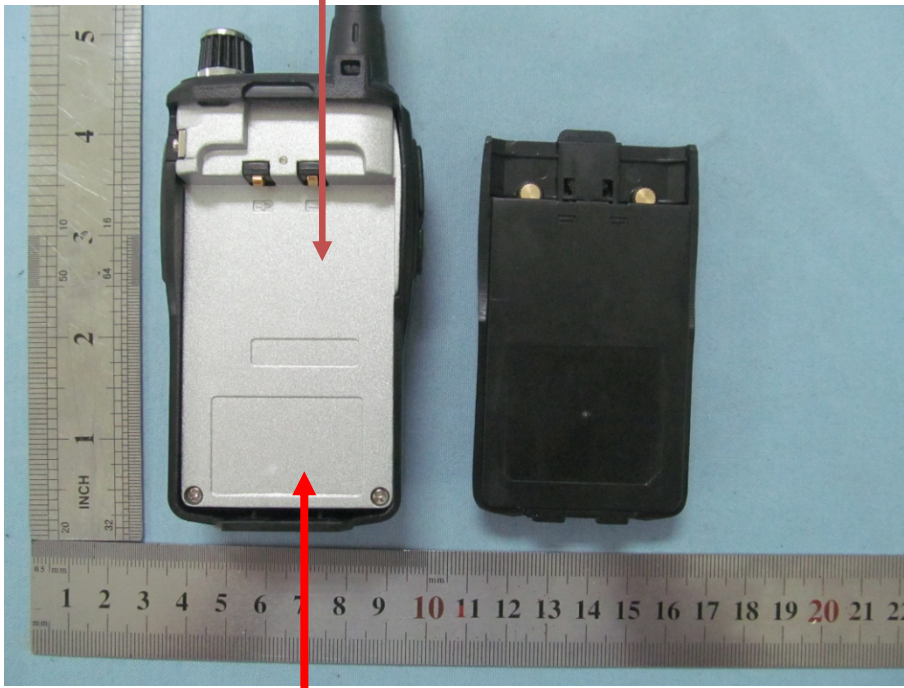

FCC ID Label Location

Two way radio

FCC ID : X9MDTBOND
Brand : LUITON,Duet
Model : LT-303,DT-303
Frequency Range : 400MHz to 470MHz

FCC RF Warning Label

Device must be restricted to occupational use to satisfy FCC RF exposure compliance. See owner's manual for specific operating requirements