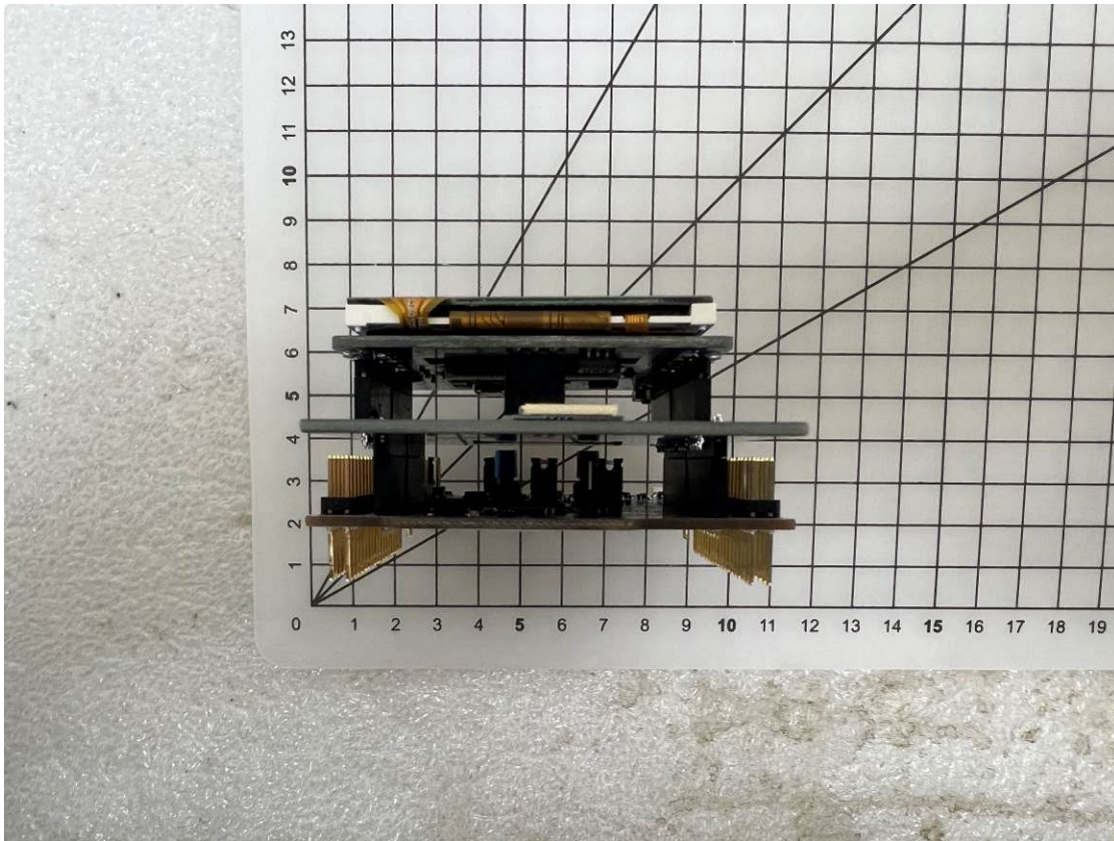

Appendix

Photographs of EUT

of

Product Name

LoRa transceiver Module

Main Model

LR62E1

Series Model

LR62C

Brand

Fanstel

EUT-1. LR62C

EUT-2. LR62C

EUT-3. LR62C

EUT-4. LR62C

EUT-5. LR62C