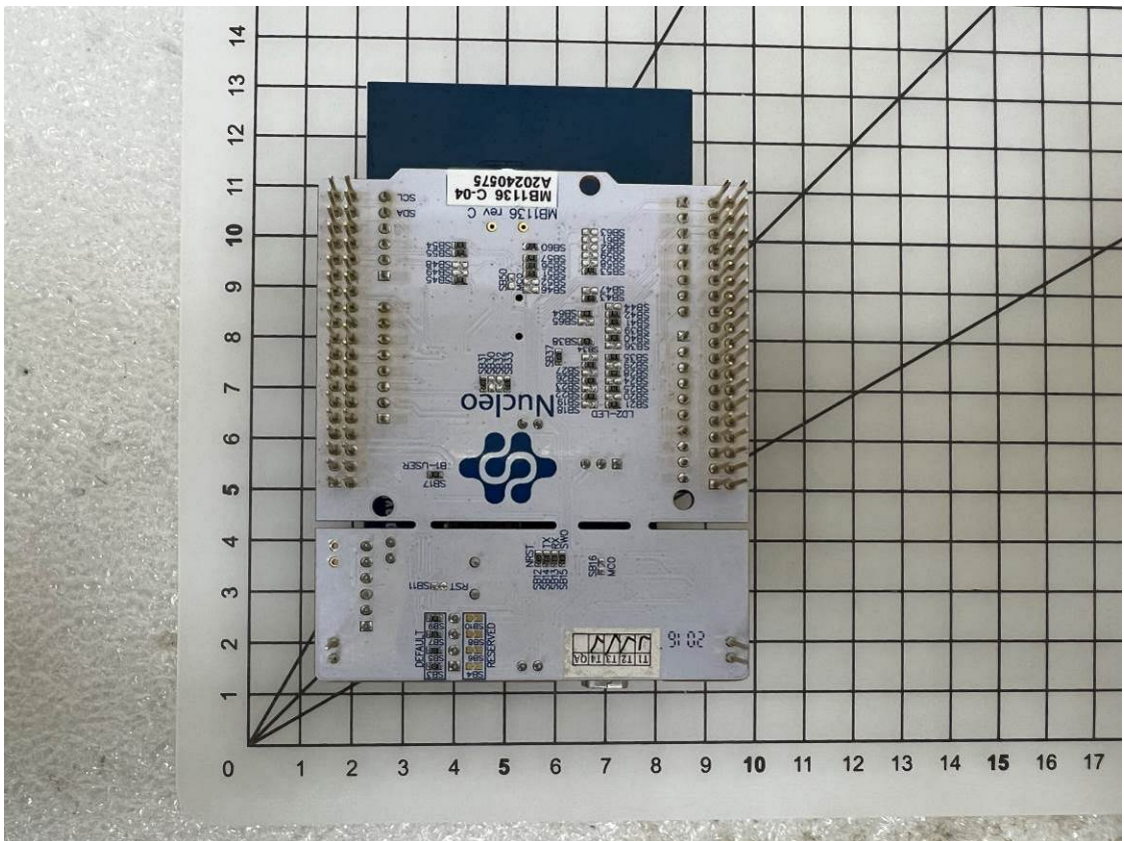

Appendix

Photographs of EUT

of

Product Name

LoRa transceiver Module

Main Model

LR62E1

Series Model

LR62C

Brand

Fanstel

EUT-1. LR62C

EUT-2. LR62C

EUT-3. LR62C

EUT-4. LR62C

EUT-5. LR62C