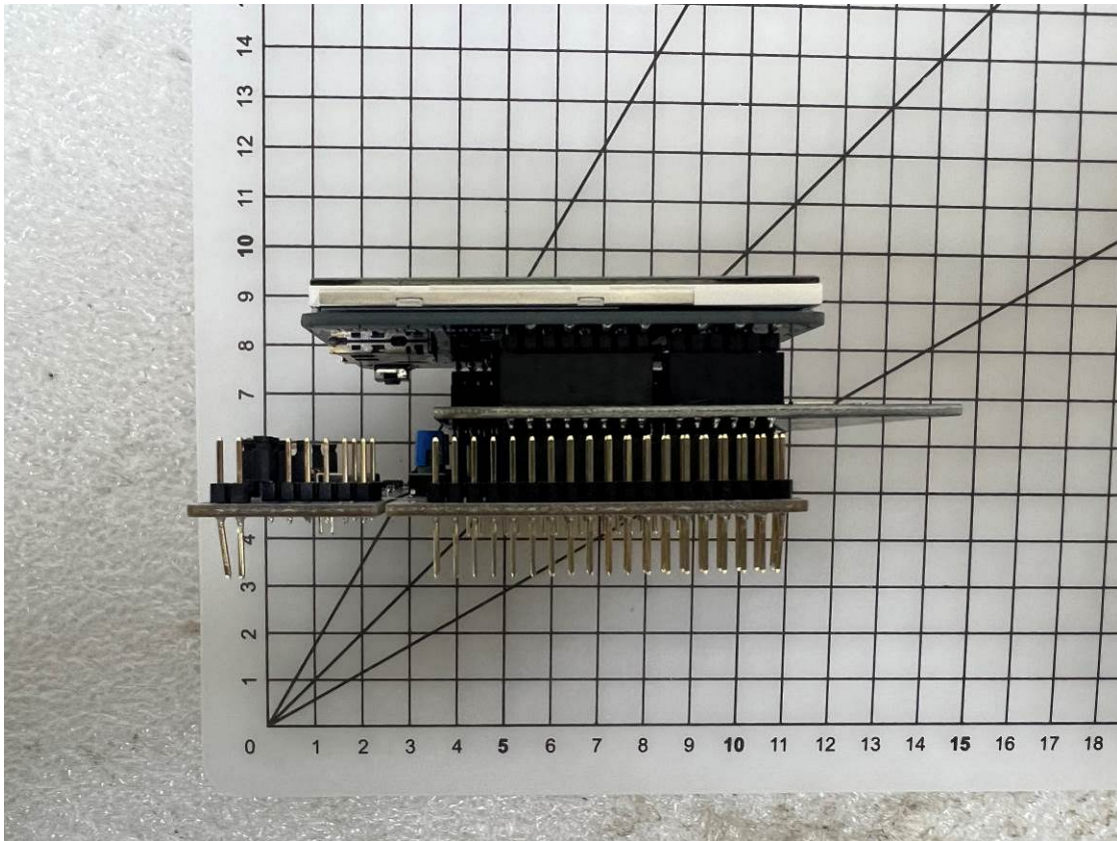

Appendix

Photographs of EUT

of

Product Name

LoRa transceiver Module

Main Model

LR62E1

Series Model

LR62C

Brand

Fanstel

EUT-1. LR62C

EUT-2. LR62C

EUT-3. LR62C

EUT-4. LR62C

EUT-5. LR62C