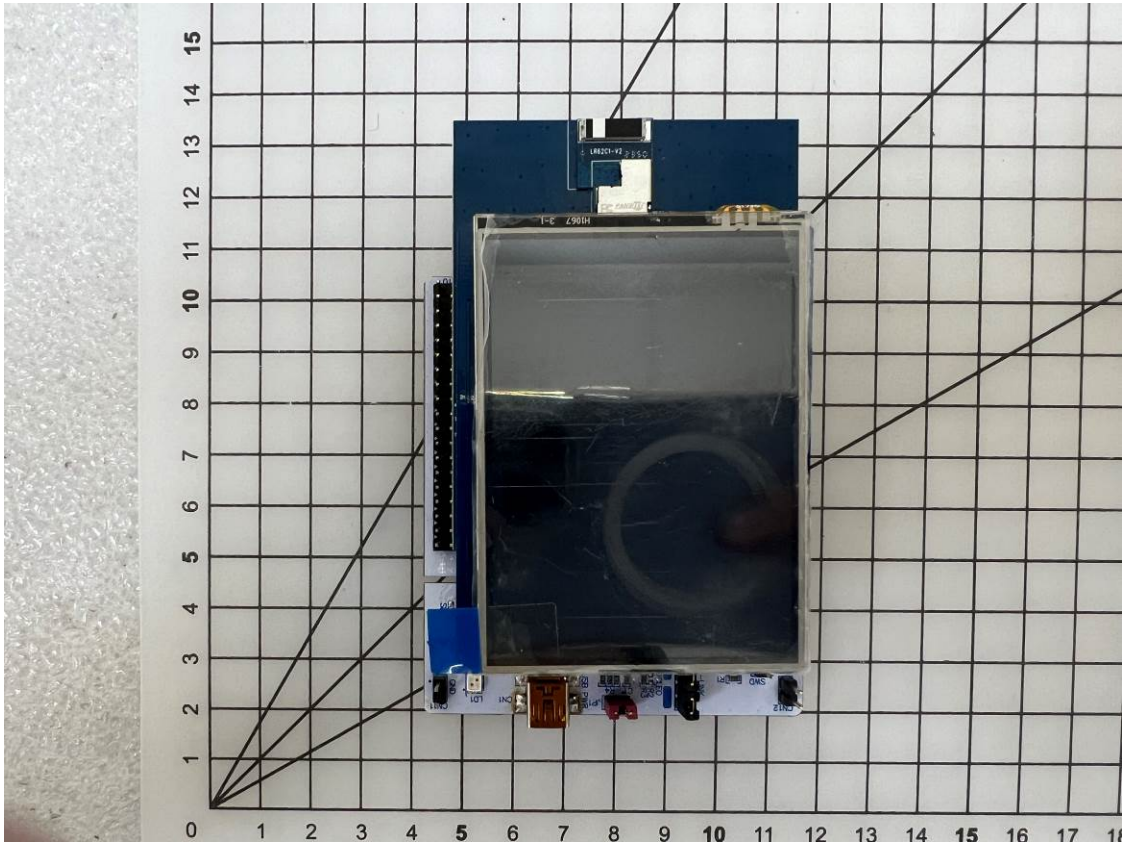

Appendix

Photographs of EUT

of

Product Name

LoRa transceiver Module

Main Model

LR62E1

Series Model

LR62C

Brand

Fanstel

EUT-1. LR62C

EUT-2. LR62C

EUT-3. LR62C

EUT-4. LR62C

EUT-5. LR62C