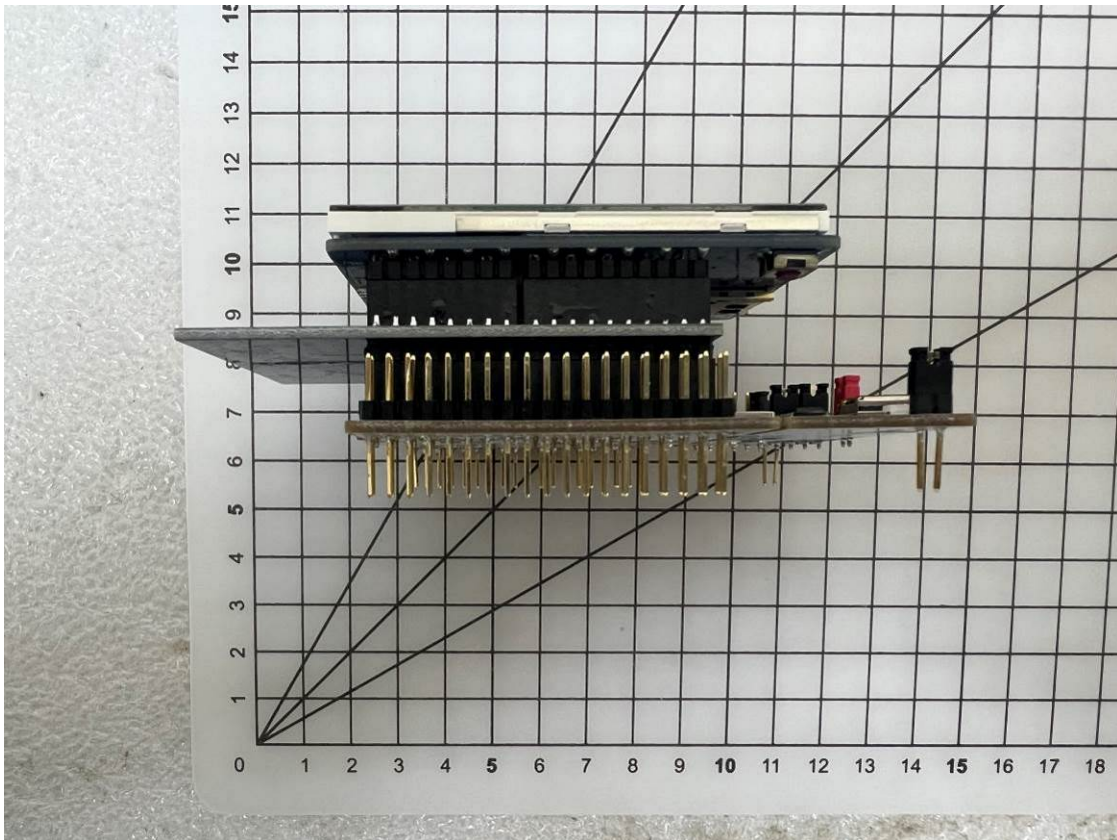

Appendix

Photographs of EUT

of

Product Name

LoRa transceiver Module

Main Model

LR62E1

Series Model

LR62C

Brand

Fanstel

EUT-1. LR62C

EUT-2. LR62C

EUT-3. LR62C

EUT-4. LR62C

EUT-5. LR62C