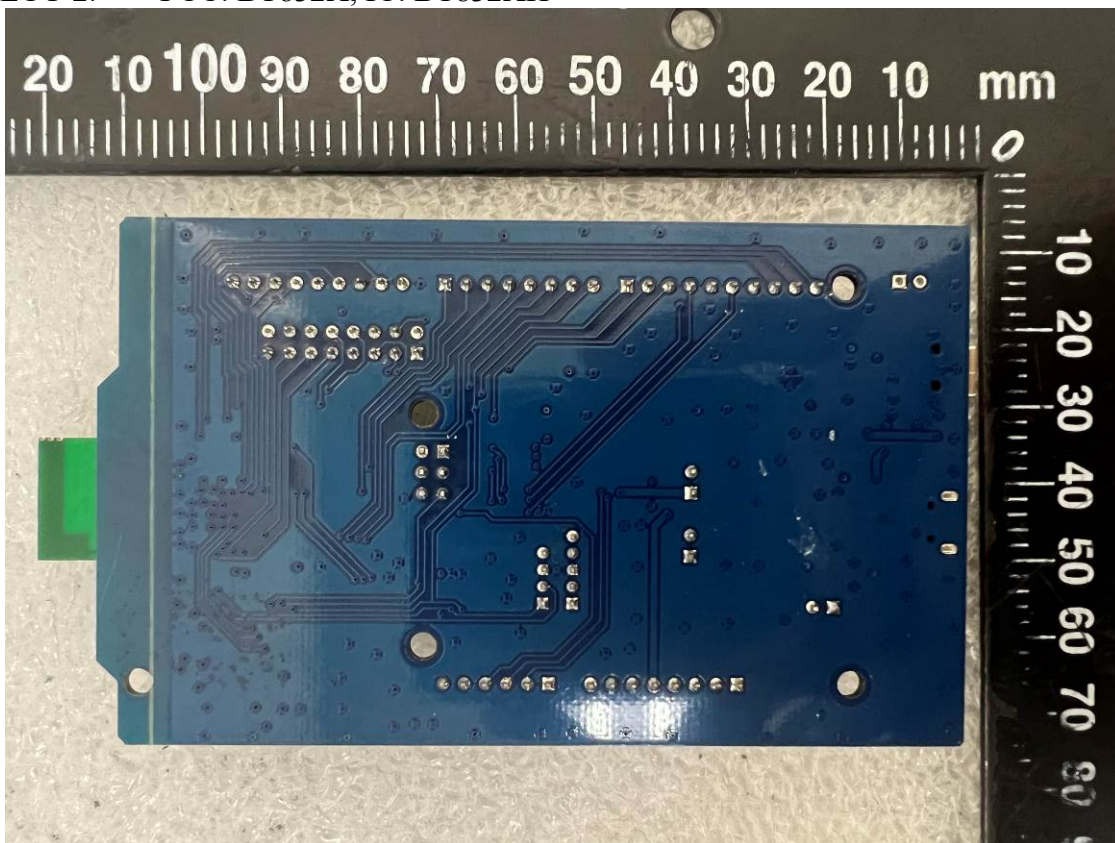

## Photographs of EUT

*of*

*Product Name*

**Bluetooth 5Module**

*Main Model*

**FCC: BT832X, IC: BT832XH**

*Series Model*

**FCC: BT832XE, IC: BT832XHE**

*Brand*

**Fanstel**

EUT-1. FCC: BT832X, IC: BT832XH

EUT-2. FCC: BT832X, IC: BT832XH

EUT-3. FCC: BT832X, IC: BT832XH

EUT-4. FCC: BT832X, IC: BT832XH

EUT-5. FCC: BT832X, IC: BT832XH

EUT-6. FCC: BT832X, IC: BT832XH