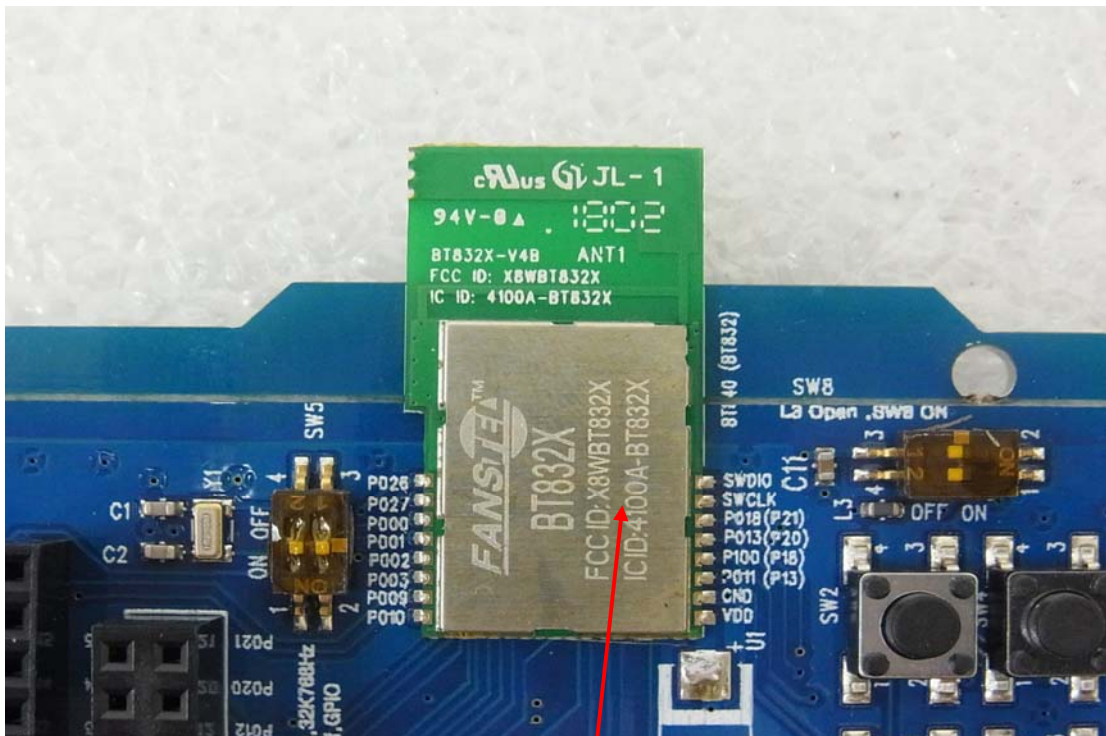

FCC ID LABEL FORMAT AND LOCATION

Applicant: Fanstel Corporation, Taipei

FCC ID: X8WBT832XE

IC: 4100A- BT832XE

FC Fanstel Corp
BT832X1
FCC ID: X8WBT832XE
IC: 4100A-BT832XE