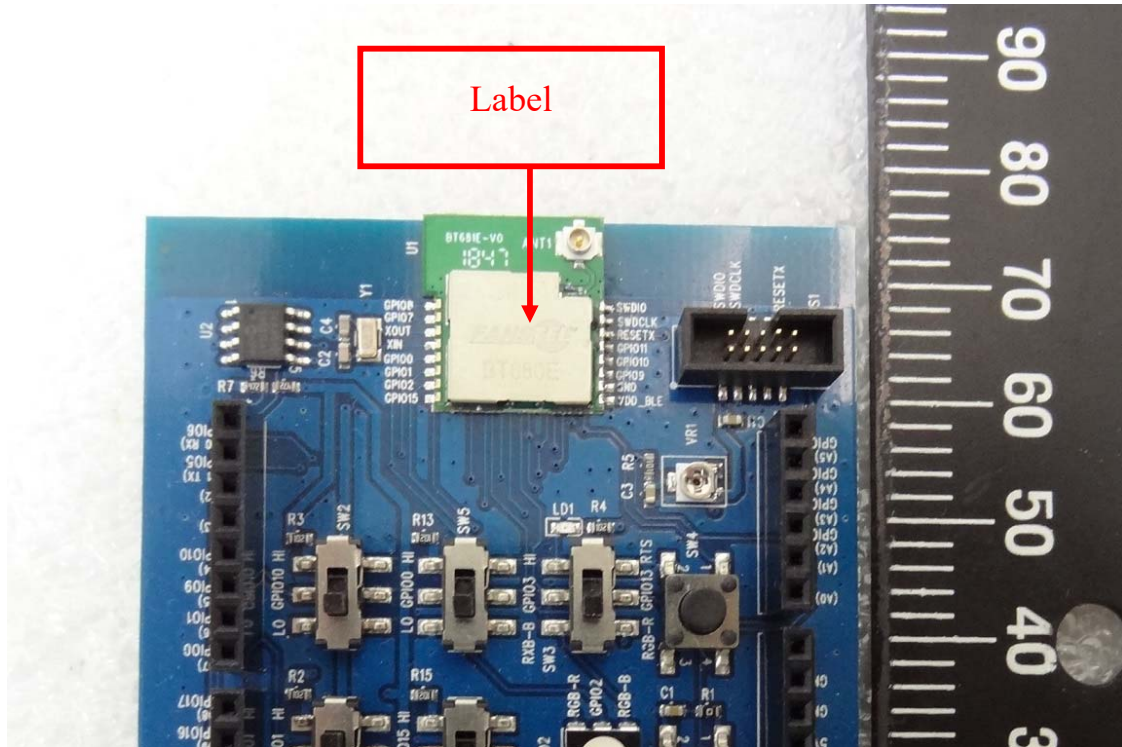

## FCC ID & IC LABEL FORMAT AND LOCATION

**Applicant: Fanstel Corporation, Taipei**

**FCC ID: X8WBT680**

**IC: 4100A-BT680**

### Label format