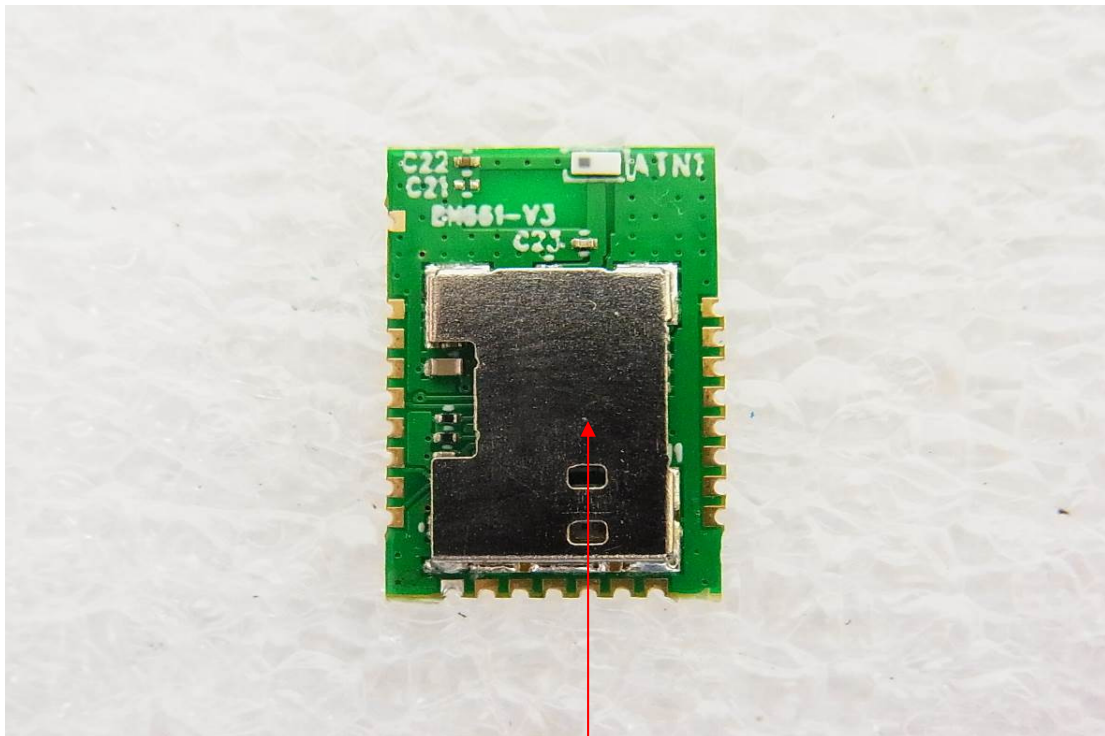

FCC ID & IC LABEL FORMAT AND LOCATION

Applicant: Fanstel Corporation, Taipei

FCC ID: X8WBH661

IC: 4100A-BH661

Company: Fanstel
Model :BH661

FCC ID: X8WBH661
IC ID: 4100A-BH661