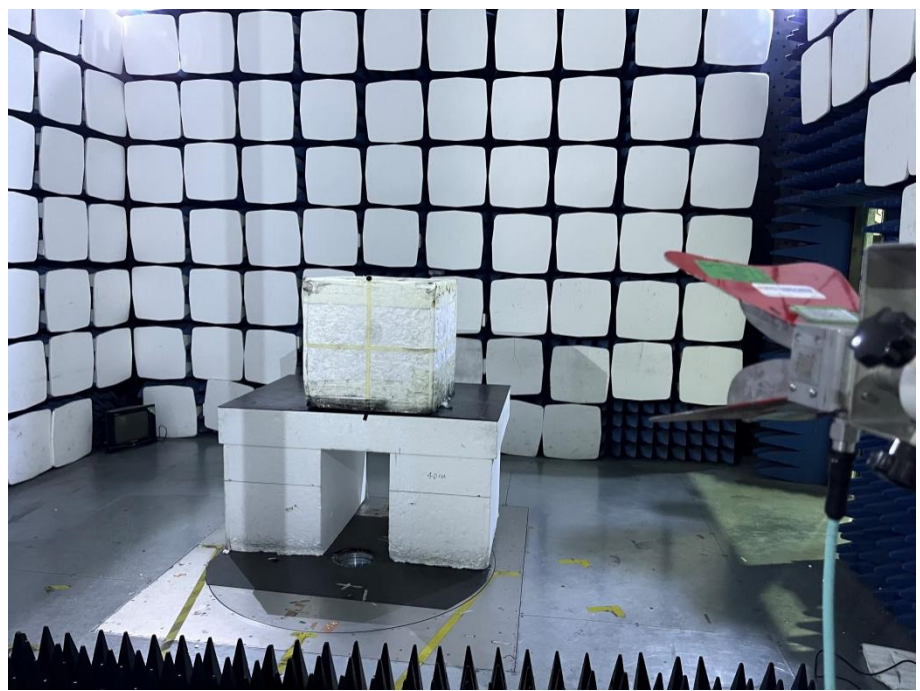

EXHIBIT 4 - TEST SETUP PHOTOGRAPHS

Radiation Emission Test Setup (Below 30MHz)

Radiation Emission Test Setup (30MHz to 1GHz)

Radiation Emission Test Setup (1GHz to 18GHz)

Radiation Emission Test Setup (Above 18GHz)