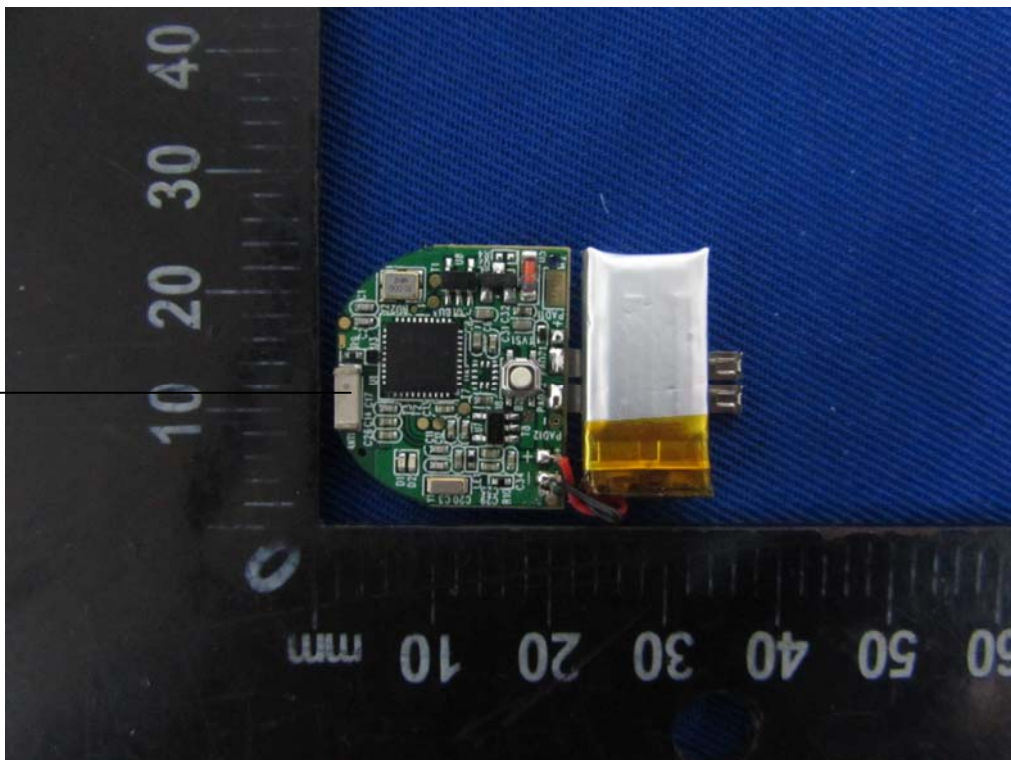

**Internal Photos**

M/N: DIA21B

Bluetooth  
Antenna

# Internal Photos

M/N: DIA21B