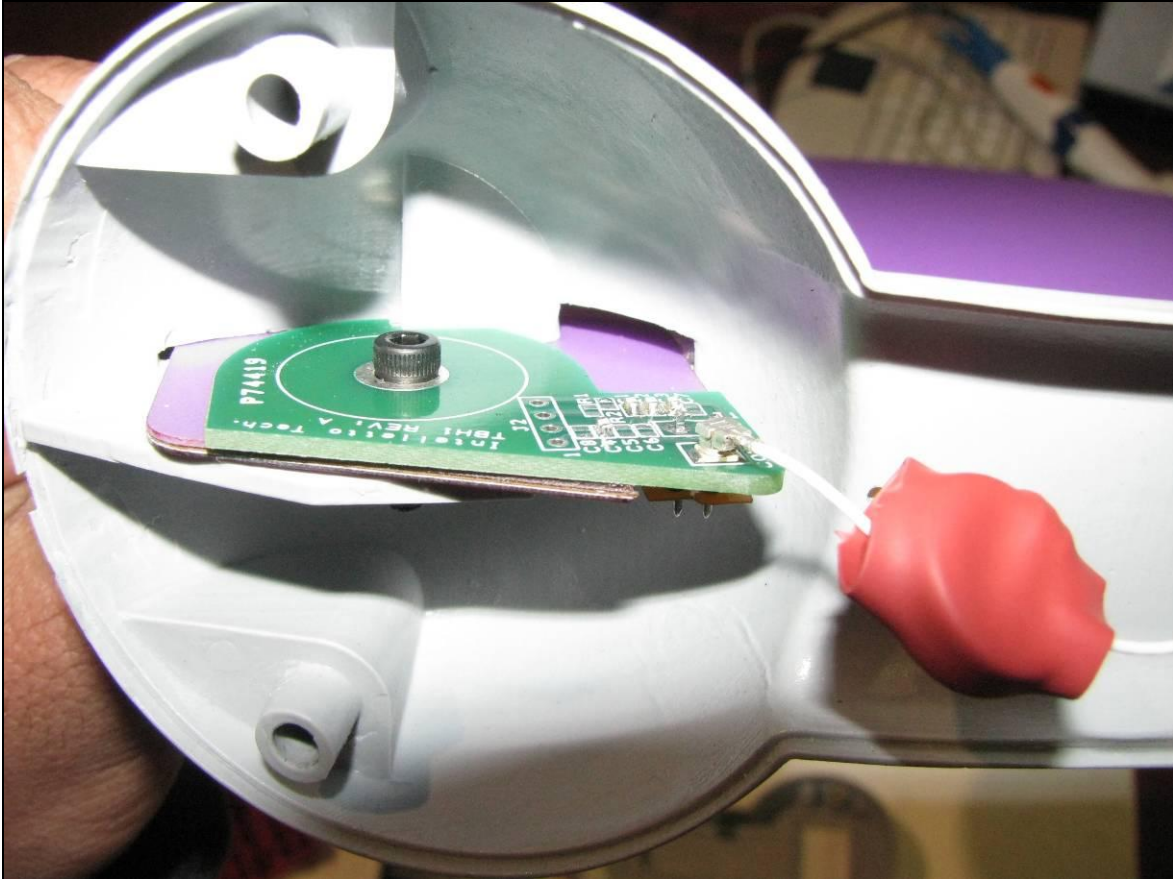

Client	Intelletto Technologies Inc.	
Product	Blade Reader (Scanner)	
Standard(s)	FCC Part 15 Subpart C 2011 & RSS-210: Issue 8	

Blade Reader (Scanner) - Internal view4