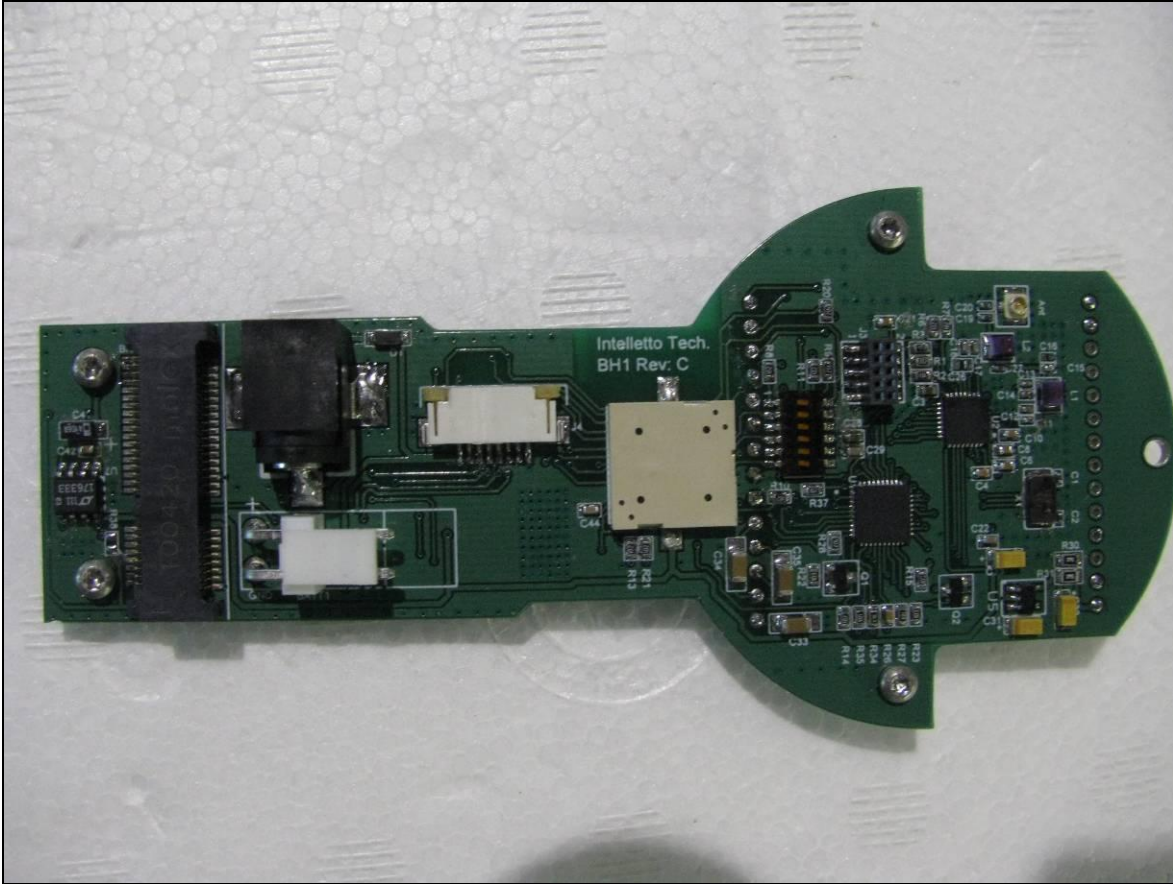

Client	Intelletto Technologies Inc.	
Product	Blade Reader (Scanner)	
Standard(s)	FCC Part 15 Subpart C 2011 & RSS-210: Issue 8	

Blade Reader (Scanner) - Internal view1

Client	Intelletto Technologies Inc.	
Product	Blade Reader (Scanner)	
Standard(s)	FCC Part 15 Subpart C 2011 & RSS-210: Issue 8	

Blade Reader (Scanner) - Internal view2

Client	Intelletto Technologies Inc.	
Product	Blade Reader (Scanner)	
Standard(s)	FCC Part 15 Subpart C 2011 & RSS-210: Issue 8	

Blade Reader (Scanner) - Internal view3

Client	Intelletto Technologies Inc.	
Product	Blade Reader (Scanner)	
Standard(s)	FCC Part 15 Subpart C 2011 & RSS-210: Issue 8	

Blade Reader (Scanner) - Internal view4

Client	Intelletto Technologies Inc.	
Product	Blade Reader (Scanner)	
Standard(s)	FCC Part 15 Subpart C 2011 & RSS-210: Issue 8	

Blade Reader (Scanner) - Internal view5