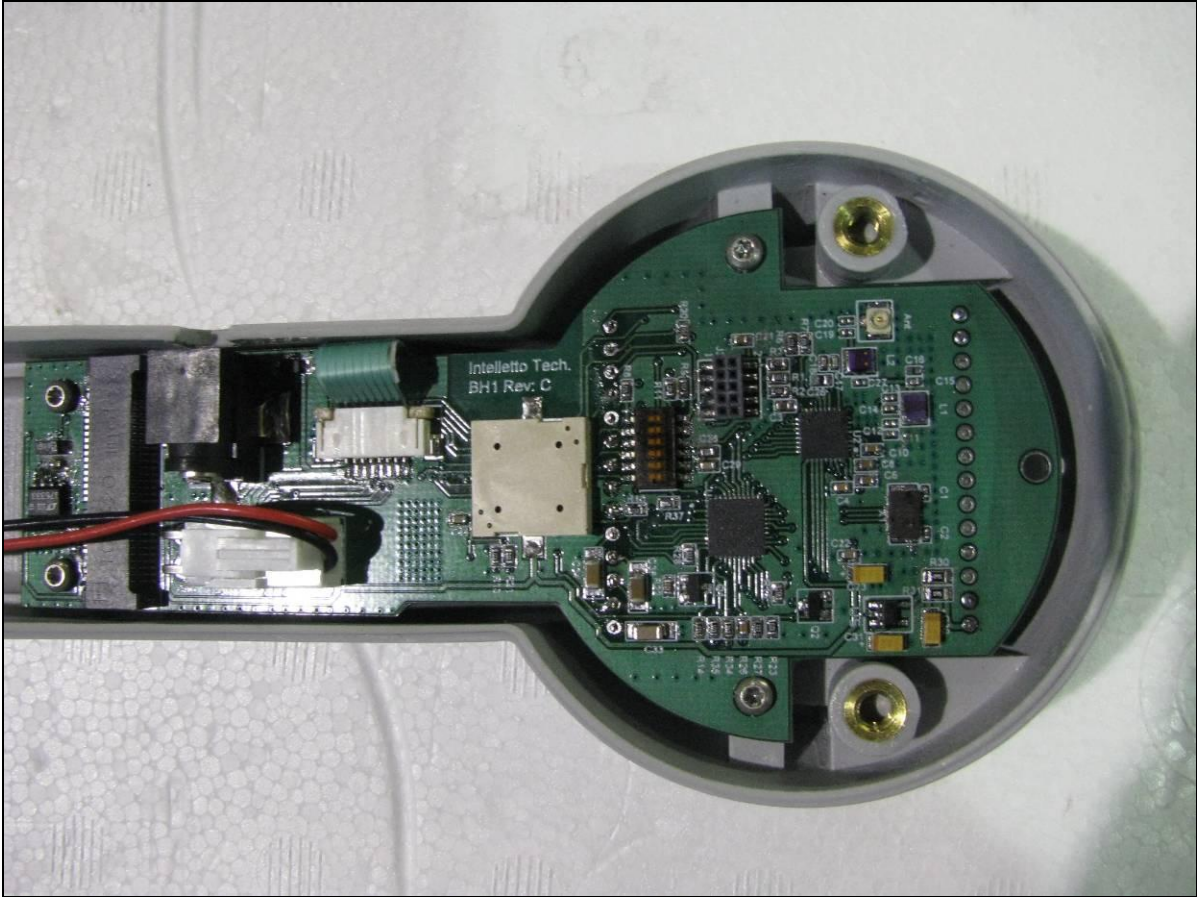

Client	Intelletto Technologies Inc.	
Product	Blade Reader (Scanner)	
Standard(s)	FCC Part 15 Subpart C 2011 & RSS-210: Issue 8	

Blade Reader (Scanner) - Internal view1

Client	Intelletto Technologies Inc.	
Product	Blade Reader (Scanner)	
Standard(s)	FCC Part 15 Subpart C 2011 & RSS-210: Issue 8	

Blade Reader (Scanner) - Internal view2

Client	Intelletto Technologies Inc.	
Product	Blade Reader (Scanner)	
Standard(s)	FCC Part 15 Subpart C 2011 & RSS-210: Issue 8	

Blade Reader (Scanner) - Internal view3

Blade Reader (Scanner) - Internal view5