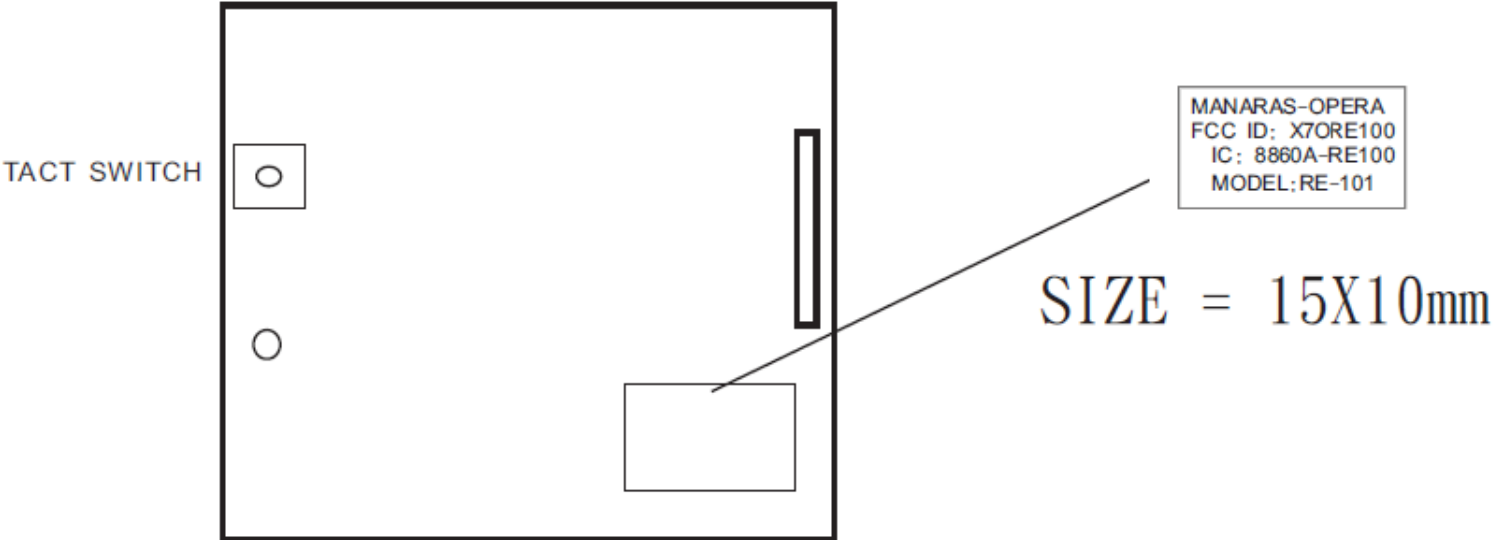

MANARAS-OPERA
FCC ID: X70RE100
IC: 8860A-RE100
MODEL:RE-100

SIZE = 15X10mm

TACT SWITCH

CPL CAPITAL PROSPECT LTD.

MODEL: RE-100
LABEL DIAGRAM
DATE : MAY 17, 2010
PAGE : 1 OF 1

PROPRIETARY INFORMATION

CPL CAPITAL PROSPECT LTD.

MODEL: RE-101
LABEL DIAGRAM
DATE : MAY 17, 2010
PAGE : 1 OF 1