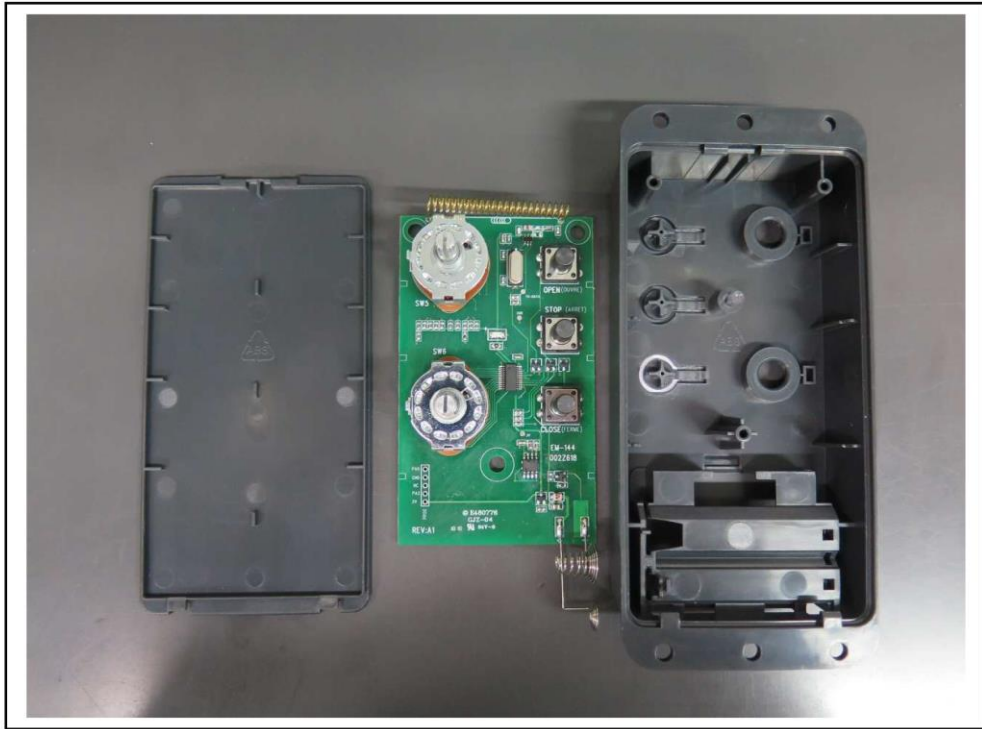

Internal Photo

FCC ID: X7ORADIOEM144

IC: 8860A-RADIOEM144