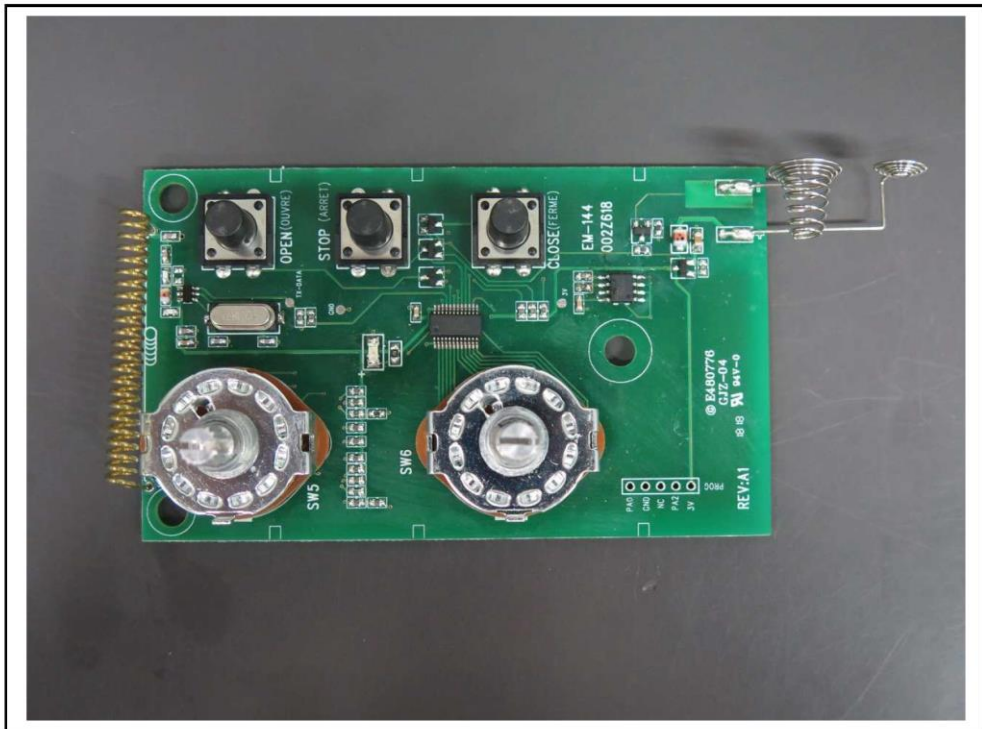

Internal Photo

FCC ID: X7ORADIOEM144

IC: 8860A-RADIOEM144