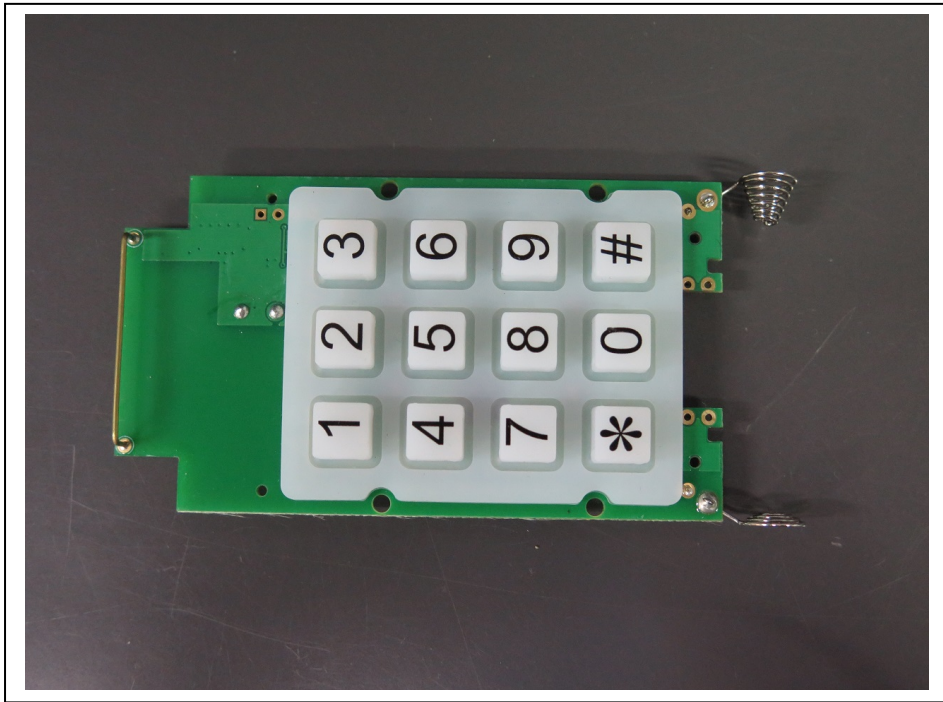

Internal Photo

FCC ID: X70AKEYLESS042
IC: 8860A-AKEYLESS042