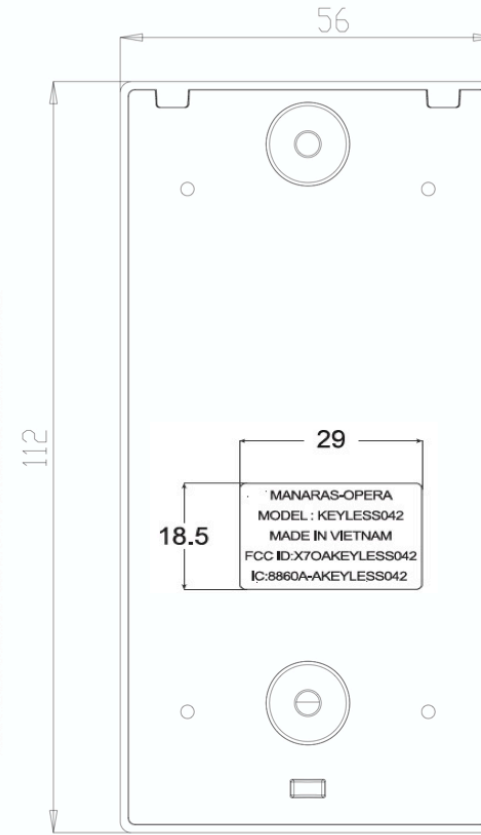

020Z152-003A

17.5
CASE TOP

KN-390 SILKSCREEN COLOR: WHITE
 PLASTIC MATERIAL: ABS PA757
 PLASTIC COLOR: COOL GREY 11C (SAME AS MODEL EM-101/103).

SCALE: 1 : 1.

CASE BOTT

CAPITAL PROSPECT LTD.				MODEL NO:	KN-390	PART NAME:	CASE BOTT
<small>TOLERANCE UNLESS ESPECIALLY EXPLAIN: X ± 0.2 XXX ± 0.05, XX ± 0.1 ≤ X' ± 0.5</small>		DRAW. BY:	MAT'L:	ABS PA757	P/N NO:	0212117VN-006A	
		CHECKED BY:	COLOR :	COOL GREY 11C	FINISH:		
		REVIEWED BY:	SCALE:	N/A	QTY: 1	TOOL NO:	
		APPROVED BY:	SIZE:	A4	UNIT: MM	SHEET:	1 OF 1 REF: A

TL 1 : 1

MANARAS-OPERA
MODEL : KEYLESS042
MADE IN VIETNAM
FCC ID:X70AKEYLESS042
IC:8860A-AKEYLESS042

TL 2 : 1

备注: KN-390 CASE BOTT LABEL

料号: 100V669-001

尺寸: 29 X 18.5 mm

材质: 粉纸贴纸过光胶黑底

印刷: 白色

Ghi Chú: Tem lắp nhựa KN-390

- Mã liệu: 100V669-001
- Kích thước: 29*18.5mm
- Chất liệu: dùng tem cán bóng nền đen
- Màu in: nội dung in chữ trắng trên nền đen

SKYLINK® SKYLINK MANUFACTURING VN LTD.

TOLERANCE UNLESS ESPECIALLY EXPLAIN			MODEL NAME:		PART NAME:	
X.	±0.2		X.XX	±0.05	KN-390	
X.X	±0.1	∠X°	±0.5°	DRAW By		MARCUS WENG
Checked By		MAT'L		P/N NO		100V669-001
Reviewed By		COLOR		FINISH		
Approved By		SCALE		N/A	QTY	TOOL NO
		SIZE		A4	UNIT	mm
		SHEET		REV	A	