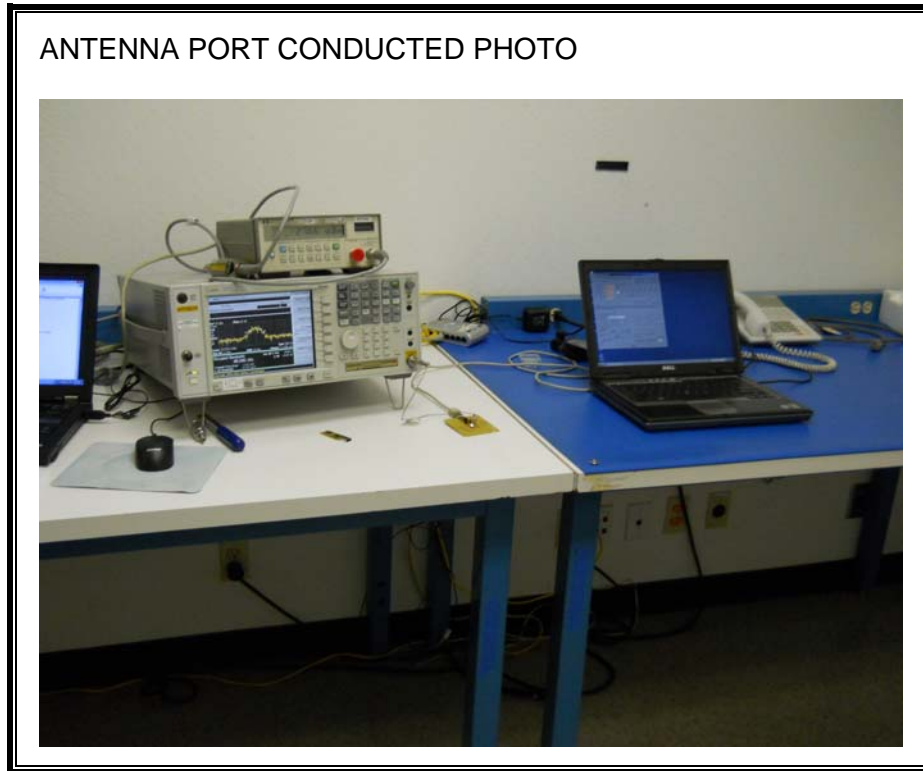

11. SETUP PHOTOS

ANTENNA PORT CONDUCTED RF MEASUREMENT SETUP

RADIATED RF MEASUREMENT SETUP (EUT with PCB antenna)

FRONT PHOTO (Worst-case X orientation)

BACK PHOTO (Worst-case X orientation)

RADIATED RF MEASUREMENT SETUP (EUT with Monopole antenna)

FRONT PHOTO (Worst-case Vertical orientation)

BACK PHOTO (Worst-case Vertical orientation)

POWERLINE CONDUCTED EMISSIONS MEASUREMENT SETUP

LINE CONDUCTED FRONT PHOTO

LINE CONDUCTED BACK PHOTO

END OF REPORT