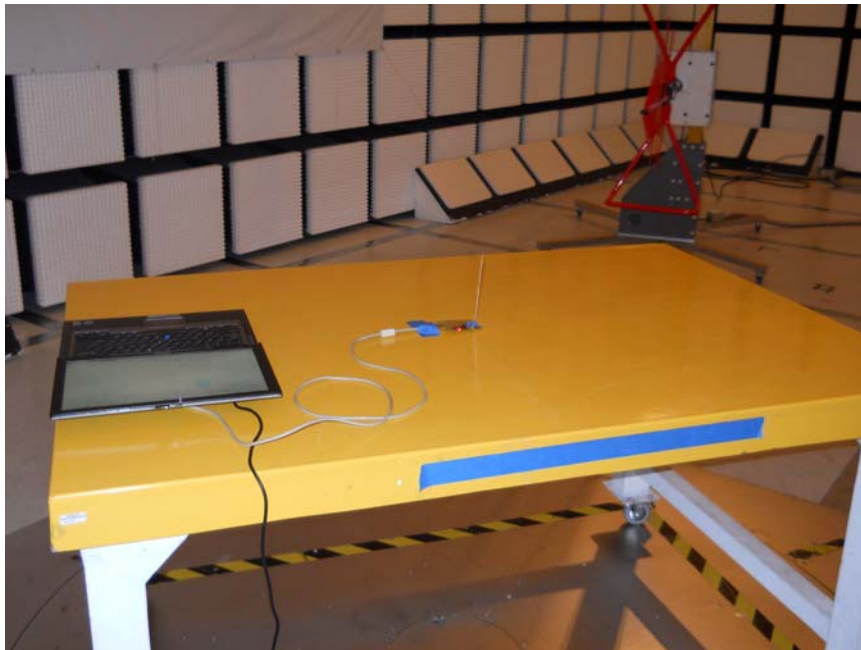

11. SETUP PHOTOS

ANTENNA PORT CONDUCTED RF MEASUREMENT SETUP

RADIATED RF MEASUREMENT SETUP (EUT with PCB antenna)

FRONT PHOTO (Worst-case X orientation)

BACK PHOTO (Worst-case X orientation)

RADIATED RF MEASUREMENT SETUP (EUT with Monopole antenna)

FRONT PHOTO (Worst-case Vertical orientation)

BACK PHOTO (Worst-case Vertical orientation)

POWERLINE CONDUCTED EMISSIONS MEASUREMENT SETUP

LINE CONDUCTED FRONT PHOTO

LINE CONDUCTED BACK PHOTO

END OF REPORT