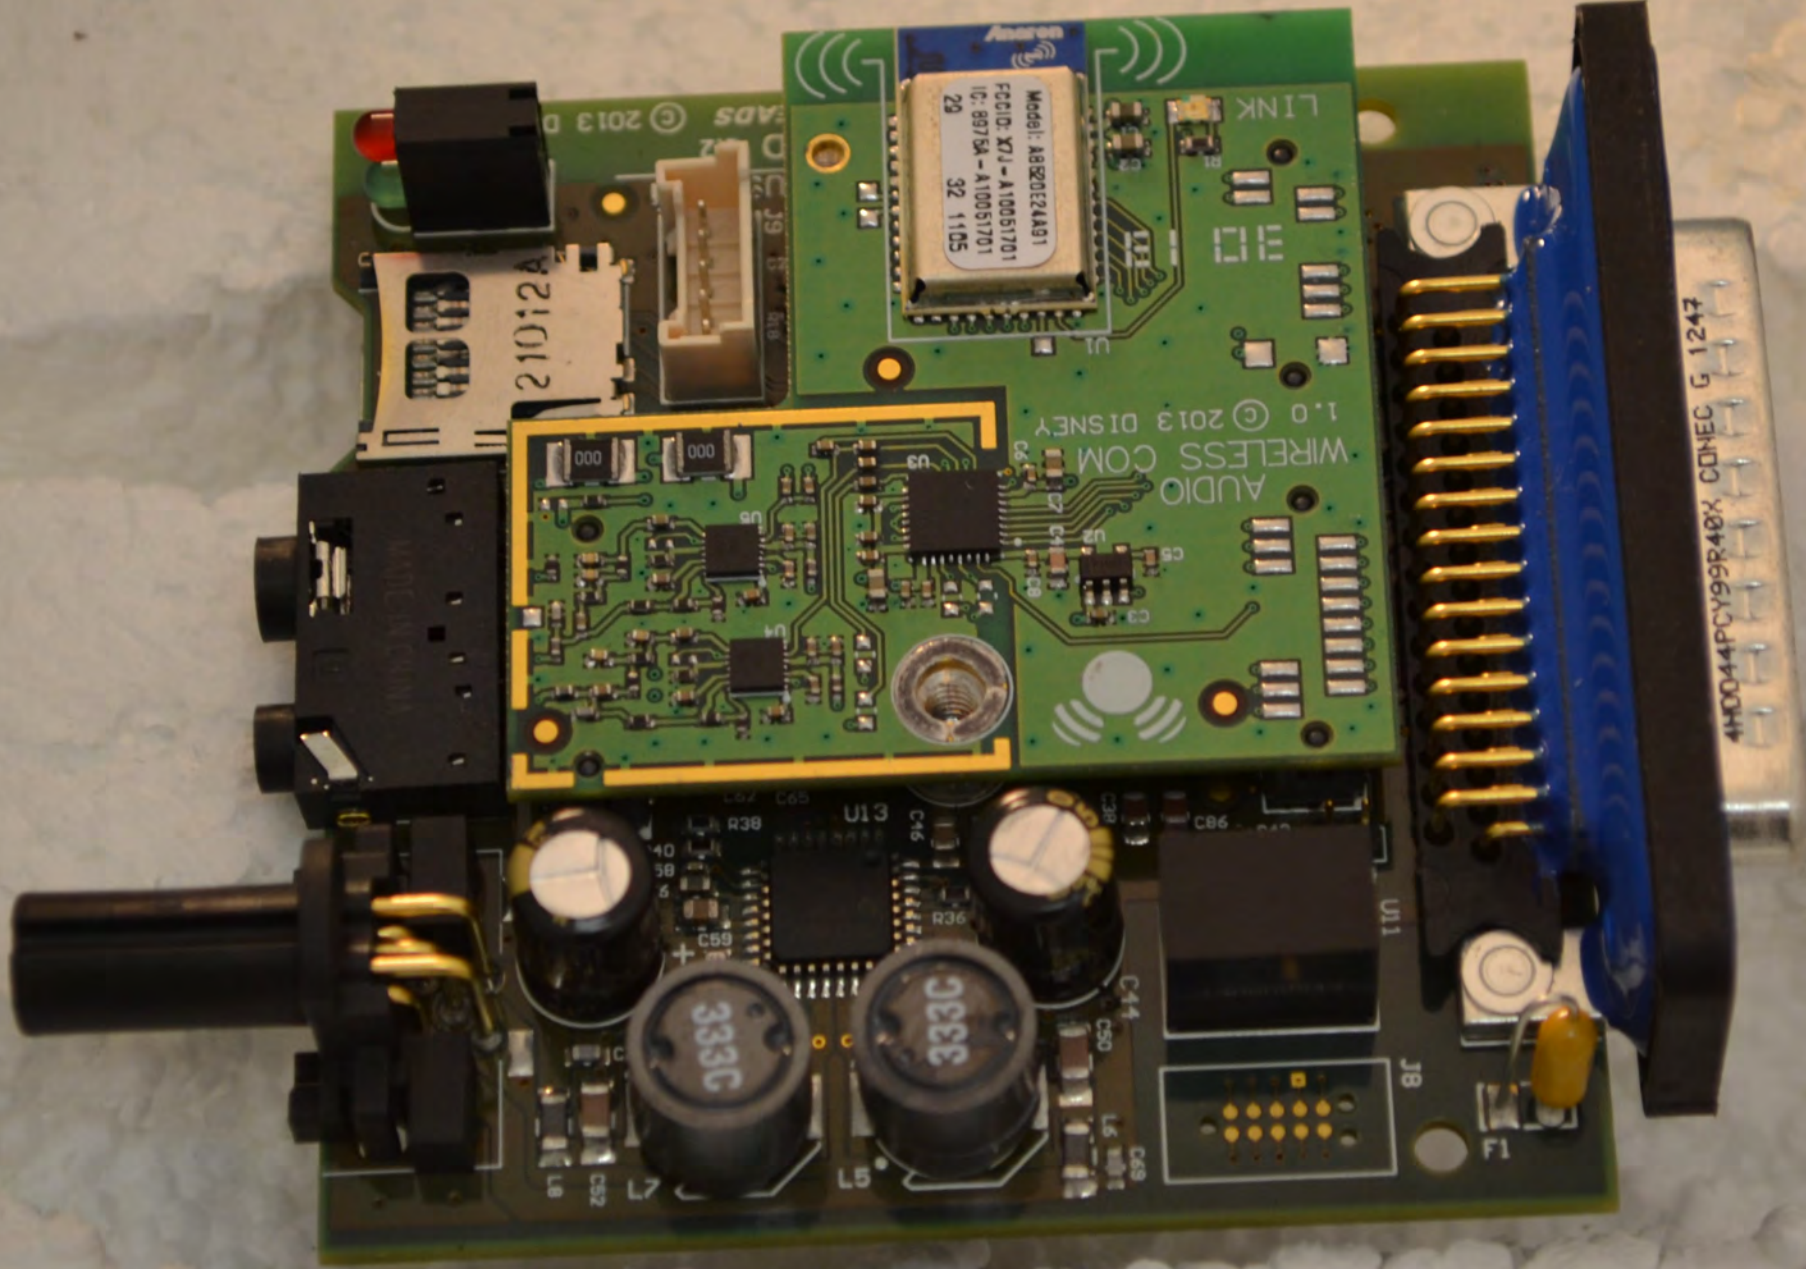

13M15965

13M15965

13M15965

13M15965

AUDIO
WIRELESS COM
1.0 © 2013 DISNEY

Model: A8E20E24A91
FCC ID: X7J - A10051701
IC: 8975A - A10051701
29 32 1105

13M15965