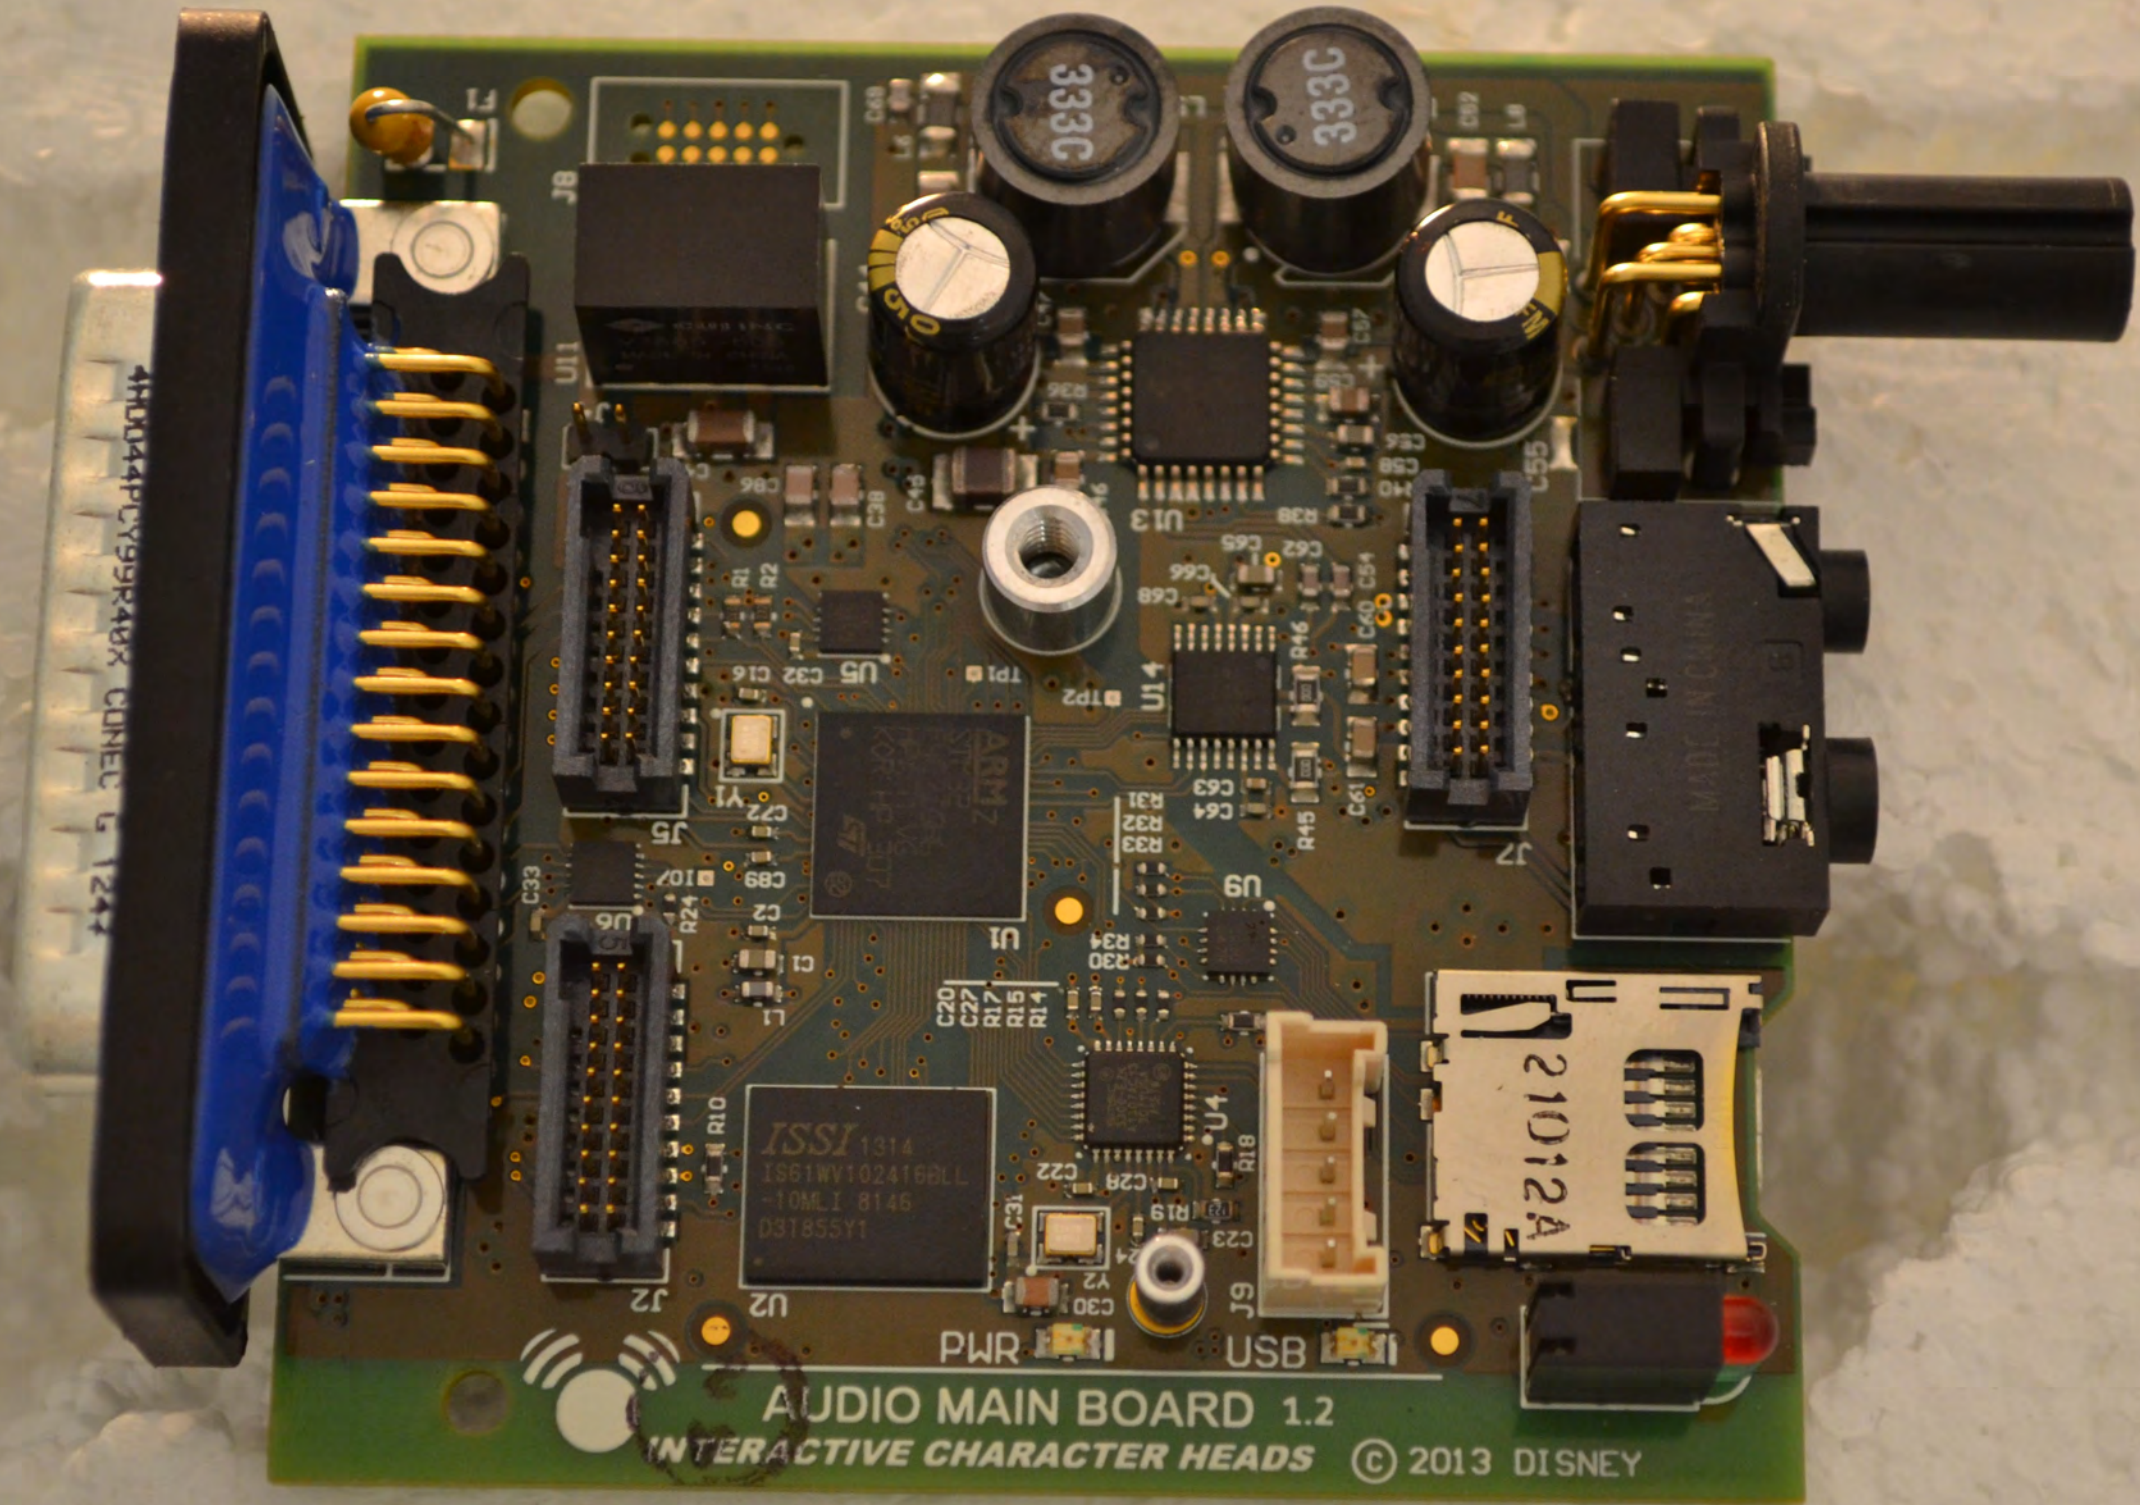

13M15965

13M15965

13M15965

13M15965

AUDIO
WIRELESS COM
1.0 © 2013 DISNEY

Model: A8E20E24A91
FCC ID: X7J - A10051701
IC: 8975A - A10051701
29 32 1105

13M15965