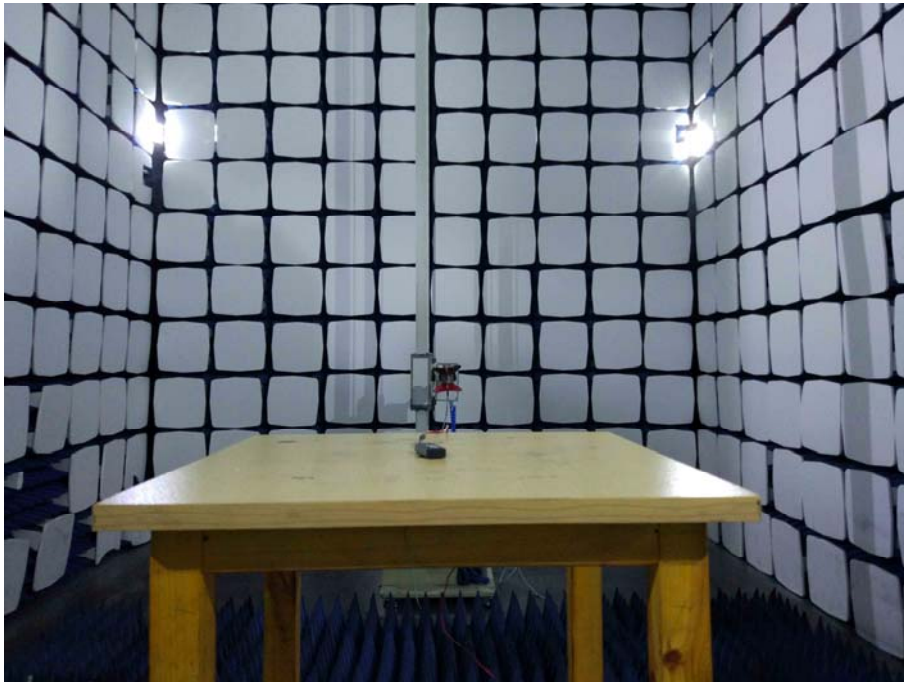

Spurious Radiation Test Setup (Above 1G)