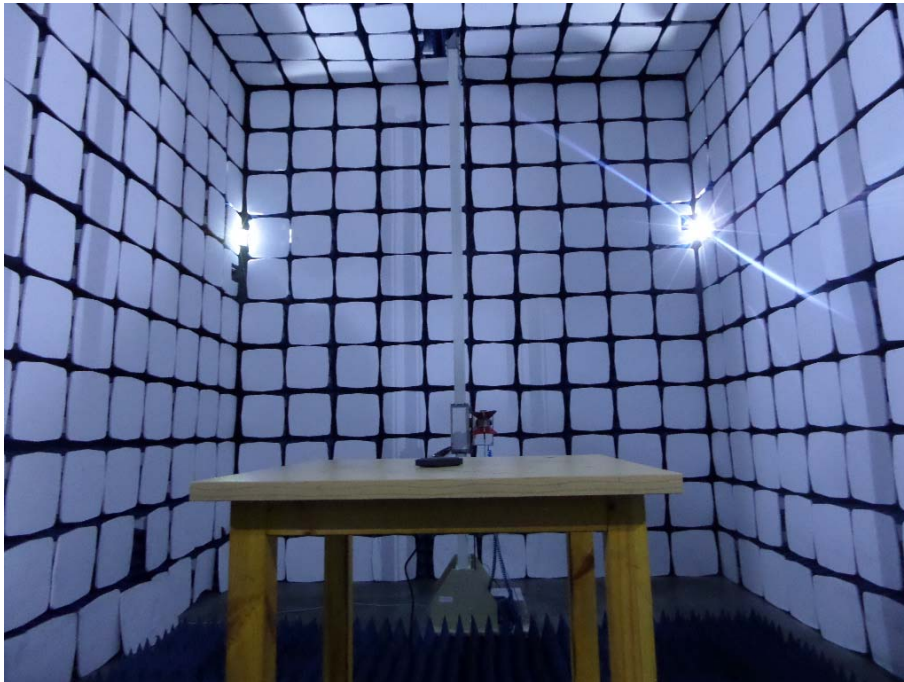

EXHIBIT 4 - TEST SETUP PHOTOGRAPHS

Spurious Radiation Test Setup (9kHz to 30MHz)

Spurious Radiation Test Setup (30MHz to 1G)

Spurious Radiation Test Setup (Above1G)

Extreme Condition Test Setup

Mobile Communication Test Setup