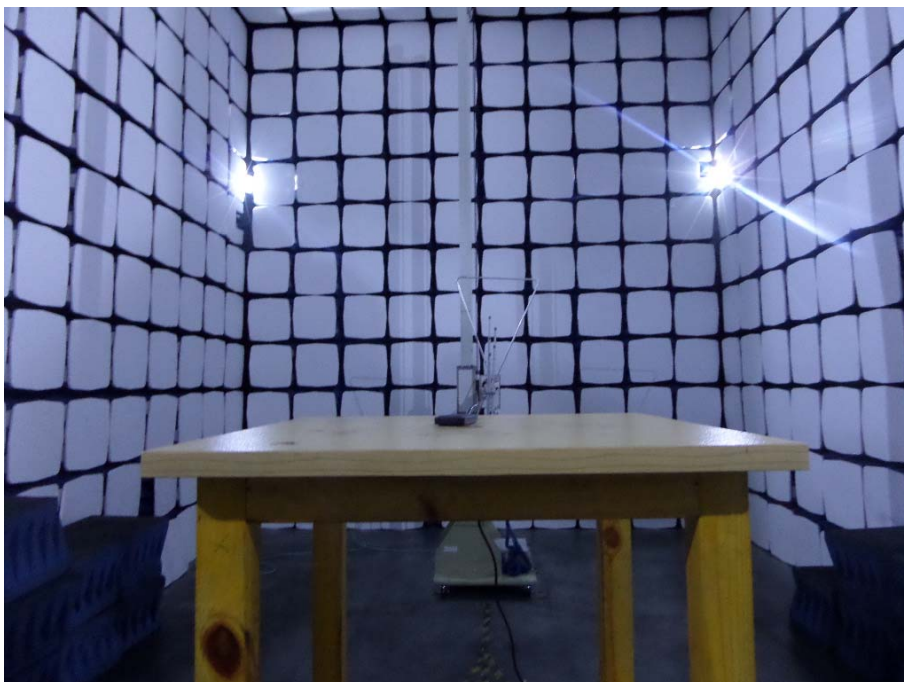

EXHIBIT 4 - TEST SETUP PHOTOGRAPHS

Spurious Radiation Test Setup (9kHz to 30MHz)

Spurious Radiation Test Setup (30MHz to 1G)

Spurious Radiation Test Setup (Above1G)

Extreme Condition Test Setup

Mobile Communication Test Setup