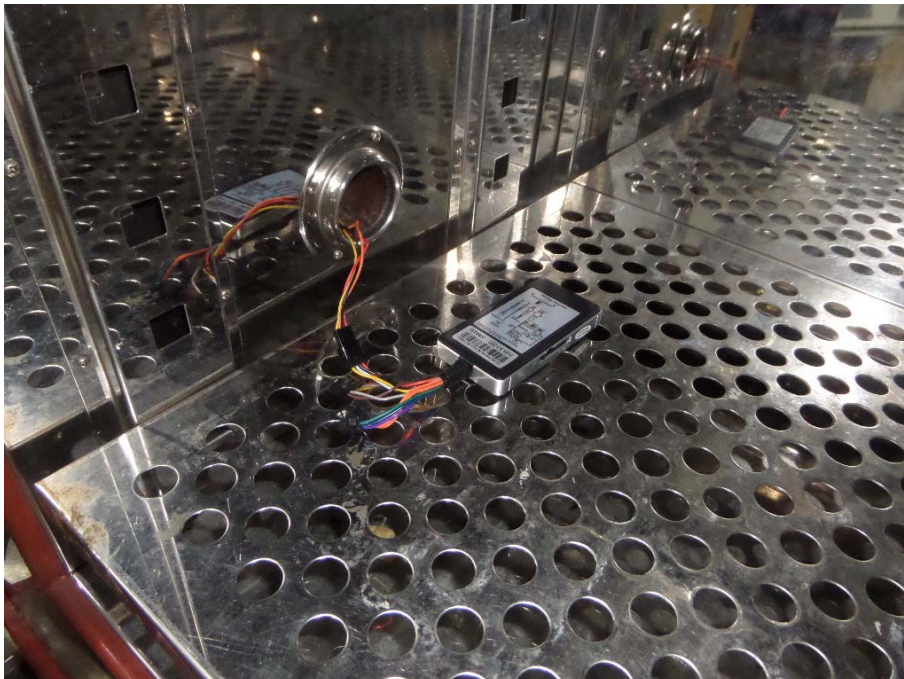


EXHIBIT 4 - TEST SETUP PHOTOGRAPHS

Spurious Radiation Test Setup (9kHz to 30MHz)

Spurious Radiation Test Setup (30MHz to 1G)

Spurious Radiation Test Setup (Above1G)

Extreme Condition Test Setup

Mobile Communication Test Setup