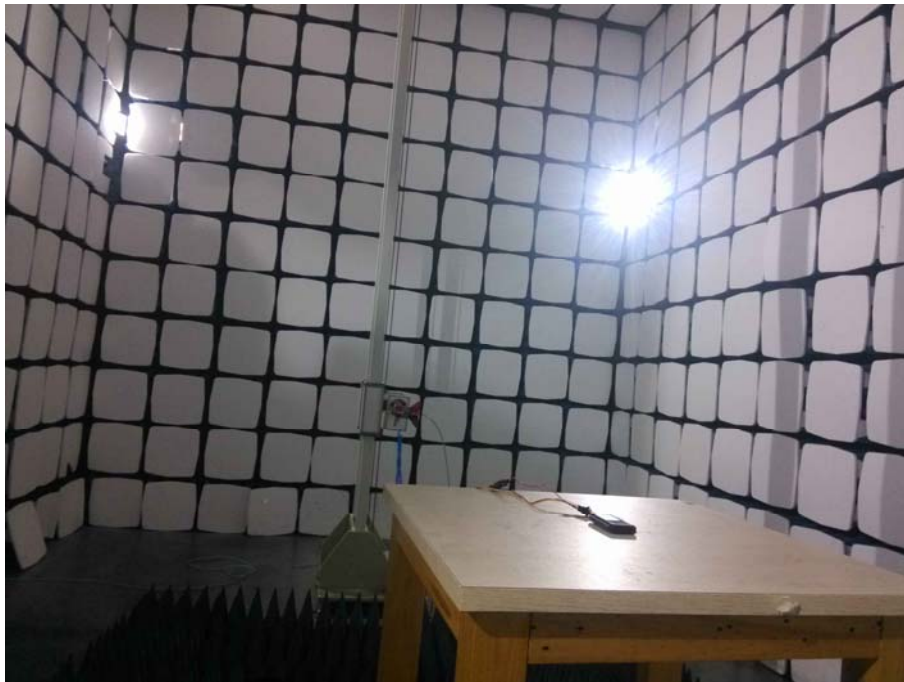


EXHIBIT 4 - TEST SETUP PHOTOGRAPHS

Spurious Radiation Test Setup (9kHz to 30MHz)

Spurious Radiation Test Setup (30MHz to 1G)

Spurious Radiation Test Setup (Above1G)

Extreme Condition Test Setup

Mobile Communication Test Setup