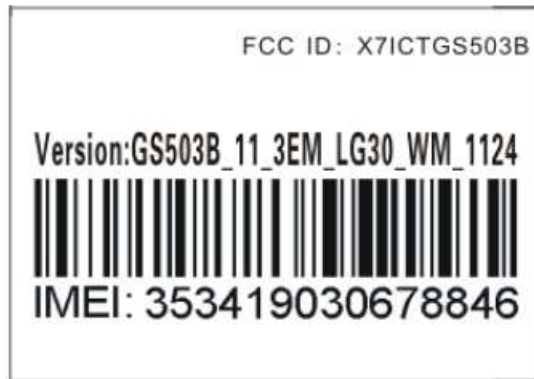

EXHIBIT A - FCC ID LABELING AND LOCATION

FCC ID Label

FCC ID Label Location

The label shown shall be permanently affixed at a conspicuous location on the device and be readily visible to the user at the time purchase (Labeling requirements per 2.925)