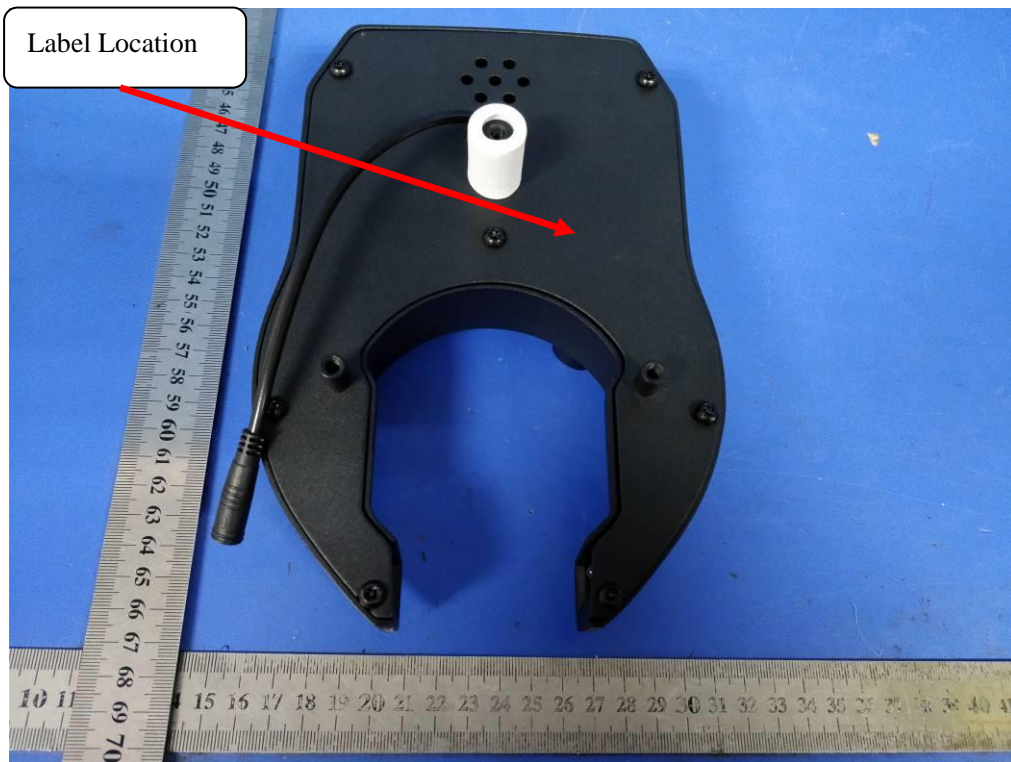

### LABEL AND LOCATION

Smart Bike-sharing GPS Lock  
M/N: BL10  
FCC ID: X71BL10  
This device complies with part 15 of the FCC Rules. Operation is subject to the following two conditions: (1) This device may not cause harmful interference, and (2) this device must accept any interference received, including interference that may cause undesired operation.

(Size: L4.0cm\*W3.0 cm)

Material: Tagboard  
Glue: adhesive sticker  
Font color: Black  
Label color: White