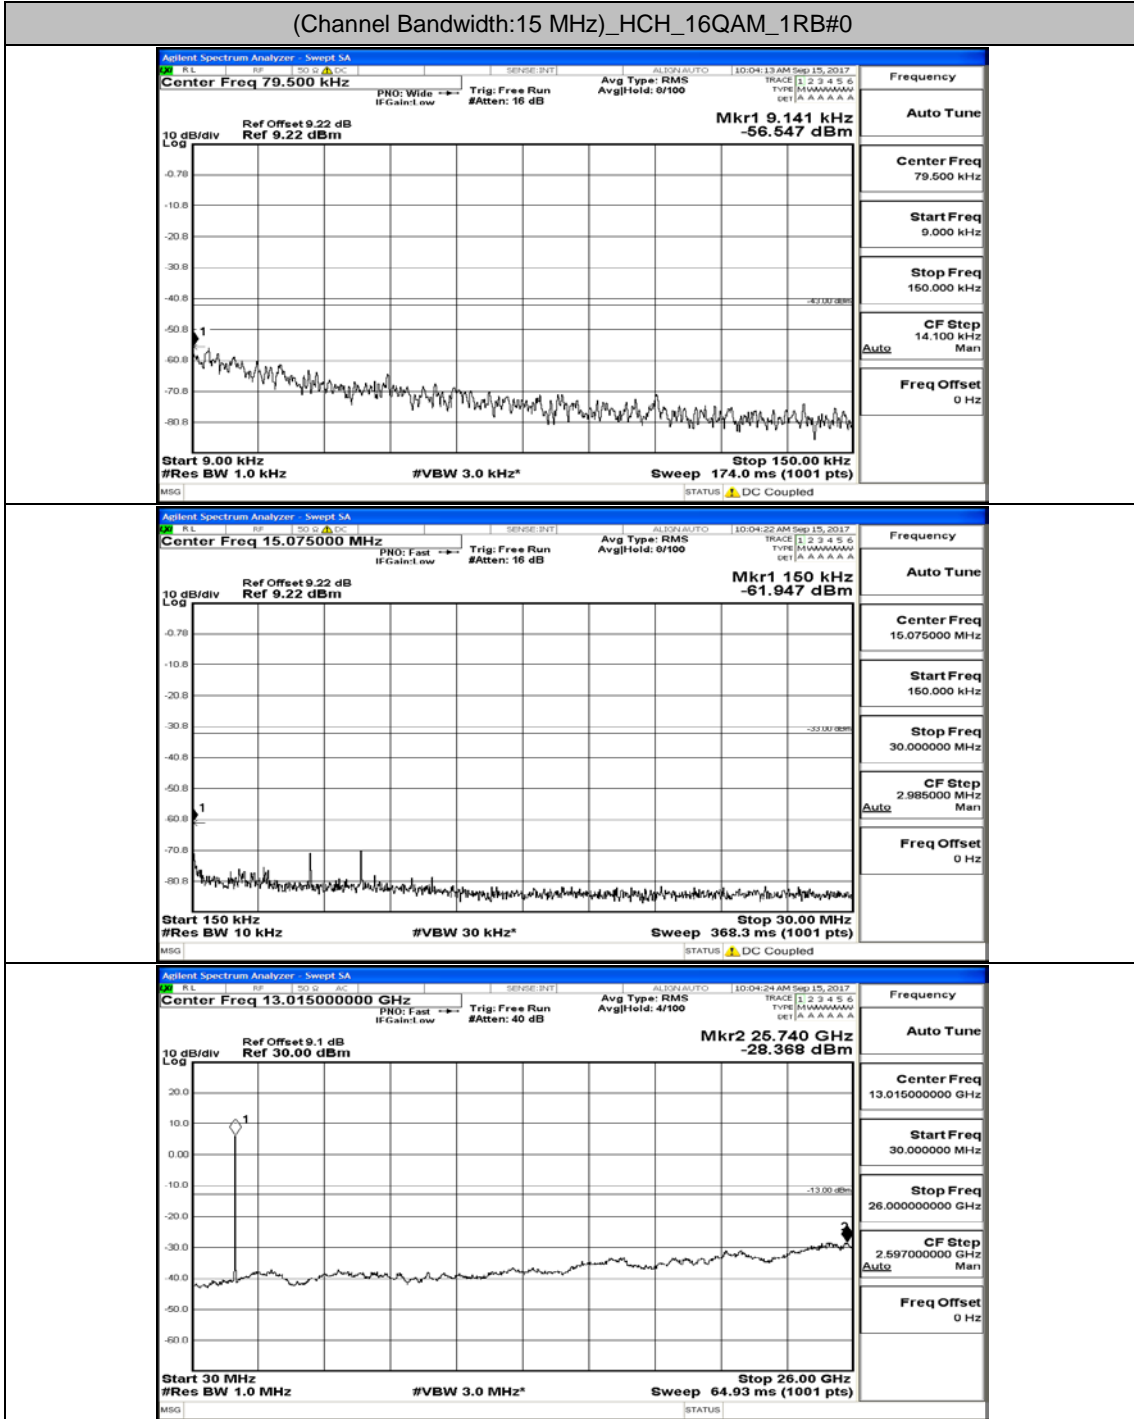

Channel Bandwidth: 10 MHz\_HCH\_QPSK\_1RB#0

Channel Bandwidth: 10 MHz\_LCH\_16QAM\_1RB#0

Channel Bandwidth: 10 MHz\_MCH\_16QAM\_1RB#0

Channel Bandwidth: 10 MHz\_HCH\_16QAM\_1RB#0

### Channel Bandwidth: 15 MHz

(Channel Bandwidth:15 MHz)\_LCH\_QPSK\_1RB#0

(Channel Bandwidth:15 MHz)\_MCH\_QPSK\_1RB#0

(Channel Bandwidth:15 MHz)\_HCH\_QPSK\_1RB#0

(Channel Bandwidth:15 MHz)\_LCH\_16QAM\_1RB#0

(Channel Bandwidth:15 MHz)\_MCH\_16QAM\_1RB#0

(Channel Bandwidth:15 MHz)\_HCH\_16QAM\_1RB#0

### Channel Bandwidth: 20 MHz

(Channel Bandwidth:20 MHz)\_LCH\_QPSK\_1RB#0

(Channel Bandwidth:20 MHz)\_MCH\_QPSK\_1RB#0

(Channel Bandwidth:20 MHz)\_HCH\_QPSK\_1RB#0

(Channel Bandwidth:20 MHz)\_LCH\_16QAM\_1RB#0