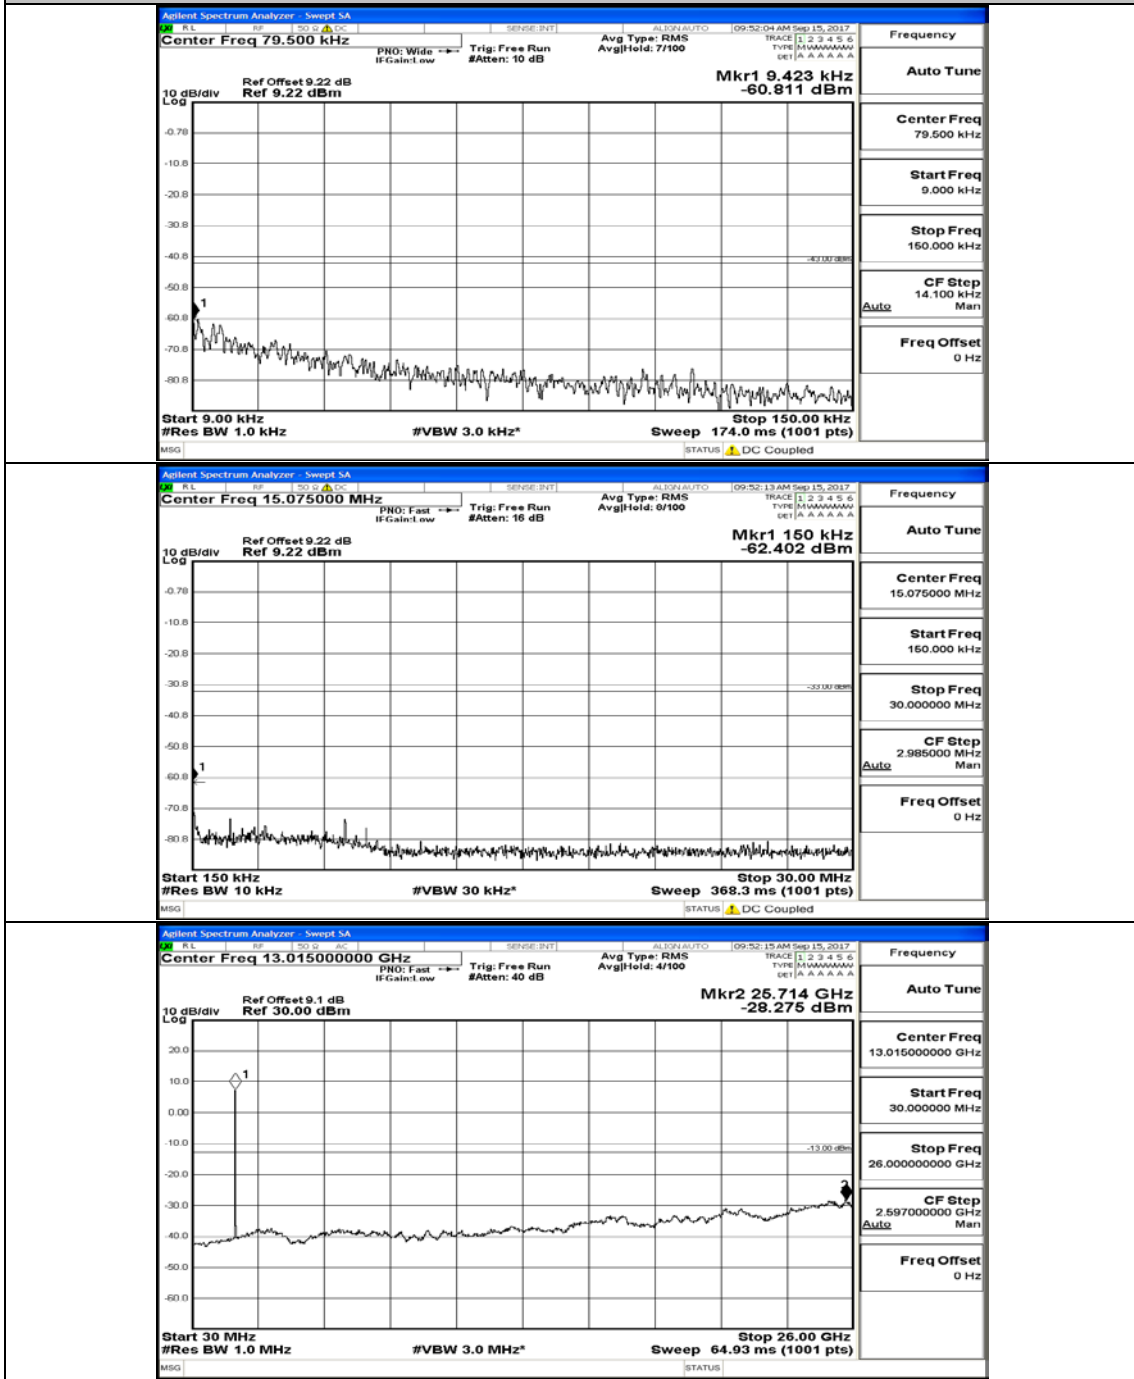

Channel Bandwidth: 10 MHz\_HCH\_QPSK\_1RB#0

Channel Bandwidth: 10 MHz\_LCH\_16QAM\_1RB#0

Channel Bandwidth: 10 MHz\_MCH\_16QAM\_1RB#0

Channel Bandwidth: 10 MHz\_HCH\_16QAM\_1RB#0

### Channel Bandwidth: 15 MHz

(Channel Bandwidth:15 MHz)\_LCH\_QPSK\_1RB#0

(Channel Bandwidth:15 MHz)\_MCH\_QPSK\_1RB#0

(Channel Bandwidth:15 MHz)\_HCH\_QPSK\_1RB#0

(Channel Bandwidth:15 MHz)\_LCH\_16QAM\_1RB#0