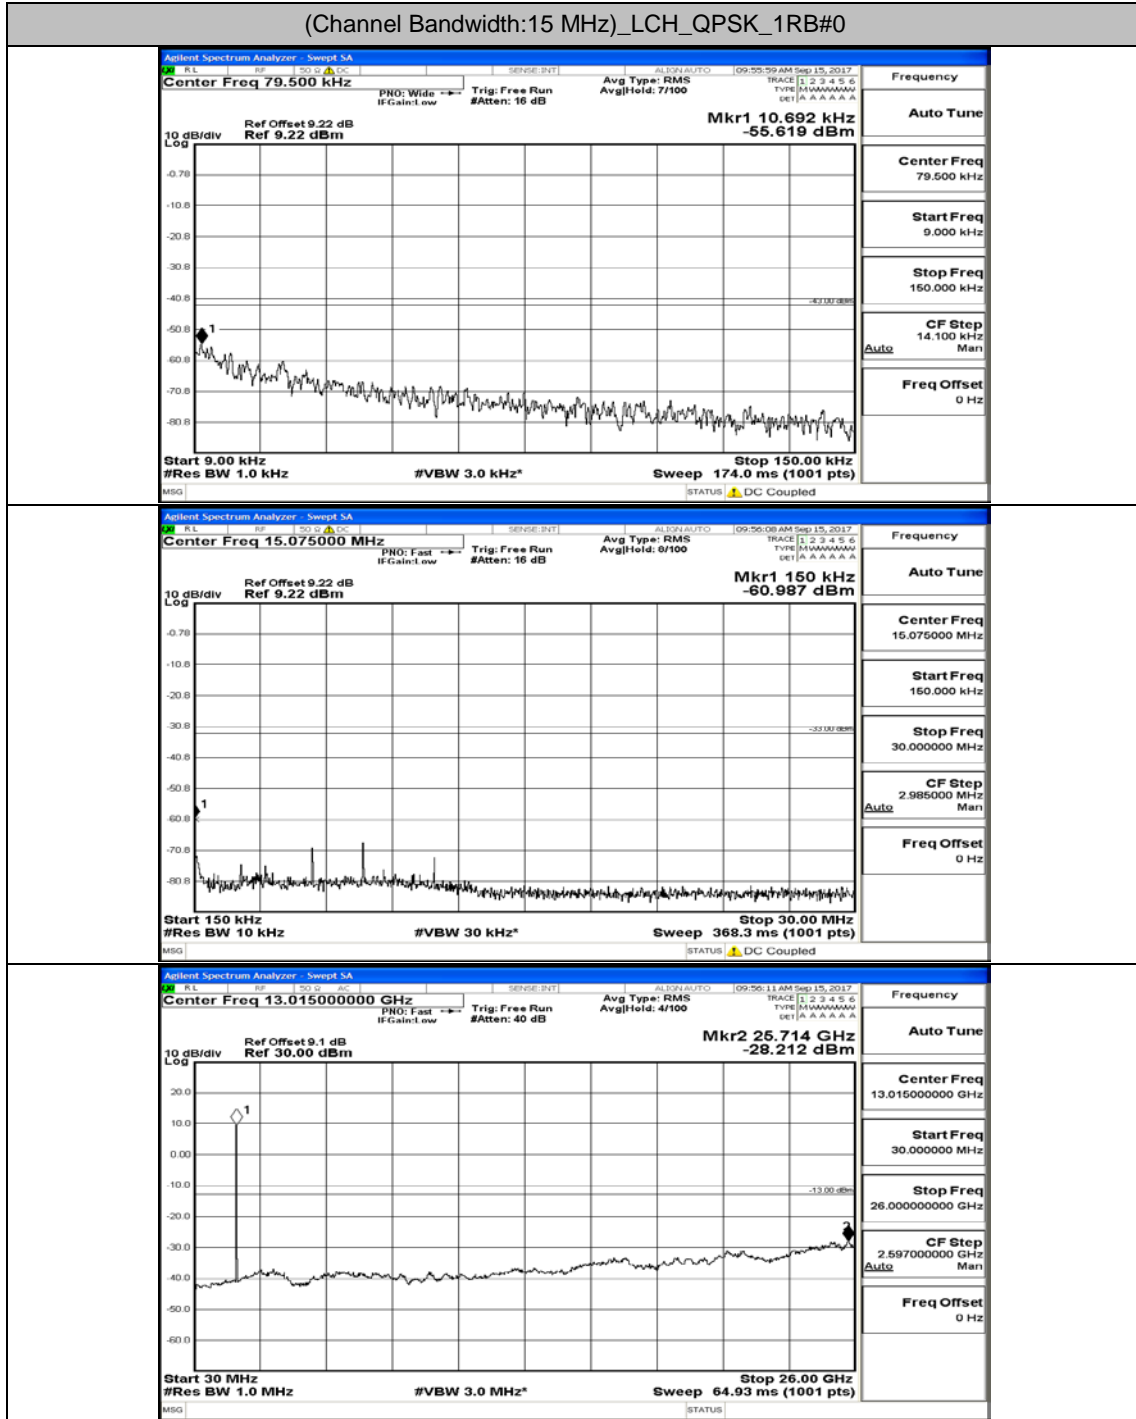

Channel Bandwidth: 10 MHz\_HCH\_QPSK\_1RB#0

Channel Bandwidth: 10 MHz\_LCH\_16QAM\_1RB#0

Channel Bandwidth: 10 MHz\_MCH\_16QAM\_1RB#0

Channel Bandwidth: 10 MHz\_HCH\_16QAM\_1RB#0

### Channel Bandwidth: 15 MHz

(Channel Bandwidth:15 MHz)\_LCH\_QPSK\_1RB#0

(Channel Bandwidth:15 MHz)\_MCH\_QPSK\_1RB#0

(Channel Bandwidth:15 MHz)\_HCH\_QPSK\_1RB#0

(Channel Bandwidth:15 MHz)\_LCH\_16QAM\_1RB#0