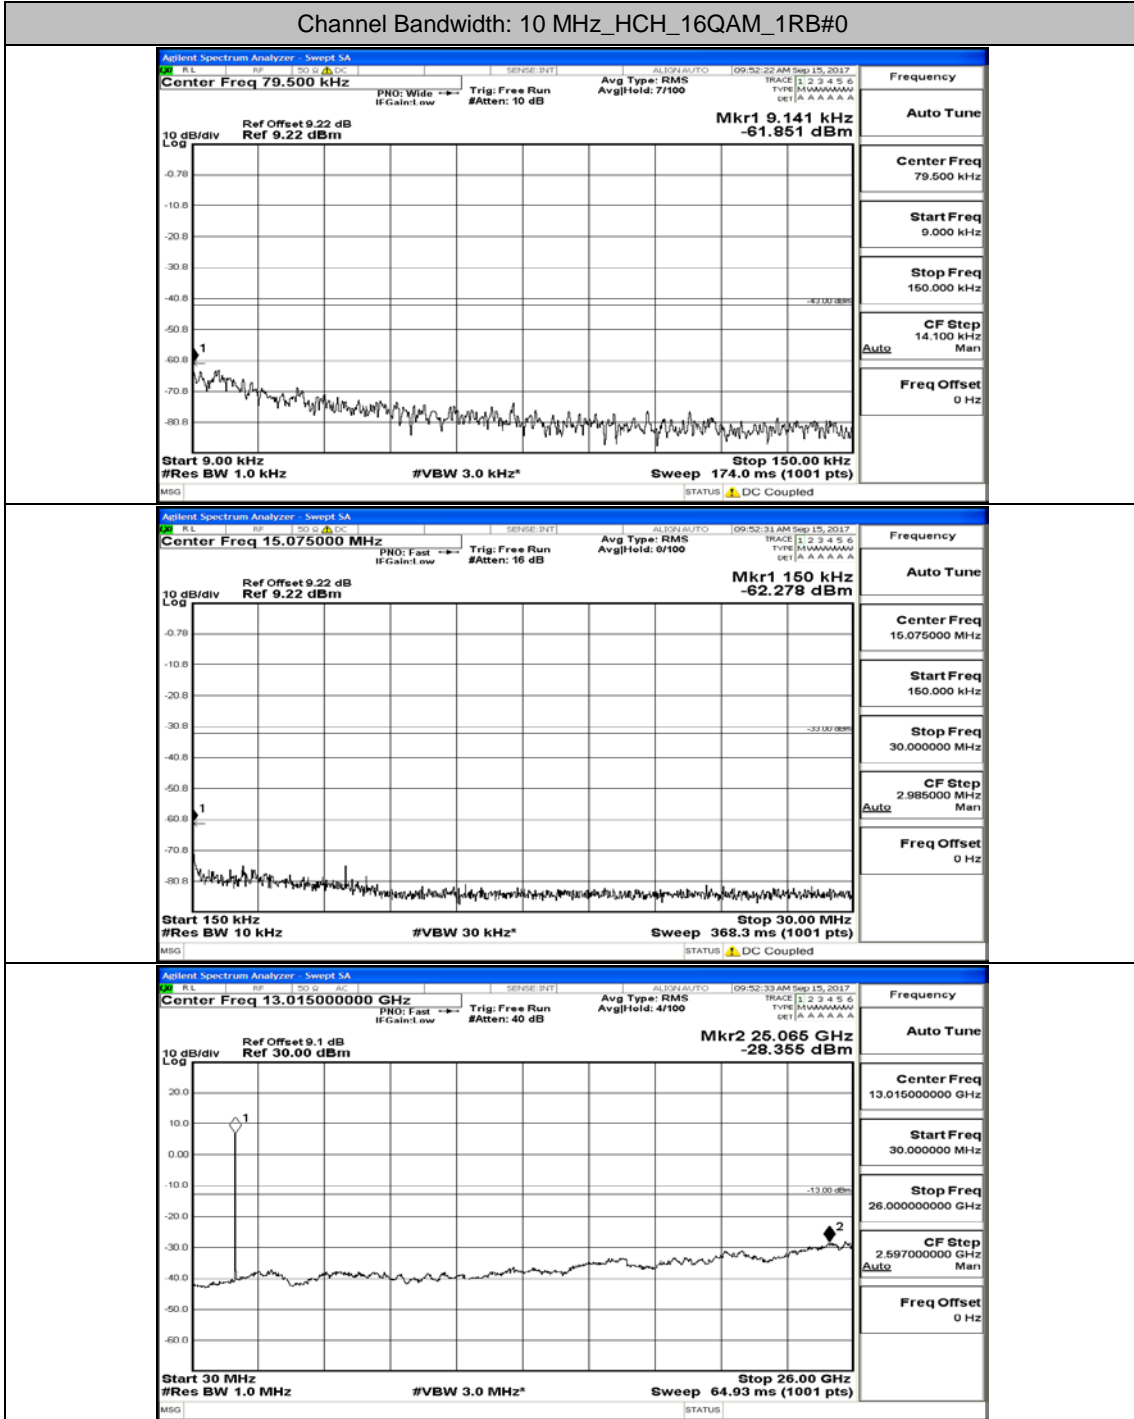

Channel Bandwidth: 10 MHz\_HCH\_QPSK\_1RB#0

Channel Bandwidth: 10 MHz\_LCH\_16QAM\_1RB#0

Channel Bandwidth: 10 MHz\_MCH\_16QAM\_1RB#0

Channel Bandwidth: 10 MHz\_HCH\_16QAM\_1RB#0

### Channel Bandwidth: 15 MHz

(Channel Bandwidth:15 MHz)\_LCH\_QPSK\_1RB#0

(Channel Bandwidth:15 MHz)\_MCH\_QPSK\_1RB#0

(Channel Bandwidth:15 MHz)\_HCH\_QPSK\_1RB#0

(Channel Bandwidth:15 MHz)\_LCH\_16QAM\_1RB#0