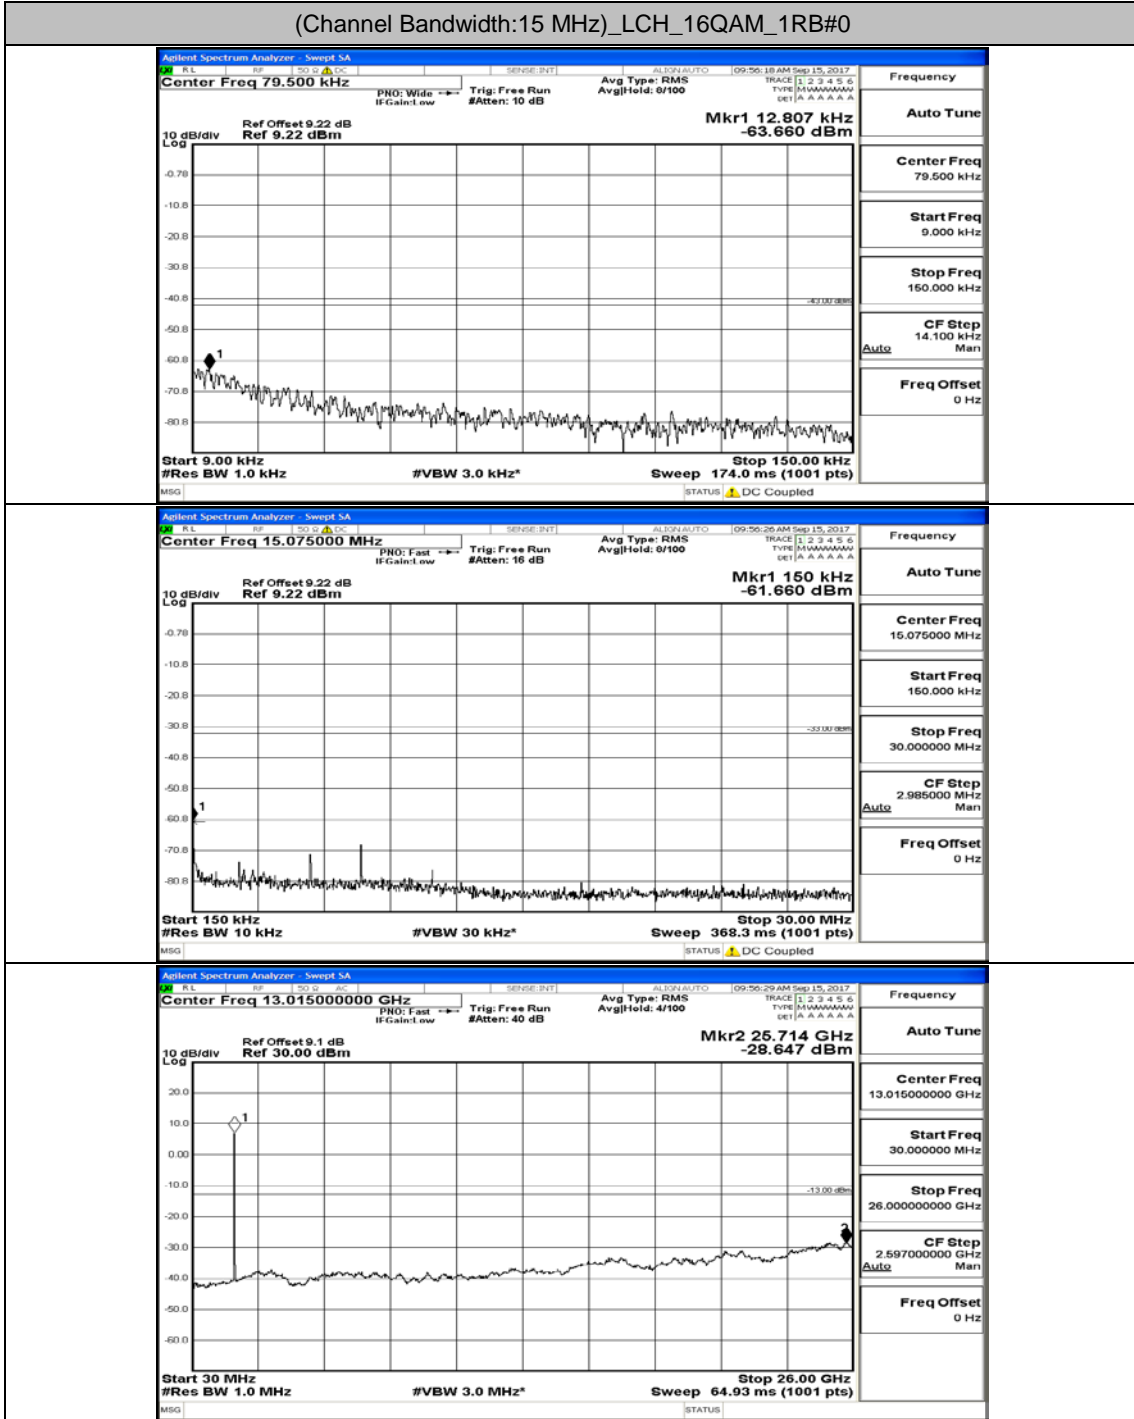

Channel Bandwidth: 10 MHz\_HCH\_QPSK\_1RB#0

Channel Bandwidth: 10 MHz\_LCH\_16QAM\_1RB#0

Channel Bandwidth: 10 MHz\_MCH\_16QAM\_1RB#0

Channel Bandwidth: 10 MHz\_HCH\_16QAM\_1RB#0

### Channel Bandwidth: 15 MHz

(Channel Bandwidth:15 MHz)\_LCH\_QPSK\_1RB#0

(Channel Bandwidth:15 MHz)\_MCH\_QPSK\_1RB#0

(Channel Bandwidth:15 MHz)\_HCH\_QPSK\_1RB#0

(Channel Bandwidth:15 MHz)\_LCH\_16QAM\_1RB#0

(Channel Bandwidth:15 MHz)\_MCH\_16QAM\_1RB#0

(Channel Bandwidth:15 MHz)\_HCH\_16QAM\_1RB#0

### Channel Bandwidth: 20 MHz

(Channel Bandwidth:20 MHz)\_LCH\_QPSK\_1RB#0

(Channel Bandwidth:20 MHz)\_MCH\_QPSK\_1RB#0

(Channel Bandwidth:20 MHz)\_HCH\_QPSK\_1RB#0

(Channel Bandwidth:20 MHz)\_LCH\_16QAM\_1RB#0