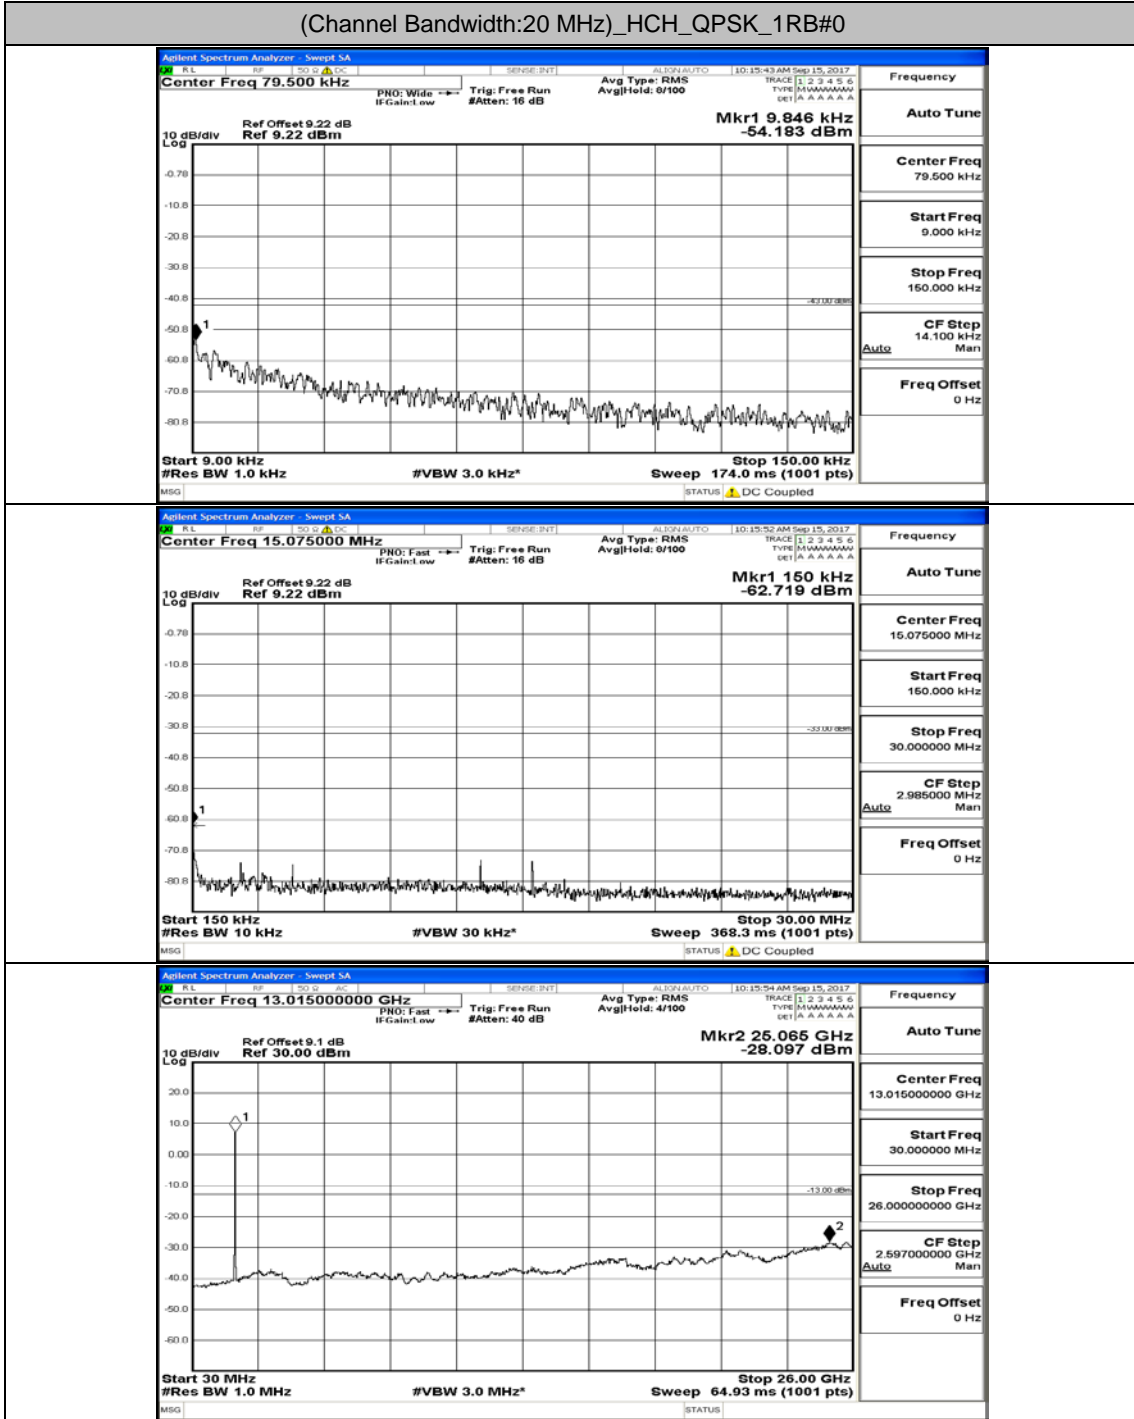

### Channel Bandwidth: 20 MHz

(Channel Bandwidth:20 MHz)\_LCH\_QPSK\_1RB#0

(Channel Bandwidth:20 MHz)\_MCH\_QPSK\_1RB#0

(Channel Bandwidth:20 MHz)\_HCH\_QPSK\_1RB#0

(Channel Bandwidth:20 MHz)\_LCH\_16QAM\_1RB#0

(Channel Bandwidth:20 MHz)\_MCH\_16QAM\_1RB#0

(Channel Bandwidth:20 MHz)\_HCH\_16QAM\_1RB#0