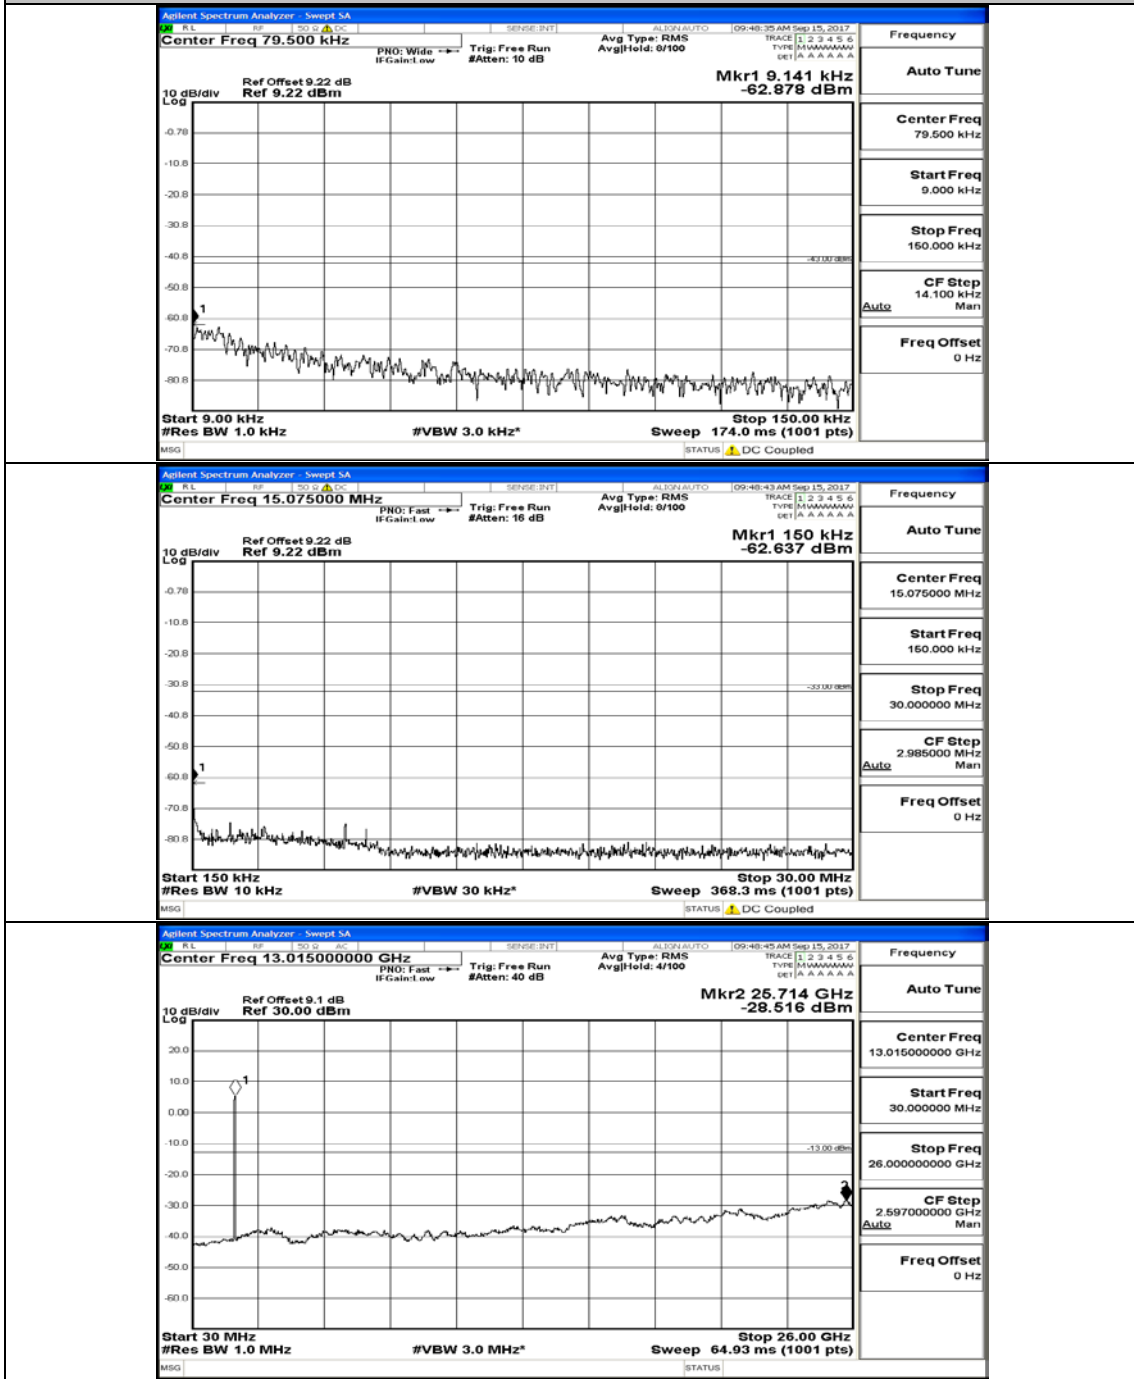

Channel Bandwidth: 10 MHz\_HCH\_QPSK\_1RB#0

Channel Bandwidth: 10 MHz\_LCH\_16QAM\_1RB#0

Channel Bandwidth: 10 MHz\_MCH\_16QAM\_1RB#0

Channel Bandwidth: 10 MHz\_HCH\_16QAM\_1RB#0

### Channel Bandwidth: 15 MHz

(Channel Bandwidth:15 MHz)\_LCH\_QPSK\_1RB#0

(Channel Bandwidth:15 MHz)\_MCH\_QPSK\_1RB#0

(Channel Bandwidth:15 MHz)\_HCH\_QPSK\_1RB#0

(Channel Bandwidth:15 MHz)\_LCH\_16QAM\_1RB#0