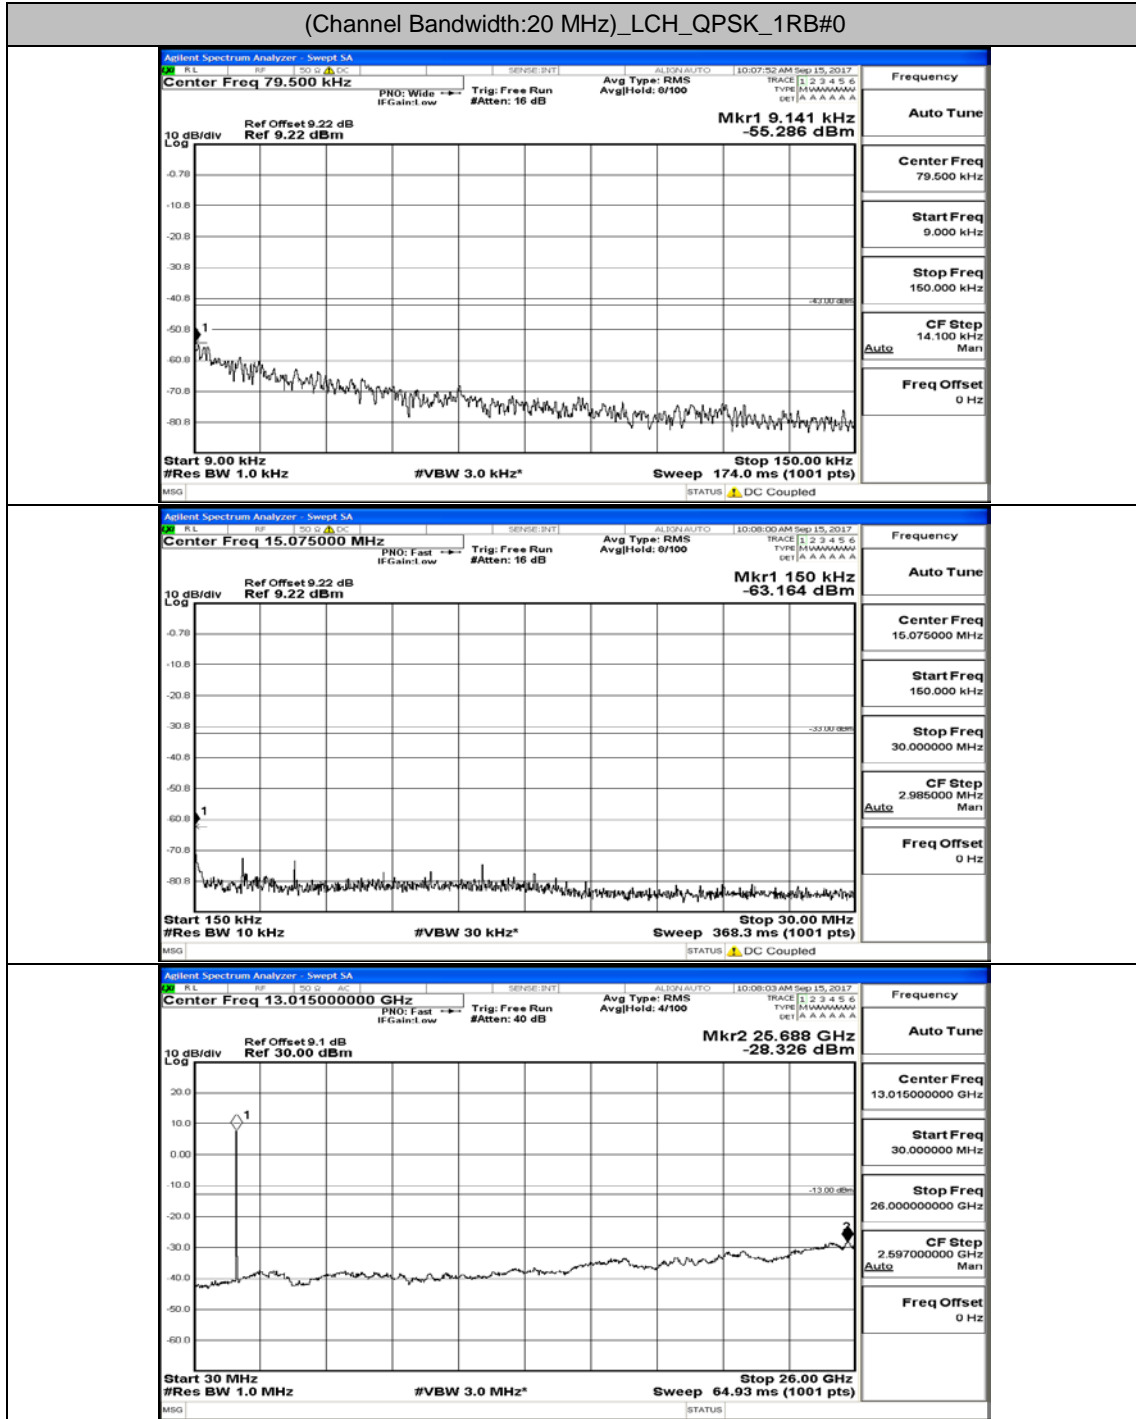

### Channel Bandwidth: 15 MHz

(Channel Bandwidth:15 MHz)\_LCH\_QPSK\_1RB#0

(Channel Bandwidth:15 MHz)\_MCH\_QPSK\_1RB#0

(Channel Bandwidth:15 MHz)\_HCH\_QPSK\_1RB#0

(Channel Bandwidth:15 MHz)\_LCH\_16QAM\_1RB#0

(Channel Bandwidth:15 MHz)\_MCH\_16QAM\_1RB#0

(Channel Bandwidth:15 MHz)\_HCH\_16QAM\_1RB#0

### Channel Bandwidth: 20 MHz

(Channel Bandwidth:20 MHz)\_LCH\_QPSK\_1RB#0

(Channel Bandwidth:20 MHz)\_MCH\_QPSK\_1RB#0

(Channel Bandwidth:20 MHz)\_HCH\_QPSK\_1RB#0

(Channel Bandwidth:20 MHz)\_LCH\_16QAM\_1RB#0