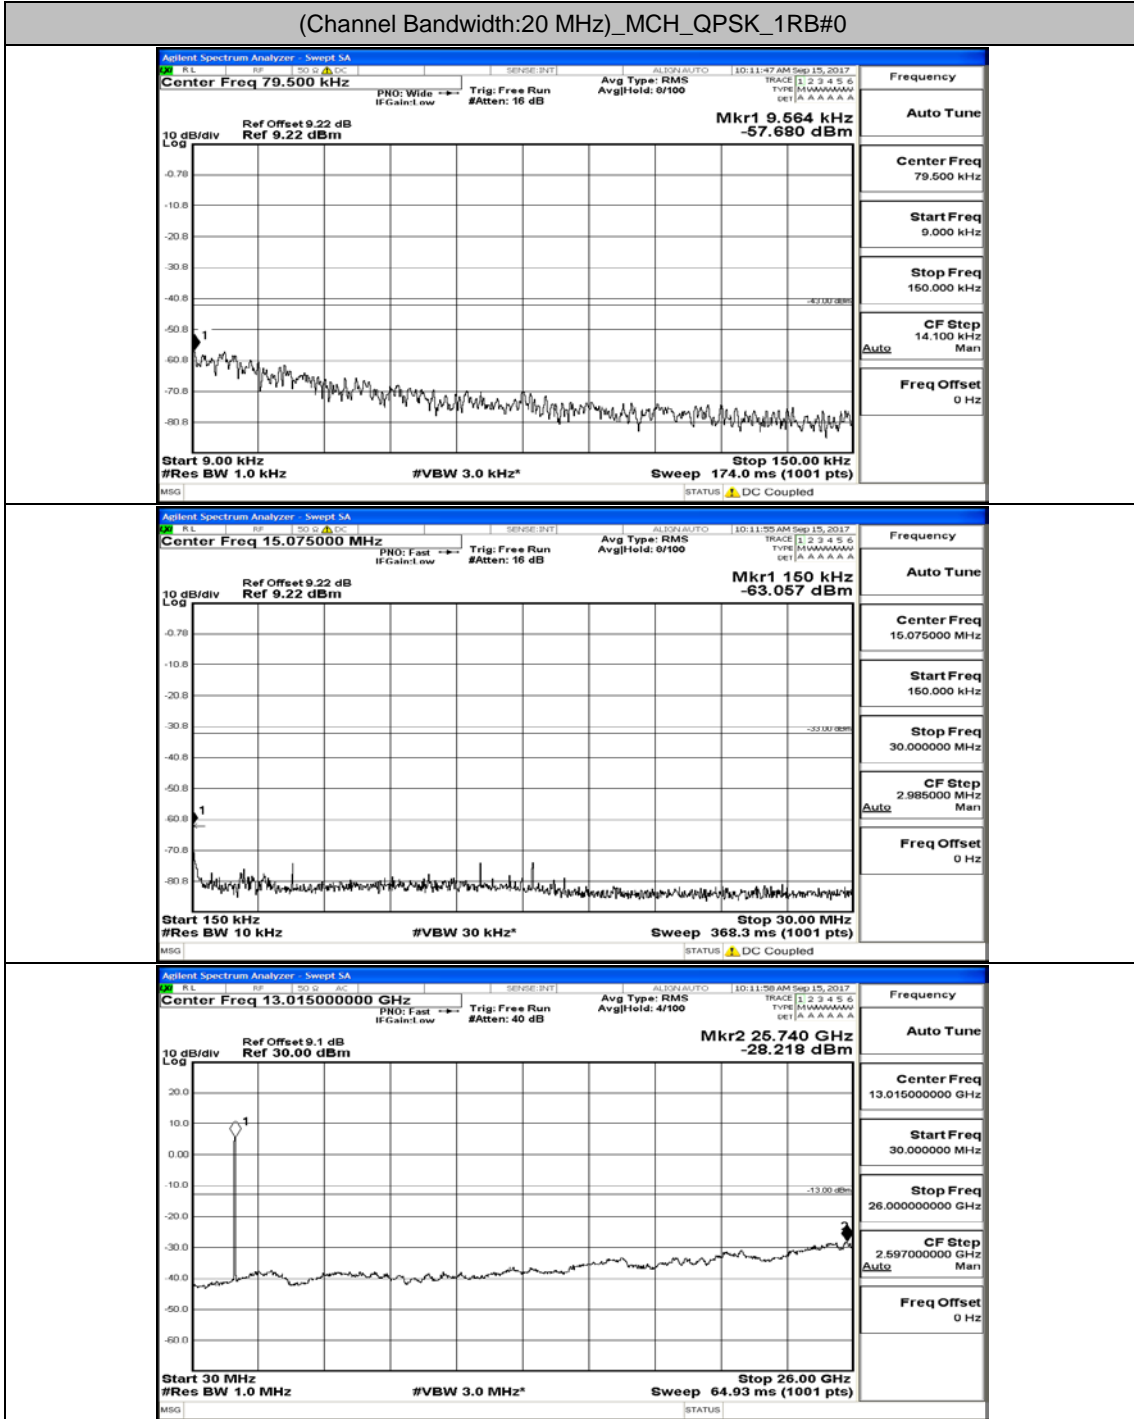

### Channel Bandwidth: 15 MHz

(Channel Bandwidth:15 MHz)\_LCH\_QPSK\_1RB#0

(Channel Bandwidth:15 MHz)\_MCH\_QPSK\_1RB#0

(Channel Bandwidth:15 MHz)\_HCH\_QPSK\_1RB#0

(Channel Bandwidth:15 MHz)\_LCH\_16QAM\_1RB#0

(Channel Bandwidth:15 MHz)\_MCH\_16QAM\_1RB#0

(Channel Bandwidth:15 MHz)\_HCH\_16QAM\_1RB#0

### Channel Bandwidth: 20 MHz

(Channel Bandwidth:20 MHz)\_LCH\_QPSK\_1RB#0

(Channel Bandwidth:20 MHz)\_MCH\_QPSK\_1RB#0

(Channel Bandwidth:20 MHz)\_HCH\_QPSK\_1RB#0

(Channel Bandwidth:20 MHz)\_LCH\_16QAM\_1RB#0