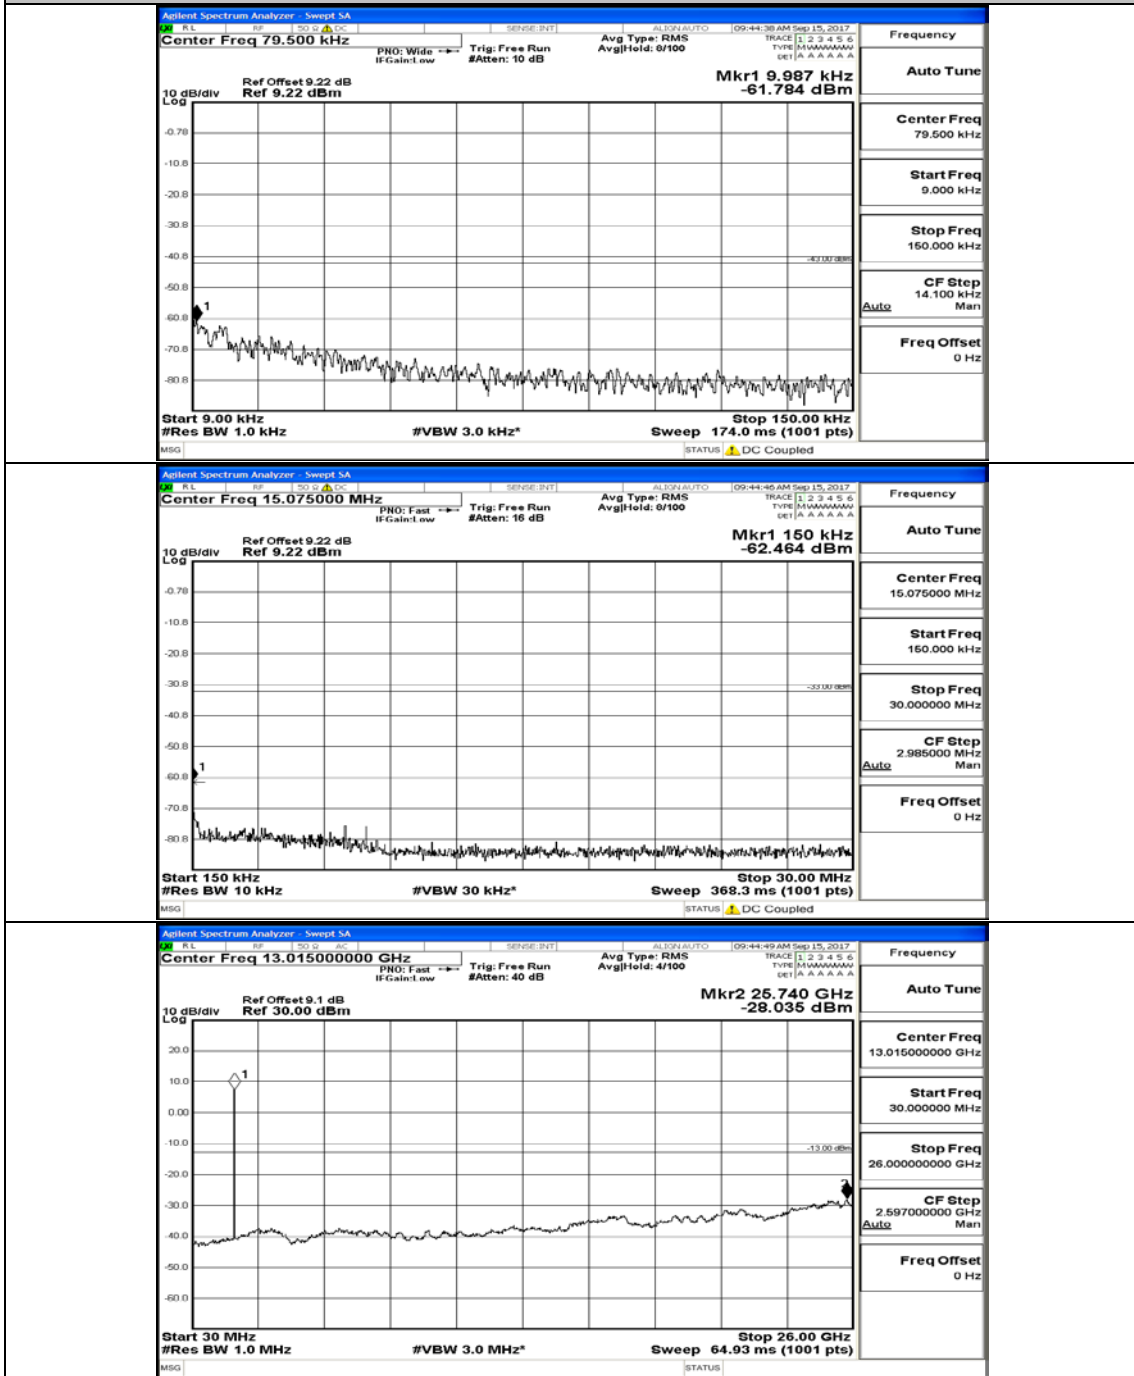

Channel Bandwidth: 10 MHz\_HCH\_QPSK\_1RB#0

Channel Bandwidth: 10 MHz\_LCH\_16QAM\_1RB#0

Channel Bandwidth: 10 MHz\_MCH\_16QAM\_1RB#0

Channel Bandwidth: 10 MHz\_HCH\_16QAM\_1RB#0

### Channel Bandwidth: 15 MHz

(Channel Bandwidth:15 MHz)\_LCH\_QPSK\_1RB#0

(Channel Bandwidth:15 MHz)\_MCH\_QPSK\_1RB#0

(Channel Bandwidth:15 MHz)\_HCH\_QPSK\_1RB#0

(Channel Bandwidth:15 MHz)\_LCH\_16QAM\_1RB#0

(Channel Bandwidth:15 MHz)\_MCH\_16QAM\_1RB#0

(Channel Bandwidth:15 MHz)\_HCH\_16QAM\_1RB#0