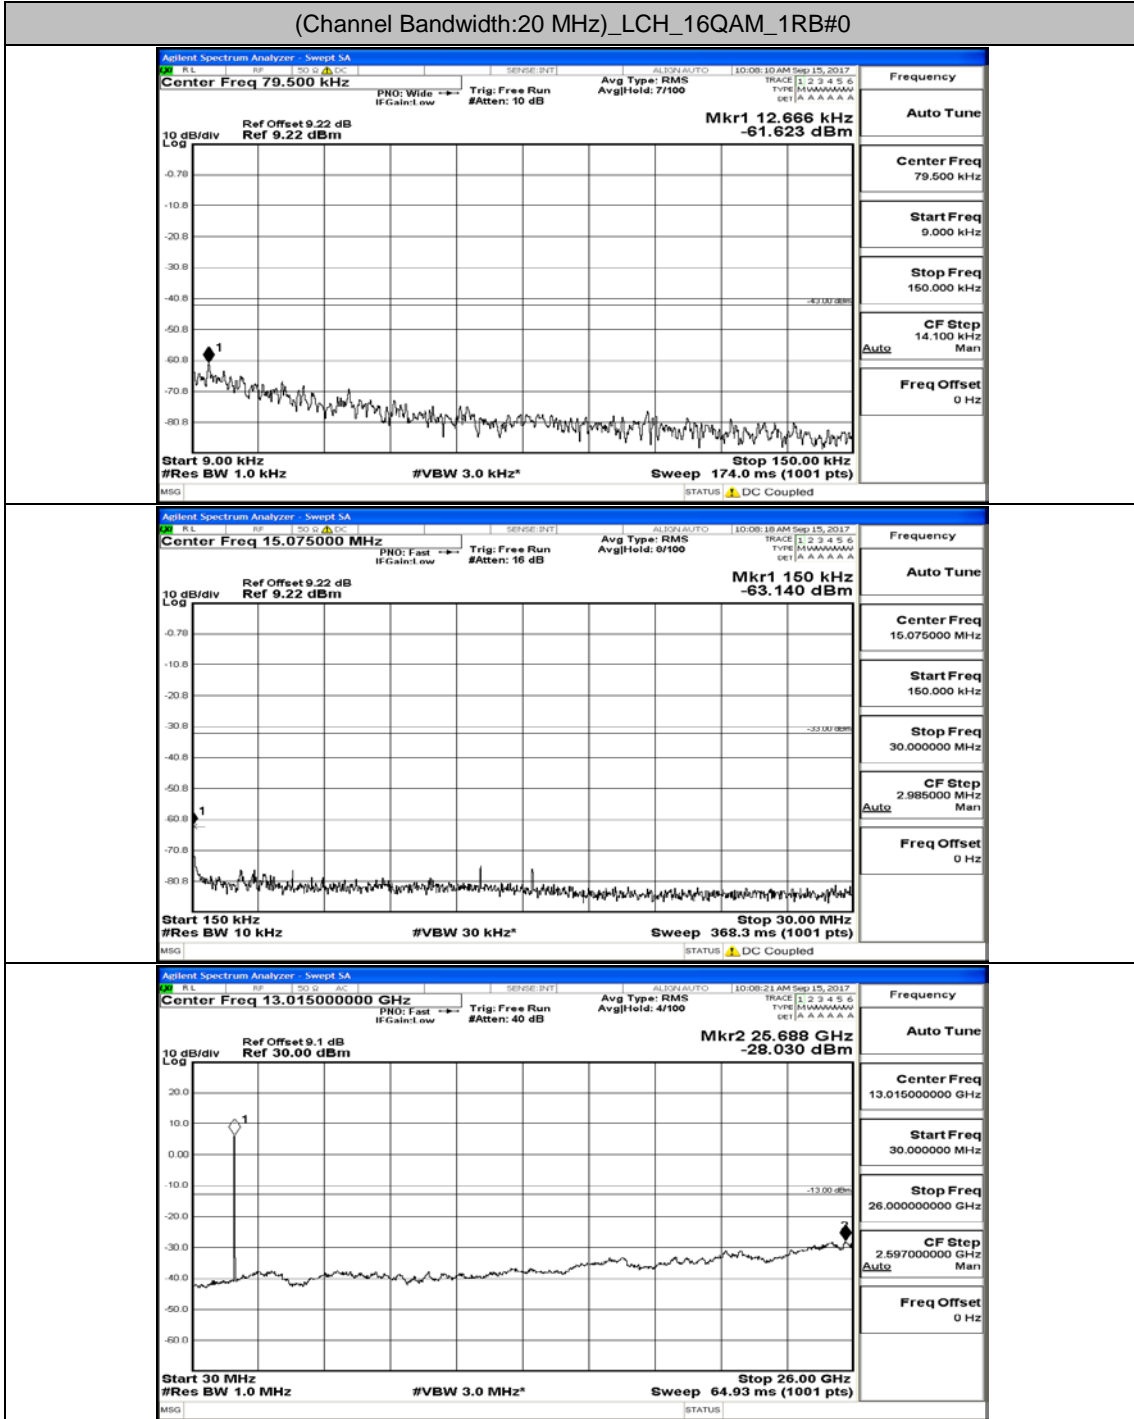

### Channel Bandwidth: 20 MHz

(Channel Bandwidth:20 MHz)\_LCH\_QPSK\_1RB#0

(Channel Bandwidth:20 MHz)\_MCH\_QPSK\_1RB#0

(Channel Bandwidth:20 MHz)\_HCH\_QPSK\_1RB#0

(Channel Bandwidth:20 MHz)\_LCH\_16QAM\_1RB#0

(Channel Bandwidth:20 MHz)\_MCH\_16QAM\_1RB#0

(Channel Bandwidth:20 MHz)\_HCH\_16QAM\_1RB#0