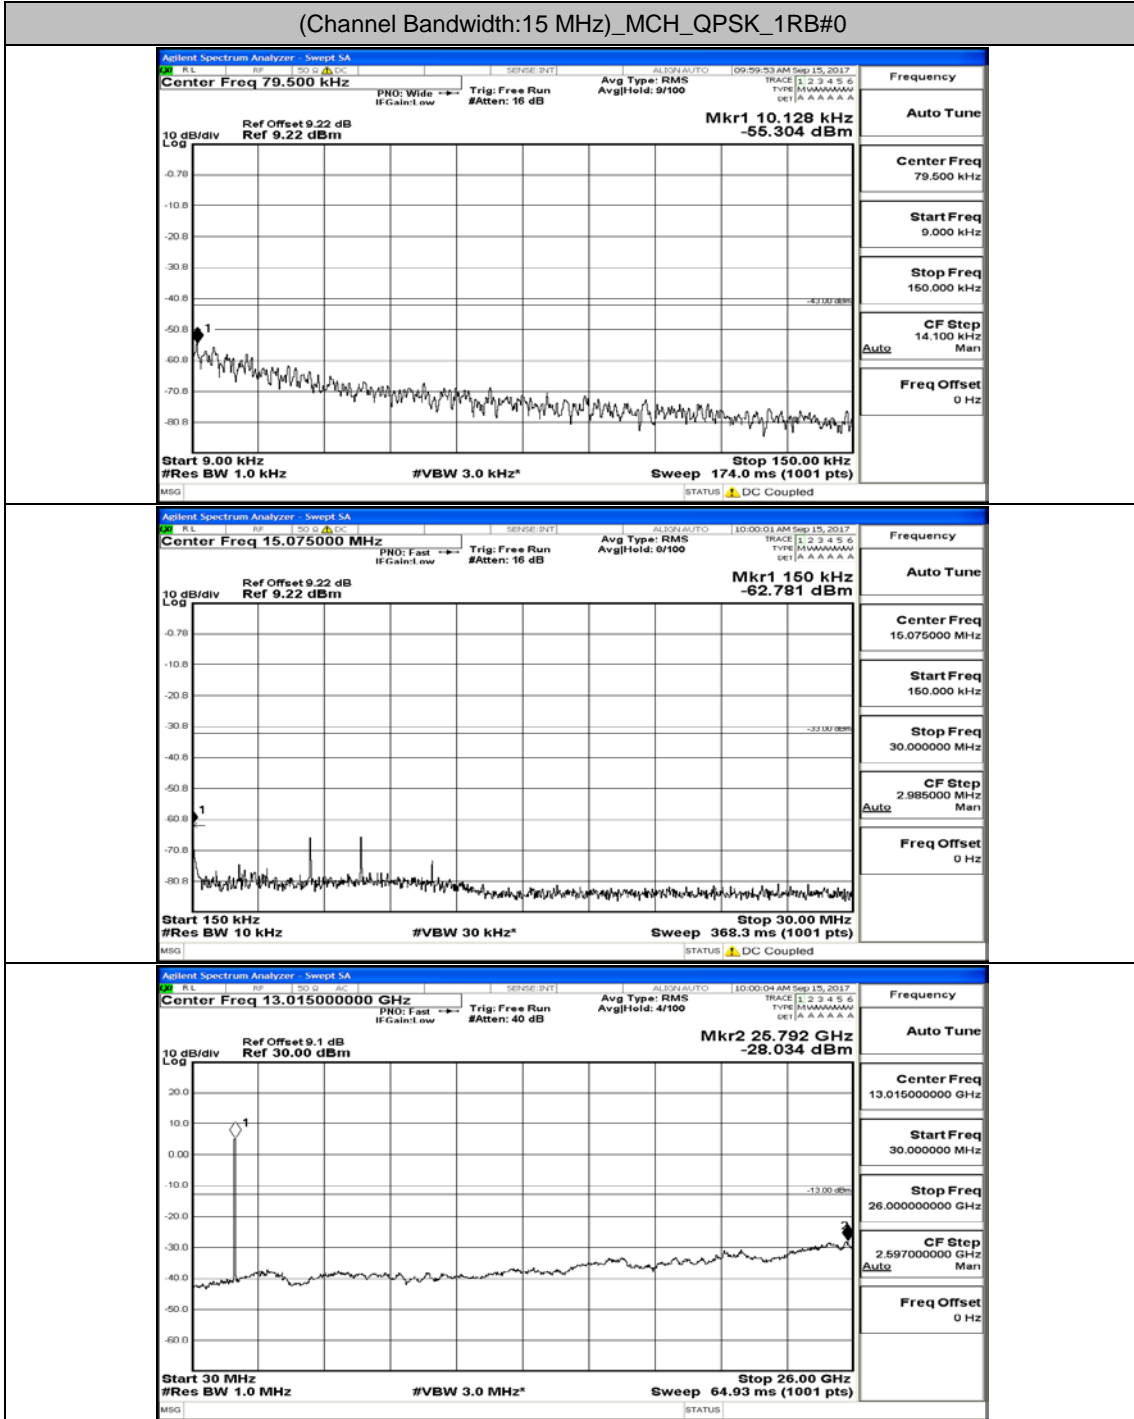

Channel Bandwidth: 10 MHz\_HCH\_QPSK\_1RB#0

Channel Bandwidth: 10 MHz\_LCH\_16QAM\_1RB#0

Channel Bandwidth: 10 MHz\_MCH\_16QAM\_1RB#0

Channel Bandwidth: 10 MHz\_HCH\_16QAM\_1RB#0

### Channel Bandwidth: 15 MHz

(Channel Bandwidth:15 MHz)\_LCH\_QPSK\_1RB#0

(Channel Bandwidth:15 MHz)\_MCH\_QPSK\_1RB#0

(Channel Bandwidth:15 MHz)\_HCH\_QPSK\_1RB#0

(Channel Bandwidth:15 MHz)\_LCH\_16QAM\_1RB#0

(Channel Bandwidth:15 MHz)\_MCH\_16QAM\_1RB#0

(Channel Bandwidth:15 MHz)\_HCH\_16QAM\_1RB#0