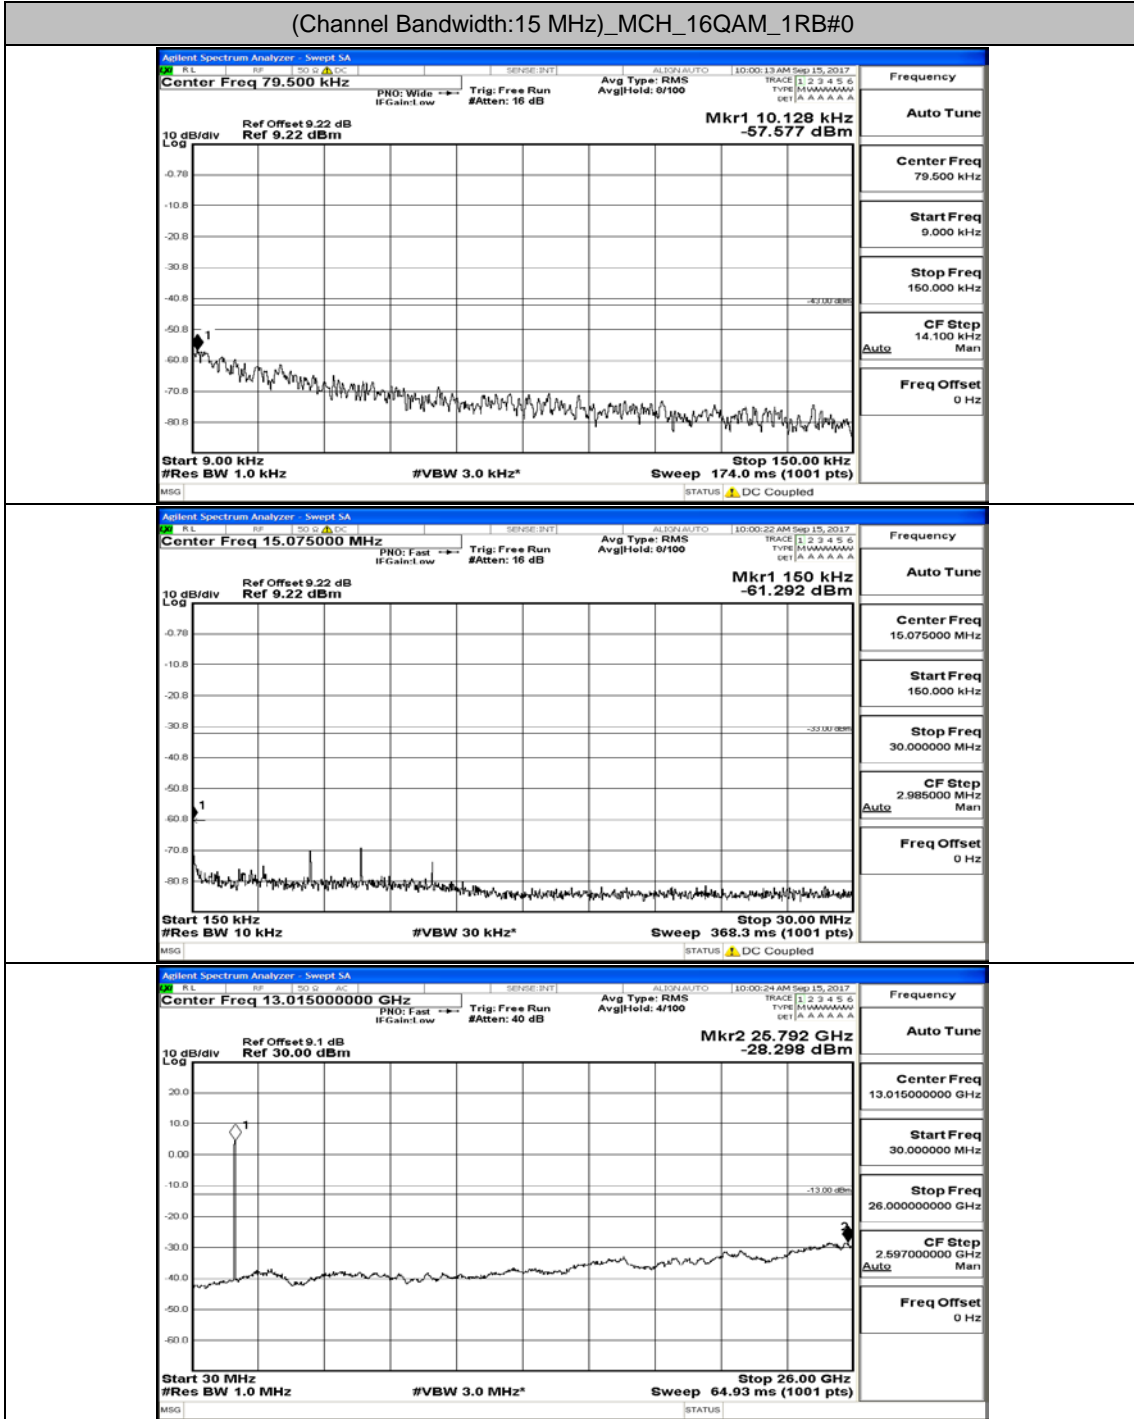

Channel Bandwidth: 10 MHz\_HCH\_QPSK\_1RB#0

Channel Bandwidth: 10 MHz\_LCH\_16QAM\_1RB#0

Channel Bandwidth: 10 MHz\_MCH\_16QAM\_1RB#0

Channel Bandwidth: 10 MHz\_HCH\_16QAM\_1RB#0

### Channel Bandwidth: 15 MHz

(Channel Bandwidth:15 MHz)\_LCH\_QPSK\_1RB#0

(Channel Bandwidth:15 MHz)\_MCH\_QPSK\_1RB#0

(Channel Bandwidth:15 MHz)\_HCH\_QPSK\_1RB#0

(Channel Bandwidth:15 MHz)\_LCH\_16QAM\_1RB#0

(Channel Bandwidth:15 MHz)\_MCH\_16QAM\_1RB#0

(Channel Bandwidth:15 MHz)\_HCH\_16QAM\_1RB#0

### Channel Bandwidth: 20 MHz

(Channel Bandwidth:20 MHz)\_LCH\_QPSK\_1RB#0

(Channel Bandwidth:20 MHz)\_MCH\_QPSK\_1RB#0

(Channel Bandwidth:20 MHz)\_HCH\_QPSK\_1RB#0

(Channel Bandwidth:20 MHz)\_LCH\_16QAM\_1RB#0