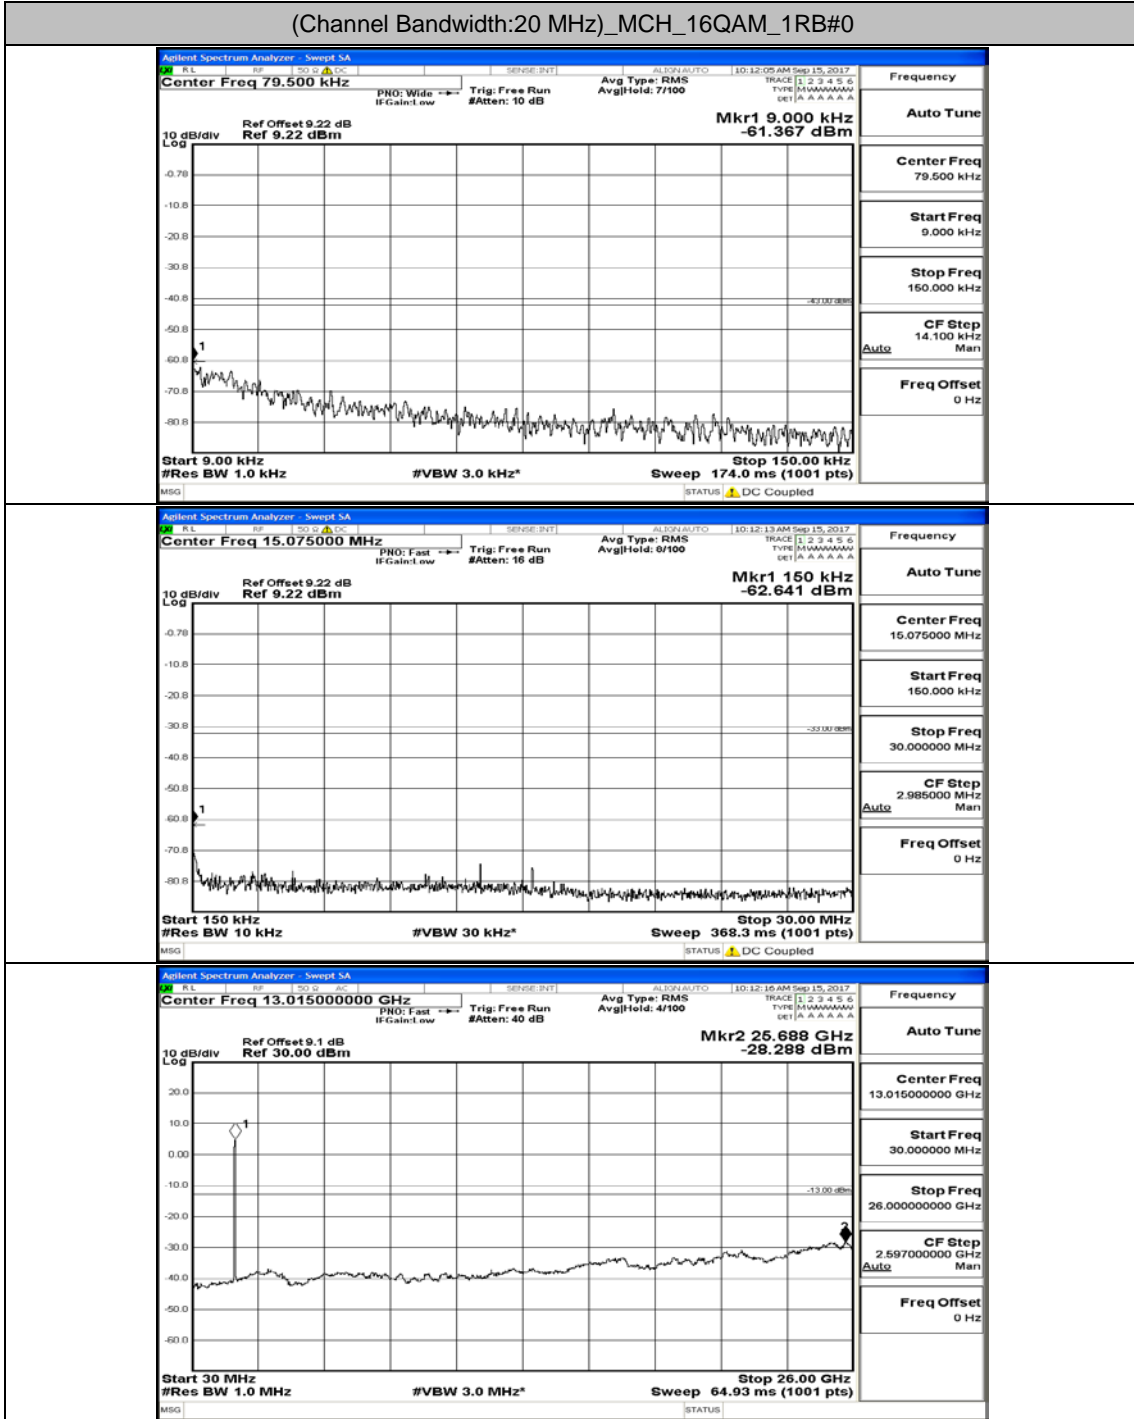

### Channel Bandwidth: 20 MHz

(Channel Bandwidth:20 MHz)\_LCH\_QPSK\_1RB#0

(Channel Bandwidth:20 MHz)\_MCH\_QPSK\_1RB#0

(Channel Bandwidth:20 MHz)\_HCH\_QPSK\_1RB#0

(Channel Bandwidth:20 MHz)\_LCH\_16QAM\_1RB#0

(Channel Bandwidth:20 MHz)\_MCH\_16QAM\_1RB#0

(Channel Bandwidth:20 MHz)\_HCH\_16QAM\_1RB#0