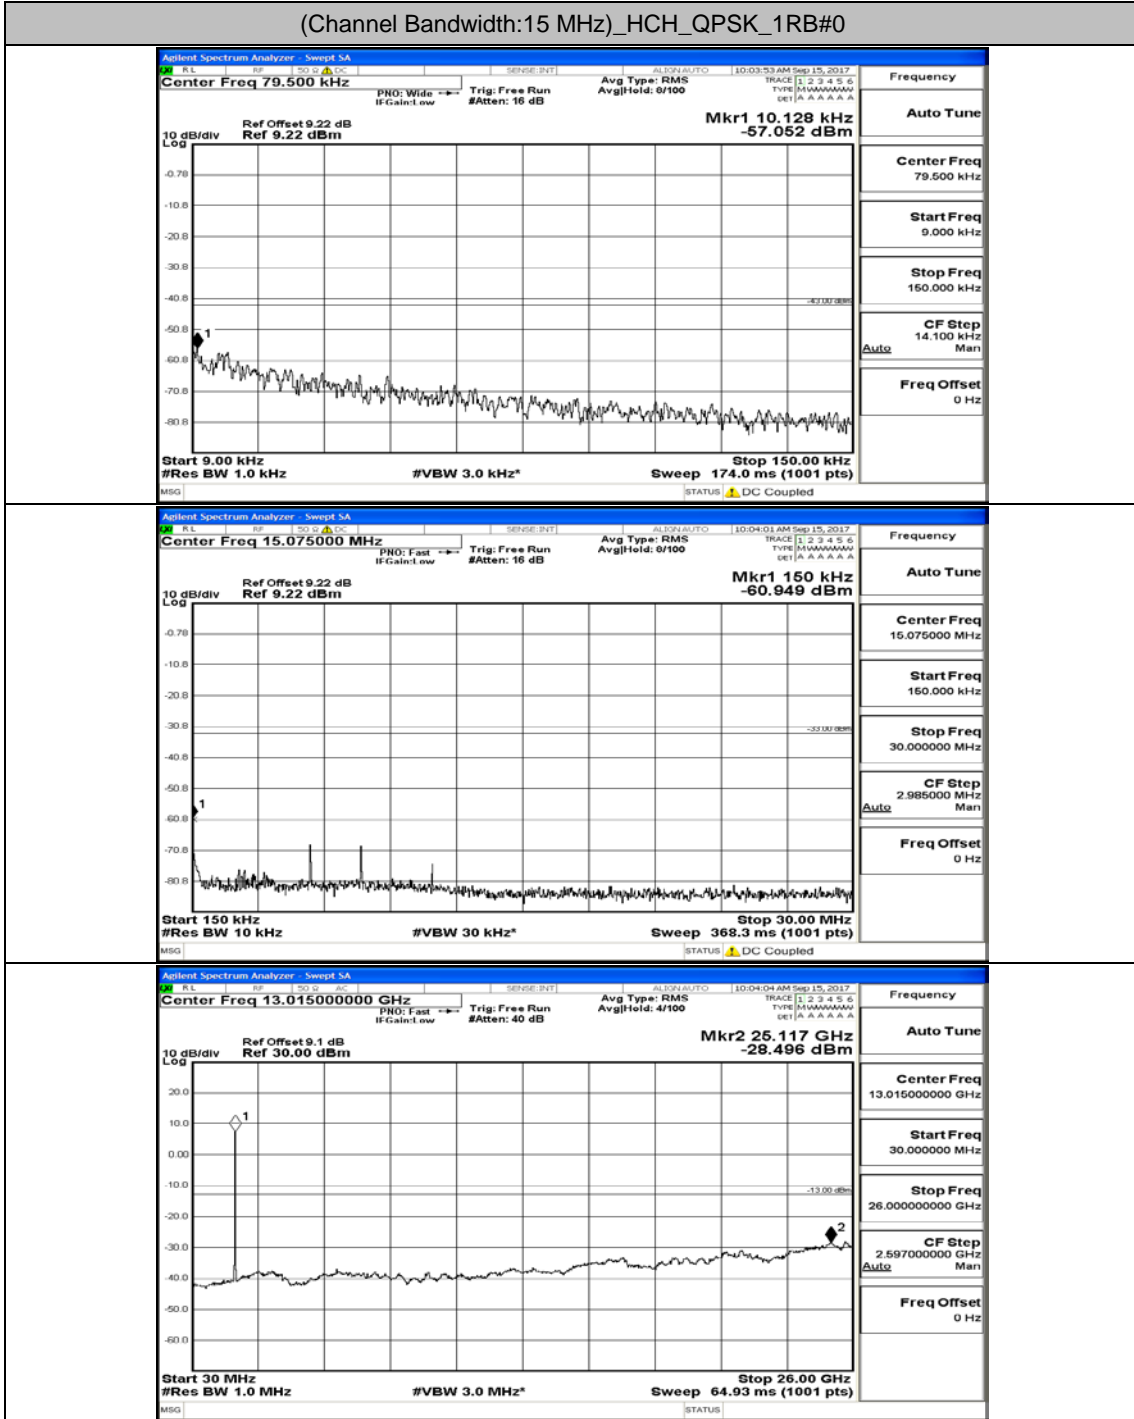

Channel Bandwidth: 10 MHz\_HCH\_QPSK\_1RB#0

Channel Bandwidth: 10 MHz\_LCH\_16QAM\_1RB#0

Channel Bandwidth: 10 MHz\_MCH\_16QAM\_1RB#0

Channel Bandwidth: 10 MHz\_HCH\_16QAM\_1RB#0

### Channel Bandwidth: 15 MHz

(Channel Bandwidth:15 MHz)\_LCH\_QPSK\_1RB#0

(Channel Bandwidth:15 MHz)\_MCH\_QPSK\_1RB#0

(Channel Bandwidth:15 MHz)\_HCH\_QPSK\_1RB#0

(Channel Bandwidth:15 MHz)\_LCH\_16QAM\_1RB#0

(Channel Bandwidth:15 MHz)\_MCH\_16QAM\_1RB#0

(Channel Bandwidth:15 MHz)\_HCH\_16QAM\_1RB#0

### Channel Bandwidth: 20 MHz

(Channel Bandwidth:20 MHz)\_LCH\_QPSK\_1RB#0

(Channel Bandwidth:20 MHz)\_MCH\_QPSK\_1RB#0

(Channel Bandwidth:20 MHz)\_HCH\_QPSK\_1RB#0

(Channel Bandwidth:20 MHz)\_LCH\_16QAM\_1RB#0