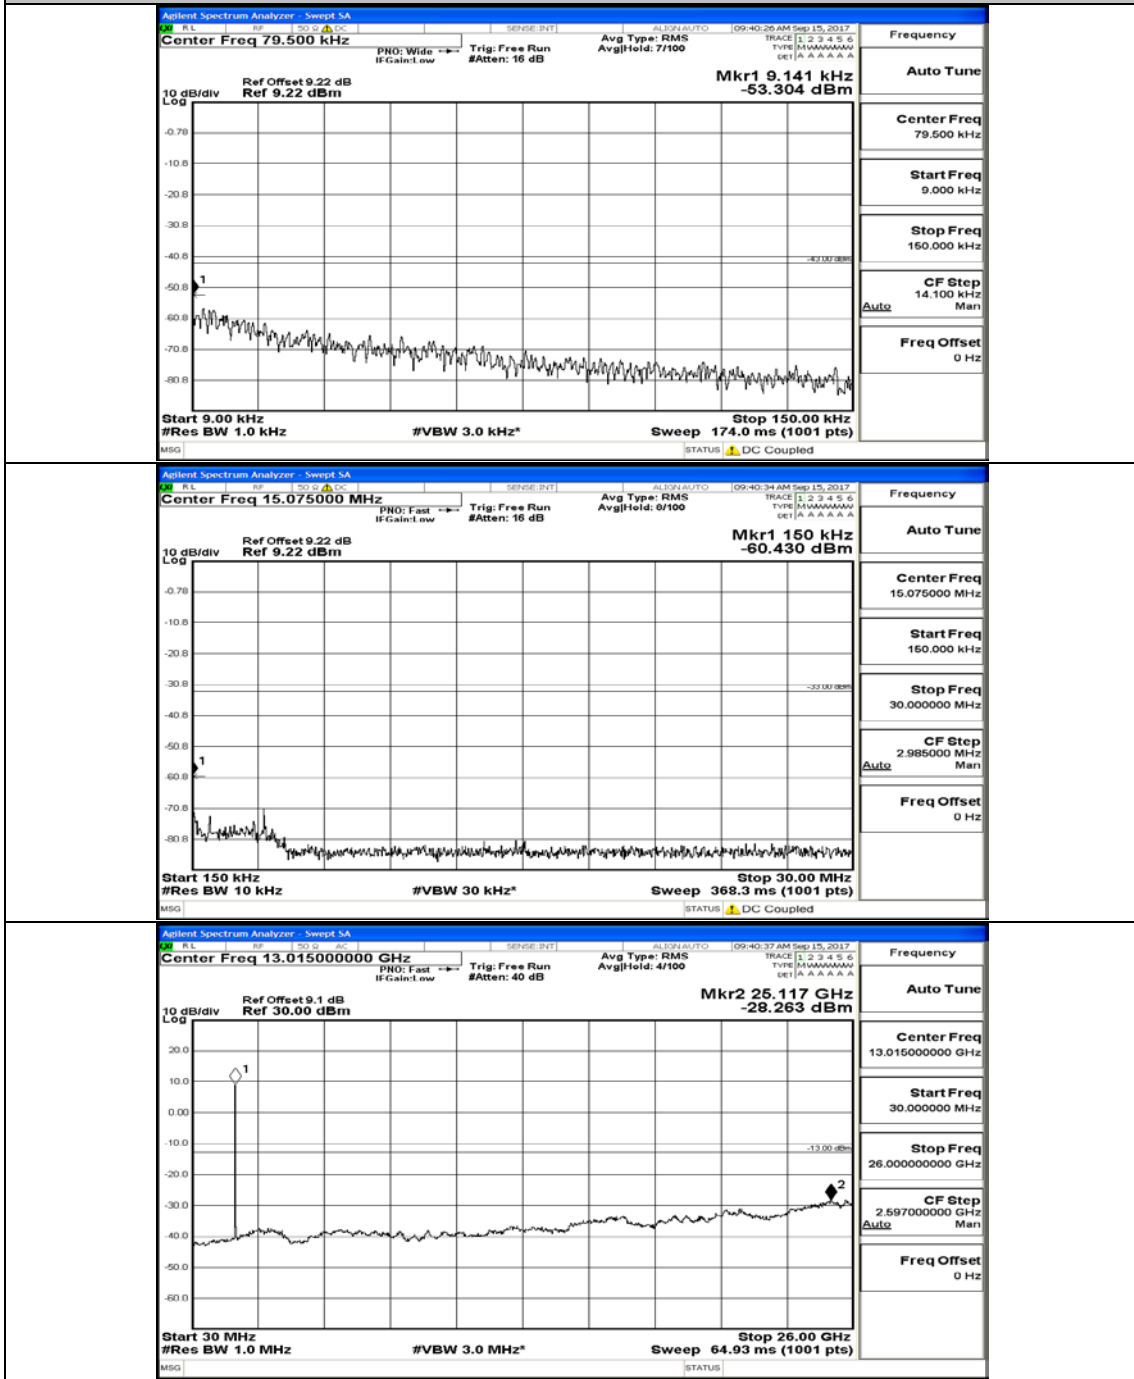

Appendix B.5: Conducted Spurious Emission

Test Graphs

Channel Bandwidth: 1.4 MHz

(Channel Bandwidth: 1.4 MHz)_LCH_QPSK_1RB#0

(Channel Bandwidth: 1.4 MHz)_MCH_QPSK_1RB#0

(Channel Bandwidth: 1.4 MHz)_HCH_QPSK_1RB#0

(Channel Bandwidth: 3 MHz)_HCH_QPSK_1RB#0

(Channel Bandwidth: 3 MHz)_LCH_16QAM_1RB#0

(Channel Bandwidth: 3 MHz)_MCH_16QAM_1RB#0

(Channel Bandwidth: 3 MHz)_HCH_16QAM_1RB#0

Channel Bandwidth: 5 MHz

(Channel Bandwidth: 5 MHz)_LCH_QPSK_1RB#0

(Channel Bandwidth: 5 MHz)_MCH_QPSK_1RB#0

(Channel Bandwidth: 5 MHz)_HCH_QPSK_1RB#0

(Channel Bandwidth: 5 MHz)_LCH_16QAM_1RB#0

(Channel Bandwidth: 5 MHz)_MCH_16QAM_1RB#0

(Channel Bandwidth: 5 MHz)_HCH_16QAM_1RB#0