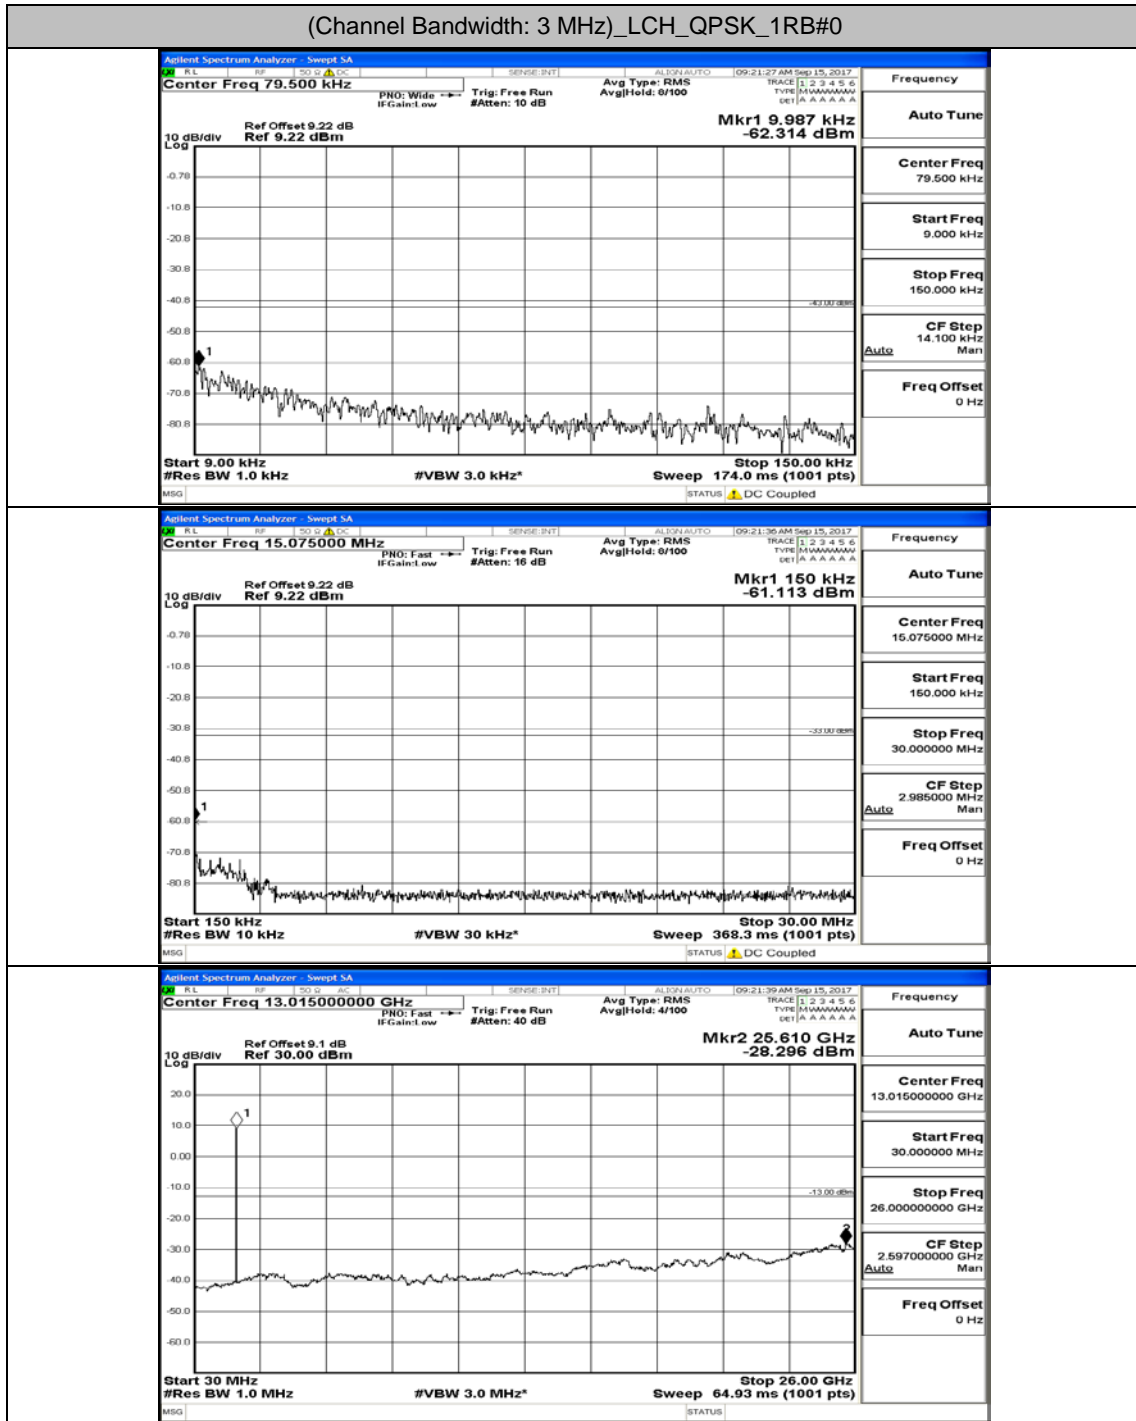

Appendix B.5: Conducted Spurious Emission

Test Graphs

Channel Bandwidth: 1.4 MHz

(Channel Bandwidth: 1.4 MHz)_LCH_QPSK_1RB#0

(Channel Bandwidth: 1.4 MHz)_MCH_QPSK_1RB#0

(Channel Bandwidth: 1.4 MHz)_HCH_QPSK_1RB#0

(Channel Bandwidth: 1.4 MHz)_LCH_16QAM_1RB#0

(Channel Bandwidth: 1.4 MHz)_MCH_16QAM_1RB#0

(Channel Bandwidth: 1.4 MHz)_HCH_16QAM_1RB#0

Channel Bandwidth: 3 MHz

(Channel Bandwidth: 3 MHz)_LCH_QPSK_1RB#0

(Channel Bandwidth: 3 MHz)_MCH_QPSK_1RB#0

(Channel Bandwidth: 3 MHz)_HCH_QPSK_1RB#0

(Channel Bandwidth: 3 MHz)_LCH_16QAM_1RB#0

(Channel Bandwidth: 3 MHz)_MCH_16QAM_1RB#0

(Channel Bandwidth: 3 MHz)_HCH_16QAM_1RB#0

Channel Bandwidth: 5 MHz

(Channel Bandwidth: 5 MHz)_LCH_QPSK_1RB#0