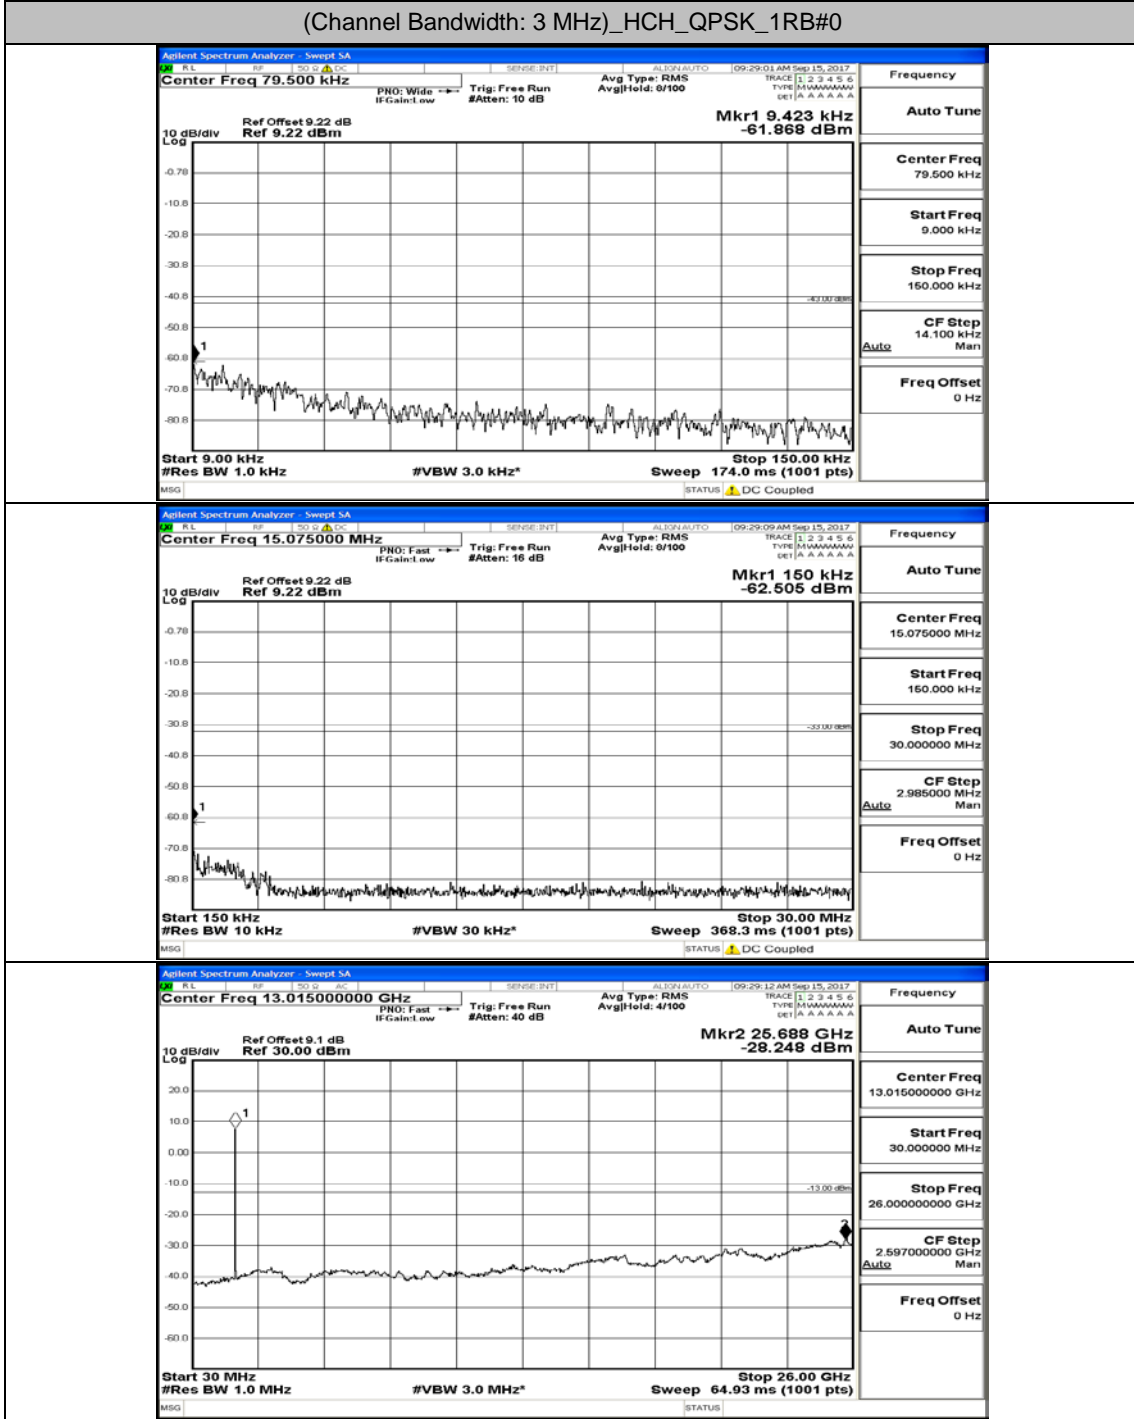

Appendix B.5: Conducted Spurious Emission

Test Graphs

Channel Bandwidth: 1.4 MHz

(Channel Bandwidth: 1.4 MHz)_LCH_QPSK_1RB#0

(Channel Bandwidth: 1.4 MHz)_MCH_QPSK_1RB#0

(Channel Bandwidth: 1.4 MHz)_HCH_QPSK_1RB#0

(Channel Bandwidth: 1.4 MHz)_LCH_16QAM_1RB#0

(Channel Bandwidth: 1.4 MHz)_MCH_16QAM_1RB#0

(Channel Bandwidth: 1.4 MHz)_HCH_16QAM_1RB#0

Channel Bandwidth: 3 MHz

(Channel Bandwidth: 3 MHz)_LCH_QPSK_1RB#0

(Channel Bandwidth: 3 MHz)_MCH_QPSK_1RB#0

(Channel Bandwidth: 3 MHz)_HCH_QPSK_1RB#0

(Channel Bandwidth: 3 MHz)_LCH_16QAM_1RB#0

(Channel Bandwidth: 3 MHz)_MCH_16QAM_1RB#0

(Channel Bandwidth: 3 MHz)_HCH_16QAM_1RB#0

Channel Bandwidth: 5 MHz

(Channel Bandwidth: 5 MHz)_LCH_QPSK_1RB#0