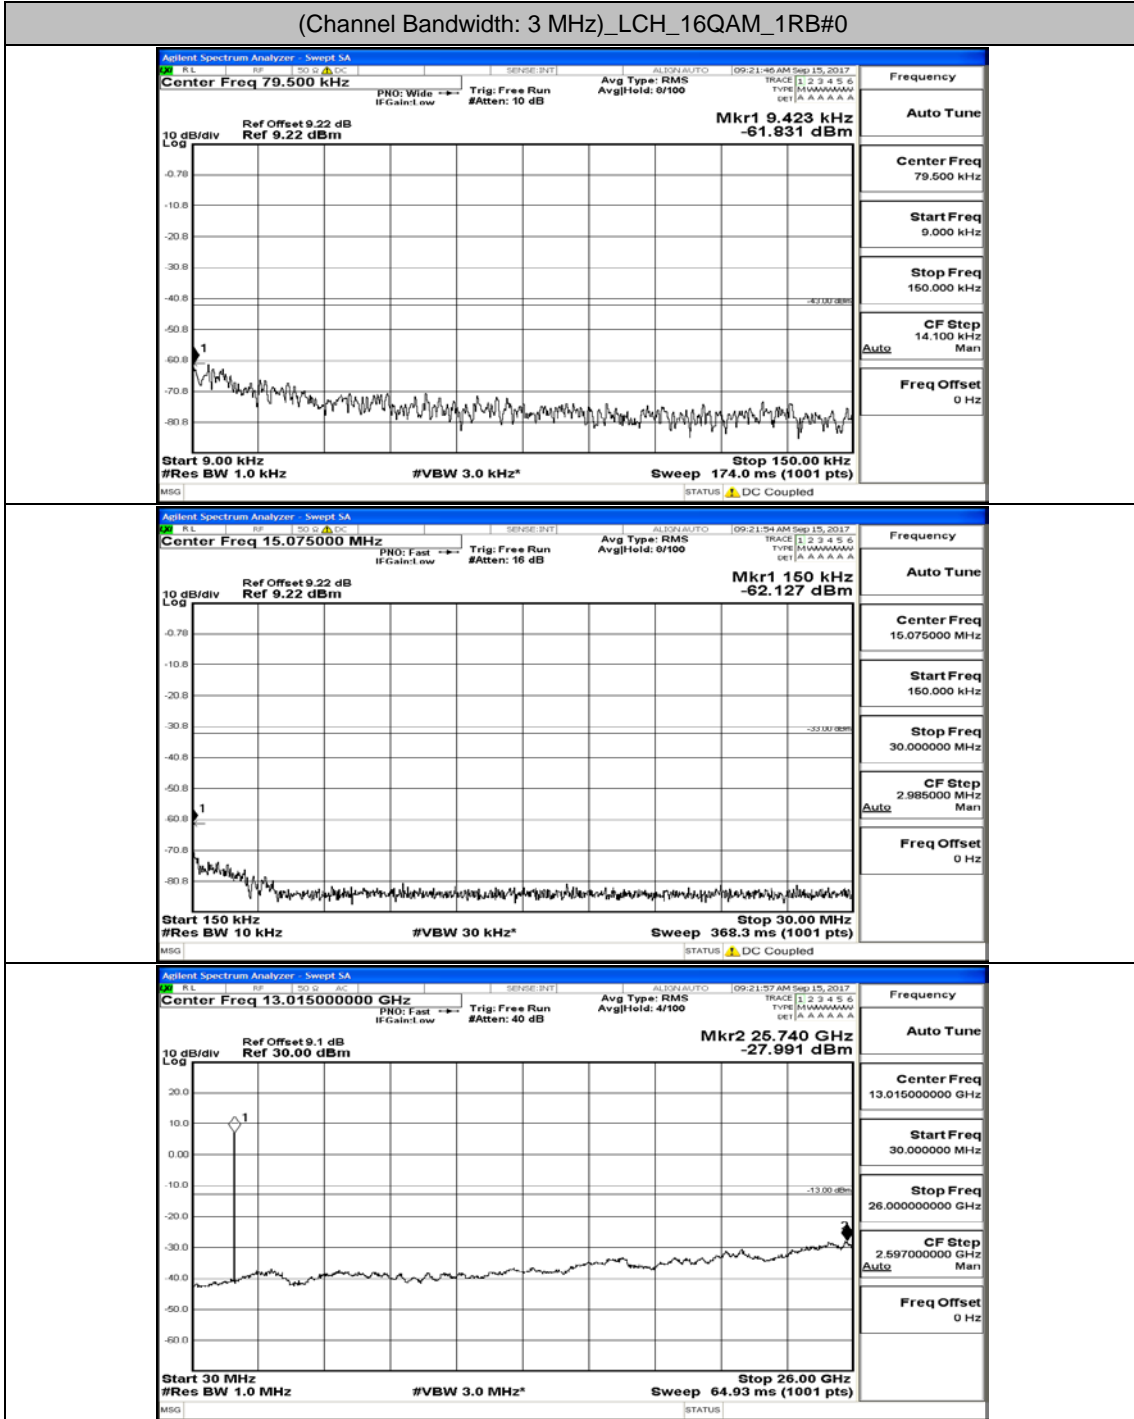

Appendix B.5: Conducted Spurious Emission

Test Graphs

Channel Bandwidth: 1.4 MHz

(Channel Bandwidth: 1.4 MHz)_LCH_QPSK_1RB#0

(Channel Bandwidth: 1.4 MHz)_MCH_QPSK_1RB#0

(Channel Bandwidth: 1.4 MHz)_HCH_QPSK_1RB#0

(Channel Bandwidth: 1.4 MHz)_LCH_16QAM_1RB#0

(Channel Bandwidth: 1.4 MHz)_MCH_16QAM_1RB#0

(Channel Bandwidth: 1.4 MHz)_HCH_16QAM_1RB#0

Channel Bandwidth: 3 MHz

(Channel Bandwidth: 3 MHz)_LCH_QPSK_1RB#0

(Channel Bandwidth: 3 MHz)_MCH_QPSK_1RB#0

(Channel Bandwidth: 3 MHz)_HCH_QPSK_1RB#0

(Channel Bandwidth: 3 MHz)_LCH_16QAM_1RB#0

(Channel Bandwidth: 3 MHz)_MCH_16QAM_1RB#0

(Channel Bandwidth: 3 MHz)_HCH_16QAM_1RB#0

Channel Bandwidth: 5 MHz

(Channel Bandwidth: 5 MHz)_LCH_QPSK_1RB#0