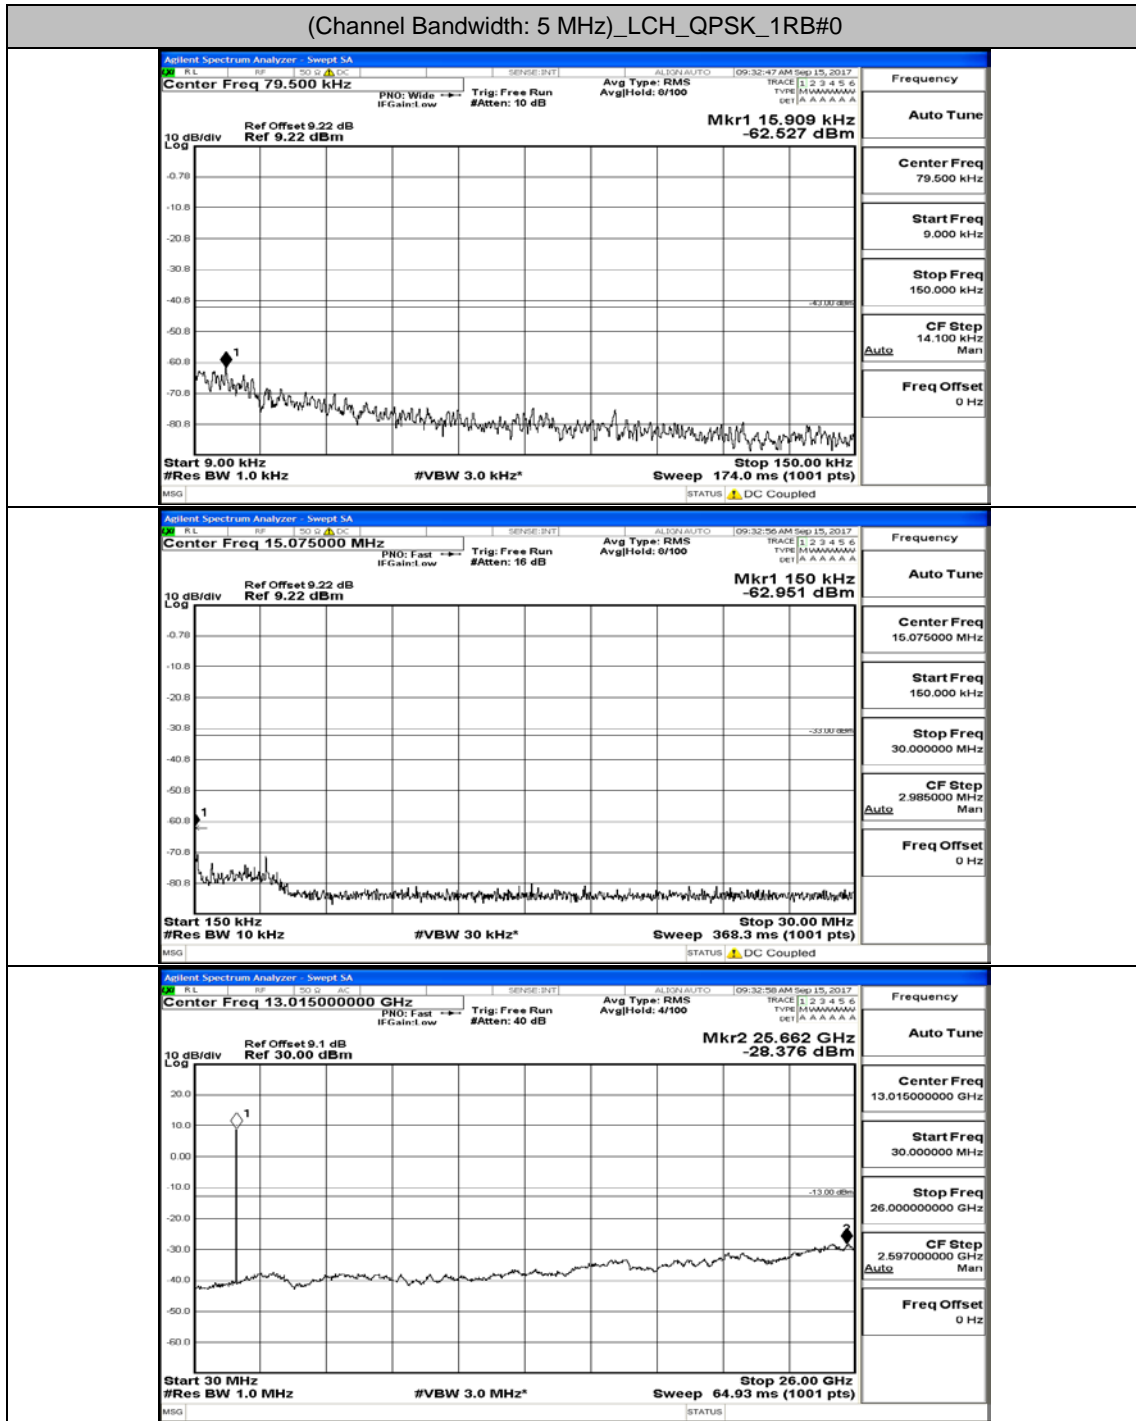

Appendix B.5: Conducted Spurious Emission

Test Graphs

Channel Bandwidth: 1.4 MHz

(Channel Bandwidth: 1.4 MHz)_LCH_QPSK_1RB#0

(Channel Bandwidth: 1.4 MHz)_MCH_QPSK_1RB#0

(Channel Bandwidth: 1.4 MHz)_HCH_QPSK_1RB#0

(Channel Bandwidth: 3 MHz)_HCH_QPSK_1RB#0

(Channel Bandwidth: 3 MHz)_LCH_16QAM_1RB#0

(Channel Bandwidth: 3 MHz)_MCH_16QAM_1RB#0

(Channel Bandwidth: 3 MHz)_HCH_16QAM_1RB#0

Channel Bandwidth: 5 MHz

(Channel Bandwidth: 5 MHz)_LCH_QPSK_1RB#0

(Channel Bandwidth: 5 MHz)_MCH_QPSK_1RB#0

(Channel Bandwidth: 5 MHz)_HCH_QPSK_1RB#0

(Channel Bandwidth: 5 MHz)_LCH_16QAM_1RB#0

(Channel Bandwidth: 5 MHz)_MCH_16QAM_1RB#0

(Channel Bandwidth: 5 MHz)_HCH_16QAM_1RB#0