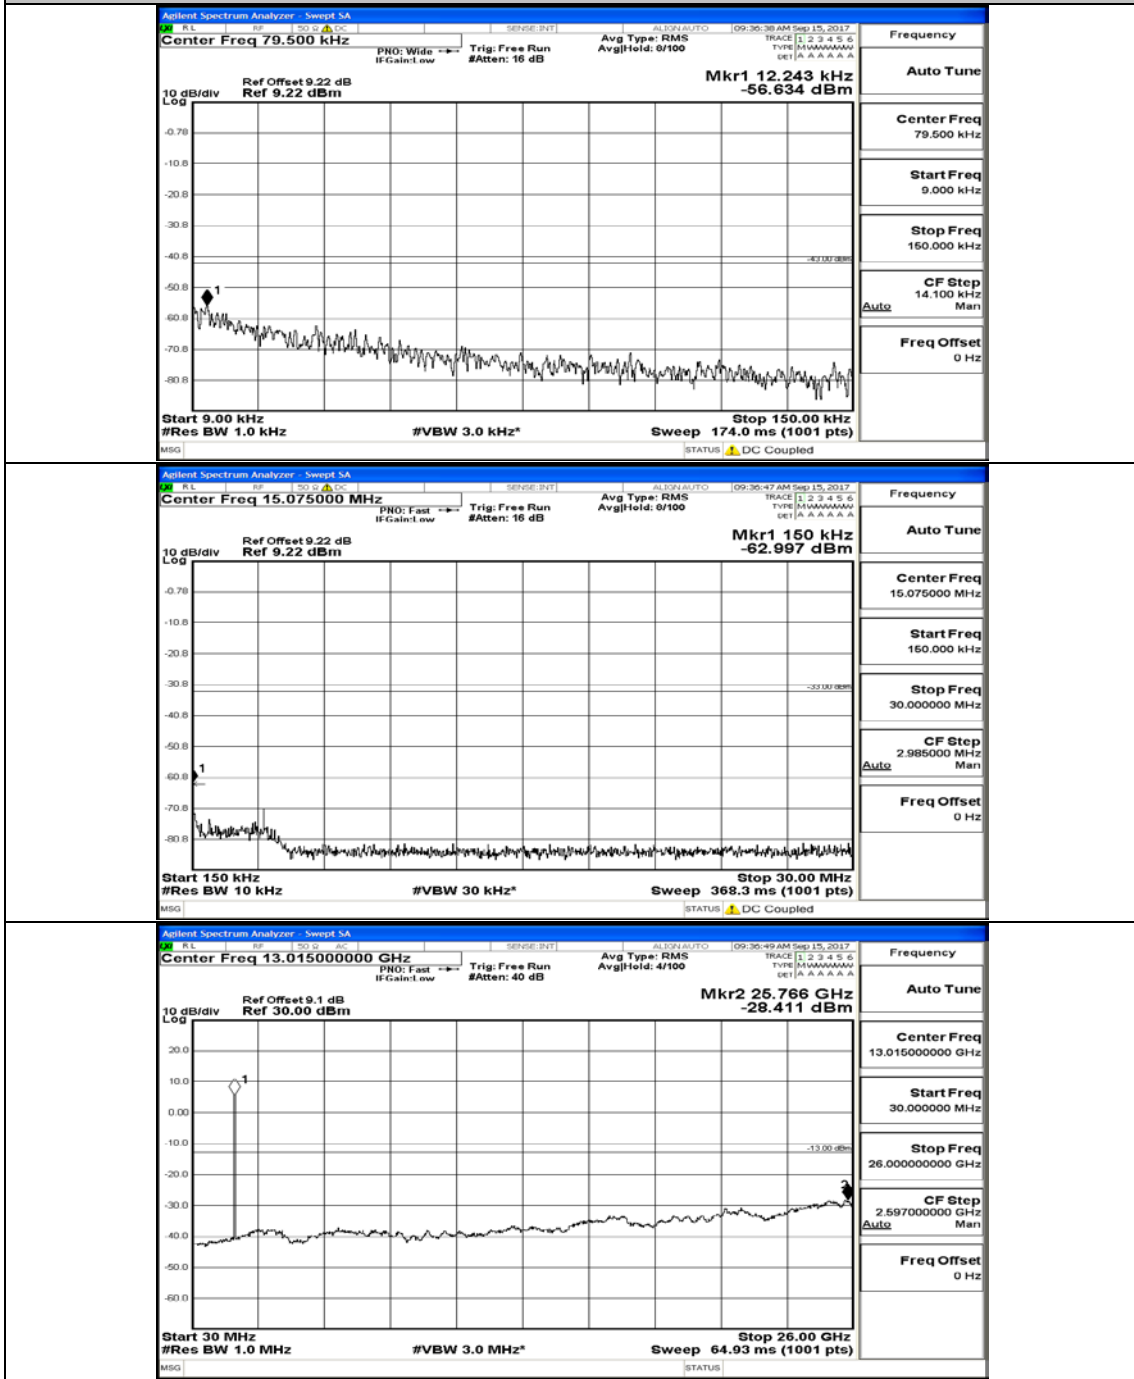

Appendix B.5: Conducted Spurious Emission

Test Graphs

Channel Bandwidth: 1.4 MHz

(Channel Bandwidth: 1.4 MHz)_LCH_QPSK_1RB#0

(Channel Bandwidth: 1.4 MHz)_MCH_QPSK_1RB#0

(Channel Bandwidth: 1.4 MHz)_HCH_QPSK_1RB#0

(Channel Bandwidth: 3 MHz)_HCH_QPSK_1RB#0

(Channel Bandwidth: 3 MHz)_LCH_16QAM_1RB#0

(Channel Bandwidth: 3 MHz)_MCH_16QAM_1RB#0

(Channel Bandwidth: 3 MHz)_HCH_16QAM_1RB#0

Channel Bandwidth: 5 MHz

(Channel Bandwidth: 5 MHz)_LCH_QPSK_1RB#0

(Channel Bandwidth: 5 MHz)_MCH_QPSK_1RB#0

(Channel Bandwidth: 5 MHz)_HCH_QPSK_1RB#0

(Channel Bandwidth: 5 MHz)_LCH_16QAM_1RB#0

(Channel Bandwidth: 5 MHz)_MCH_16QAM_1RB#0

(Channel Bandwidth: 5 MHz)_HCH_16QAM_1RB#0