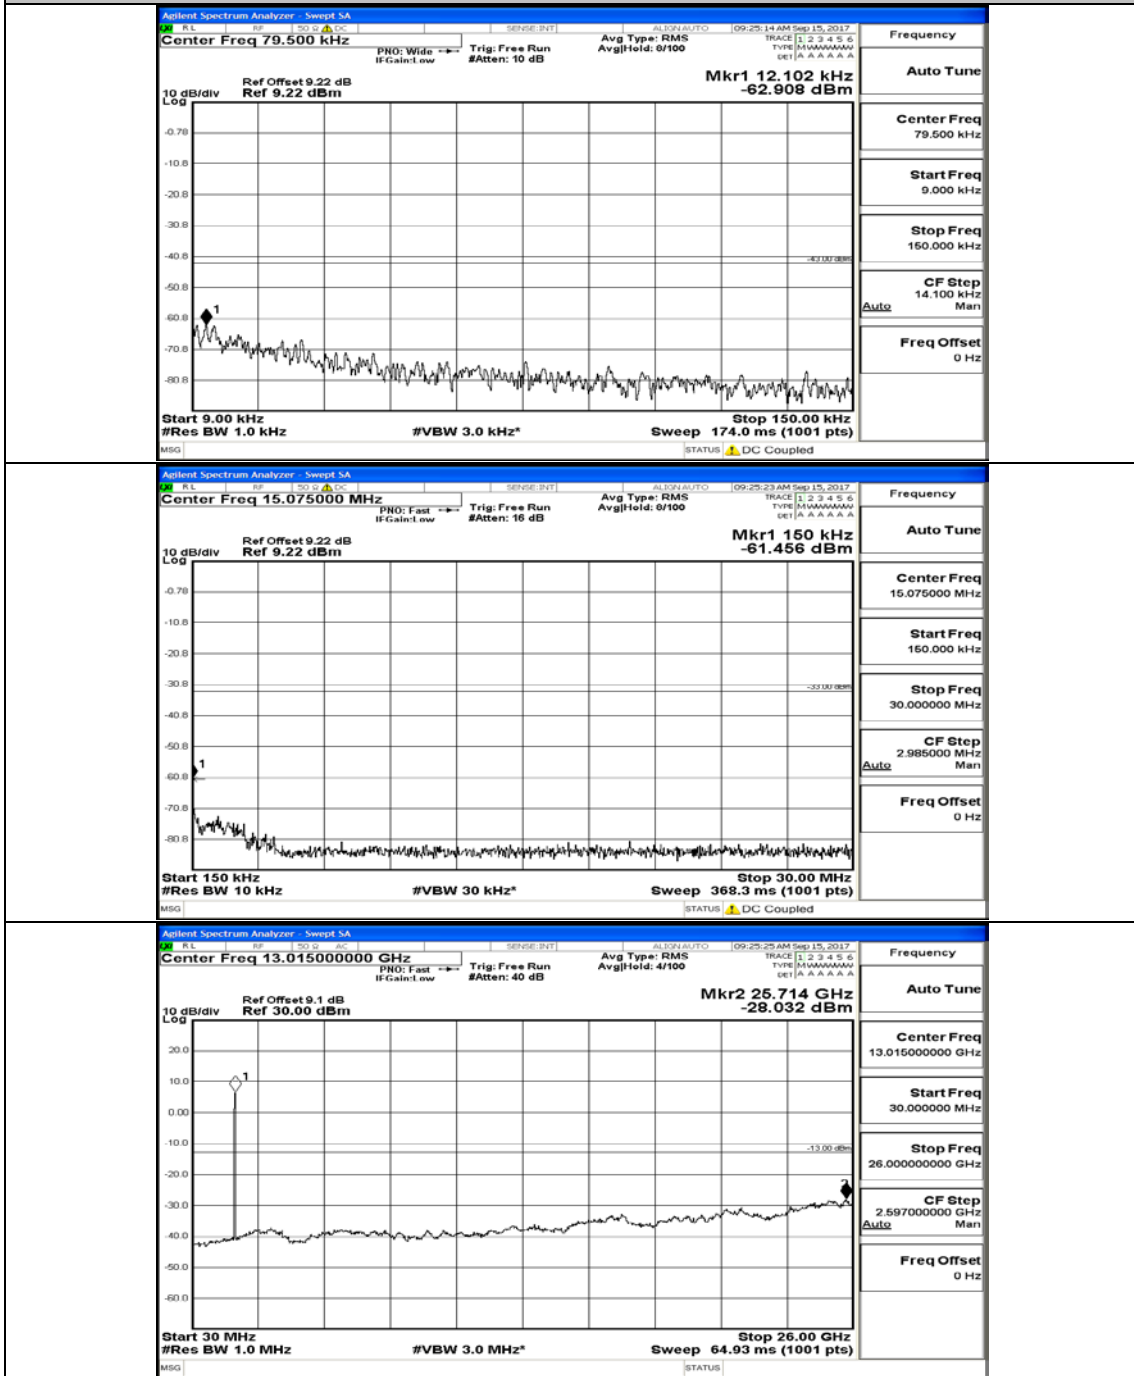

Appendix B.5: Conducted Spurious Emission

Test Graphs

Channel Bandwidth: 1.4 MHz

(Channel Bandwidth: 1.4 MHz)_LCH_QPSK_1RB#0

(Channel Bandwidth: 1.4 MHz)_MCH_QPSK_1RB#0

(Channel Bandwidth: 1.4 MHz)_HCH_QPSK_1RB#0

(Channel Bandwidth: 1.4 MHz)_LCH_16QAM_1RB#0

(Channel Bandwidth: 1.4 MHz)_MCH_16QAM_1RB#0

(Channel Bandwidth: 1.4 MHz)_HCH_16QAM_1RB#0

Channel Bandwidth: 3 MHz

(Channel Bandwidth: 3 MHz)_LCH_QPSK_1RB#0

(Channel Bandwidth: 3 MHz)_MCH_QPSK_1RB#0

(Channel Bandwidth: 3 MHz)_HCH_QPSK_1RB#0

(Channel Bandwidth: 3 MHz)_LCH_16QAM_1RB#0

(Channel Bandwidth: 3 MHz)_MCH_16QAM_1RB#0

(Channel Bandwidth: 3 MHz)_HCH_16QAM_1RB#0

Channel Bandwidth: 5 MHz

(Channel Bandwidth: 5 MHz)_LCH_QPSK_1RB#0