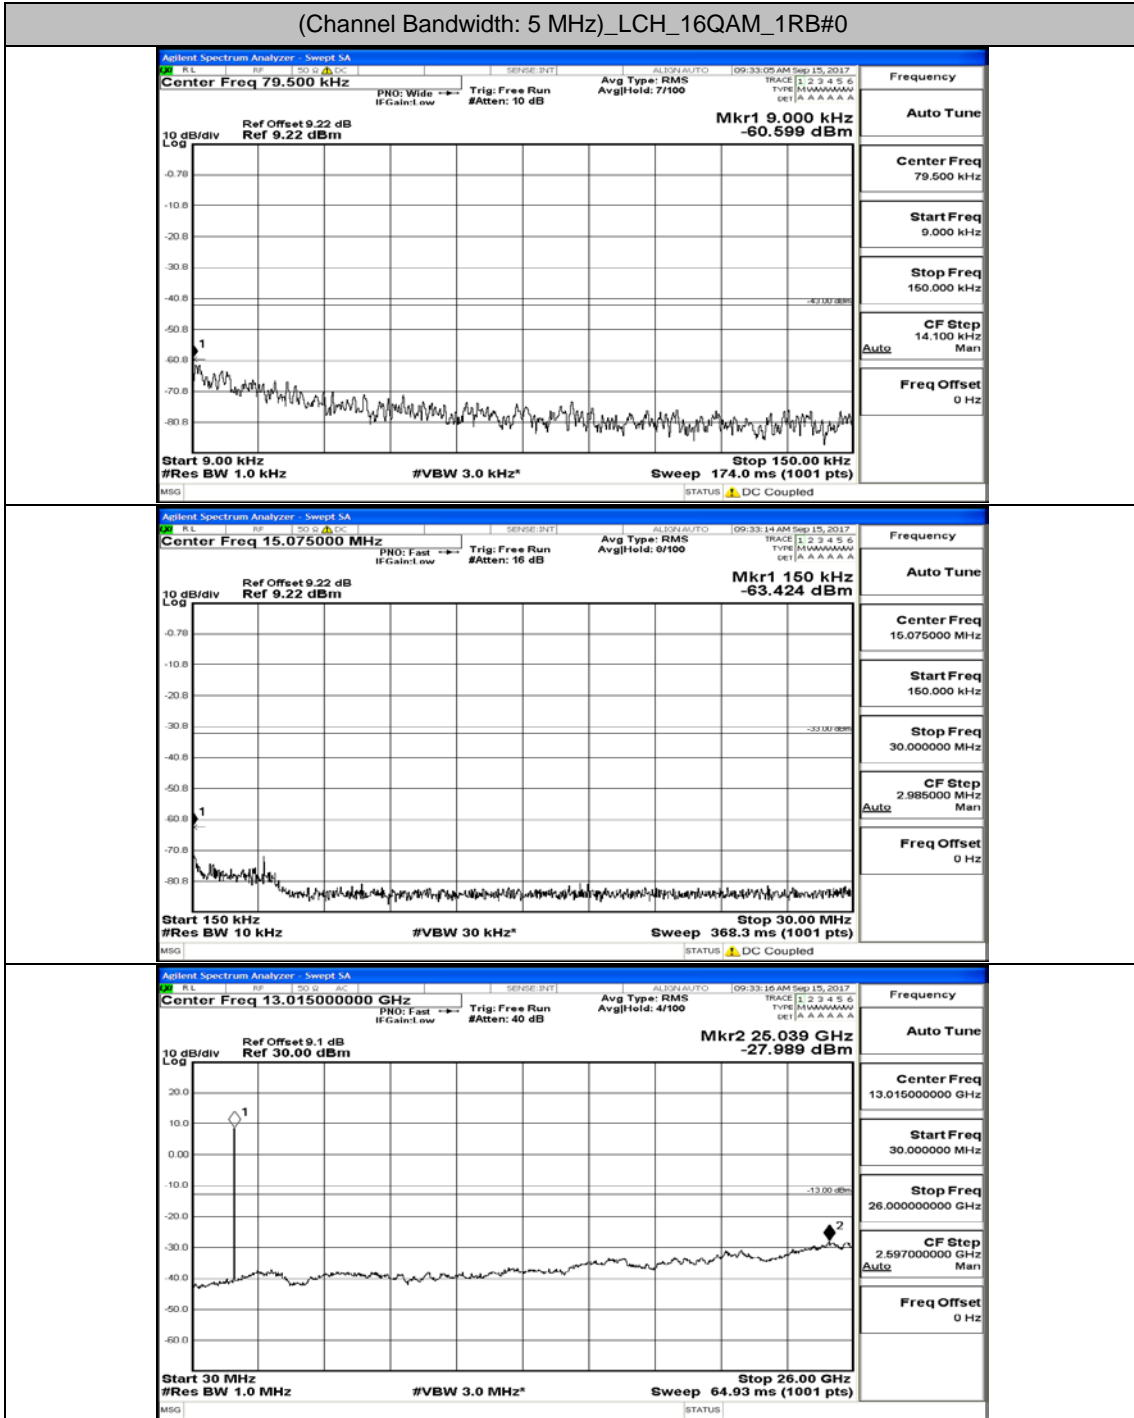

Appendix B.5: Conducted Spurious Emission

Test Graphs

Channel Bandwidth: 1.4 MHz

(Channel Bandwidth: 1.4 MHz)_LCH_QPSK_1RB#0

(Channel Bandwidth: 1.4 MHz)_MCH_QPSK_1RB#0

(Channel Bandwidth: 1.4 MHz)_HCH_QPSK_1RB#0

(Channel Bandwidth: 3 MHz)_HCH_QPSK_1RB#0

(Channel Bandwidth: 3 MHz)_LCH_16QAM_1RB#0

(Channel Bandwidth: 3 MHz)_MCH_16QAM_1RB#0

(Channel Bandwidth: 3 MHz)_HCH_16QAM_1RB#0

Channel Bandwidth: 5 MHz

(Channel Bandwidth: 5 MHz)_LCH_QPSK_1RB#0

(Channel Bandwidth: 5 MHz)_MCH_QPSK_1RB#0

(Channel Bandwidth: 5 MHz)_HCH_QPSK_1RB#0

(Channel Bandwidth: 5 MHz)_LCH_16QAM_1RB#0

(Channel Bandwidth: 5 MHz)_MCH_16QAM_1RB#0

(Channel Bandwidth: 5 MHz)_HCH_16QAM_1RB#0