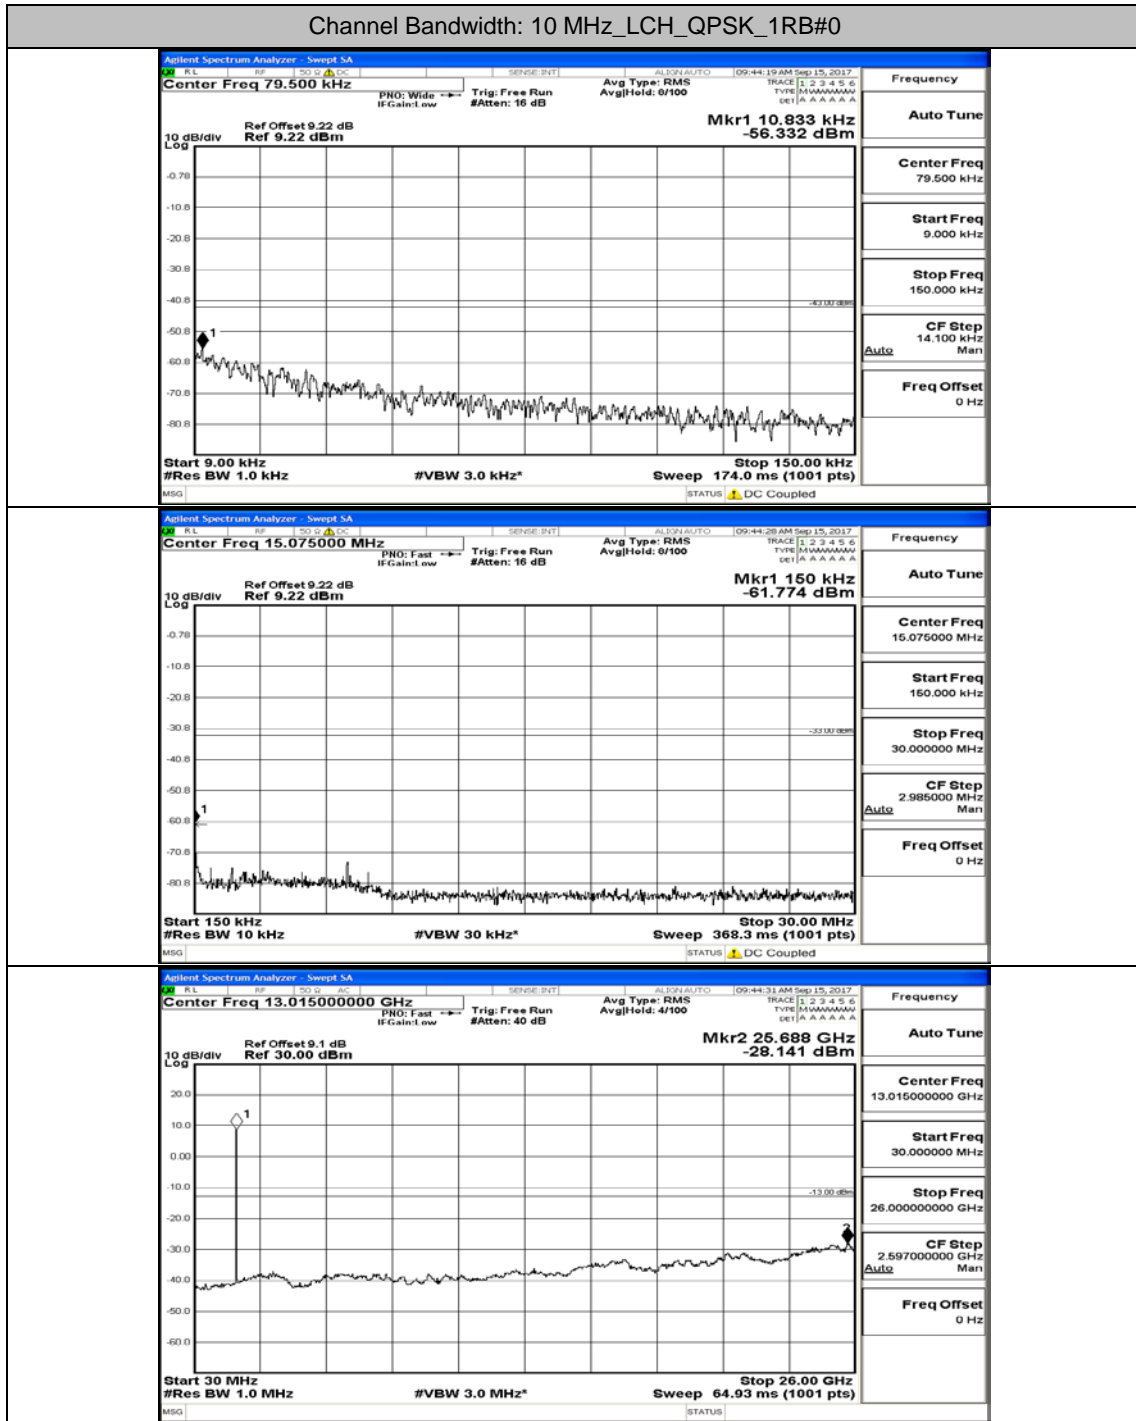

Appendix B.5: Conducted Spurious Emission

Test Graphs

Channel Bandwidth: 1.4 MHz

(Channel Bandwidth: 1.4 MHz)_LCH_QPSK_1RB#0

(Channel Bandwidth: 1.4 MHz)_MCH_QPSK_1RB#0

(Channel Bandwidth: 1.4 MHz)_HCH_QPSK_1RB#0

(Channel Bandwidth: 5 MHz)_MCH_QPSK_1RB#0

(Channel Bandwidth: 5 MHz)_HCH_QPSK_1RB#0

(Channel Bandwidth: 5 MHz)_LCH_16QAM_1RB#0

(Channel Bandwidth: 5 MHz)_MCH_16QAM_1RB#0

(Channel Bandwidth: 5 MHz)_HCH_16QAM_1RB#0

Channel Bandwidth: 10 MHz

Channel Bandwidth: 10 MHz_MCH_QPSK_1RB#0