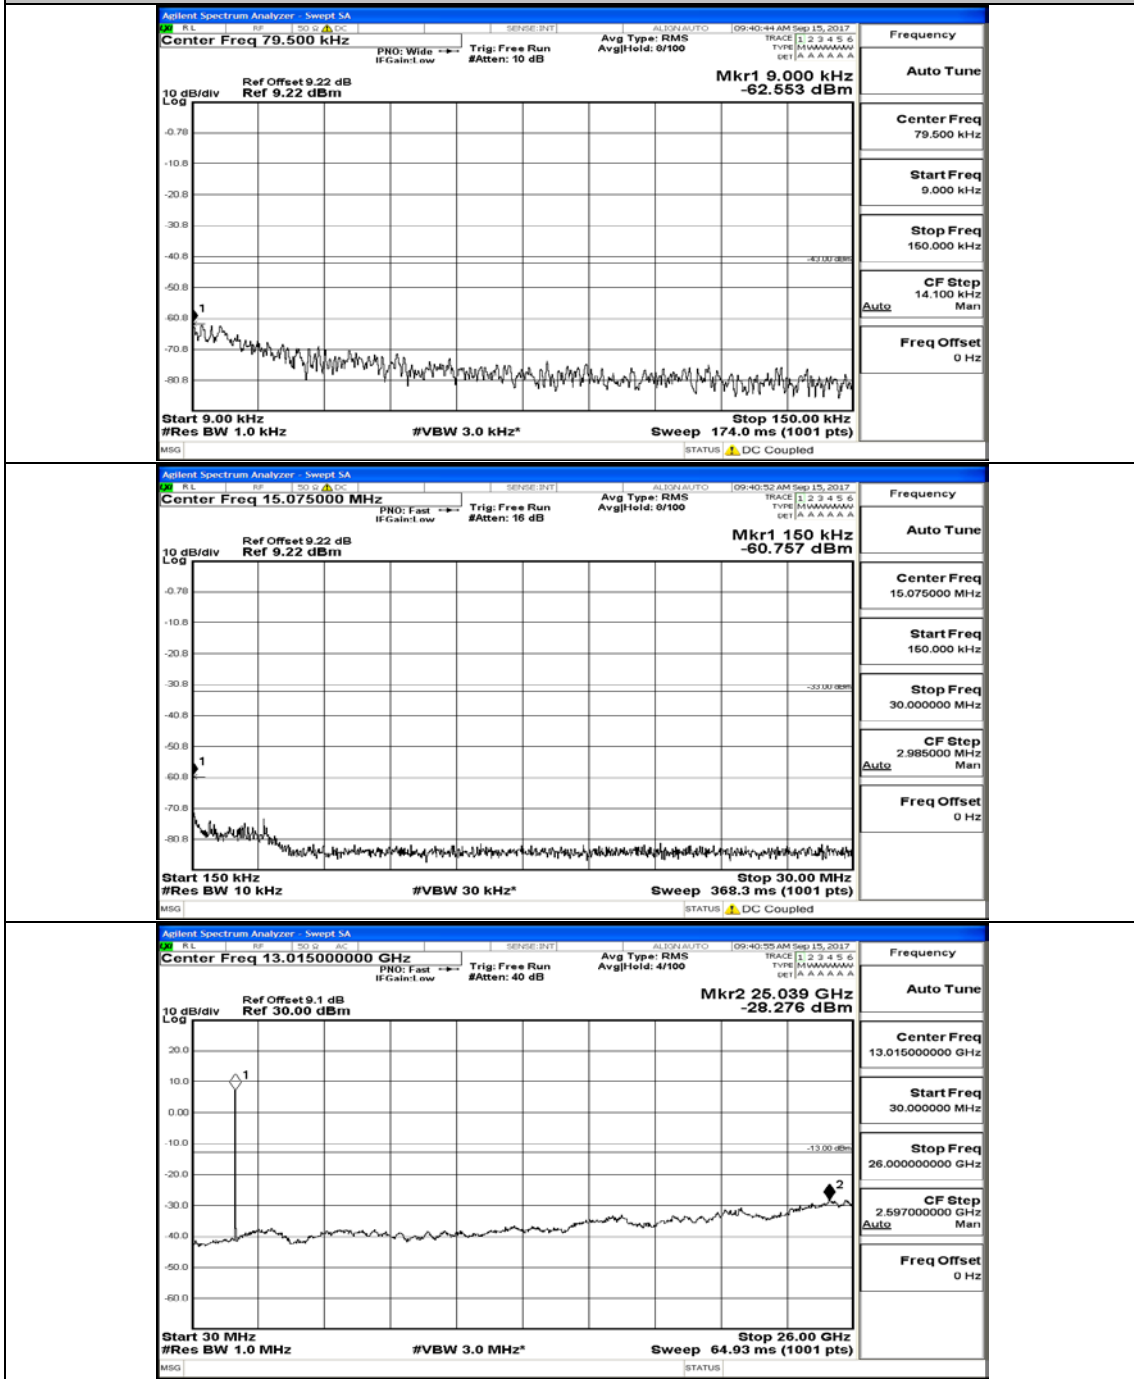

Appendix B.5: Conducted Spurious Emission

Test Graphs

Channel Bandwidth: 1.4 MHz

(Channel Bandwidth: 1.4 MHz)_LCH_QPSK_1RB#0

(Channel Bandwidth: 1.4 MHz)_MCH_QPSK_1RB#0

(Channel Bandwidth: 1.4 MHz)_HCH_QPSK_1RB#0

(Channel Bandwidth: 3 MHz)_HCH_QPSK_1RB#0

(Channel Bandwidth: 3 MHz)_LCH_16QAM_1RB#0

(Channel Bandwidth: 3 MHz)_MCH_16QAM_1RB#0

(Channel Bandwidth: 3 MHz)_HCH_16QAM_1RB#0

Channel Bandwidth: 5 MHz

(Channel Bandwidth: 5 MHz)_LCH_QPSK_1RB#0

(Channel Bandwidth: 5 MHz)_MCH_QPSK_1RB#0

(Channel Bandwidth: 5 MHz)_HCH_QPSK_1RB#0

(Channel Bandwidth: 5 MHz)_LCH_16QAM_1RB#0

(Channel Bandwidth: 5 MHz)_MCH_16QAM_1RB#0

(Channel Bandwidth: 5 MHz)_HCH_16QAM_1RB#0

Channel Bandwidth: 10 MHz

Channel Bandwidth: 10 MHz_MCH_QPSK_1RB#0