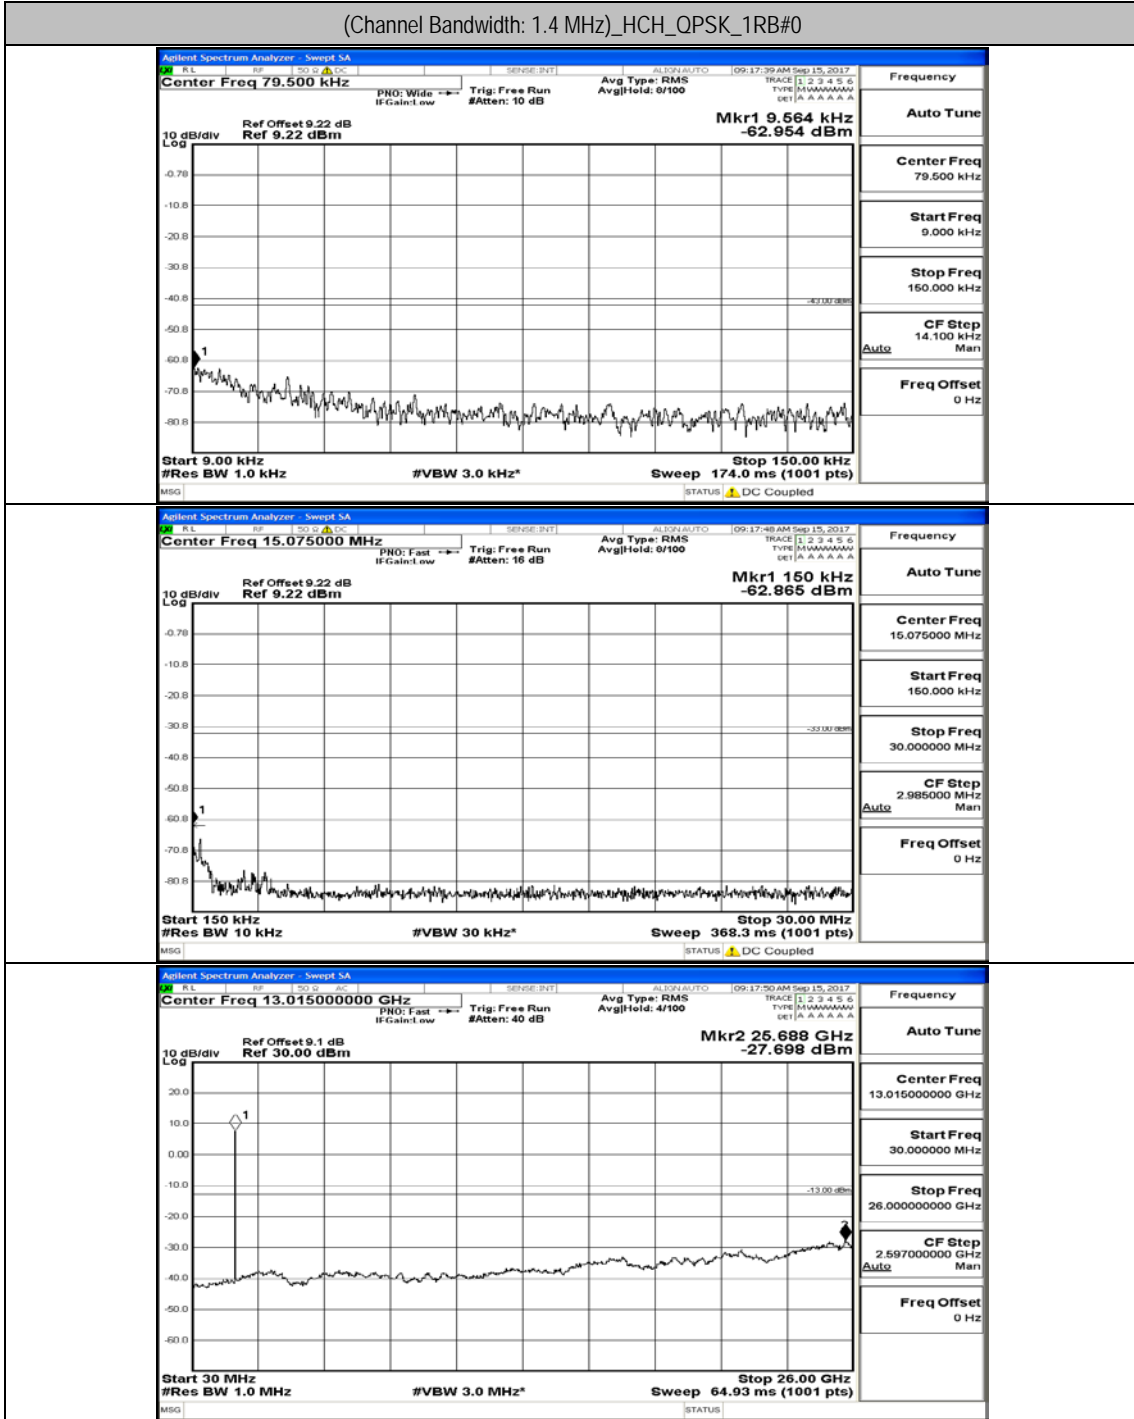

Appendix B.5: Conducted Spurious Emission

Test Graphs

Channel Bandwidth: 1.4 MHz

(Channel Bandwidth: 1.4 MHz)_LCH_QPSK_1RB#0

(Channel Bandwidth: 1.4 MHz)_MCH_QPSK_1RB#0

(Channel Bandwidth: 1.4 MHz)_HCH_QPSK_1RB#0

(Channel Bandwidth: 1.4 MHz)_LCH_16QAM_1RB#0

(Channel Bandwidth: 1.4 MHz)_MCH_16QAM_1RB#0

(Channel Bandwidth: 1.4 MHz)_HCH_16QAM_1RB#0

Channel Bandwidth: 3 MHz

(Channel Bandwidth: 3 MHz)_LCH_QPSK_1RB#0

(Channel Bandwidth: 3 MHz)_MCH_QPSK_1RB#0

(Channel Bandwidth: 3 MHz)_HCH_QPSK_1RB#0

(Channel Bandwidth: 3 MHz)_LCH_16QAM_1RB#0

(Channel Bandwidth: 3 MHz)_MCH_16QAM_1RB#0

(Channel Bandwidth: 3 MHz)_HCH_16QAM_1RB#0

Channel Bandwidth: 5 MHz

(Channel Bandwidth: 5 MHz)_LCH_QPSK_1RB#0