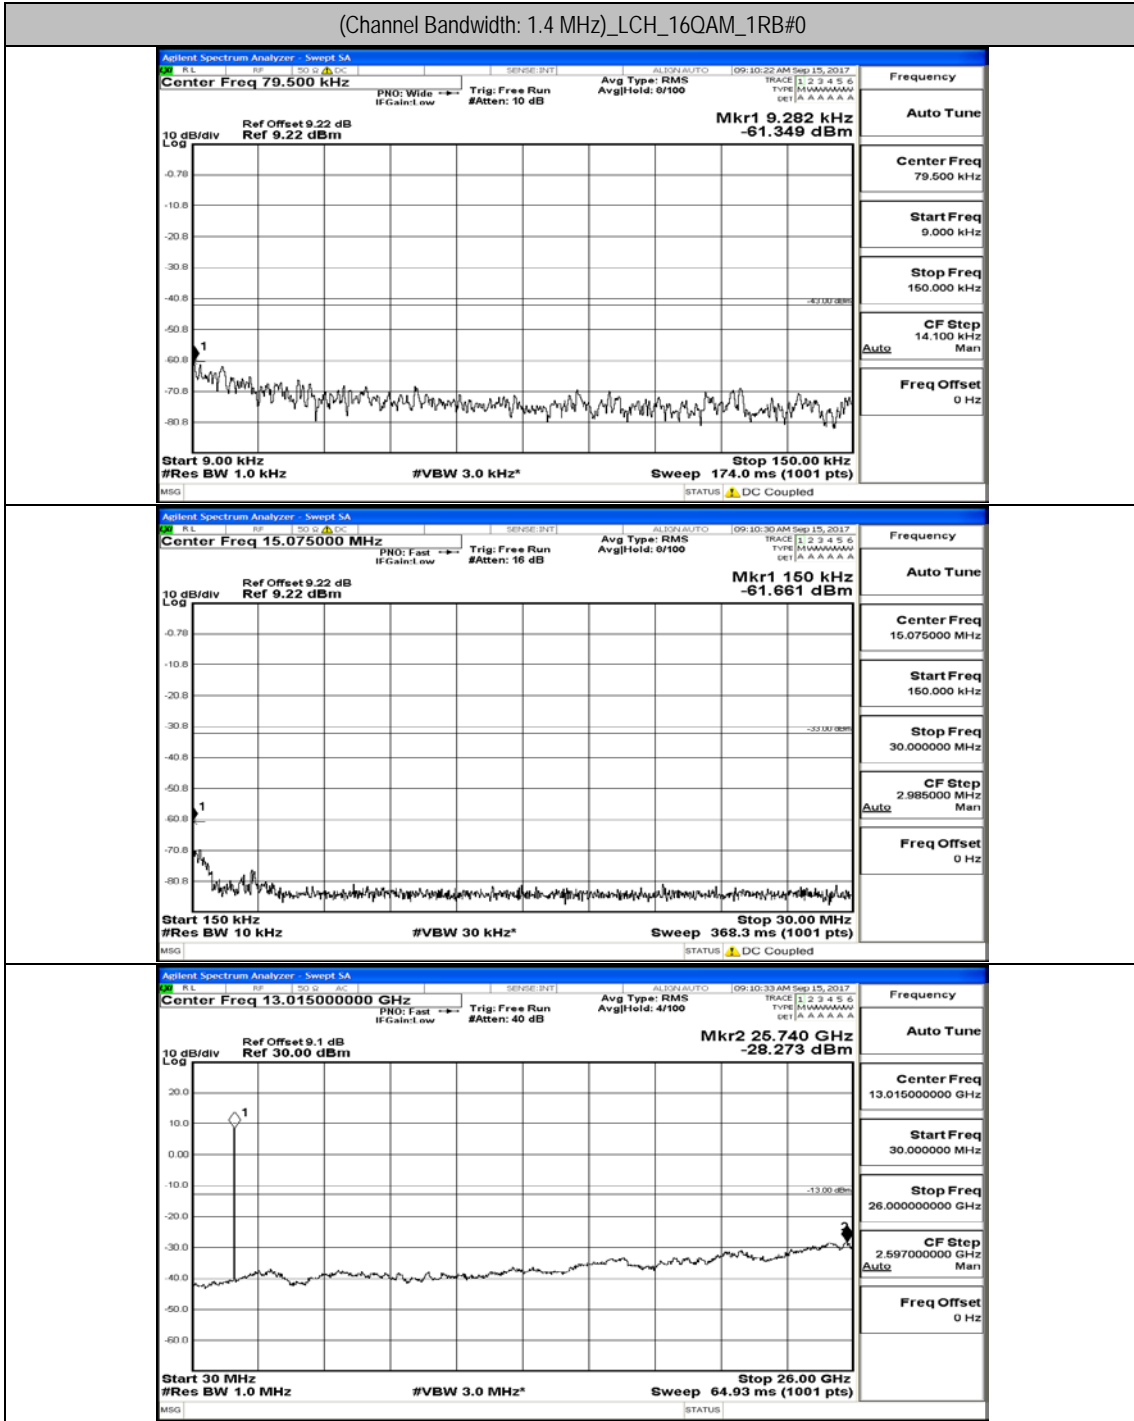

Appendix B.5: Conducted Spurious Emission

Test Graphs

Channel Bandwidth: 1.4 MHz

(Channel Bandwidth: 1.4 MHz)_LCH_QPSK_1RB#0

(Channel Bandwidth: 1.4 MHz)_MCH_QPSK_1RB#0

(Channel Bandwidth: 1.4 MHz)_HCH_QPSK_1RB#0

(Channel Bandwidth: 1.4 MHz)_LCH_16QAM_1RB#0

(Channel Bandwidth: 1.4 MHz)_MCH_16QAM_1RB#0

(Channel Bandwidth: 1.4 MHz)_HCH_16QAM_1RB#0

Channel Bandwidth: 3 MHz

(Channel Bandwidth: 3 MHz)_LCH_QPSK_1RB#0

(Channel Bandwidth: 3 MHz)_MCH_QPSK_1RB#0

(Channel Bandwidth: 3 MHz)_HCH_QPSK_1RB#0

(Channel Bandwidth: 3 MHz)_LCH_16QAM_1RB#0

(Channel Bandwidth: 3 MHz)_MCH_16QAM_1RB#0

(Channel Bandwidth: 3 MHz)_HCH_16QAM_1RB#0

Channel Bandwidth: 5 MHz

(Channel Bandwidth: 5 MHz)_LCH_QPSK_1RB#0