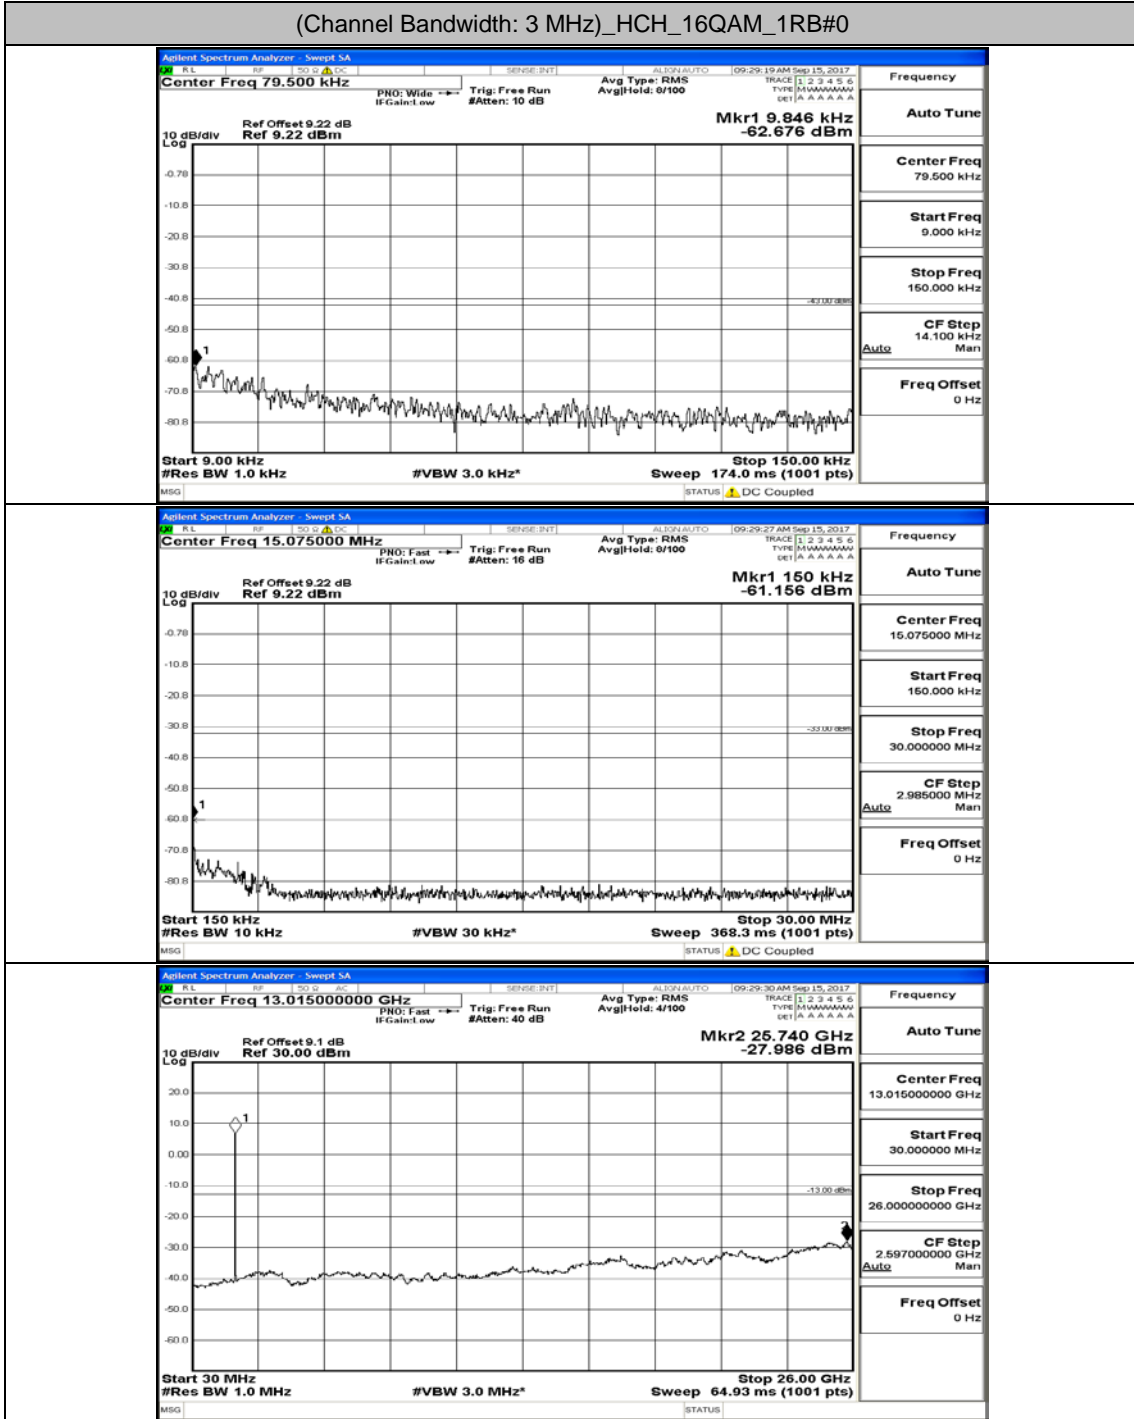

Appendix B.5: Conducted Spurious Emission

Test Graphs

Channel Bandwidth: 1.4 MHz

(Channel Bandwidth: 1.4 MHz)_LCH_QPSK_1RB#0

(Channel Bandwidth: 1.4 MHz)_MCH_QPSK_1RB#0

(Channel Bandwidth: 1.4 MHz)_HCH_QPSK_1RB#0

(Channel Bandwidth: 3 MHz)_HCH_QPSK_1RB#0

(Channel Bandwidth: 3 MHz)_LCH_16QAM_1RB#0

(Channel Bandwidth: 3 MHz)_MCH_16QAM_1RB#0

(Channel Bandwidth: 3 MHz)_HCH_16QAM_1RB#0

Channel Bandwidth: 5 MHz

(Channel Bandwidth: 5 MHz)_LCH_QPSK_1RB#0

(Channel Bandwidth: 5 MHz)_MCH_QPSK_1RB#0

(Channel Bandwidth: 5 MHz)_HCH_QPSK_1RB#0

(Channel Bandwidth: 5 MHz)_LCH_16QAM_1RB#0

(Channel Bandwidth: 5 MHz)_MCH_16QAM_1RB#0

(Channel Bandwidth: 5 MHz)_HCH_16QAM_1RB#0