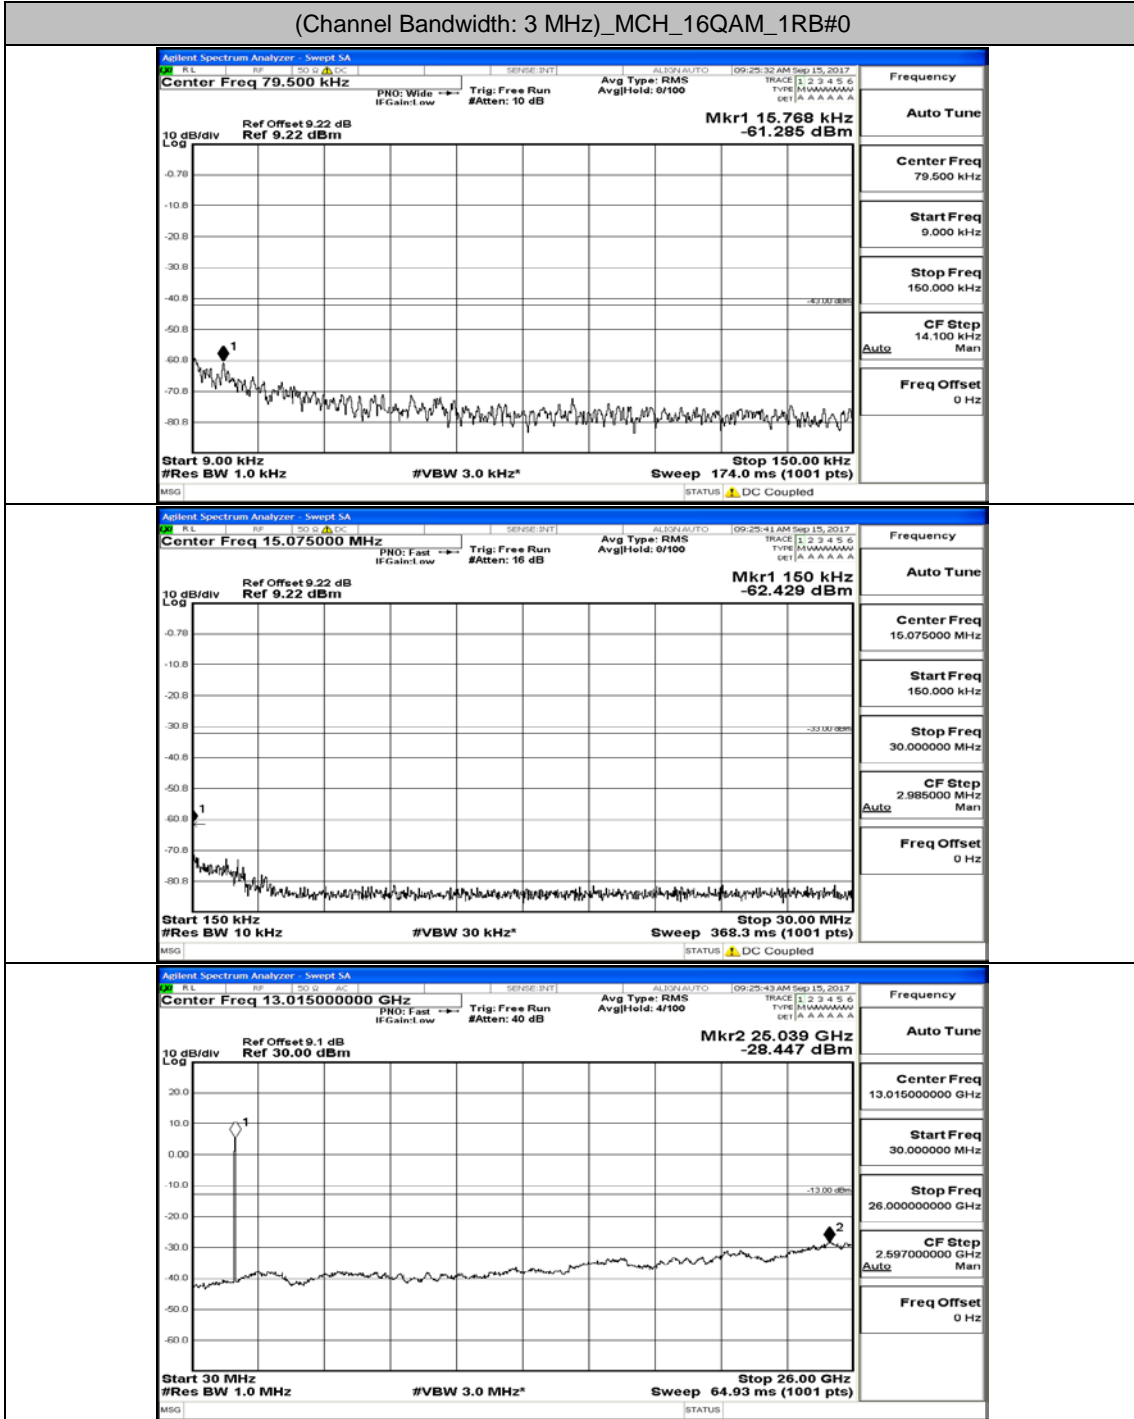

Appendix B.5: Conducted Spurious Emission

Test Graphs

Channel Bandwidth: 1.4 MHz

(Channel Bandwidth: 1.4 MHz)_LCH_QPSK_1RB#0

(Channel Bandwidth: 1.4 MHz)_MCH_QPSK_1RB#0

(Channel Bandwidth: 1.4 MHz)_HCH_QPSK_1RB#0

(Channel Bandwidth: 1.4 MHz)_LCH_16QAM_1RB#0

(Channel Bandwidth: 1.4 MHz)_MCH_16QAM_1RB#0

(Channel Bandwidth: 1.4 MHz)_HCH_16QAM_1RB#0

Channel Bandwidth: 3 MHz

(Channel Bandwidth: 3 MHz)_LCH_QPSK_1RB#0

(Channel Bandwidth: 3 MHz)_MCH_QPSK_1RB#0

(Channel Bandwidth: 3 MHz)_HCH_QPSK_1RB#0

(Channel Bandwidth: 3 MHz)_LCH_16QAM_1RB#0

(Channel Bandwidth: 3 MHz)_MCH_16QAM_1RB#0

(Channel Bandwidth: 3 MHz)_HCH_16QAM_1RB#0

Channel Bandwidth: 5 MHz

(Channel Bandwidth: 5 MHz)_LCH_QPSK_1RB#0