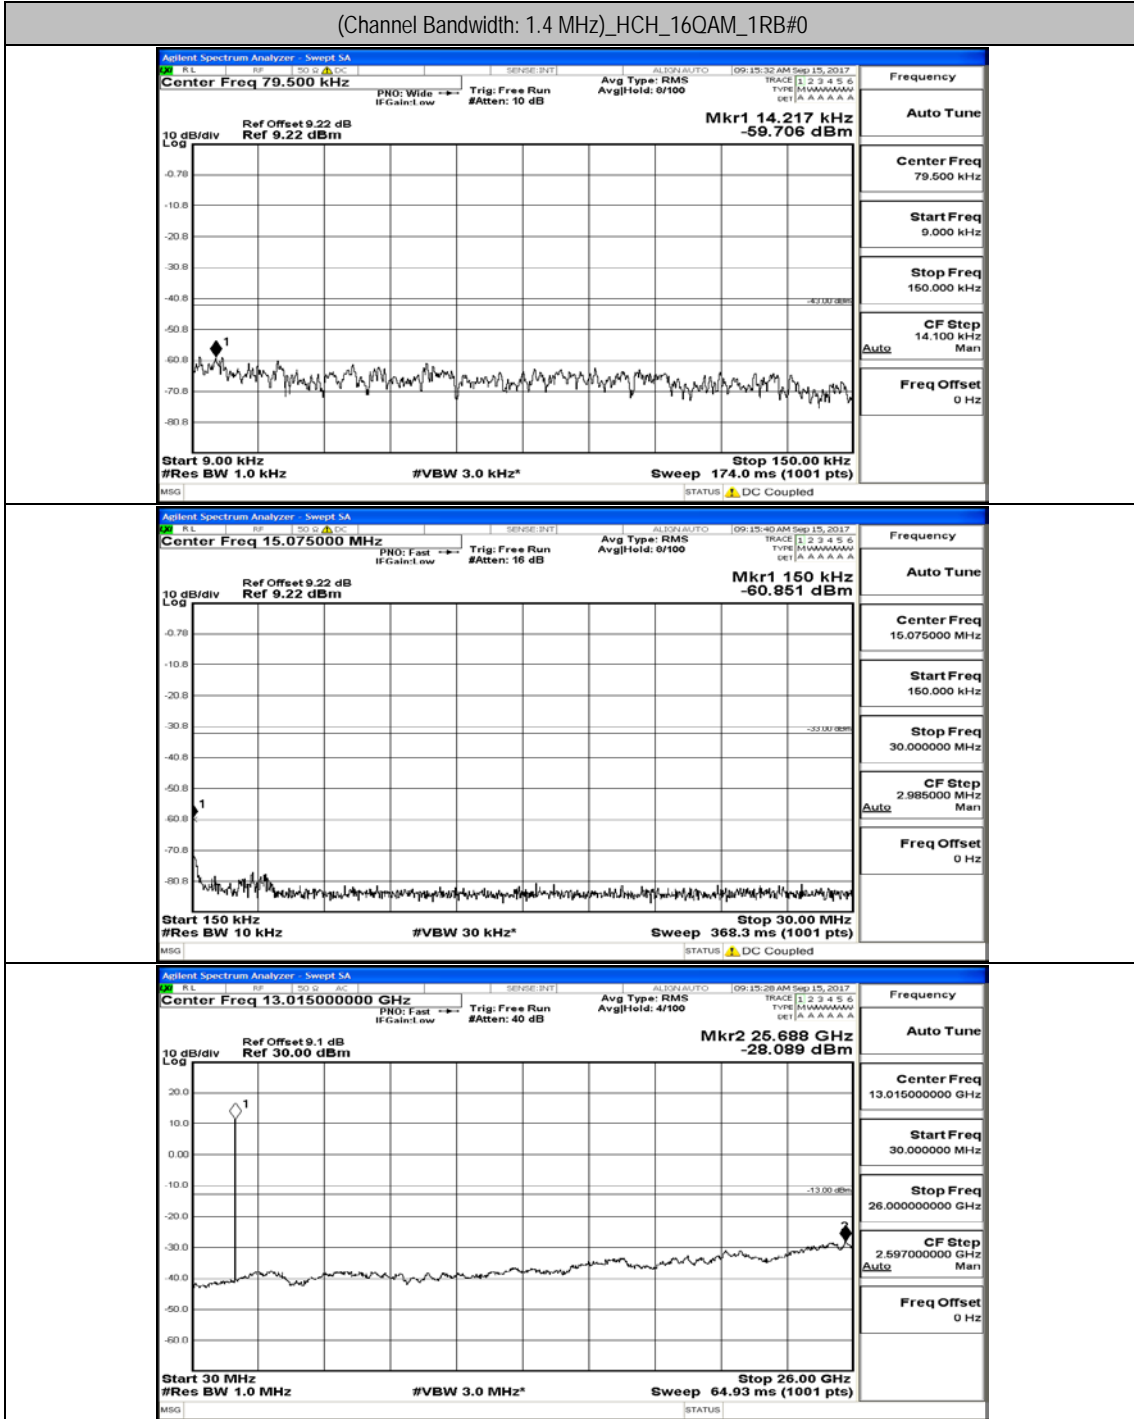

Appendix B.5: Conducted Spurious Emission

Test Graphs

Channel Bandwidth: 1.4 MHz

(Channel Bandwidth: 1.4 MHz)_LCH_QPSK_1RB#0

(Channel Bandwidth: 1.4 MHz)_MCH_QPSK_1RB#0

(Channel Bandwidth: 1.4 MHz)_HCH_QPSK_1RB#0

(Channel Bandwidth: 1.4 MHz)_LCH_16QAM_1RB#0

(Channel Bandwidth: 1.4 MHz)_MCH_16QAM_1RB#0

(Channel Bandwidth: 1.4 MHz)_HCH_16QAM_1RB#0

Channel Bandwidth: 3 MHz

(Channel Bandwidth: 3 MHz)_LCH_QPSK_1RB#0

(Channel Bandwidth: 3 MHz)_MCH_QPSK_1RB#0

(Channel Bandwidth: 3 MHz)_HCH_QPSK_1RB#0

(Channel Bandwidth: 3 MHz)_LCH_16QAM_1RB#0

(Channel Bandwidth: 3 MHz)_MCH_16QAM_1RB#0

(Channel Bandwidth: 3 MHz)_HCH_16QAM_1RB#0

Channel Bandwidth: 5 MHz

(Channel Bandwidth: 5 MHz)_LCH_QPSK_1RB#0