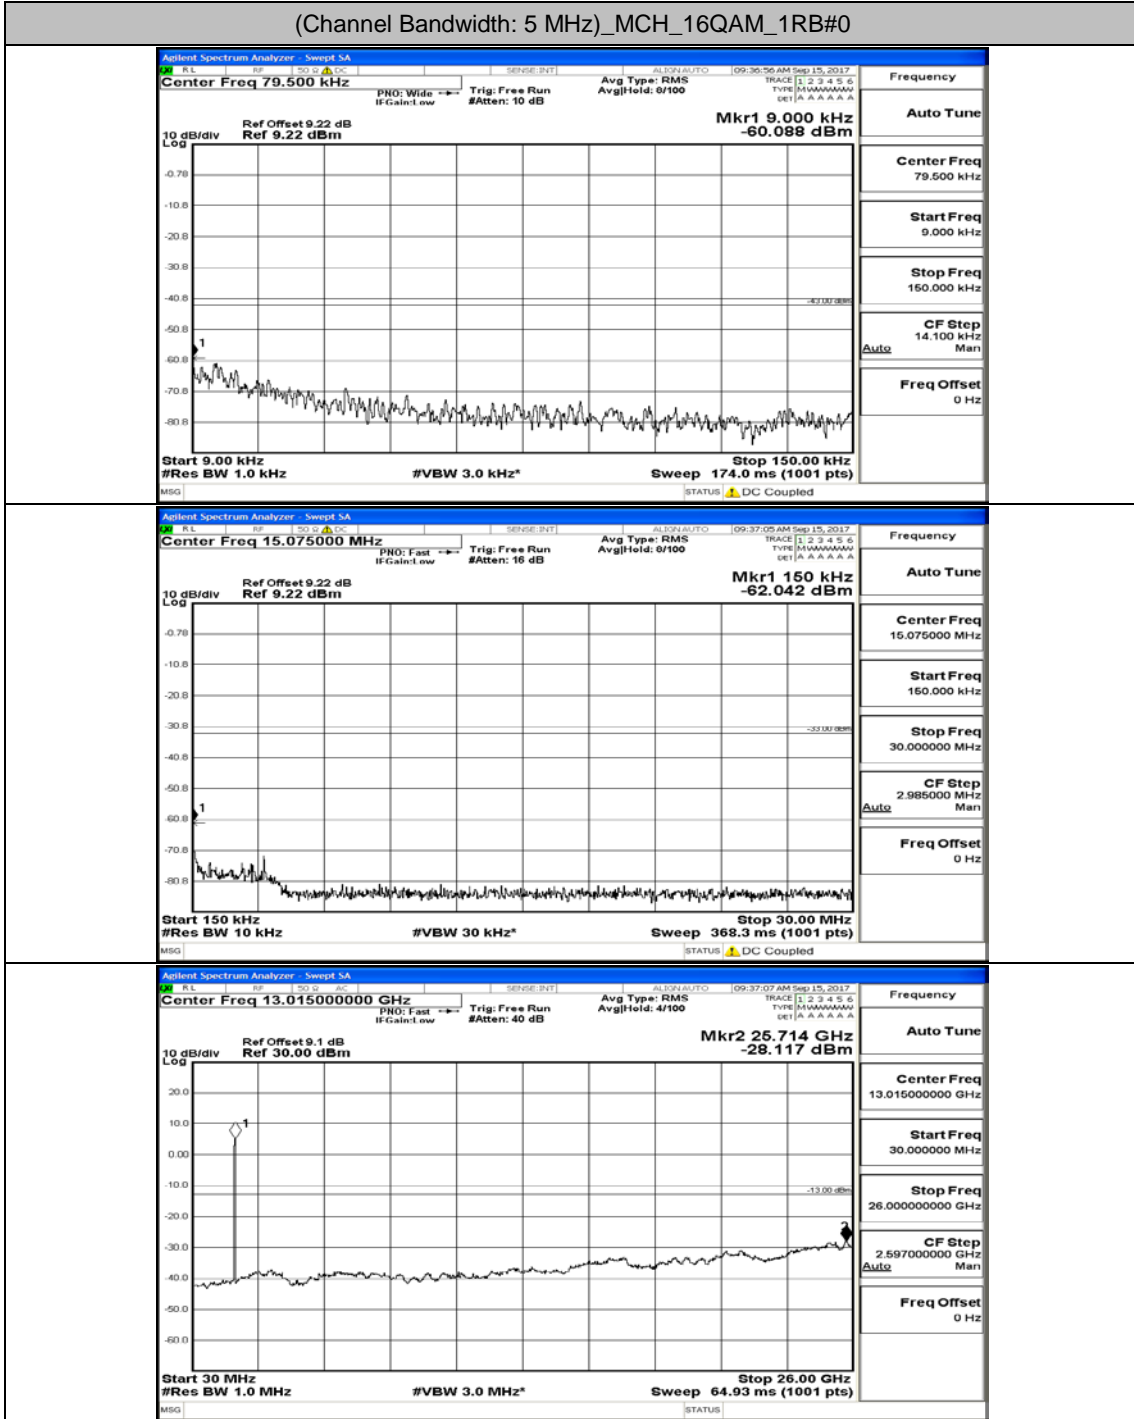

Appendix B.5: Conducted Spurious Emission

Test Graphs

Channel Bandwidth: 1.4 MHz

(Channel Bandwidth: 1.4 MHz)_LCH_QPSK_1RB#0

(Channel Bandwidth: 1.4 MHz)_MCH_QPSK_1RB#0

(Channel Bandwidth: 1.4 MHz)_HCH_QPSK_1RB#0

(Channel Bandwidth: 3 MHz)_HCH_QPSK_1RB#0

(Channel Bandwidth: 3 MHz)_LCH_16QAM_1RB#0

(Channel Bandwidth: 3 MHz)_MCH_16QAM_1RB#0

(Channel Bandwidth: 3 MHz)_HCH_16QAM_1RB#0

Channel Bandwidth: 5 MHz

(Channel Bandwidth: 5 MHz)_LCH_QPSK_1RB#0

(Channel Bandwidth: 5 MHz)_MCH_QPSK_1RB#0

(Channel Bandwidth: 5 MHz)_HCH_QPSK_1RB#0

(Channel Bandwidth: 5 MHz)_LCH_16QAM_1RB#0

(Channel Bandwidth: 5 MHz)_MCH_16QAM_1RB#0

(Channel Bandwidth: 5 MHz)_HCH_16QAM_1RB#0

Channel Bandwidth: 10 MHz

Channel Bandwidth: 10 MHz_MCH_QPSK_1RB#0