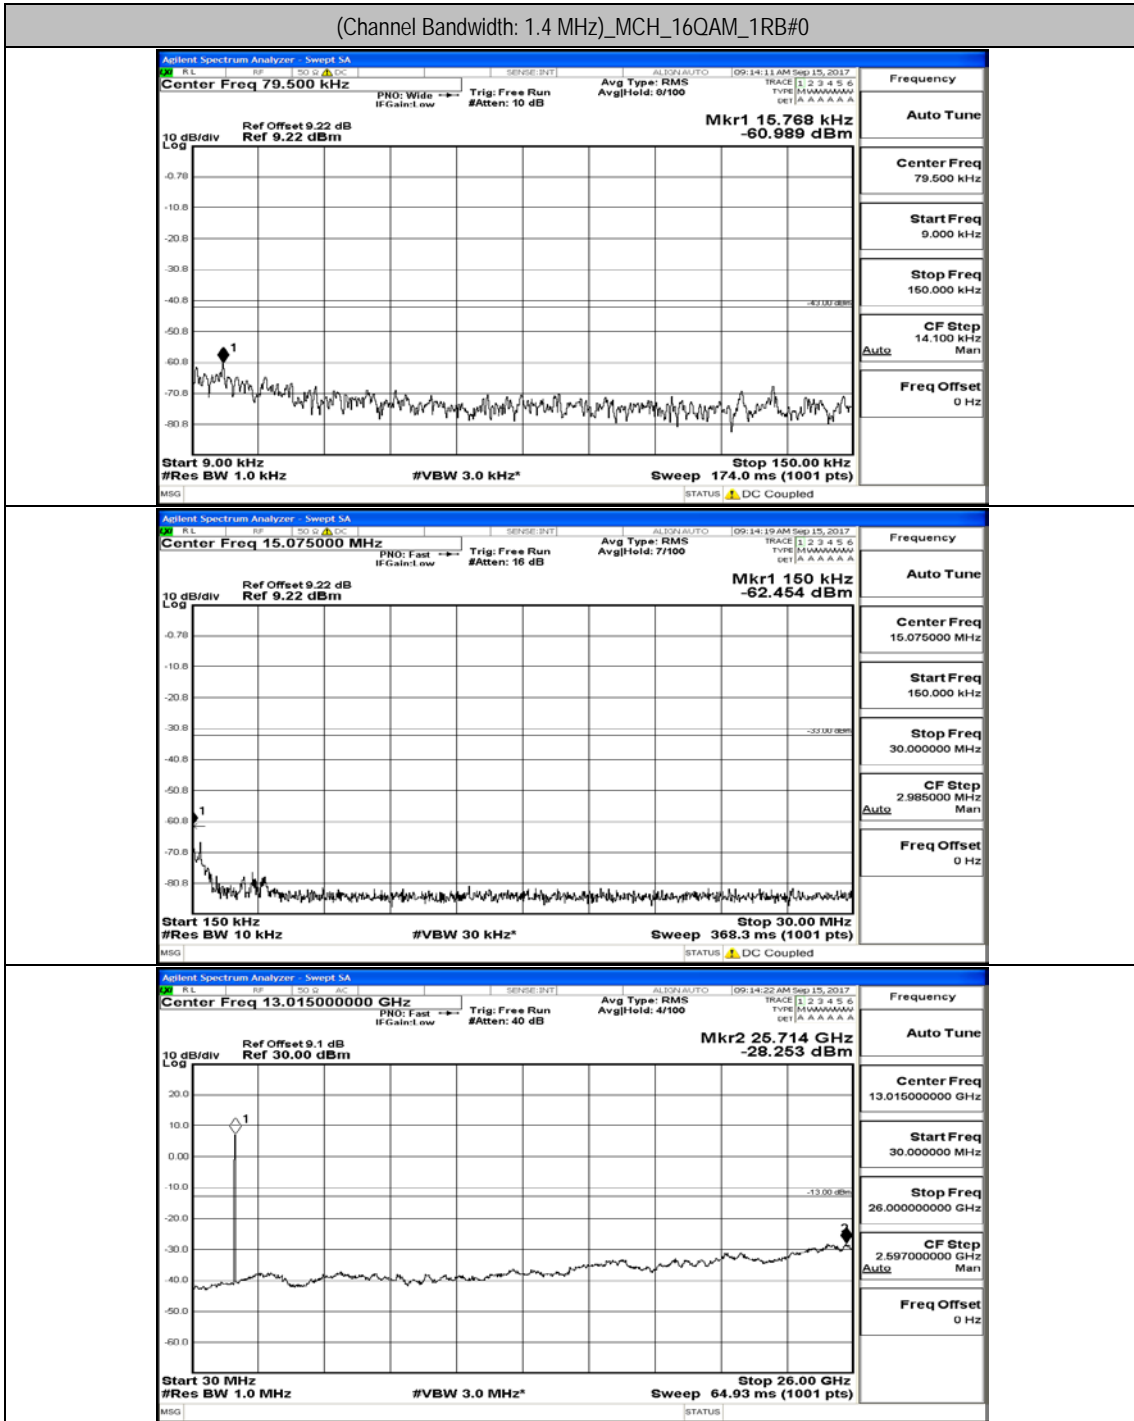

Appendix B.5: Conducted Spurious Emission

Test Graphs

Channel Bandwidth: 1.4 MHz

(Channel Bandwidth: 1.4 MHz)_LCH_QPSK_1RB#0

(Channel Bandwidth: 1.4 MHz)_MCH_QPSK_1RB#0

(Channel Bandwidth: 1.4 MHz)_HCH_QPSK_1RB#0

(Channel Bandwidth: 1.4 MHz)_LCH_16QAM_1RB#0

(Channel Bandwidth: 1.4 MHz)_MCH_16QAM_1RB#0

(Channel Bandwidth: 1.4 MHz)_HCH_16QAM_1RB#0

Channel Bandwidth: 3 MHz

(Channel Bandwidth: 3 MHz)_LCH_QPSK_1RB#0

(Channel Bandwidth: 3 MHz)_MCH_QPSK_1RB#0

(Channel Bandwidth: 3 MHz)_HCH_QPSK_1RB#0

(Channel Bandwidth: 3 MHz)_LCH_16QAM_1RB#0

(Channel Bandwidth: 3 MHz)_MCH_16QAM_1RB#0

(Channel Bandwidth: 3 MHz)_HCH_16QAM_1RB#0

Channel Bandwidth: 5 MHz

(Channel Bandwidth: 5 MHz)_LCH_QPSK_1RB#0