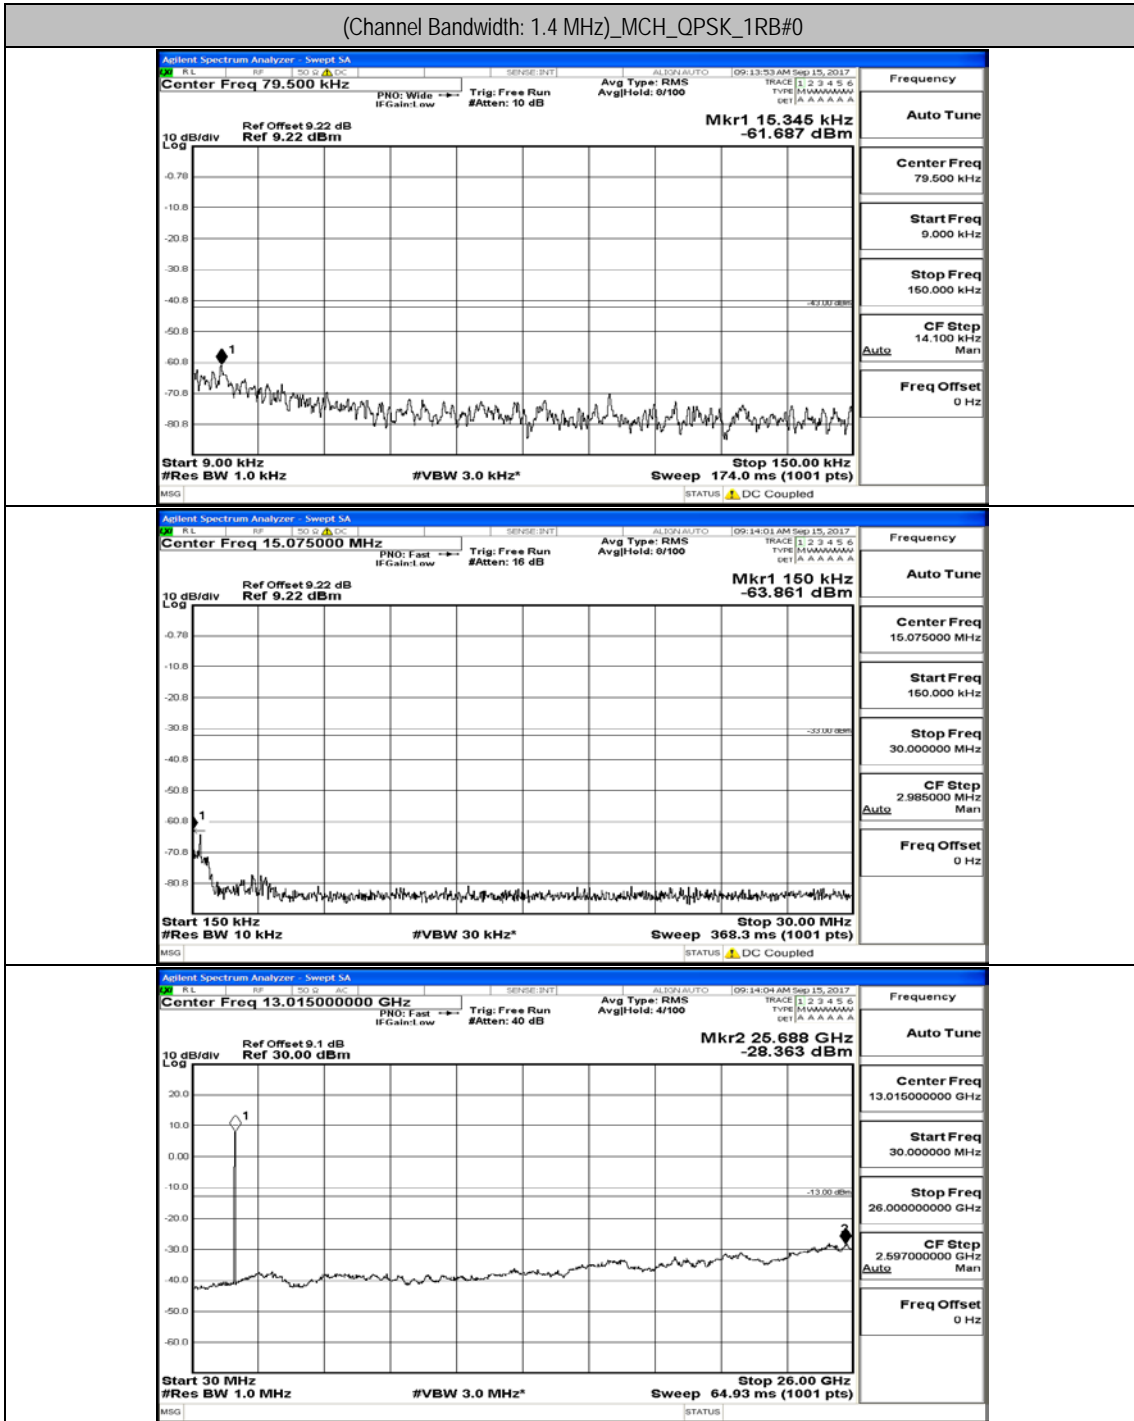

Appendix B.5: Conducted Spurious Emission

Test Graphs

Channel Bandwidth: 1.4 MHz

(Channel Bandwidth: 1.4 MHz)_LCH_QPSK_1RB#0

(Channel Bandwidth: 1.4 MHz)_MCH_QPSK_1RB#0

(Channel Bandwidth: 1.4 MHz)_HCH_QPSK_1RB#0

(Channel Bandwidth: 1.4 MHz)_LCH_16QAM_1RB#0

(Channel Bandwidth: 1.4 MHz)_MCH_16QAM_1RB#0

(Channel Bandwidth: 1.4 MHz)_HCH_16QAM_1RB#0

Channel Bandwidth: 3 MHz

(Channel Bandwidth: 3 MHz)_LCH_QPSK_1RB#0

(Channel Bandwidth: 3 MHz)_MCH_QPSK_1RB#0

(Channel Bandwidth: 3 MHz)_HCH_QPSK_1RB#0

(Channel Bandwidth: 3 MHz)_LCH_16QAM_1RB#0

(Channel Bandwidth: 3 MHz)_MCH_16QAM_1RB#0

(Channel Bandwidth: 3 MHz)_HCH_16QAM_1RB#0

Channel Bandwidth: 5 MHz

(Channel Bandwidth: 5 MHz)_LCH_QPSK_1RB#0