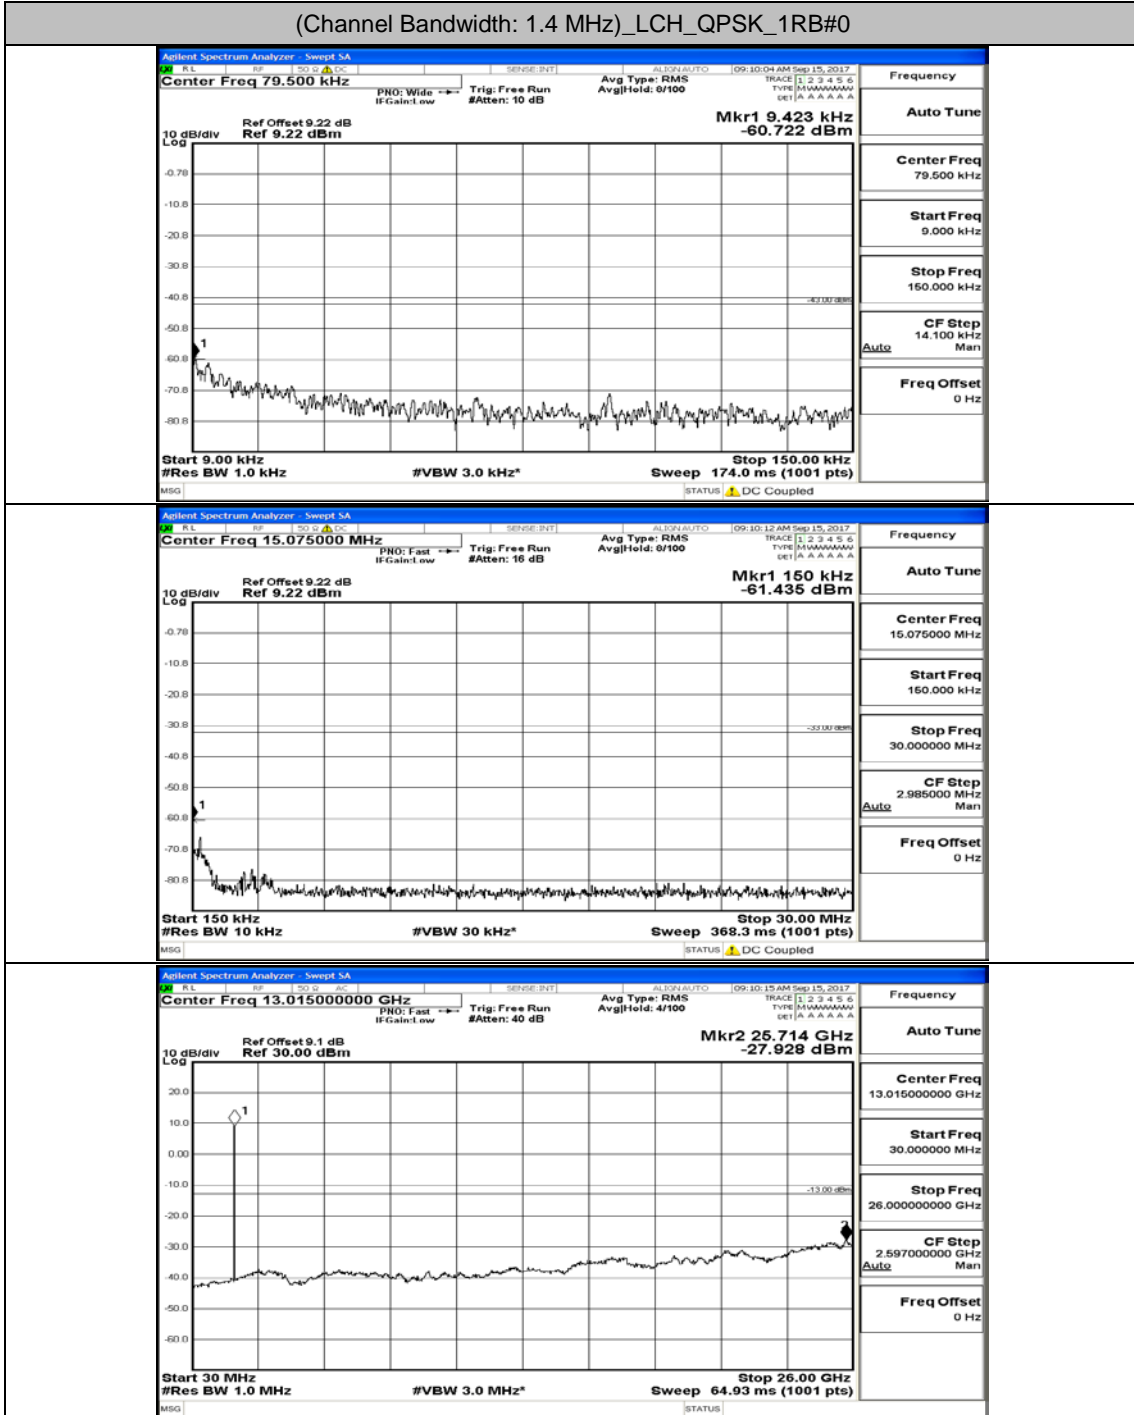

Appendix B.5: Conducted Spurious Emission

Test Graphs

Channel Bandwidth: 1.4 MHz

(Channel Bandwidth: 1.4 MHz)_LCH_QPSK_1RB#0

(Channel Bandwidth: 1.4 MHz)_MCH_QPSK_1RB#0

(Channel Bandwidth: 1.4 MHz)_HCH_QPSK_1RB#0

(Channel Bandwidth: 1.4 MHz)_LCH_16QAM_1RB#0

(Channel Bandwidth: 1.4 MHz)_MCH_16QAM_1RB#0

(Channel Bandwidth: 1.4 MHz)_HCH_16QAM_1RB#0

Channel Bandwidth: 3 MHz

(Channel Bandwidth: 3 MHz)_LCH_QPSK_1RB#0

(Channel Bandwidth: 3 MHz)_MCH_QPSK_1RB#0

(Channel Bandwidth: 3 MHz)_HCH_QPSK_1RB#0

(Channel Bandwidth: 3 MHz)_LCH_16QAM_1RB#0

(Channel Bandwidth: 3 MHz)_MCH_16QAM_1RB#0

(Channel Bandwidth: 3 MHz)_HCH_16QAM_1RB#0

Channel Bandwidth: 5 MHz

(Channel Bandwidth: 5 MHz)_LCH_QPSK_1RB#0