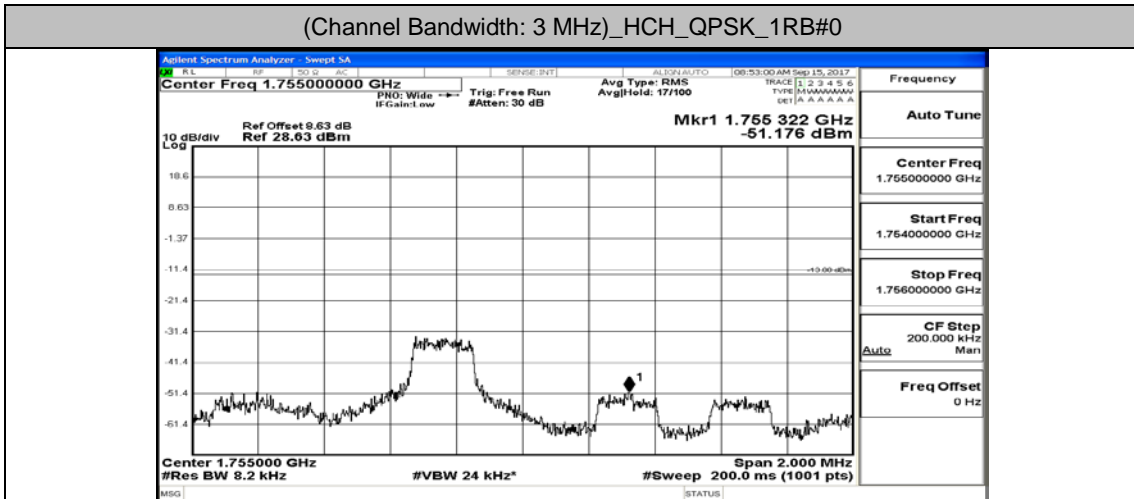

(Channel Bandwidth: 1.4 MHz)_HCH_16QAM_6RB#0

Channel Bandwidth: 3 MHz

(Channel Bandwidth: 3 MHz)_LCH_QPSK_1RB#0

(Channel Bandwidth: 3 MHz)_LCH_QPSK_15RB#0

(Channel Bandwidth: 3 MHz)_HCH_QPSK_1RB#0

(Channel Bandwidth: 3 MHz)_HCH_QPSK_15RB#0

(Channel Bandwidth: 3 MHz)_LCH_16QAM_1RB#0

(Channel Bandwidth: 3 MHz)_LCH_16QAM_15RB#0

(Channel Bandwidth: 3 MHz)_HCH_16QAM_1RB#0

(Channel Bandwidth: 3 MHz)_HCH_16QAM_15RB#0

Channel Bandwidth: 5 MHz

(Channel Bandwidth: 5 MHz)_LCH_QPSK_1RB#0