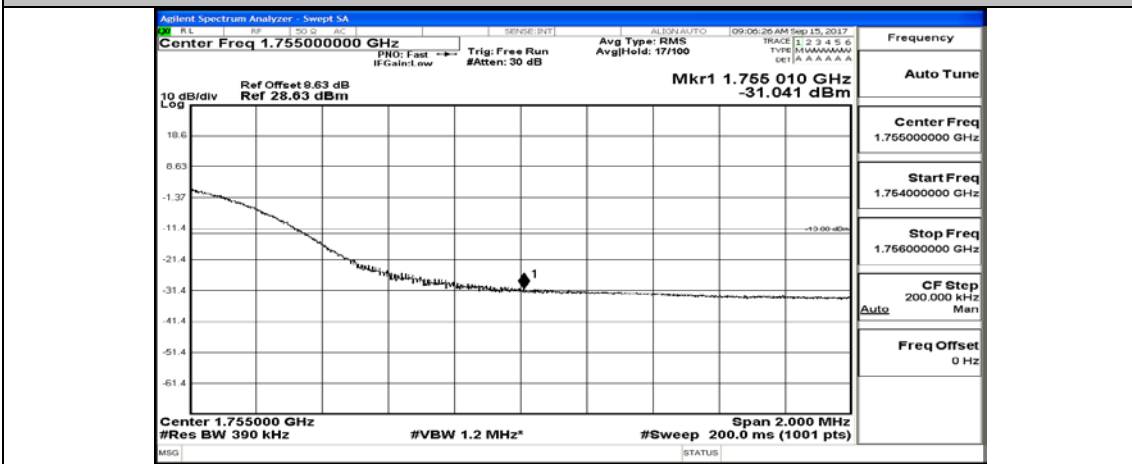

(Channel Bandwidth:15 MHz)_LCH_16QAM_75RB#0

(Channel Bandwidth:15 MHz)_HCH_16QAM_1RB#0

(Channel Bandwidth:15 MHz)_HCH_16QAM_75RB#0

Channel Bandwidth: 20 MHz

(Channel Bandwidth:20 MHz)_HCH_QPSK_1RB#0

(Channel Bandwidth:20 MHz)_HCH_QPSK_100RB#0