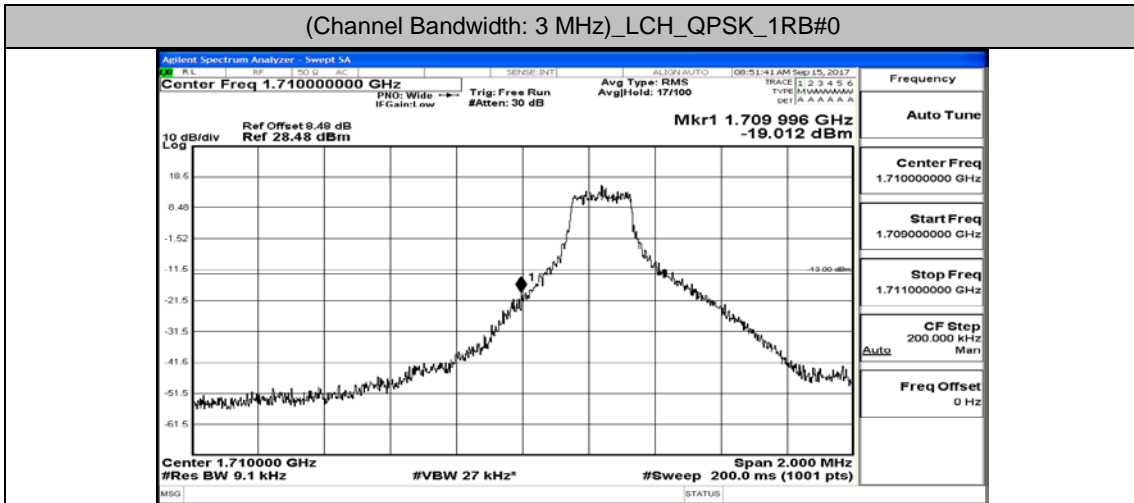

Channel Bandwidth: 3 MHz

(Channel Bandwidth: 3 MHz)_LCH_QPSK_1RB#0