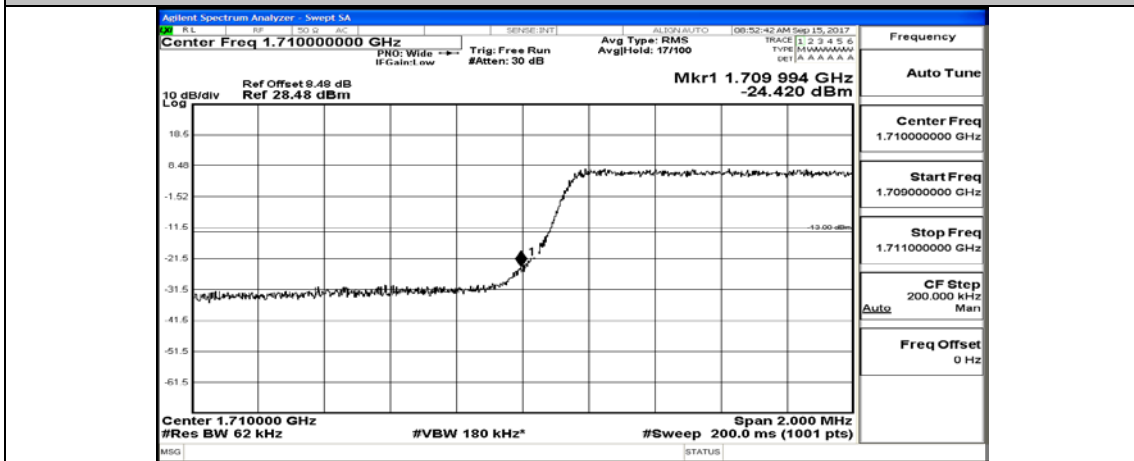

(Channel Bandwidth: 1.4 MHz)_HCH_16QAM_6RB#0

Channel Bandwidth: 3 MHz

(Channel Bandwidth: 3 MHz)_LCH_QPSK_1RB#0

(Channel Bandwidth: 3 MHz)_LCH_QPSK_15RB#0

(Channel Bandwidth: 3 MHz)_HCH_QPSK_1RB#0

(Channel Bandwidth: 3 MHz)_HCH_QPSK_15RB#0

(Channel Bandwidth: 3 MHz)_LCH_16QAM_1RB#0

(Channel Bandwidth: 3 MHz)_LCH_16QAM_15RB#0

(Channel Bandwidth: 3 MHz)_HCH_16QAM_1RB#0

(Channel Bandwidth: 3 MHz)_HCH_16QAM_15RB#0

Channel Bandwidth: 5 MHz

(Channel Bandwidth: 5 MHz)_LCH_QPSK_1RB#0