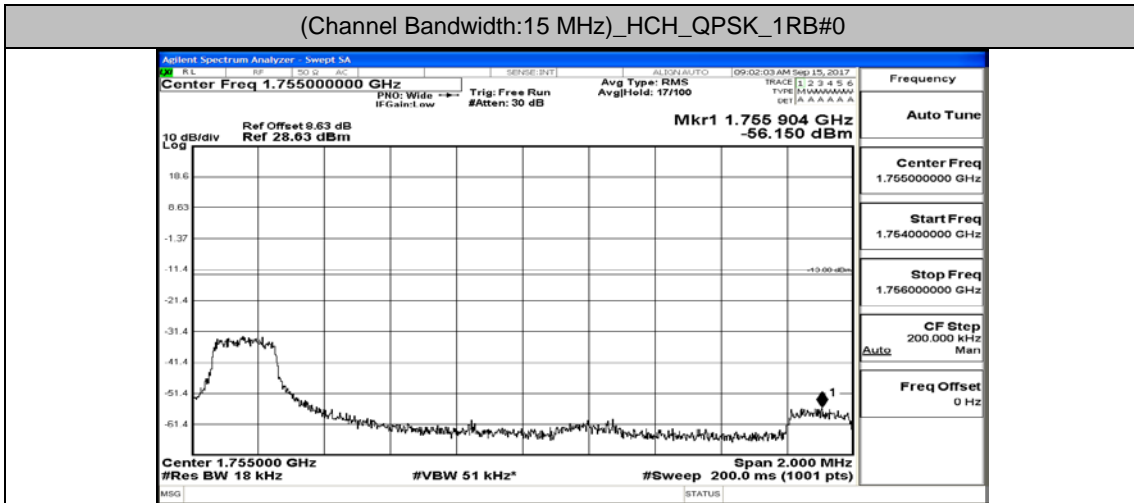

Channel Bandwidth: 10 MHz_HCH_16QAM_1RB#0

Channel Bandwidth: 10 MHz_HCH_16QAM_50RB#0

Channel Bandwidth: 15 MHz

(Channel Bandwidth:15 MHz)_HCH_QPSK_1RB#0

(Channel Bandwidth:15 MHz)_HCH_QPSK_75RB#0

(Channel Bandwidth:15 MHz)_LCH_16QAM_1RB#0