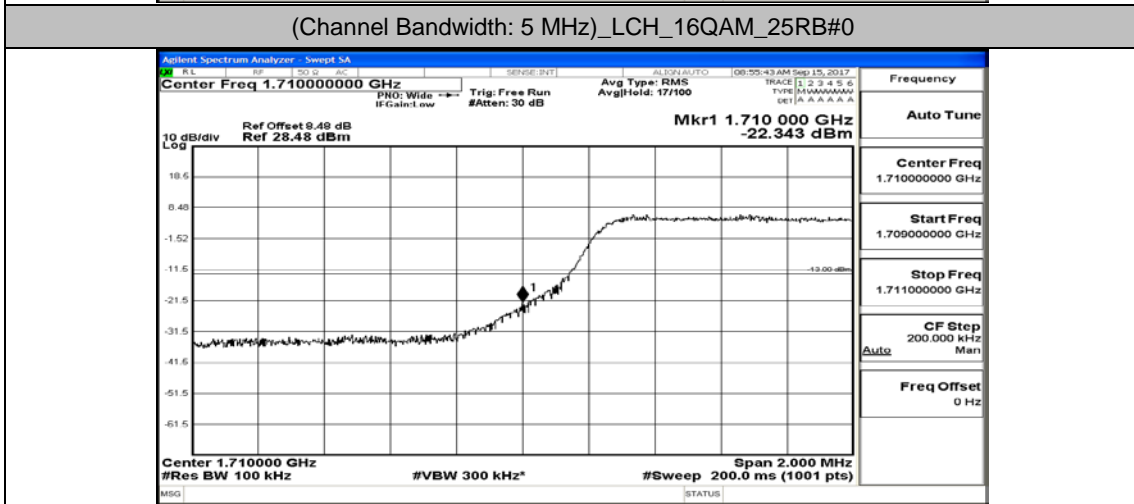

(Channel Bandwidth: 5 MHz)_LCH_QPSK_25RB#0

(Channel Bandwidth: 5 MHz)_HCH_QPSK_1RB#0

(Channel Bandwidth: 5 MHz)_HCH_QPSK_25RB#0

(Channel Bandwidth: 5 MHz)_LCH_16QAM_1RB#0

(Channel Bandwidth: 5 MHz)_LCH_16QAM_25RB#0