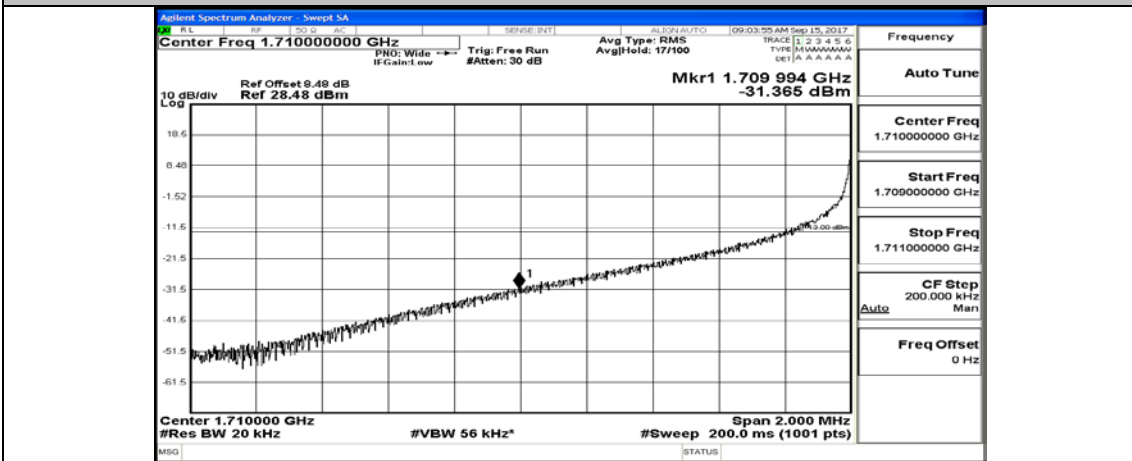

(Channel Bandwidth:20 MHz)_LCH_16QAM_1RB#0