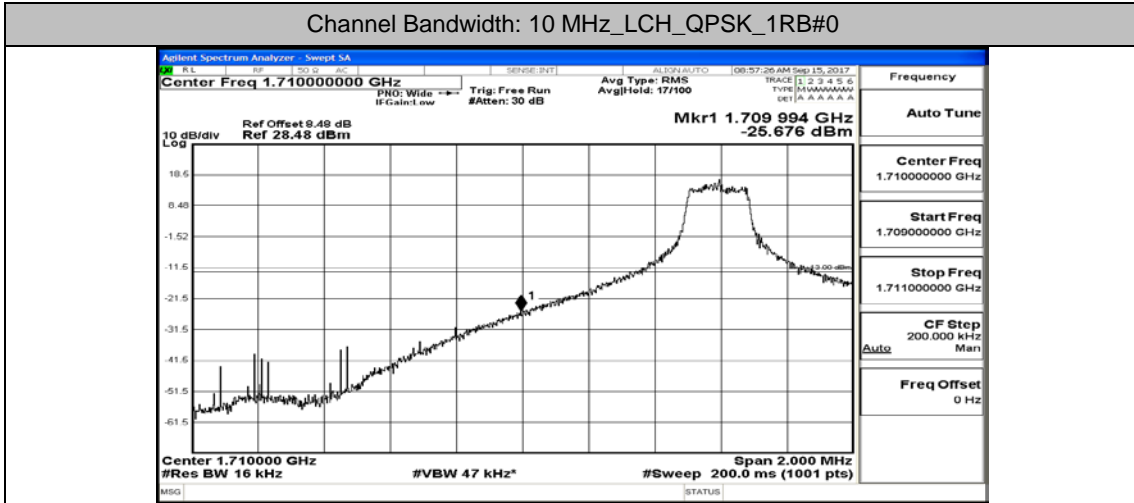

Channel Bandwidth: 10 MHz