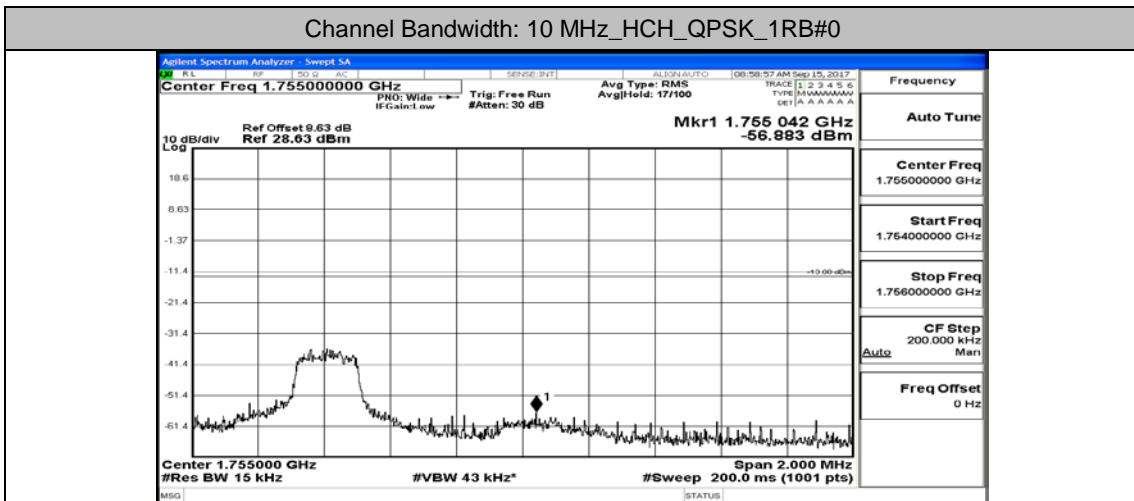

Channel Bandwidth: 10 MHz