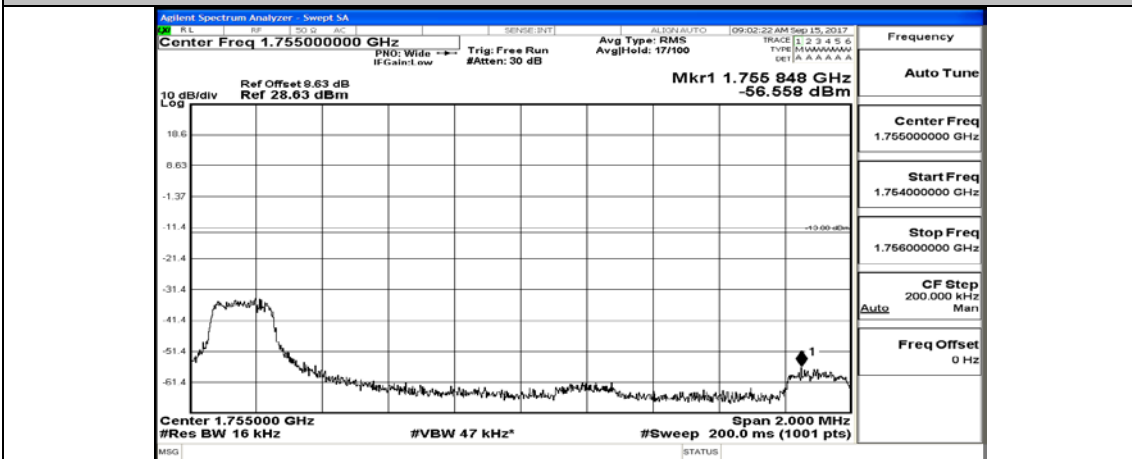

(Channel Bandwidth:15 MHz)_HCH_16QAM_1RB#0