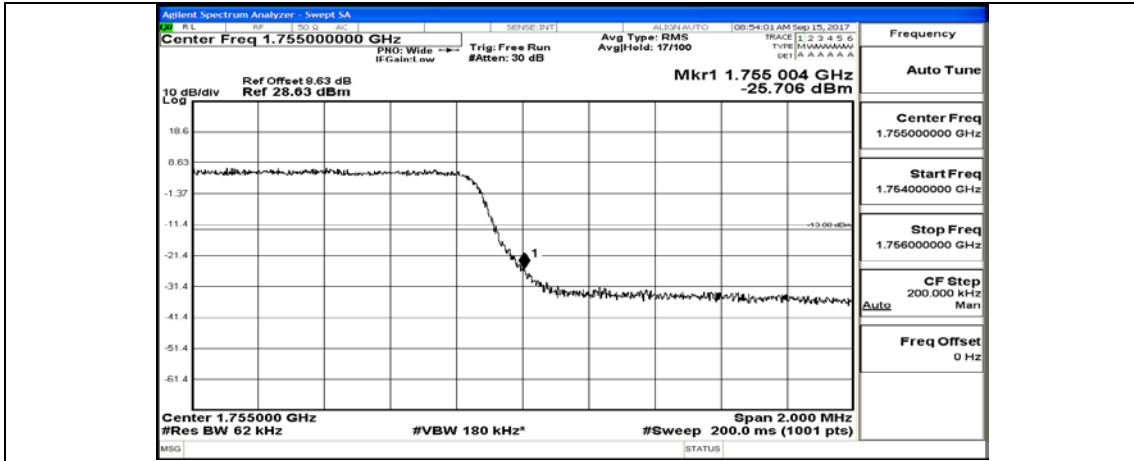

(Channel Bandwidth: 1.4 MHz)_HCH_16QAM_6RB#0

Channel Bandwidth: 3 MHz

(Channel Bandwidth: 3 MHz)_LCH_QPSK_1RB#0

(Channel Bandwidth: 3 MHz)_LCH_QPSK_15RB#0

(Channel Bandwidth: 3 MHz)_HCH_QPSK_1RB#0

(Channel Bandwidth: 3 MHz)_HCH_QPSK_15RB#0

(Channel Bandwidth: 3 MHz)_LCH_16QAM_1RB#0

(Channel Bandwidth: 3 MHz)_LCH_16QAM_15RB#0

(Channel Bandwidth: 3 MHz)_HCH_16QAM_1RB#0

(Channel Bandwidth: 3 MHz)_HCH_16QAM_15RB#0

Channel Bandwidth: 5 MHz

(Channel Bandwidth: 5 MHz)_LCH_QPSK_1RB#0