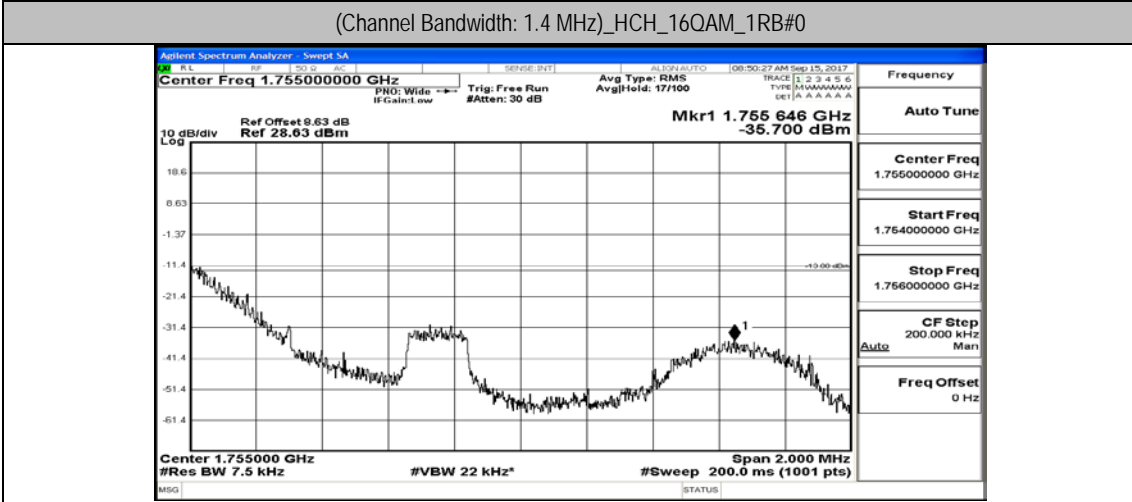

Appendix D: Band Edge

Test Graphs

Channel Bandwidth: 1.4 MHz

(Channel Bandwidth: 1.4 MHz)_HCH_QPSK_6RB#0

(Channel Bandwidth: 1.4 MHz)_LCH_16QAM_1RB#0

(Channel Bandwidth: 1.4 MHz)_LCH_16QAM_6RB#0

(Channel Bandwidth: 1.4 MHz)_HCH_16QAM_1RB#0

(Channel Bandwidth: 1.4 MHz)_HCH_16QAM_6RB#0

Channel Bandwidth: 3 MHz

(Channel Bandwidth: 3 MHz)_LCH_QPSK_1RB#0

(Channel Bandwidth: 3 MHz)_LCH_QPSK_15RB#0

(Channel Bandwidth: 3 MHz)_HCH_QPSK_1RB#0

(Channel Bandwidth: 3 MHz)_HCH_QPSK_15RB#0