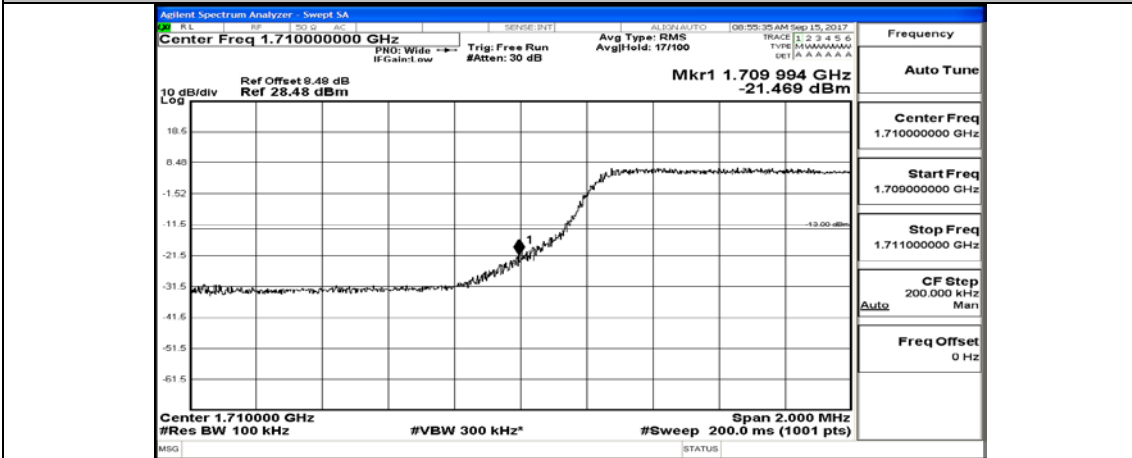

(Channel Bandwidth: 3 MHz)_LCH_16QAM_1RB#0

(Channel Bandwidth: 3 MHz)_LCH_16QAM_15RB#0

(Channel Bandwidth: 3 MHz)_HCH_16QAM_1RB#0

(Channel Bandwidth: 3 MHz)_HCH_16QAM_15RB#0

Channel Bandwidth: 5 MHz

(Channel Bandwidth: 5 MHz)_LCH_QPSK_1RB#0

(Channel Bandwidth: 5 MHz)_LCH_QPSK_25RB#0

(Channel Bandwidth: 5 MHz)_HCH_QPSK_1RB#0

(Channel Bandwidth: 5 MHz)_HCH_QPSK_25RB#0

(Channel Bandwidth: 5 MHz)_LCH_16QAM_1RB#0

(Channel Bandwidth: 5 MHz)_LCH_16QAM_25RB#0