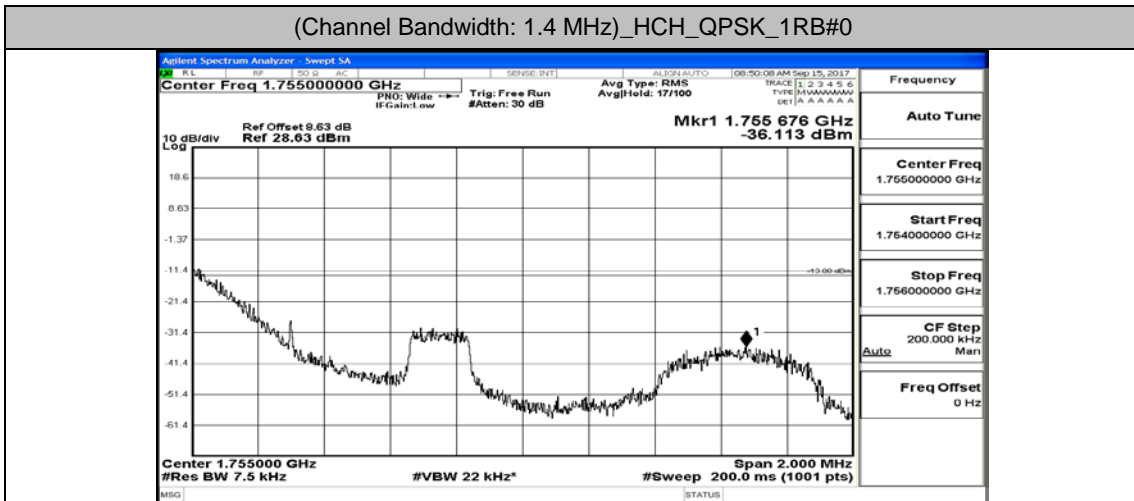

Appendix D: Band Edge

Test Graphs

Channel Bandwidth: 1.4 MHz

(Channel Bandwidth: 1.4 MHz)_HCH_QPSK_6RB#0

(Channel Bandwidth: 1.4 MHz)_LCH_16QAM_1RB#0

(Channel Bandwidth: 1.4 MHz)_LCH_16QAM_6RB#0

(Channel Bandwidth: 1.4 MHz)_HCH_16QAM_1RB#0