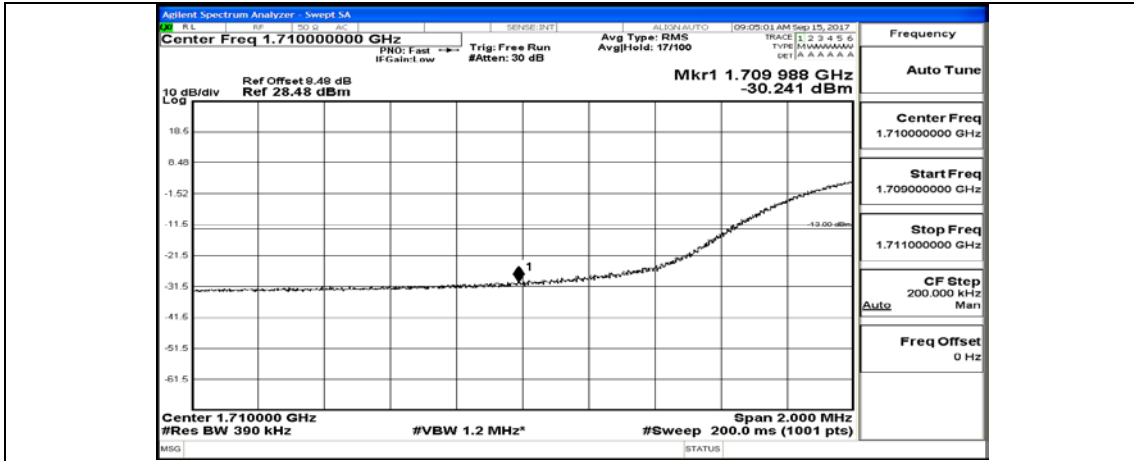

(Channel Bandwidth:20 MHz)_LCH_16QAM_100RB#0