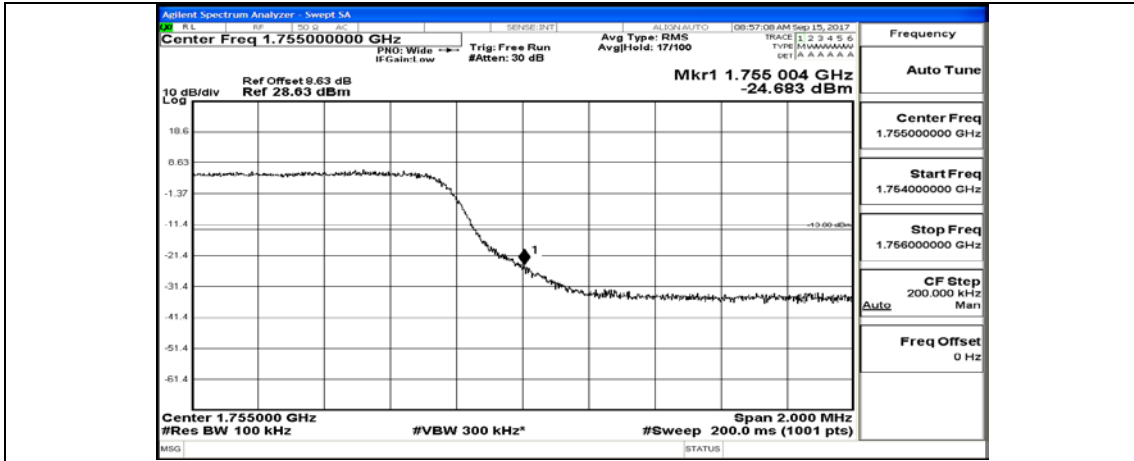

(Channel Bandwidth: 5 MHz)_HCH_QPSK_1RB#0

(Channel Bandwidth: 5 MHz)_HCH_QPSK_25RB#0

(Channel Bandwidth: 5 MHz)_LCH_16QAM_1RB#0