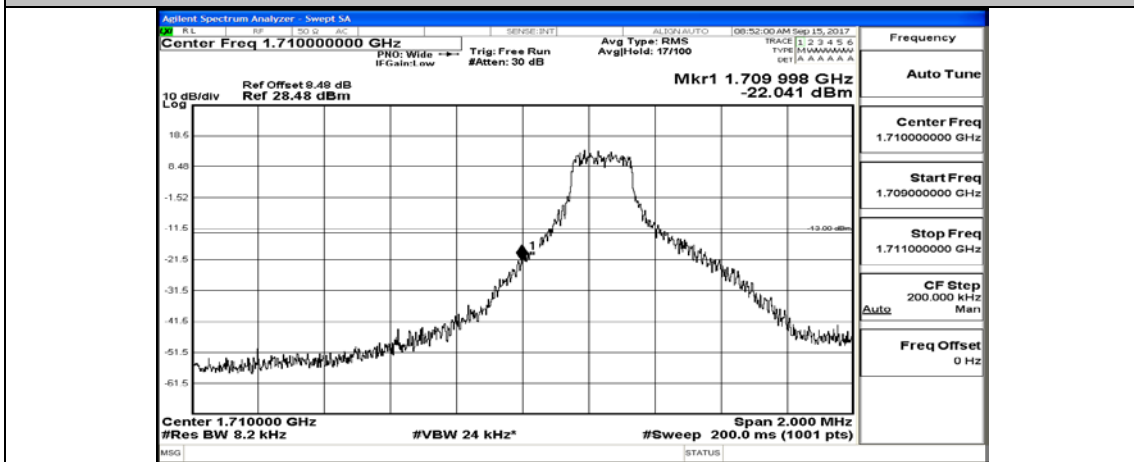

(Channel Bandwidth: 1.4 MHz)_HCH_16QAM_6RB#0

Channel Bandwidth: 3 MHz

(Channel Bandwidth: 3 MHz)_LCH_QPSK_1RB#0

(Channel Bandwidth: 3 MHz)_LCH_QPSK_15RB#0

(Channel Bandwidth: 3 MHz)_HCH_QPSK_1RB#0

(Channel Bandwidth: 3 MHz)_HCH_QPSK_15RB#0

(Channel Bandwidth: 3 MHz)_LCH_16QAM_1RB#0

(Channel Bandwidth: 3 MHz)_LCH_16QAM_15RB#0

(Channel Bandwidth: 3 MHz)_HCH_16QAM_1RB#0

(Channel Bandwidth: 3 MHz)_HCH_16QAM_15RB#0

Channel Bandwidth: 5 MHz

(Channel Bandwidth: 5 MHz)_LCH_QPSK_1RB#0