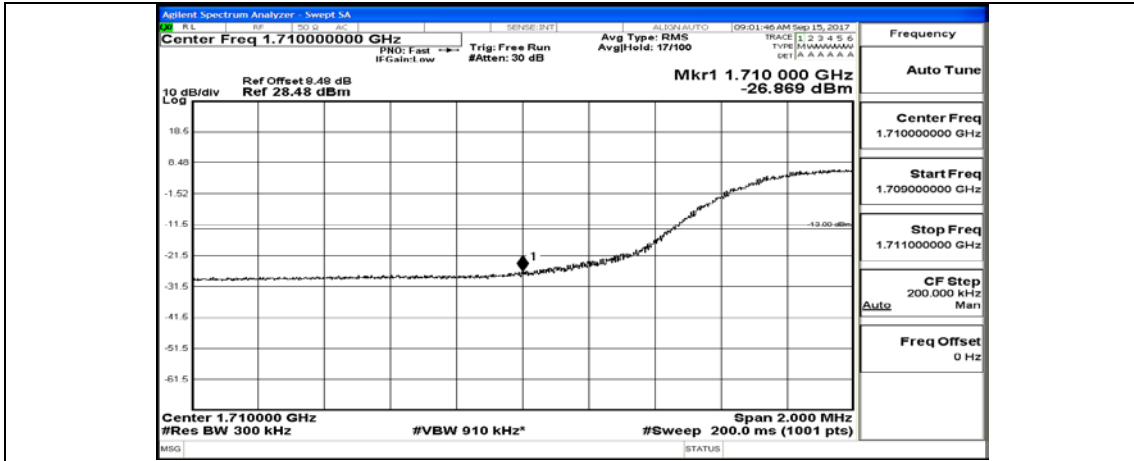

Channel Bandwidth: 10 MHz_HCH_16QAM_1RB#0

Channel Bandwidth: 10 MHz_HCH_16QAM_50RB#0

Channel Bandwidth: 15 MHz

(Channel Bandwidth:15 MHz)_HCH_QPSK_1RB#0

(Channel Bandwidth:15 MHz)_HCH_QPSK_75RB#0

(Channel Bandwidth:15 MHz)_LCH_16QAM_1RB#0