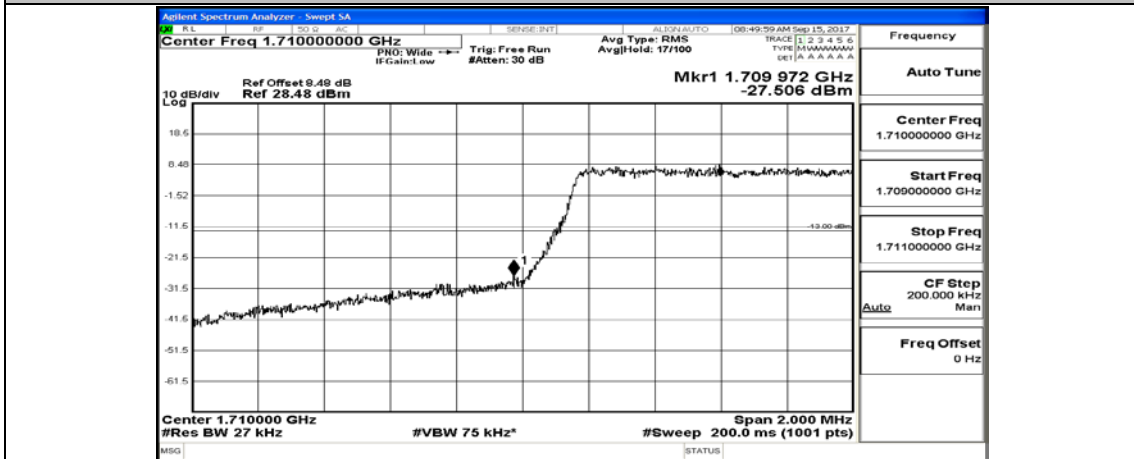

Appendix D: Band Edge

Test Graphs

Channel Bandwidth: 1.4 MHz

(Channel Bandwidth: 1.4 MHz)_HCH_QPSK_6RB#0

(Channel Bandwidth: 1.4 MHz)_LCH_16QAM_1RB#0

(Channel Bandwidth: 1.4 MHz)_LCH_16QAM_6RB#0

(Channel Bandwidth: 1.4 MHz)_HCH_16QAM_1RB#0

(Channel Bandwidth: 1.4 MHz)_HCH_16QAM_6RB#0

Channel Bandwidth: 3 MHz

(Channel Bandwidth: 3 MHz)_LCH_QPSK_1RB#0

(Channel Bandwidth: 3 MHz)_LCH_QPSK_15RB#0

(Channel Bandwidth: 3 MHz)_HCH_QPSK_1RB#0

(Channel Bandwidth: 3 MHz)_HCH_QPSK_15RB#0