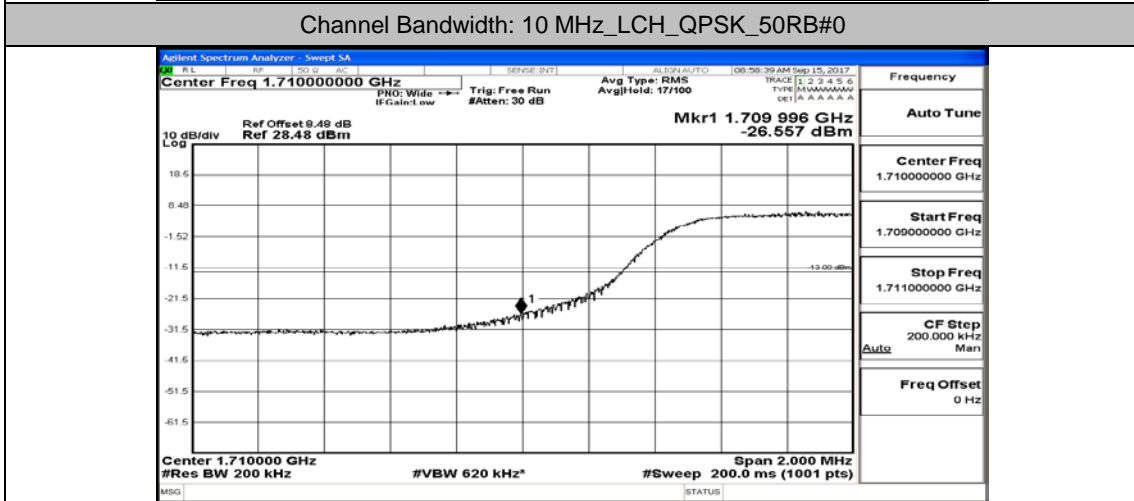

Channel Bandwidth: 10 MHz