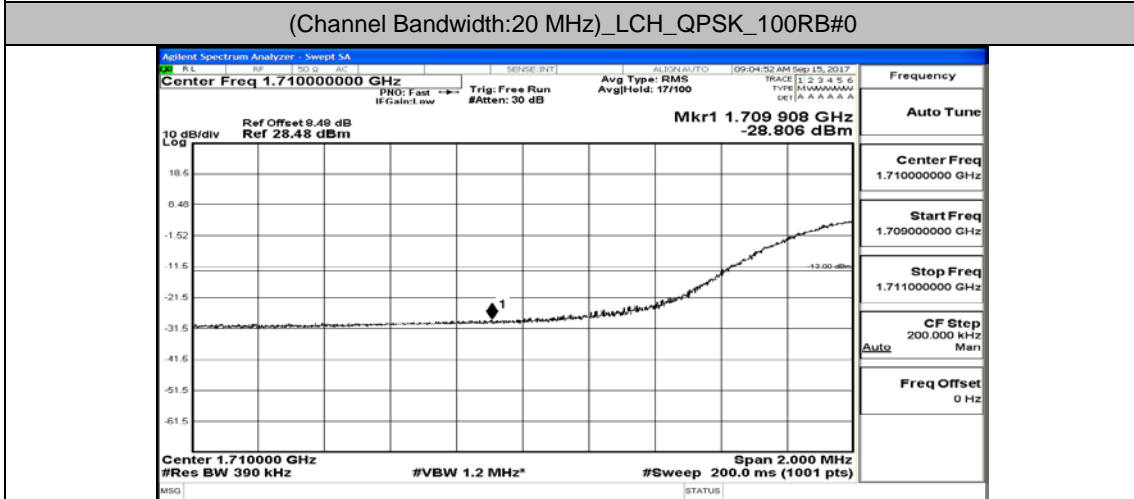

(Channel Bandwidth:15 MHz)_LCH_16QAM_75RB#0

(Channel Bandwidth:15 MHz)_HCH_16QAM_1RB#0

(Channel Bandwidth:15 MHz)_HCH_16QAM_75RB#0

Channel Bandwidth: 20 MHz

(Channel Bandwidth:20 MHz)_HCH_QPSK_1RB#0

(Channel Bandwidth:20 MHz)_HCH_QPSK_100RB#0