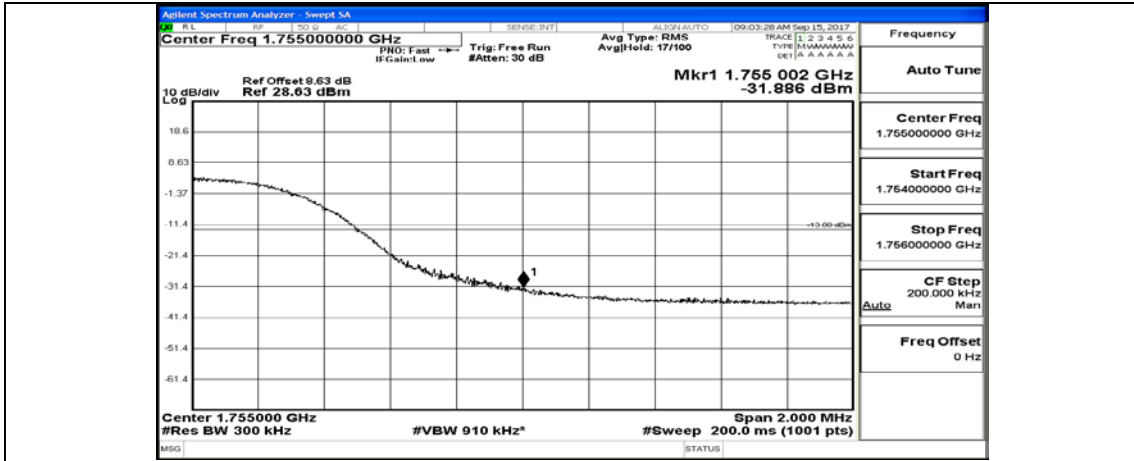

(Channel Bandwidth:15 MHz)_HCH_16QAM_75RB#0