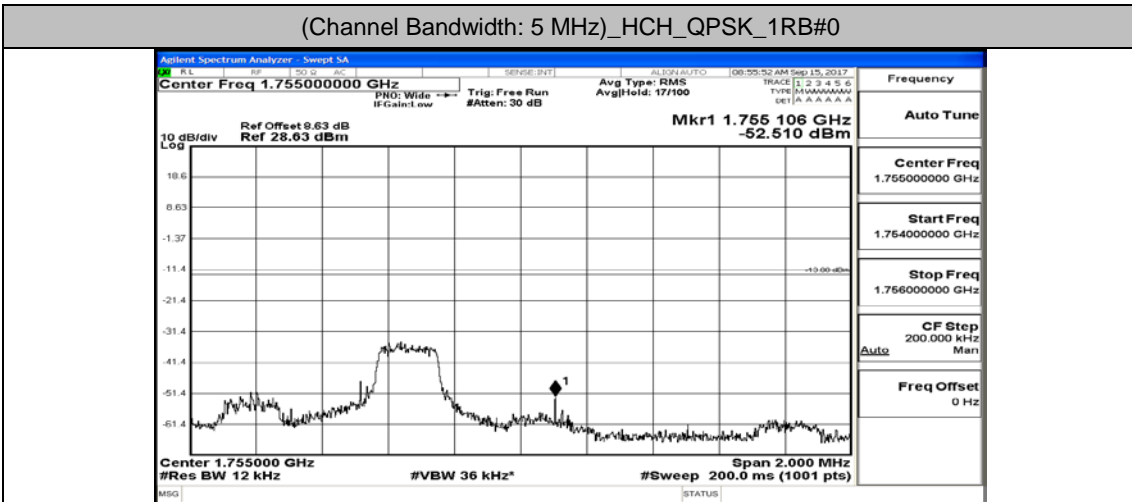

Channel Bandwidth: 5 MHz