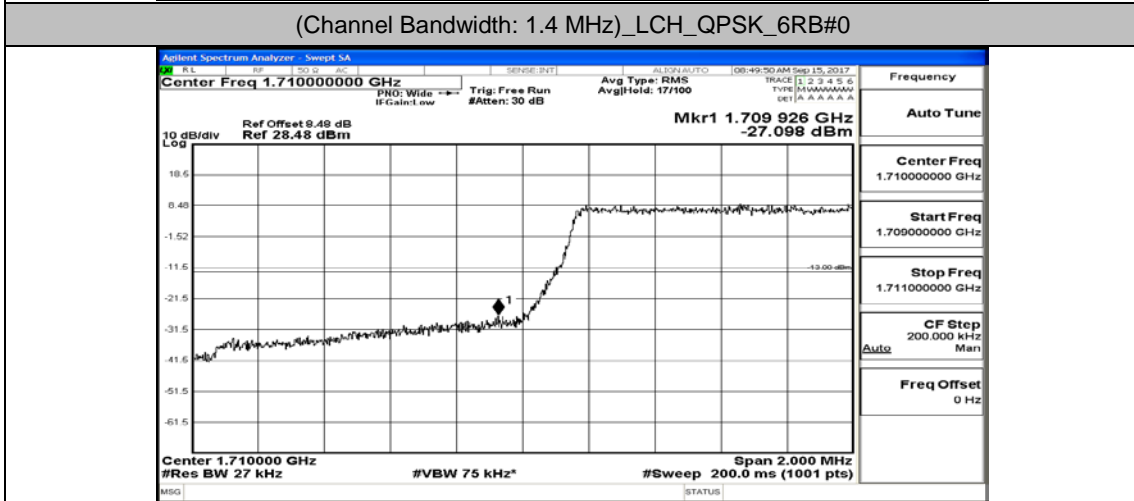

Appendix D: Band Edge

Test Graphs

Channel Bandwidth: 1.4 MHz

(Channel Bandwidth: 1.4 MHz)_HCH_QPSK_6RB#0

(Channel Bandwidth: 1.4 MHz)_LCH_16QAM_1RB#0

(Channel Bandwidth: 1.4 MHz)_LCH_16QAM_6RB#0

(Channel Bandwidth: 1.4 MHz)_HCH_16QAM_1RB#0

(Channel Bandwidth: 1.4 MHz)_HCH_16QAM_6RB#0

Channel Bandwidth: 3 MHz

(Channel Bandwidth: 3 MHz)_LCH_QPSK_1RB#0

(Channel Bandwidth: 3 MHz)_LCH_QPSK_15RB#0

(Channel Bandwidth: 3 MHz)_HCH_QPSK_1RB#0

(Channel Bandwidth: 3 MHz)_HCH_QPSK_15RB#0