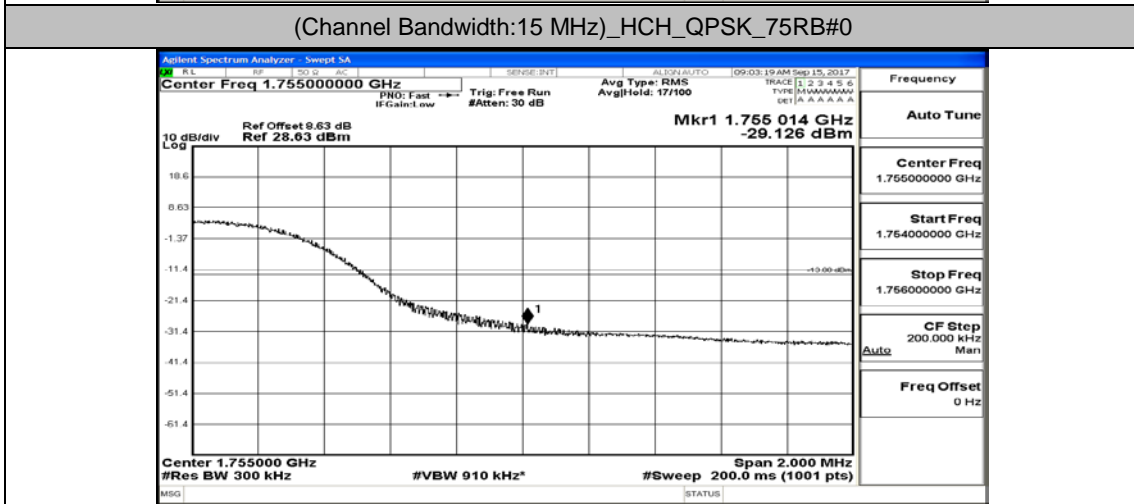

Channel Bandwidth: 10 MHz_HCH_16QAM_1RB#0

Channel Bandwidth: 10 MHz_HCH_16QAM_50RB#0

Channel Bandwidth: 15 MHz

(Channel Bandwidth:15 MHz)_HCH_QPSK_1RB#0

(Channel Bandwidth:15 MHz)_HCH_QPSK_75RB#0

(Channel Bandwidth:15 MHz)_LCH_16QAM_1RB#0