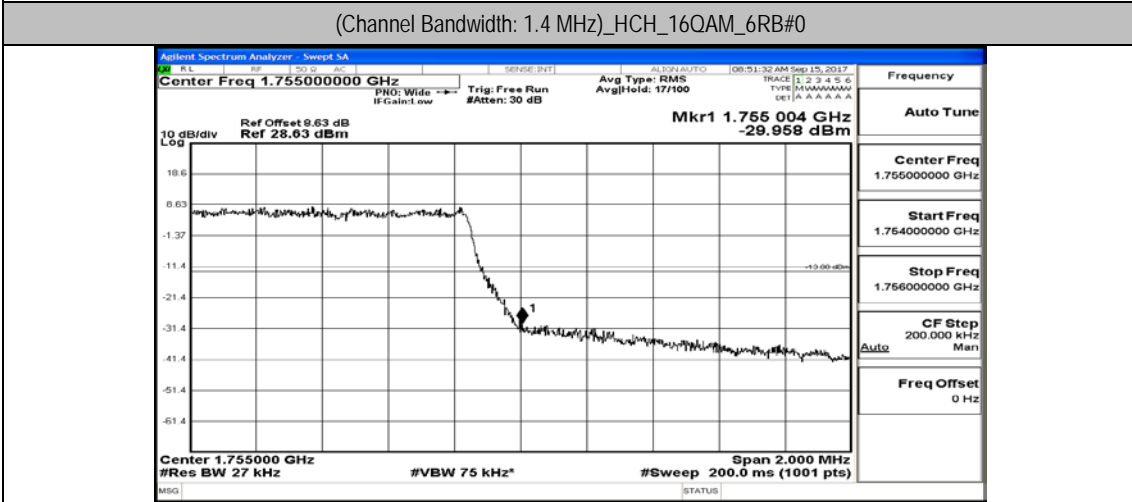

Appendix D: Band Edge

Test Graphs

Channel Bandwidth: 1.4 MHz

(Channel Bandwidth: 1.4 MHz)_HCH_QPSK_6RB#0

(Channel Bandwidth: 1.4 MHz)_LCH_16QAM_1RB#0

(Channel Bandwidth: 1.4 MHz)_LCH_16QAM_6RB#0

(Channel Bandwidth: 1.4 MHz)_HCH_16QAM_1RB#0

(Channel Bandwidth: 1.4 MHz)_HCH_16QAM_6RB#0

Channel Bandwidth: 3 MHz

(Channel Bandwidth: 3 MHz)_LCH_QPSK_1RB#0

(Channel Bandwidth: 3 MHz)_LCH_QPSK_15RB#0

(Channel Bandwidth: 3 MHz)_HCH_QPSK_1RB#0

(Channel Bandwidth: 3 MHz)_HCH_QPSK_15RB#0