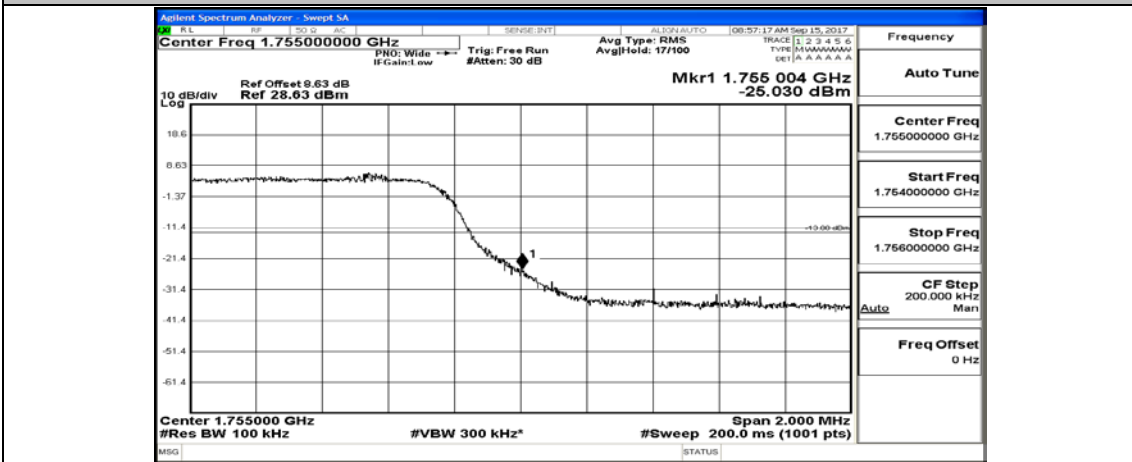

(Channel Bandwidth: 5 MHz)_HCH_16QAM_25RB#0