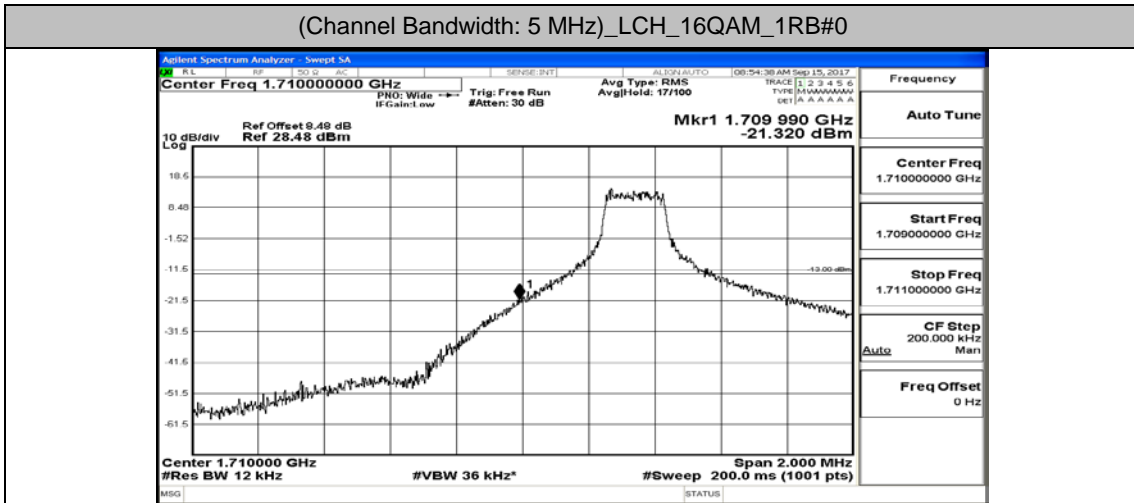

(Channel Bandwidth: 5 MHz)_LCH_QPSK_25RB#0

(Channel Bandwidth: 5 MHz)_HCH_QPSK_1RB#0

(Channel Bandwidth: 5 MHz)_HCH_QPSK_25RB#0

(Channel Bandwidth: 5 MHz)_LCH_16QAM_1RB#0

(Channel Bandwidth: 5 MHz)_LCH_16QAM_25RB#0