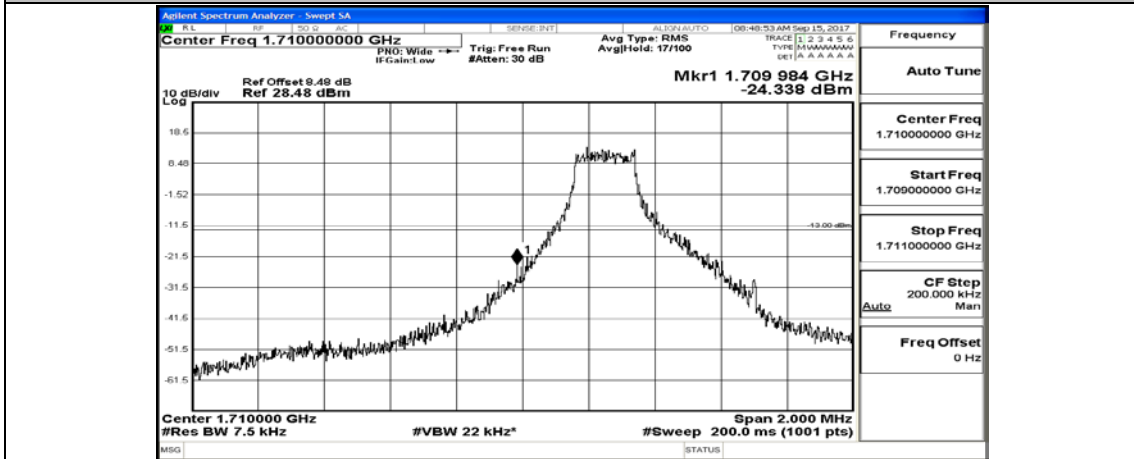

Appendix D: Band Edge

Test Graphs

Channel Bandwidth: 1.4 MHz

(Channel Bandwidth: 1.4 MHz)_HCH_QPSK_6RB#0

(Channel Bandwidth: 1.4 MHz)_LCH_16QAM_1RB#0

(Channel Bandwidth: 1.4 MHz)_LCH_16QAM_6RB#0

(Channel Bandwidth: 1.4 MHz)_HCH_16QAM_1RB#0

(Channel Bandwidth: 1.4 MHz)_HCH_16QAM_6RB#0

Channel Bandwidth: 3 MHz

(Channel Bandwidth: 3 MHz)_LCH_QPSK_1RB#0

(Channel Bandwidth: 3 MHz)_LCH_QPSK_15RB#0

(Channel Bandwidth: 3 MHz)_HCH_QPSK_1RB#0

(Channel Bandwidth: 3 MHz)_HCH_QPSK_15RB#0