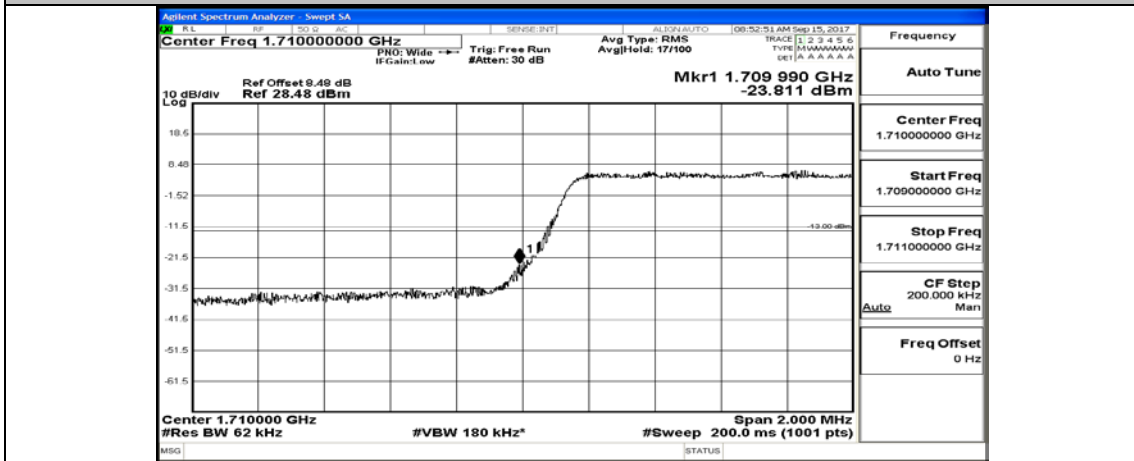

(Channel Bandwidth: 1.4 MHz)_HCH_16QAM_6RB#0

Channel Bandwidth: 3 MHz

(Channel Bandwidth: 3 MHz)_LCH_QPSK_1RB#0

(Channel Bandwidth: 3 MHz)_LCH_QPSK_15RB#0

(Channel Bandwidth: 3 MHz)_HCH_QPSK_1RB#0

(Channel Bandwidth: 3 MHz)_HCH_QPSK_15RB#0

(Channel Bandwidth: 3 MHz)_LCH_16QAM_1RB#0

(Channel Bandwidth: 3 MHz)_LCH_16QAM_15RB#0

(Channel Bandwidth: 3 MHz)_HCH_16QAM_1RB#0

(Channel Bandwidth: 3 MHz)_HCH_16QAM_15RB#0

Channel Bandwidth: 5 MHz

(Channel Bandwidth: 5 MHz)_LCH_QPSK_1RB#0