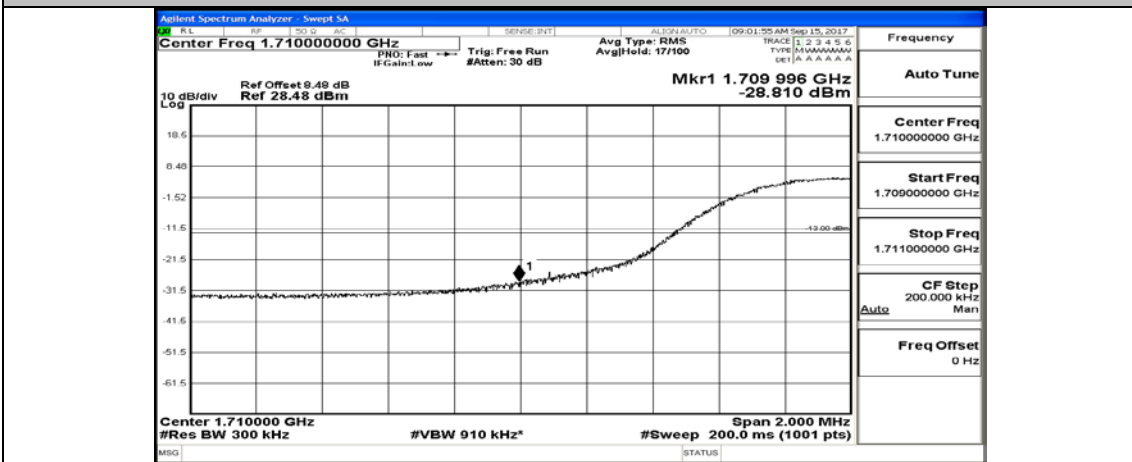

(Channel Bandwidth:15 MHz)_LCH_16QAM_75RB#0