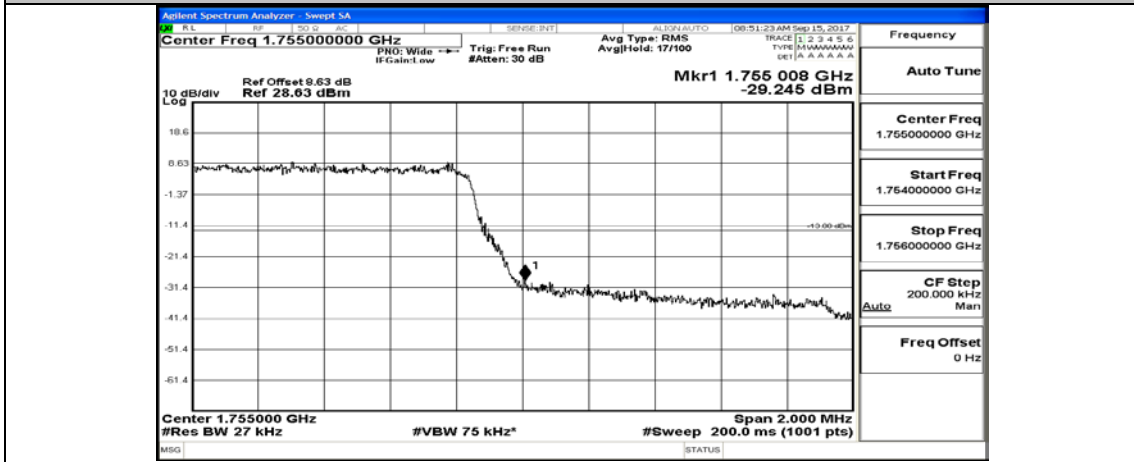

Appendix D: Band Edge

Test Graphs

Channel Bandwidth: 1.4 MHz

(Channel Bandwidth: 1.4 MHz)_HCH_QPSK_6RB#0

(Channel Bandwidth: 1.4 MHz)_LCH_16QAM_1RB#0

(Channel Bandwidth: 1.4 MHz)_LCH_16QAM_6RB#0

(Channel Bandwidth: 1.4 MHz)_HCH_16QAM_1RB#0

(Channel Bandwidth: 1.4 MHz)_HCH_16QAM_6RB#0

Channel Bandwidth: 3 MHz

(Channel Bandwidth: 3 MHz)_LCH_QPSK_1RB#0

(Channel Bandwidth: 3 MHz)_LCH_QPSK_15RB#0

(Channel Bandwidth: 3 MHz)_HCH_QPSK_1RB#0

(Channel Bandwidth: 3 MHz)_HCH_QPSK_15RB#0