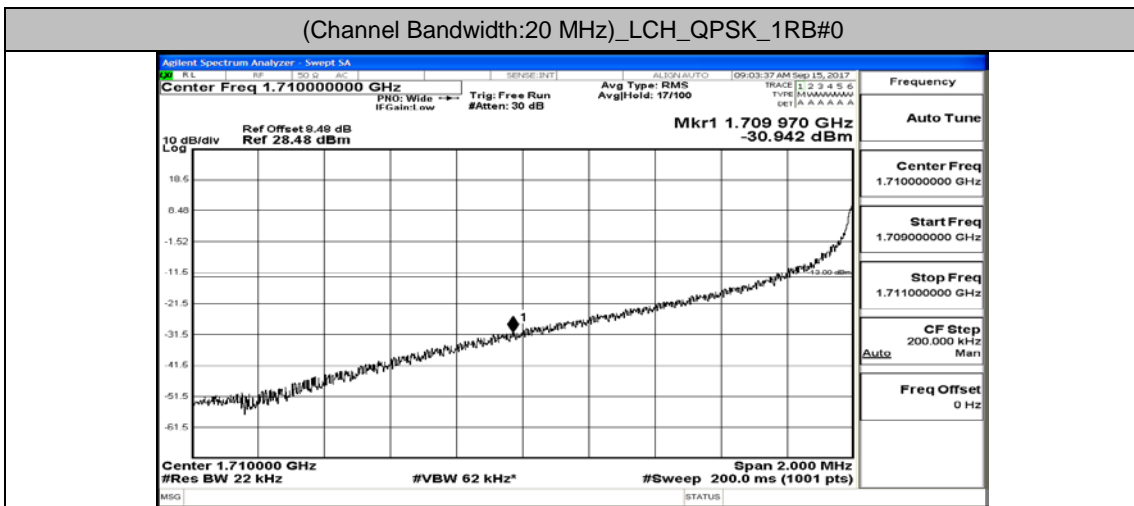

(Channel Bandwidth:15 MHz)_LCH_16QAM_75RB#0

(Channel Bandwidth:15 MHz)_HCH_16QAM_1RB#0

(Channel Bandwidth:15 MHz)_HCH_16QAM_75RB#0

Channel Bandwidth: 20 MHz

(Channel Bandwidth:20 MHz)_HCH_QPSK_1RB#0

(Channel Bandwidth:20 MHz)_HCH_QPSK_100RB#0