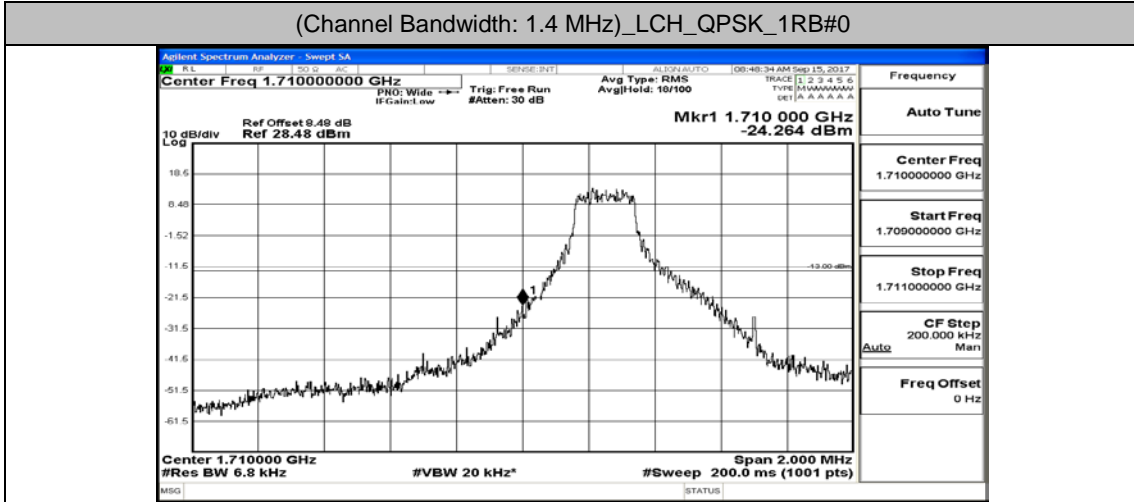

Appendix D: Band Edge

Test Graphs

Channel Bandwidth: 1.4 MHz

(Channel Bandwidth: 1.4 MHz)_HCH_QPSK_6RB#0

(Channel Bandwidth: 1.4 MHz)_LCH_16QAM_1RB#0

(Channel Bandwidth: 1.4 MHz)_LCH_16QAM_6RB#0

(Channel Bandwidth: 1.4 MHz)_HCH_16QAM_1RB#0