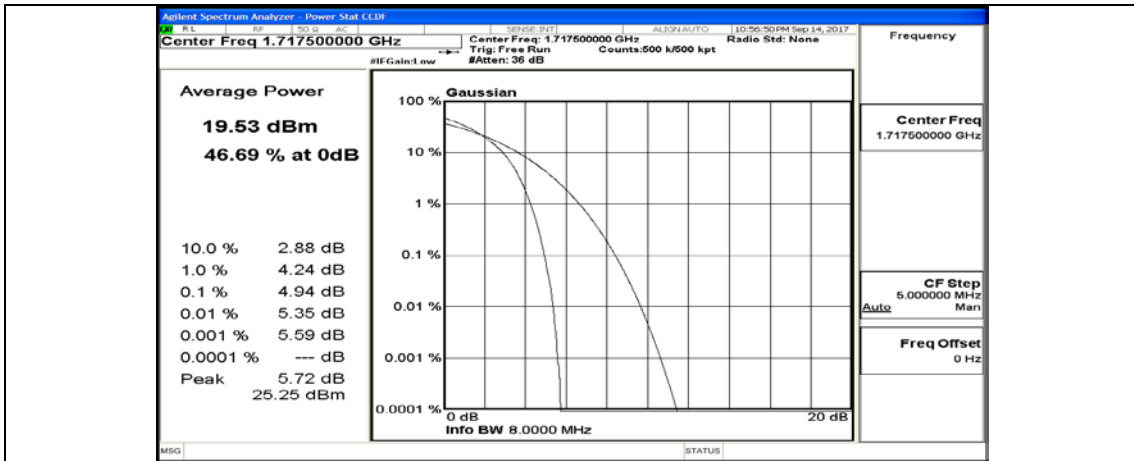

(Channel Bandwidth:15 MHz)_LCH_QPSK_75RB#0

(Channel Bandwidth:15 MHz)_MCH_QPSK_1RB#0