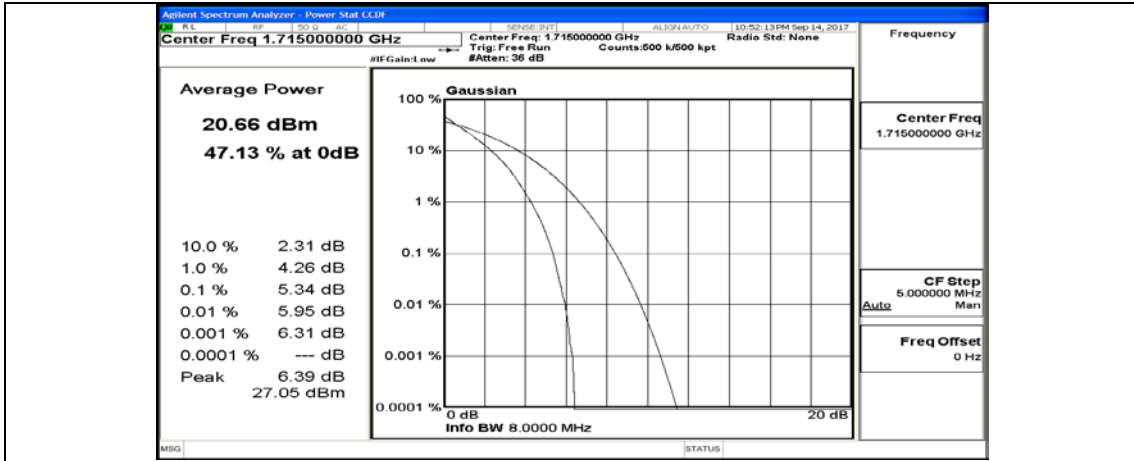

(Channel Bandwidth: 5 MHz)_HCH_16QAM_12RB#13

(Channel Bandwidth: 5 MHz)_HCH_16QAM_25RB#0

]

Appendix B.2: Peak-to-Average Ratio

Test Result

Channel Bandwidth: 10 MHz

Channel Bandwidth: 10 MHz_MCH_QPSK_1RB#0

Channel Bandwidth: 10 MHz_MCH_QPSK_1RB#24