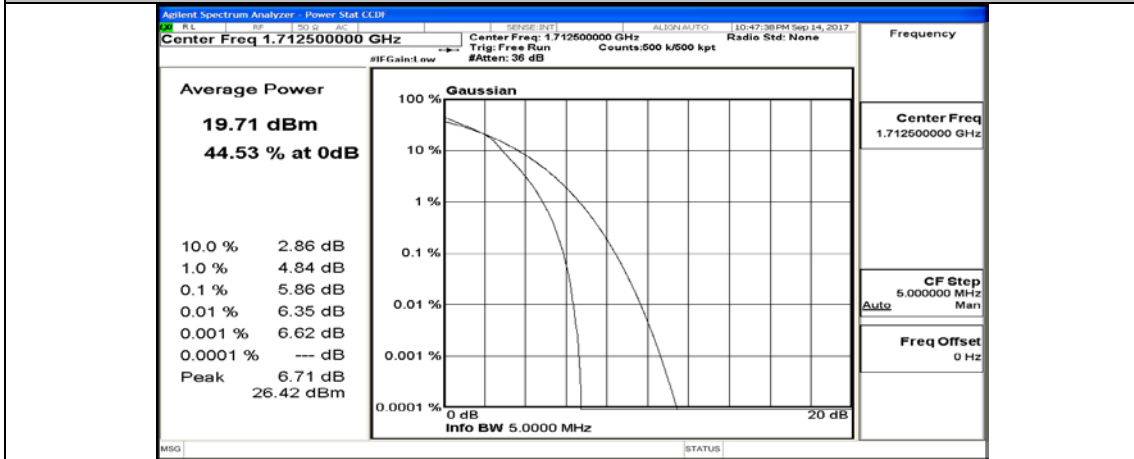

(Channel Bandwidth: 5 MHz)_LCH_16QAM_12RB#13