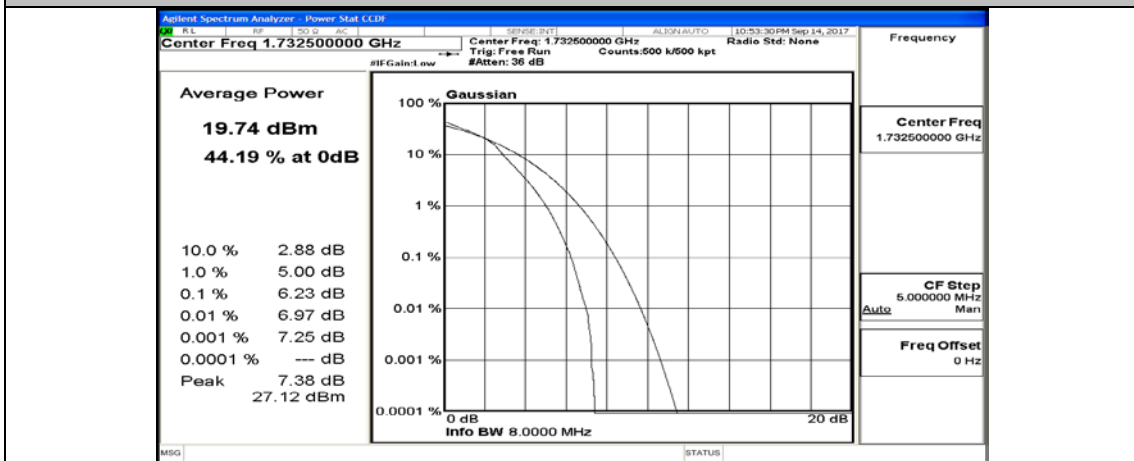

Channel Bandwidth: 10 MHz_HCH_QPSK_1RB#0

Channel Bandwidth: 10 MHz_HCH_QPSK_1RB#24

Channel Bandwidth: 10 MHz_HCH_QPSK_25RB#25

Channel Bandwidth: 10 MHz_HCH_QPSK_50RB#0

Channel Bandwidth: 10 MHz_LCH_16QAM_1RB#0