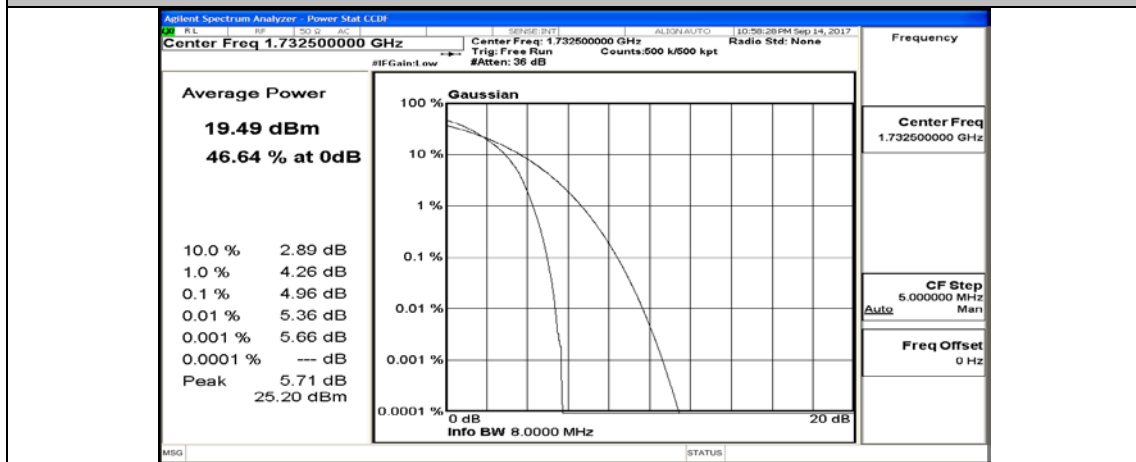

(Channel Bandwidth:15 MHz)_MCH_QPSK_37RB#0

(Channel Bandwidth:15 MHz)_MCH_QPSK_37RB#18

(Channel Bandwidth:15 MHz)_MCH_QPSK_37RB#38

(Channel Bandwidth:15 MHz)_MCH_QPSK_75RB#0

(Channel Bandwidth:15 MHz)_HCH_QPSK_1RB#0