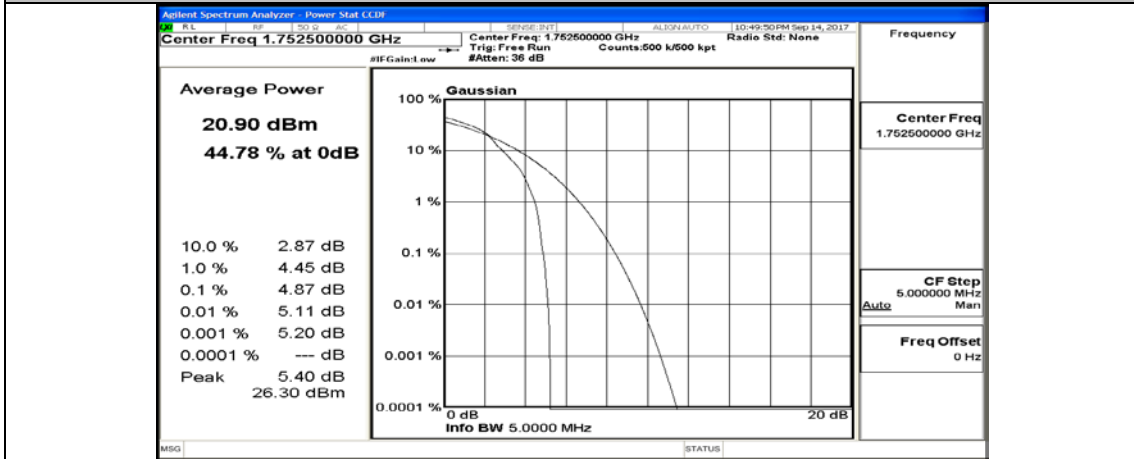

(Channel Bandwidth: 5 MHz)_HCH_16QAM_1RB#0