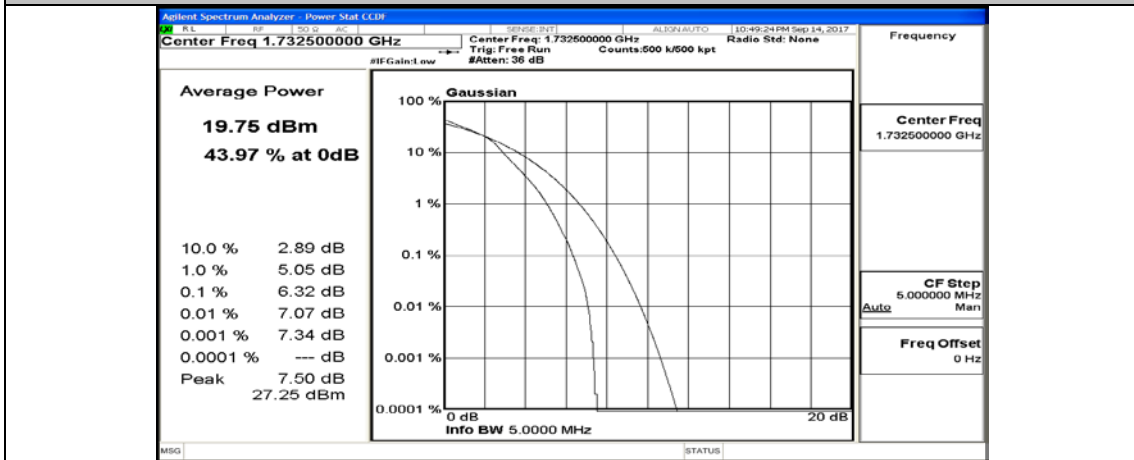

(Channel Bandwidth: 5 MHz)_MCH_16QAM_1RB#24

(Channel Bandwidth: 5 MHz)_MCH_16QAM_12RB#0

(Channel Bandwidth: 5 MHz)_MCH_16QAM_12RB#6

(Channel Bandwidth: 5 MHz)_MCH_16QAM_12RB#13

(Channel Bandwidth: 5 MHz)_MCH_16QAM_25RB#0