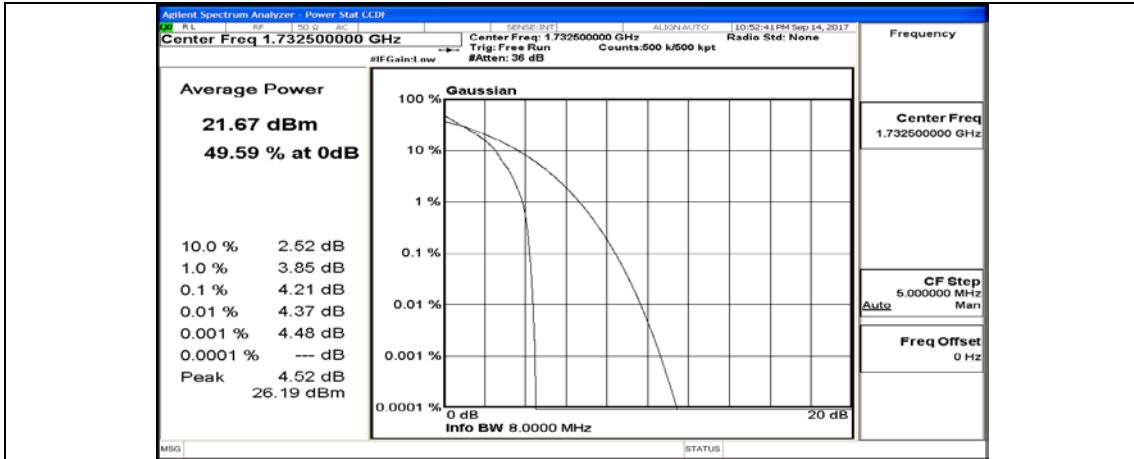

Channel Bandwidth: 10 MHz_MCH_QPSK_1RB#49