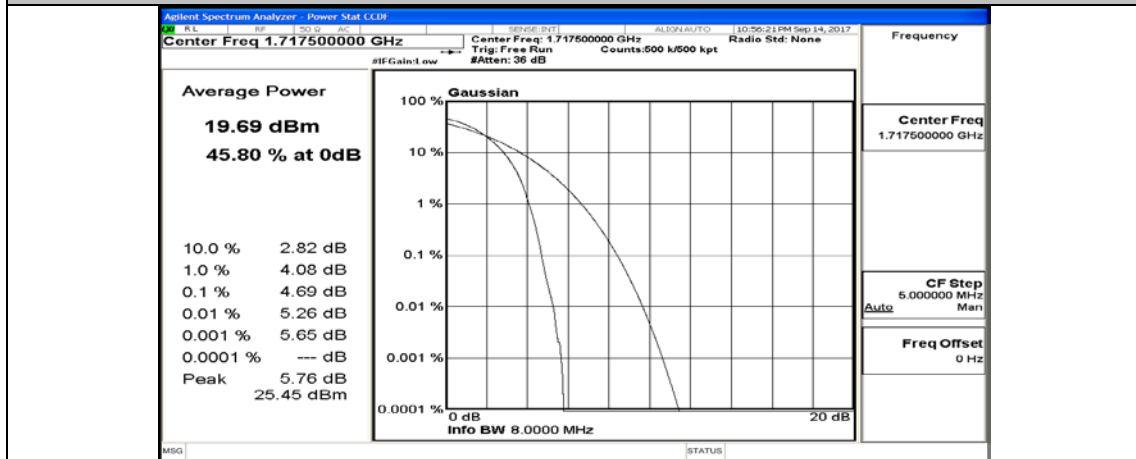

(Channel Bandwidth:15 MHz)_LCH_QPSK_37RB#38