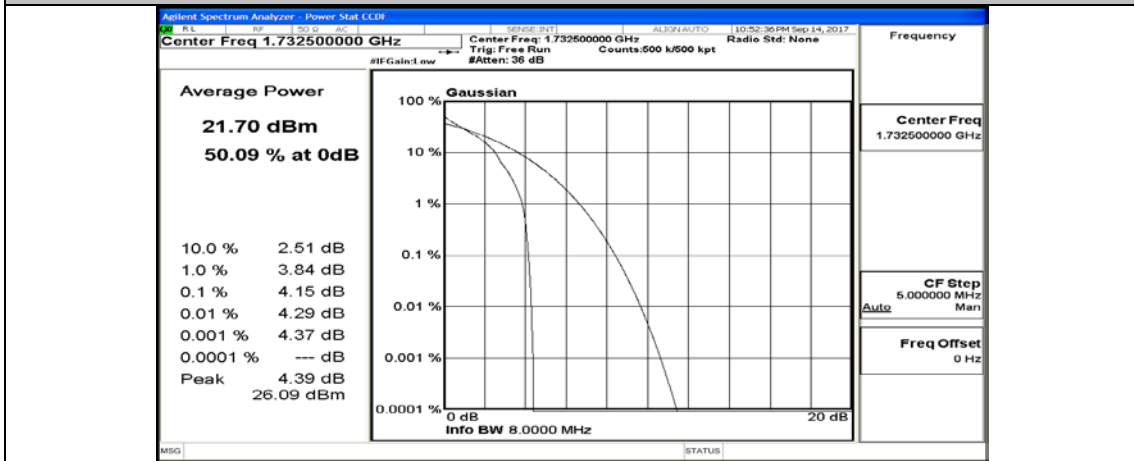

(Channel Bandwidth: 5 MHz)_HCH_16QAM_12RB#13

(Channel Bandwidth: 5 MHz)_HCH_16QAM_25RB#0

]

Appendix B.2: Peak-to-Average Ratio

Test Result

Channel Bandwidth: 10 MHz

Channel Bandwidth: 10 MHz_MCH_QPSK_1RB#0

Channel Bandwidth: 10 MHz_MCH_QPSK_1RB#24