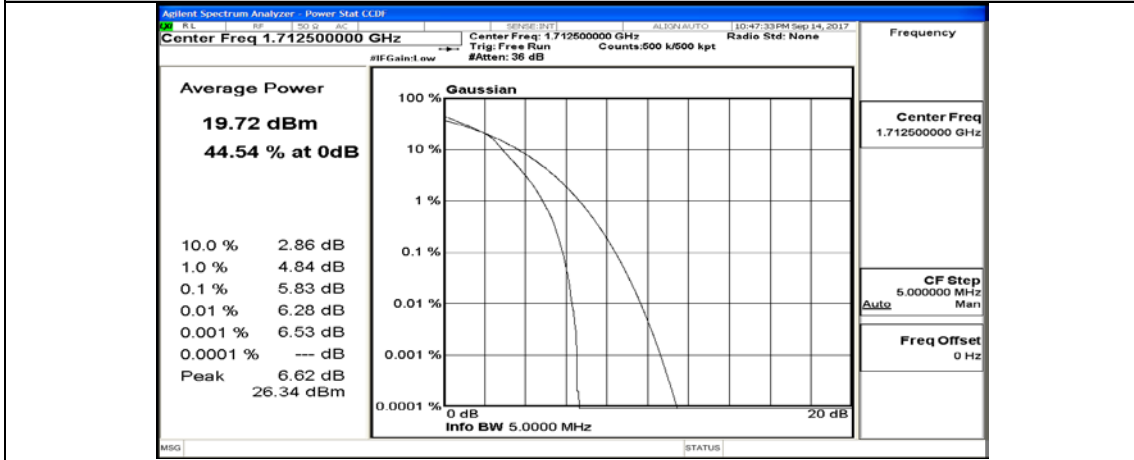

(Channel Bandwidth: 5 MHz)_LCH_16QAM_12RB#6