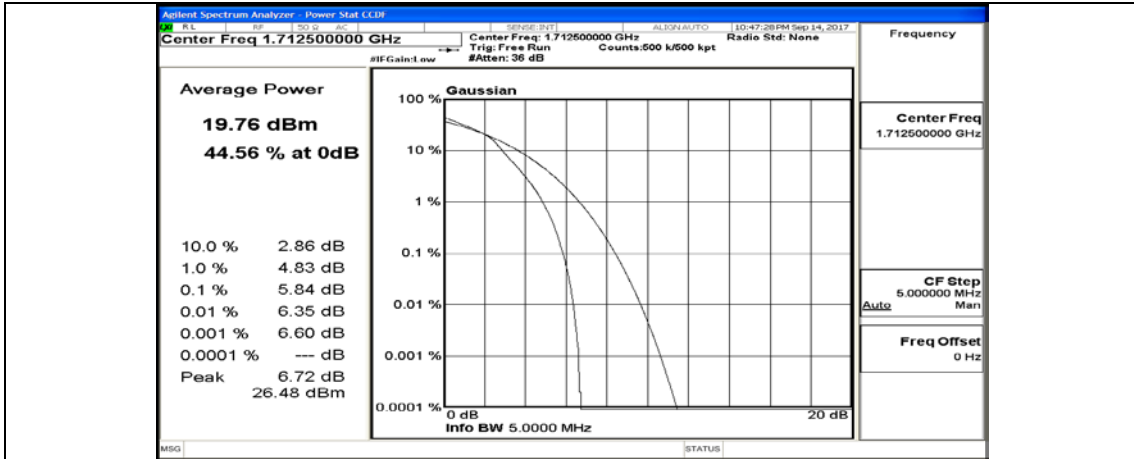

(Channel Bandwidth: 5 MHz)_HCH_QPSK_25RB#0

(Channel Bandwidth: 5 MHz)_LCH_16QAM_1RB#0

(Channel Bandwidth: 5 MHz)_LCH_16QAM_1RB#12

(Channel Bandwidth: 5 MHz)_LCH_16QAM_1RB#24

(Channel Bandwidth: 5 MHz)_LCH_16QAM_12RB#0