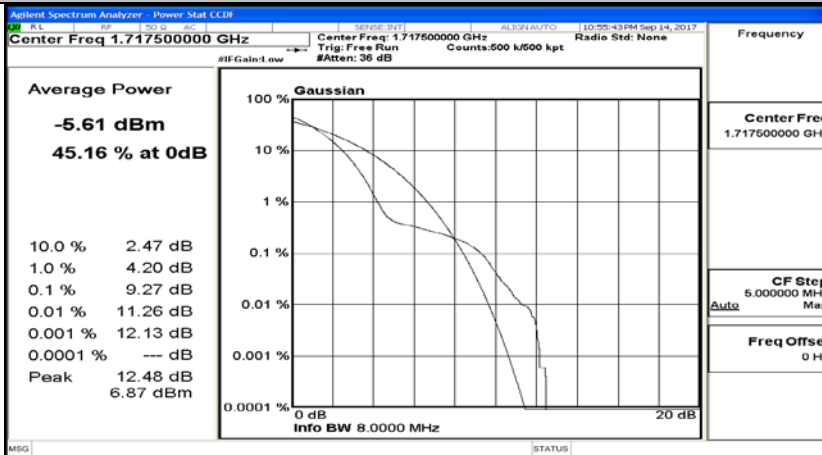

Channel Bandwidth: 15 MHz

(Channel Bandwidth:15 MHz)_LCH_QPSK_1RB#0

(Channel Bandwidth:15 MHz)_LCH_QPSK_1RB#37

(Channel Bandwidth:15 MHz)_LCH_QPSK_1RB#74

(Channel Bandwidth:15 MHz)_LCH_QPSK_37RB#0

(Channel Bandwidth:15 MHz)_LCH_QPSK_37RB#18