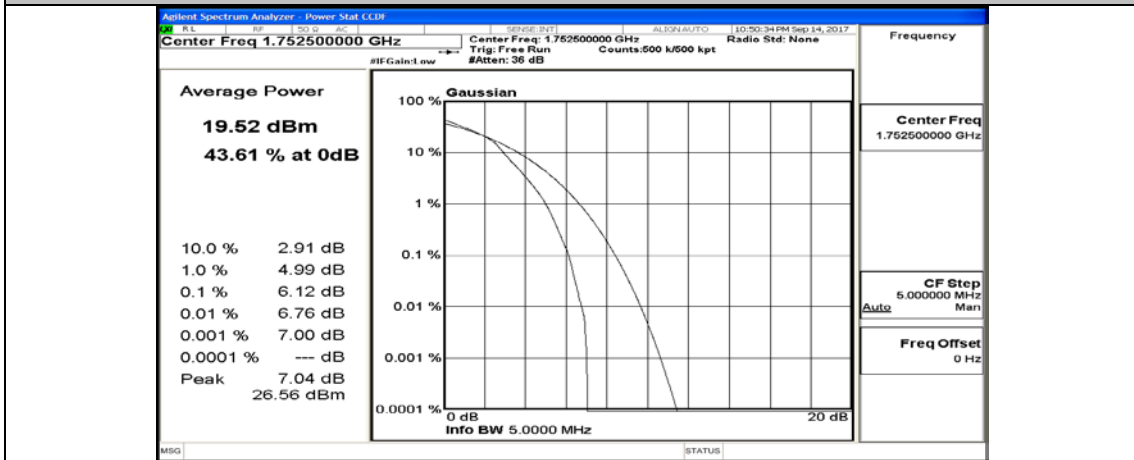

(Channel Bandwidth: 5 MHz)_HCH_16QAM_1RB#0

(Channel Bandwidth: 5 MHz)_HCH_16QAM_1RB#12

(Channel Bandwidth: 5 MHz)_HCH_16QAM_1RB#24

(Channel Bandwidth: 5 MHz)_HCH_16QAM_12RB#0

(Channel Bandwidth: 5 MHz)_HCH_16QAM_12RB#6

(Channel Bandwidth: 5 MHz)_HCH_16QAM_12RB#13

(Channel Bandwidth: 5 MHz)_HCH_16QAM_25RB#0

]

Appendix B.2: Peak-to-Average Ratio

Test Result

Channel Bandwidth: 10 MHz

Channel Bandwidth: 10 MHz_MCH_QPSK_1RB#0

Channel Bandwidth: 10 MHz_MCH_QPSK_1RB#24