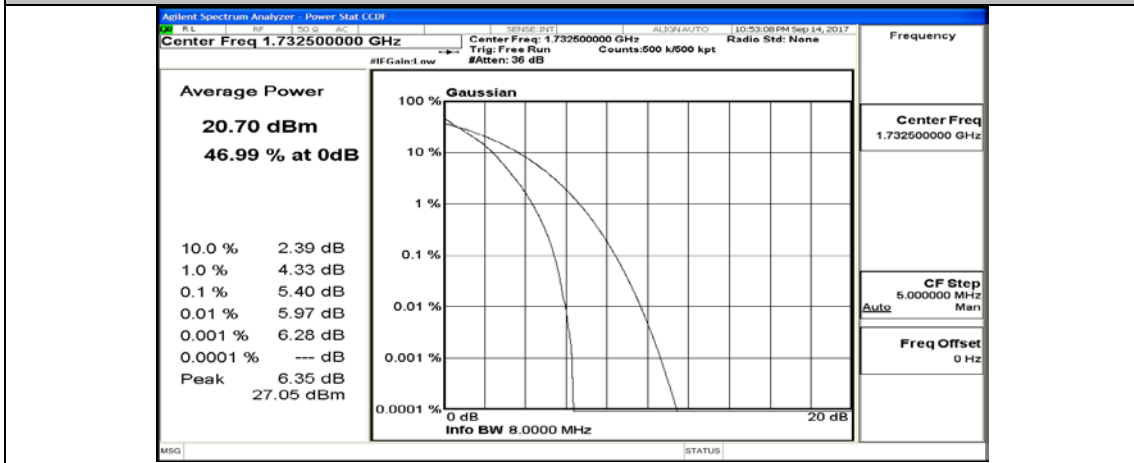

Channel Bandwidth: 10 MHz_MCH_QPSK_25RB#0