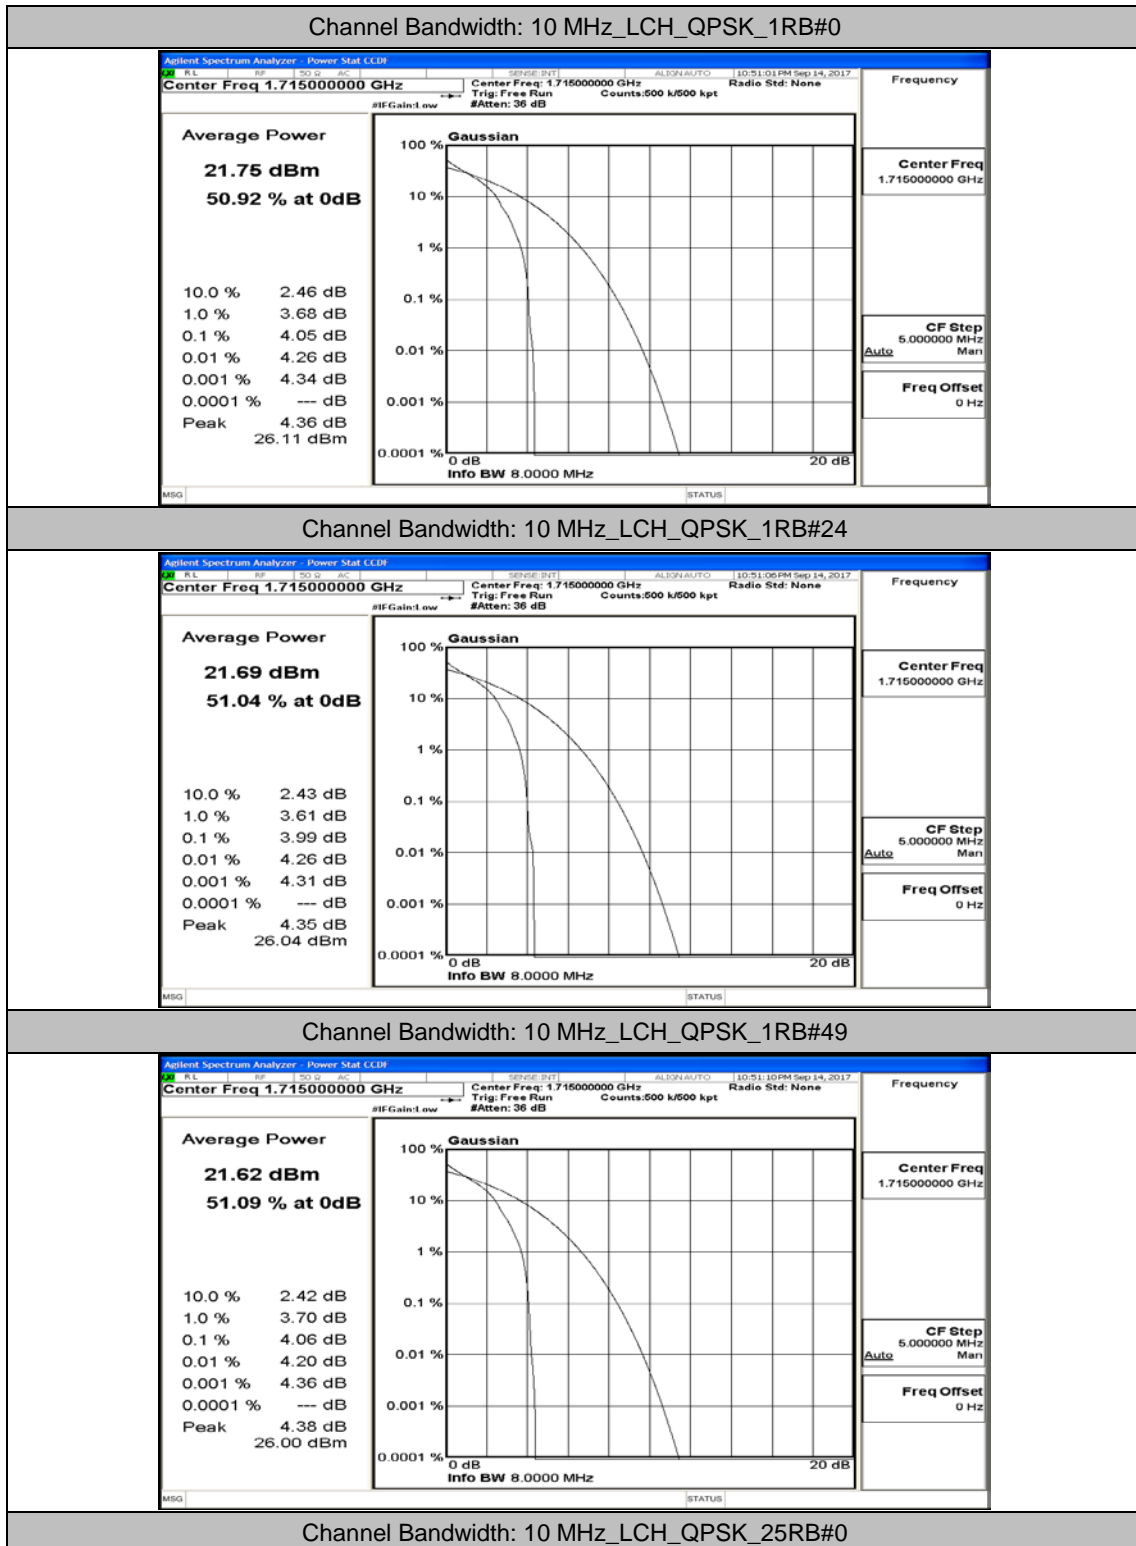

(Channel Bandwidth: 5 MHz)_HCH_16QAM_12RB#13

(Channel Bandwidth: 5 MHz)_HCH_16QAM_25RB#0

]

Appendix B.2: Peak-to-Average Ratio

Test Result

Channel Bandwidth: 10 MHz

Channel Bandwidth: 10 MHz_MCH_QPSK_1RB#0

Channel Bandwidth: 10 MHz_MCH_QPSK_1RB#24