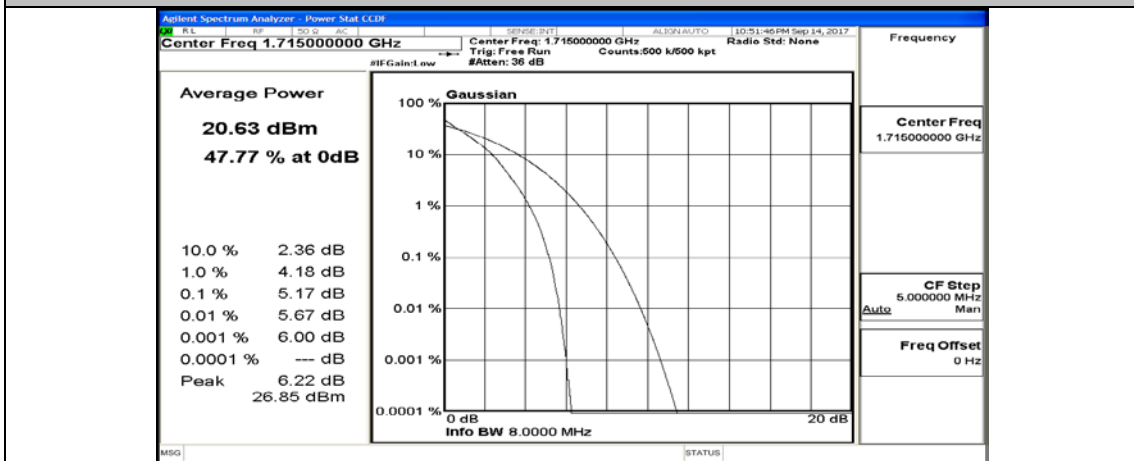

(Channel Bandwidth: 5 MHz)_HCH_16QAM_12RB#13

(Channel Bandwidth: 5 MHz)_HCH_16QAM_25RB#0

]

Appendix B.2: Peak-to-Average Ratio

Test Result

Channel Bandwidth: 10 MHz

Channel Bandwidth: 10 MHz_MCH_QPSK_1RB#0

Channel Bandwidth: 10 MHz_MCH_QPSK_1RB#24