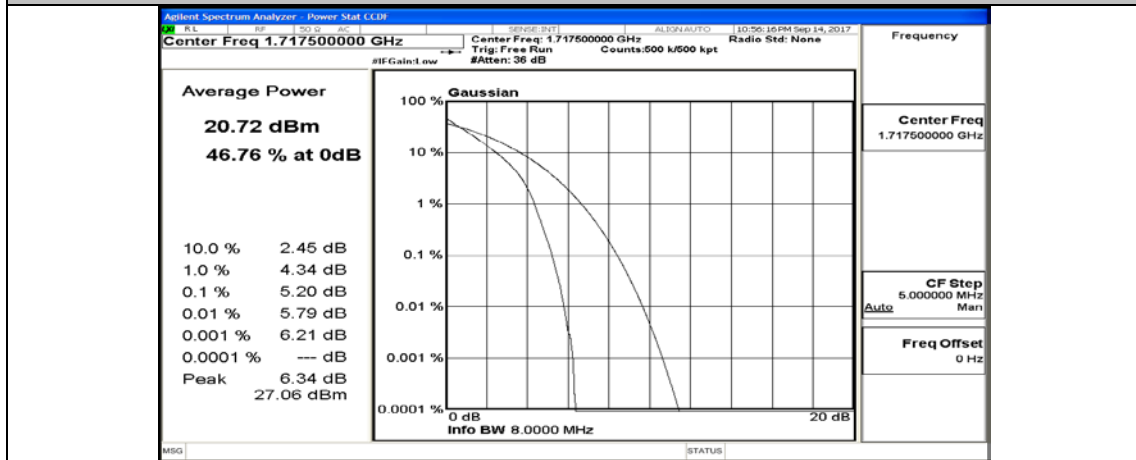

Channel Bandwidth: 15 MHz

(Channel Bandwidth:15 MHz)_LCH_QPSK_1RB#0

(Channel Bandwidth:15 MHz)_LCH_QPSK_1RB#37

(Channel Bandwidth:15 MHz)_LCH_QPSK_1RB#74

(Channel Bandwidth:15 MHz)_LCH_QPSK_37RB#0

(Channel Bandwidth:15 MHz)_LCH_QPSK_37RB#18