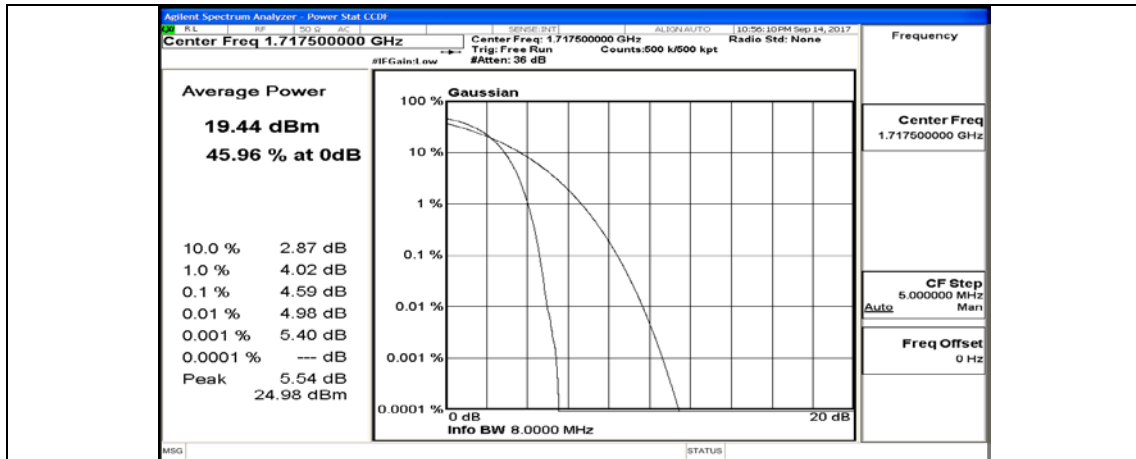

Channel Bandwidth: 15 MHz

(Channel Bandwidth:15 MHz)_LCH_QPSK_1RB#0

(Channel Bandwidth:15 MHz)_LCH_QPSK_1RB#37

(Channel Bandwidth:15 MHz)_LCH_QPSK_1RB#74

(Channel Bandwidth:15 MHz)_LCH_QPSK_37RB#0

(Channel Bandwidth:15 MHz)_LCH_QPSK_37RB#18