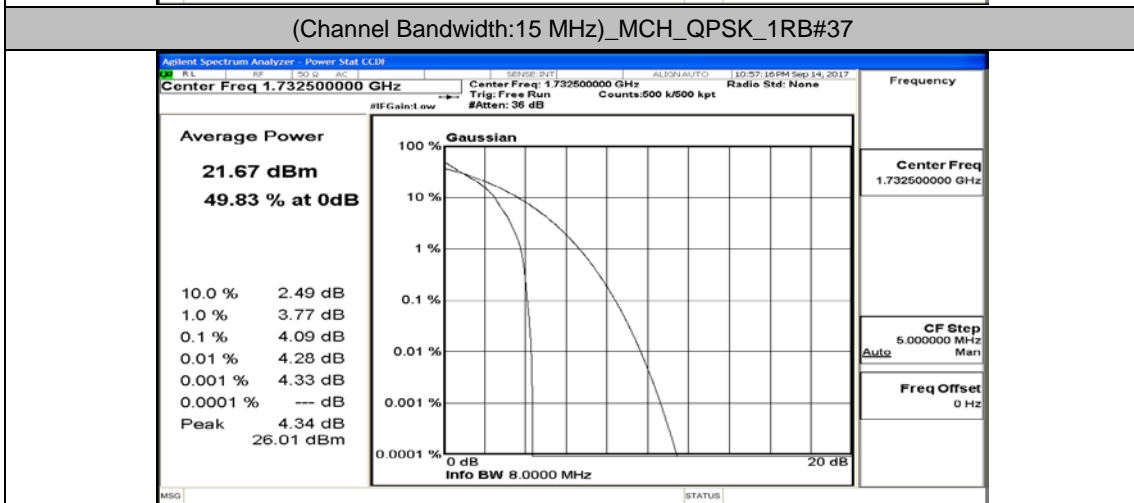

(Channel Bandwidth:15 MHz)_LCH_QPSK_37RB#38

(Channel Bandwidth:15 MHz)_LCH_QPSK_75RB#0

(Channel Bandwidth:15 MHz)_MCH_QPSK_1RB#0

(Channel Bandwidth:15 MHz)_MCH_QPSK_1RB#37

(Channel Bandwidth:15 MHz)_MCH_QPSK_1RB#74