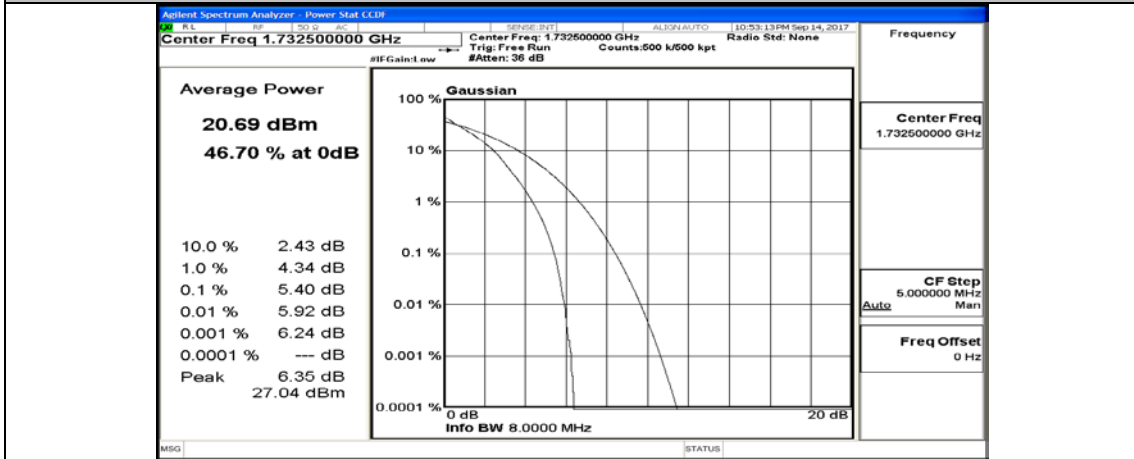

Channel Bandwidth: 10 MHz_MCH_QPSK_25RB#12