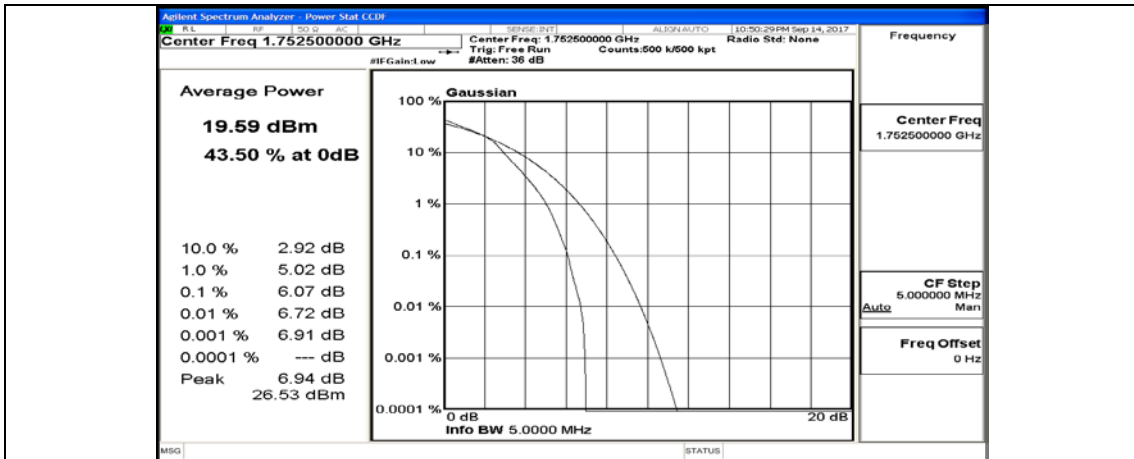

(Channel Bandwidth: 5 MHz)_HCH_16QAM_12RB#13

(Channel Bandwidth: 5 MHz)_HCH_16QAM_25RB#0

]

Appendix B.2: Peak-to-Average Ratio

Test Result

Channel Bandwidth: 10 MHz

Channel Bandwidth: 10 MHz_MCH_QPSK_1RB#0

Channel Bandwidth: 10 MHz_MCH_QPSK_1RB#24