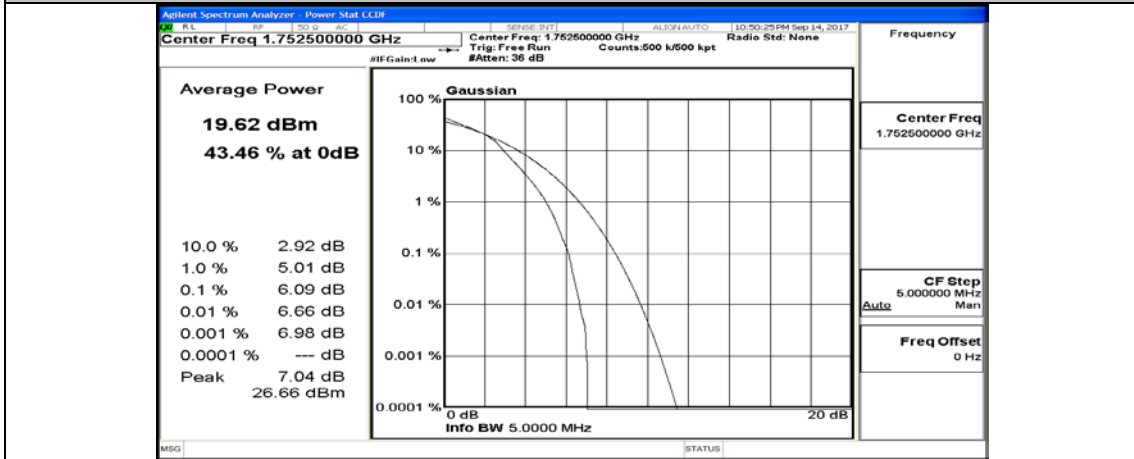

(Channel Bandwidth: 5 MHz)_HCH_16QAM_12RB#0