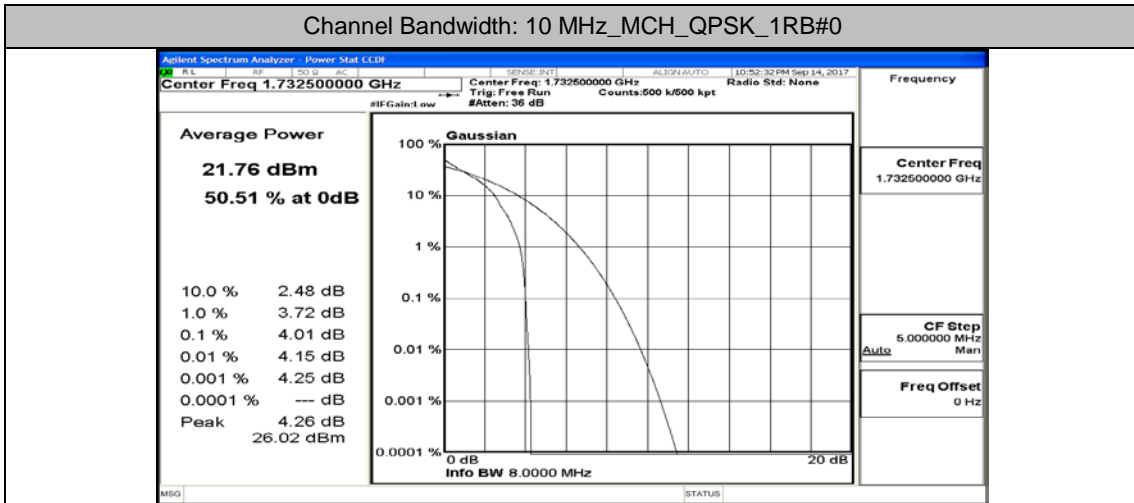

(Channel Bandwidth: 5 MHz)_HCH_16QAM_12RB#13

(Channel Bandwidth: 5 MHz)_HCH_16QAM_25RB#0

]

Appendix B.2: Peak-to-Average Ratio

Test Result

Channel Bandwidth: 10 MHz

Channel Bandwidth: 10 MHz_MCH_QPSK_1RB#0

Channel Bandwidth: 10 MHz_MCH_QPSK_1RB#24