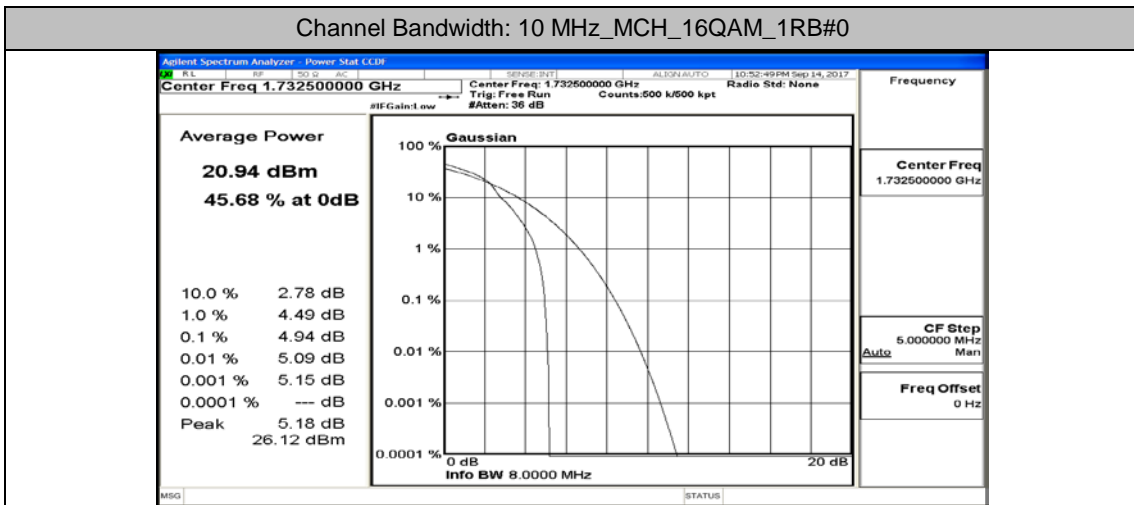

Channel Bandwidth: 10 MHz_HCH_QPSK_1RB#0

Channel Bandwidth: 10 MHz_HCH_QPSK_1RB#24

Channel Bandwidth: 10 MHz_HCH_QPSK_25RB#25

Channel Bandwidth: 10 MHz_HCH_QPSK_50RB#0

Channel Bandwidth: 10 MHz_LCH_16QAM_1RB#0