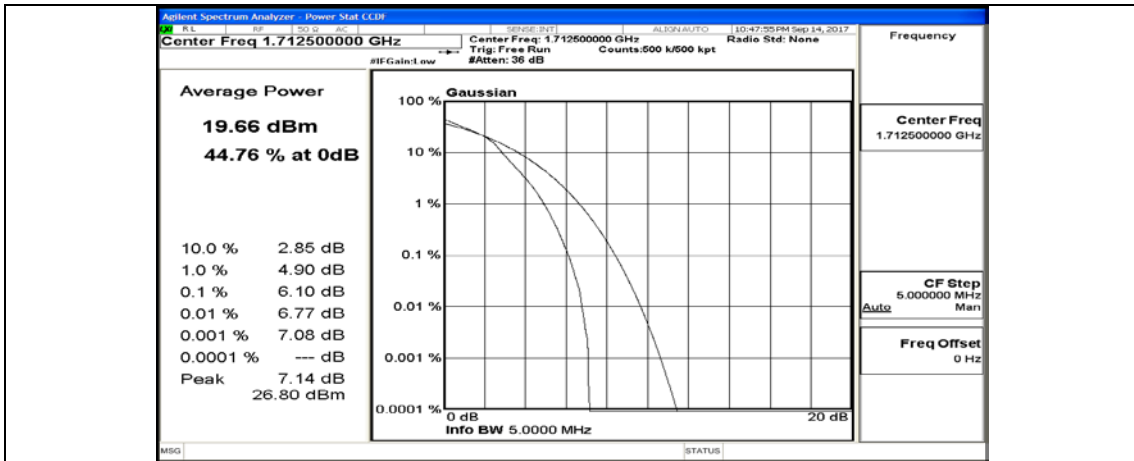

(Channel Bandwidth: 5 MHz)_LCH_16QAM_25RB#0

(Channel Bandwidth: 5 MHz)_MCH_16QAM_1RB#0