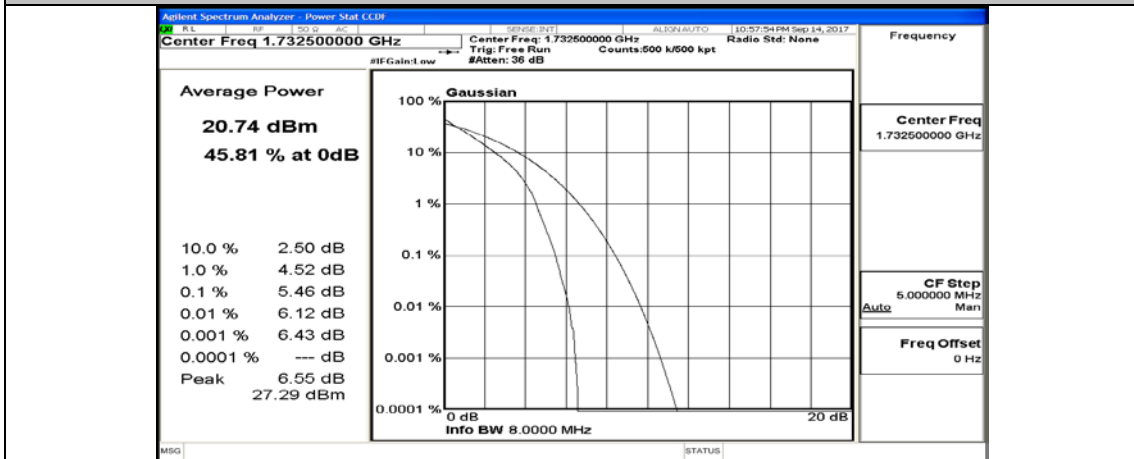

(Channel Bandwidth:15 MHz)_MCH_QPSK_37RB#18