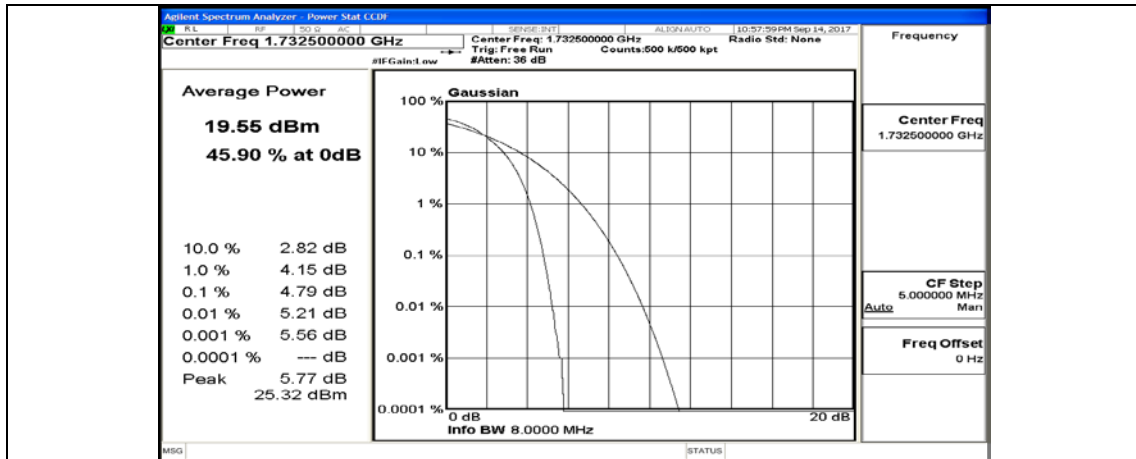

(Channel Bandwidth:15 MHz)_MCH_QPSK_37RB#38