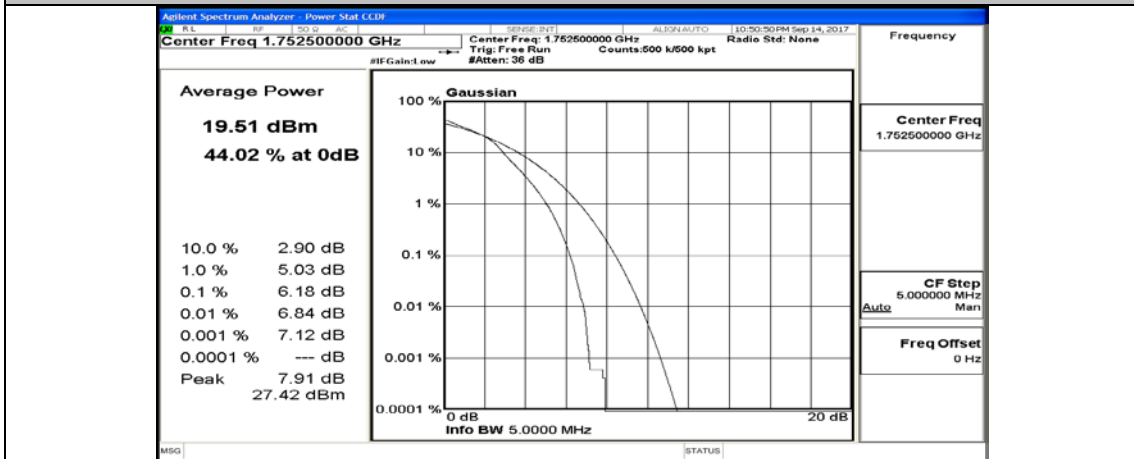

(Channel Bandwidth: 5 MHz)_HCH_16QAM_12RB#13

(Channel Bandwidth: 5 MHz)_HCH_16QAM_25RB#0

]

Appendix B.2: Peak-to-Average Ratio

Test Result

Channel Bandwidth: 10 MHz

Channel Bandwidth: 10 MHz_MCH_QPSK_1RB#0

Channel Bandwidth: 10 MHz_MCH_QPSK_1RB#24