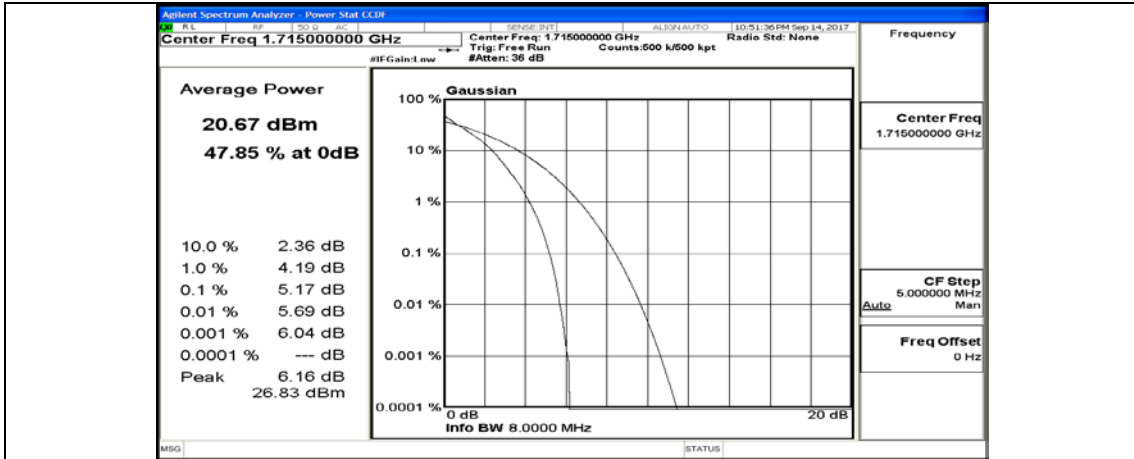

(Channel Bandwidth: 5 MHz)_HCH_16QAM_12RB#13

(Channel Bandwidth: 5 MHz)_HCH_16QAM_25RB#0

]

Appendix B.2: Peak-to-Average Ratio

Test Result

Channel Bandwidth: 10 MHz

Channel Bandwidth: 10 MHz_MCH_QPSK_1RB#0

Channel Bandwidth: 10 MHz_MCH_QPSK_1RB#24