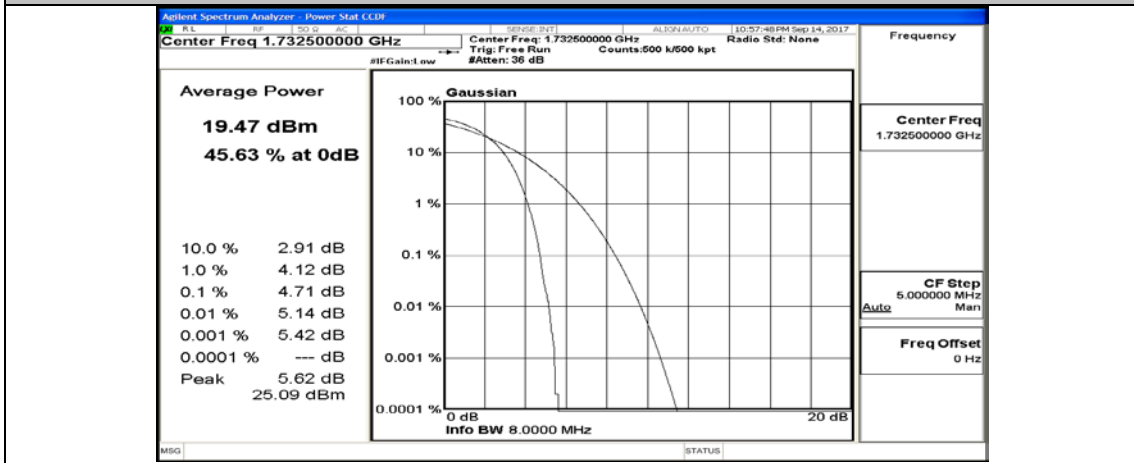

(Channel Bandwidth:15 MHz)_MCH_QPSK_37RB#0