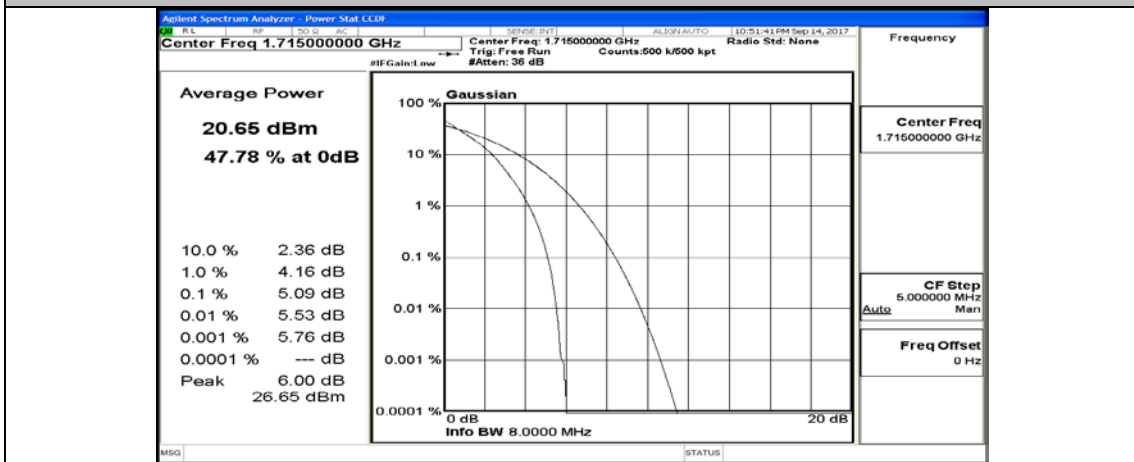

(Channel Bandwidth: 5 MHz)_HCH_16QAM_12RB#13

(Channel Bandwidth: 5 MHz)_HCH_16QAM_25RB#0

]

Appendix B.2: Peak-to-Average Ratio

Test Result

Channel Bandwidth: 10 MHz

Channel Bandwidth: 10 MHz_MCH_QPSK_1RB#0

Channel Bandwidth: 10 MHz_MCH_QPSK_1RB#24