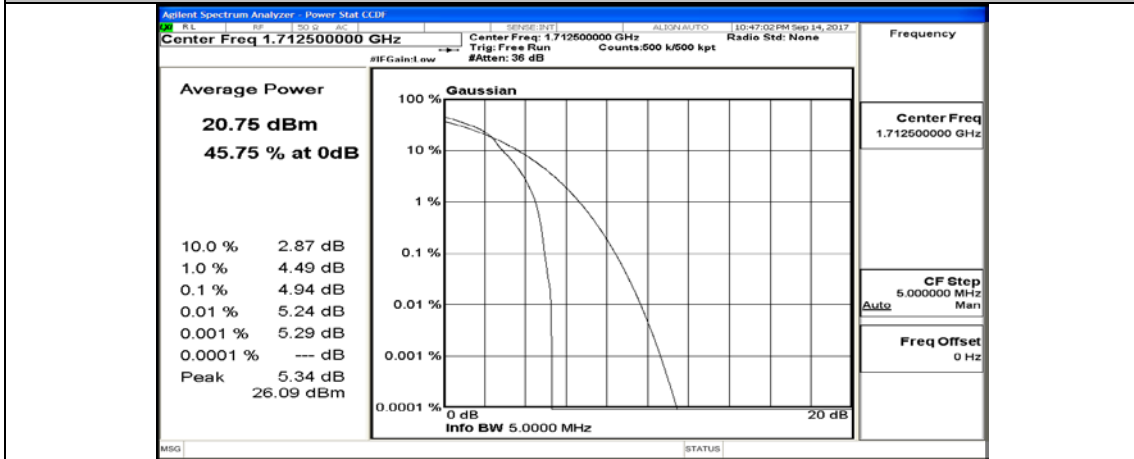

(Channel Bandwidth: 5 MHz)_HCH_QPSK_25RB#0

(Channel Bandwidth: 5 MHz)_LCH_16QAM_1RB#0

(Channel Bandwidth: 5 MHz)_LCH_16QAM_1RB#12

(Channel Bandwidth: 5 MHz)_LCH_16QAM_1RB#24

(Channel Bandwidth: 5 MHz)_LCH_16QAM_12RB#0