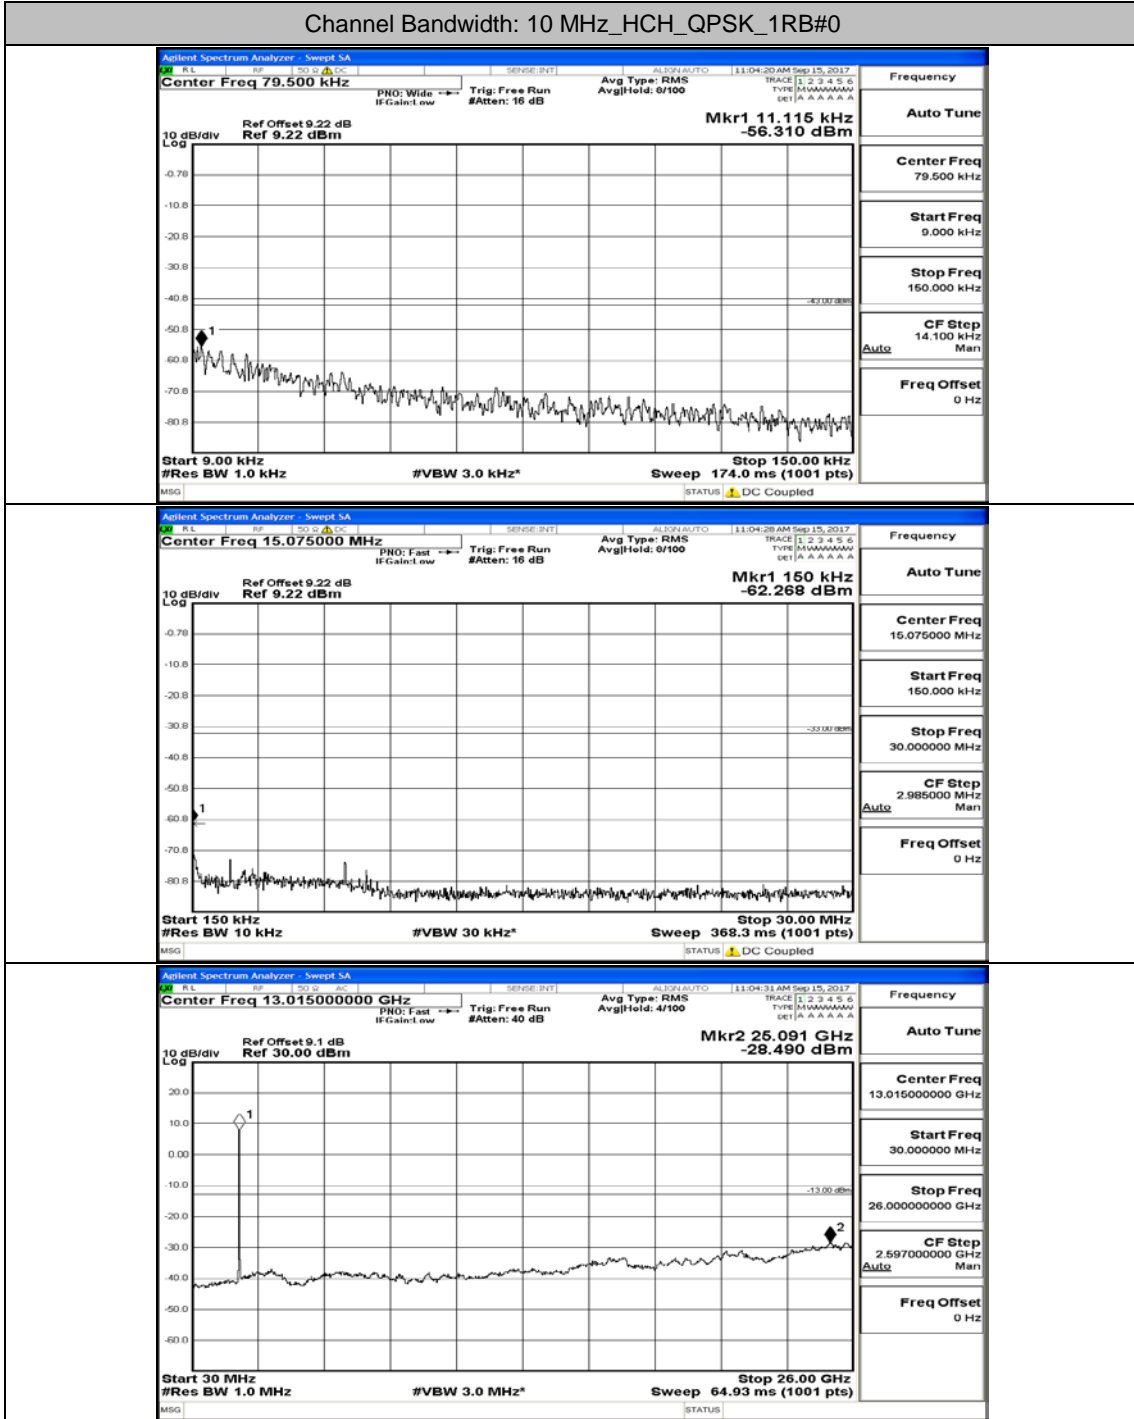

Channel Bandwidth: 10 MHz_HCH_QPSK_1RB#0

Channel Bandwidth: 10 MHz_LCH_16QAM_1RB#0

Channel Bandwidth: 10 MHz_MCH_16QAM_1RB#0

Channel Bandwidth: 10 MHz_HCH_16QAM_1RB#0

Channel Bandwidth: 15 MHz

(Channel Bandwidth:15 MHz)_LCH_QPSK_1RB#0

(Channel Bandwidth:15 MHz)_MCH_QPSK_1RB#0

(Channel Bandwidth:15 MHz)_HCH_QPSK_1RB#0

(Channel Bandwidth:15 MHz)_LCH_16QAM_1RB#0

(Channel Bandwidth:15 MHz)_MCH_16QAM_1RB#0

(Channel Bandwidth:15 MHz)_HCH_16QAM_1RB#0

Channel Bandwidth: 20 MHz

(Channel Bandwidth:20 MHz)_LCH_QPSK_1RB#0

(Channel Bandwidth:20 MHz)_MCH_QPSK_1RB#0

(Channel Bandwidth:20 MHz)_HCH_QPSK_1RB#0

(Channel Bandwidth:20 MHz)_LCH_16QAM_1RB#0

(Channel Bandwidth:20 MHz)_MCH_16QAM_1RB#0