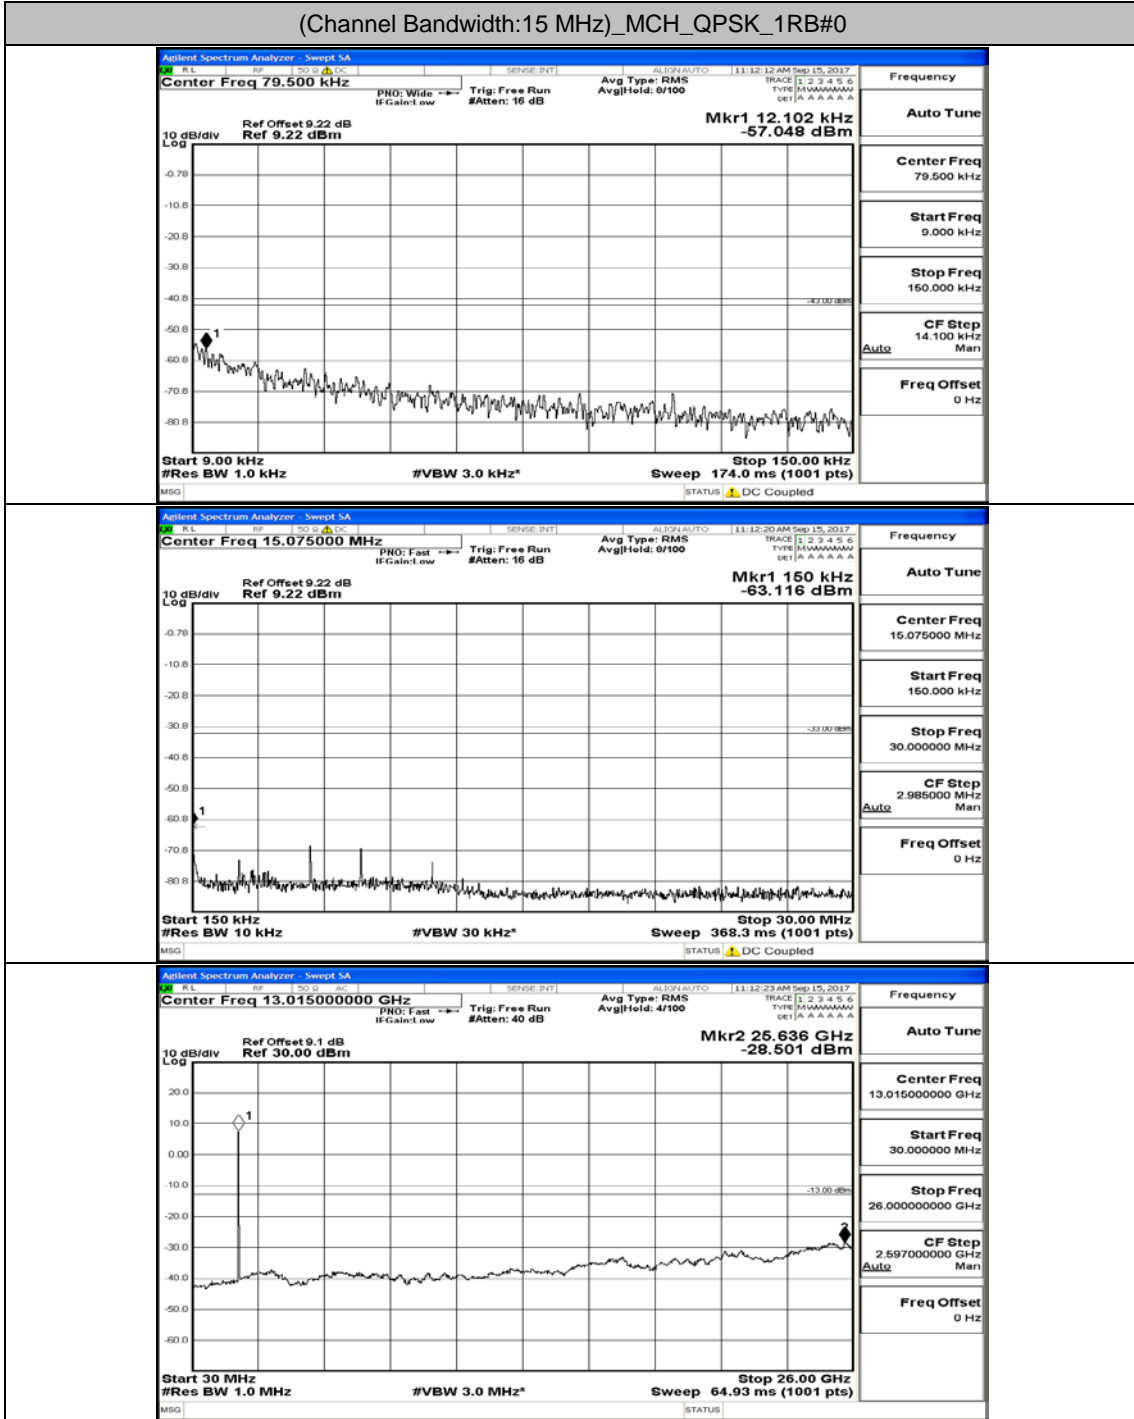

Channel Bandwidth: 10 MHz_HCH_QPSK_1RB#0

Channel Bandwidth: 10 MHz_LCH_16QAM_1RB#0

Channel Bandwidth: 10 MHz_MCH_16QAM_1RB#0

Channel Bandwidth: 10 MHz_HCH_16QAM_1RB#0

Channel Bandwidth: 15 MHz

(Channel Bandwidth:15 MHz)_LCH_QPSK_1RB#0

(Channel Bandwidth:15 MHz)_MCH_QPSK_1RB#0

(Channel Bandwidth:15 MHz)_HCH_QPSK_1RB#0

(Channel Bandwidth:15 MHz)_LCH_16QAM_1RB#0

(Channel Bandwidth:15 MHz)_MCH_16QAM_1RB#0

(Channel Bandwidth:15 MHz)_HCH_16QAM_1RB#0

Channel Bandwidth: 20 MHz

(Channel Bandwidth:20 MHz)_LCH_QPSK_1RB#0

(Channel Bandwidth:20 MHz)_MCH_QPSK_1RB#0

(Channel Bandwidth:20 MHz)_HCH_QPSK_1RB#0

(Channel Bandwidth:20 MHz)_LCH_16QAM_1RB#0

(Channel Bandwidth:20 MHz)_MCH_16QAM_1RB#0