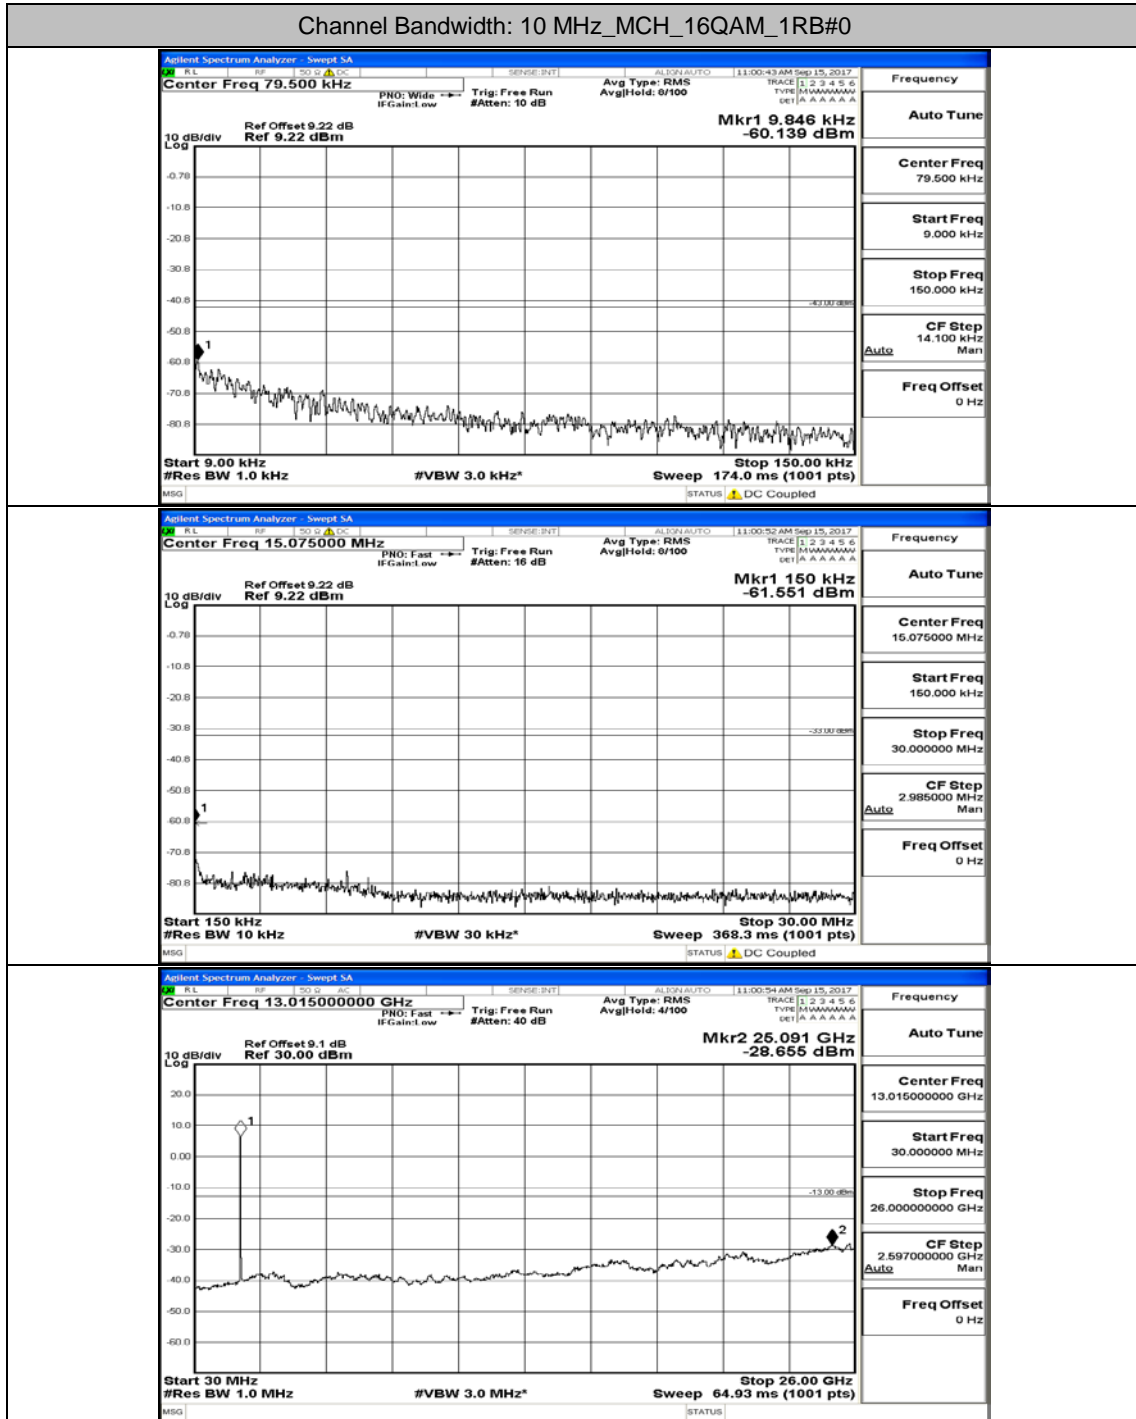

Channel Bandwidth: 10 MHz_HCH_QPSK_1RB#0

Channel Bandwidth: 10 MHz_LCH_16QAM_1RB#0

Channel Bandwidth: 10 MHz_MCH_16QAM_1RB#0

Channel Bandwidth: 10 MHz_HCH_16QAM_1RB#0

Channel Bandwidth: 15 MHz

(Channel Bandwidth:15 MHz)_LCH_QPSK_1RB#0

(Channel Bandwidth:15 MHz)_MCH_QPSK_1RB#0

(Channel Bandwidth:15 MHz)_HCH_QPSK_1RB#0

(Channel Bandwidth:15 MHz)_LCH_16QAM_1RB#0

(Channel Bandwidth:15 MHz)_MCH_16QAM_1RB#0

(Channel Bandwidth:15 MHz)_HCH_16QAM_1RB#0

Channel Bandwidth: 20 MHz

(Channel Bandwidth:20 MHz)_LCH_QPSK_1RB#0

(Channel Bandwidth:20 MHz)_MCH_QPSK_1RB#0

(Channel Bandwidth:20 MHz)_HCH_QPSK_1RB#0

(Channel Bandwidth:20 MHz)_LCH_16QAM_1RB#0

(Channel Bandwidth:20 MHz)_MCH_16QAM_1RB#0