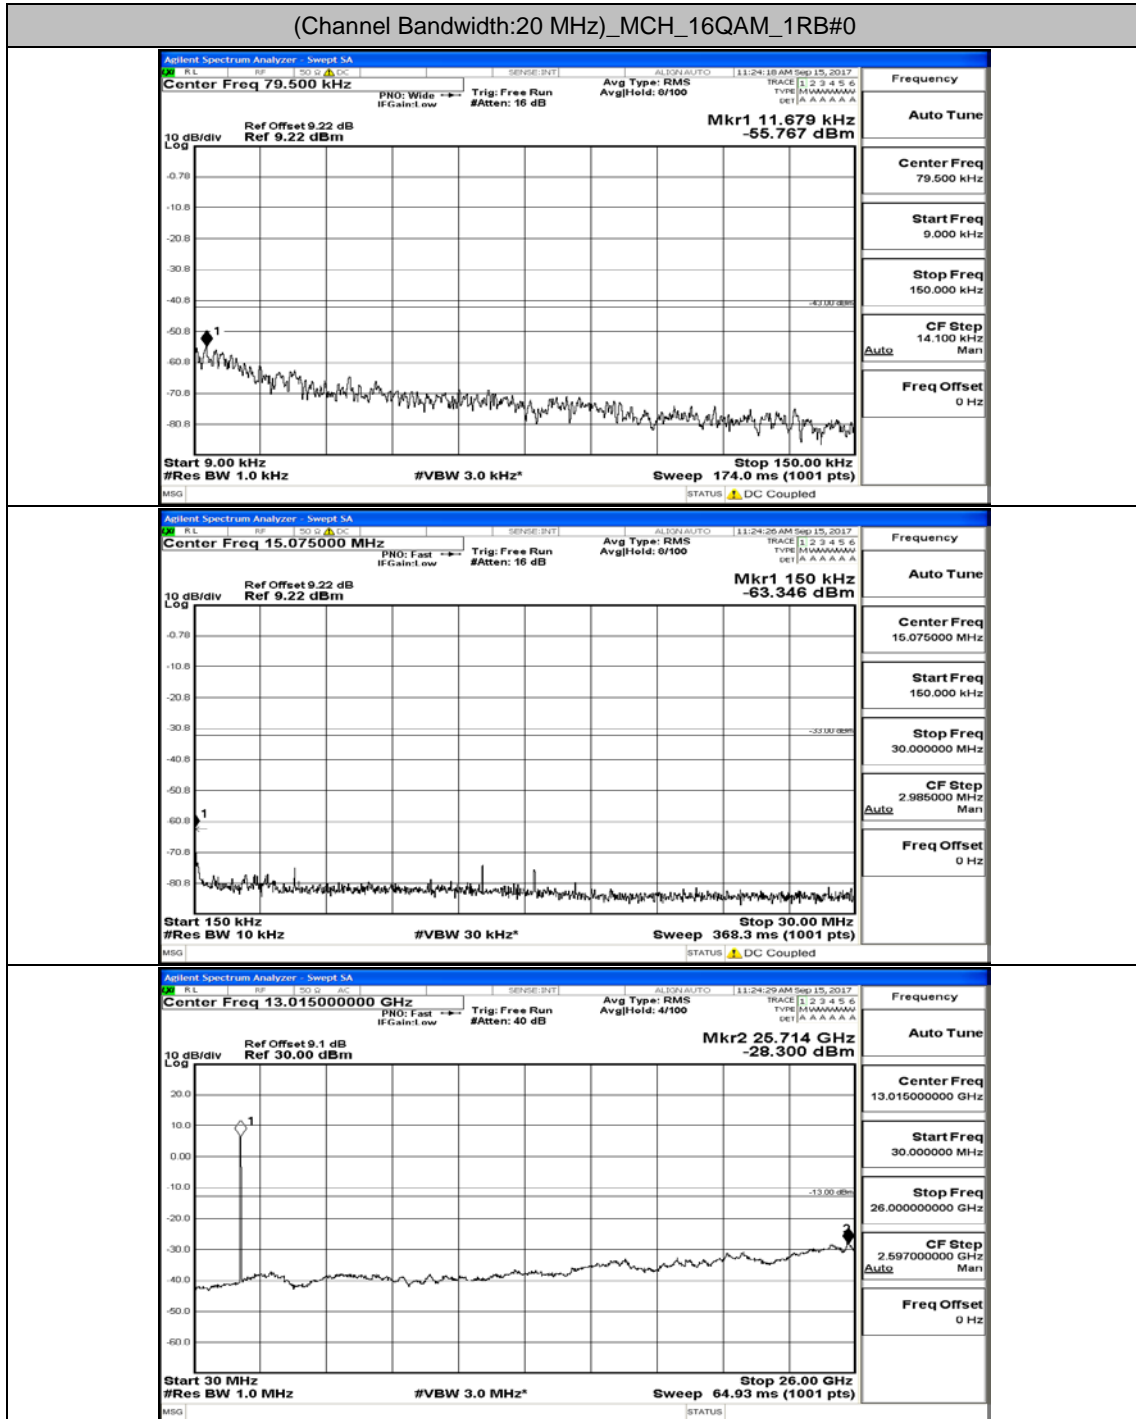

Channel Bandwidth: 10 MHz_HCH_QPSK_1RB#0

Channel Bandwidth: 10 MHz_LCH_16QAM_1RB#0

Channel Bandwidth: 10 MHz_MCH_16QAM_1RB#0

Channel Bandwidth: 10 MHz_HCH_16QAM_1RB#0

Channel Bandwidth: 15 MHz

(Channel Bandwidth:15 MHz)_LCH_QPSK_1RB#0

Channel Bandwidth: 20 MHz

(Channel Bandwidth:20 MHz)_LCH_QPSK_1RB#0

(Channel Bandwidth:20 MHz)_MCH_QPSK_1RB#0

(Channel Bandwidth:20 MHz)_HCH_QPSK_1RB#0

(Channel Bandwidth:20 MHz)_LCH_16QAM_1RB#0

(Channel Bandwidth:20 MHz)_MCH_16QAM_1RB#0

(Channel Bandwidth:20 MHz)_HCH_16QAM_1RB#0