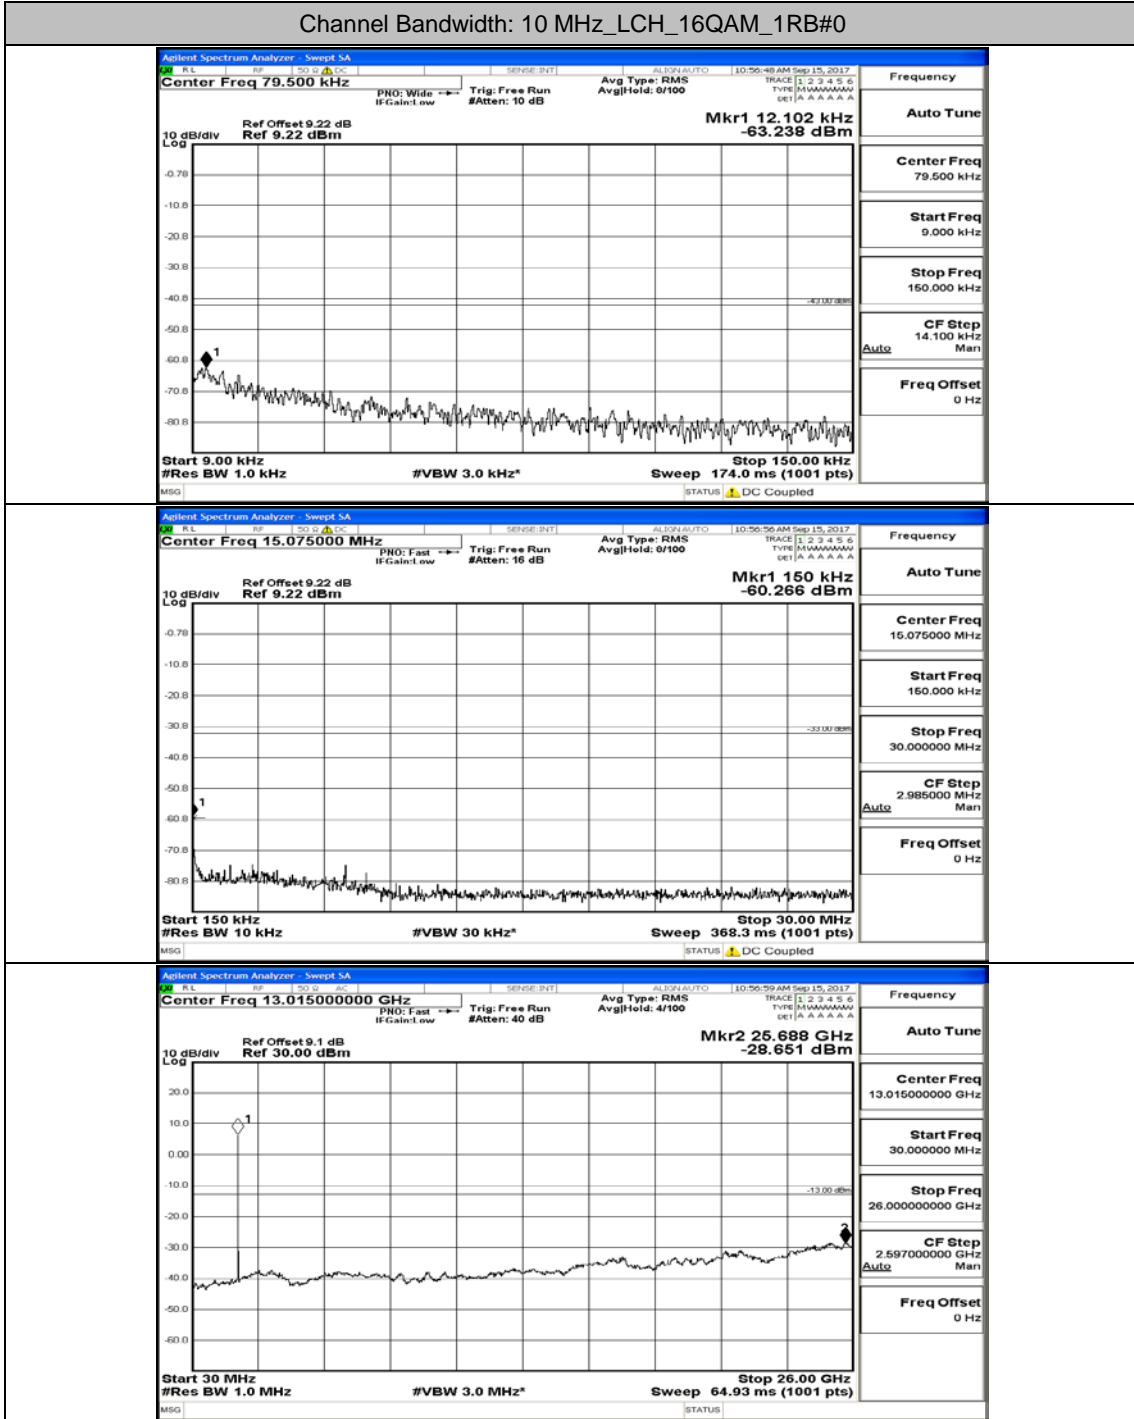

Channel Bandwidth: 10 MHz_HCH_QPSK_1RB#0

Channel Bandwidth: 10 MHz_LCH_16QAM_1RB#0

Channel Bandwidth: 10 MHz_MCH_16QAM_1RB#0

Channel Bandwidth: 10 MHz_HCH_16QAM_1RB#0

Channel Bandwidth: 15 MHz

(Channel Bandwidth:15 MHz)_LCH_QPSK_1RB#0

(Channel Bandwidth:15 MHz)_MCH_QPSK_1RB#0

(Channel Bandwidth:15 MHz)_HCH_QPSK_1RB#0

(Channel Bandwidth:15 MHz)_LCH_16QAM_1RB#0

(Channel Bandwidth:15 MHz)_MCH_16QAM_1RB#0

(Channel Bandwidth:15 MHz)_HCH_16QAM_1RB#0

Channel Bandwidth: 20 MHz

(Channel Bandwidth:20 MHz)_LCH_QPSK_1RB#0

(Channel Bandwidth:20 MHz)_MCH_QPSK_1RB#0

(Channel Bandwidth:20 MHz)_HCH_QPSK_1RB#0

(Channel Bandwidth:20 MHz)_LCH_16QAM_1RB#0

(Channel Bandwidth:20 MHz)_MCH_16QAM_1RB#0