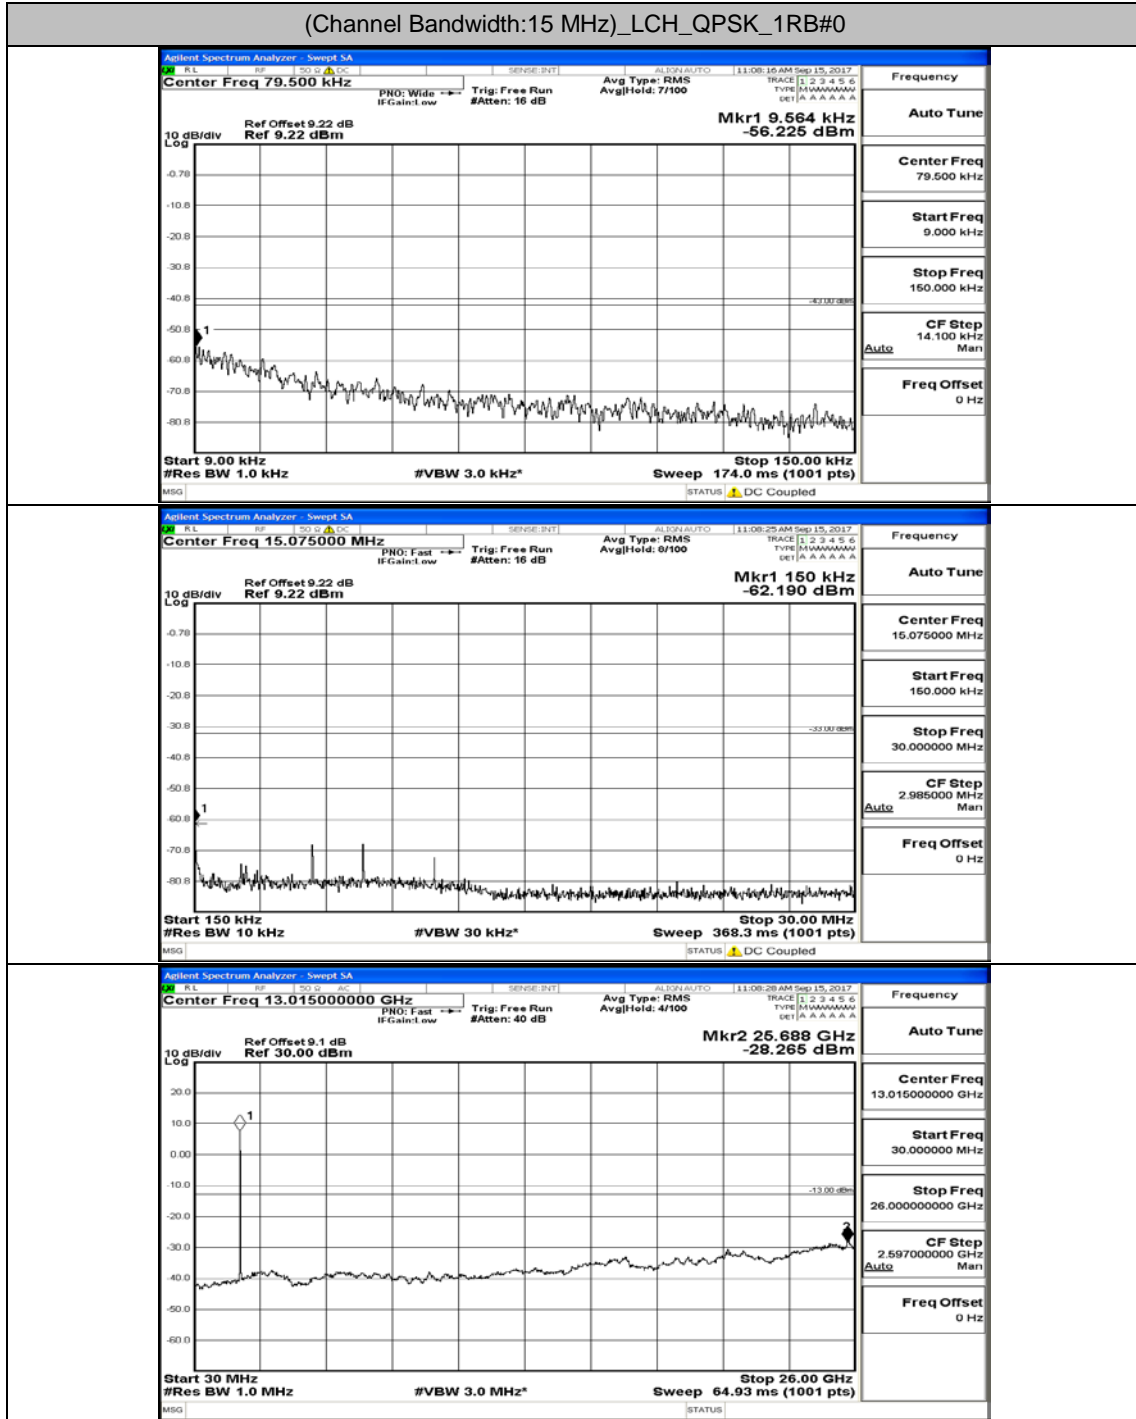

Channel Bandwidth: 10 MHz_HCH_QPSK_1RB#0

Channel Bandwidth: 10 MHz_LCH_16QAM_1RB#0

Channel Bandwidth: 10 MHz_MCH_16QAM_1RB#0

Channel Bandwidth: 10 MHz_HCH_16QAM_1RB#0

Channel Bandwidth: 15 MHz

(Channel Bandwidth:15 MHz)_LCH_QPSK_1RB#0

(Channel Bandwidth:15 MHz)_MCH_QPSK_1RB#0

(Channel Bandwidth:15 MHz)_HCH_QPSK_1RB#0

(Channel Bandwidth:15 MHz)_LCH_16QAM_1RB#0

(Channel Bandwidth:15 MHz)_MCH_16QAM_1RB#0

(Channel Bandwidth:15 MHz)_HCH_16QAM_1RB#0

Channel Bandwidth: 20 MHz

(Channel Bandwidth:20 MHz)_LCH_QPSK_1RB#0

(Channel Bandwidth:20 MHz)_MCH_QPSK_1RB#0

(Channel Bandwidth:20 MHz)_HCH_QPSK_1RB#0

(Channel Bandwidth:20 MHz)_LCH_16QAM_1RB#0

(Channel Bandwidth:20 MHz)_MCH_16QAM_1RB#0