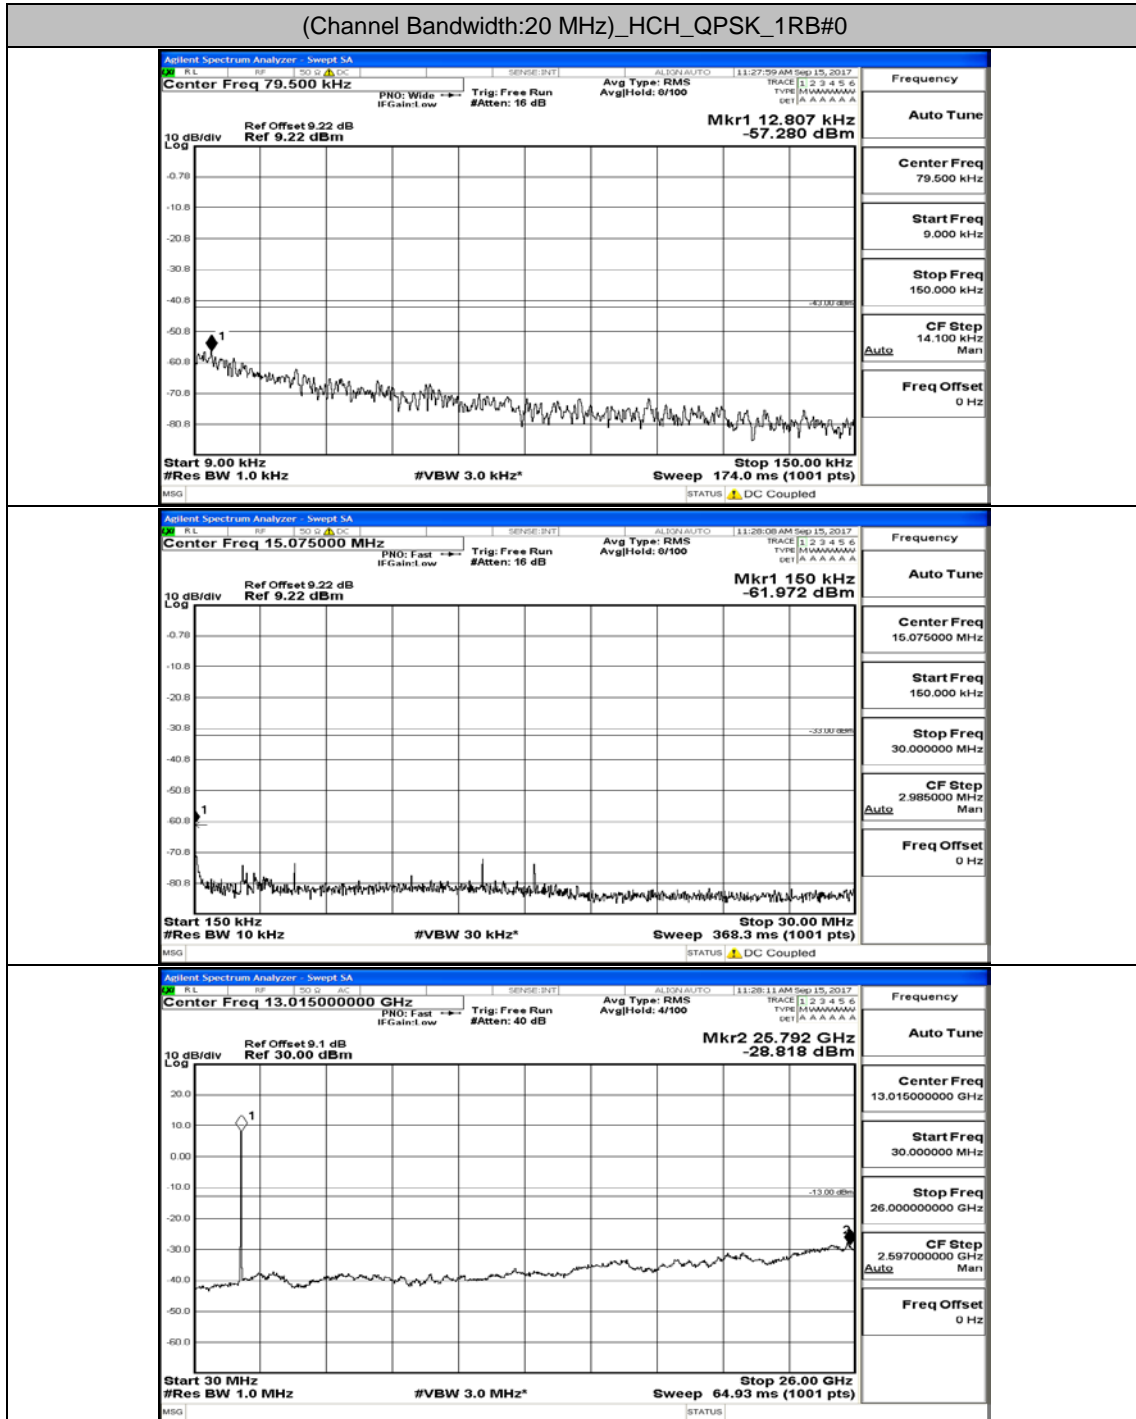

Channel Bandwidth: 10 MHz_HCH_QPSK_1RB#0

Channel Bandwidth: 10 MHz_LCH_16QAM_1RB#0

Channel Bandwidth: 10 MHz_MCH_16QAM_1RB#0

Channel Bandwidth: 10 MHz_HCH_16QAM_1RB#0

Channel Bandwidth: 15 MHz

(Channel Bandwidth:15 MHz)_LCH_QPSK_1RB#0

Channel Bandwidth: 20 MHz

(Channel Bandwidth:20 MHz)_LCH_QPSK_1RB#0

(Channel Bandwidth:20 MHz)_MCH_QPSK_1RB#0

(Channel Bandwidth:20 MHz)_HCH_QPSK_1RB#0

(Channel Bandwidth:20 MHz)_LCH_16QAM_1RB#0

(Channel Bandwidth:20 MHz)_MCH_16QAM_1RB#0

(Channel Bandwidth:20 MHz)_HCH_16QAM_1RB#0