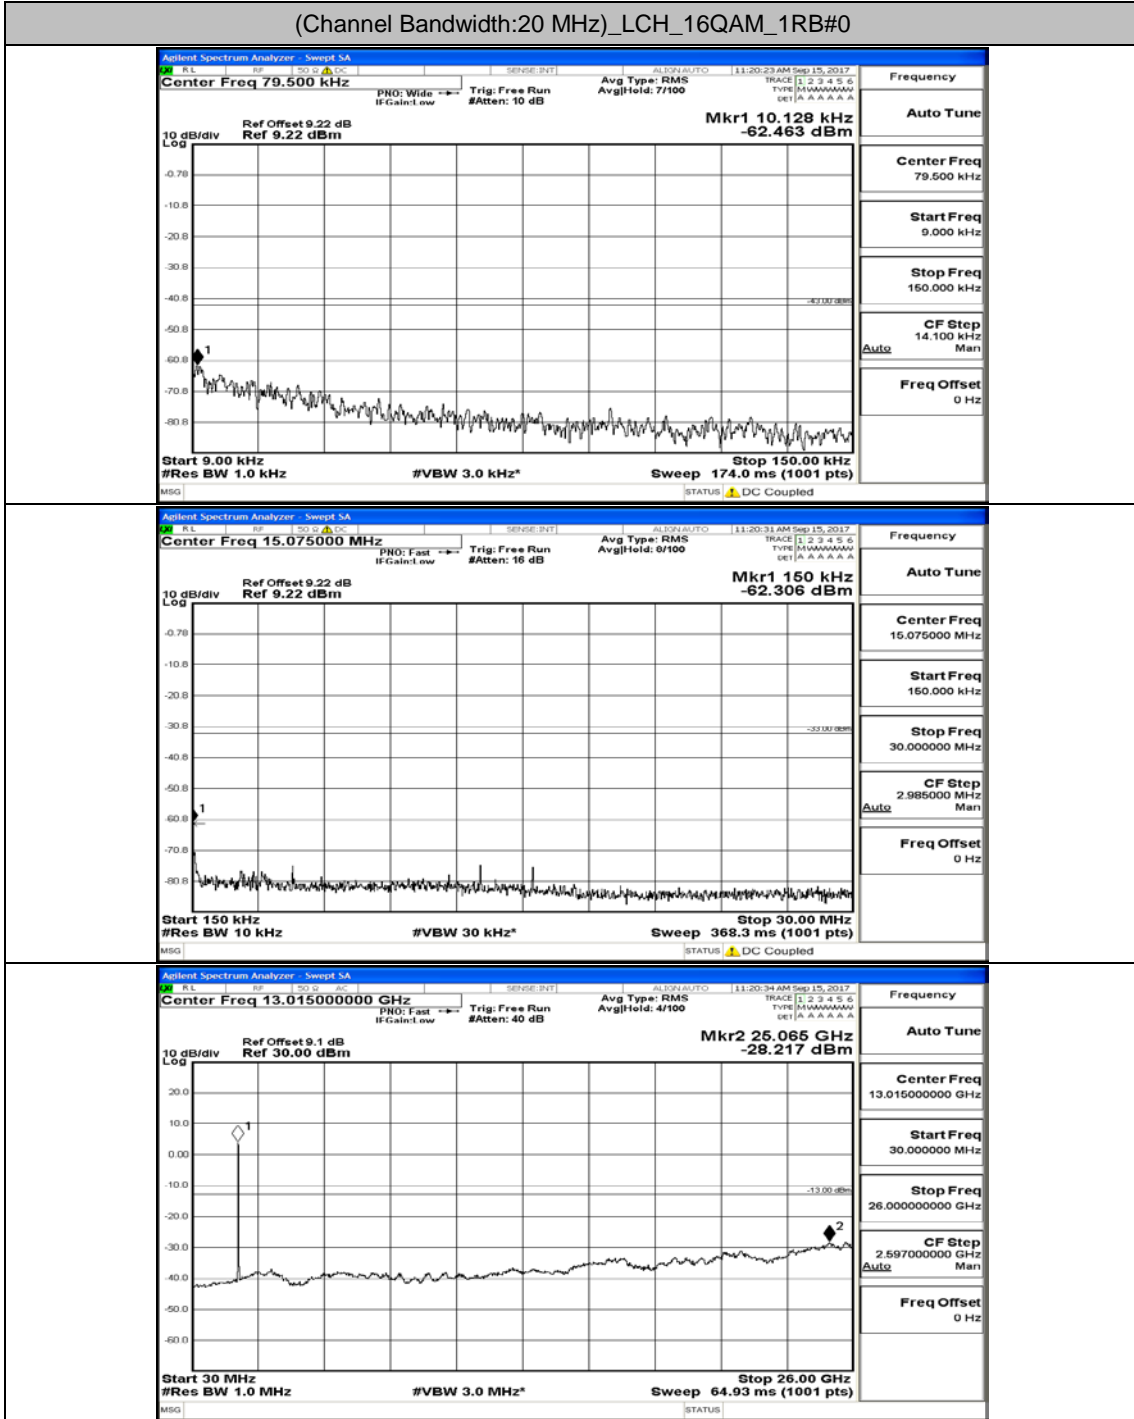

Channel Bandwidth: 10 MHz_HCH_QPSK_1RB#0

Channel Bandwidth: 10 MHz_LCH_16QAM_1RB#0

Channel Bandwidth: 10 MHz_MCH_16QAM_1RB#0

Channel Bandwidth: 10 MHz_HCH_16QAM_1RB#0

Channel Bandwidth: 15 MHz

(Channel Bandwidth:15 MHz)_LCH_QPSK_1RB#0

Channel Bandwidth: 20 MHz

(Channel Bandwidth:20 MHz)_LCH_QPSK_1RB#0

(Channel Bandwidth:20 MHz)_MCH_QPSK_1RB#0

(Channel Bandwidth:20 MHz)_HCH_QPSK_1RB#0

(Channel Bandwidth:20 MHz)_LCH_16QAM_1RB#0

(Channel Bandwidth:20 MHz)_MCH_16QAM_1RB#0

(Channel Bandwidth:20 MHz)_HCH_16QAM_1RB#0