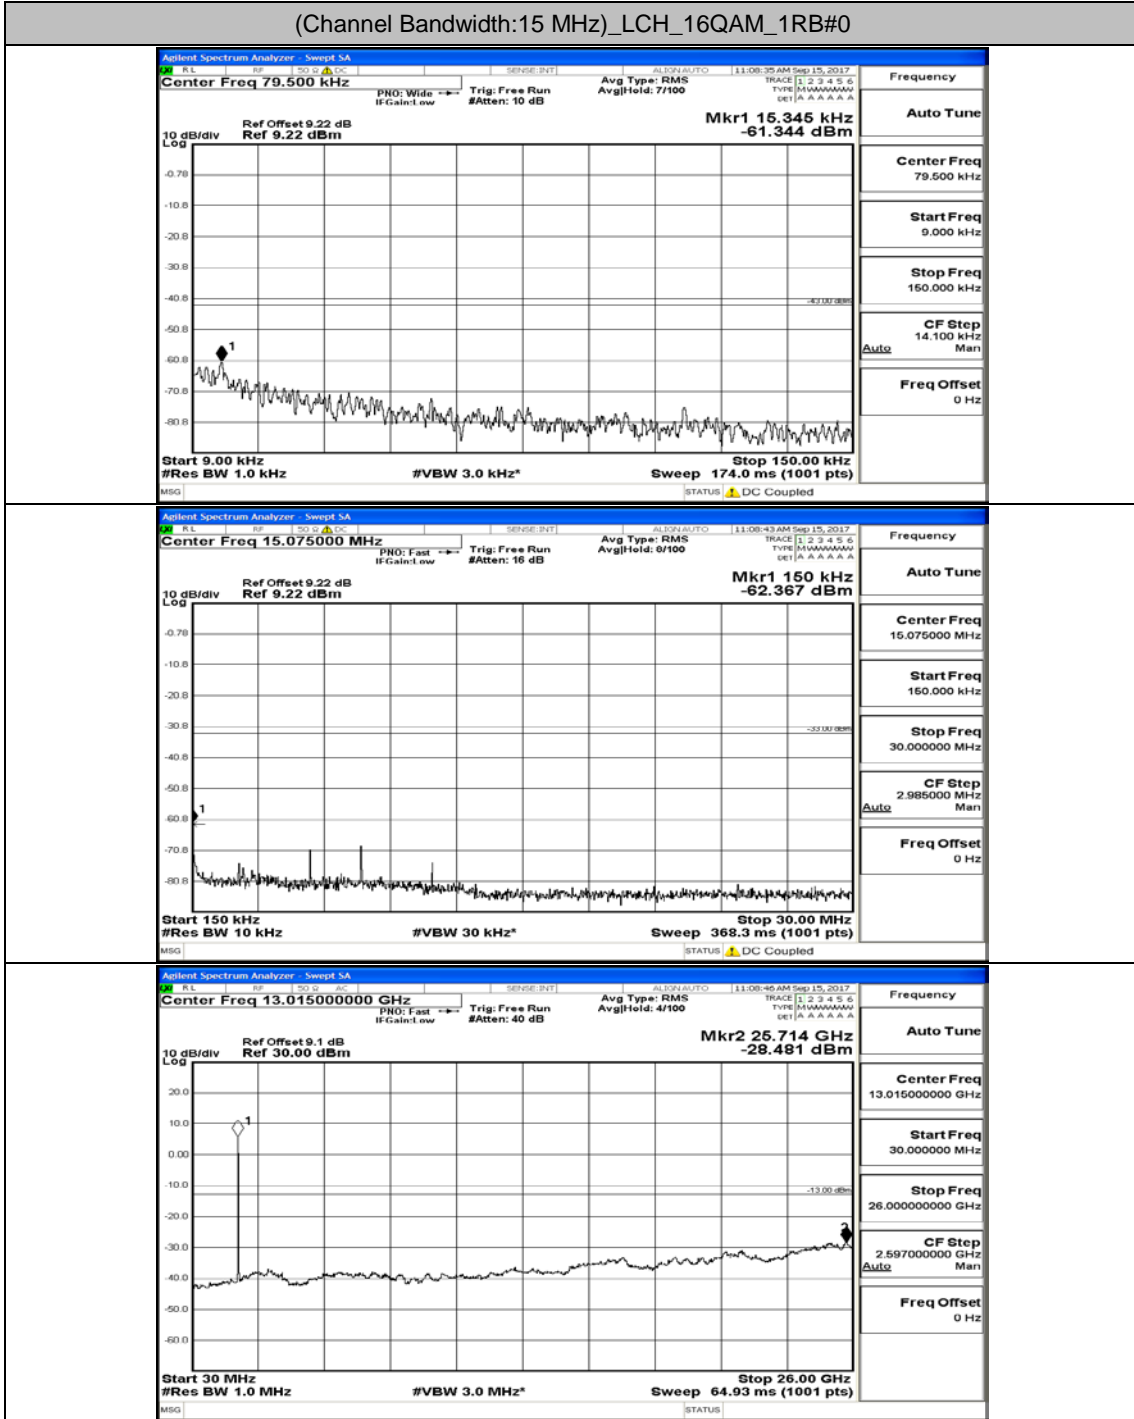

Channel Bandwidth: 10 MHz_HCH_QPSK_1RB#0

Channel Bandwidth: 10 MHz_LCH_16QAM_1RB#0

Channel Bandwidth: 10 MHz_MCH_16QAM_1RB#0

Channel Bandwidth: 10 MHz_HCH_16QAM_1RB#0

Channel Bandwidth: 15 MHz

(Channel Bandwidth:15 MHz)_LCH_QPSK_1RB#0

(Channel Bandwidth:15 MHz)_MCH_QPSK_1RB#0

(Channel Bandwidth:15 MHz)_HCH_QPSK_1RB#0

(Channel Bandwidth:15 MHz)_LCH_16QAM_1RB#0

(Channel Bandwidth:15 MHz)_MCH_16QAM_1RB#0

(Channel Bandwidth:15 MHz)_HCH_16QAM_1RB#0

Channel Bandwidth: 20 MHz

(Channel Bandwidth:20 MHz)_LCH_QPSK_1RB#0

(Channel Bandwidth:20 MHz)_MCH_QPSK_1RB#0

(Channel Bandwidth:20 MHz)_HCH_QPSK_1RB#0

(Channel Bandwidth:20 MHz)_LCH_16QAM_1RB#0

(Channel Bandwidth:20 MHz)_MCH_16QAM_1RB#0