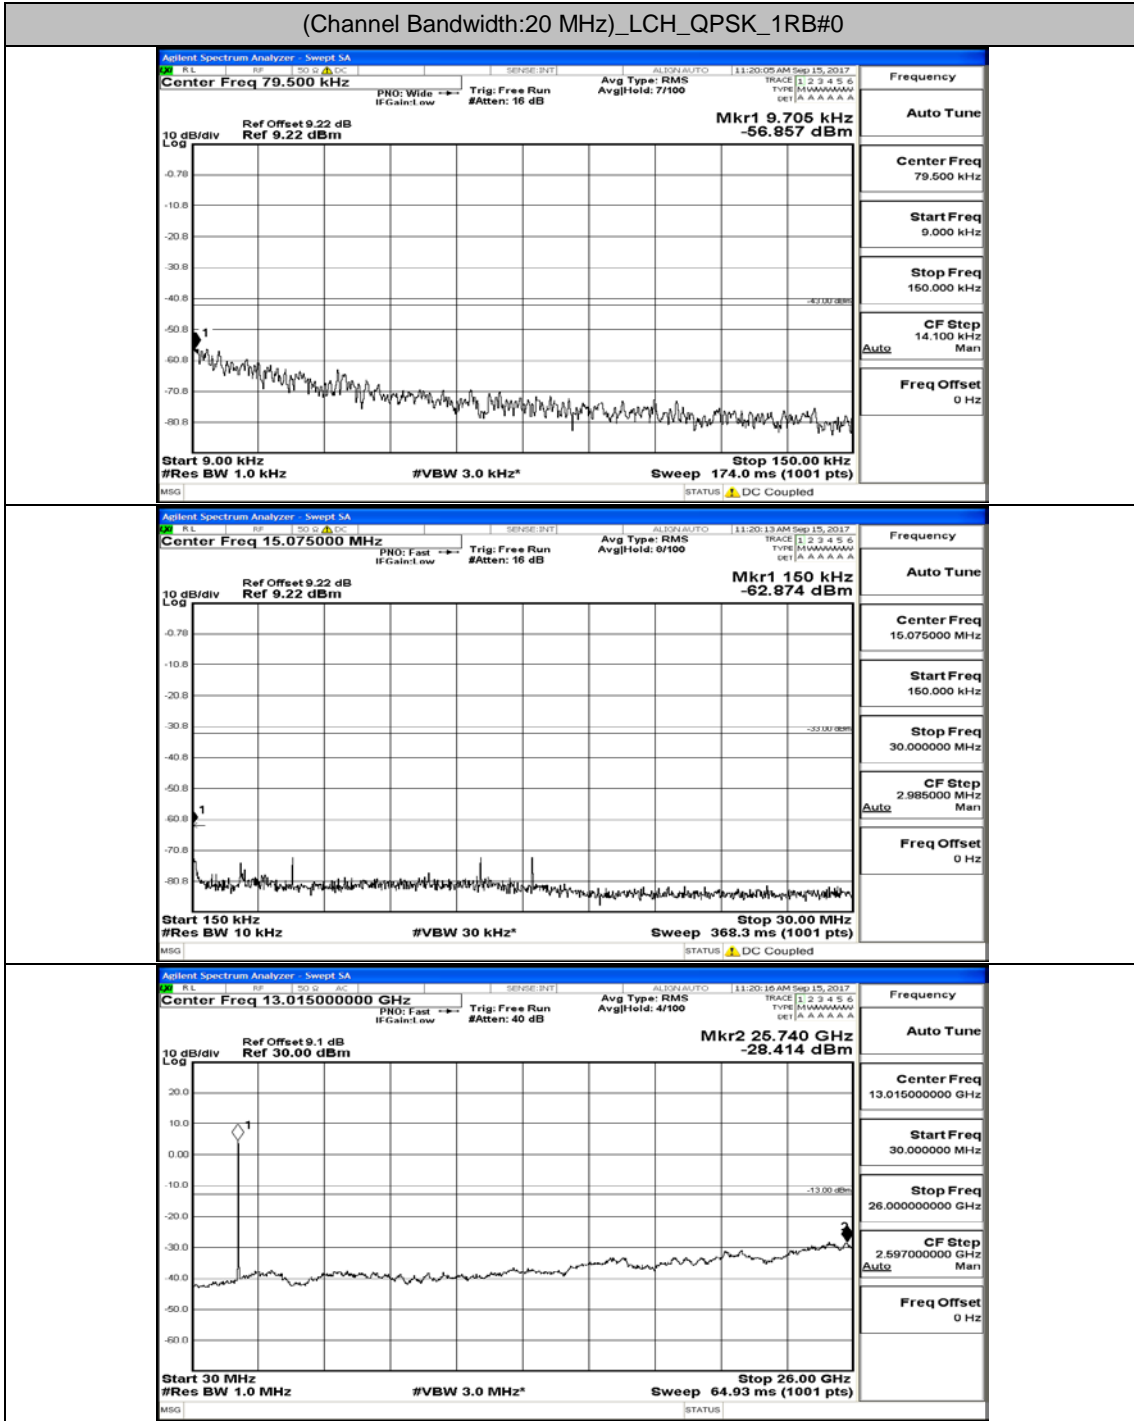

Channel Bandwidth: 10 MHz_HCH_QPSK_1RB#0

Channel Bandwidth: 10 MHz_LCH_16QAM_1RB#0

Channel Bandwidth: 10 MHz_MCH_16QAM_1RB#0

Channel Bandwidth: 10 MHz_HCH_16QAM_1RB#0

Channel Bandwidth: 15 MHz

(Channel Bandwidth:15 MHz)_LCH_QPSK_1RB#0

(Channel Bandwidth:15 MHz)_MCH_QPSK_1RB#0

(Channel Bandwidth:15 MHz)_HCH_QPSK_1RB#0

(Channel Bandwidth:15 MHz)_LCH_16QAM_1RB#0

(Channel Bandwidth:15 MHz)_MCH_16QAM_1RB#0

(Channel Bandwidth:15 MHz)_HCH_16QAM_1RB#0

Channel Bandwidth: 20 MHz

(Channel Bandwidth:20 MHz)_LCH_QPSK_1RB#0

(Channel Bandwidth:20 MHz)_MCH_QPSK_1RB#0

(Channel Bandwidth:20 MHz)_HCH_QPSK_1RB#0

(Channel Bandwidth:20 MHz)_LCH_16QAM_1RB#0

(Channel Bandwidth:20 MHz)_MCH_16QAM_1RB#0