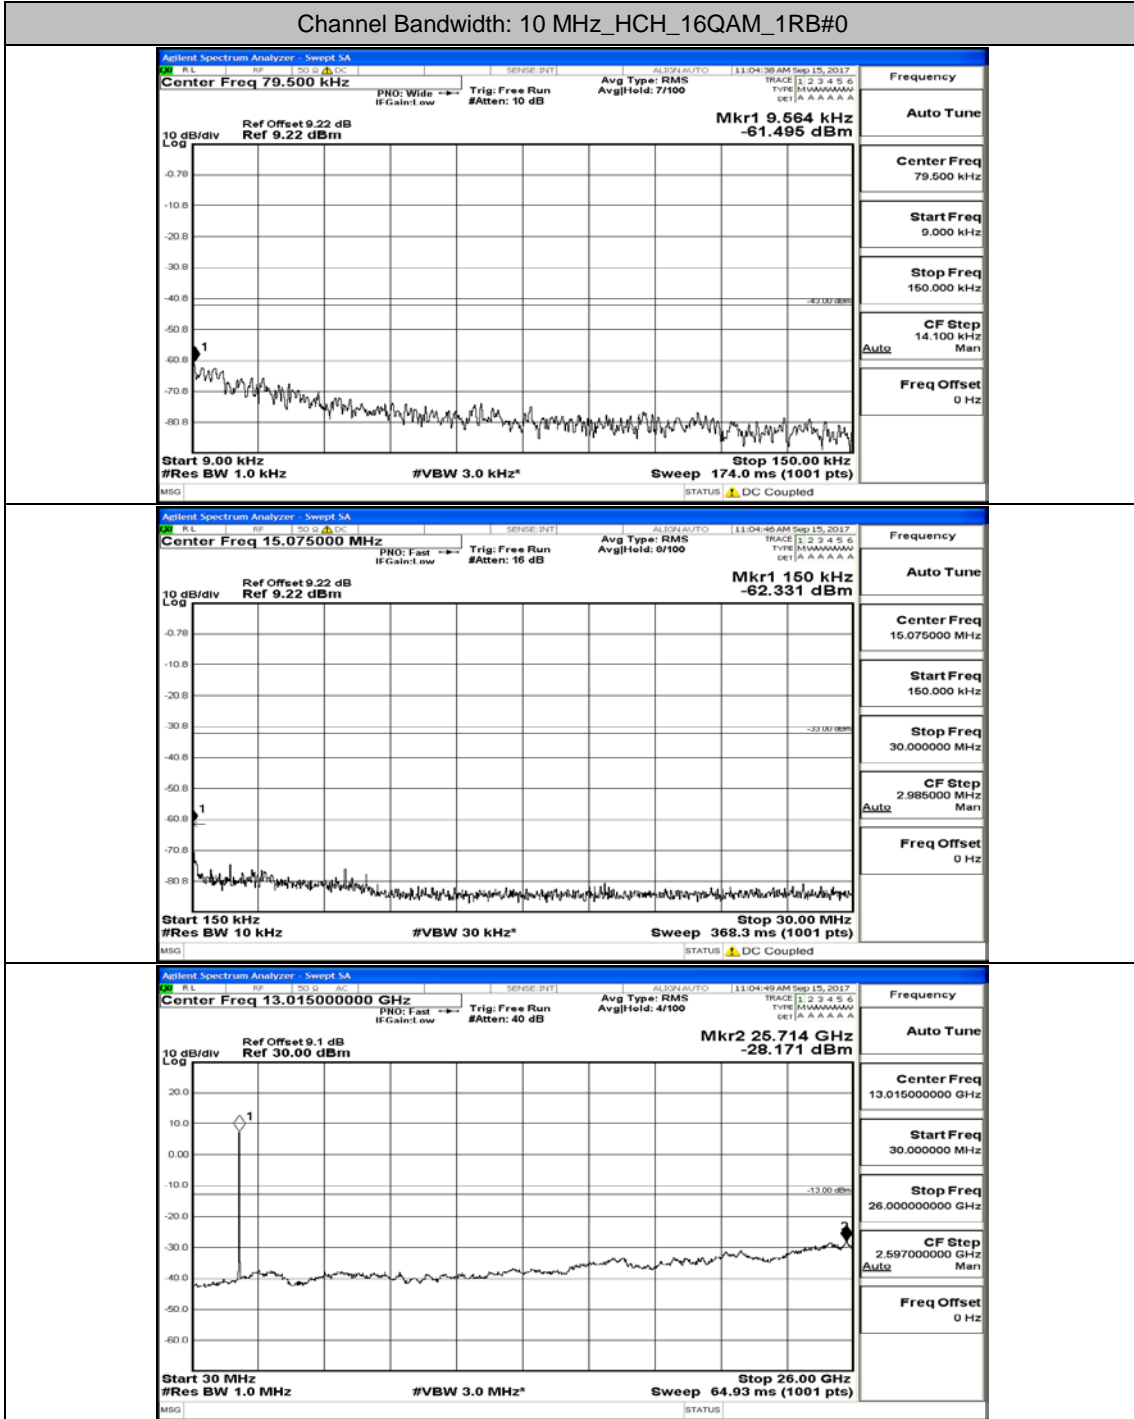

Channel Bandwidth: 10 MHz_HCH_QPSK_1RB#0

Channel Bandwidth: 10 MHz_LCH_16QAM_1RB#0

Channel Bandwidth: 10 MHz_MCH_16QAM_1RB#0

Channel Bandwidth: 10 MHz_HCH_16QAM_1RB#0

Channel Bandwidth: 15 MHz

(Channel Bandwidth:15 MHz)_LCH_QPSK_1RB#0

(Channel Bandwidth:15 MHz)_MCH_QPSK_1RB#0

(Channel Bandwidth:15 MHz)_HCH_QPSK_1RB#0

(Channel Bandwidth:15 MHz)_LCH_16QAM_1RB#0

(Channel Bandwidth:15 MHz)_MCH_16QAM_1RB#0

(Channel Bandwidth:15 MHz)_HCH_16QAM_1RB#0

Channel Bandwidth: 20 MHz

(Channel Bandwidth:20 MHz)_LCH_QPSK_1RB#0

(Channel Bandwidth:20 MHz)_MCH_QPSK_1RB#0

(Channel Bandwidth:20 MHz)_HCH_QPSK_1RB#0

(Channel Bandwidth:20 MHz)_LCH_16QAM_1RB#0

(Channel Bandwidth:20 MHz)_MCH_16QAM_1RB#0