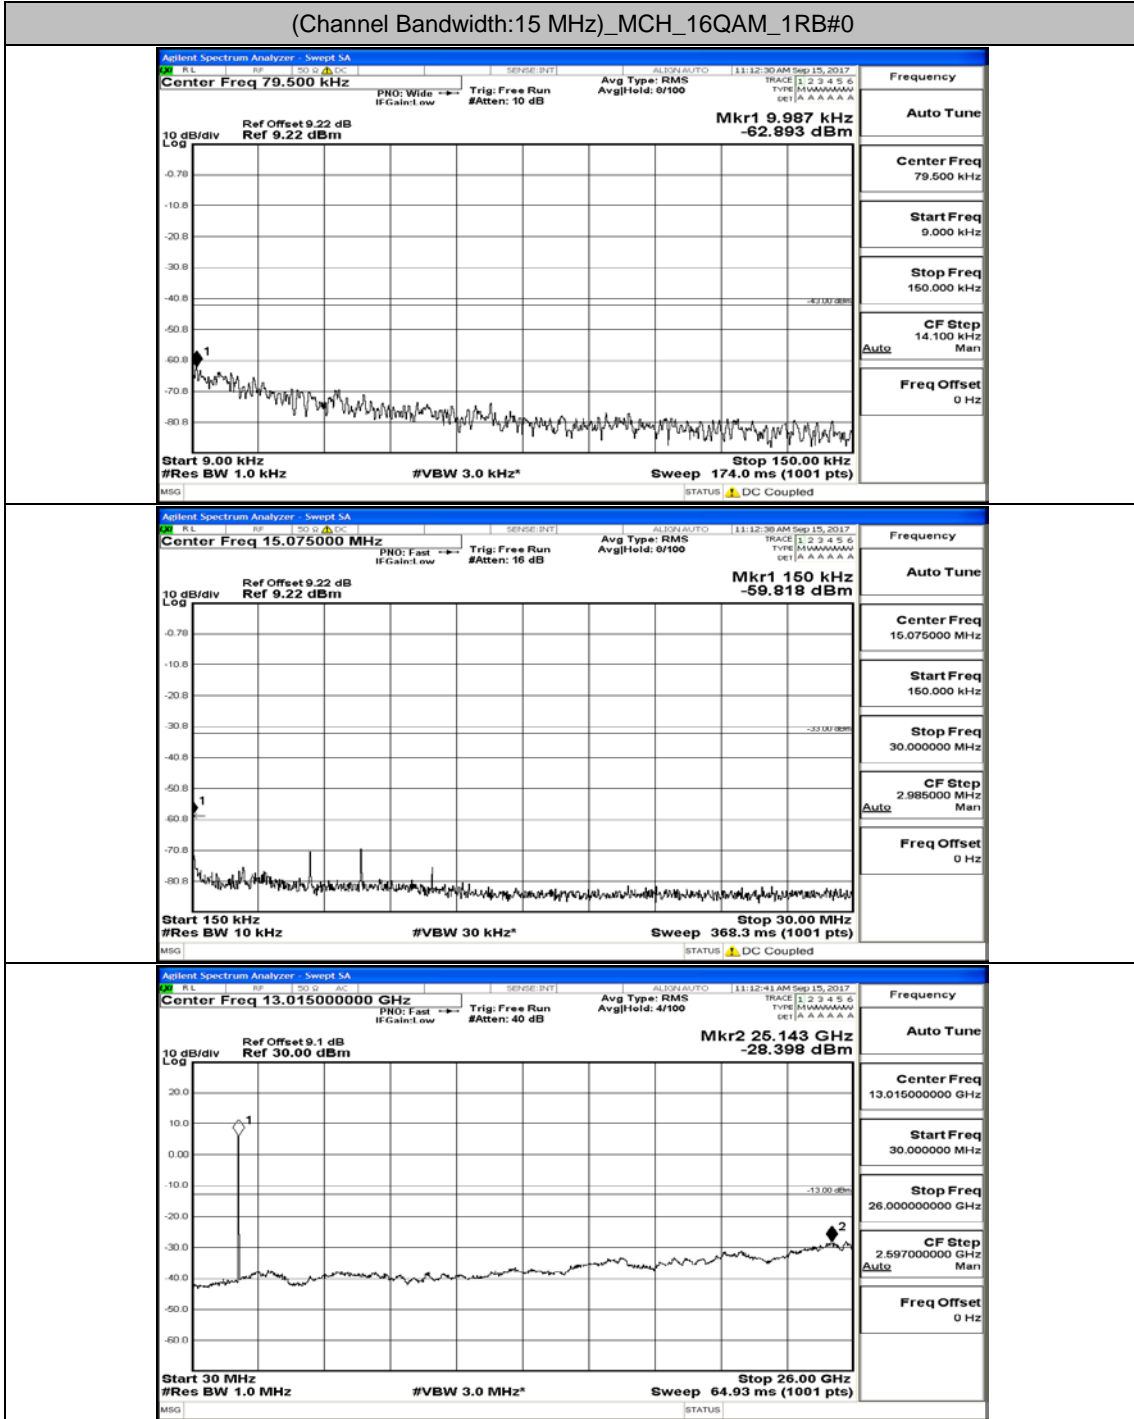

Channel Bandwidth: 10 MHz_HCH_QPSK_1RB#0

Channel Bandwidth: 10 MHz_LCH_16QAM_1RB#0

Channel Bandwidth: 10 MHz_MCH_16QAM_1RB#0

Channel Bandwidth: 10 MHz_HCH_16QAM_1RB#0

Channel Bandwidth: 15 MHz

(Channel Bandwidth:15 MHz)_LCH_QPSK_1RB#0

(Channel Bandwidth:15 MHz)_MCH_QPSK_1RB#0

(Channel Bandwidth:15 MHz)_HCH_QPSK_1RB#0

(Channel Bandwidth:15 MHz)_LCH_16QAM_1RB#0

(Channel Bandwidth:15 MHz)_MCH_16QAM_1RB#0

(Channel Bandwidth:15 MHz)_HCH_16QAM_1RB#0

Channel Bandwidth: 20 MHz

(Channel Bandwidth:20 MHz)_LCH_QPSK_1RB#0

(Channel Bandwidth:20 MHz)_MCH_QPSK_1RB#0

(Channel Bandwidth:20 MHz)_HCH_QPSK_1RB#0

(Channel Bandwidth:20 MHz)_LCH_16QAM_1RB#0

(Channel Bandwidth:20 MHz)_MCH_16QAM_1RB#0