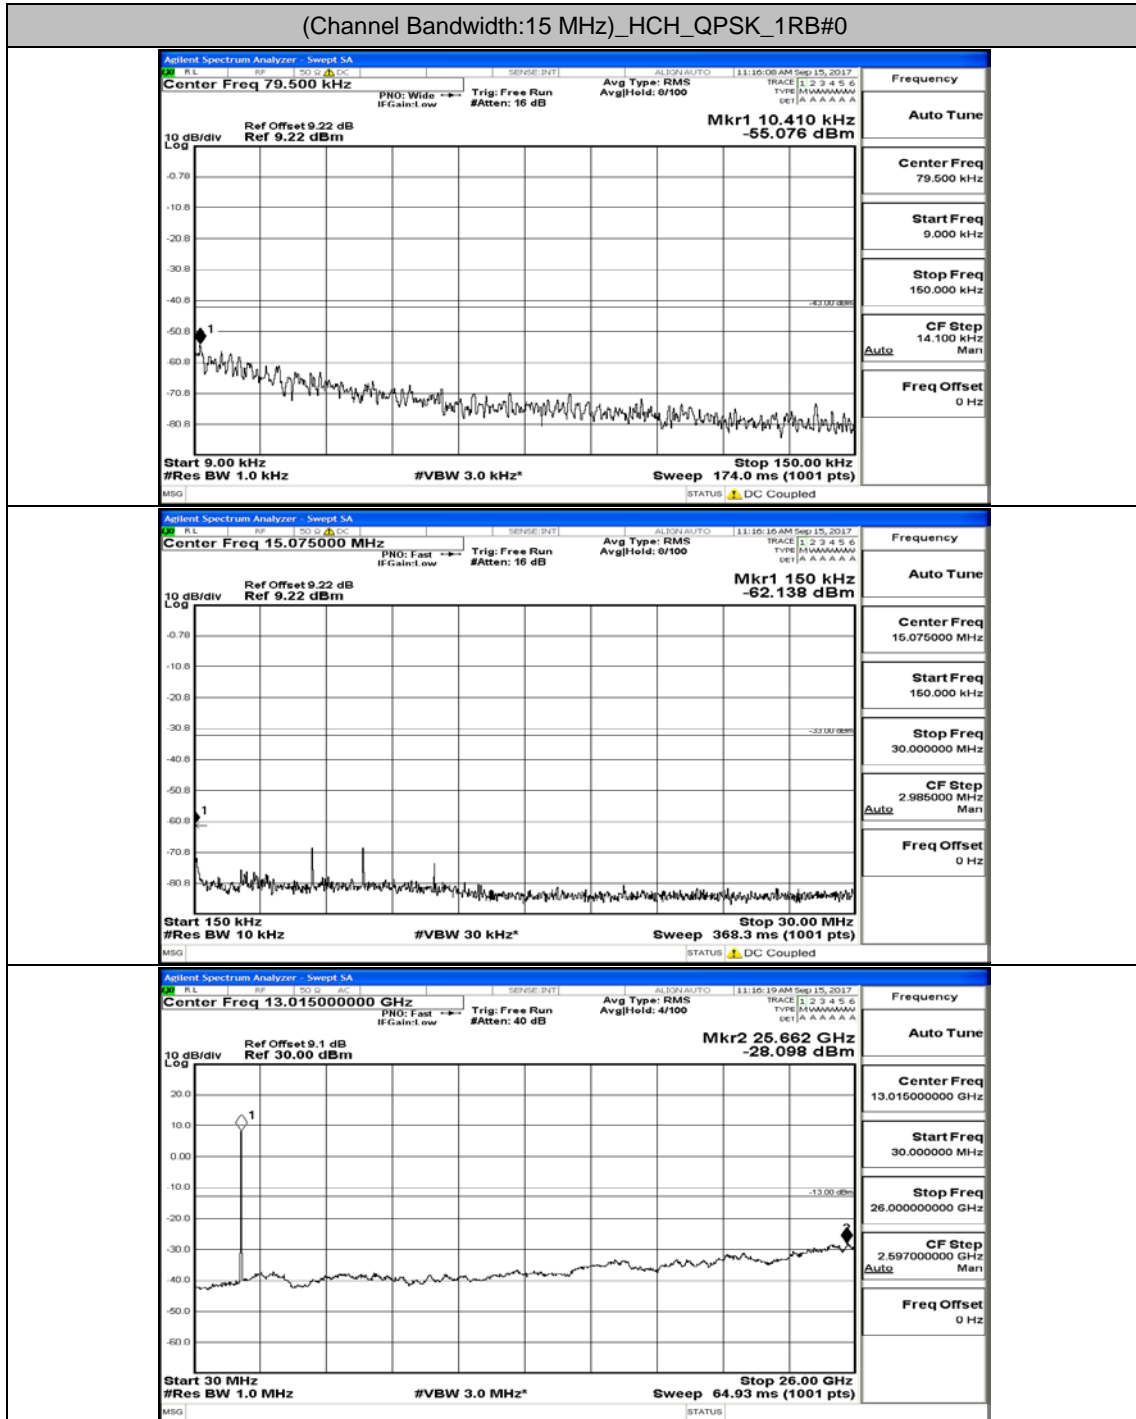

Channel Bandwidth: 10 MHz_HCH_QPSK_1RB#0

Channel Bandwidth: 10 MHz_LCH_16QAM_1RB#0

Channel Bandwidth: 10 MHz_MCH_16QAM_1RB#0

Channel Bandwidth: 10 MHz_HCH_16QAM_1RB#0

Channel Bandwidth: 15 MHz

(Channel Bandwidth:15 MHz)_LCH_QPSK_1RB#0

(Channel Bandwidth:15 MHz)_MCH_QPSK_1RB#0

(Channel Bandwidth:15 MHz)_HCH_QPSK_1RB#0

(Channel Bandwidth:15 MHz)_LCH_16QAM_1RB#0

(Channel Bandwidth:15 MHz)_MCH_16QAM_1RB#0

(Channel Bandwidth:15 MHz)_HCH_16QAM_1RB#0

Channel Bandwidth: 20 MHz

(Channel Bandwidth:20 MHz)_LCH_QPSK_1RB#0

(Channel Bandwidth:20 MHz)_MCH_QPSK_1RB#0

(Channel Bandwidth:20 MHz)_HCH_QPSK_1RB#0

(Channel Bandwidth:20 MHz)_LCH_16QAM_1RB#0

(Channel Bandwidth:20 MHz)_MCH_16QAM_1RB#0