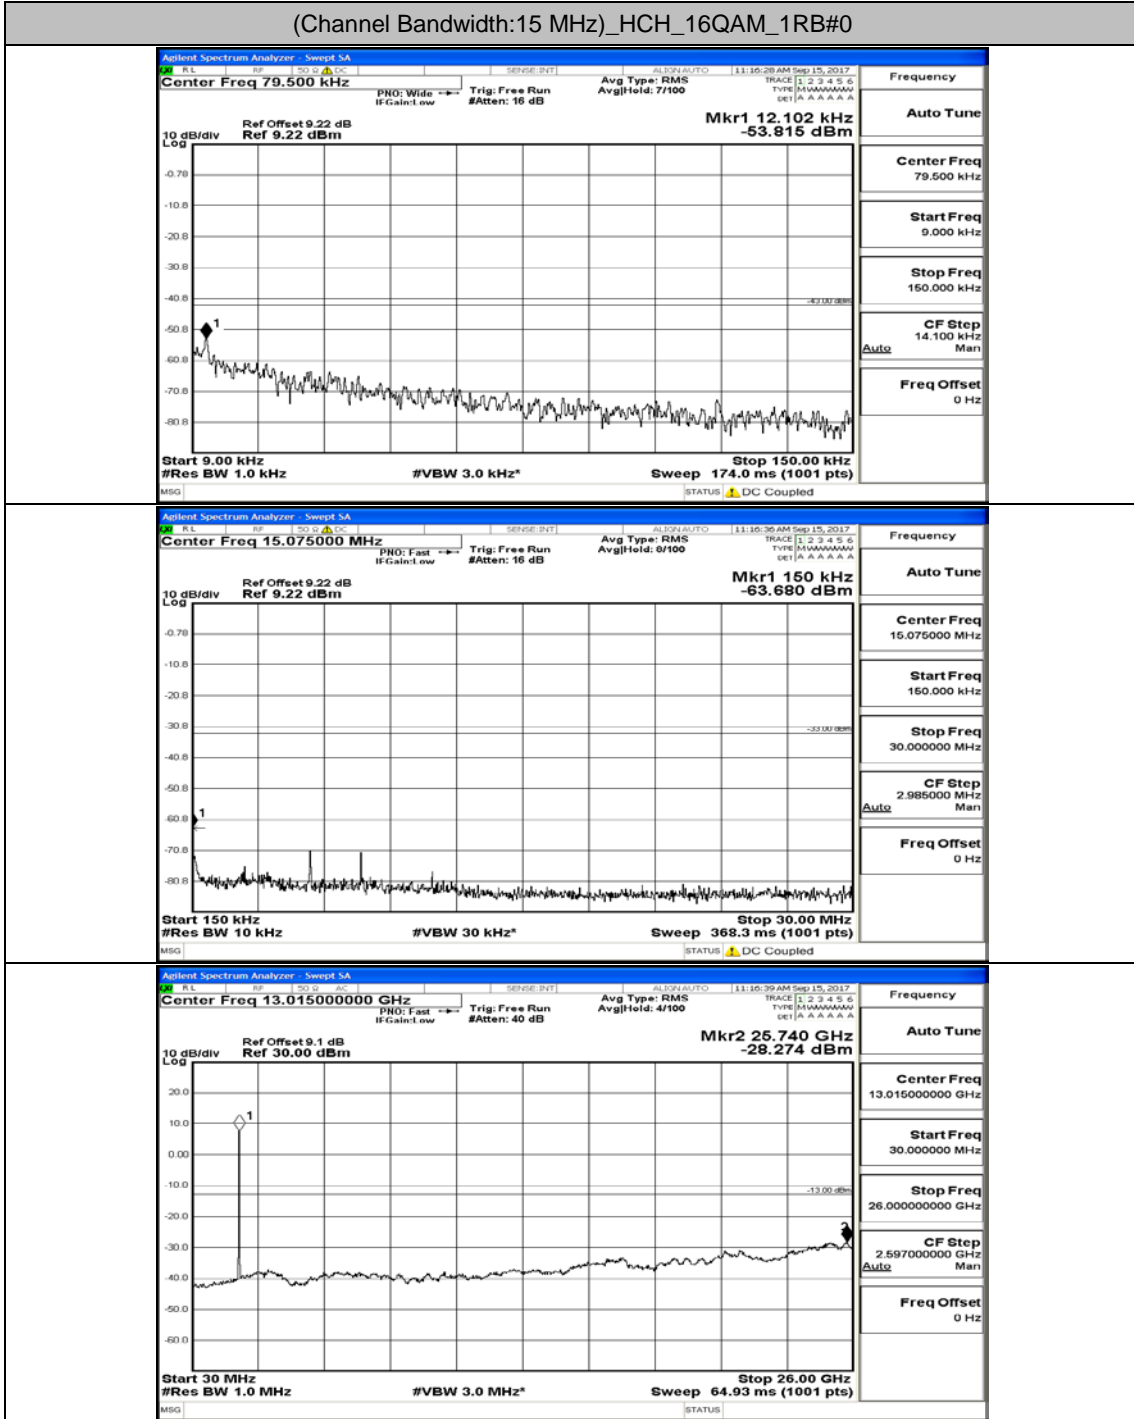

Channel Bandwidth: 10 MHz_HCH_QPSK_1RB#0

Channel Bandwidth: 10 MHz_LCH_16QAM_1RB#0

Channel Bandwidth: 10 MHz_MCH_16QAM_1RB#0

Channel Bandwidth: 10 MHz_HCH_16QAM_1RB#0

Channel Bandwidth: 15 MHz

(Channel Bandwidth:15 MHz)_LCH_QPSK_1RB#0

(Channel Bandwidth:15 MHz)_MCH_QPSK_1RB#0

(Channel Bandwidth:15 MHz)_HCH_QPSK_1RB#0

(Channel Bandwidth:15 MHz)_LCH_16QAM_1RB#0

(Channel Bandwidth:15 MHz)_MCH_16QAM_1RB#0

(Channel Bandwidth:15 MHz)_HCH_16QAM_1RB#0

Channel Bandwidth: 20 MHz

(Channel Bandwidth:20 MHz)_LCH_QPSK_1RB#0

(Channel Bandwidth:20 MHz)_MCH_QPSK_1RB#0

(Channel Bandwidth:20 MHz)_HCH_QPSK_1RB#0

(Channel Bandwidth:20 MHz)_LCH_16QAM_1RB#0

(Channel Bandwidth:20 MHz)_MCH_16QAM_1RB#0