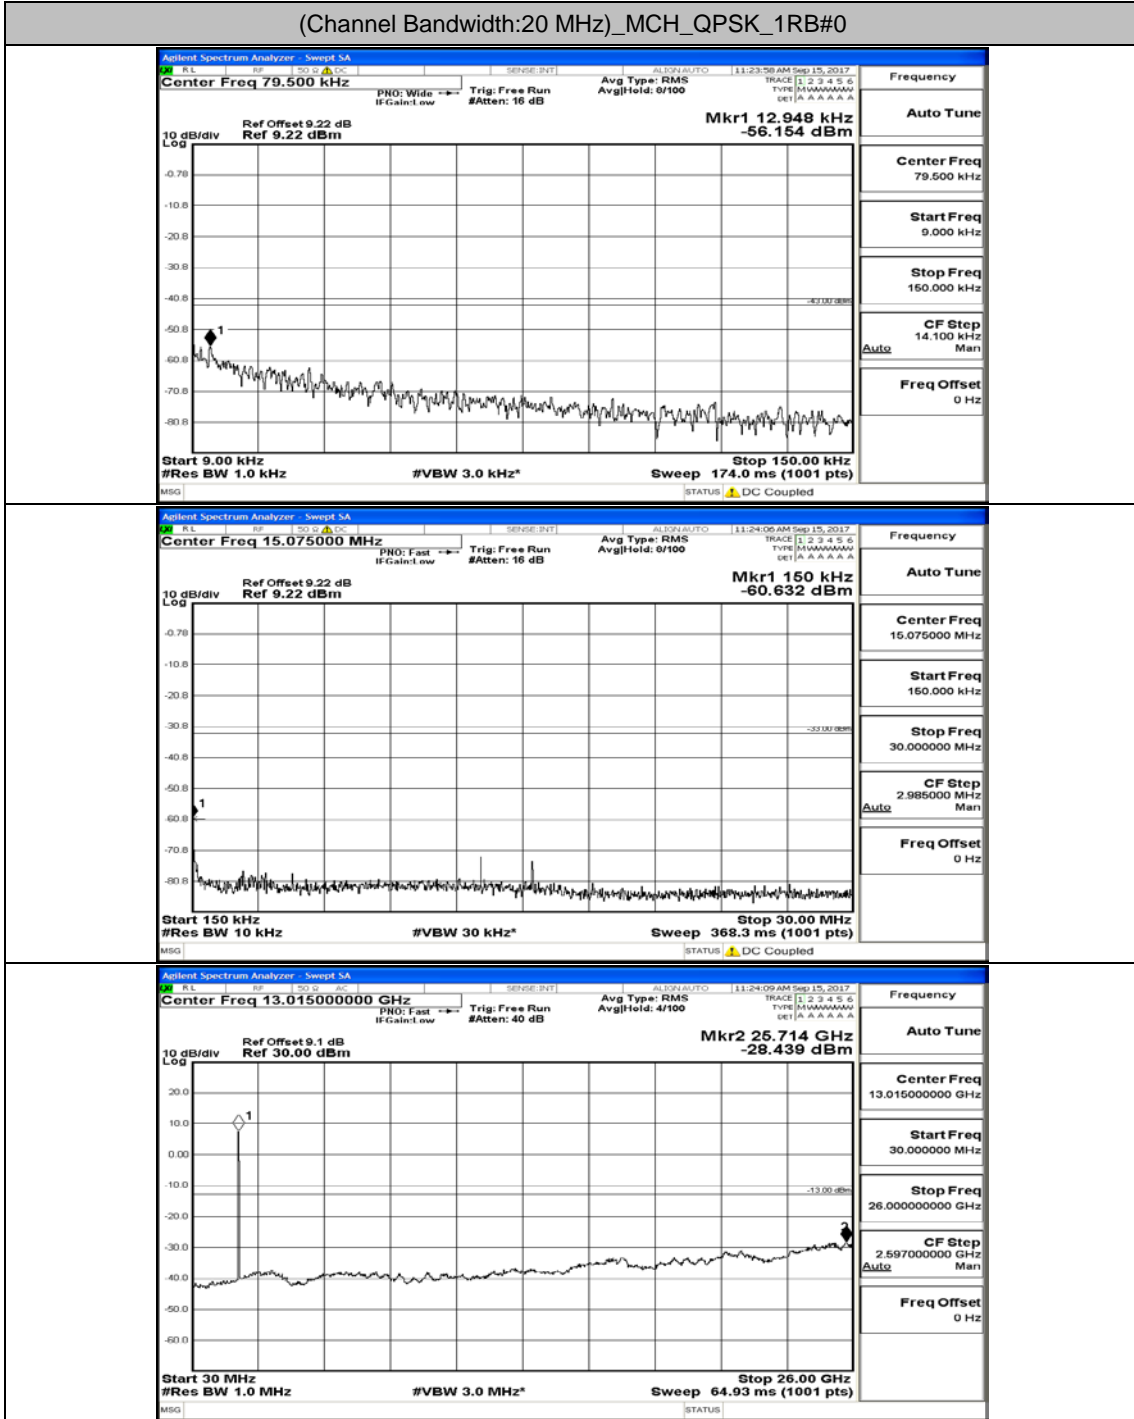

Channel Bandwidth: 10 MHz_HCH_QPSK_1RB#0

Channel Bandwidth: 10 MHz_LCH_16QAM_1RB#0

Channel Bandwidth: 10 MHz_MCH_16QAM_1RB#0

Channel Bandwidth: 10 MHz_HCH_16QAM_1RB#0

Channel Bandwidth: 15 MHz

(Channel Bandwidth:15 MHz)_LCH_QPSK_1RB#0

(Channel Bandwidth:15 MHz)_MCH_QPSK_1RB#0

(Channel Bandwidth:15 MHz)_HCH_QPSK_1RB#0

(Channel Bandwidth:15 MHz)_LCH_16QAM_1RB#0

(Channel Bandwidth:15 MHz)_MCH_16QAM_1RB#0

(Channel Bandwidth:15 MHz)_HCH_16QAM_1RB#0

Channel Bandwidth: 20 MHz

(Channel Bandwidth:20 MHz)_LCH_QPSK_1RB#0

(Channel Bandwidth:20 MHz)_MCH_QPSK_1RB#0

(Channel Bandwidth:20 MHz)_HCH_QPSK_1RB#0

(Channel Bandwidth:20 MHz)_LCH_16QAM_1RB#0

(Channel Bandwidth:20 MHz)_MCH_16QAM_1RB#0