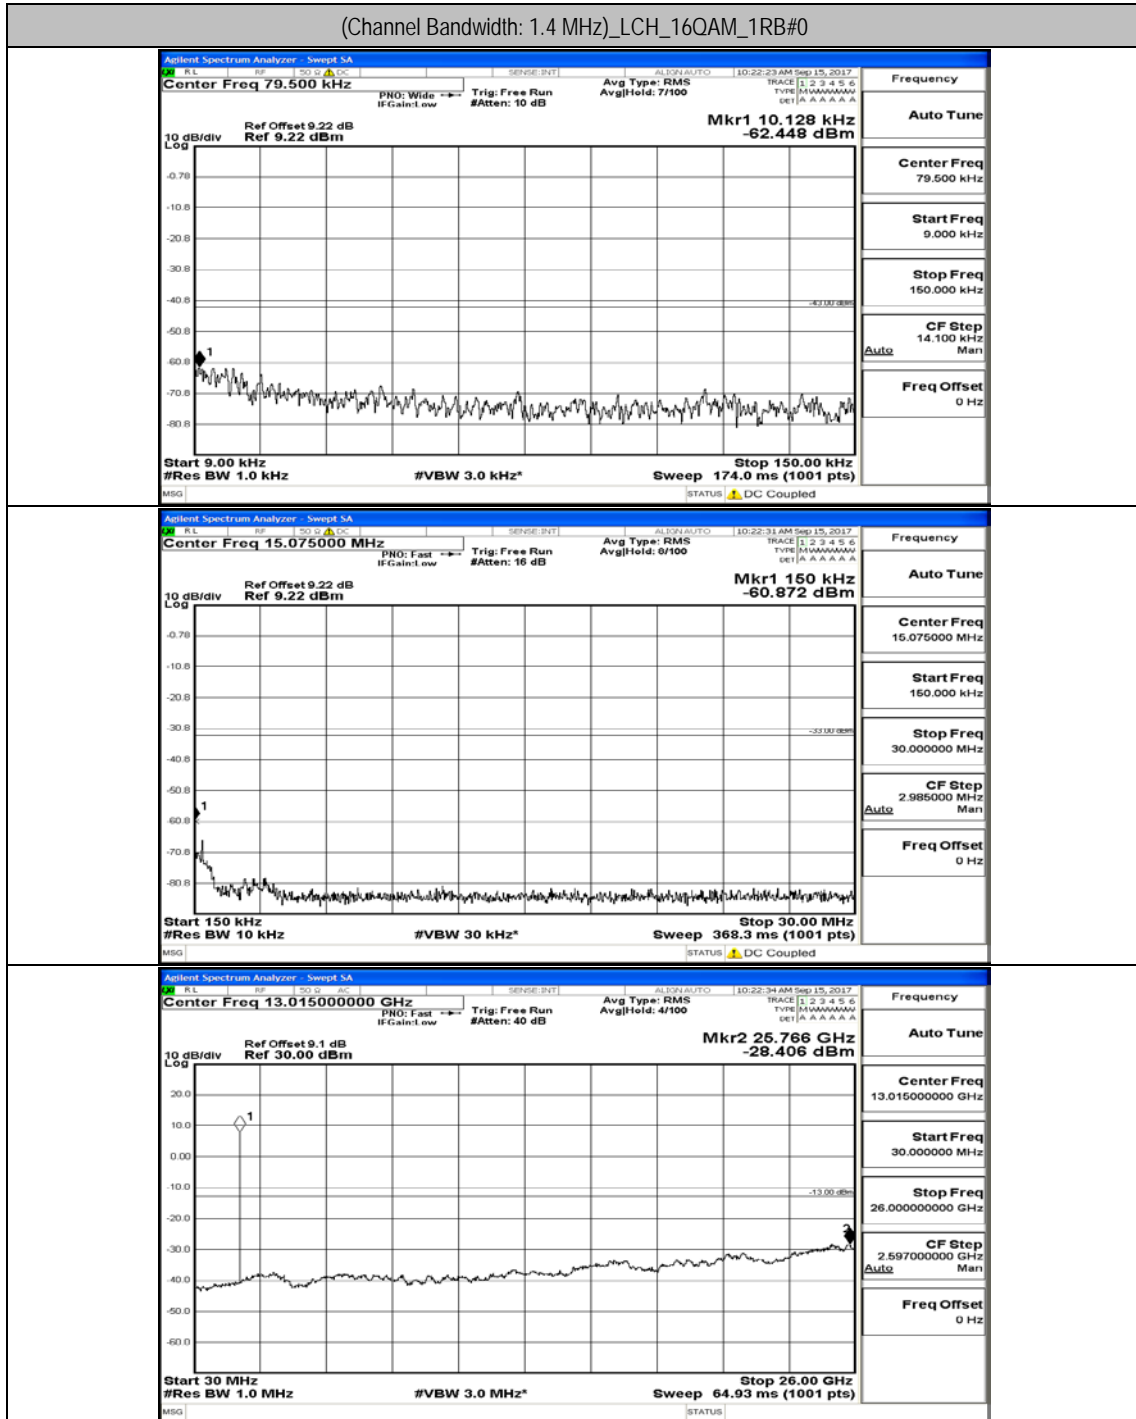

Appendix A.5: Conducted Spurious Emission

Test Graphs

Channel Bandwidth: 1.4 MHz

(Channel Bandwidth: 1.4 MHz)_MCH_QPSK_1RB#0

(Channel Bandwidth: 1.4 MHz)_HCH_QPSK_1RB#0

(Channel Bandwidth: 1.4 MHz)_LCH_16QAM_1RB#0

(Channel Bandwidth: 1.4 MHz)_MCH_16QAM_1RB#0

(Channel Bandwidth: 1.4 MHz)_HCH_16QAM_1RB#0

Channel Bandwidth: 3 MHz

(Channel Bandwidth: 3 MHz)_LCH_QPSK_1RB#0

(Channel Bandwidth: 3 MHz)_MCH_QPSK_1RB#0

(Channel Bandwidth: 3 MHz)_HCH_QPSK_1RB#0

(Channel Bandwidth: 3 MHz)_LCH_16QAM_1RB#0

(Channel Bandwidth: 3 MHz)_MCH_16QAM_1RB#0

(Channel Bandwidth: 3 MHz)_HCH_16QAM_1RB#0

Channel Bandwidth: 5 MHz

(Channel Bandwidth: 5 MHz)_LCH_QPSK_1RB#0

(Channel Bandwidth: 5 MHz)_MCH_QPSK_1RB#0