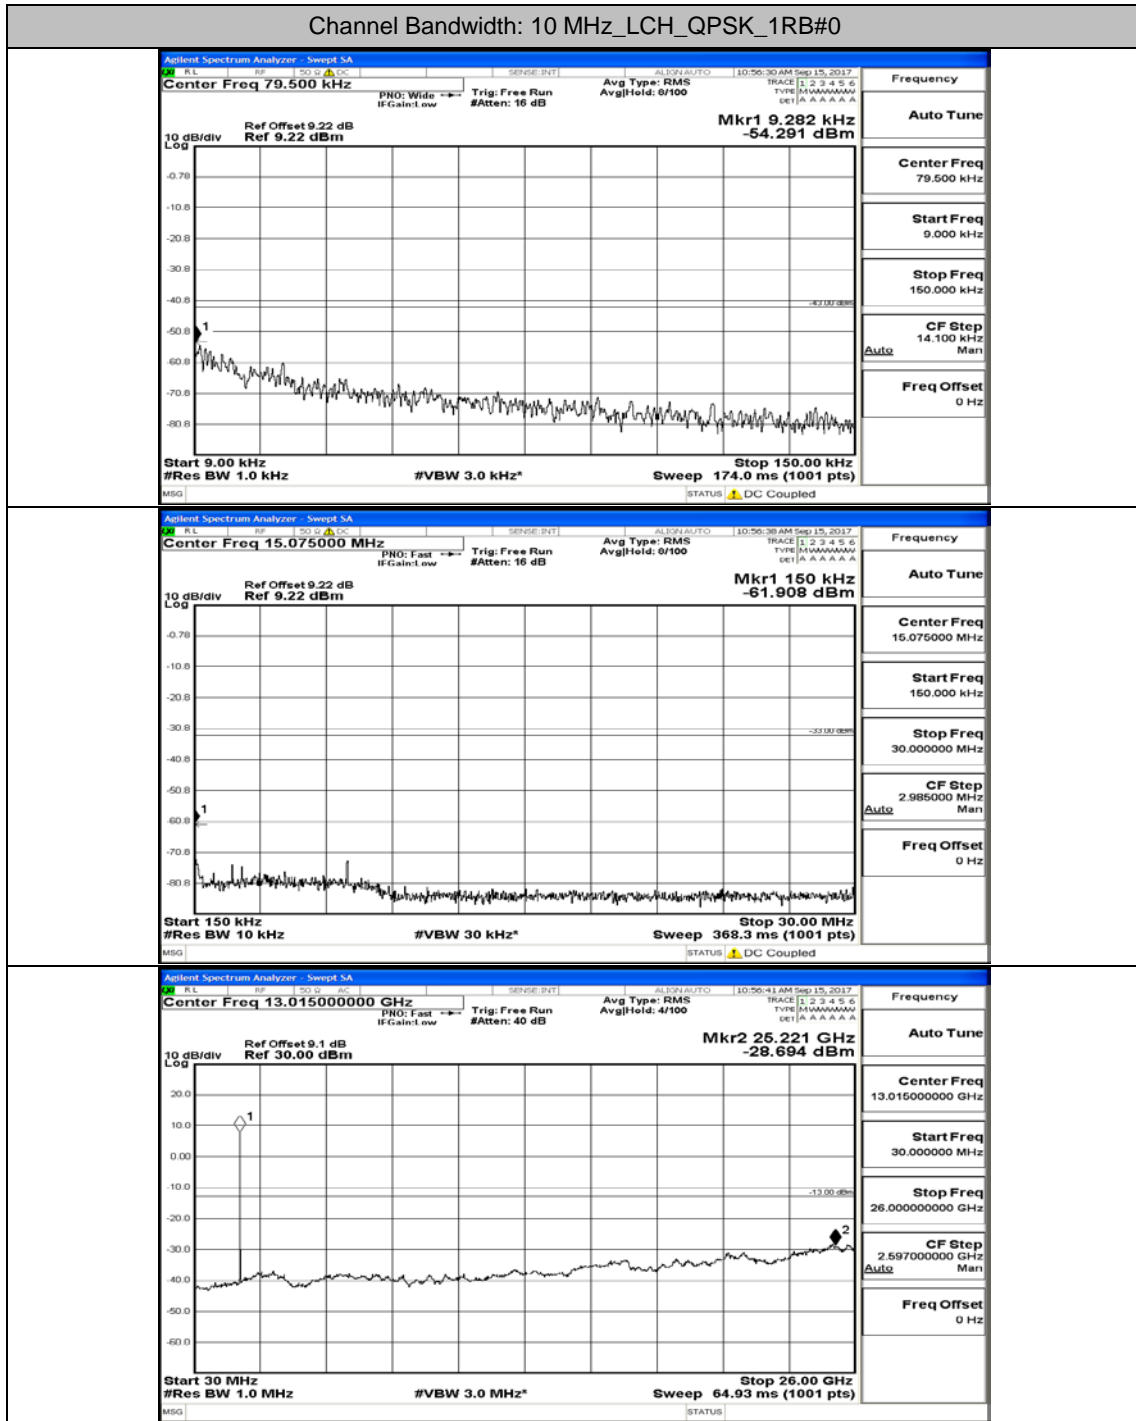

Appendix A.5: Conducted Spurious Emission

Test Graphs

Channel Bandwidth: 1.4 MHz

(Channel Bandwidth: 1.4 MHz)_MCH_QPSK_1RB#0

(Channel Bandwidth: 1.4 MHz)_HCH_QPSK_1RB#0

(Channel Bandwidth: 1.4 MHz)_LCH_16QAM_1RB#0

(Channel Bandwidth: 5 MHz)_HCH_QPSK_1RB#0

(Channel Bandwidth: 5 MHz)_LCH_16QAM_1RB#0

(Channel Bandwidth: 5 MHz)_MCH_16QAM_1RB#0

(Channel Bandwidth: 5 MHz)_HCH_16QAM_1RB#0

Channel Bandwidth: 10 MHz

Channel Bandwidth: 10 MHz_MCH_QPSK_1RB#0