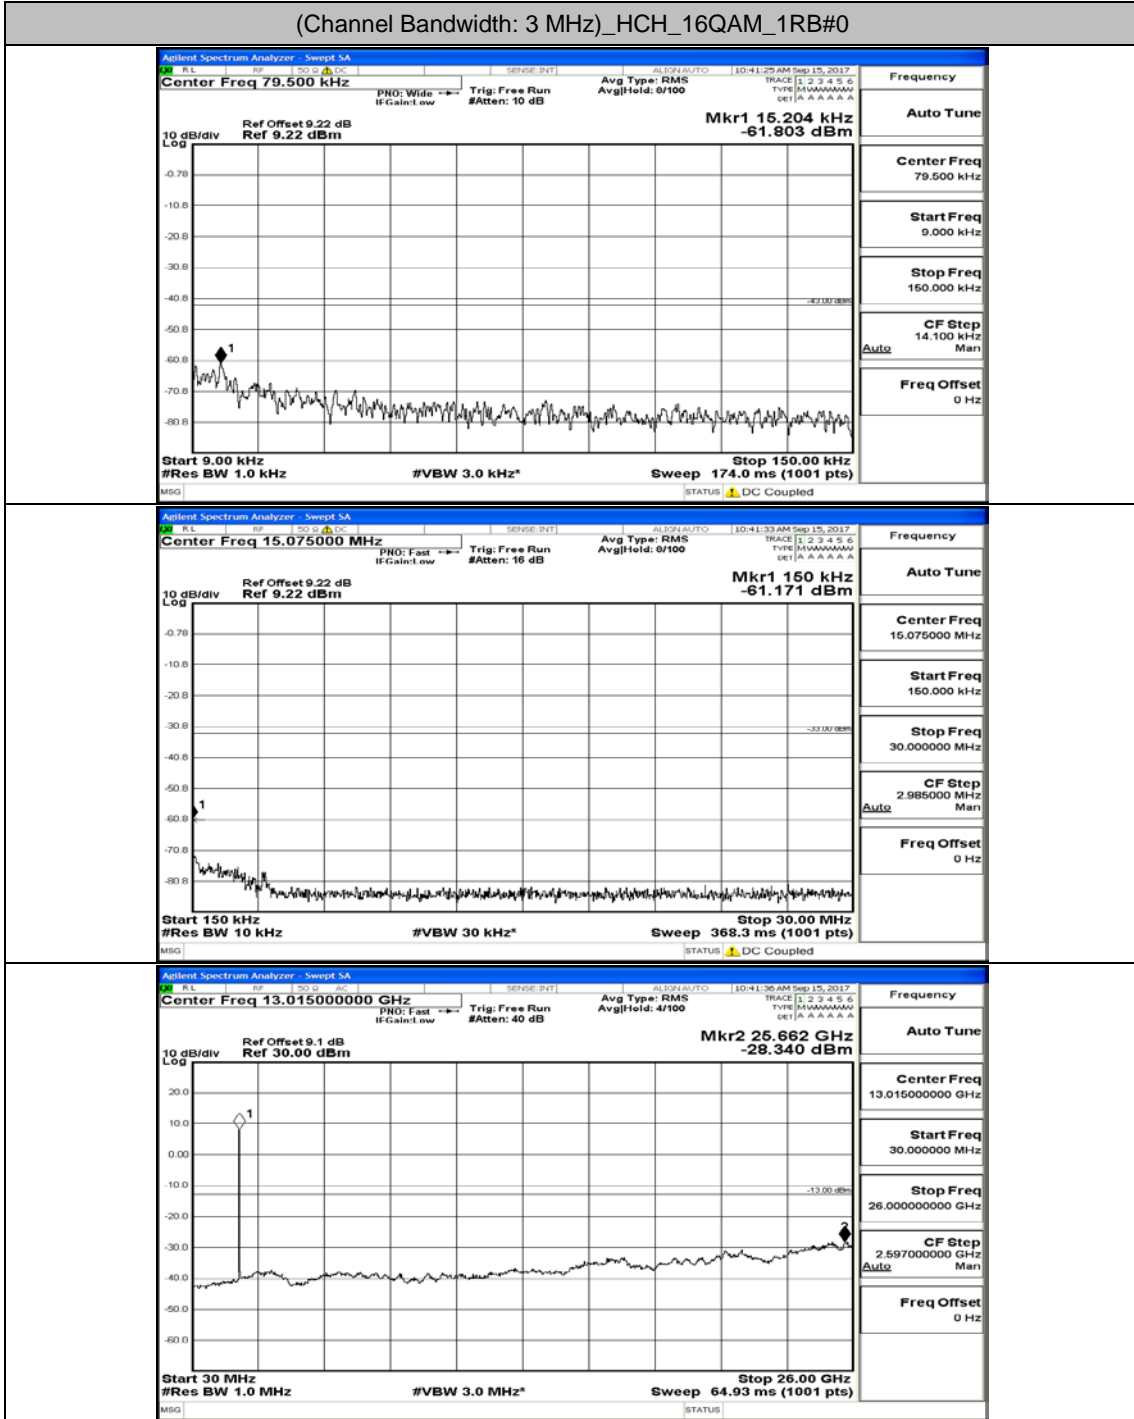

Appendix A.5: Conducted Spurious Emission

Test Graphs

Channel Bandwidth: 1.4 MHz

(Channel Bandwidth: 1.4 MHz)_MCH_QPSK_1RB#0

(Channel Bandwidth: 1.4 MHz)_HCH_QPSK_1RB#0

(Channel Bandwidth: 1.4 MHz)_LCH_16QAM_1RB#0

(Channel Bandwidth: 1.4 MHz)_MCH_16QAM_1RB#0

(Channel Bandwidth: 1.4 MHz)_HCH_16QAM_1RB#0

Channel Bandwidth: 3 MHz

(Channel Bandwidth: 3 MHz)_LCH_QPSK_1RB#0

(Channel Bandwidth: 3 MHz)_MCH_QPSK_1RB#0

(Channel Bandwidth: 3 MHz)_HCH_QPSK_1RB#0

(Channel Bandwidth: 3 MHz)_LCH_16QAM_1RB#0

(Channel Bandwidth: 3 MHz)_MCH_16QAM_1RB#0

(Channel Bandwidth: 3 MHz)_HCH_16QAM_1RB#0

Channel Bandwidth: 5 MHz

(Channel Bandwidth: 5 MHz)_LCH_QPSK_1RB#0

(Channel Bandwidth: 5 MHz)_MCH_QPSK_1RB#0