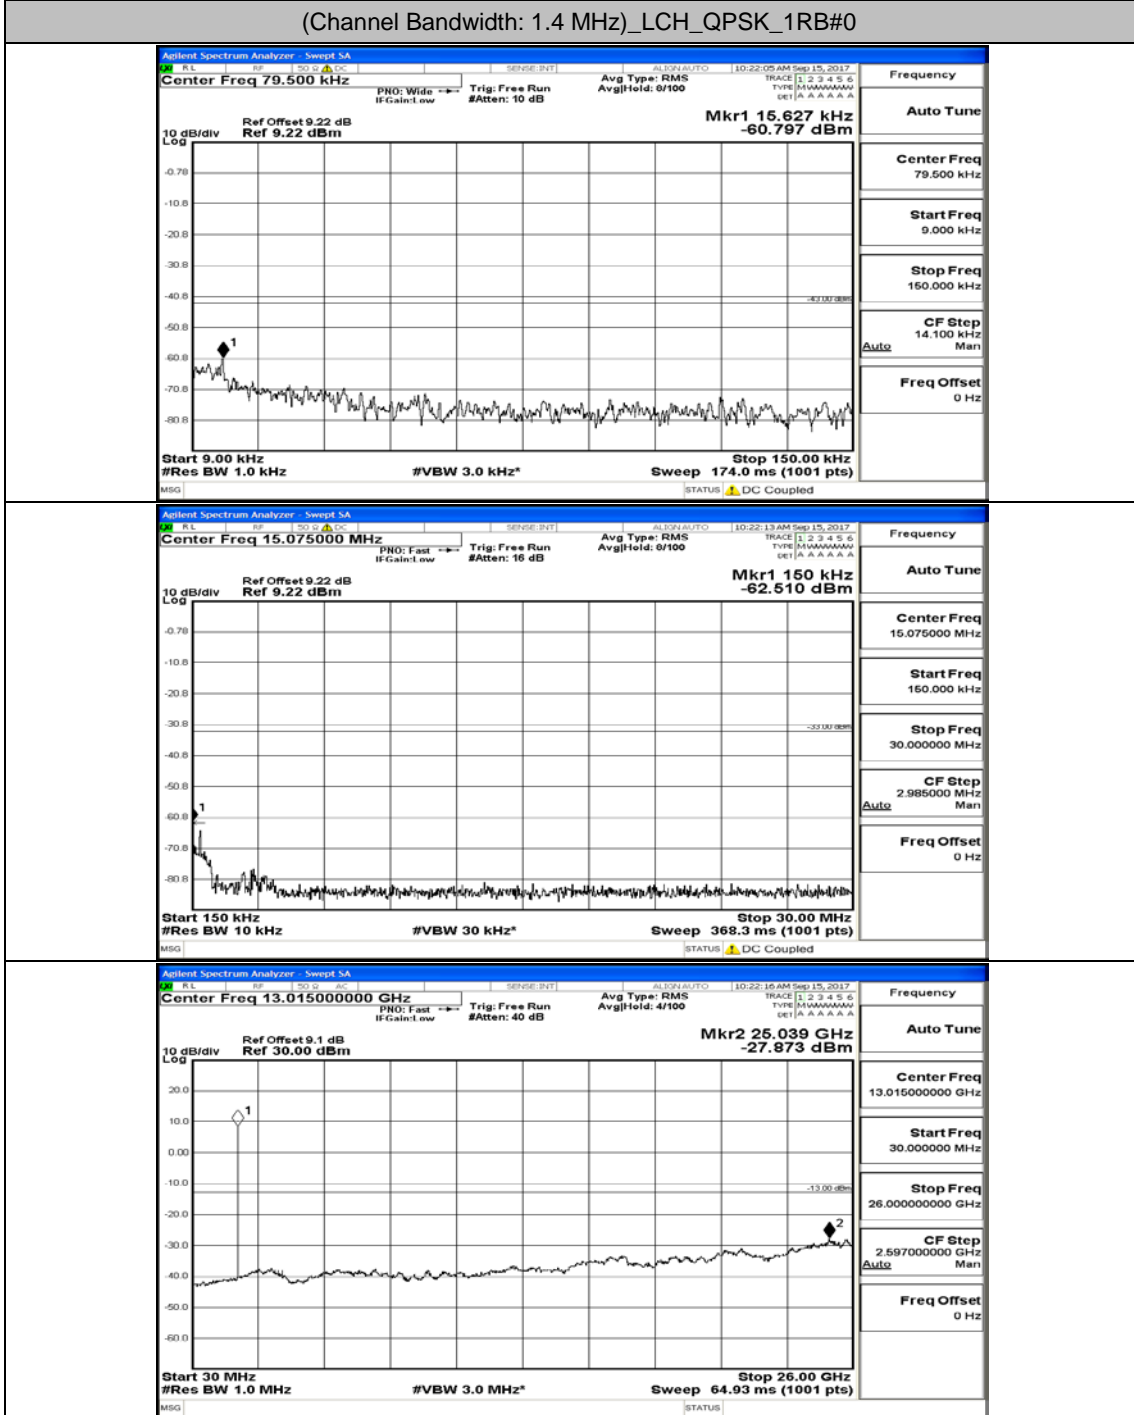

Appendix A.5: Conducted Spurious Emission

Test Graphs

Channel Bandwidth: 1.4 MHz

(Channel Bandwidth: 1.4 MHz)_MCH_QPSK_1RB#0

(Channel Bandwidth: 1.4 MHz)_HCH_QPSK_1RB#0

(Channel Bandwidth: 1.4 MHz)_LCH_16QAM_1RB#0

(Channel Bandwidth: 1.4 MHz)_MCH_16QAM_1RB#0

(Channel Bandwidth: 1.4 MHz)_HCH_16QAM_1RB#0

Channel Bandwidth: 3 MHz

(Channel Bandwidth: 3 MHz)_LCH_QPSK_1RB#0

(Channel Bandwidth: 3 MHz)_MCH_QPSK_1RB#0

(Channel Bandwidth: 3 MHz)_HCH_QPSK_1RB#0

(Channel Bandwidth: 3 MHz)_LCH_16QAM_1RB#0

(Channel Bandwidth: 3 MHz)_MCH_16QAM_1RB#0

(Channel Bandwidth: 3 MHz)_HCH_16QAM_1RB#0

Channel Bandwidth: 5 MHz

(Channel Bandwidth: 5 MHz)_LCH_QPSK_1RB#0

(Channel Bandwidth: 5 MHz)_MCH_QPSK_1RB#0