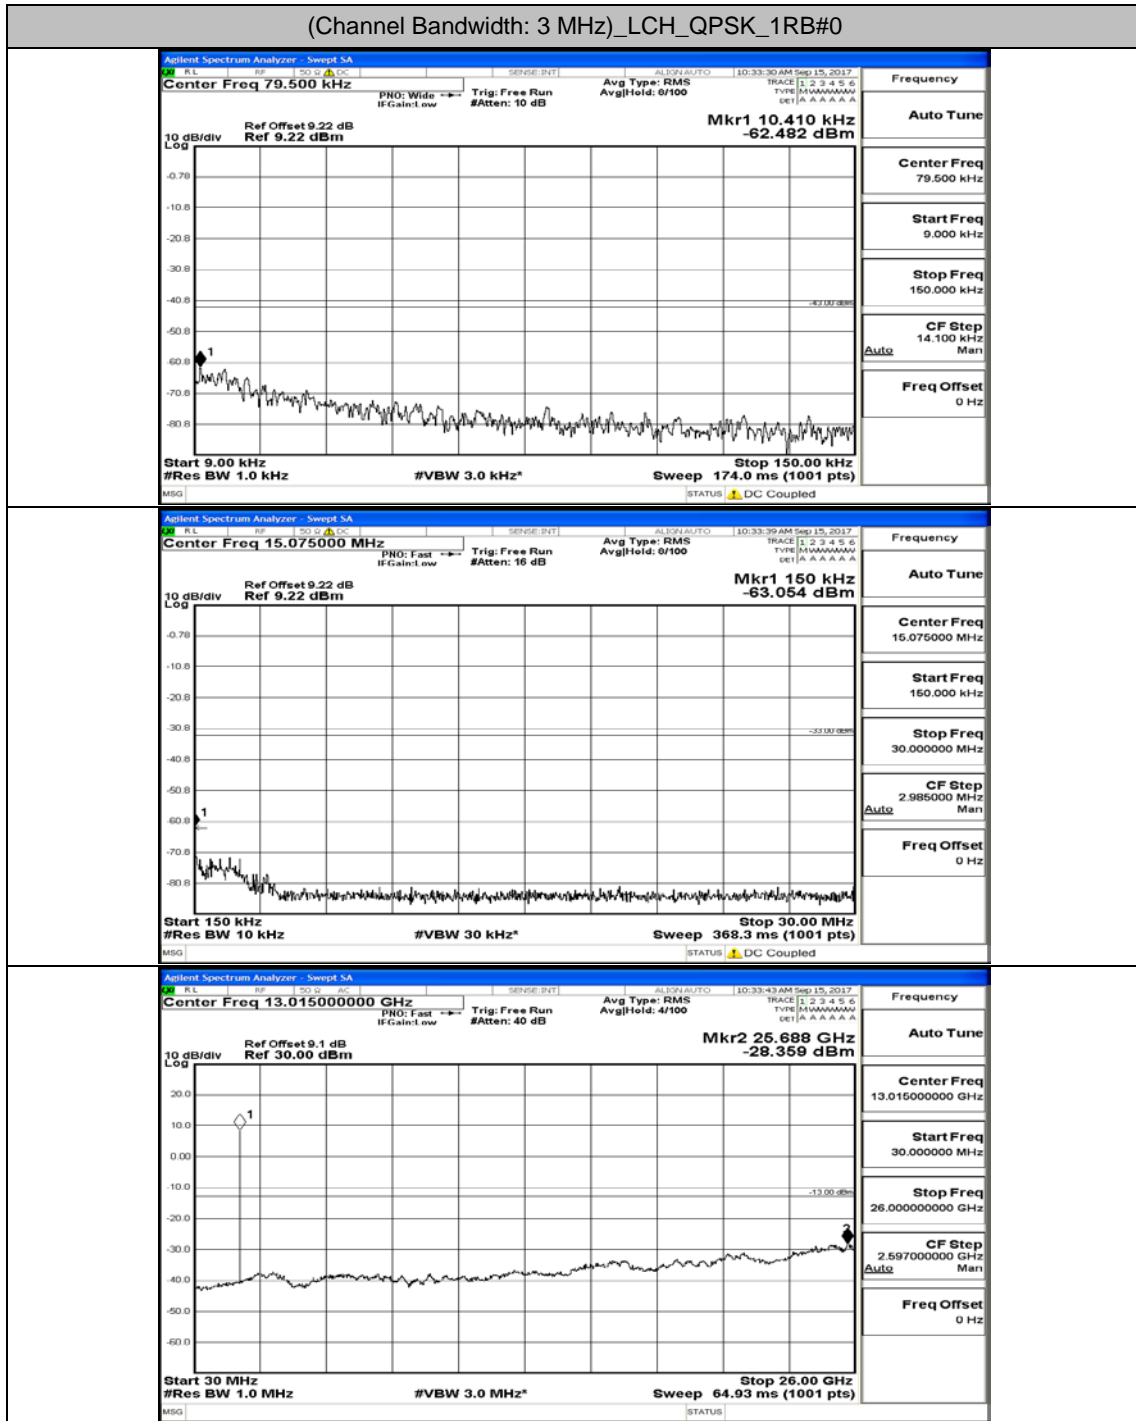

Appendix A.5: Conducted Spurious Emission

Test Graphs

Channel Bandwidth: 1.4 MHz

(Channel Bandwidth: 1.4 MHz)_MCH_QPSK_1RB#0

(Channel Bandwidth: 1.4 MHz)_HCH_QPSK_1RB#0

(Channel Bandwidth: 1.4 MHz)_LCH_16QAM_1RB#0

(Channel Bandwidth: 1.4 MHz)_MCH_16QAM_1RB#0

(Channel Bandwidth: 1.4 MHz)_HCH_16QAM_1RB#0

Channel Bandwidth: 3 MHz

(Channel Bandwidth: 3 MHz)_LCH_QPSK_1RB#0

(Channel Bandwidth: 3 MHz)_MCH_QPSK_1RB#0

(Channel Bandwidth: 3 MHz)_HCH_QPSK_1RB#0

(Channel Bandwidth: 3 MHz)_LCH_16QAM_1RB#0

(Channel Bandwidth: 3 MHz)_MCH_16QAM_1RB#0

(Channel Bandwidth: 3 MHz)_HCH_16QAM_1RB#0

Channel Bandwidth: 5 MHz

(Channel Bandwidth: 5 MHz)_LCH_QPSK_1RB#0

(Channel Bandwidth: 5 MHz)_MCH_QPSK_1RB#0