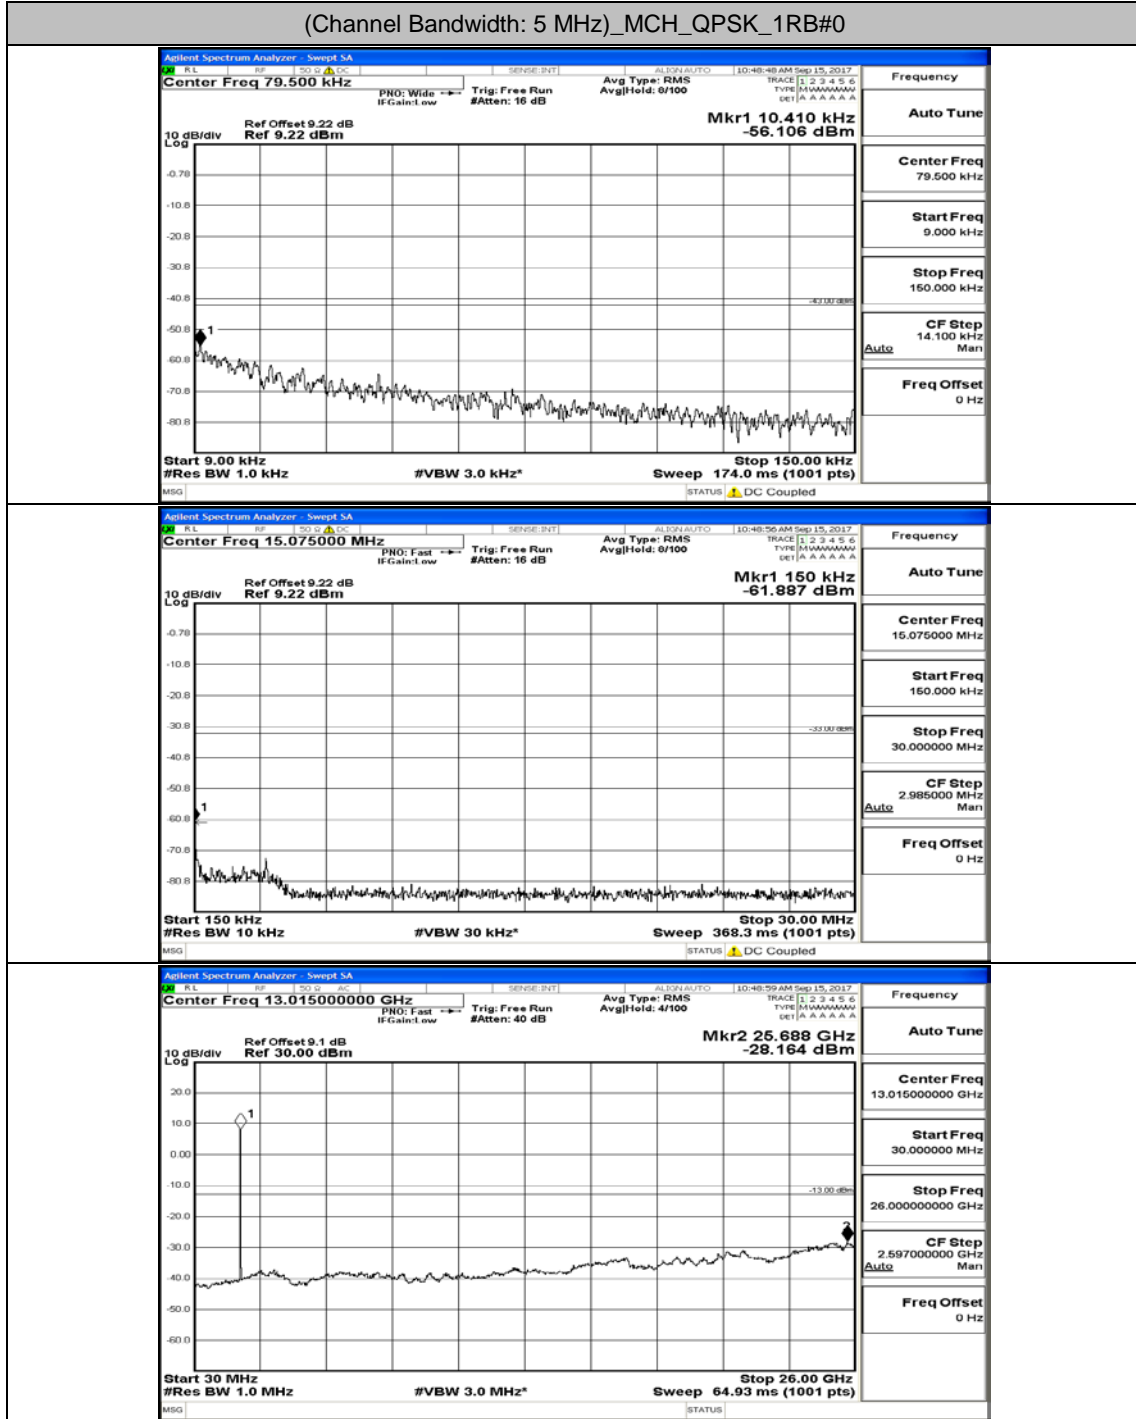

Appendix A.5: Conducted Spurious Emission

Test Graphs

Channel Bandwidth: 1.4 MHz

(Channel Bandwidth: 1.4 MHz)_MCH_QPSK_1RB#0

(Channel Bandwidth: 1.4 MHz)_HCH_QPSK_1RB#0

(Channel Bandwidth: 1.4 MHz)_LCH_16QAM_1RB#0

(Channel Bandwidth: 3 MHz)_LCH_16QAM_1RB#0

(Channel Bandwidth: 3 MHz)_MCH_16QAM_1RB#0

(Channel Bandwidth: 3 MHz)_HCH_16QAM_1RB#0

Channel Bandwidth: 5 MHz

(Channel Bandwidth: 5 MHz)_LCH_QPSK_1RB#0

(Channel Bandwidth: 5 MHz)_MCH_QPSK_1RB#0

(Channel Bandwidth: 5 MHz)_HCH_QPSK_1RB#0

(Channel Bandwidth: 5 MHz)_LCH_16QAM_1RB#0

(Channel Bandwidth: 5 MHz)_MCH_16QAM_1RB#0

(Channel Bandwidth: 5 MHz)_HCH_16QAM_1RB#0

Channel Bandwidth: 10 MHz

Channel Bandwidth: 10 MHz_MCH_QPSK_1RB#0