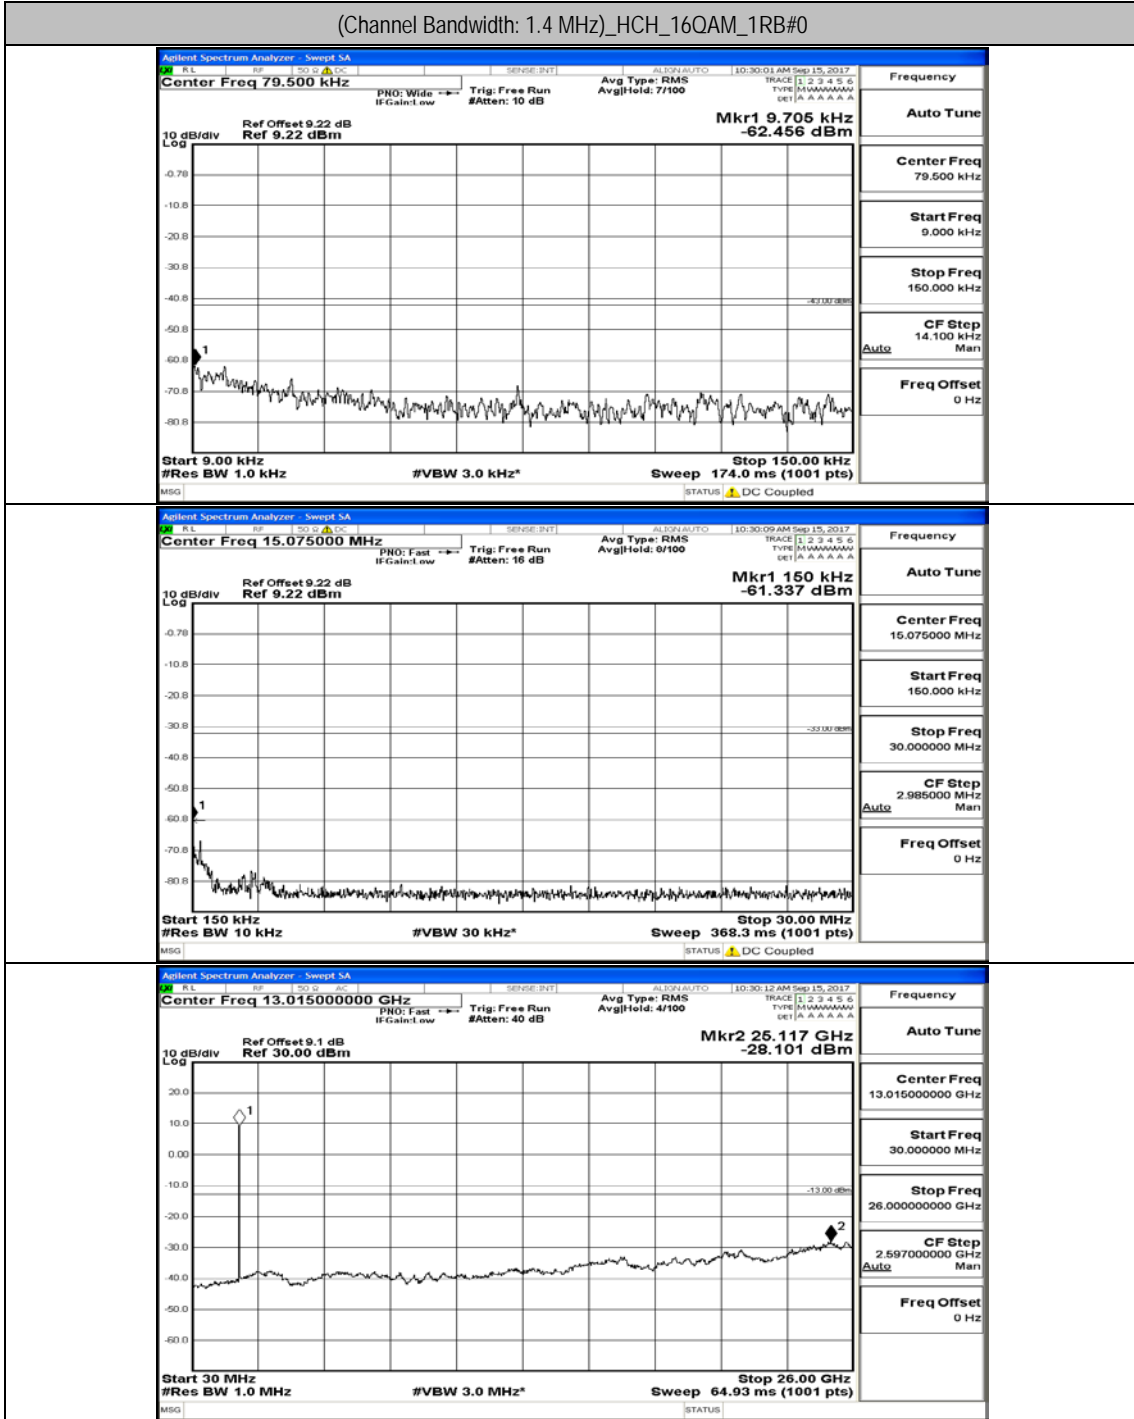

Appendix A.5: Conducted Spurious Emission

Test Graphs

Channel Bandwidth: 1.4 MHz

(Channel Bandwidth: 1.4 MHz)_MCH_QPSK_1RB#0

(Channel Bandwidth: 1.4 MHz)_HCH_QPSK_1RB#0

(Channel Bandwidth: 1.4 MHz)_LCH_16QAM_1RB#0

(Channel Bandwidth: 1.4 MHz)_MCH_16QAM_1RB#0

(Channel Bandwidth: 1.4 MHz)_HCH_16QAM_1RB#0

Channel Bandwidth: 3 MHz

(Channel Bandwidth: 3 MHz)_LCH_QPSK_1RB#0

(Channel Bandwidth: 3 MHz)_MCH_QPSK_1RB#0

(Channel Bandwidth: 3 MHz)_HCH_QPSK_1RB#0

(Channel Bandwidth: 3 MHz)_LCH_16QAM_1RB#0

(Channel Bandwidth: 3 MHz)_MCH_16QAM_1RB#0

(Channel Bandwidth: 3 MHz)_HCH_16QAM_1RB#0

Channel Bandwidth: 5 MHz

(Channel Bandwidth: 5 MHz)_LCH_QPSK_1RB#0

(Channel Bandwidth: 5 MHz)_MCH_QPSK_1RB#0