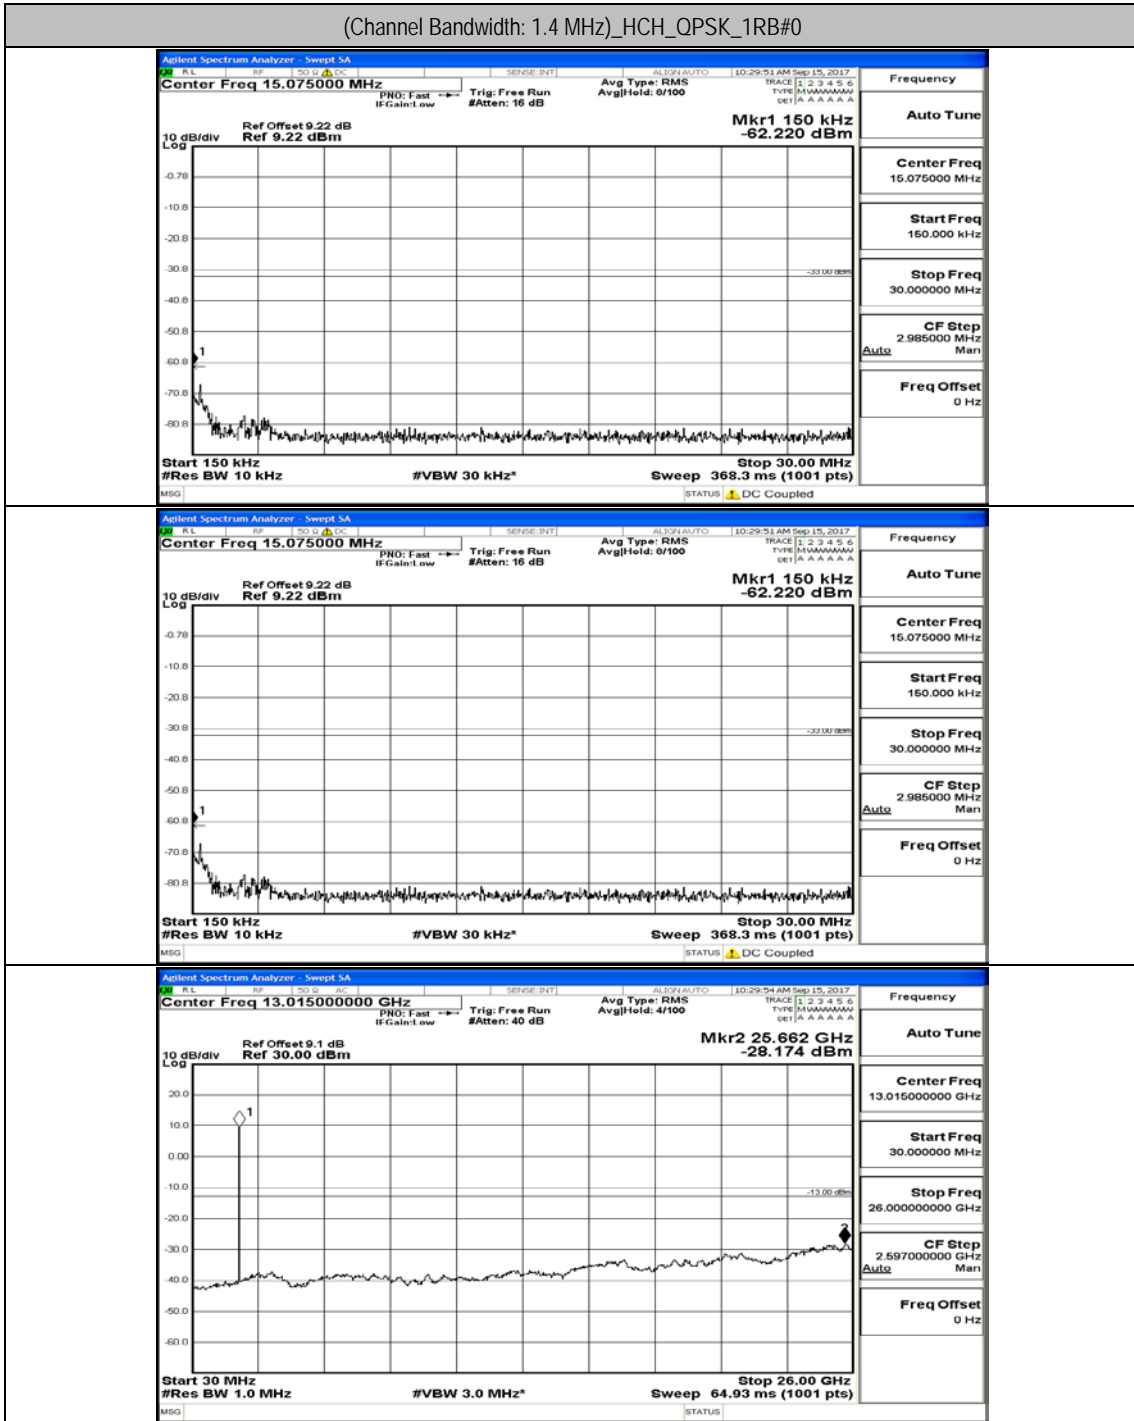

Appendix A.5: Conducted Spurious Emission

Test Graphs

Channel Bandwidth: 1.4 MHz

(Channel Bandwidth: 1.4 MHz)_MCH_QPSK_1RB#0

(Channel Bandwidth: 1.4 MHz)_HCH_QPSK_1RB#0

(Channel Bandwidth: 1.4 MHz)_LCH_16QAM_1RB#0

(Channel Bandwidth: 1.4 MHz)_MCH_16QAM_1RB#0

(Channel Bandwidth: 1.4 MHz)_HCH_16QAM_1RB#0

Channel Bandwidth: 3 MHz

(Channel Bandwidth: 3 MHz)_LCH_QPSK_1RB#0

(Channel Bandwidth: 3 MHz)_MCH_QPSK_1RB#0

(Channel Bandwidth: 3 MHz)_HCH_QPSK_1RB#0

(Channel Bandwidth: 3 MHz)_LCH_16QAM_1RB#0

(Channel Bandwidth: 3 MHz)_MCH_16QAM_1RB#0

(Channel Bandwidth: 3 MHz)_HCH_16QAM_1RB#0

Channel Bandwidth: 5 MHz

(Channel Bandwidth: 5 MHz)_LCH_QPSK_1RB#0

(Channel Bandwidth: 5 MHz)_MCH_QPSK_1RB#0