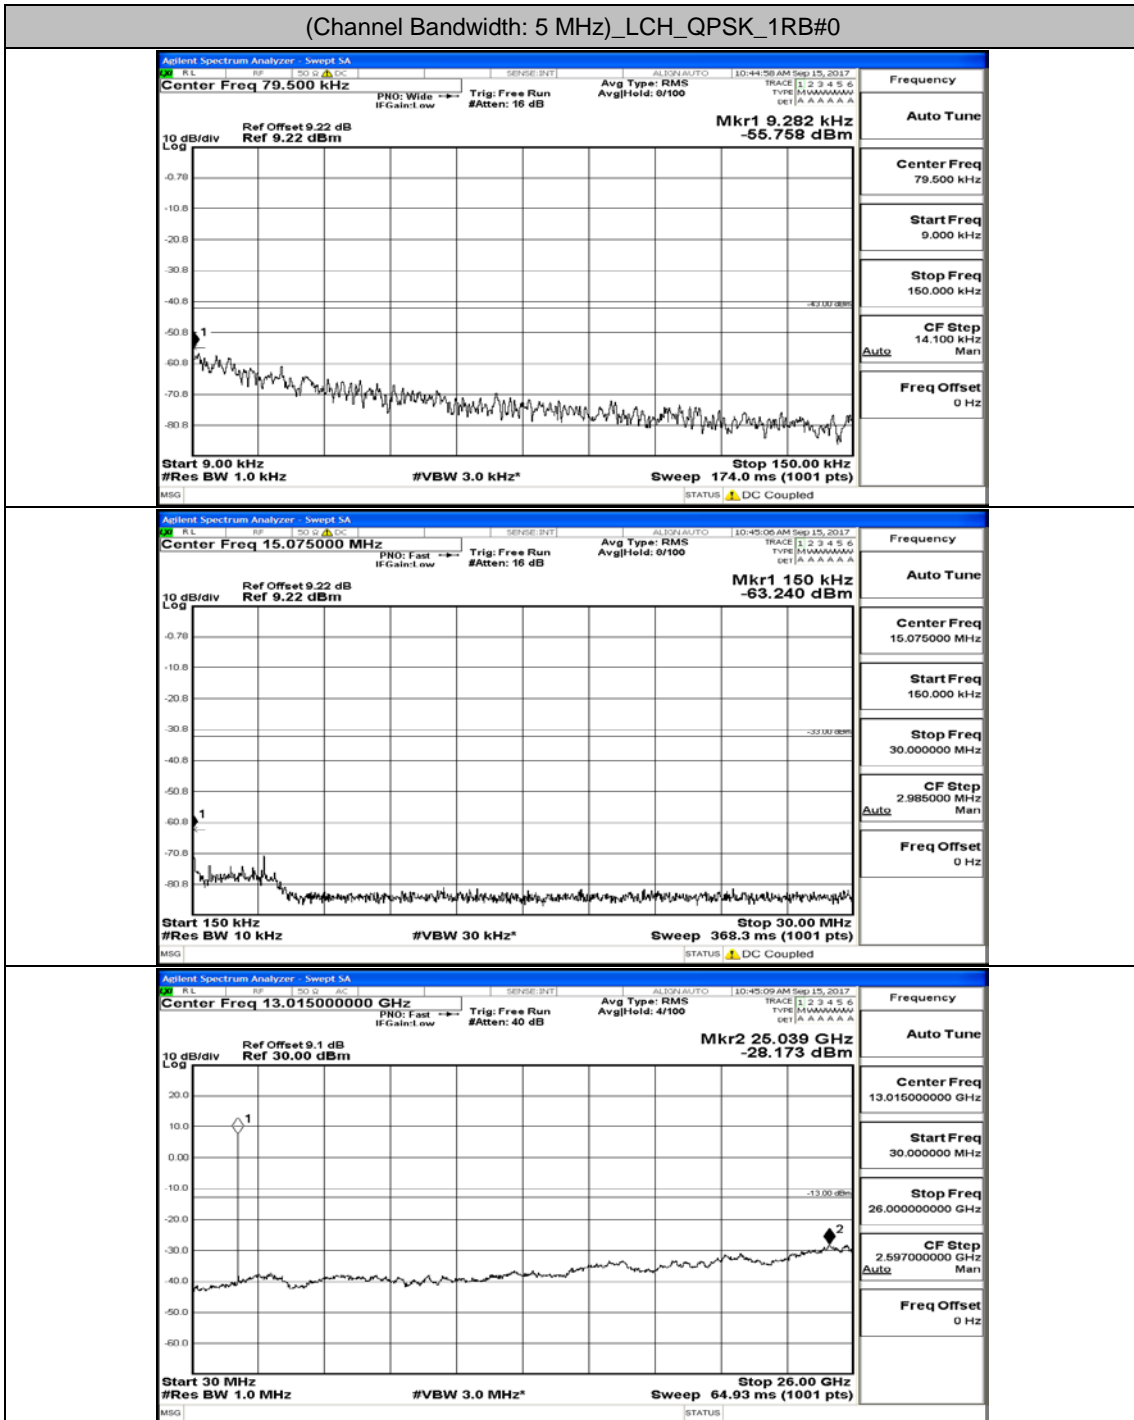

Appendix A.5: Conducted Spurious Emission

Test Graphs

Channel Bandwidth: 1.4 MHz

(Channel Bandwidth: 1.4 MHz)_MCH_QPSK_1RB#0

(Channel Bandwidth: 1.4 MHz)_HCH_QPSK_1RB#0

(Channel Bandwidth: 1.4 MHz)_LCH_16QAM_1RB#0

(Channel Bandwidth: 3 MHz)_LCH_16QAM_1RB#0

(Channel Bandwidth: 3 MHz)_MCH_16QAM_1RB#0

(Channel Bandwidth: 3 MHz)_HCH_16QAM_1RB#0

Channel Bandwidth: 5 MHz

(Channel Bandwidth: 5 MHz)_LCH_QPSK_1RB#0

(Channel Bandwidth: 5 MHz)_MCH_QPSK_1RB#0

(Channel Bandwidth: 5 MHz)_HCH_QPSK_1RB#0

(Channel Bandwidth: 5 MHz)_LCH_16QAM_1RB#0

(Channel Bandwidth: 5 MHz)_MCH_16QAM_1RB#0

(Channel Bandwidth: 5 MHz)_HCH_16QAM_1RB#0

Channel Bandwidth: 10 MHz

Channel Bandwidth: 10 MHz_MCH_QPSK_1RB#0