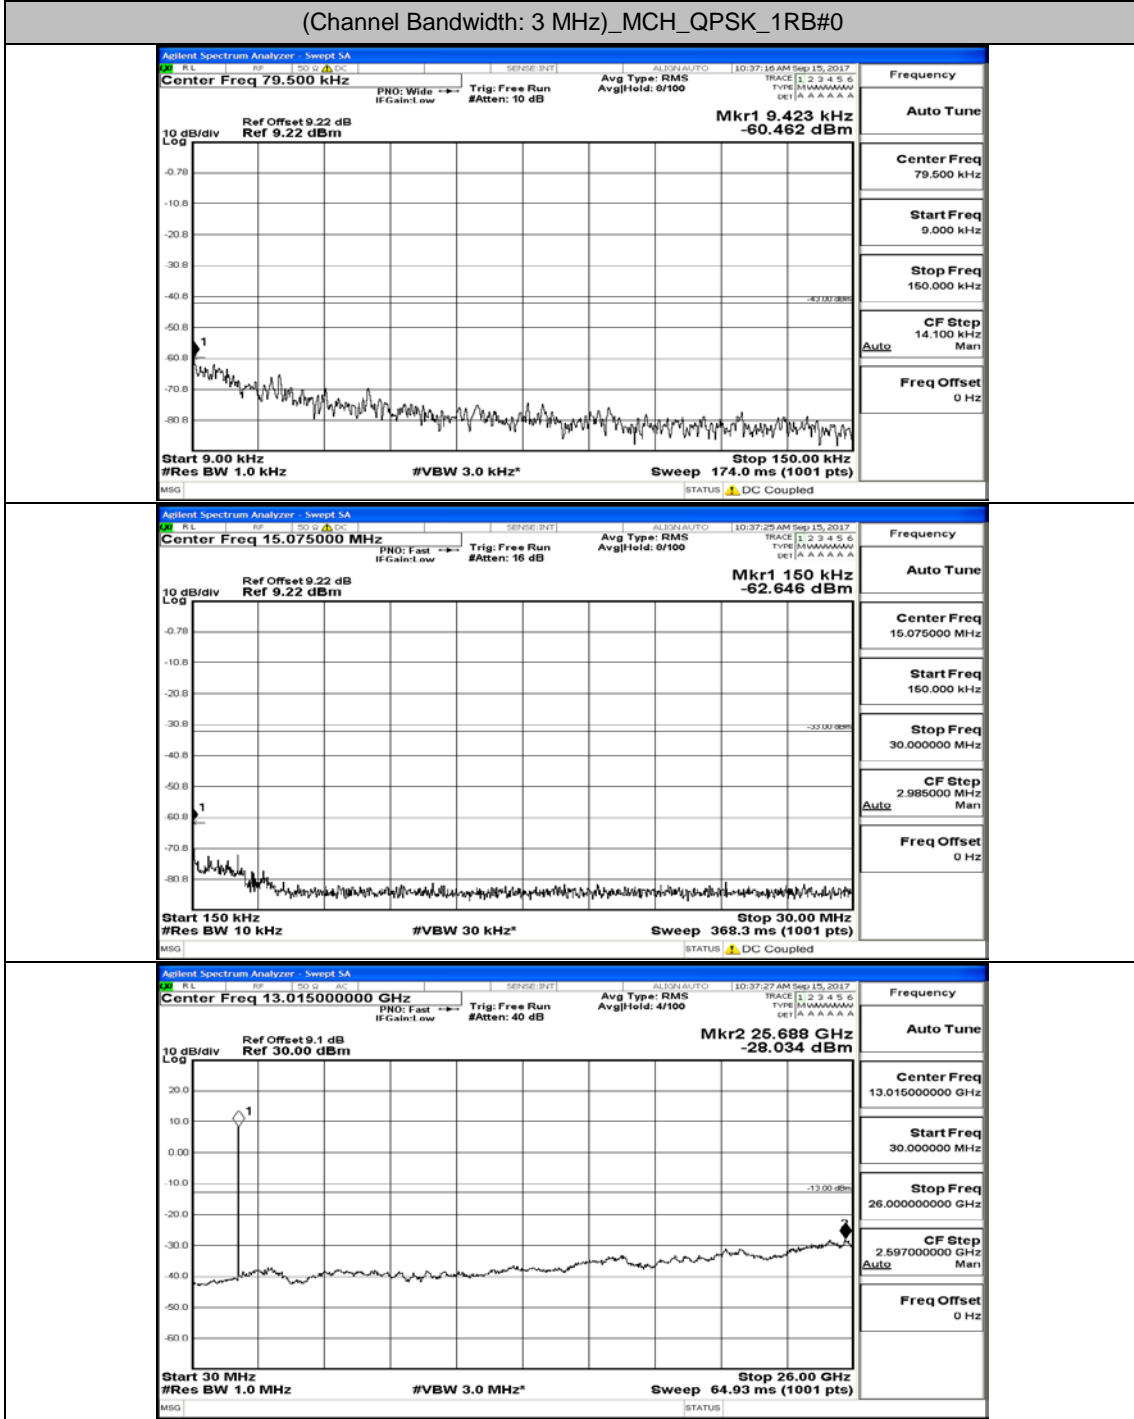

Appendix A.5: Conducted Spurious Emission

Test Graphs

Channel Bandwidth: 1.4 MHz

(Channel Bandwidth: 1.4 MHz)_MCH_QPSK_1RB#0

(Channel Bandwidth: 1.4 MHz)_HCH_QPSK_1RB#0

(Channel Bandwidth: 1.4 MHz)_LCH_16QAM_1RB#0

(Channel Bandwidth: 1.4 MHz)_MCH_16QAM_1RB#0

(Channel Bandwidth: 1.4 MHz)_HCH_16QAM_1RB#0

Channel Bandwidth: 3 MHz

(Channel Bandwidth: 3 MHz)_LCH_QPSK_1RB#0

(Channel Bandwidth: 3 MHz)_MCH_QPSK_1RB#0

(Channel Bandwidth: 3 MHz)_HCH_QPSK_1RB#0

(Channel Bandwidth: 3 MHz)_LCH_16QAM_1RB#0

(Channel Bandwidth: 3 MHz)_MCH_16QAM_1RB#0

(Channel Bandwidth: 3 MHz)_HCH_16QAM_1RB#0

Channel Bandwidth: 5 MHz

(Channel Bandwidth: 5 MHz)_LCH_QPSK_1RB#0

(Channel Bandwidth: 5 MHz)_MCH_QPSK_1RB#0