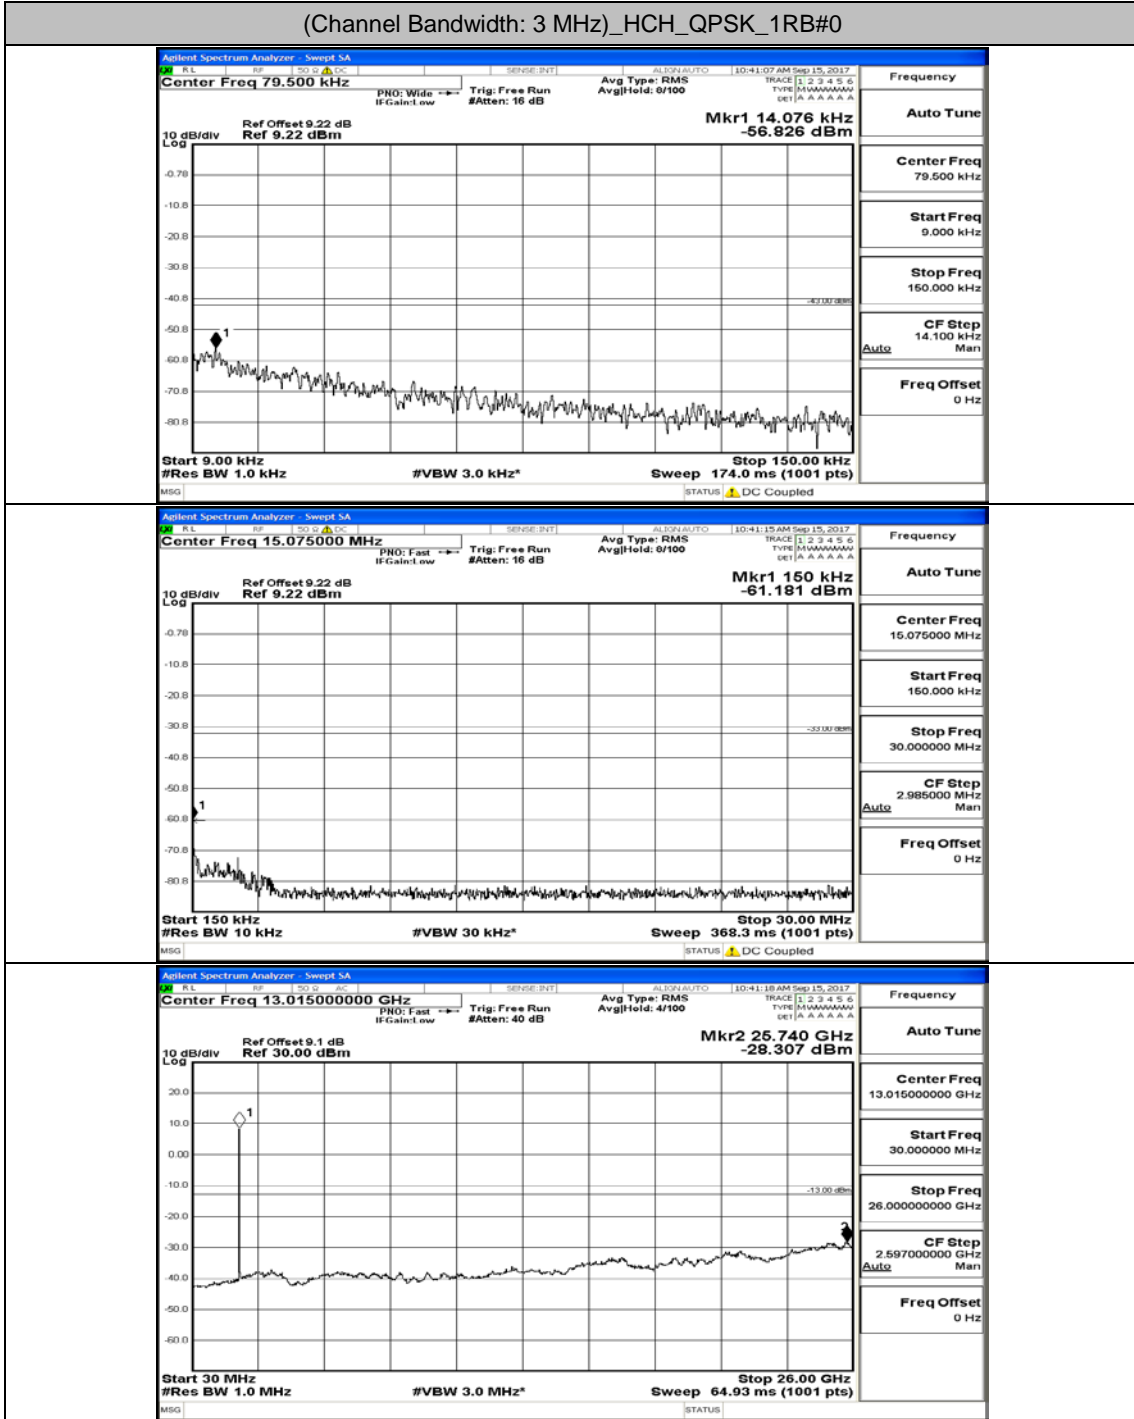

Appendix A.5: Conducted Spurious Emission

Test Graphs

Channel Bandwidth: 1.4 MHz

(Channel Bandwidth: 1.4 MHz)_MCH_QPSK_1RB#0

(Channel Bandwidth: 1.4 MHz)_HCH_QPSK_1RB#0

(Channel Bandwidth: 1.4 MHz)_LCH_16QAM_1RB#0

(Channel Bandwidth: 1.4 MHz)_MCH_16QAM_1RB#0

(Channel Bandwidth: 1.4 MHz)_HCH_16QAM_1RB#0

Channel Bandwidth: 3 MHz

(Channel Bandwidth: 3 MHz)_LCH_QPSK_1RB#0

(Channel Bandwidth: 3 MHz)_MCH_QPSK_1RB#0

(Channel Bandwidth: 3 MHz)_HCH_QPSK_1RB#0

(Channel Bandwidth: 3 MHz)_LCH_16QAM_1RB#0

(Channel Bandwidth: 3 MHz)_MCH_16QAM_1RB#0

(Channel Bandwidth: 3 MHz)_HCH_16QAM_1RB#0

Channel Bandwidth: 5 MHz

(Channel Bandwidth: 5 MHz)_LCH_QPSK_1RB#0

(Channel Bandwidth: 5 MHz)_MCH_QPSK_1RB#0