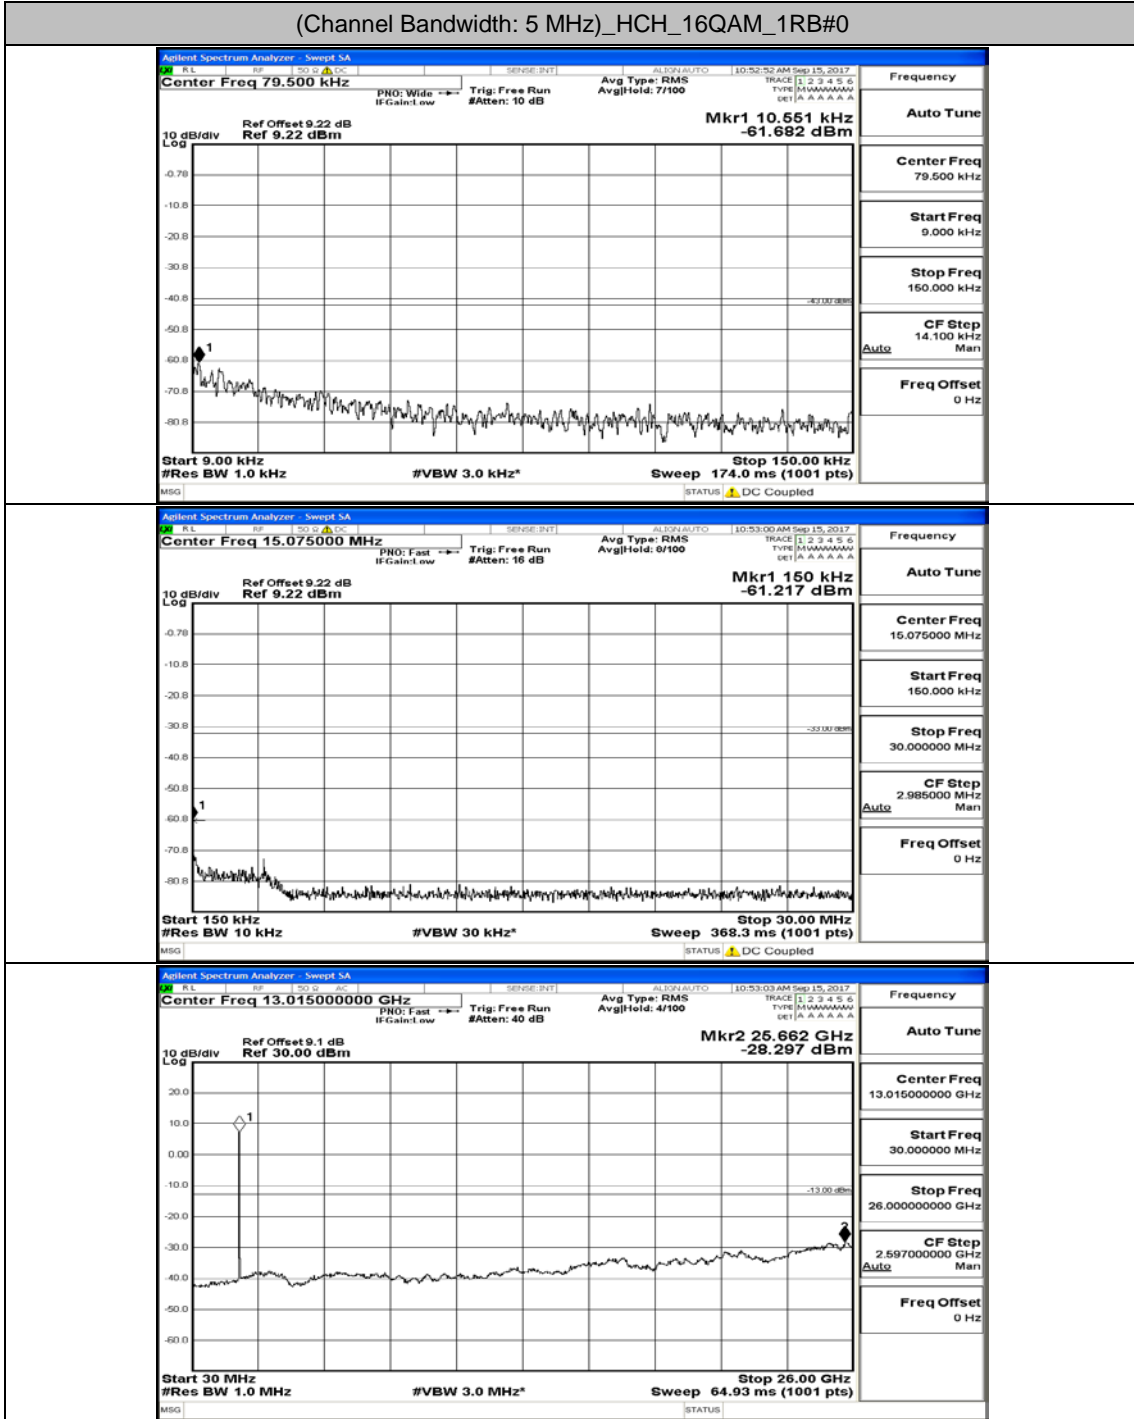

Appendix A.5: Conducted Spurious Emission

Test Graphs

Channel Bandwidth: 1.4 MHz

(Channel Bandwidth: 1.4 MHz)_MCH_QPSK_1RB#0

(Channel Bandwidth: 1.4 MHz)_HCH_QPSK_1RB#0

(Channel Bandwidth: 1.4 MHz)_LCH_16QAM_1RB#0

(Channel Bandwidth: 3 MHz)_LCH_16QAM_1RB#0

(Channel Bandwidth: 3 MHz)_MCH_16QAM_1RB#0

(Channel Bandwidth: 3 MHz)_HCH_16QAM_1RB#0

Channel Bandwidth: 5 MHz

(Channel Bandwidth: 5 MHz)_LCH_QPSK_1RB#0

(Channel Bandwidth: 5 MHz)_MCH_QPSK_1RB#0

(Channel Bandwidth: 5 MHz)_HCH_QPSK_1RB#0

(Channel Bandwidth: 5 MHz)_LCH_16QAM_1RB#0

(Channel Bandwidth: 5 MHz)_MCH_16QAM_1RB#0

(Channel Bandwidth: 5 MHz)_HCH_16QAM_1RB#0

Channel Bandwidth: 10 MHz

Channel Bandwidth: 10 MHz_MCH_QPSK_1RB#0