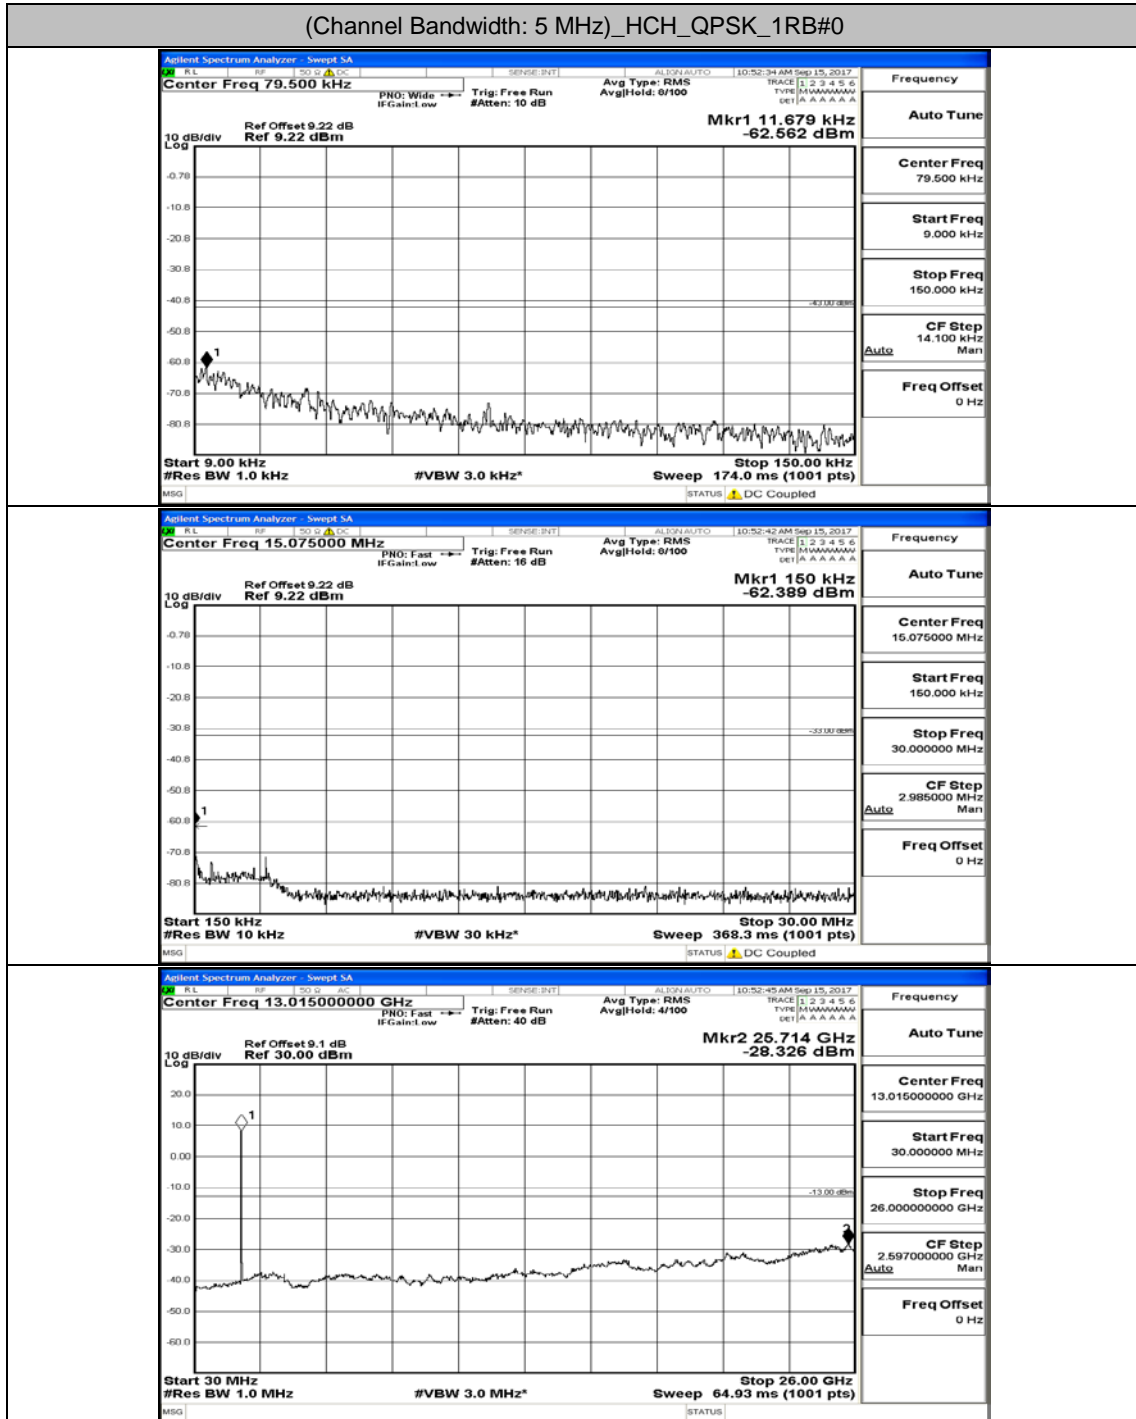

Appendix A.5: Conducted Spurious Emission

Test Graphs

Channel Bandwidth: 1.4 MHz

(Channel Bandwidth: 1.4 MHz)_MCH_QPSK_1RB#0

(Channel Bandwidth: 1.4 MHz)_HCH_QPSK_1RB#0

(Channel Bandwidth: 1.4 MHz)_LCH_16QAM_1RB#0

(Channel Bandwidth: 3 MHz)_LCH_16QAM_1RB#0

(Channel Bandwidth: 3 MHz)_MCH_16QAM_1RB#0

(Channel Bandwidth: 3 MHz)_HCH_16QAM_1RB#0

Channel Bandwidth: 5 MHz

(Channel Bandwidth: 5 MHz)_LCH_QPSK_1RB#0

(Channel Bandwidth: 5 MHz)_MCH_QPSK_1RB#0

(Channel Bandwidth: 5 MHz)_HCH_QPSK_1RB#0

(Channel Bandwidth: 5 MHz)_LCH_16QAM_1RB#0

(Channel Bandwidth: 5 MHz)_MCH_16QAM_1RB#0

(Channel Bandwidth: 5 MHz)_HCH_16QAM_1RB#0

Channel Bandwidth: 10 MHz

Channel Bandwidth: 10 MHz_MCH_QPSK_1RB#0