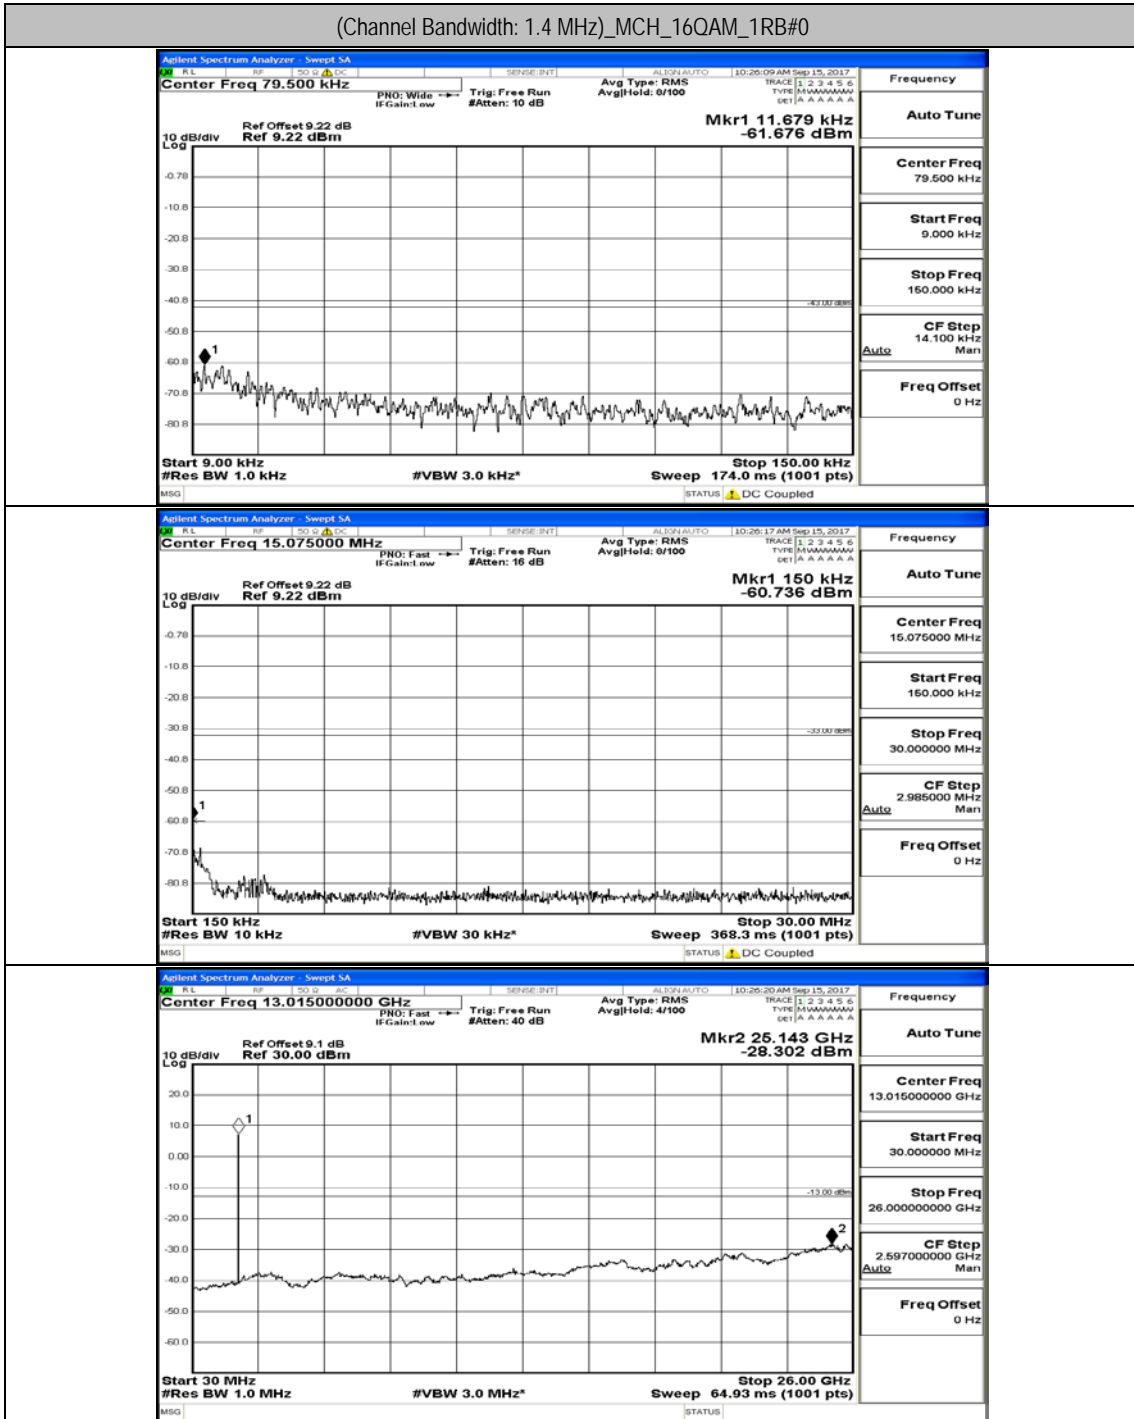

Appendix A.5: Conducted Spurious Emission

Test Graphs

Channel Bandwidth: 1.4 MHz

(Channel Bandwidth: 1.4 MHz)_MCH_QPSK_1RB#0

(Channel Bandwidth: 1.4 MHz)_HCH_QPSK_1RB#0

(Channel Bandwidth: 1.4 MHz)_LCH_16QAM_1RB#0

(Channel Bandwidth: 1.4 MHz)_MCH_16QAM_1RB#0

(Channel Bandwidth: 1.4 MHz)_HCH_16QAM_1RB#0

Channel Bandwidth: 3 MHz

(Channel Bandwidth: 3 MHz)_LCH_QPSK_1RB#0

(Channel Bandwidth: 3 MHz)_MCH_QPSK_1RB#0

(Channel Bandwidth: 3 MHz)_HCH_QPSK_1RB#0

(Channel Bandwidth: 3 MHz)_LCH_16QAM_1RB#0

(Channel Bandwidth: 3 MHz)_MCH_16QAM_1RB#0

(Channel Bandwidth: 3 MHz)_HCH_16QAM_1RB#0

Channel Bandwidth: 5 MHz

(Channel Bandwidth: 5 MHz)_LCH_QPSK_1RB#0

(Channel Bandwidth: 5 MHz)_MCH_QPSK_1RB#0