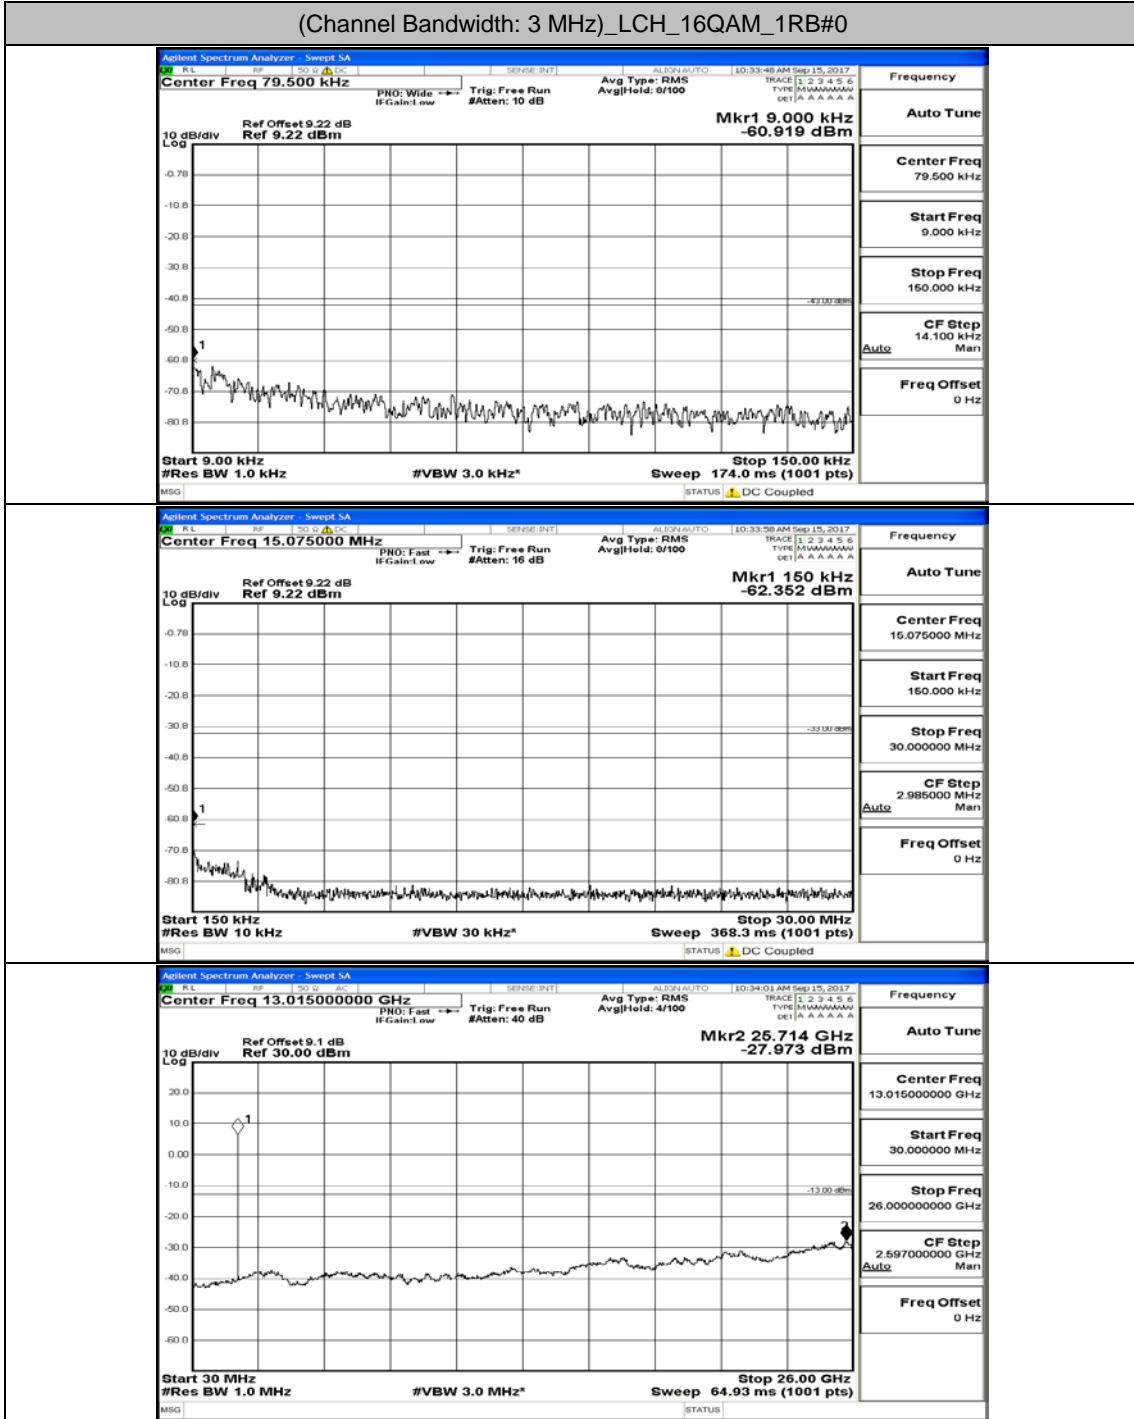

Appendix A.5: Conducted Spurious Emission

Test Graphs

Channel Bandwidth: 1.4 MHz

(Channel Bandwidth: 1.4 MHz)_MCH_QPSK_1RB#0

(Channel Bandwidth: 1.4 MHz)_HCH_QPSK_1RB#0

(Channel Bandwidth: 1.4 MHz)_LCH_16QAM_1RB#0

(Channel Bandwidth: 1.4 MHz)_MCH_16QAM_1RB#0

(Channel Bandwidth: 1.4 MHz)_HCH_16QAM_1RB#0

Channel Bandwidth: 3 MHz

(Channel Bandwidth: 3 MHz)_LCH_QPSK_1RB#0

(Channel Bandwidth: 3 MHz)_MCH_QPSK_1RB#0

(Channel Bandwidth: 3 MHz)_HCH_QPSK_1RB#0

(Channel Bandwidth: 3 MHz)_LCH_16QAM_1RB#0

(Channel Bandwidth: 3 MHz)_MCH_16QAM_1RB#0

(Channel Bandwidth: 3 MHz)_HCH_16QAM_1RB#0

Channel Bandwidth: 5 MHz

(Channel Bandwidth: 5 MHz)_LCH_QPSK_1RB#0

(Channel Bandwidth: 5 MHz)_MCH_QPSK_1RB#0