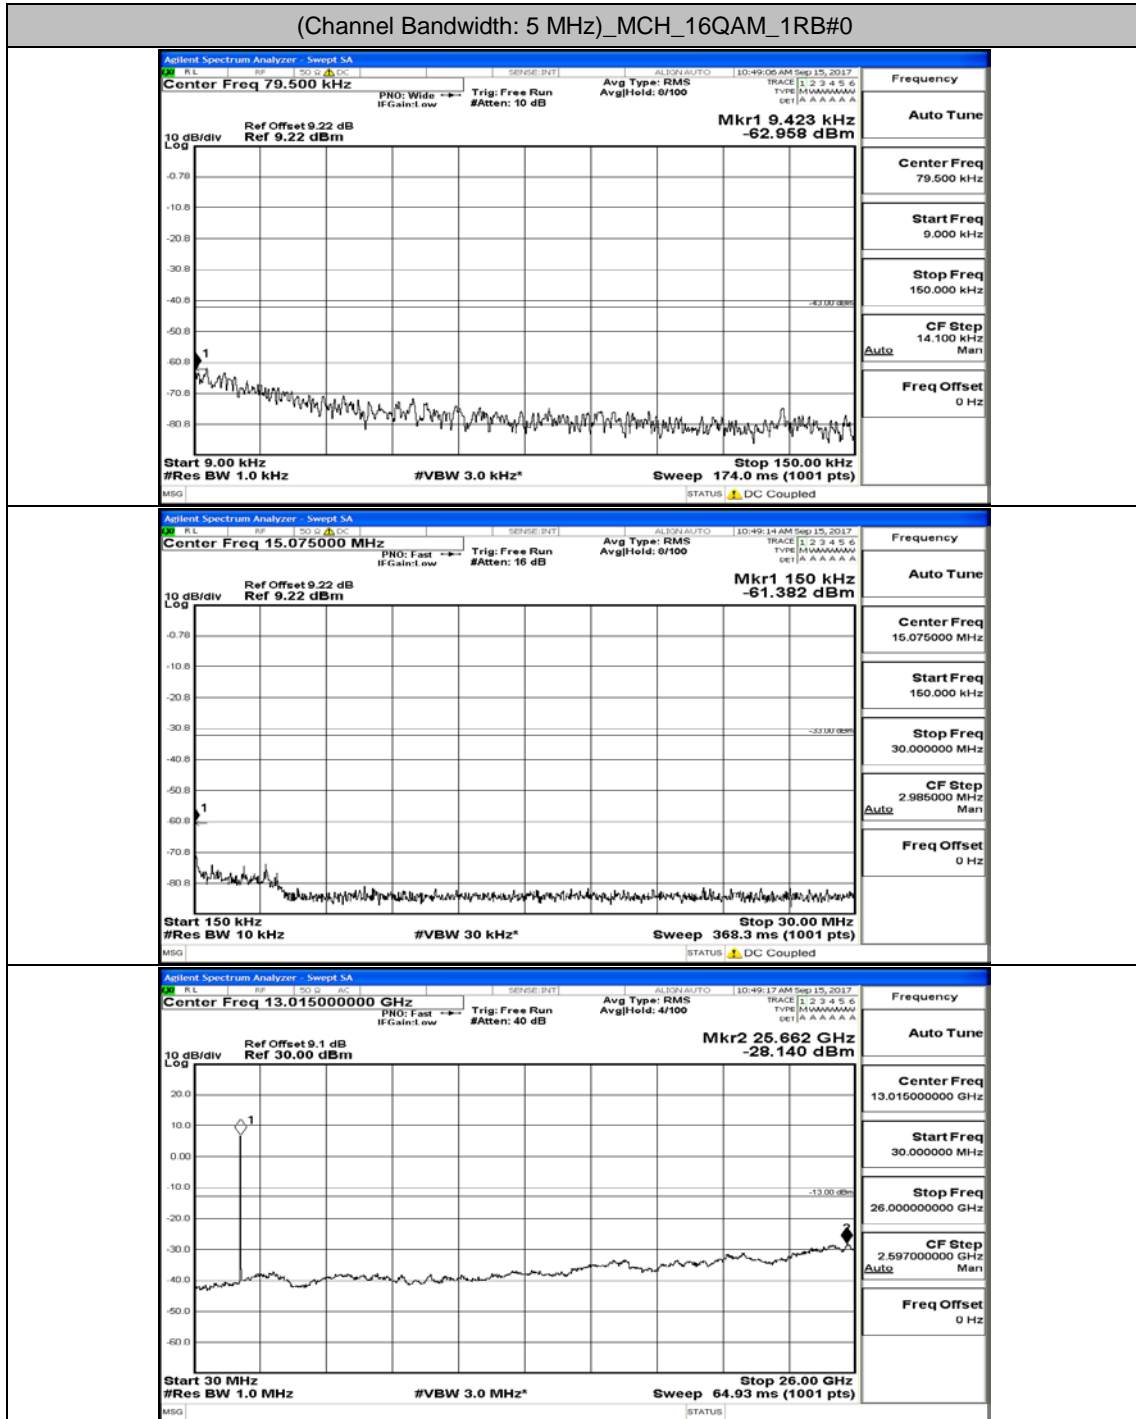

Appendix A.5: Conducted Spurious Emission

Test Graphs

Channel Bandwidth: 1.4 MHz

(Channel Bandwidth: 1.4 MHz)_MCH_QPSK_1RB#0

(Channel Bandwidth: 1.4 MHz)_HCH_QPSK_1RB#0

(Channel Bandwidth: 1.4 MHz)_LCH_16QAM_1RB#0

(Channel Bandwidth: 3 MHz)_LCH_16QAM_1RB#0

(Channel Bandwidth: 3 MHz)_MCH_16QAM_1RB#0

(Channel Bandwidth: 3 MHz)_HCH_16QAM_1RB#0

Channel Bandwidth: 5 MHz

(Channel Bandwidth: 5 MHz)_LCH_QPSK_1RB#0

(Channel Bandwidth: 5 MHz)_MCH_QPSK_1RB#0

(Channel Bandwidth: 5 MHz)_HCH_QPSK_1RB#0

(Channel Bandwidth: 5 MHz)_LCH_16QAM_1RB#0

(Channel Bandwidth: 5 MHz)_MCH_16QAM_1RB#0

(Channel Bandwidth: 5 MHz)_HCH_16QAM_1RB#0

Channel Bandwidth: 10 MHz

Channel Bandwidth: 10 MHz_MCH_QPSK_1RB#0