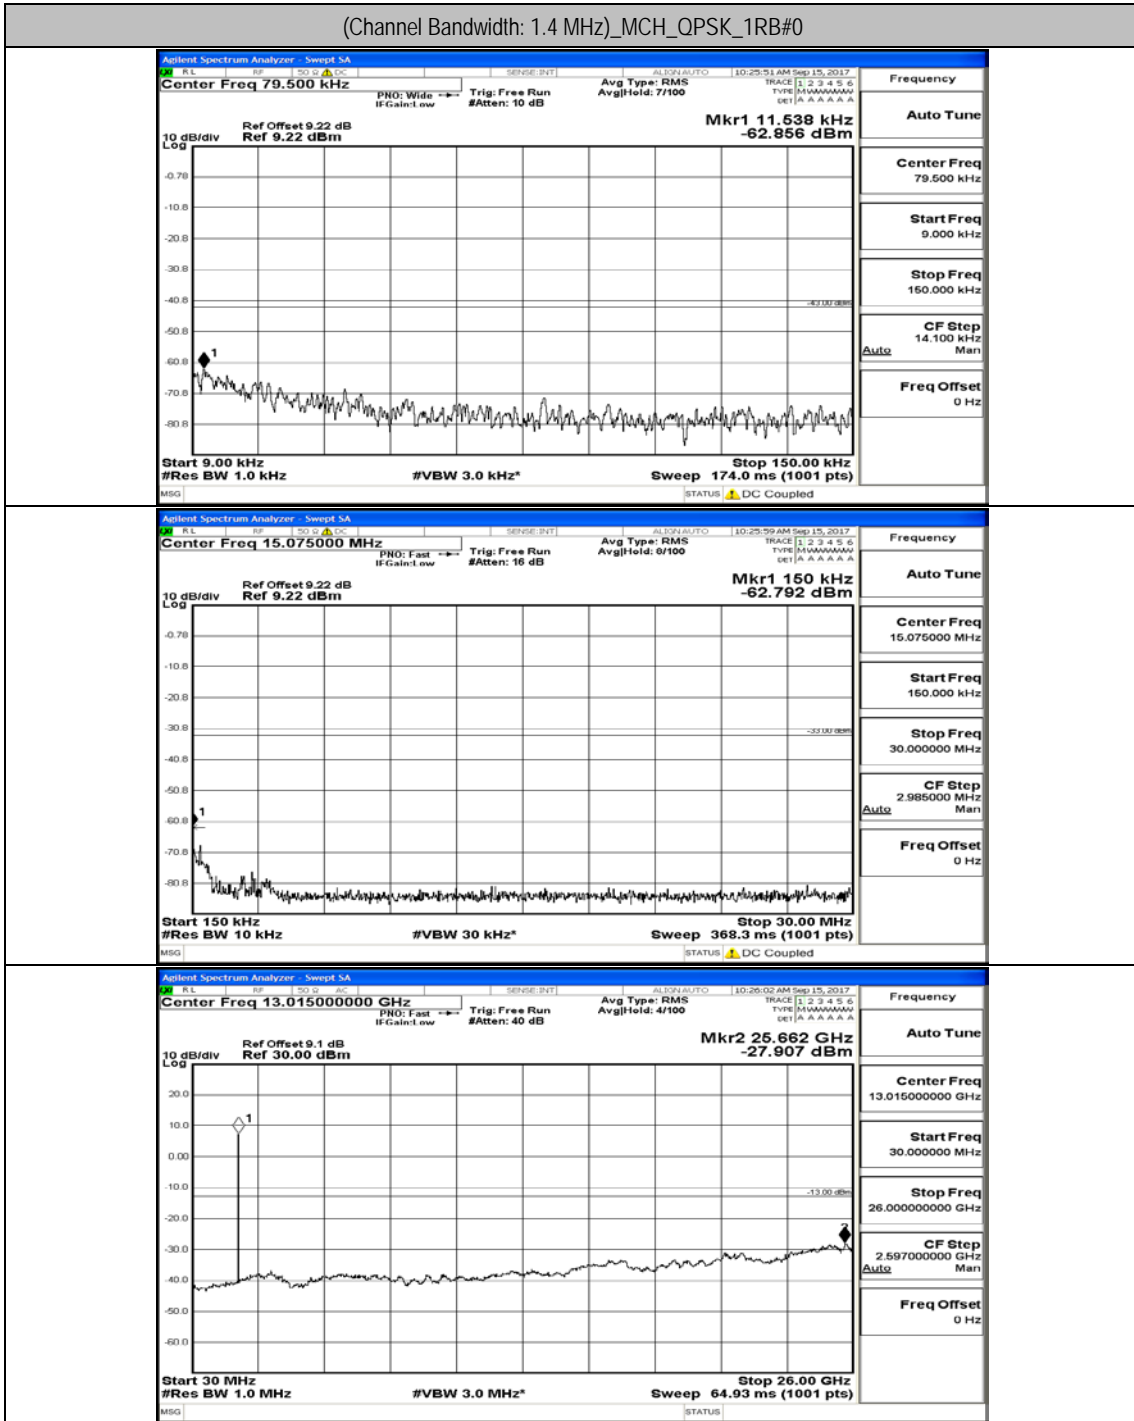

Appendix A.5: Conducted Spurious Emission

Test Graphs

Channel Bandwidth: 1.4 MHz

(Channel Bandwidth: 1.4 MHz)_MCH_QPSK_1RB#0

(Channel Bandwidth: 1.4 MHz)_HCH_QPSK_1RB#0

(Channel Bandwidth: 1.4 MHz)_LCH_16QAM_1RB#0

(Channel Bandwidth: 1.4 MHz)_MCH_16QAM_1RB#0

(Channel Bandwidth: 1.4 MHz)_HCH_16QAM_1RB#0

Channel Bandwidth: 3 MHz

(Channel Bandwidth: 3 MHz)_LCH_QPSK_1RB#0

(Channel Bandwidth: 3 MHz)_MCH_QPSK_1RB#0

(Channel Bandwidth: 3 MHz)_HCH_QPSK_1RB#0

(Channel Bandwidth: 3 MHz)_LCH_16QAM_1RB#0

(Channel Bandwidth: 3 MHz)_MCH_16QAM_1RB#0

(Channel Bandwidth: 3 MHz)_HCH_16QAM_1RB#0

Channel Bandwidth: 5 MHz

(Channel Bandwidth: 5 MHz)_LCH_QPSK_1RB#0

(Channel Bandwidth: 5 MHz)_MCH_QPSK_1RB#0