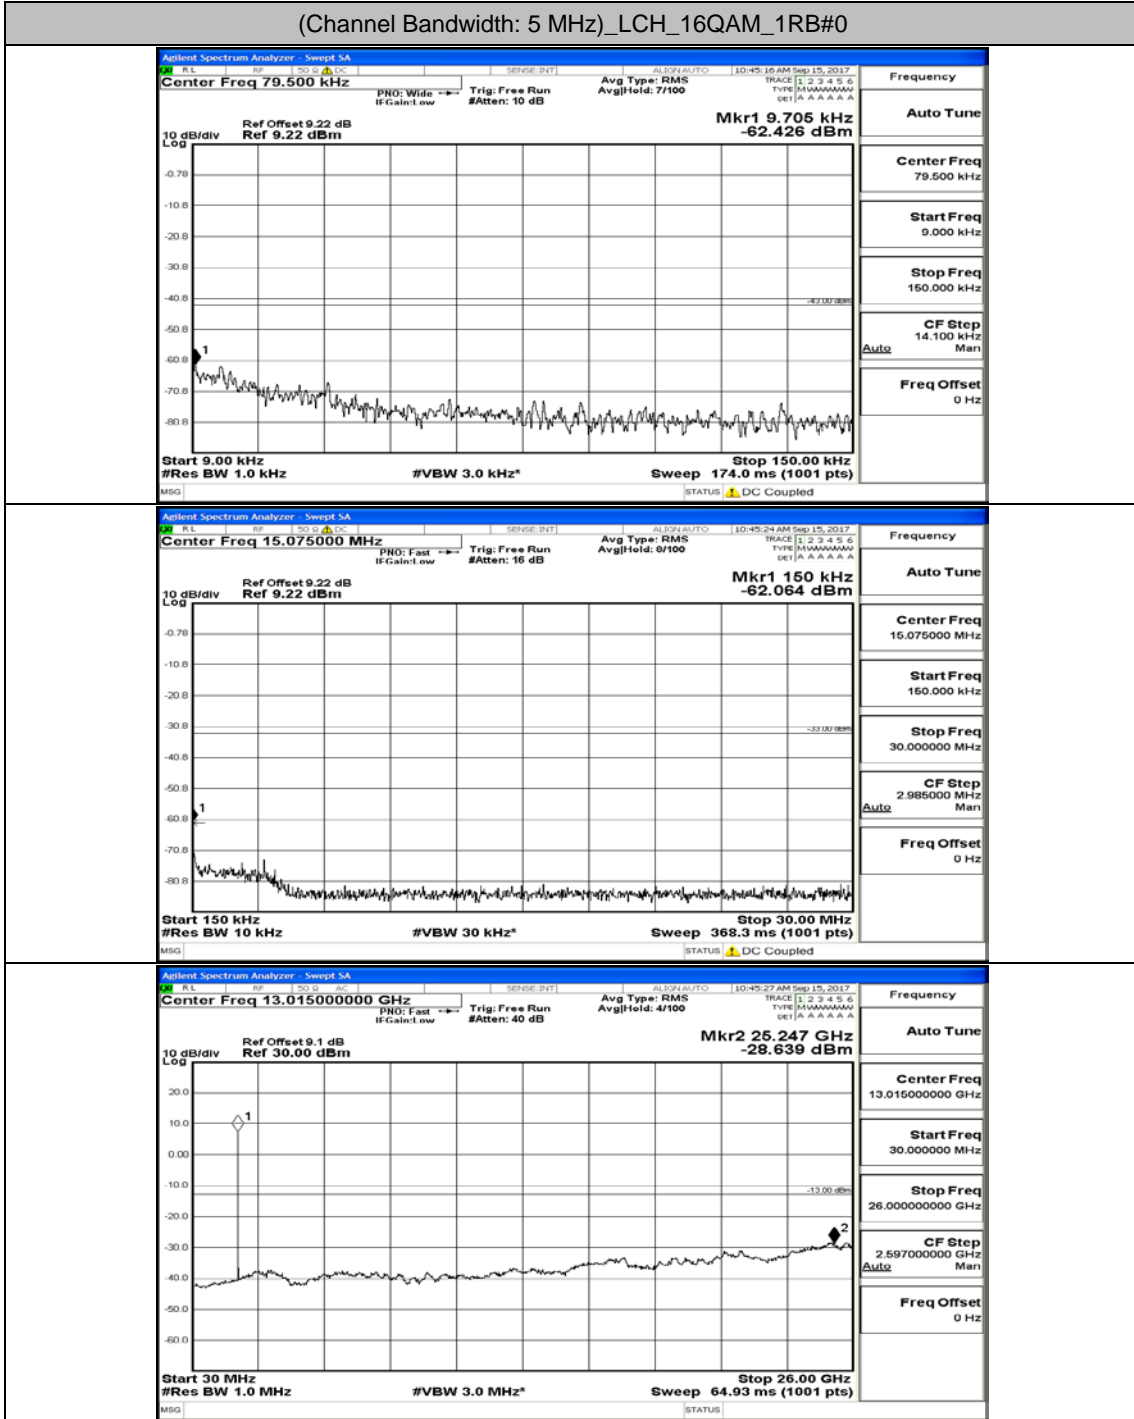

Appendix A.5: Conducted Spurious Emission

Test Graphs

Channel Bandwidth: 1.4 MHz

(Channel Bandwidth: 1.4 MHz)_MCH_QPSK_1RB#0

(Channel Bandwidth: 1.4 MHz)_HCH_QPSK_1RB#0

(Channel Bandwidth: 1.4 MHz)_LCH_16QAM_1RB#0

(Channel Bandwidth: 1.4 MHz)_MCH_16QAM_1RB#0

(Channel Bandwidth: 1.4 MHz)_HCH_16QAM_1RB#0

Channel Bandwidth: 3 MHz

(Channel Bandwidth: 3 MHz)_LCH_QPSK_1RB#0

(Channel Bandwidth: 3 MHz)_MCH_QPSK_1RB#0

(Channel Bandwidth: 3 MHz)_HCH_QPSK_1RB#0

(Channel Bandwidth: 3 MHz)_LCH_16QAM_1RB#0

(Channel Bandwidth: 3 MHz)_MCH_16QAM_1RB#0

(Channel Bandwidth: 3 MHz)_HCH_16QAM_1RB#0

Channel Bandwidth: 5 MHz

(Channel Bandwidth: 5 MHz)_LCH_QPSK_1RB#0

(Channel Bandwidth: 5 MHz)_MCH_QPSK_1RB#0

(Channel Bandwidth: 5 MHz)_HCH_QPSK_1RB#0

(Channel Bandwidth: 5 MHz)_LCH_16QAM_1RB#0

(Channel Bandwidth: 5 MHz)_MCH_16QAM_1RB#0

(Channel Bandwidth: 5 MHz)_HCH_16QAM_1RB#0

Channel Bandwidth: 10 MHz

Channel Bandwidth: 10 MHz_MCH_QPSK_1RB#0