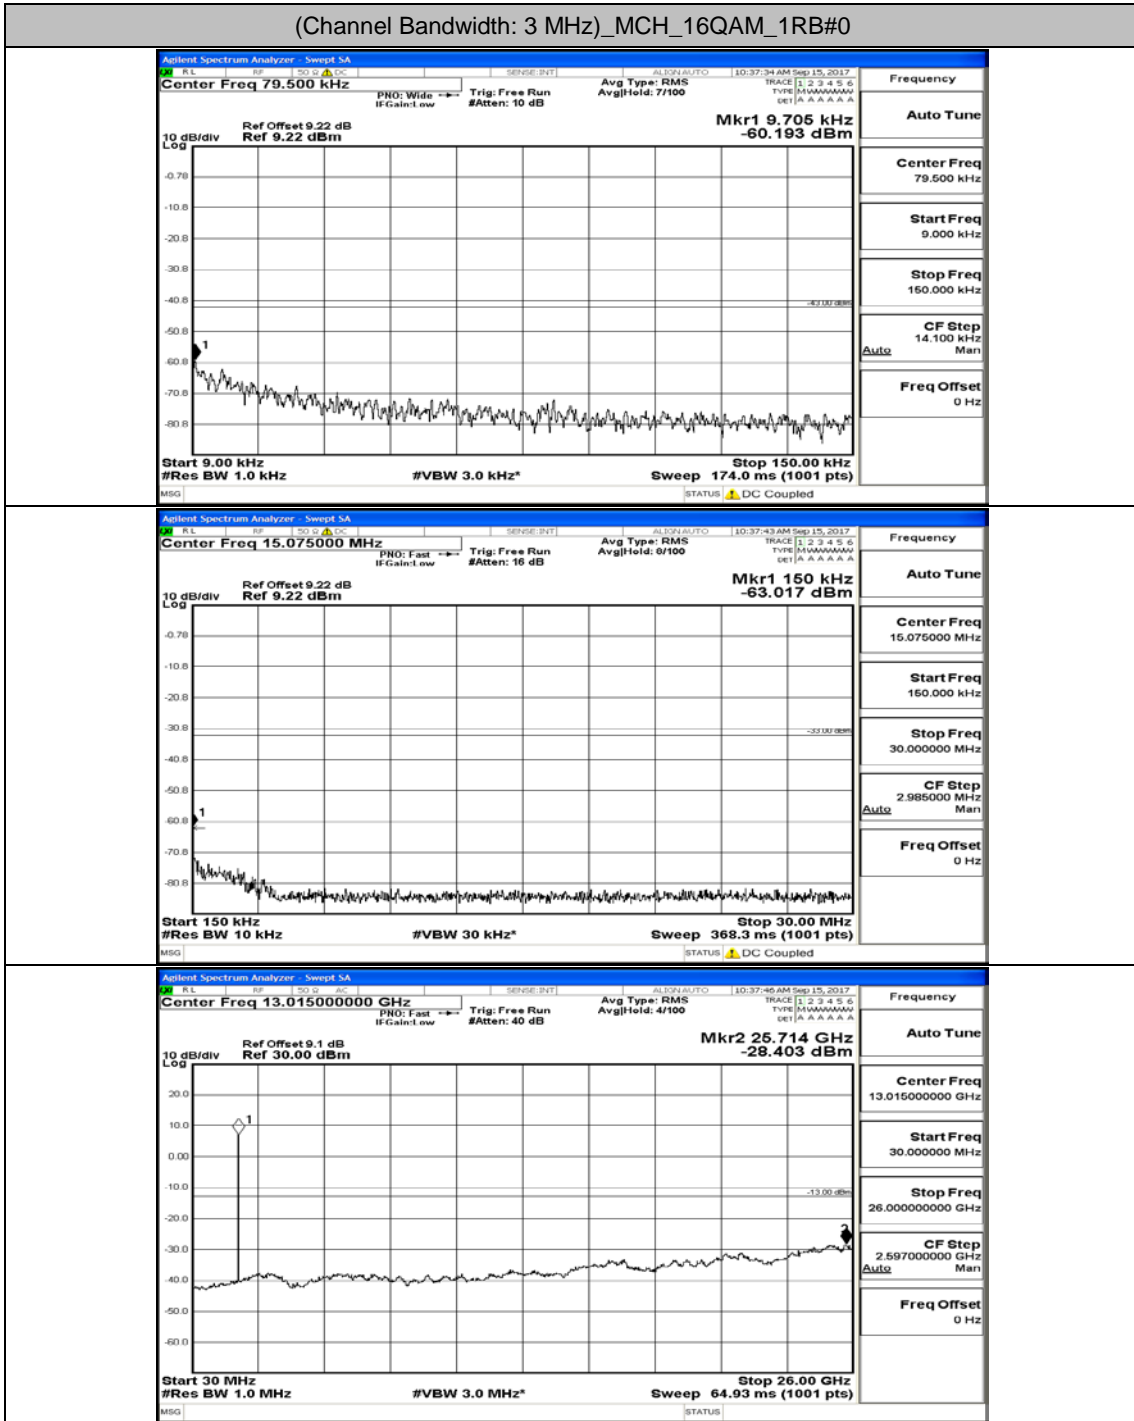

Appendix A.5: Conducted Spurious Emission

Test Graphs

Channel Bandwidth: 1.4 MHz

(Channel Bandwidth: 1.4 MHz)_MCH_QPSK_1RB#0

(Channel Bandwidth: 1.4 MHz)_HCH_QPSK_1RB#0

(Channel Bandwidth: 1.4 MHz)_LCH_16QAM_1RB#0

(Channel Bandwidth: 1.4 MHz)_MCH_16QAM_1RB#0

(Channel Bandwidth: 1.4 MHz)_HCH_16QAM_1RB#0

Channel Bandwidth: 3 MHz

(Channel Bandwidth: 3 MHz)_LCH_QPSK_1RB#0

(Channel Bandwidth: 3 MHz)_MCH_QPSK_1RB#0

(Channel Bandwidth: 3 MHz)_HCH_QPSK_1RB#0

(Channel Bandwidth: 3 MHz)_LCH_16QAM_1RB#0

(Channel Bandwidth: 3 MHz)_MCH_16QAM_1RB#0

(Channel Bandwidth: 3 MHz)_HCH_16QAM_1RB#0

Channel Bandwidth: 5 MHz

(Channel Bandwidth: 5 MHz)_LCH_QPSK_1RB#0

(Channel Bandwidth: 5 MHz)_MCH_QPSK_1RB#0