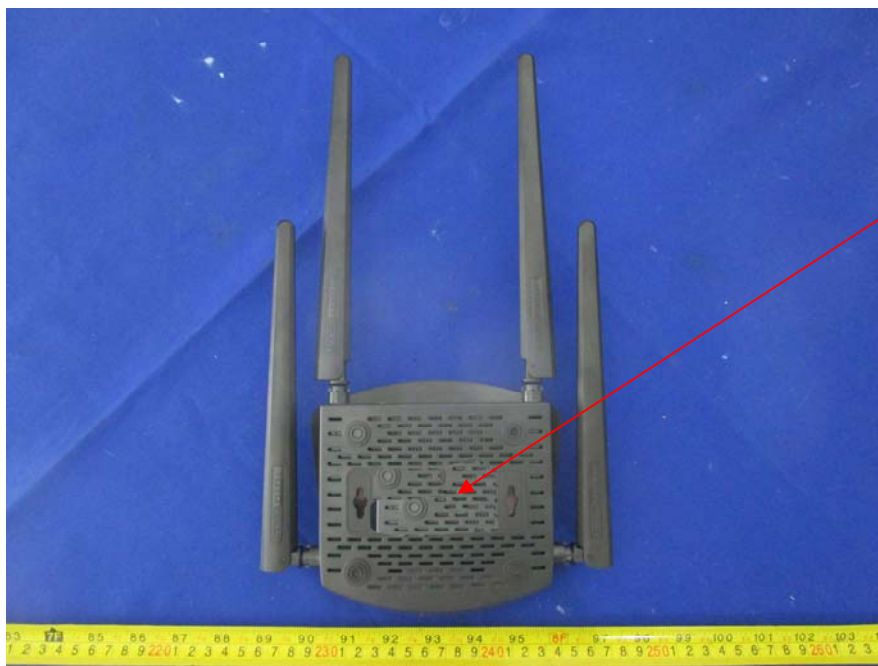

EXHIBIT A - FCC ID LABELING AND LOCATION

FCC ID Label

TOTO LINK The Smartest Network Device		AC1200 Wireless Dual Band Router	
Model No.: A800R Power: 9V=800mA Default Settings: IP: 192.168.0.1 User Name/Password: admin SSID: TOTOLINK_A800R TOTOLINK_A800R_5G FCC ID:X7DIP04339 Made in China	S/N		
  	MAC		
ZIONCOM ELECTRONICS (SHEN ZHEN) LTD. Building A1~A2.Lantian Science and Technology Park,Xinyu Road Xinqiao Henggang Block Shajing Street,Baoan District,Shenzhen City,China Trade Name/Mark: XXXXXX Full Postal Address: XXXXXX			

Proposed FCC ID Label Location

The label shown shall be permanently affixed at a conspicuous location on the device and be readily visible to the user at the time purchase (Labeling requirements per 2.925)