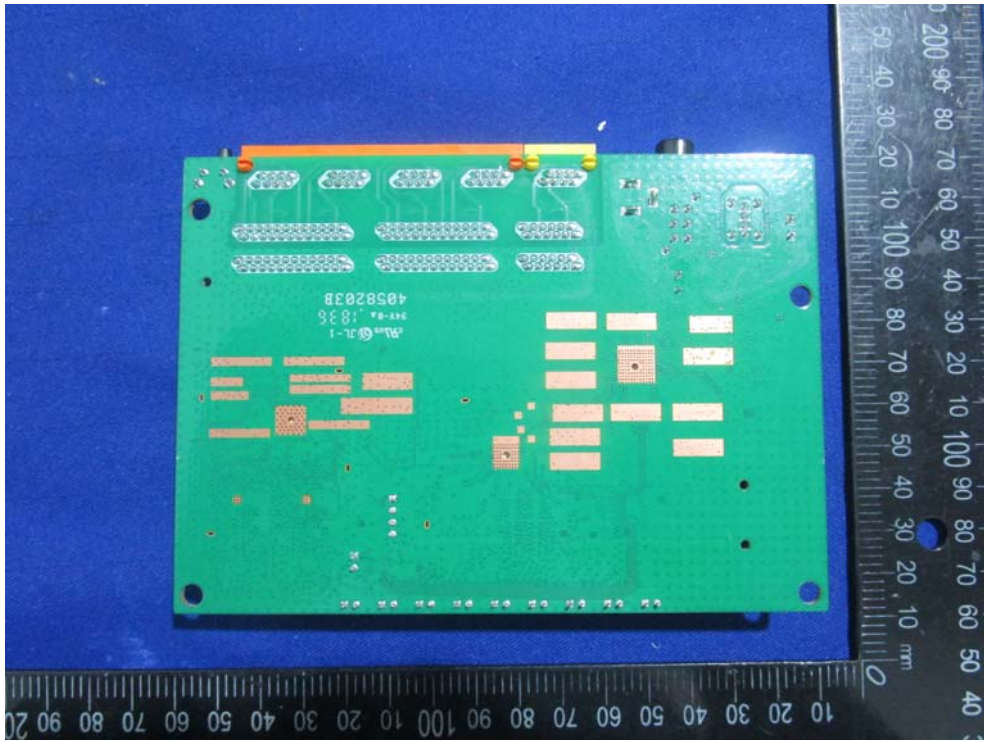

EXHIBIT C - EUT INTERNAL PHOTOGRAPHS

Model: A3002RU

main chip

5G WIFI ANT port

Model: A3002R