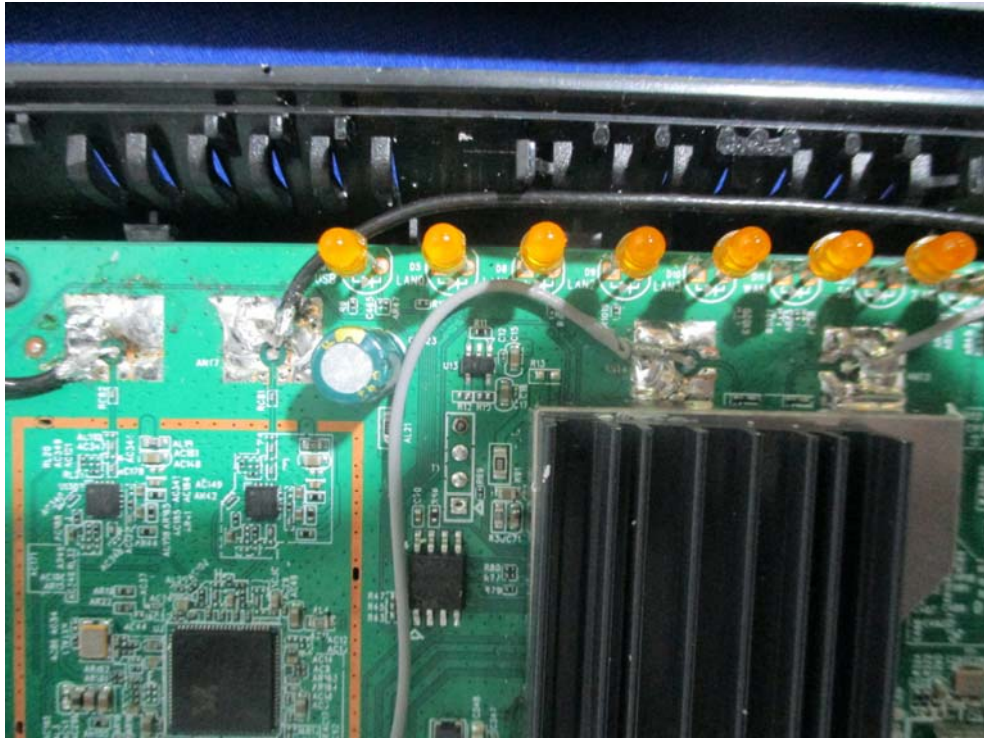

EXHIBIT C - EUT INTERNAL PHOTOGRAPHS

Model: A3002RU

main chip

5G WIFI ANT port

Model: A3002R