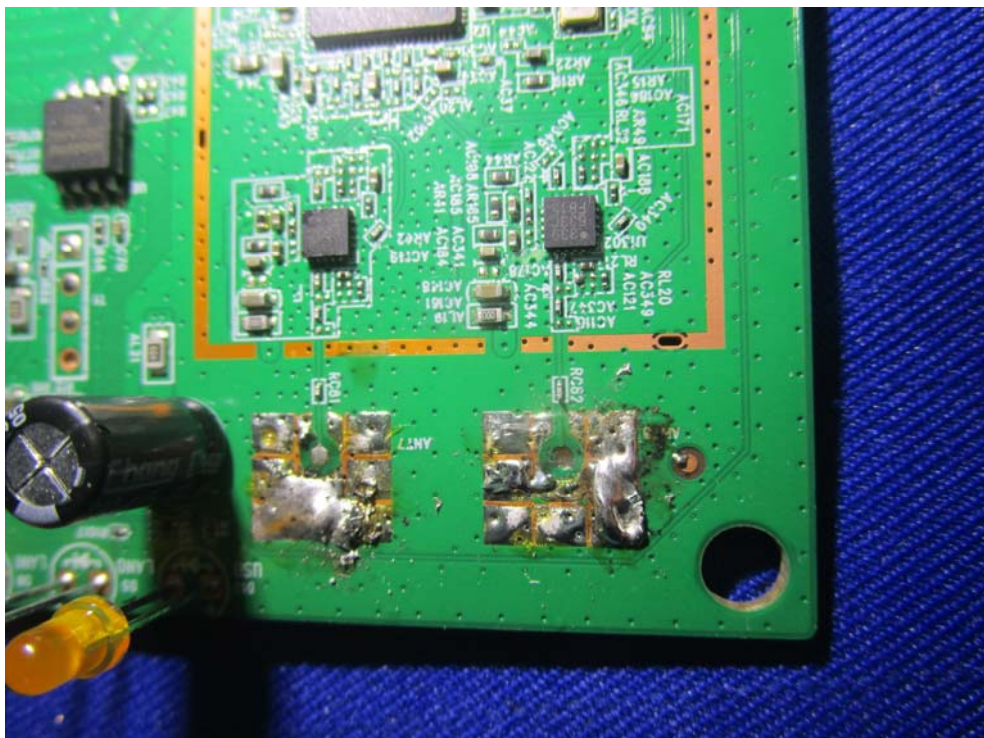

EXHIBIT C - EUT INTERNAL PHOTOGRAPHS

Model: A3002RU

main chip

5G WIFI ANT port

Model: A3002R