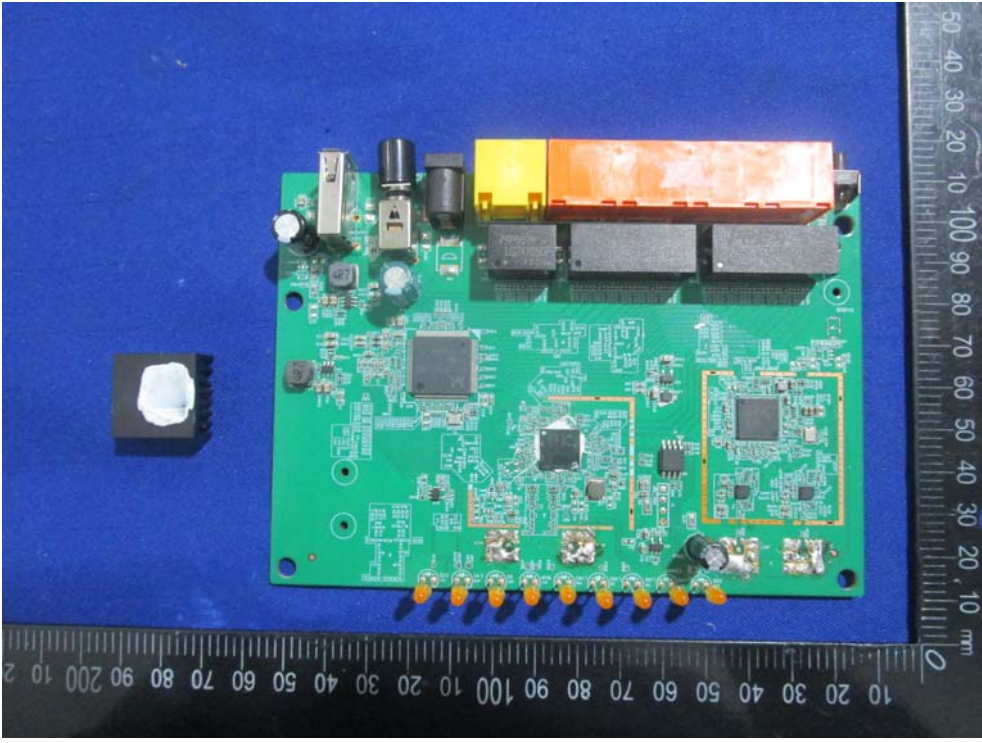

EXHIBIT C - EUT INTERNAL PHOTOGRAPHS

Model: A3002RU

main chip

5G WIFI ANT port

Model: A3002R