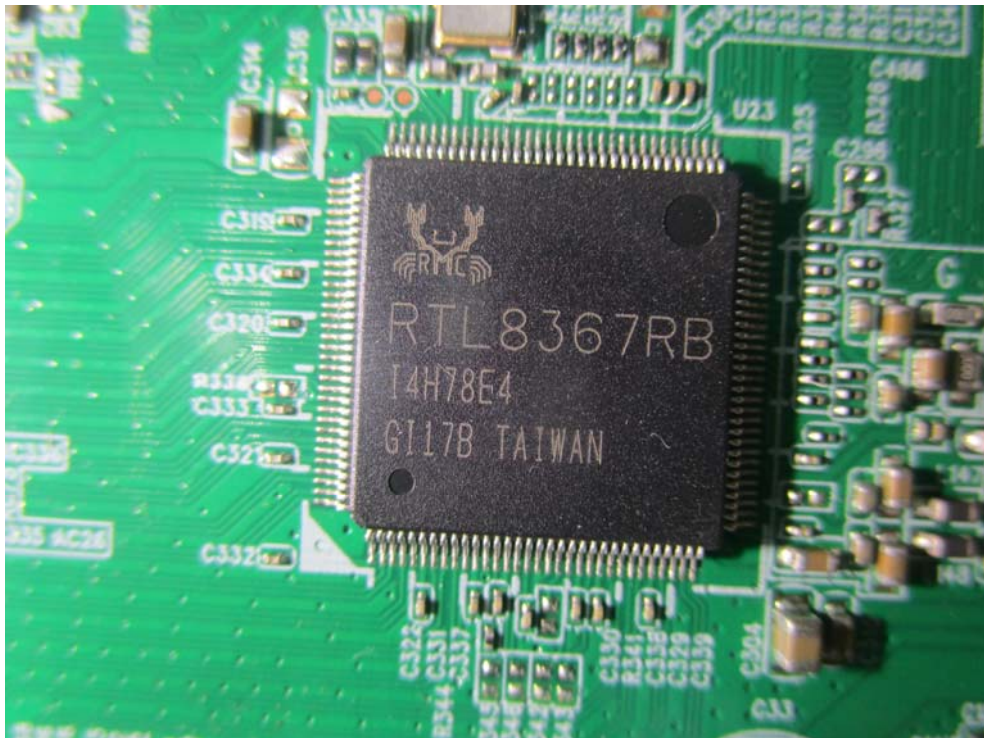

EXHIBIT C - EUT INTERNAL PHOTOGRAPHS

Model: A3002RU

main chip

5G WIFI ANT port

Model: A3002R