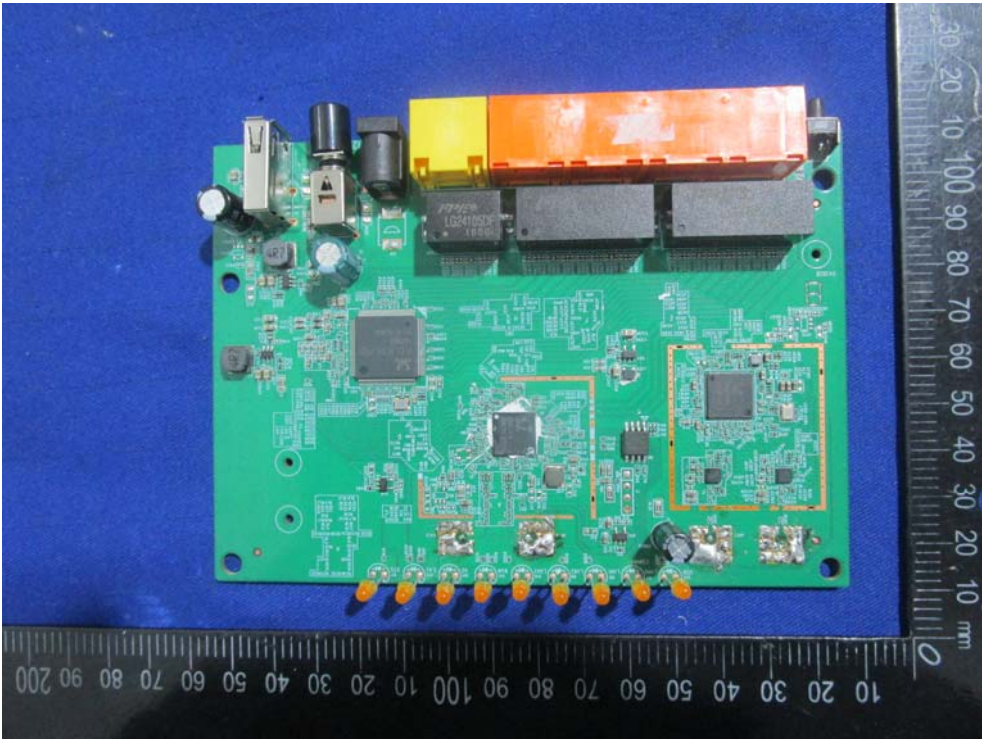

EXHIBIT C - EUT INTERNAL PHOTOGRAPHS

Model: A3002RU

main chip

5G WIFI ANT port

Model: A3002R